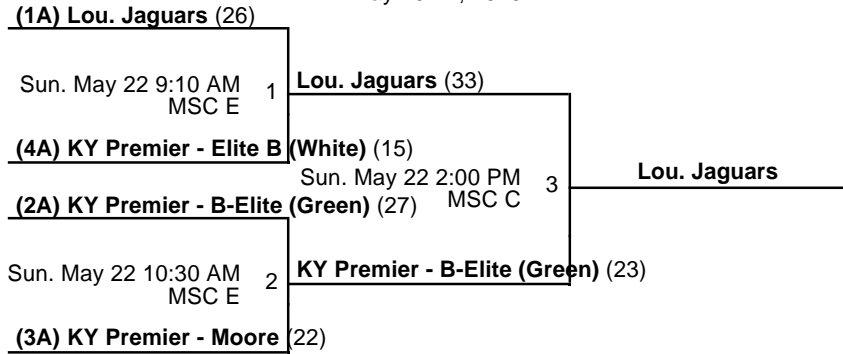

Venues

MA - Mercy Academy

Courts

MN - Main

AX - Auxiliary

Powered by Exposure Basketball Events

12th Annual Louisville Jaguars Bluegrass Open

5th Grade Girls
Championship

May 20-22, 2016

MSC C - MidAmerica Sports Center Court C
MSC E - MidAmerica Sports Center Court E

12th Annual Louisville Jaguars Bluegrass Open

May 20-22, 2016

6th Grade Girls

Pool A						
	W	L	PD	PA	PS	
A3 GHITP Elite 2022	3	0	32	70	123	1st
A2 Lou. Jaguars	2	1	23	83	106	2nd
A4 NELY Swish	1	2	-17	103	86	3rd
A1 KY Premier - B-Elite (Green)	0	3	-38	138	79	4th