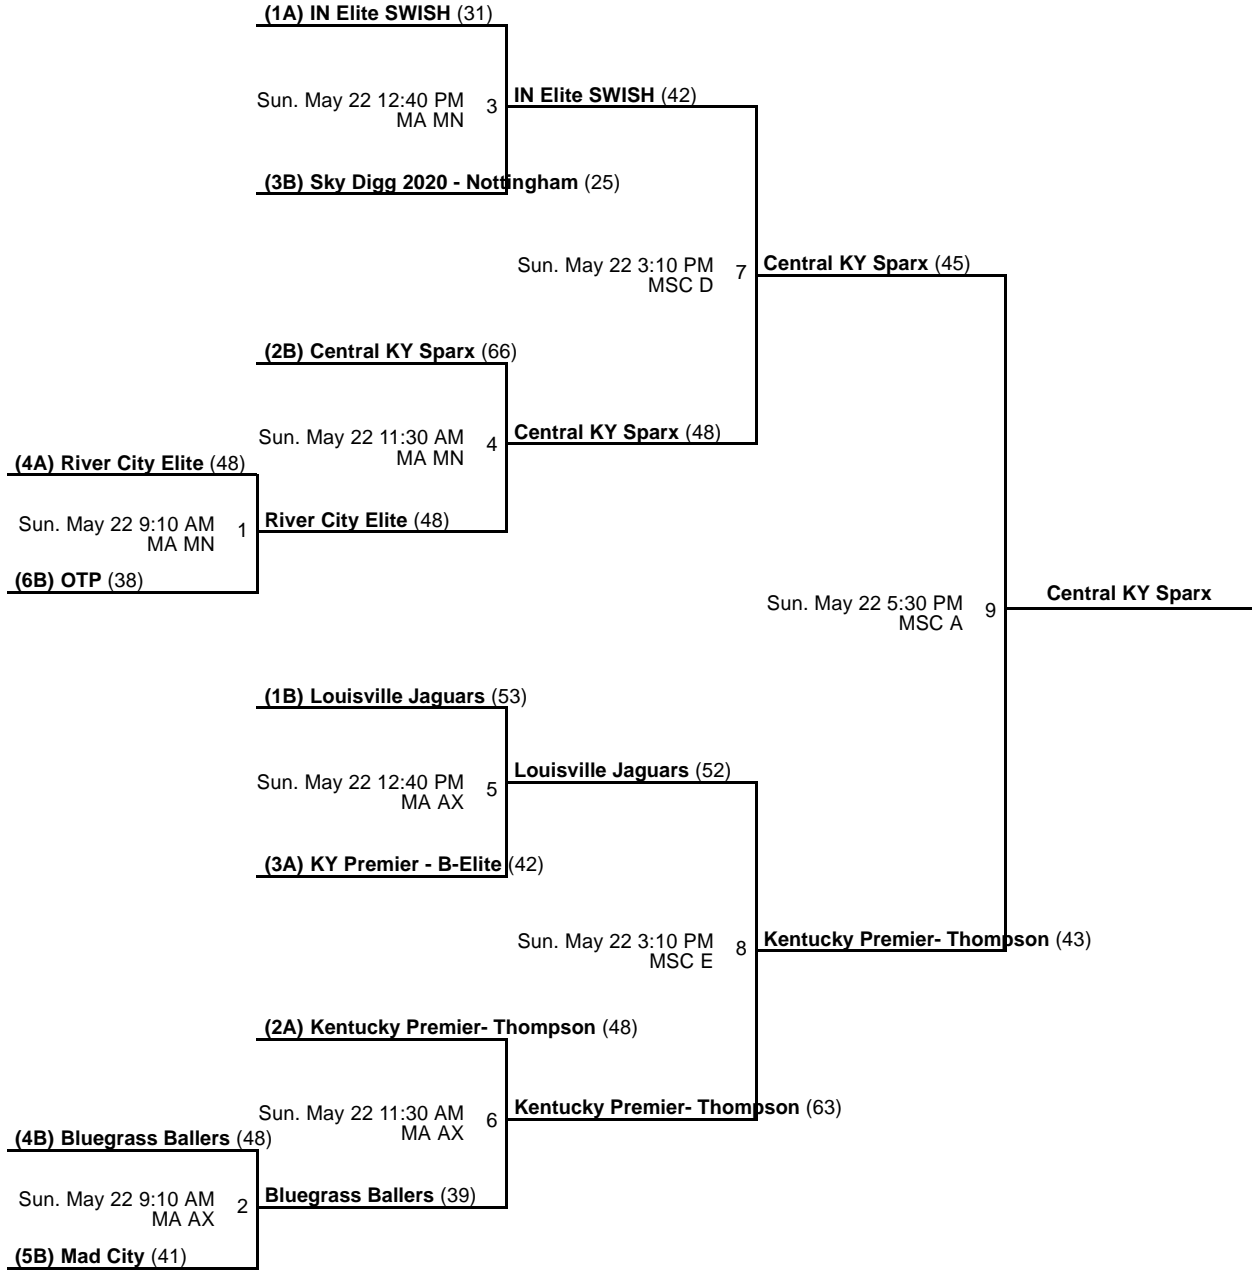

C - Court C

D - Court D

E - Court E

Powered by Exposure Basketball Events

12th Annual Louisville Jaguars Bluegrass Open

8th Grade Girls Championship

May 20-22, 2016

MA AX - Mercy Academy Auxiliary MA MN - Mercy Academy Main MSC A - MidAmerica Sports Center Court A
MSC D - MidAmerica Sports Center Court D MSC E - MidAmerica Sports Center Court E