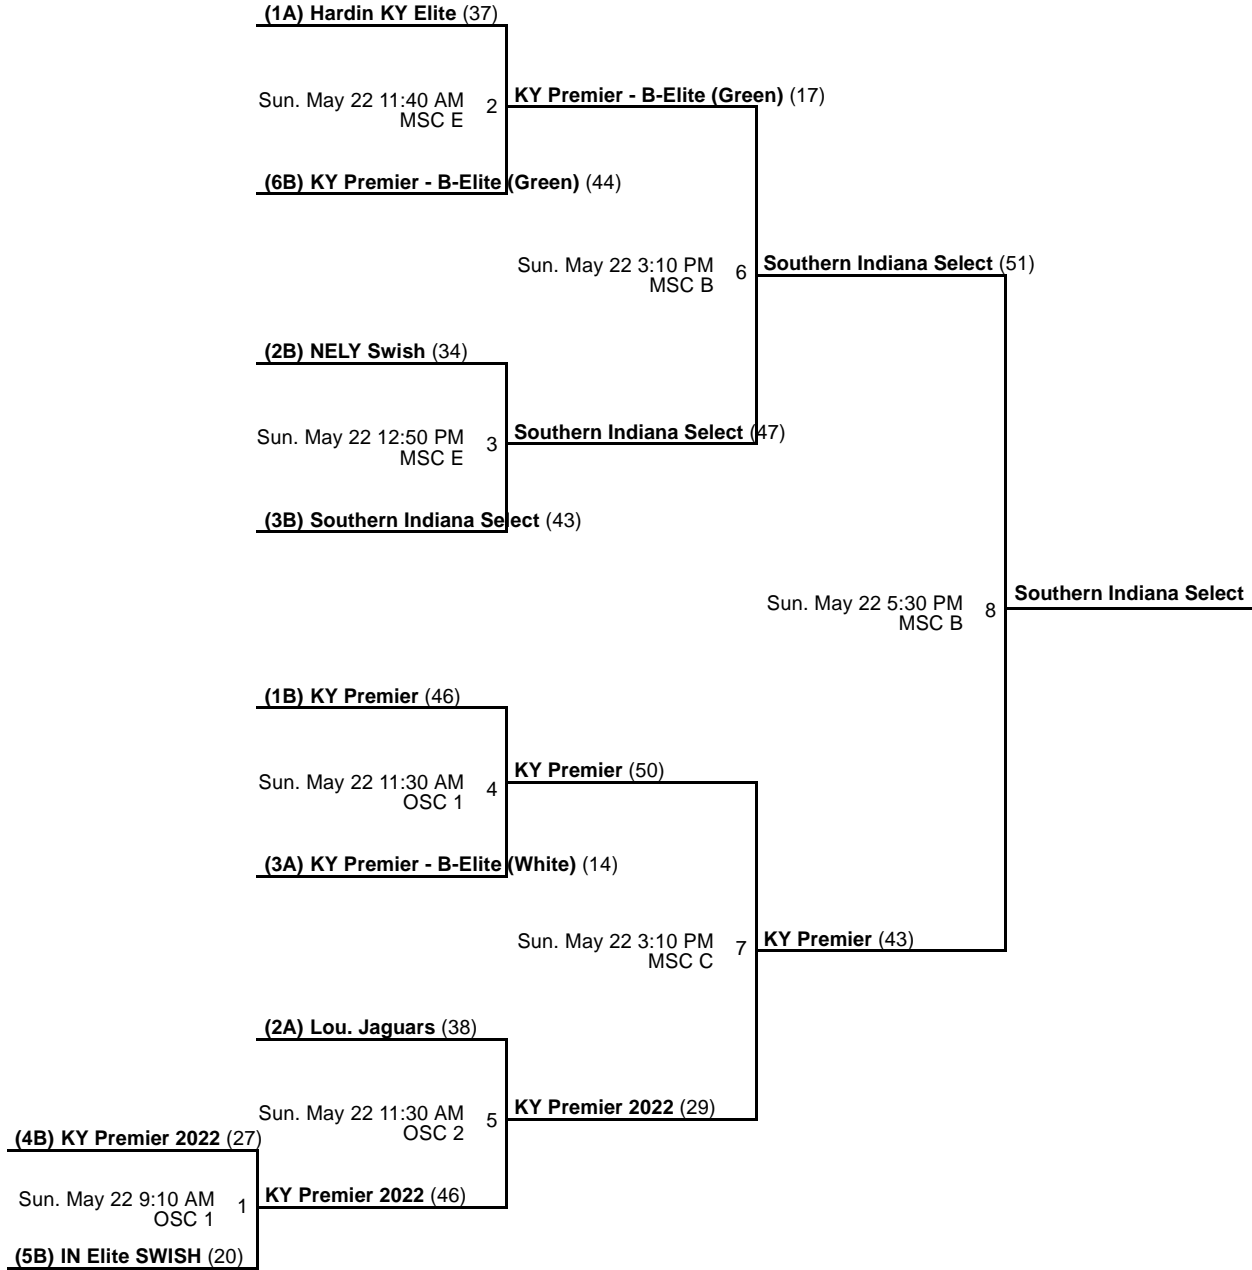

12th Annual Louisville Jaguars Bluegrass Open

May 20-22, 2016

7th Grade Girls

Pool A						
	W	L	PD	PA	PS	
A3 Hardin KY Elite	2	0	33	59	94	1st
A1 Lou. Jaguars	1	1	7	75	84	2nd
A2 KY Premier - B-Elite (White)	0	2	-40	101	57	3rd
Date	Time	Venue	Court	Home/Away	Score	
Fri, 5/20	7:35 PM	MSC	C	A1 vs A2	52 - 30	
Sat, 5/21	8:00 AM	MA	MN	A3 vs A1	45 - 32	
Sat, 5/21	10:20 AM	MA	MN	A3 vs A2	49 - 27	

Pool B						
	W	L	PD	PA	PS	
B5 KY Premier	3	0	24	119	143	1st
B3 NELY Swish	2	1	10	129	139	2nd
B4 Southern Indiana Select	2	1	15	99	114	3rd
B6 KY Premier 2022	1	2	3	117	120	4th
B2 IN Elite SWISH	1	2	-16	136	120	5th
B1 KY Premier - B-Elite (Green)	0	3	-36	134	98	6th
Date	Time	Venue	Court	Home/Away	Score	

Sat, 5/21	1:50 PM	MSC	A	B1 vs B2	37 - 38
Sat, 5/21	1:50 PM	MSC	B	B4 vs B3	34 - 36
Sat, 5/21	1:50 PM	MSC	C	B5 vs B6	35 - 32
Sat, 5/21	4:10 PM	MSC	A	B3 vs B1	49 - 30
Sat, 5/21	4:10 PM	MSC	B	B5 vs B2	43 - 33
Sat, 5/21	4:10 PM	MSC	C	B6 vs B4	32 - 33
Sat, 5/21	6:30 PM	MSC	A	B1 vs B4	31 - 47
Sat, 5/21	6:30 PM	MSC	B	B2 vs B6	49 - 56
Sat, 5/21	6:30 PM	MSC	C	B3 vs B5	54 - 65

Venues

MA - Mercy Academy

MSC - MidAmerica Sports Center

Courts

A - Court A

MN - Main

B - Court B

C - Court C

Powered by Exposure Basketball Events

12th Annual Louisville Jaguars Bluegrass Open

7th Grade Girls
Championship

May 20-22, 2016

MSC B - MidAmerica Sports Center Court B MSC C - MidAmerica Sports Center Court C
MSC E - MidAmerica Sports Center Court E OSC 1 - Optimum Sports Complex Court 1
OSC 2 - Optimum Sports Complex Court 2