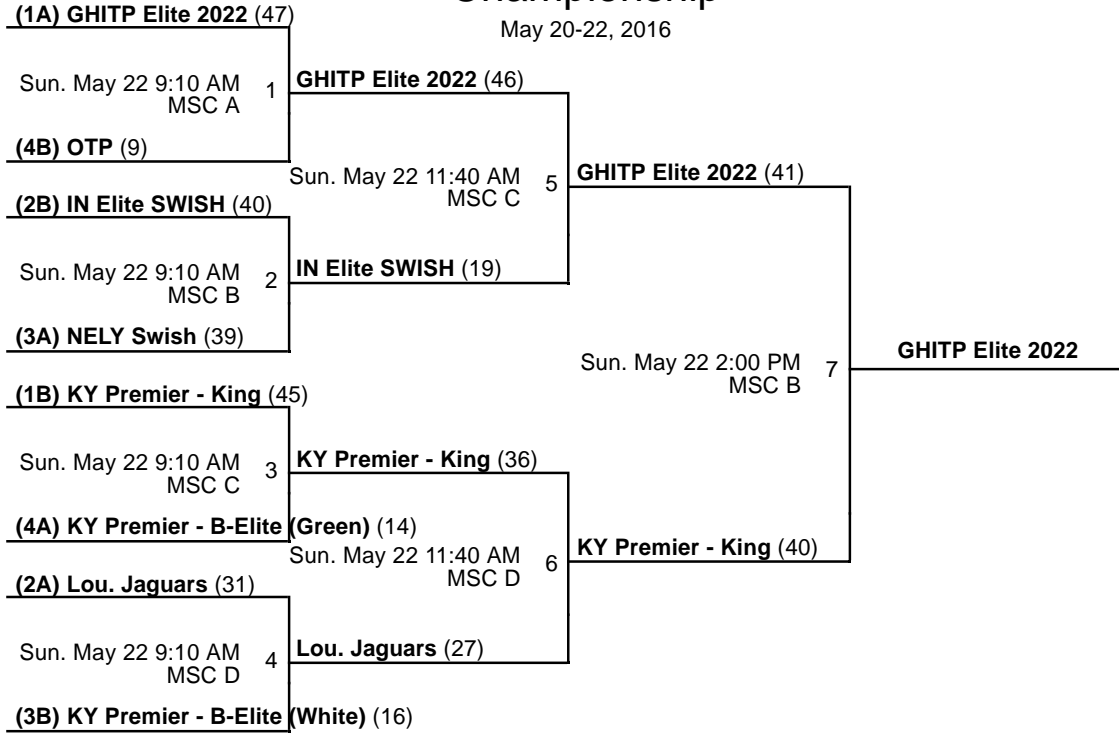

1 - Court 1

2 - Court 2

Powered by Exposure Basketball Events

12th Annual Louisville Jaguars Bluegrass Open

6th Grade Girls
Championship

May 20-22, 2016

MSC A - MidAmerica Sports Center Court A MSC B - MidAmerica Sports Center Court B
 MSC C - MidAmerica Sports Center Court C MSC D - MidAmerica Sports Center Court D