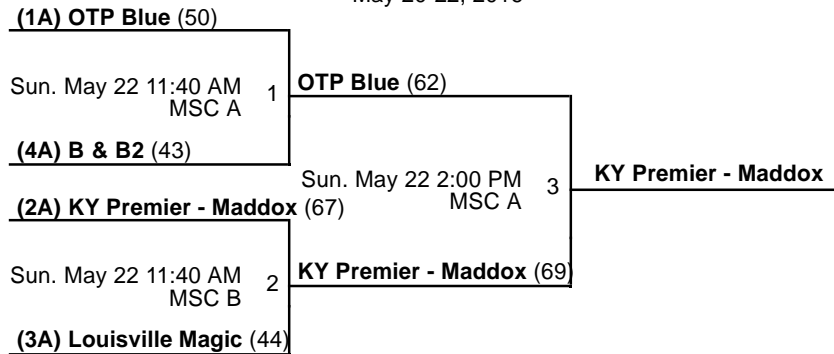

Date	Time	Venue	Court	Home/Away	Score
Sat, 5/21	12:40 PM	OSC	1	A1 vs A2	41 - 28
Sat, 5/21	12:40 PM	OSC	2	A4 vs A3	28 - 66
Sat, 5/21	3:00 PM	OSC	1	A2 vs A4	28 - 33
Sat, 5/21	3:00 PM	OSC	2	A3 vs A1	41 - 47
Sat, 5/21	5:20 PM	OSC	1	A1 vs A4	51 - 49
Sat, 5/21	5:20 PM	OSC	2	A3 vs A2	58 - 36

Venues

OSC - Optimum Sports Complex

Courts

1 - Court 1

2 - Court 2

Powered by Exposure Basketball Events

12th Annual Louisville Jaguars Bluegrass Open

10th Grade Girls
Championship

May 20-22, 2016

MSC A - MidAmerica Sports Center Court A

MSC B - MidAmerica Sports Center Court B

12th Annual Louisville Jaguars Bluegrass Open

May 20-22, 2016

11th Grade Girls

Pool A						
	W	L	PD	PA	PS	
A2 Louisville Magic	3	0	31	142	182	1st
A4 KY Premier - Thompson	2	1	19	147	166	2nd
A1 River City Elite	1	2	9	129	140	3rd
A3 Bruins	0	3	-59	148	78	4th