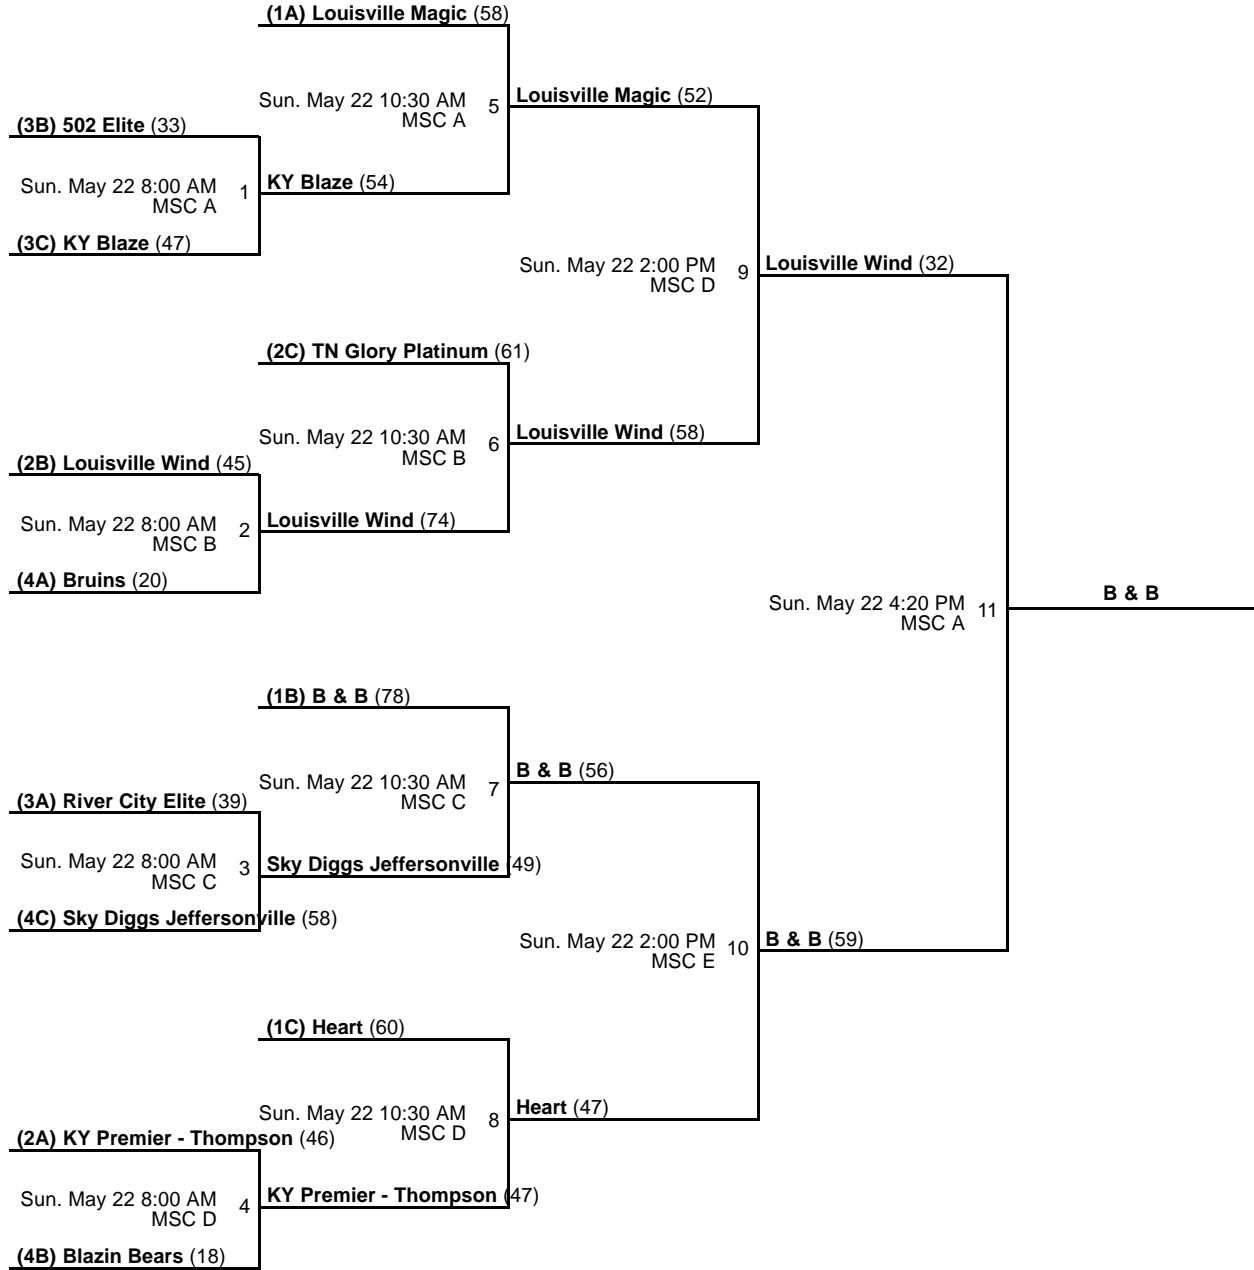

12th Annual Louisville Jaguars Bluegrass Open

May 20-22, 2016

11th Grade Girls

Pool A						
	W	L	PD	PA	PS	
A2 Louisville Magic	3	0	31	142	182	1st
A4 KY Premier - Thompson	2	1	19	147	166	2nd
A1 River City Elite	1	2	9	129	140	3rd
A3 Bruins	0	3	-59	148	78	4th

Date	Time	Venue	Court	Home/Away	Score
Fri, 5/20	6:30 PM	MSC	D	A1 vs A2	51 - 55
Sat, 5/21	8:00 AM	MSC	A	A3 vs A2	30 - 59
Sat, 5/21	10:20 AM	MSC	A	A3 vs A1	18 - 40
Sat, 5/21	10:20 AM	MSC	B	A2 vs A4	68 - 61
Sat, 5/21	12:40 PM	MSC	A	A4 vs A3	49 - 30
Sat, 5/21	3:00 PM	MSC	A	A1 vs A4	49 - 56

Pool B						
	W	L	PD	PA	PS	
B1 B & B	3	0	48	125	204	1st
B2 Louisville Wind	2	1	27	126	178	2nd
B3 502 Elite	1	2	-15	152	152	3rd
B4 Blazin Bears	0	3	-60	181	50	4th

Date	Time	Venue	Court	Home/Away	Score
Fri, 5/20	8:40 PM	MSC	C	B1 vs B2	65 - 57
Fri, 5/20	8:40 PM	MSC	D	B4 vs B3	15 - 58
Sat, 5/21	5:20 PM	MSC	A	B2 vs B4	63 - 18
Sat, 5/21	5:20 PM	MSC	B	B3 vs B1	51 - 79
Sat, 5/21	7:40 PM	MSC	A	B1 vs B4	60 - 17
Sat, 5/21	7:40 PM	MSC	B	B3 vs B2	43 - 58

Pool C						
	W	L	PD	PA	PS	
C4 Heart	3	0	35	151	186	1st
C3 TN Glory Platinum	2	1	14	160	174	2nd
C1 KY Blaze	1	2	-21	182	161	3rd
C2 Sky Diggs Jeffersonville	0	3	-28	177	149	4th

Date	Time	Venue	Court	Home/Away	Score
Sat, 5/21	9:10 AM	MSC	C	C1 vs C2	55 - 50
Sat, 5/21	9:10 AM	MSC	D	C4 vs C3	56 - 50
Sat, 5/21	11:30 AM	MSC	C	C2 vs C4	57 - 66
Sat, 5/21	11:30 AM	MSC	D	C3 vs C1	68 - 62
Sat, 5/21	3:00 PM	MSC	B	C1 vs C4	44 - 64
Sat, 5/21	3:00 PM	MSC	D	C3 vs C2	56 - 42

Venues

MSC - MidAmerica Sports Center

Courts

A - Court A

B - Court B

C - Court C

D - Court D

12th Annual Louisville Jaguars Bluegrass Open

11th Grade Girls Championship

May 20-22, 2016

MSC A - MidAmerica Sports Center Court A   MSC B - MidAmerica Sports Center Court B
MSC C - MidAmerica Sports Center Court C   MSC D - MidAmerica Sports Center Court D
MSC E - MidAmerica Sports Center Court E