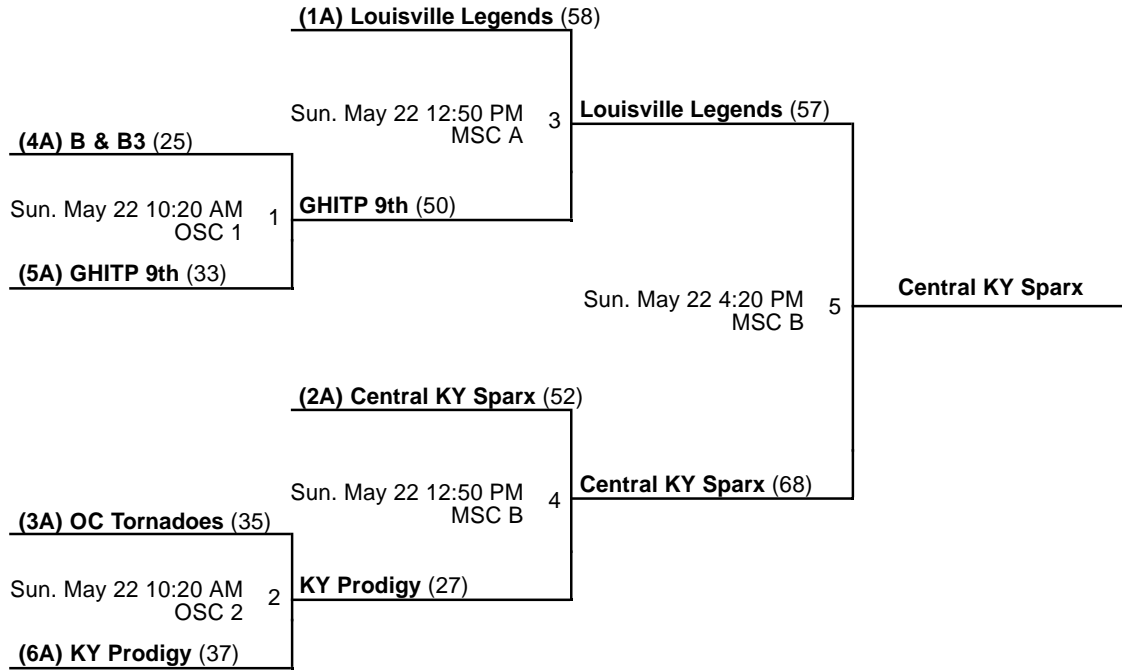

12th Annual Louisville Jaguars Bluegrass Open

9th Grade Girls
Championship

May 20-22, 2016

MSC A - MidAmerica Sports Center Court A MSC B - MidAmerica Sports Center Court B
OSC 1 - Optimum Sports Complex Court 1 OSC 2 - Optimum Sports Complex Court 2