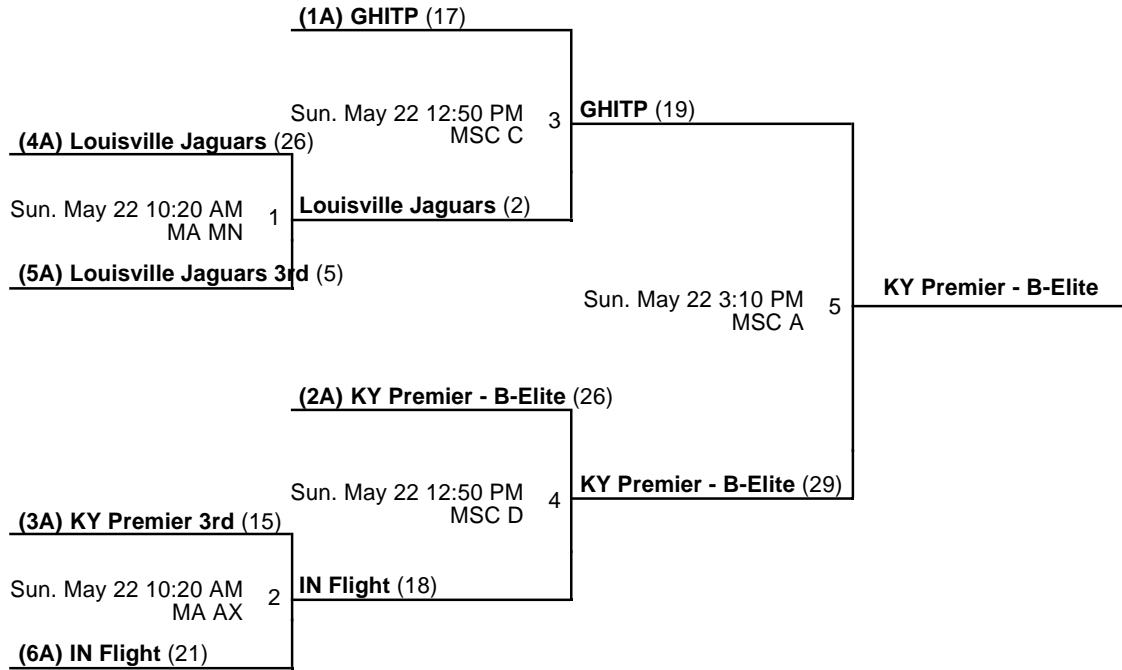

Venues

MSC - MidAmerica Sports Center

Courts

B - Court B

C - Court C

D - Court D

E - Court E

Powered by Exposure Basketball Events

12th Annual Louisville Jaguars Bluegrass Open

4th Grade Girls Championship

May 20-22, 2016

MA AX - Mercy Academy Auxiliary MA MN - Mercy Academy Main
 MSC A - MidAmerica Sports Center Court A MSC C - MidAmerica Sports Center Court C
 MSC D - MidAmerica Sports Center Court D