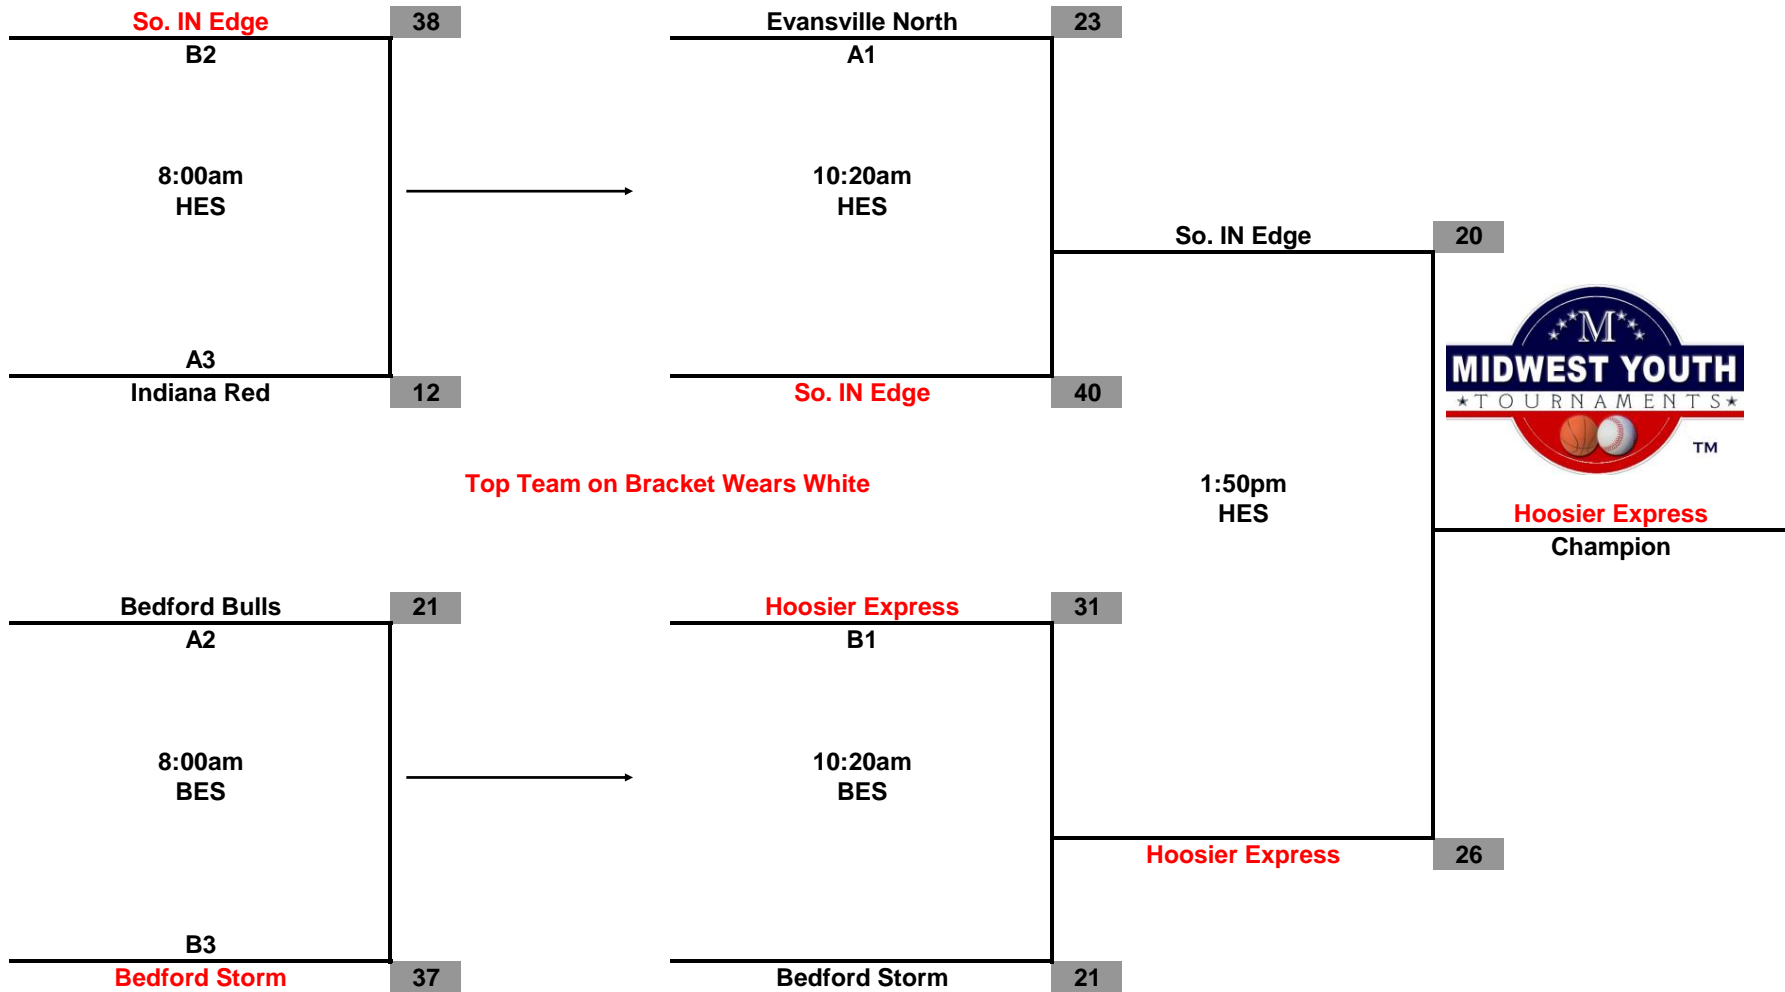

Court Legend
Midwest Youth Tournaments
Southern Indiana Explosion
January 18-19, 2014

Courts	Location
MHS1 MHS2	Mitchell High School 1000 West Bishop Blvd. Mitchell, IN 47446

Courts	Location
EMS	Emerson Middle School 441 N. 8th Street Mitchell, IN 47446

**Championship Tournament
Jan. 19, 2014**

**Midwest Youth Tournaments
So. Indiana Explosion
5th Grade Girls**

**Championship Tournament
Jan. 19, 2014**

**Midwest Youth Tournaments
So. Indiana Explosion
6th Grade Girls**

**Championship Tournament
Jan. 19, 2014**

**Midwest Youth Tournaments
So. Indiana Explosion
2nd Grade Boys**

**Championship Tournament
Jan. 19, 2014**

**Midwest Youth Tournaments
So. Indiana Explosion
3rd Grade Boys**

Top Team on Bracket Wears White

**Championship Tournament
Jan. 19, 2014**

Midwest Youth Tournaments So. Indiana Explosion 4th Grade Boys

**Championship Tournament
Jan. 19, 2014**

**Midwest Youth Tournaments
So. Indiana Explosion
5th Grade Boys**