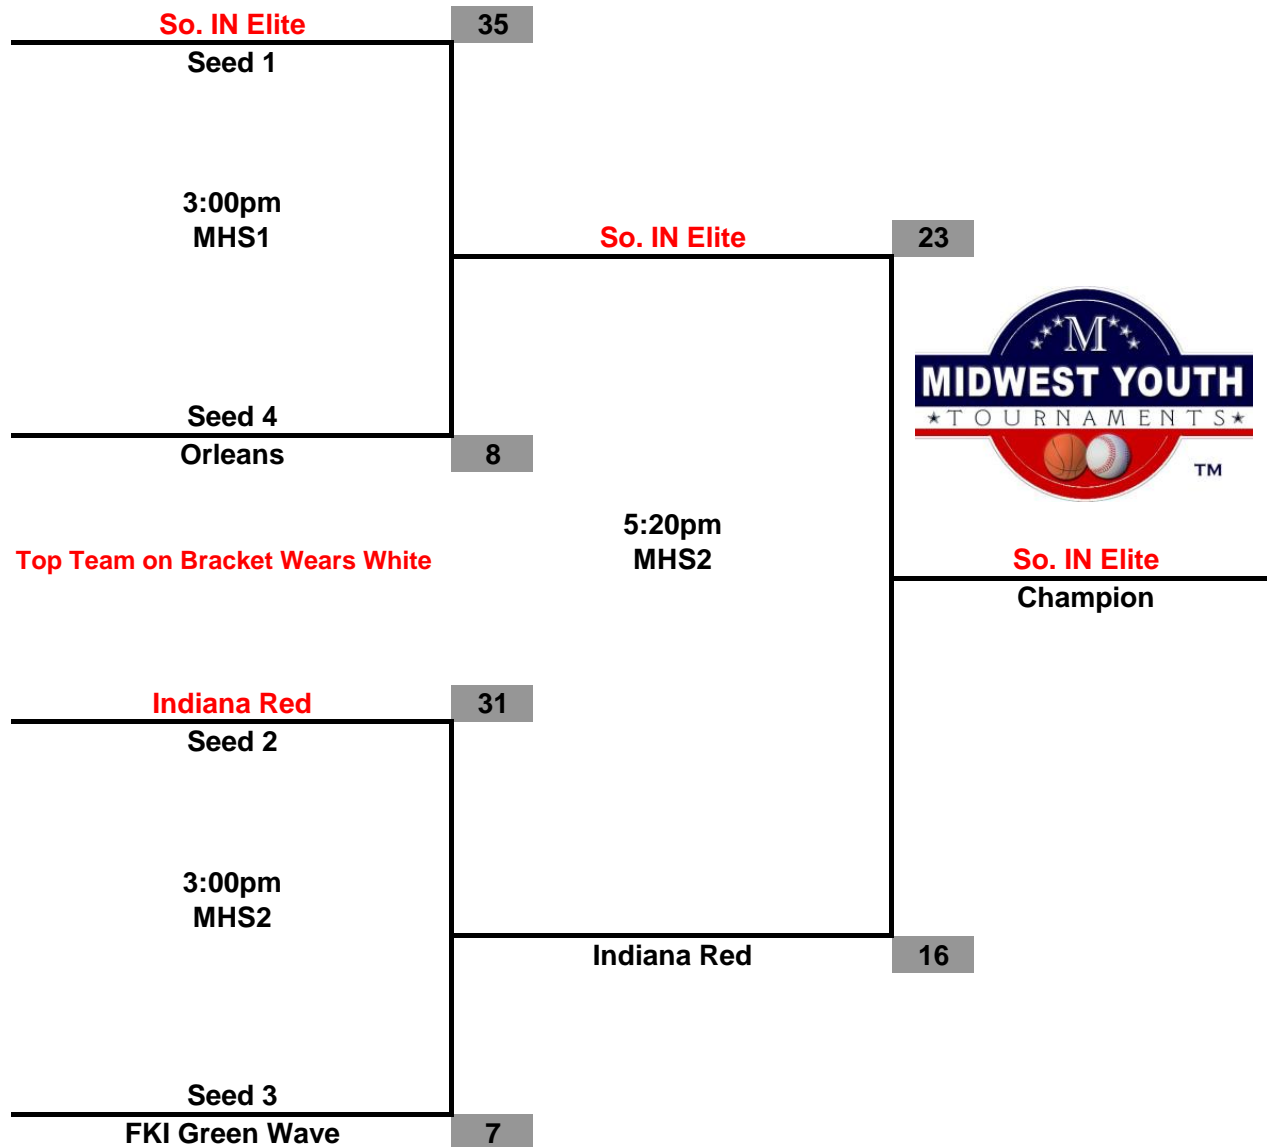

Court Legend
Midwest Youth Tournaments
Southern Indiana Explosion
January 18-19, 2014

Courts	Location
MHS1 MHS2	Mitchell High School 1000 West Bishop Blvd. Mitchell, IN 47446

Courts	Location
EMS	Emerson Middle School 441 N. 8th Street Mitchell, IN 47446

Courts	Location
BES	Burris Elementary 1755 Hancock Avenue Mitchell, IN 47446

Courts	Location
HES	Hatfield Elementary 1081 Teke Burton Drive Mitchell, IN 47446

**Midwest Youth Tournaments
So. Indiana Explosion
4th Grade Girls**

**Championship Tournament
Jan. 19, 2014**

**Midwest Youth Tournaments
So. Indiana Explosion
5th Grade Girls**

**Championship Tournament
Jan. 19, 2014**

**Midwest Youth Tournaments
So. Indiana Explosion
6th Grade Girls**

**Championship Tournament
Jan. 19, 2014**

**Midwest Youth Tournaments
So. Indiana Explosion
2nd Grade Boys**

**Championship Tournament
Jan. 19, 2014**

**Midwest Youth Tournaments
So. Indiana Explosion
3rd Grade Boys**