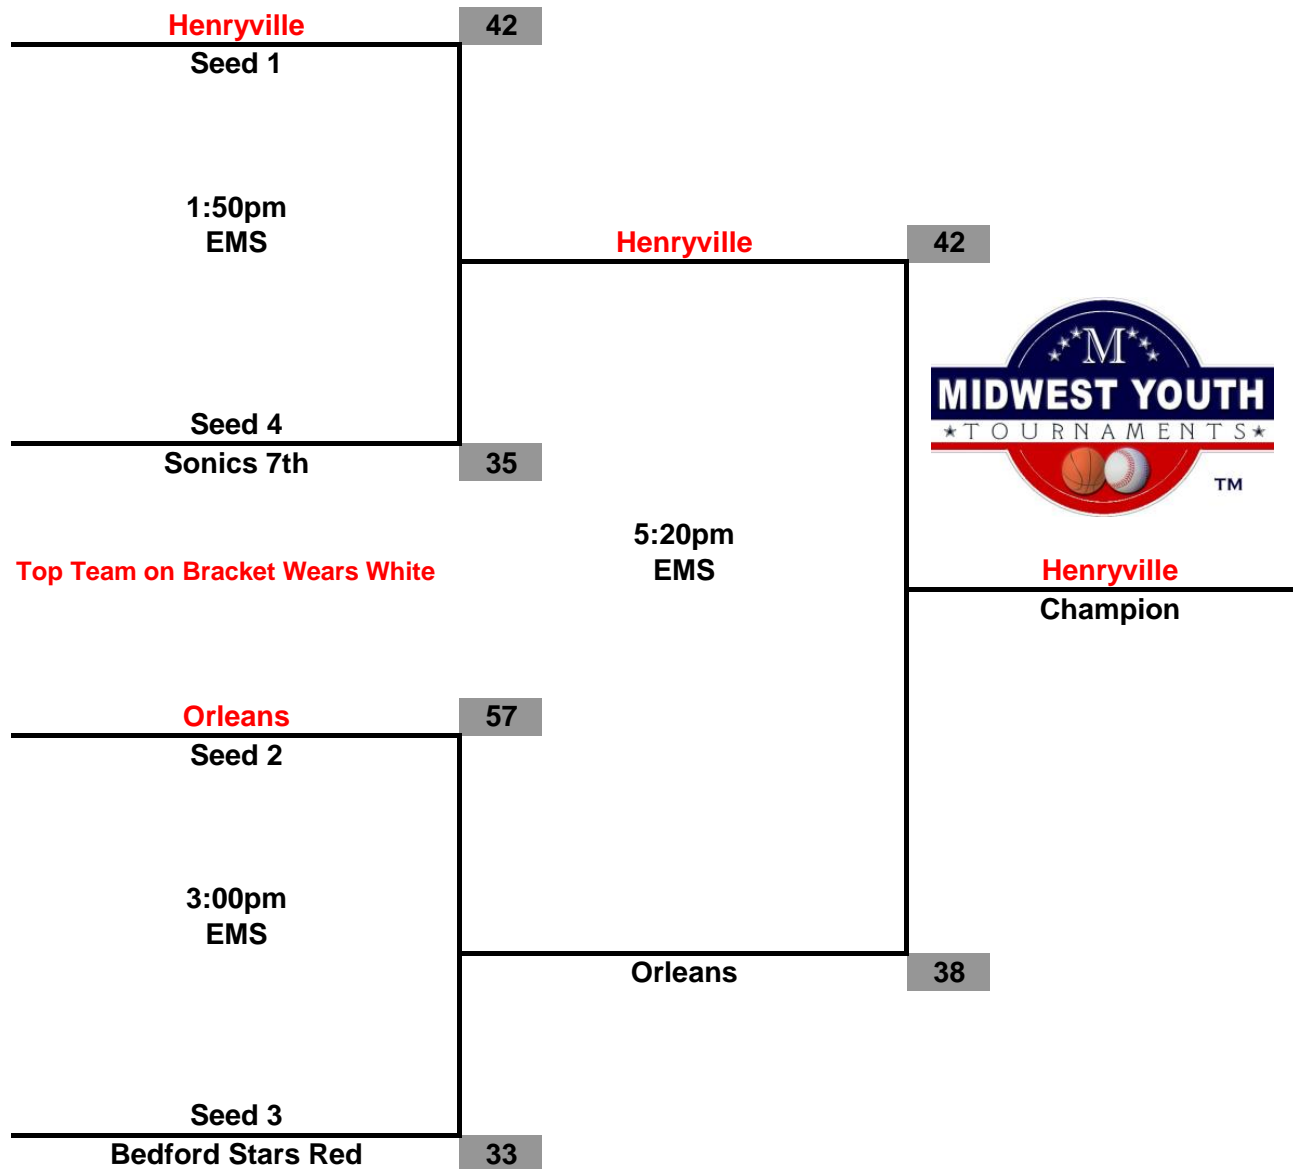

Court Legend
Midwest Youth Tournaments
Southern Indiana Explosion
January 18-19, 2014

Courts	Location
MHS1 MHS2	Mitchell High School 1000 West Bishop Blvd. Mitchell, IN 47446

Courts	Location
EMS	Emerson Middle School 441 N. 8th Street Mitchell, IN 47446

**Championship Tournament
Jan. 19, 2014**

**Midwest Youth Tournaments
So. Indiana Explosion
2nd Grade Boys**

**Championship Tournament
Jan. 19, 2014**

**Midwest Youth Tournaments
So. Indiana Explosion
3rd Grade Boys**

Top Team on Bracket Wears White

**Championship Tournament
Jan. 19, 2014**

Midwest Youth Tournaments So. Indiana Explosion 4th Grade Boys

**Championship Tournament
Jan. 19, 2014**

**Midwest Youth Tournaments
So. Indiana Explosion
5th Grade Boys**

Top Team on Bracket Wears White

**Championship Tournament
Jan. 19, 2014**

**Midwest Youth Tournaments
So. Indiana Explosion
6th Grade Boys**

**Championship Tournament
Jan. 19, 2014**

**Midwest Youth Tournaments
So. Indiana Explosion
8th Grade Boys**