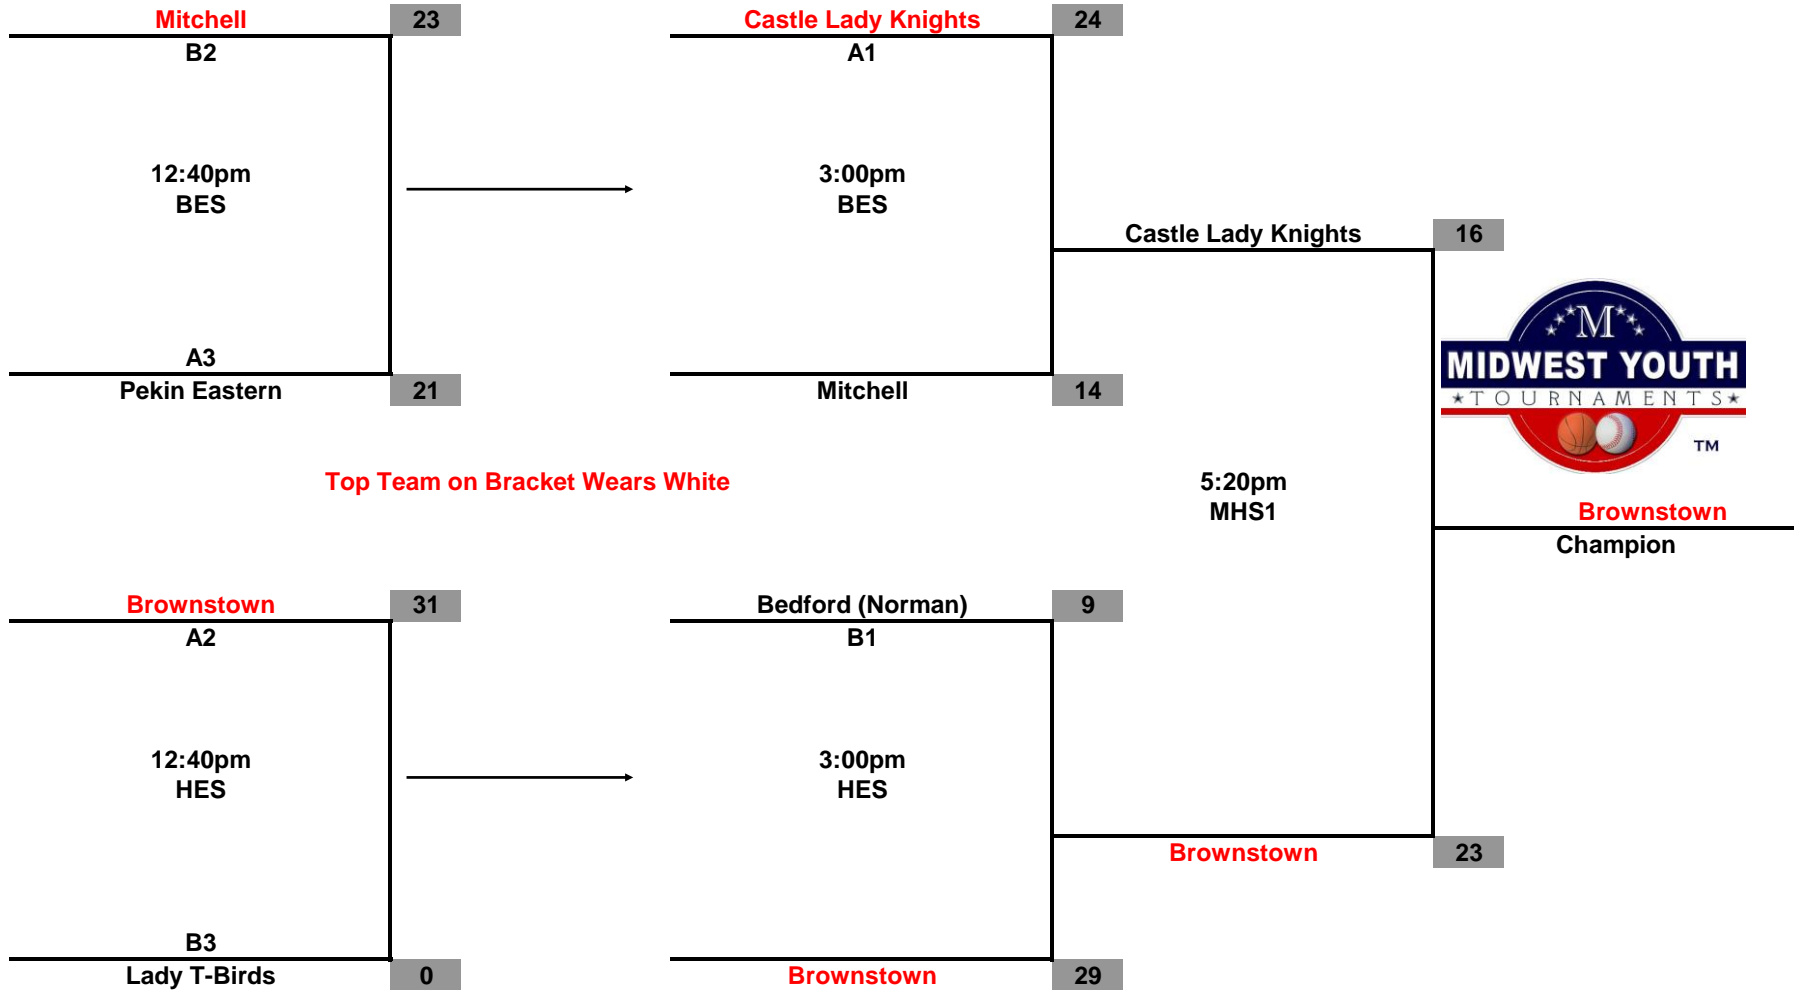

Court Legend
Midwest Youth Tournaments
Southern Indiana Explosion
January 18-19, 2014

Courts	Location
MHS1 MHS2	Mitchell High School 1000 West Bishop Blvd. Mitchell, IN 47446

Courts	Location
EMS	Emerson Middle School 441 N. 8th Street Mitchell, IN 47446

Courts	Location
BES	Burris Elementary 1755 Hancock Avenue Mitchell, IN 47446

Courts	Location
HES	Hatfield Elementary 1081 Teke Burton Drive Mitchell, IN 47446

**Midwest Youth Tournaments
So. Indiana Explosion
4th Grade Girls**

**Championship Tournament
Jan. 19, 2014**

**Midwest Youth Tournaments
So. Indiana Explosion
5th Grade Girls**

**Championship Tournament
Jan. 19, 2014**

**Midwest Youth Tournaments
So. Indiana Explosion
6th Grade Girls**

**Championship Tournament
Jan. 19, 2014**

**Midwest Youth Tournaments
So. Indiana Explosion
2nd Grade Boys**

**Championship Tournament
Jan. 19, 2014**

**Midwest Youth Tournaments
So. Indiana Explosion
3rd Grade Boys**