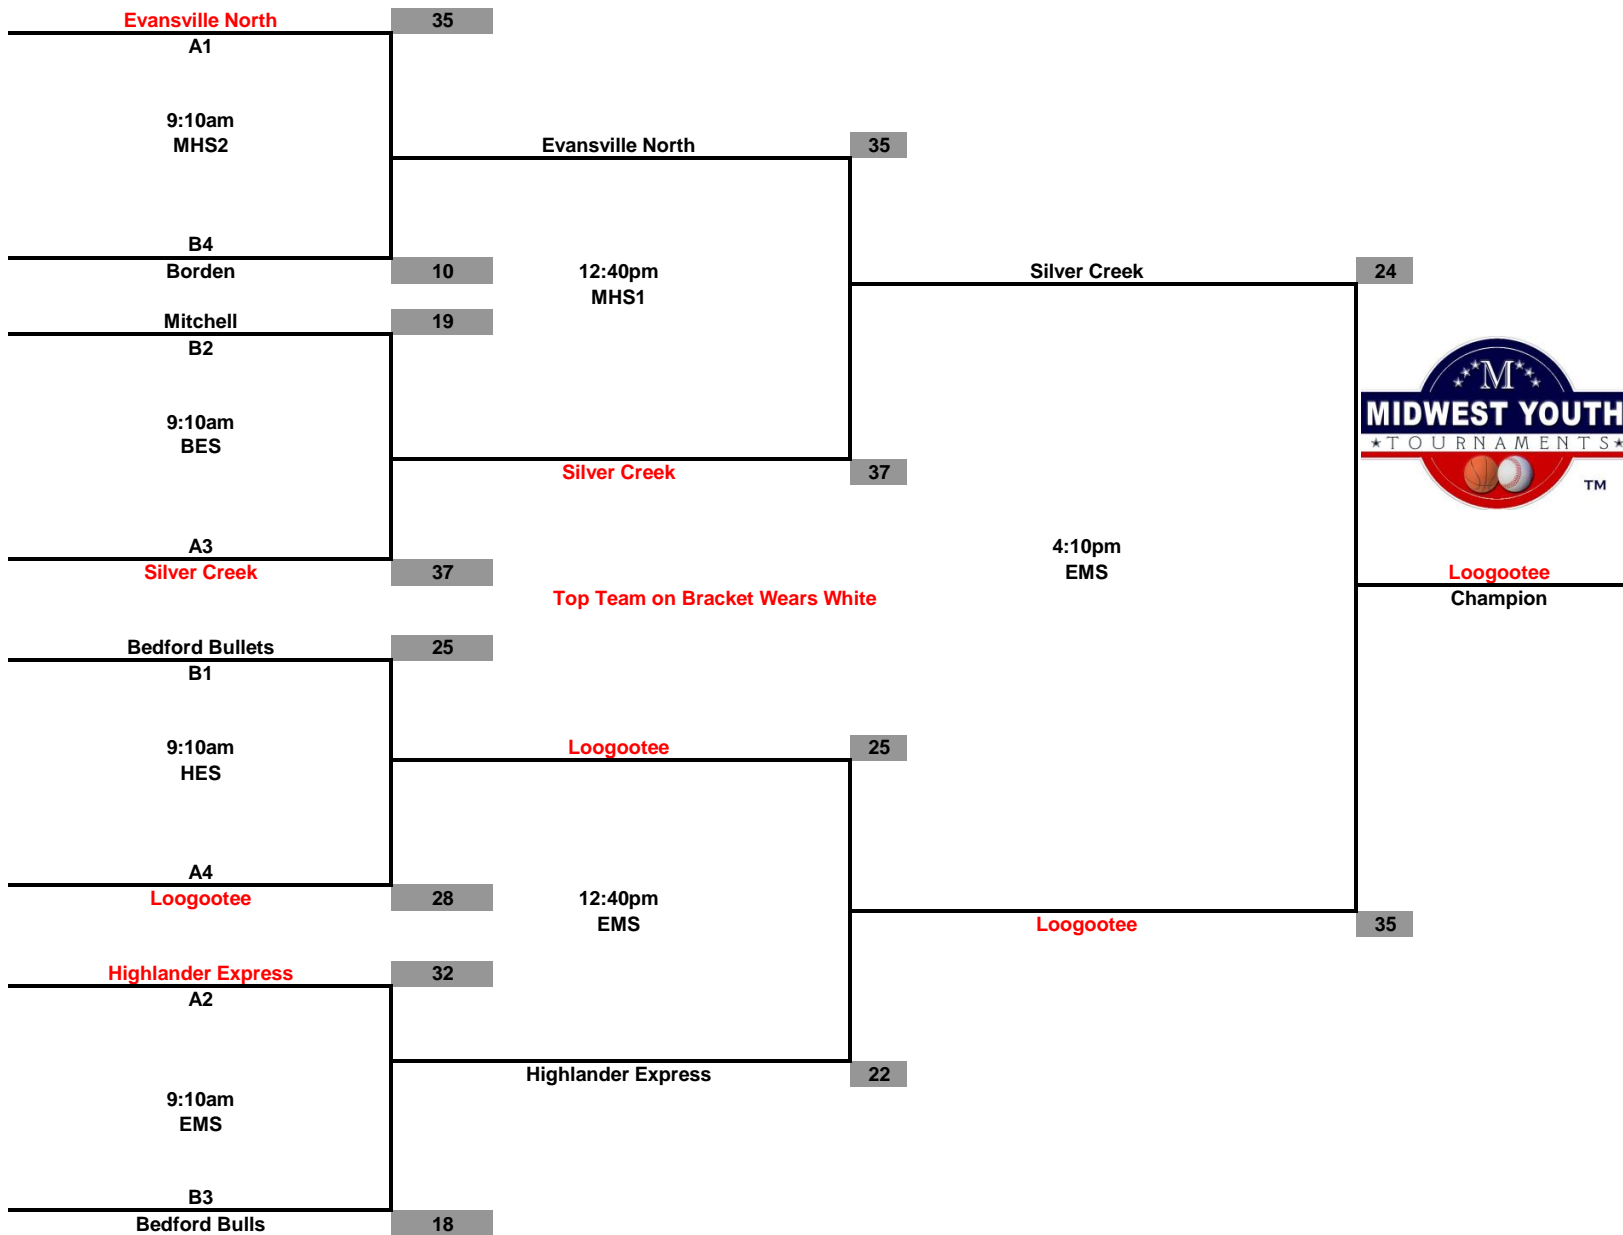

**Championship Tournament
Jan. 19, 2014**

**Midwest Youth Tournaments
So. Indiana Explosion
5th Grade Girls**

**Championship Tournament
Jan. 19, 2014**

**Midwest Youth Tournaments
So. Indiana Explosion
6th Grade Girls**

**Championship Tournament
Jan. 19, 2014**

**Midwest Youth Tournaments
So. Indiana Explosion
2nd Grade Boys**

**Championship Tournament
Jan. 19, 2014**

**Midwest Youth Tournaments
So. Indiana Explosion
3rd Grade Boys**

Top Team on Bracket Wears White

**Championship Tournament
Jan. 19, 2014**

Midwest Youth Tournaments So. Indiana Explosion 4th Grade Boys

**Championship Tournament
Jan. 19, 2014**

**Midwest Youth Tournaments
So. Indiana Explosion
5th Grade Boys**

Top Team on Bracket Wears White

**Championship Tournament
Jan. 19, 2014**

**Midwest Youth Tournaments
So. Indiana Explosion
6th Grade Boys**

**Championship Tournament
Jan. 19, 2014**

**Midwest Youth Tournaments
So. Indiana Explosion
8th Grade Boys**