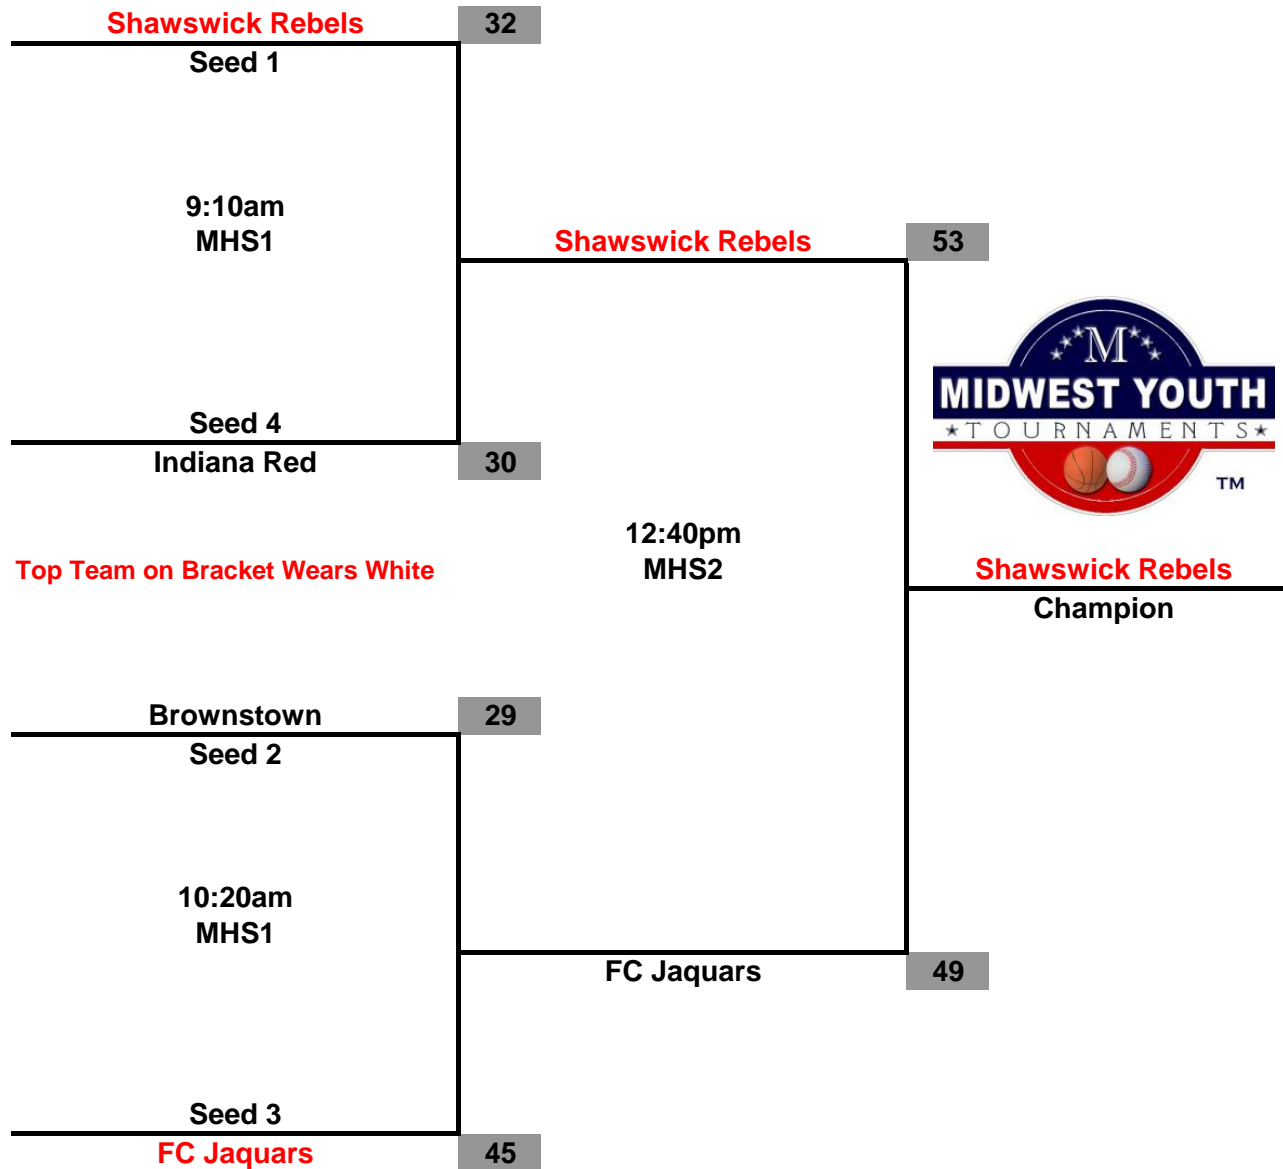

Court Legend
Midwest Youth Tournaments
Southern Indiana Explosion
January 18-19, 2014

Courts	Location
MHS1 MHS2	Mitchell High School 1000 West Bishop Blvd. Mitchell, IN 47446

Courts	Location
EMS	Emerson Middle School 441 N. 8th Street Mitchell, IN 47446

**Championship Tournament
Jan. 19, 2014**

**Midwest Youth Tournaments
So. Indiana Explosion
2nd Grade Boys**

**Championship Tournament
Jan. 19, 2014**

**Midwest Youth Tournaments
So. Indiana Explosion
3rd Grade Boys**

Top Team on Bracket Wears White

**Championship Tournament
Jan. 19, 2014**

Midwest Youth Tournaments So. Indiana Explosion 4th Grade Boys

**Championship Tournament
Jan. 19, 2014**

**Midwest Youth Tournaments
So. Indiana Explosion
5th Grade Boys**

Top Team on Bracket Wears White

**Championship Tournament
Jan. 19, 2014**

**Midwest Youth Tournaments
So. Indiana Explosion
6th Grade Boys**

**Championship Tournament
Jan. 19, 2014**

**Midwest Youth Tournaments
So. Indiana Explosion
8th Grade Boys**