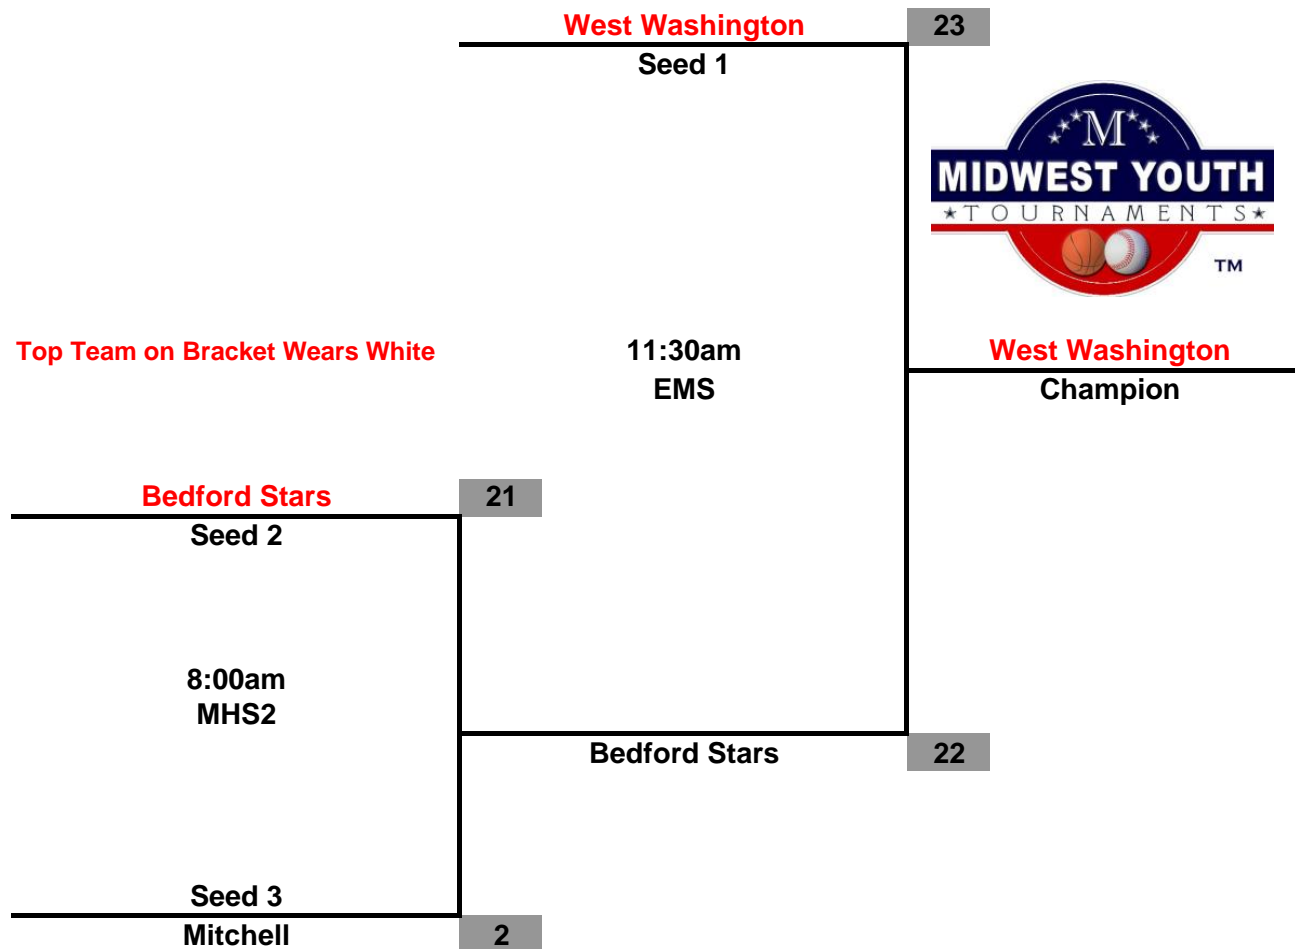

Court Legend
Midwest Youth Tournaments
Southern Indiana Explosion
January 18-19, 2014

Courts	Location
MHS1 MHS2	Mitchell High School 1000 West Bishop Blvd. Mitchell, IN 47446

Courts	Location
EMS	Emerson Middle School 441 N. 8th Street Mitchell, IN 47446

Courts	Location
BES	Burris Elementary 1755 Hancock Avenue Mitchell, IN 47446

Courts	Location
HES	Hatfield Elementary 1081 Teke Burton Drive Mitchell, IN 47446

**Midwest Youth Tournaments
So. Indiana Explosion
4th Grade Girls**

**Championship Tournament
Jan. 19, 2014**

**Midwest Youth Tournaments
So. Indiana Explosion
5th Grade Girls**

**Championship Tournament
Jan. 19, 2014**

**Midwest Youth Tournaments
So. Indiana Explosion
6th Grade Girls**

**Championship Tournament
Jan. 19, 2014**

**Midwest Youth Tournaments
So. Indiana Explosion
2nd Grade Boys**

**Championship Tournament
Jan. 19, 2014**

**Midwest Youth Tournaments
So. Indiana Explosion
3rd Grade Boys**