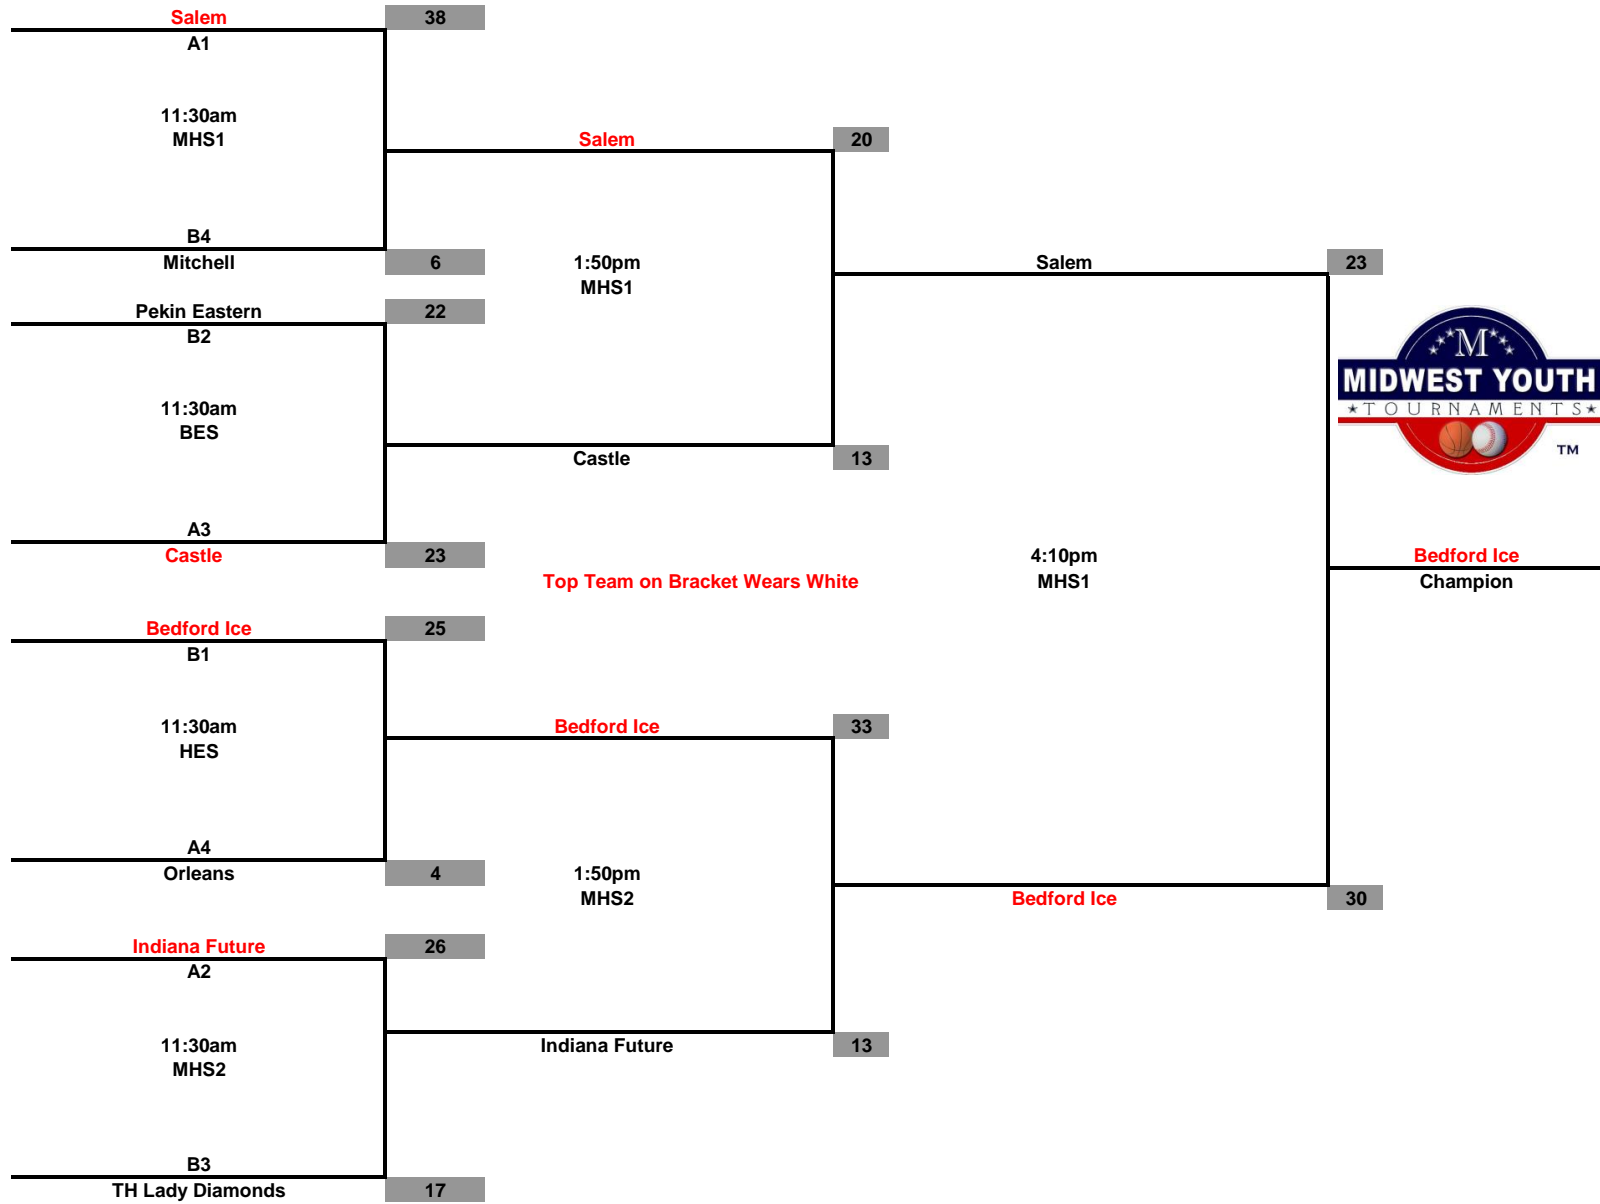

Court Legend
Midwest Youth Tournaments
Southern Indiana Explosion
January 18-19, 2014

Courts	Location
MHS1 MHS2	Mitchell High School 1000 West Bishop Blvd. Mitchell, IN 47446

Courts	Location
EMS	Emerson Middle School 441 N. 8th Street Mitchell, IN 47446

Courts	Location
BES	Burris Elementary 1755 Hancock Avenue Mitchell, IN 47446

Courts	Location
HES	Hatfield Elementary 1081 Teke Burton Drive Mitchell, IN 47446

**Midwest Youth Tournaments
So. Indiana Explosion
4th Grade Girls**

**Championship Tournament
Jan. 19, 2014**

**Midwest Youth Tournaments
So. Indiana Explosion
5th Grade Girls**

**Championship Tournament
Jan. 19, 2014**

**Midwest Youth Tournaments
So. Indiana Explosion
6th Grade Girls**

**Championship Tournament
Jan. 19, 2014**

**Midwest Youth Tournaments
So. Indiana Explosion
2nd Grade Boys**

**Championship Tournament
Jan. 19, 2014**

**Midwest Youth Tournaments
So. Indiana Explosion
3rd Grade Boys**