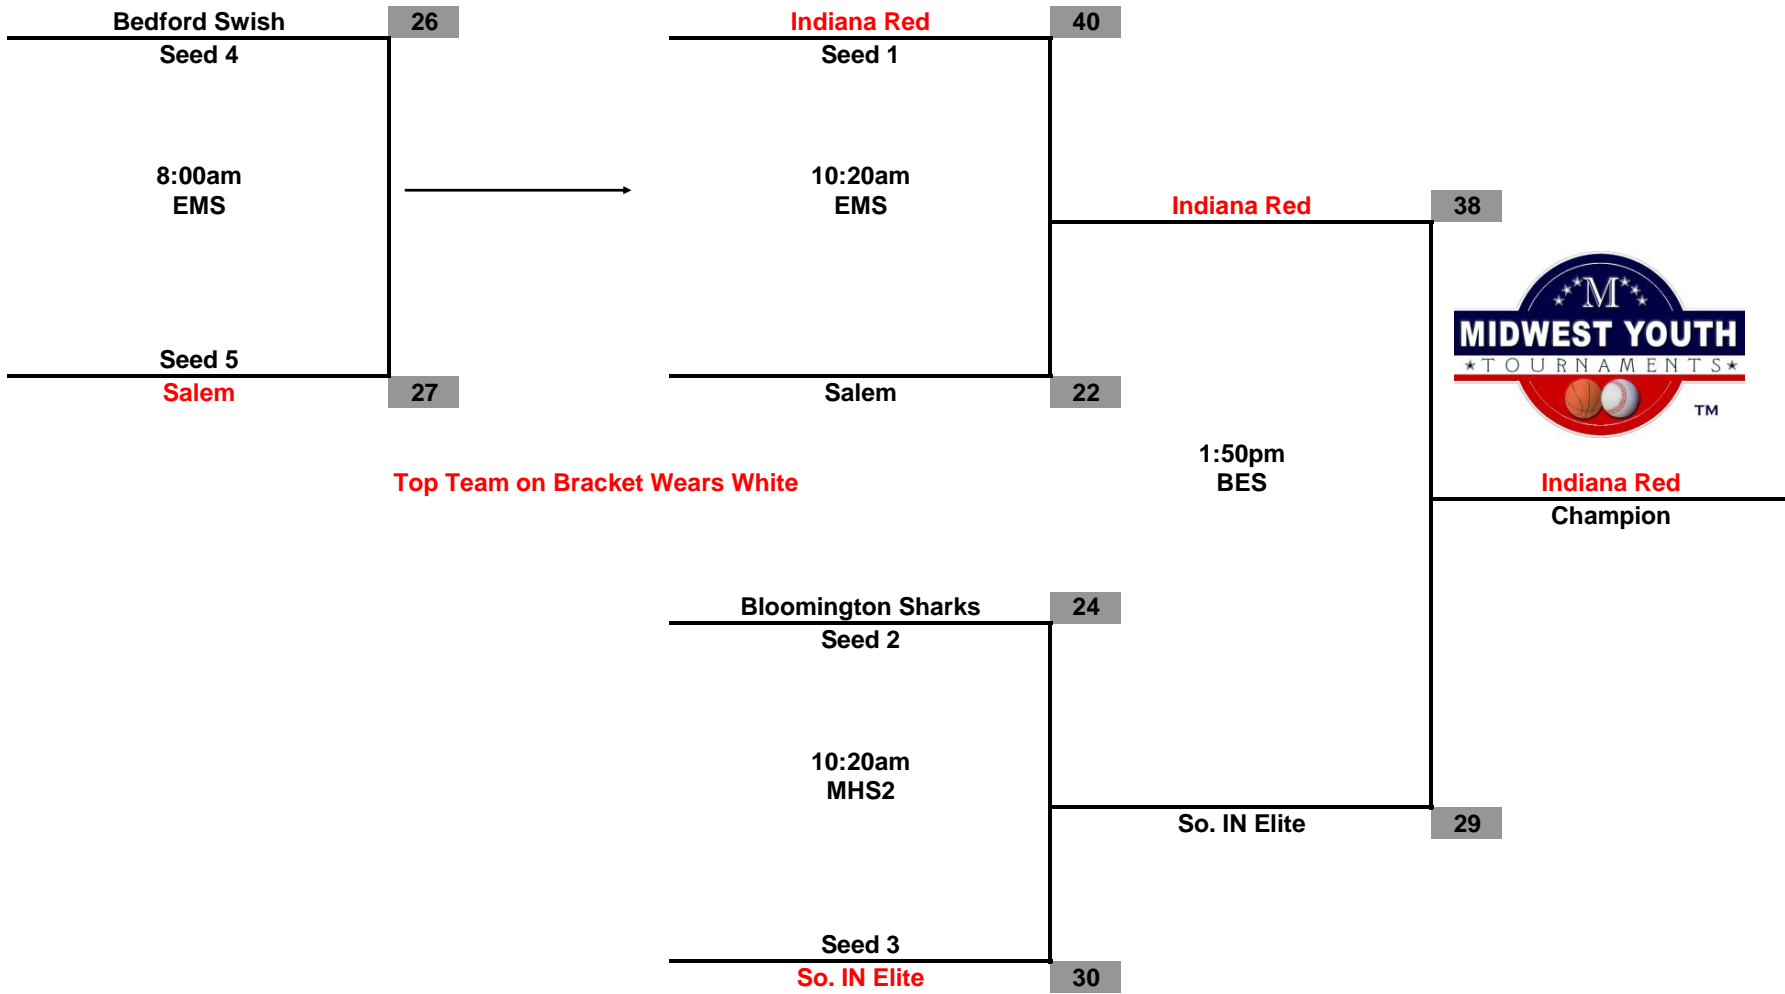

Court Legend
Midwest Youth Tournaments
Southern Indiana Explosion
January 18-19, 2014

Courts	Location
MHS1 MHS2	Mitchell High School 1000 West Bishop Blvd. Mitchell, IN 47446

Courts	Location
EMS	Emerson Middle School 441 N. 8th Street Mitchell, IN 47446

**Championship Tournament
Jan. 19, 2014**

**Midwest Youth Tournaments
So. Indiana Explosion
2nd Grade Boys**

**Championship Tournament
Jan. 19, 2014**

**Midwest Youth Tournaments
So. Indiana Explosion
3rd Grade Boys**

Top Team on Bracket Wears White

**Championship Tournament
Jan. 19, 2014**

Midwest Youth Tournaments So. Indiana Explosion 4th Grade Boys

**Championship Tournament
Jan. 19, 2014**

**Midwest Youth Tournaments
So. Indiana Explosion
5th Grade Boys**

Top Team on Bracket Wears White

**Championship Tournament
Jan. 19, 2014**

**Midwest Youth Tournaments
So. Indiana Explosion
6th Grade Boys**

**Championship Tournament
Jan. 19, 2014**

**Midwest Youth Tournaments
So. Indiana Explosion
8th Grade Boys**