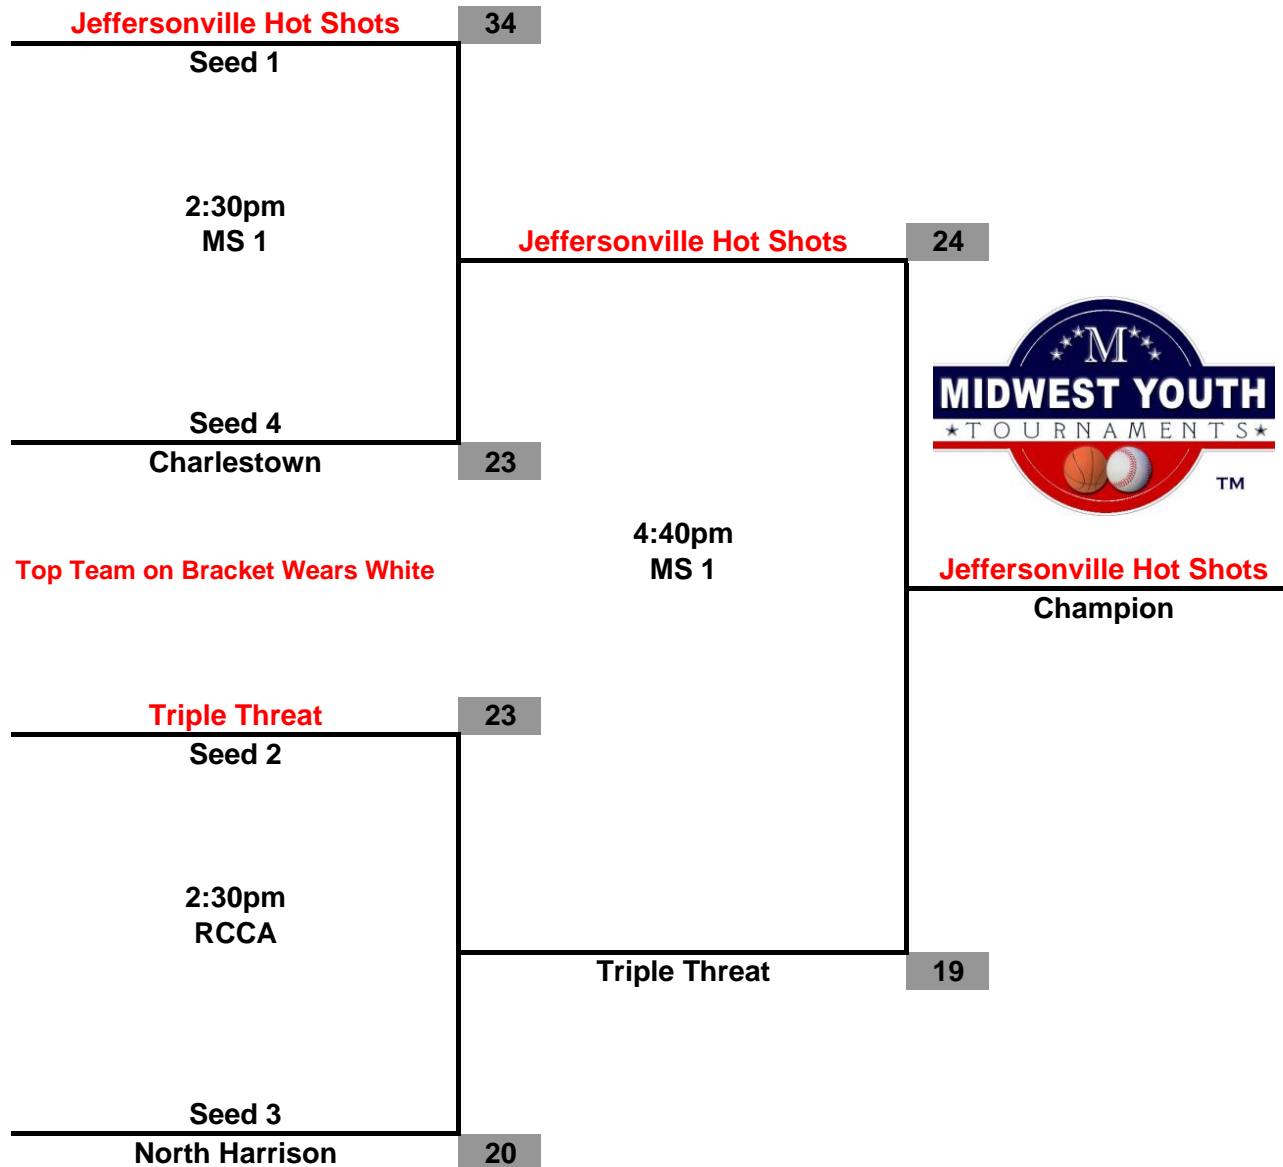

Court Legend
MYT "Dragons Classic"
Feb. 14-15, 2015

Court	Location
MS 1 MS 2	Silver Creek Middle School 495 North Indiana Avenue Sellersburg, IN 47172

ELEM	Silver Creek Elementary School 503 North Indiana Avenue Sellersburg, IN 47172
-------------	--

**Championship Tournament
Feb. 15, 2015**

**Midwest Youth Tournaments
MYT "Dragons Classic"
6th Grade Girls**

Top Team on Bracket Wears White

**Championship Tournament
Feb. 15, 2015**

**Midwest Youth Tournaments
MYT "Dragons Classic"
4th Grade Boys**

Top Team on Bracket Wears White

**Championship Tournament
Feb. 15, 2015**

**Midwest Youth Tournaments
MYT "Dragons Classic"
6th Grade Boys**

**Championship Tournament
Feb. 15, 2015**