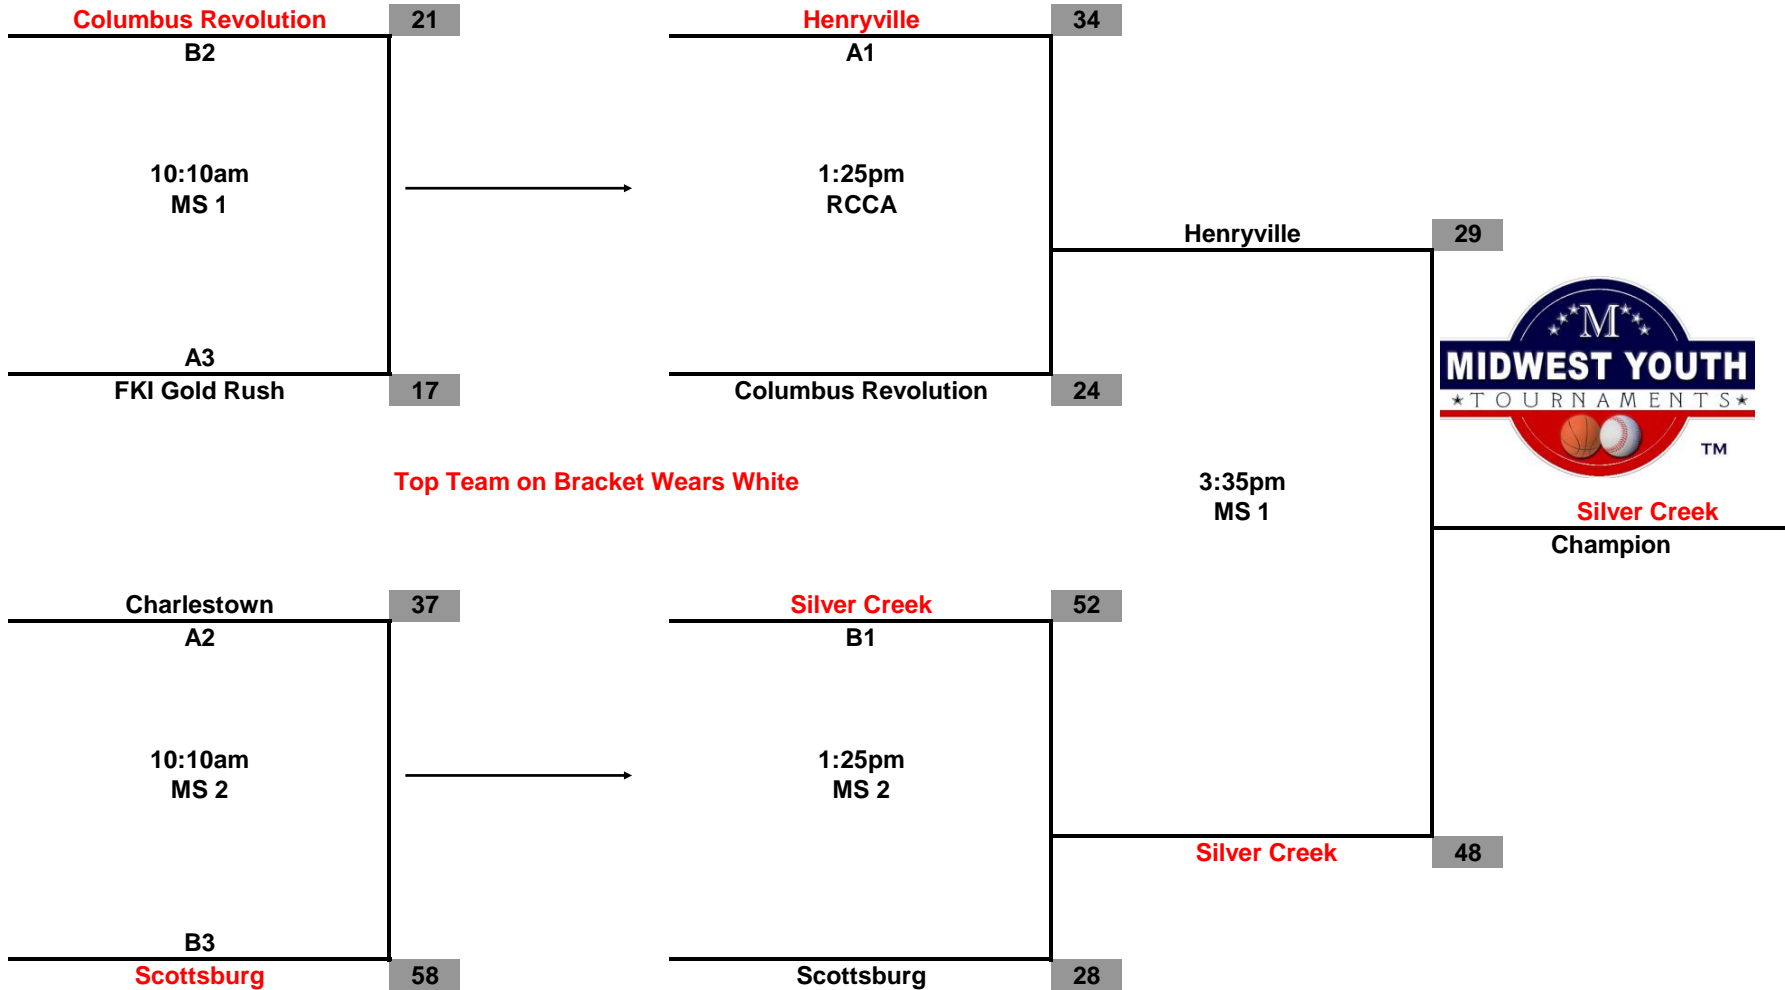

**Championship Tournament
Feb. 15, 2015**

**Midwest Youth Tournaments
MYT "Dragons Classic"
6th Grade Girls**

Top Team on Bracket Wears White

**Championship Tournament
Feb. 15, 2015**

**Midwest Youth Tournaments
MYT "Dragons Classic"
4th Grade Boys**

Top Team on Bracket Wears White

**Championship Tournament
Feb. 15, 2015**

**Midwest Youth Tournaments
MYT "Dragons Classic"
6th Grade Boys**

**Championship Tournament
Feb. 15, 2015**