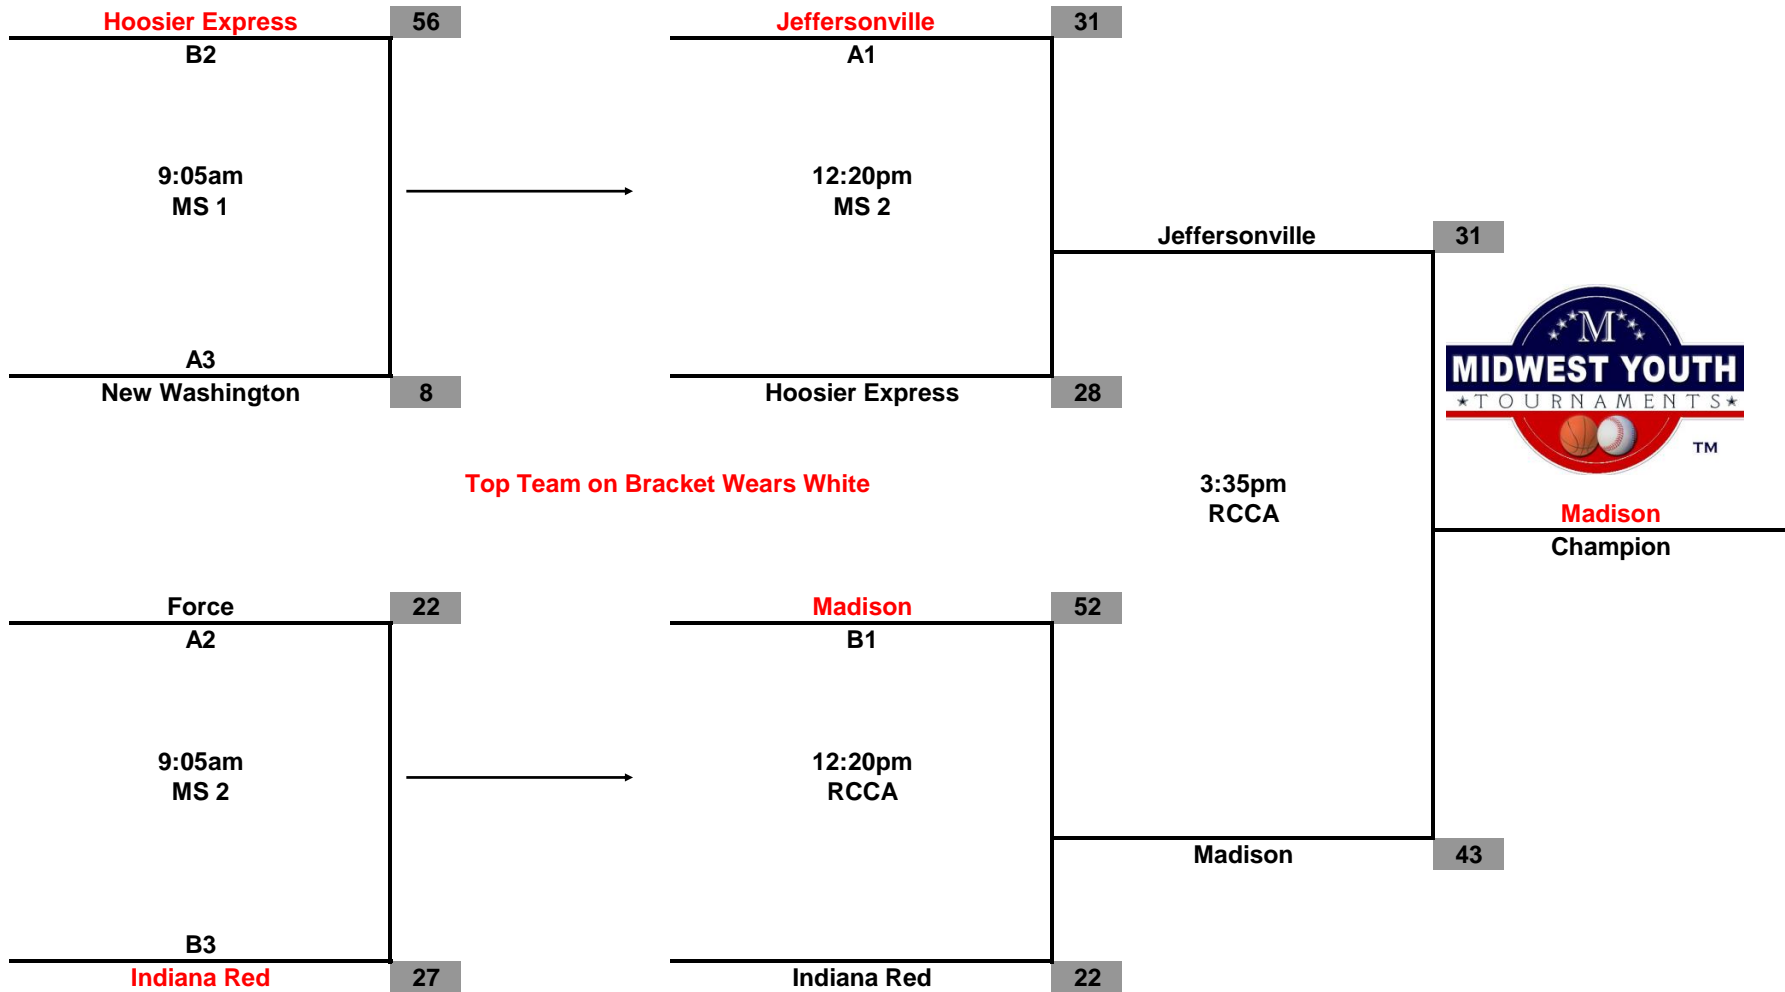

Court Legend
MYT "Dragons Classic"
Feb. 14-15, 2015

Court	Location
MS 1 MS 2	Silver Creek Middle School 495 North Indiana Avenue Sellersburg, IN 47172

ELEM	Silver Creek Elementary School 503 North Indiana Avenue Sellersburg, IN 47172
-------------	--

**Championship Tournament
Feb. 15, 2015**

**Midwest Youth Tournaments
MYT "Dragons Classic"
6th Grade Girls**

Top Team on Bracket Wears White

**Championship Tournament
Feb. 15, 2015**

**Midwest Youth Tournaments
MYT "Dragons Classic"
4th Grade Boys**

Top Team on Bracket Wears White

**Championship Tournament
Feb. 15, 2015**

**Midwest Youth Tournaments
MYT "Dragons Classic"
6th Grade Boys**

**Championship Tournament
Feb. 15, 2015**