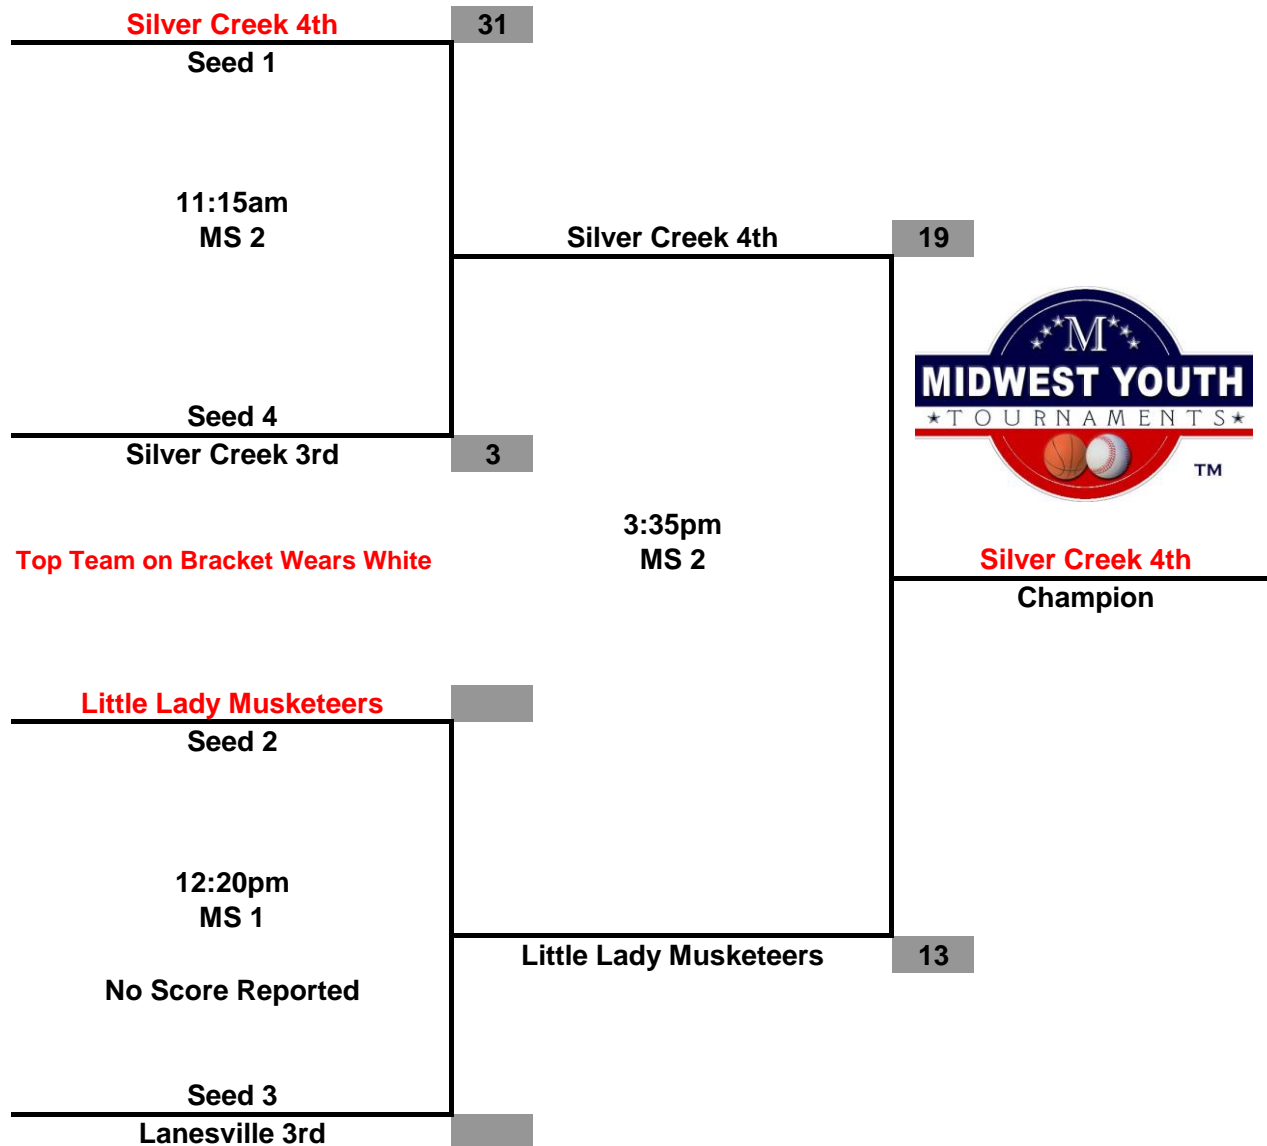

Court Legend
MYT "Dragons Classic"
Feb. 14-15, 2015

Court	Location
MS 1 MS 2	Silver Creek Middle School 495 North Indiana Avenue Sellersburg, IN 47172

ELEM	Silver Creek Elementary School 503 North Indiana Avenue Sellersburg, IN 47172
-------------	--

RCCA	Rock Creek Christian Academy 11525 U.S. 31 Sellersburg, IN 47172
-------------	---

**Midwest Youth Tournaments
MYT "Dragons Classic"
3rd/4th Grade Girls**

**Championship Tournament
Feb. 15, 2015**

**Midwest Youth Tournaments
MYT "Dragons Classic"
5th Grade Girls**

**Championship Tournament
Feb. 15, 2015**

**Midwest Youth Tournaments
MYT "Dragons Classic"
6th Grade Girls**

Top Team on Bracket Wears White

**Championship Tournament
Feb. 15, 2015**

**Midwest Youth Tournaments
MYT "Dragons Classic"
4th Grade Boys**

Top Team on Bracket Wears White

**Championship Tournament
Feb. 15, 2015**

**Midwest Youth Tournaments
MYT "Dragons Classic"
6th Grade Boys**

**Championship Tournament
Feb. 15, 2015**