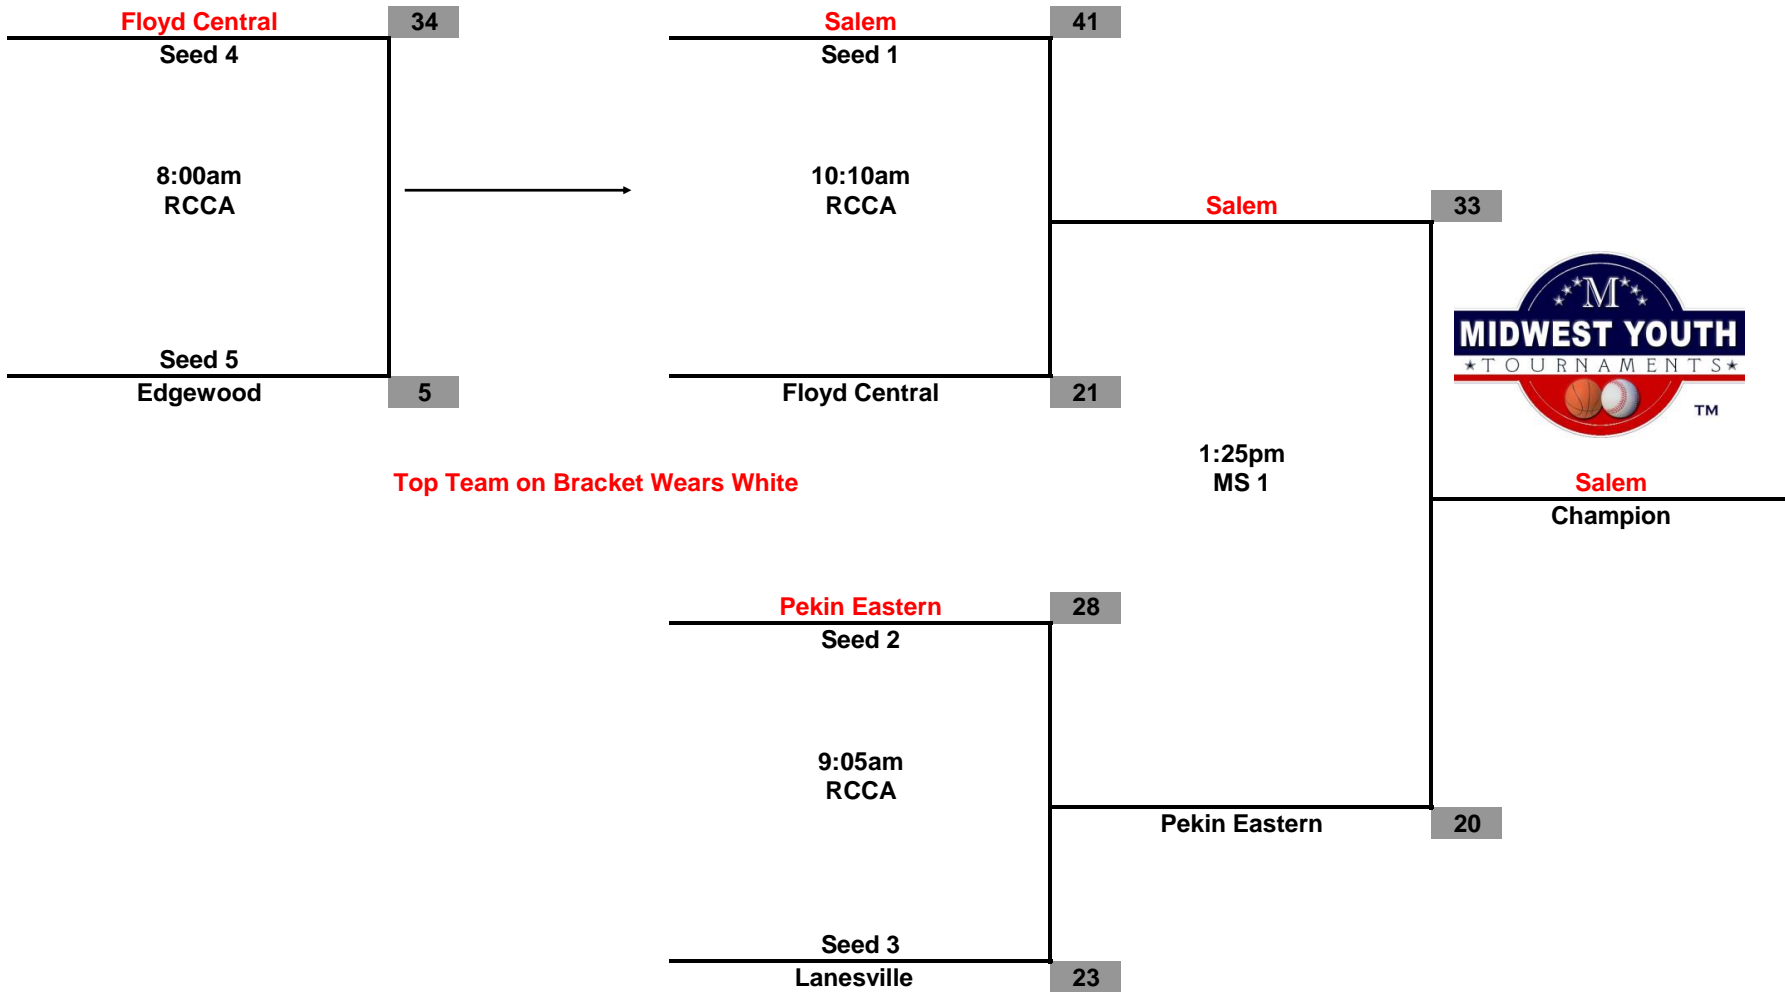

Court Legend
MYT "Dragons Classic"
Feb. 14-15, 2015

Court	Location
MS 1 MS 2	Silver Creek Middle School 495 North Indiana Avenue Sellersburg, IN 47172

ELEM	Silver Creek Elementary School 503 North Indiana Avenue Sellersburg, IN 47172
-------------	--

RCCA	Rock Creek Christian Academy 11525 U.S. 31 Sellersburg, IN 47172
-------------	---

**Midwest Youth Tournaments
MYT "Dragons Classic"
3rd/4th Grade Girls**

**Championship Tournament
Feb. 15, 2015**

**Midwest Youth Tournaments
MYT "Dragons Classic"
5th Grade Girls**

**Championship Tournament
Feb. 15, 2015**

**Midwest Youth Tournaments
MYT "Dragons Classic"
6th Grade Girls**

Top Team on Bracket Wears White

**Championship Tournament
Feb. 15, 2015**

**Midwest Youth Tournaments
MYT "Dragons Classic"
4th Grade Boys**

Top Team on Bracket Wears White

**Championship Tournament
Feb. 15, 2015**

**Midwest Youth Tournaments
MYT "Dragons Classic"
6th Grade Boys**

**Championship Tournament
Feb. 15, 2015**