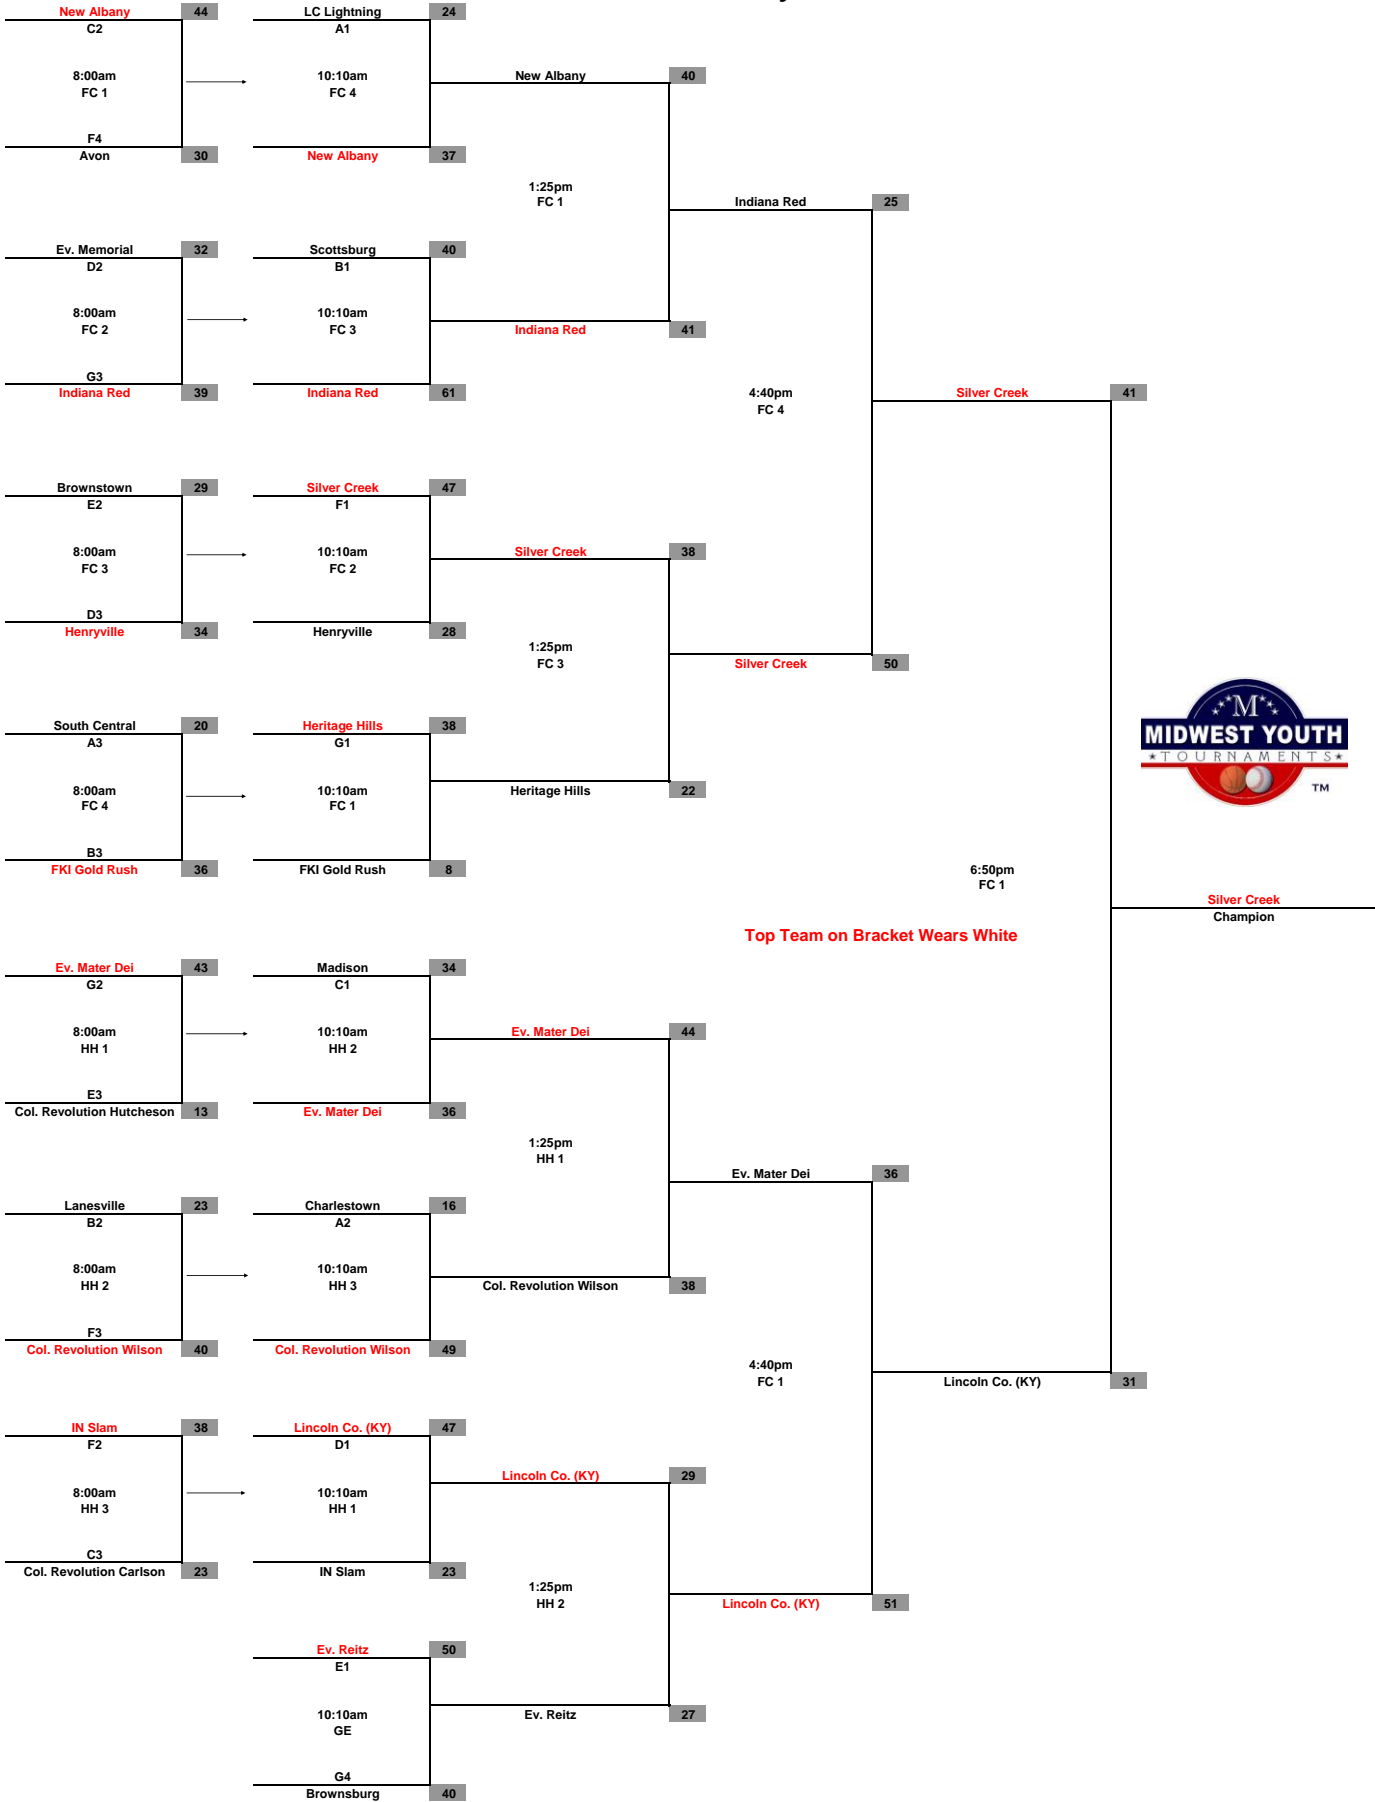

Midwest Youth Tournaments IN State Championships 6th Grade Boys

**Championship Tournament
Mar. 8, 2015**