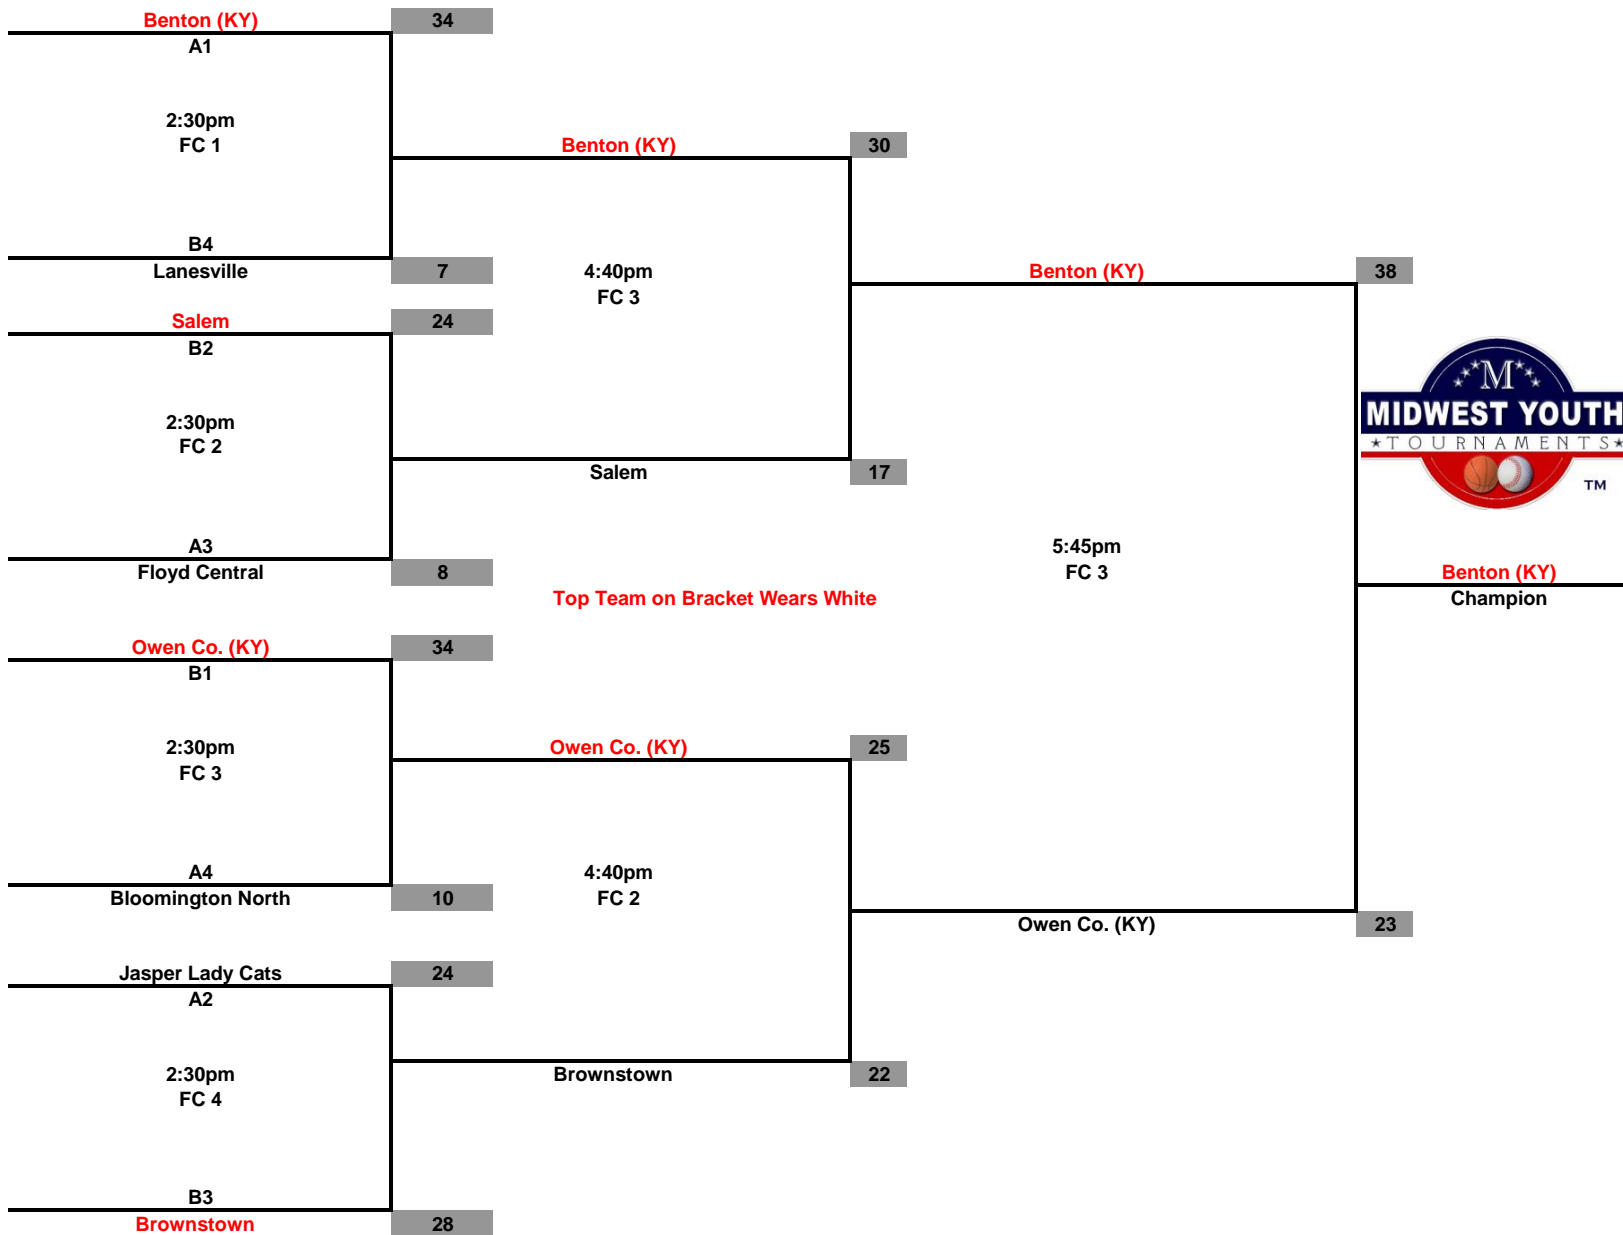

Midwest Youth Tournaments IN State Championships 6th Grade Girls

**Championship Tournament
Mar. 8, 2015**