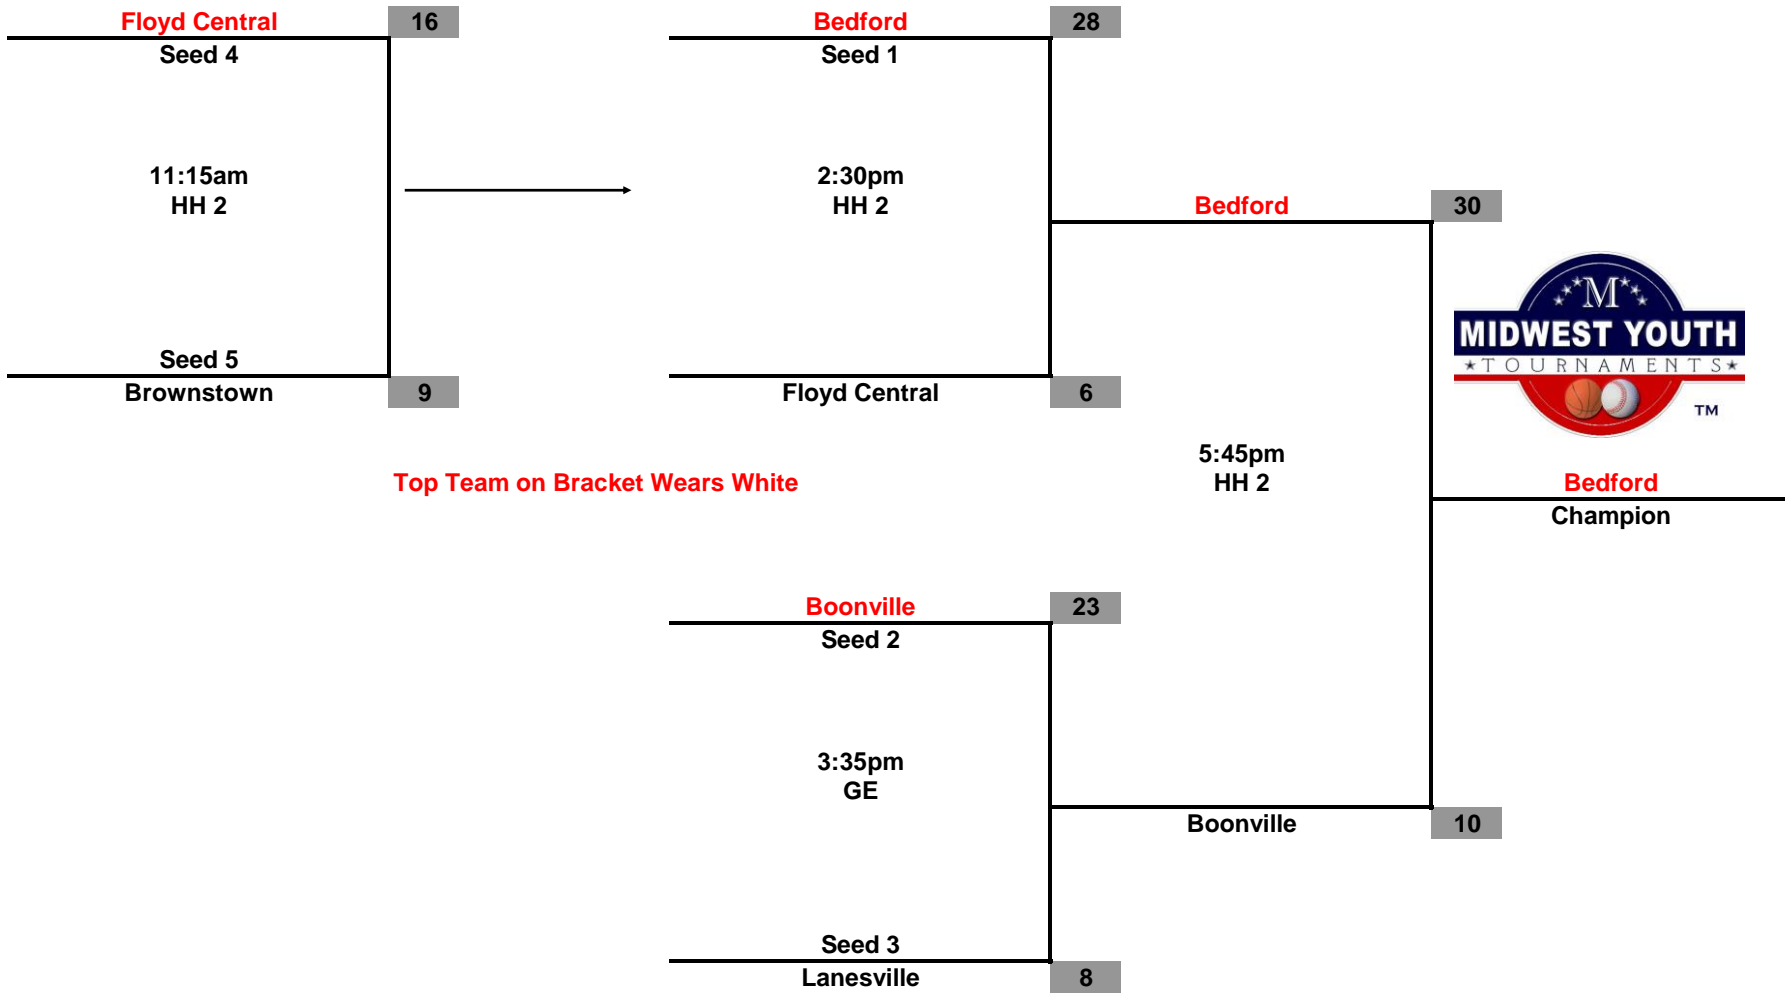

Midwest Youth Tournaments
"IN State Championships"
March 7-8, 2015

Court	Location
FC 1 - FC 4	Floyd Central High School 6575 Old Vincennes Road Floyds Knobs, IN 47119
HH 1 - HH 3	Highland Hills Middle School 3492 Edwardsville Galena Road Georgetown, IN 47122
SMK 1 - SMK 2	St. Mary's of the Knobs 3033 Martin Road Floyds Knobs, IN 47119
GE	Galena Elementary 6575 Old Vincennes Road Floyds Knobs, IN 47119
FKE	Floyds Knobs Elementary 4484 Scottsville Road Floyds Knobs, IN 47119

**Midwest Youth Tournaments
IN State Championships
3rd Grade Girls**

Top Team on Bracket Wears White

**Championship Tournament
Mar. 8, 2015**

**Midwest Youth Tournaments
IN State Championships
4th Grade Girls**

**Championship Tournament
Mar. 8, 2015**

**Midwest Youth Tournaments
IN State Championships
5th Grade Girls**

**Championship Tournament
Mar. 8, 2015**

Midwest Youth Tournaments IN State Championships 6th Grade Girls