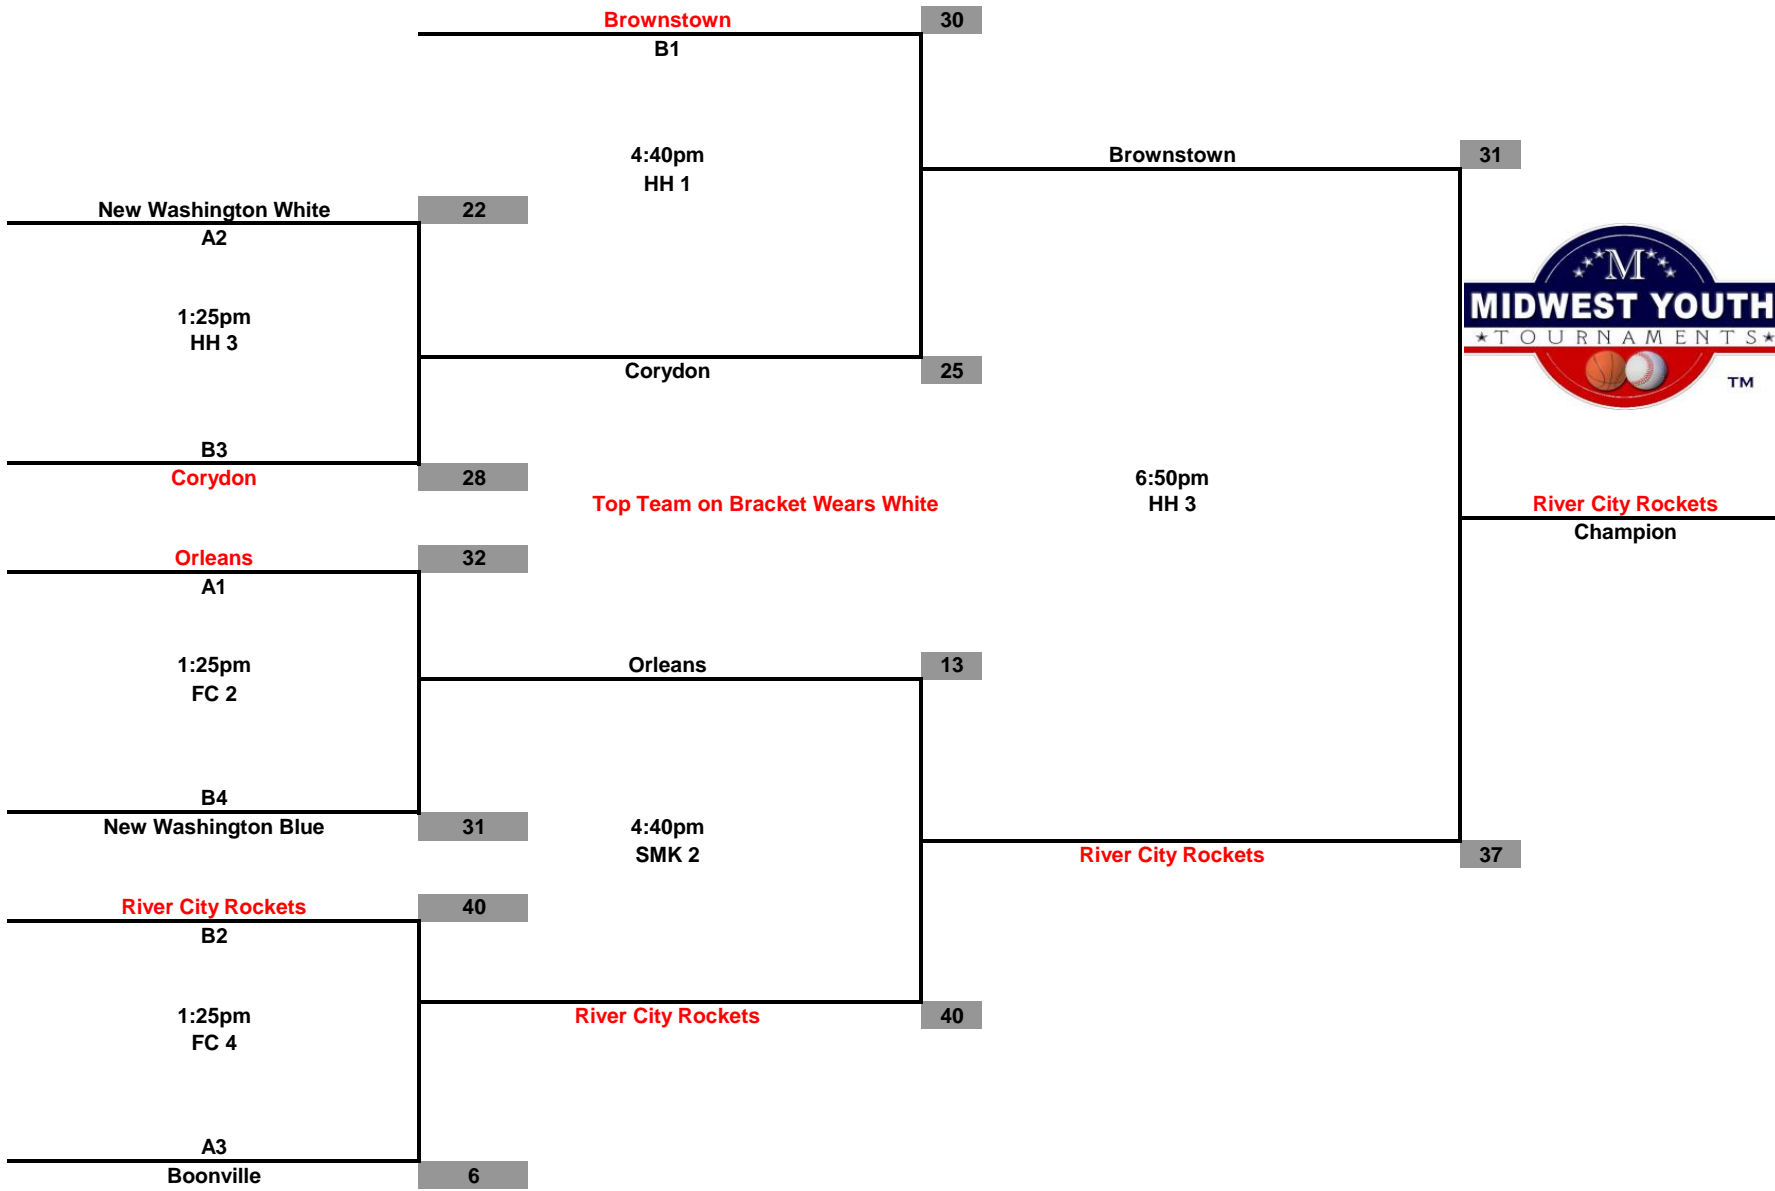

**Midwest Youth Tournaments
IN State Championships
8th Grade Girls**

**Championship Tournament
Mar. 8, 2015**