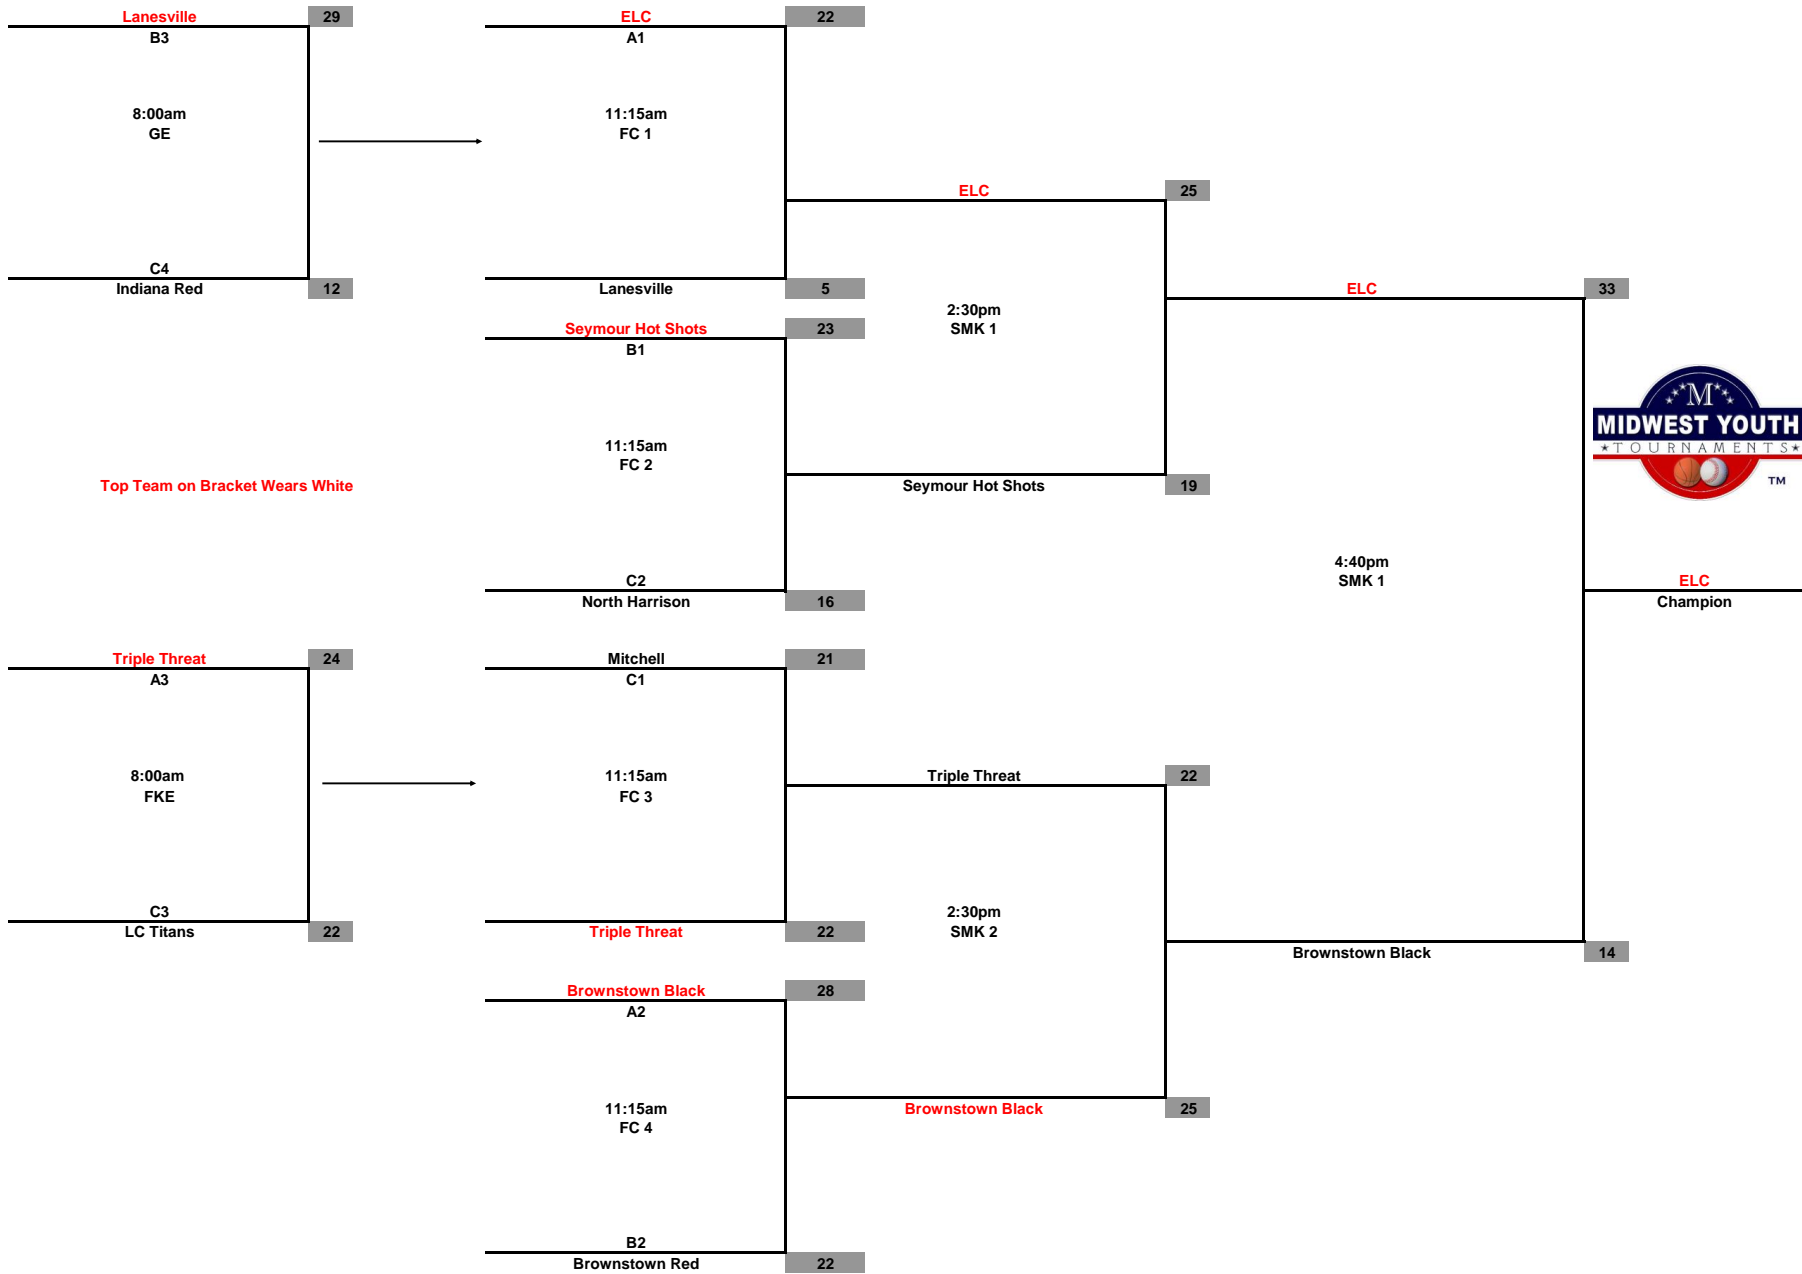

**Midwest Youth Tournaments
IN State Championships
5th Grade Girls**

**Championship Tournament
Mar. 8, 2015**