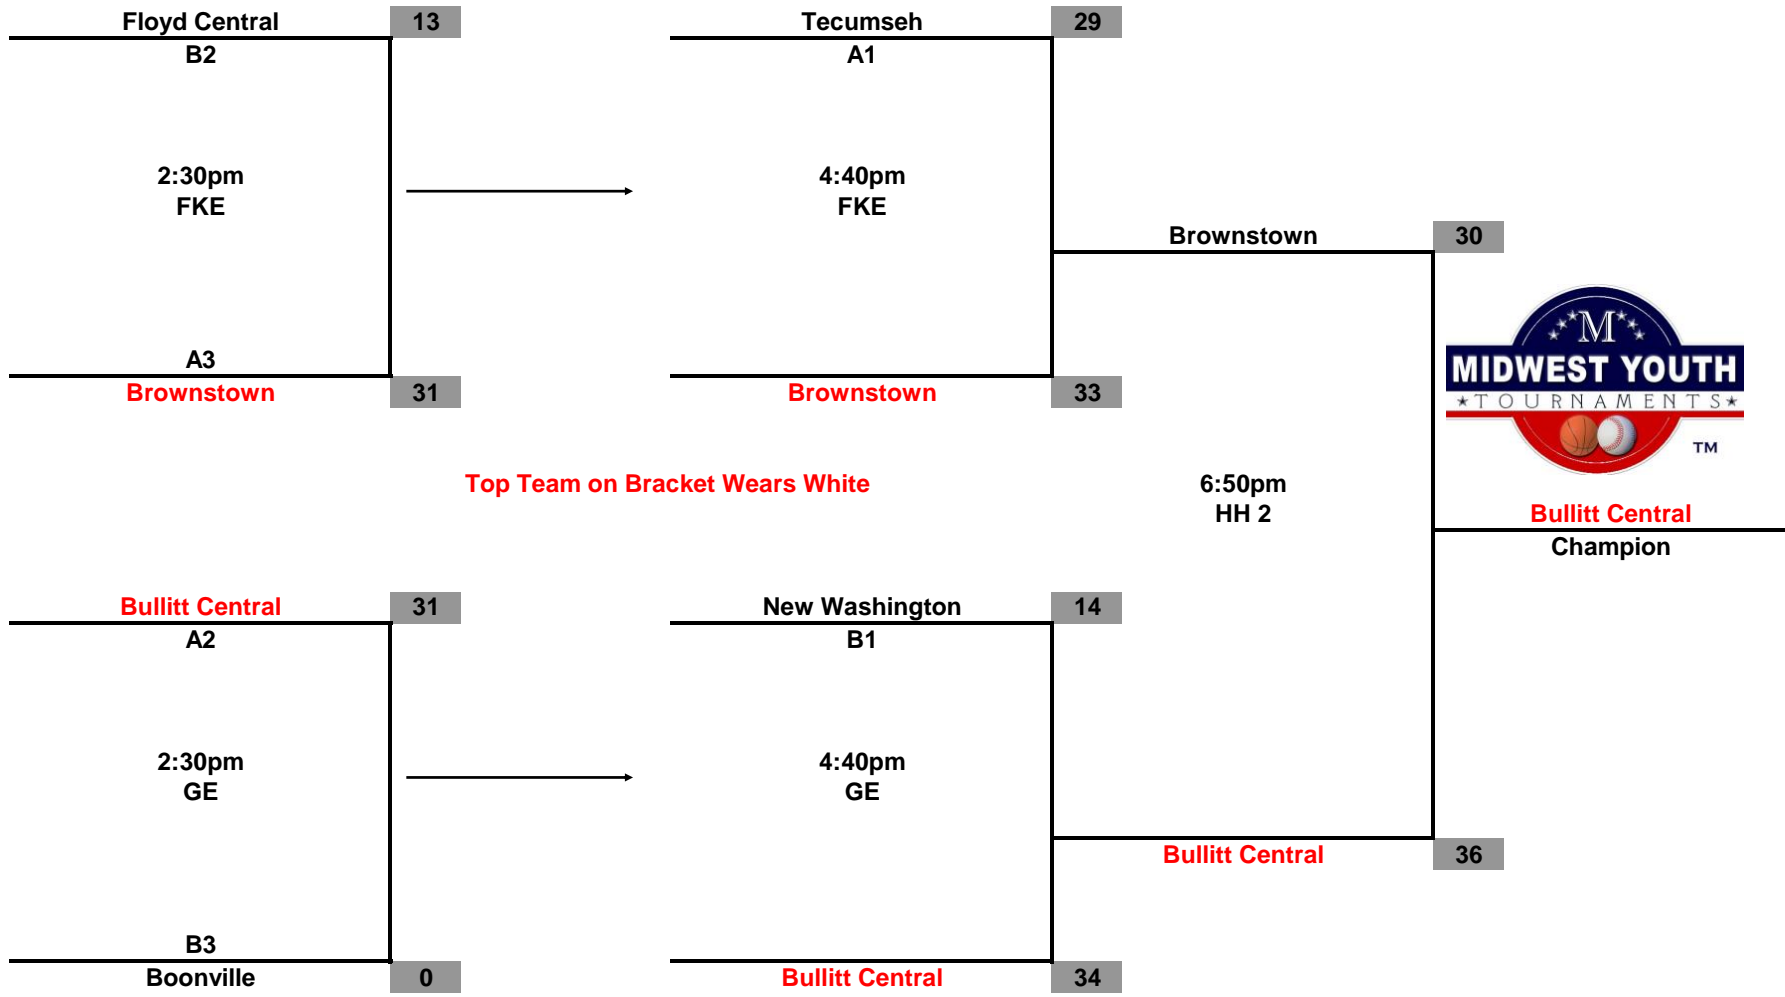

Midwest Youth Tournaments
"IN State Championships"
March 7-8, 2015

Court	Location
FC 1 - FC 4	Floyd Central High School 6575 Old Vincennes Road Floyds Knobs, IN 47119
HH 1 - HH 3	Highland Hills Middle School 3492 Edwardsville Galena Road Georgetown, IN 47122
SMK 1 - SMK 2	St. Mary's of the Knobs 3033 Martin Road Floyds Knobs, IN 47119
GE	Galena Elementary 6575 Old Vincennes Road Floyds Knobs, IN 47119
FKE	Floyds Knobs Elementary 4484 Scottsville Road Floyds Knobs, IN 47119

**Midwest Youth Tournaments
IN State Championships
3rd Grade Girls**

Top Team on Bracket Wears White

**Championship Tournament
Mar. 8, 2015**

**Midwest Youth Tournaments
IN State Championships
4th Grade Girls**

**Championship Tournament
Mar. 8, 2015**

**Midwest Youth Tournaments
IN State Championships
5th Grade Girls**

**Championship Tournament
Mar. 8, 2015**

Midwest Youth Tournaments IN State Championships 6th Grade Girls