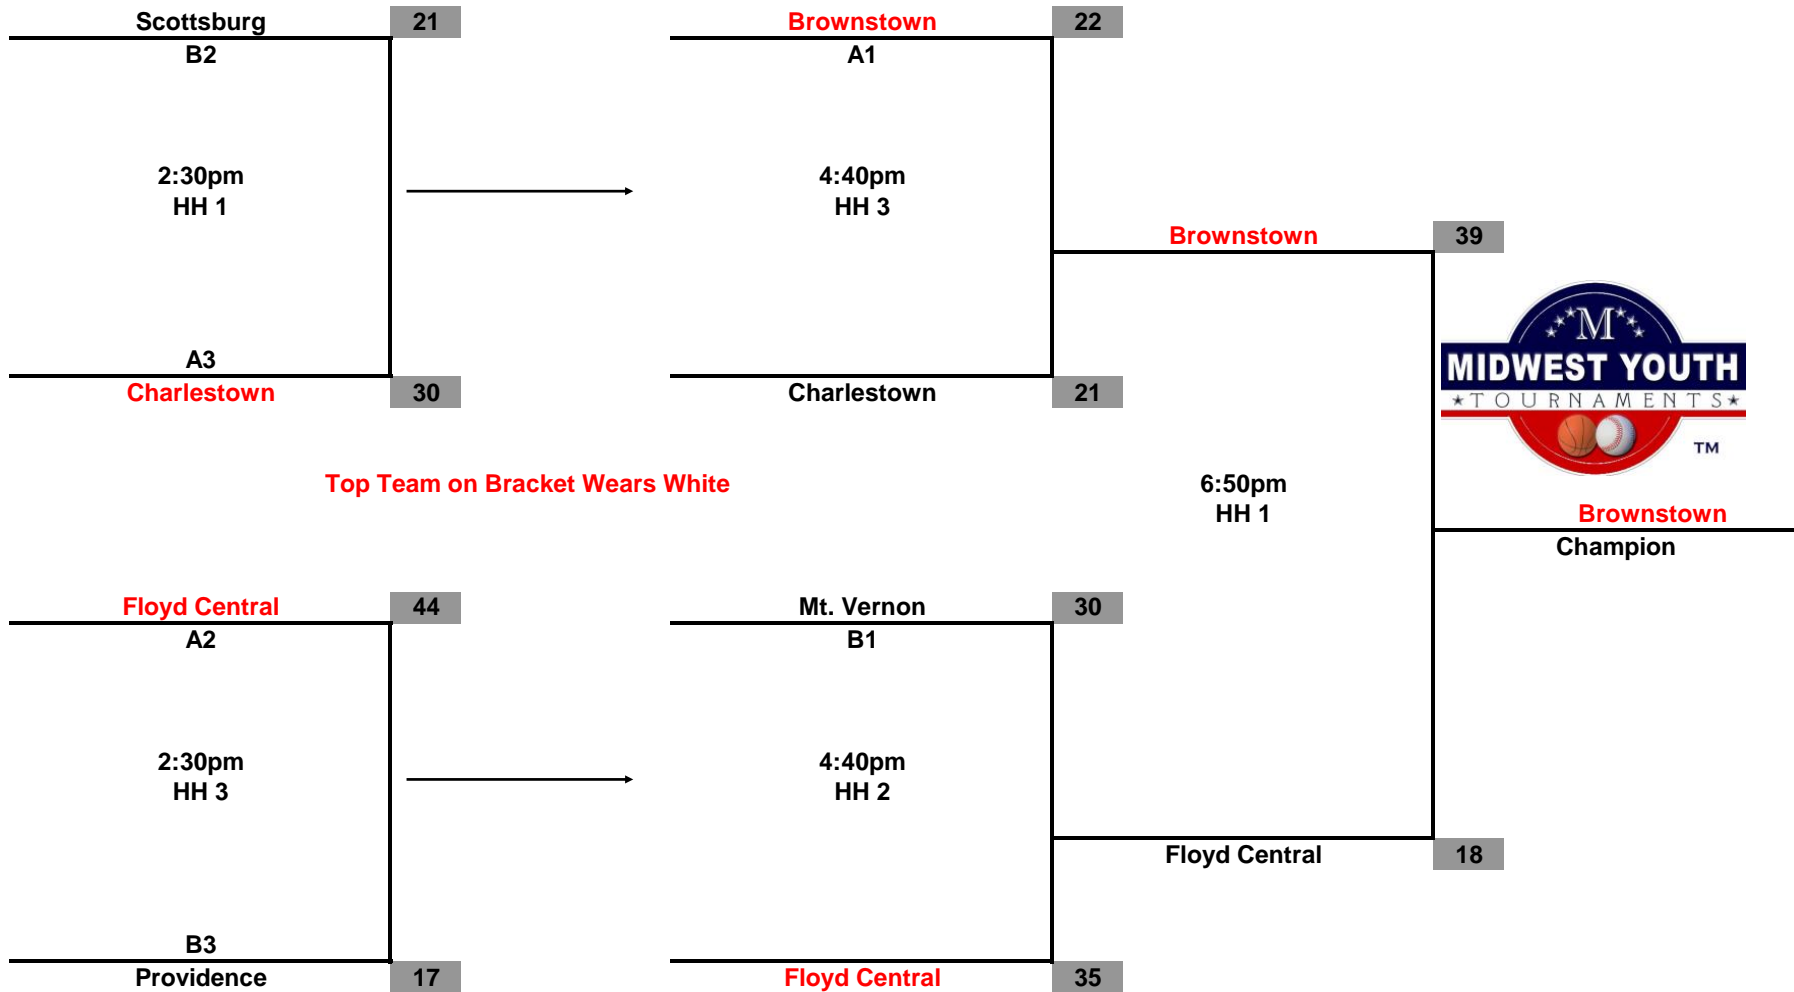

Midwest Youth Tournaments
"IN State Championships"
March 7-8, 2015

Court	Location
FC 1 - FC 4	Floyd Central High School 6575 Old Vincennes Road Floyds Knobs, IN 47119
HH 1 - HH 3	Highland Hills Middle School 3492 Edwardsville Galena Road Georgetown, IN 47122
SMK 1 - SMK 2	St. Mary's of the Knobs 3033 Martin Road Floyds Knobs, IN 47119
GE	Galena Elementary 6575 Old Vincennes Road Floyds Knobs, IN 47119
FKE	Floyds Knobs Elementary 4484 Scottsville Road Floyds Knobs, IN 47119

**Midwest Youth Tournaments
IN State Championships
3rd Grade Girls**

Top Team on Bracket Wears White

**Championship Tournament
Mar. 8, 2015**

**Midwest Youth Tournaments
IN State Championships
4th Grade Girls**

**Championship Tournament
Mar. 8, 2015**

**Midwest Youth Tournaments
IN State Championships
5th Grade Girls**

**Championship Tournament
Mar. 8, 2015**

Midwest Youth Tournaments IN State Championships 6th Grade Girls

**Championship Tournament
Mar. 8, 2015**

**Midwest Youth Tournaments
IN State Championships
7th Grade Girls**

**Championship Tournament
Mar. 8, 2015**

**Midwest Youth Tournaments
IN State Championships
8th Grade Girls**