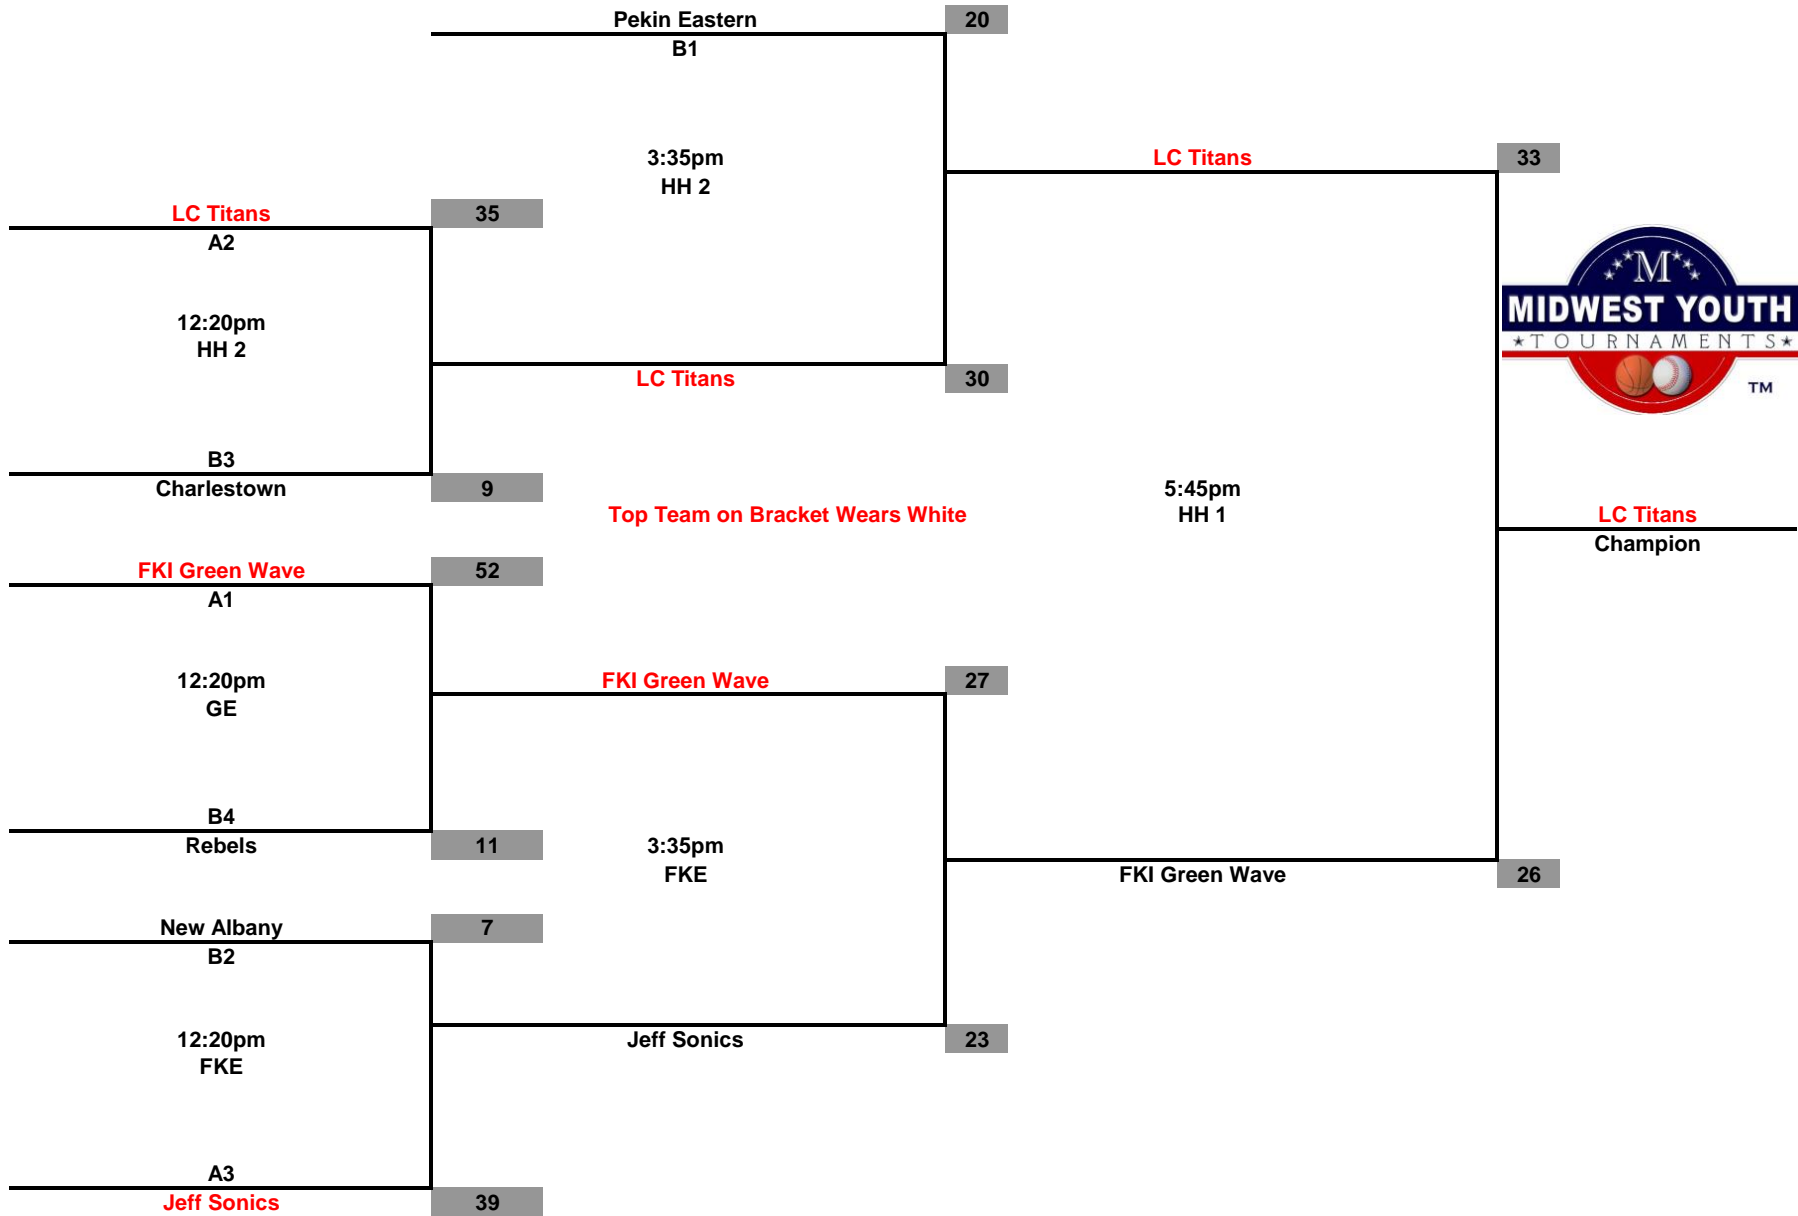

**Midwest Youth Tournaments
IN State Championships
2nd/3rd Grade Boys**

**Championship Tournament
Mar. 8, 2015**