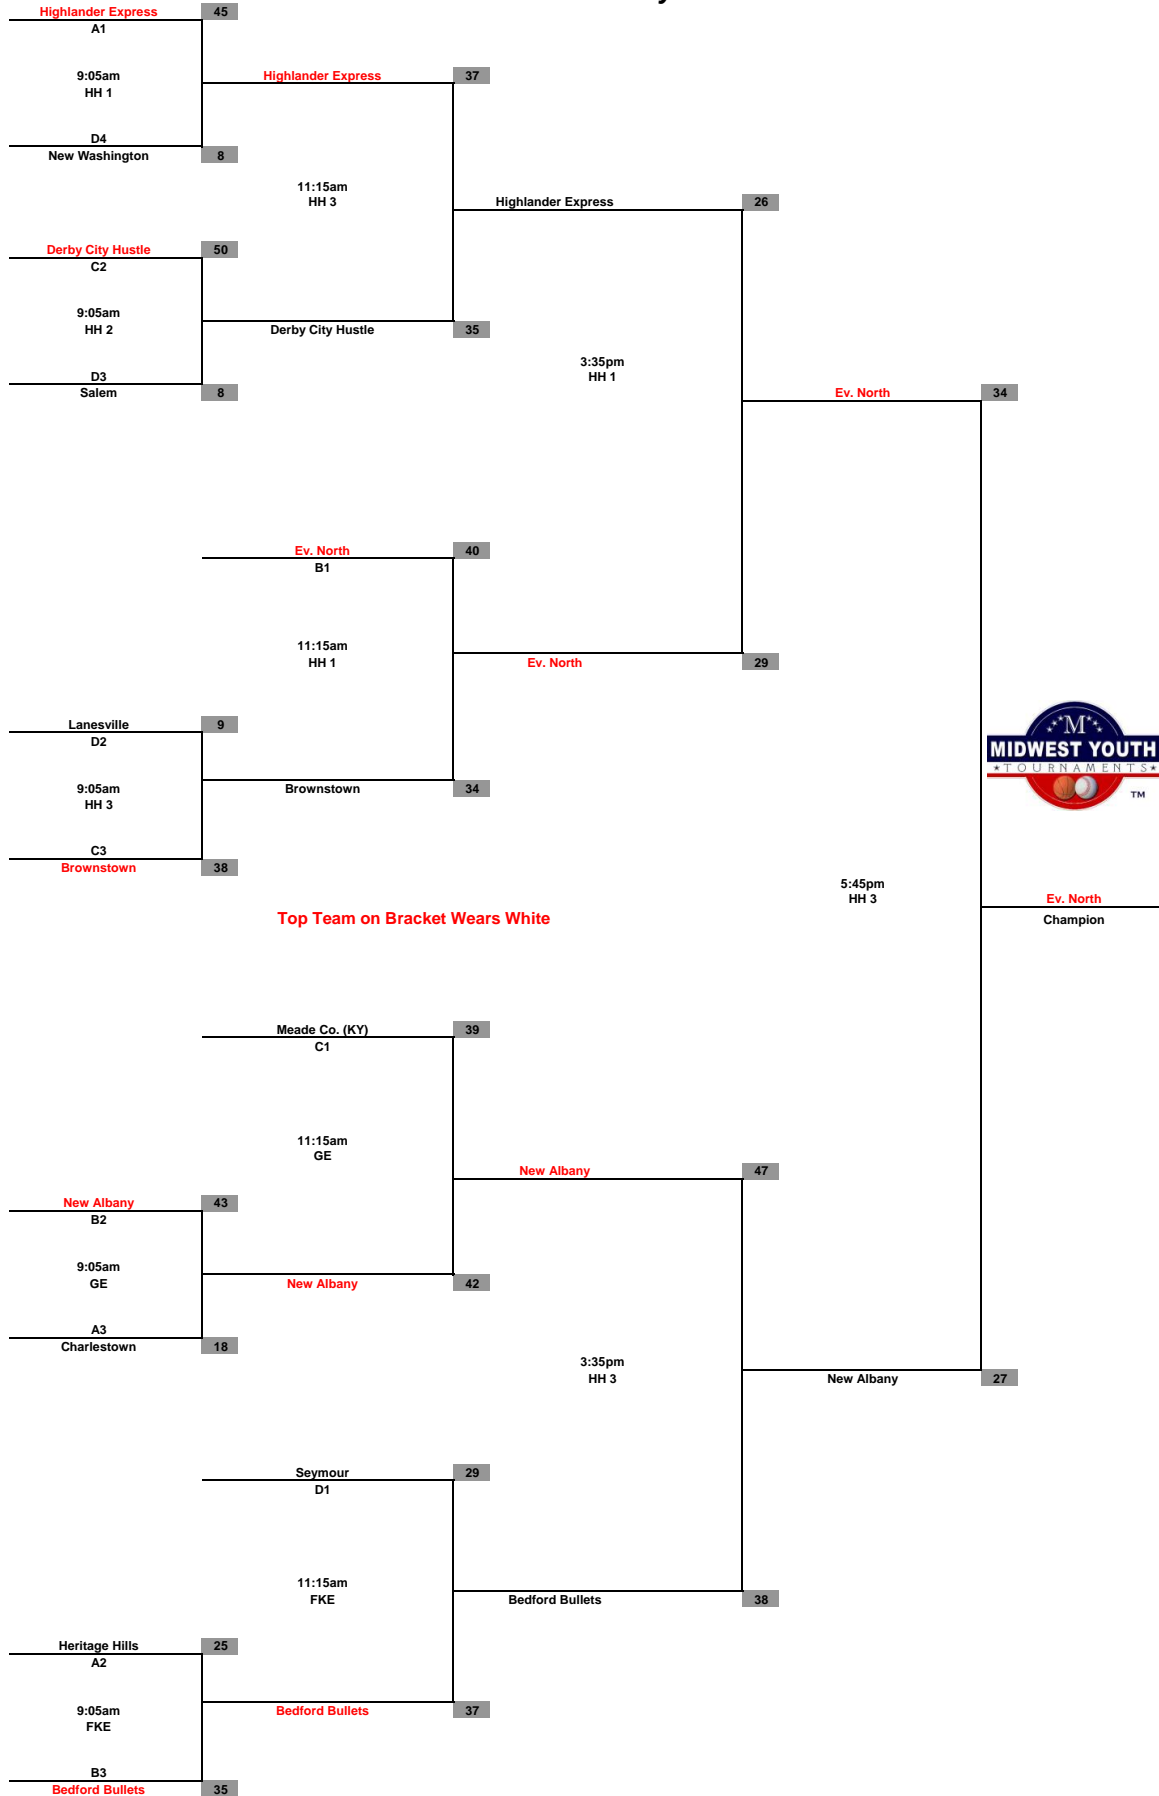

Midwest Youth Tournaments IN State Championships 5th Grade Boys

**Championship Tournament
Mar. 8, 2015**