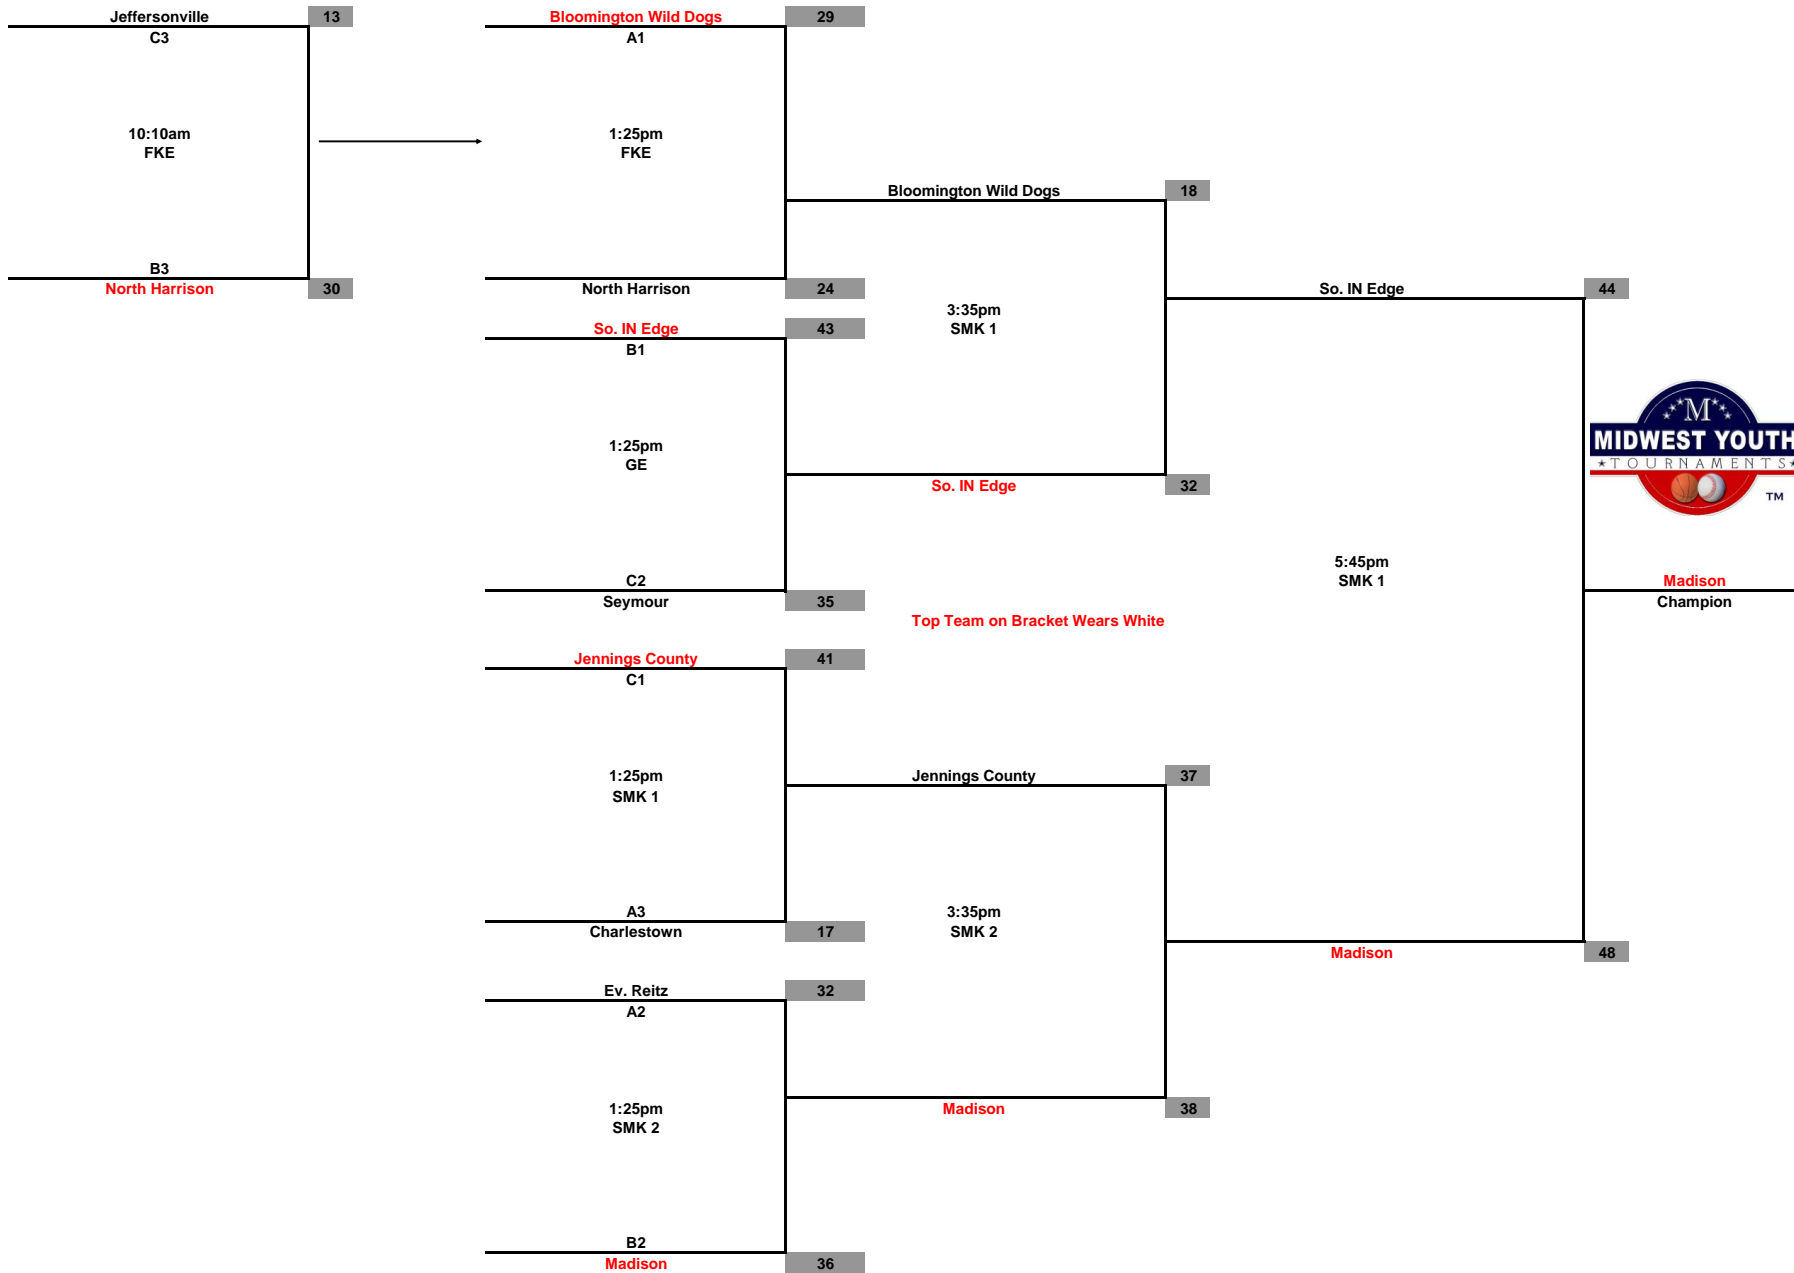

Midwest Youth Tournaments IN State Championships 4th Grade Boys

**Championship Tournament
Mar. 8, 2015**