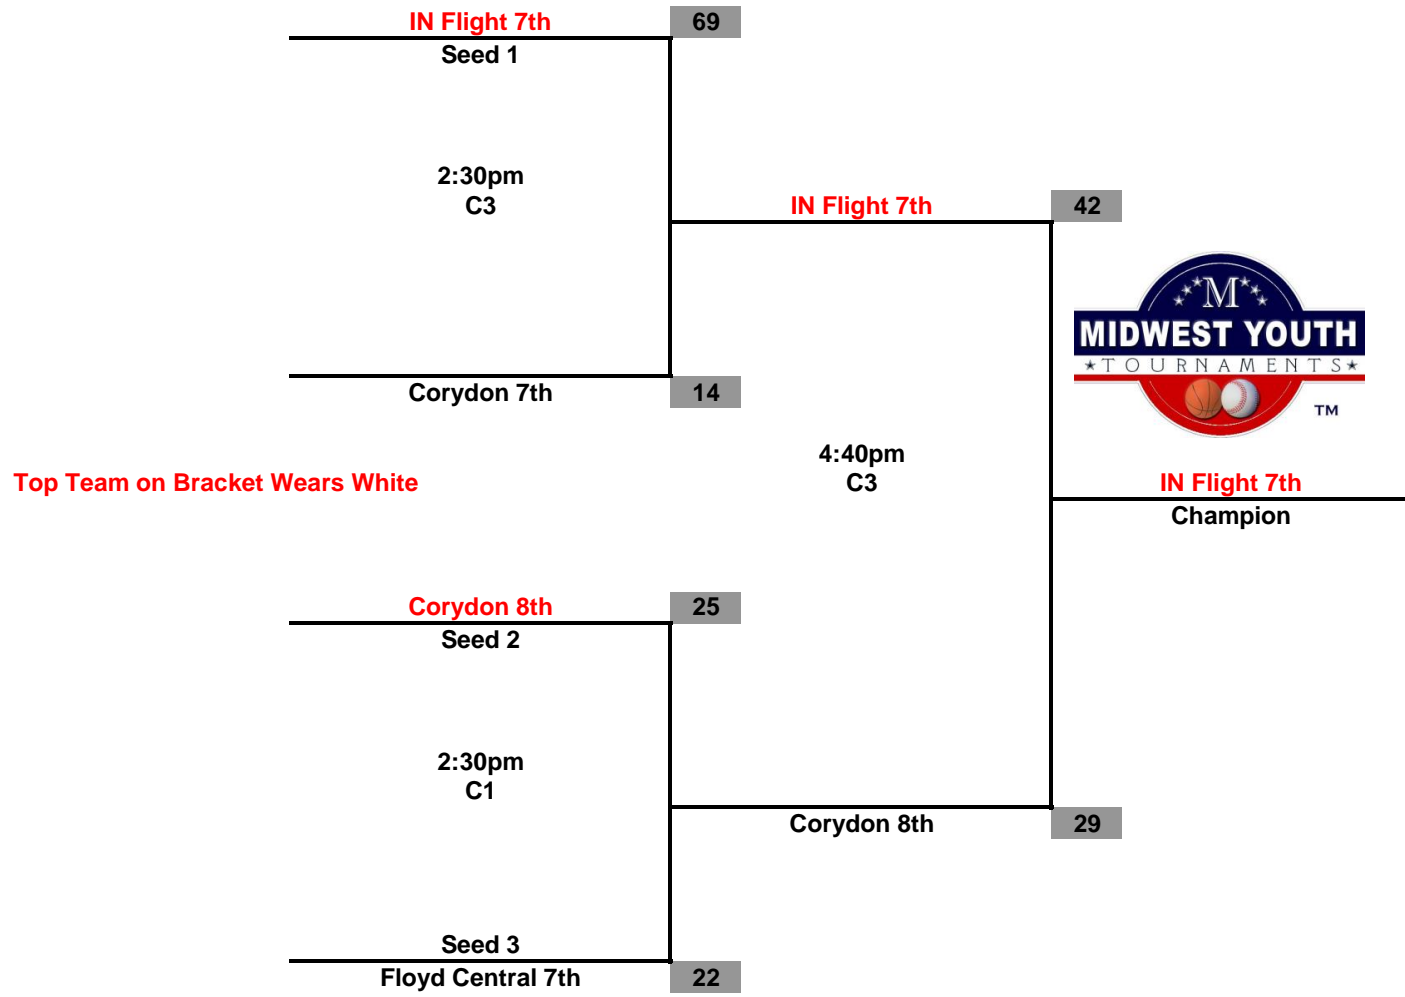

**Midwest Youth Tournaments
So. Indiana Showdown
3rd Grade Girls**

**Championship Tournament
Jan. 4, 2015**

Midwest Youth Tournaments So. Indiana Showdown 4th Grade Girls

**Championship Tournament
Jan. 4, 2015**

**Midwest Youth Tournaments
So. Indiana Showdown
5th Grade Girls**

**Championship Tournament
Jan. 4, 2015**

**Midwest Youth Tournaments
So. Indiana Showdown
6th Grade Girls**

**Championship Tournament
Jan. 4, 2015**

**Midwest Youth Tournaments
So. Indiana Showdown
7th/8th Grade Girls**

**Championship Tournament
Jan. 4, 2015**

**Midwest Youth Tournaments
So. Indiana Showdown
2nd Grade Boys**

**Championship Tournament
Jan. 4, 2015**

**Midwest Youth Tournaments
So. Indiana Showdown
3rd Grade Boys**

Top Team on Bracket Wears White

**Championship Tournament
Jan. 4, 2015**

**Midwest Youth Tournaments
So. Indiana Showdown
4th Grade Boys**