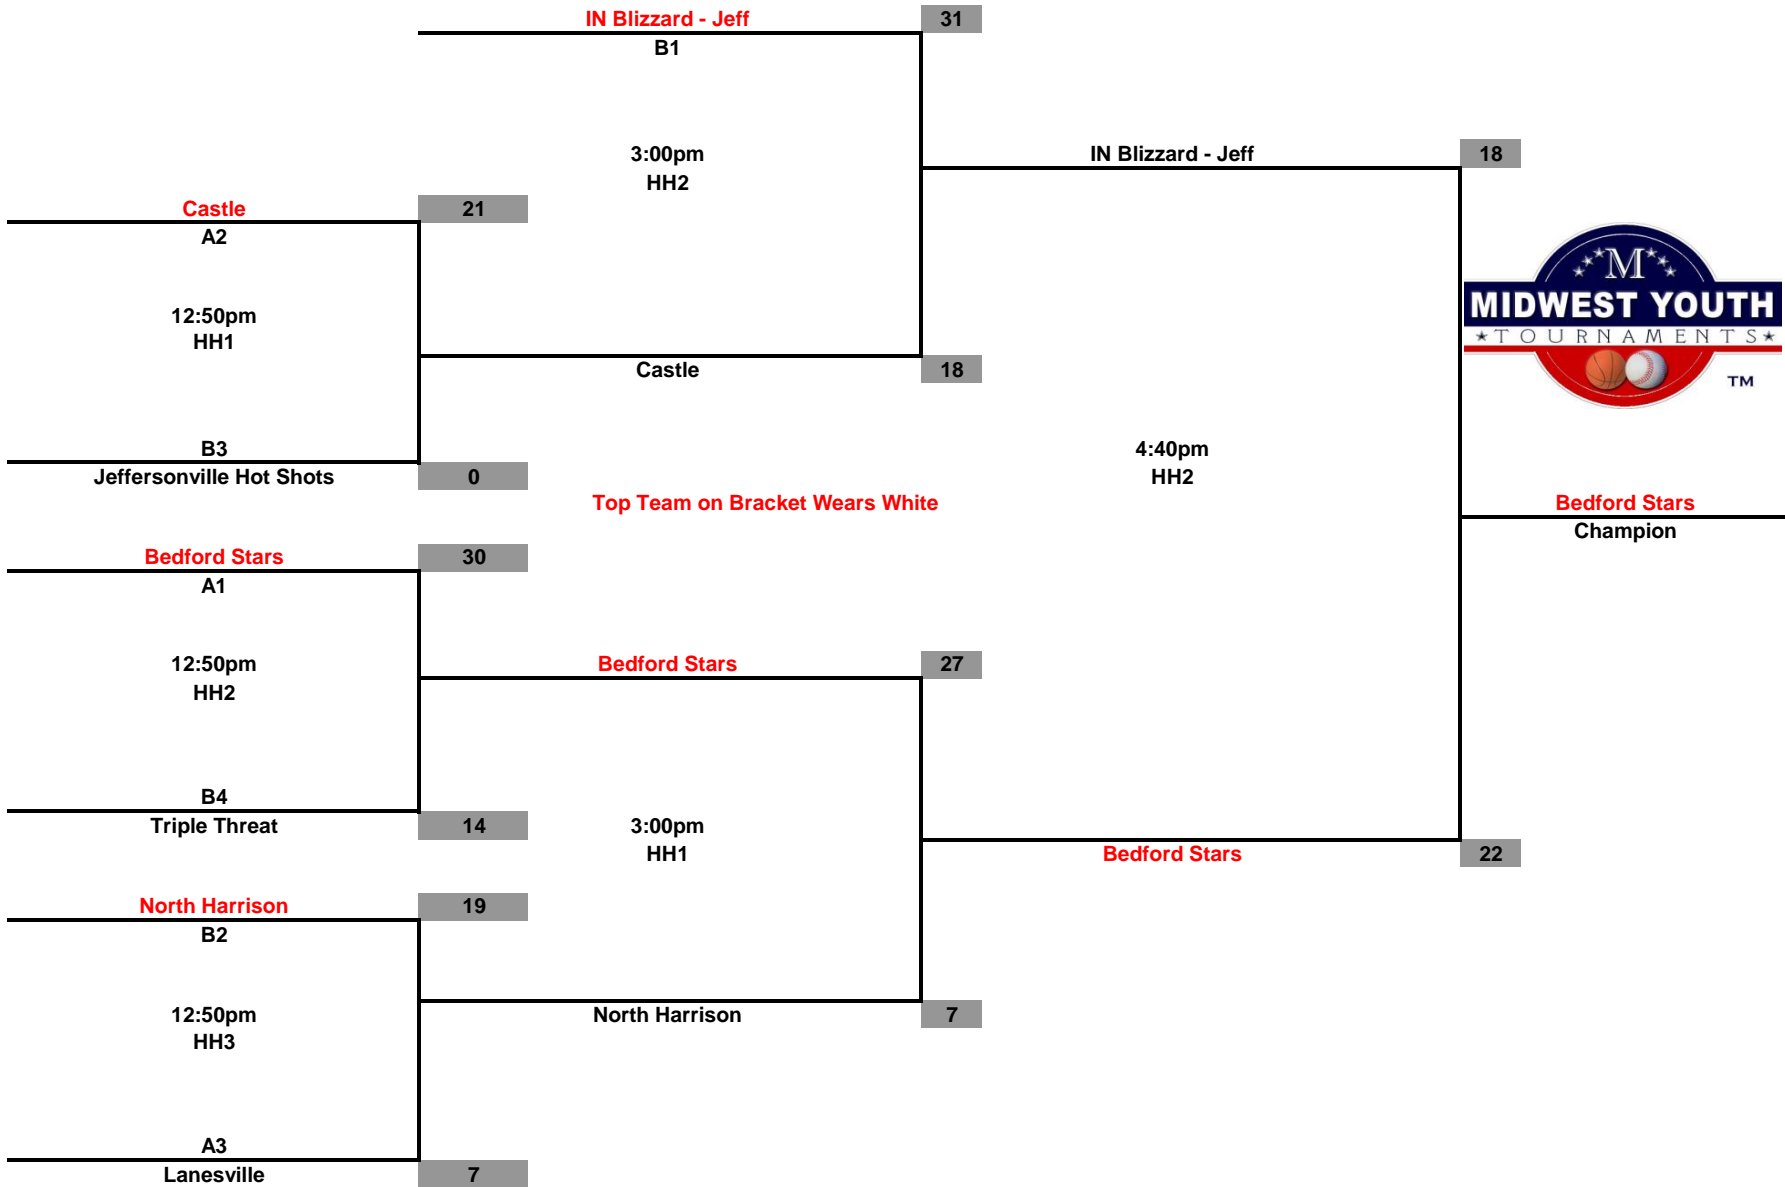

**Midwest Youth Tournaments
So. Indiana Showdown
3rd Grade Girls**

**Championship Tournament
Jan. 4, 2015**

Midwest Youth Tournaments So. Indiana Showdown 4th Grade Girls

**Championship Tournament
Jan. 4, 2015**

**Midwest Youth Tournaments
So. Indiana Showdown
5th Grade Girls**

**Championship Tournament
Jan. 4, 2015**

**Midwest Youth Tournaments
So. Indiana Showdown
6th Grade Girls**

**Championship Tournament
Jan. 4, 2015**

**Midwest Youth Tournaments
So. Indiana Showdown
7th/8th Grade Girls**

**Championship Tournament
Jan. 4, 2015**

**Midwest Youth Tournaments
So. Indiana Showdown
2nd Grade Boys**

**Championship Tournament
Jan. 4, 2015**

Top Team on Bracket Wears White

**Championship Tournament
Jan. 4, 2015**