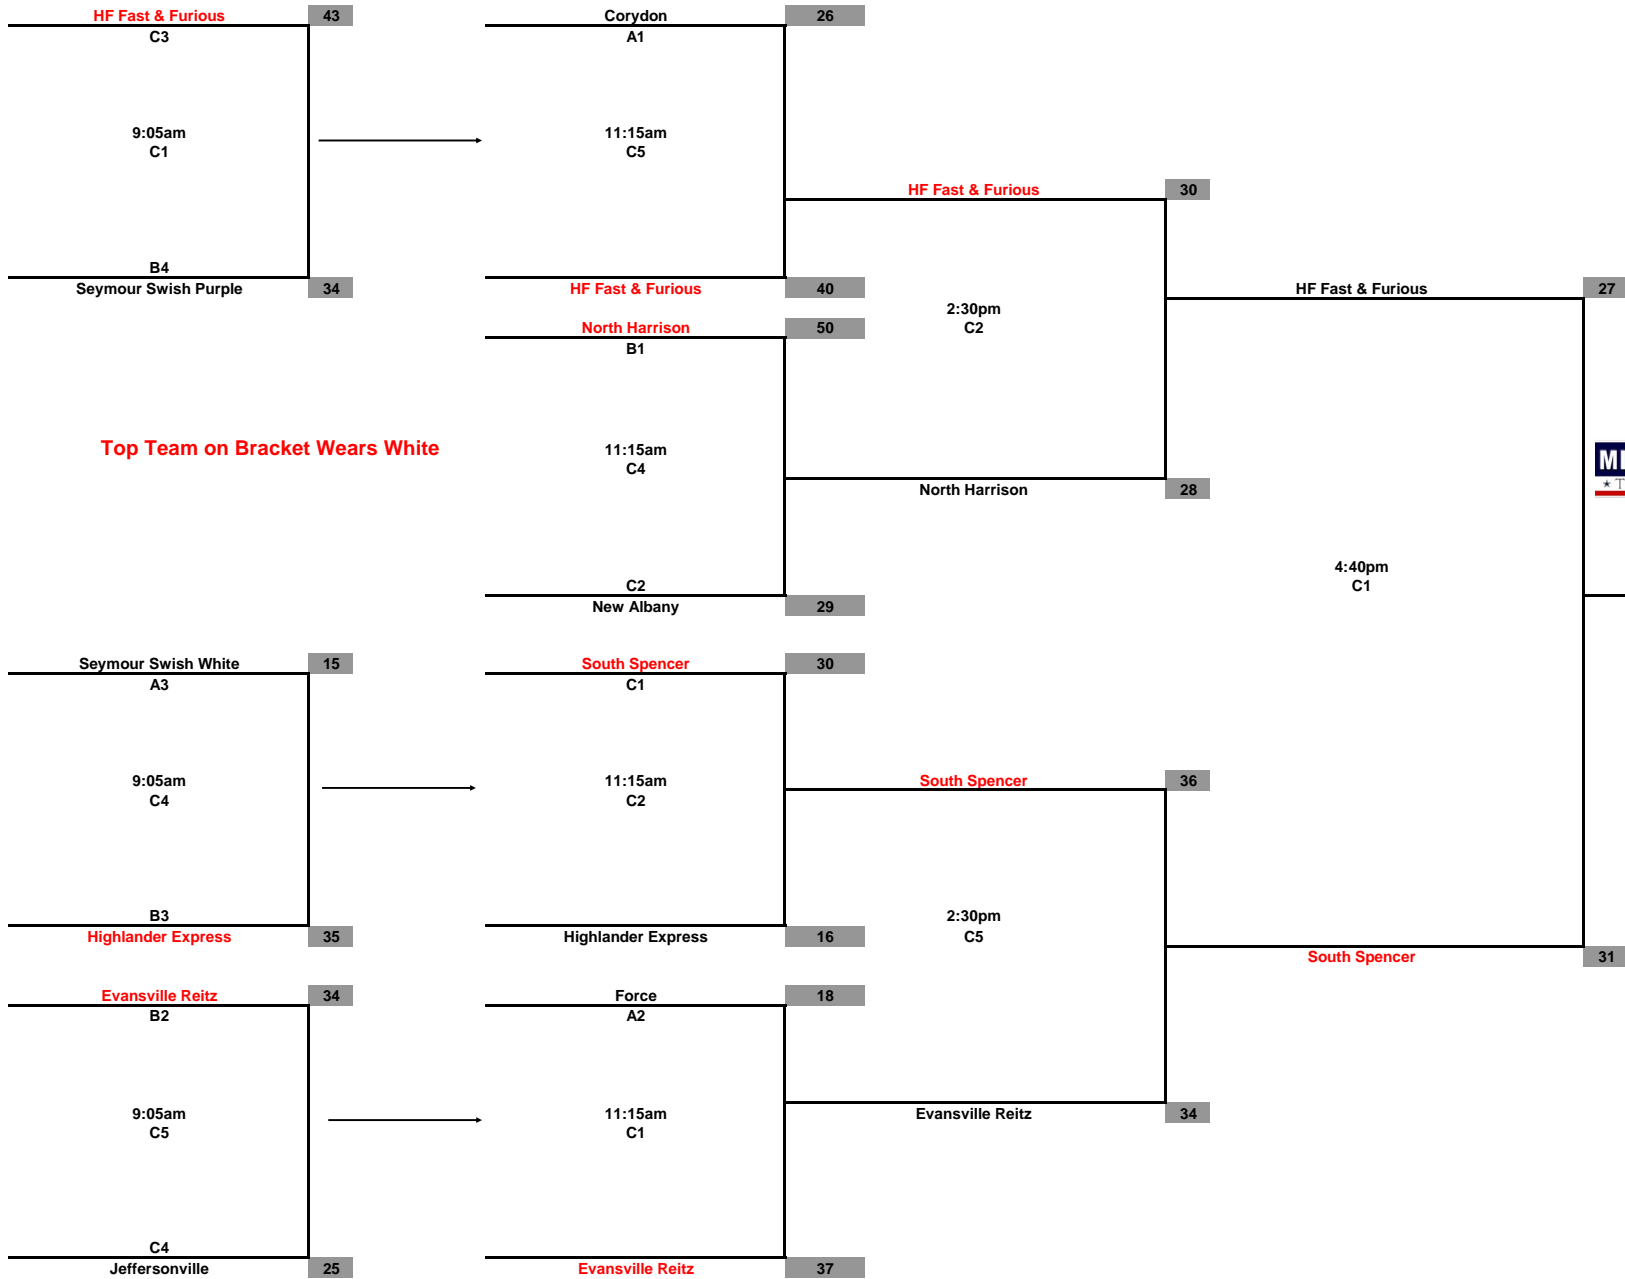

**Midwest Youth Tournaments
So. Indiana Showdown
7th/8th Grade Girls**

**Championship Tournament
Jan. 4, 2015**

**Midwest Youth Tournaments
So. Indiana Showdown
2nd Grade Boys**

**Championship Tournament
Jan. 4, 2015**

**Midwest Youth Tournaments
So. Indiana Showdown
3rd Grade Boys**

Top Team on Bracket Wears White

**Championship Tournament
Jan. 4, 2015**

**Midwest Youth Tournaments
So. Indiana Showdown
4th Grade Boys**

**Championship Tournament
Jan. 4, 2015**

**Midwest Youth Tournaments
So. Indiana Showdown
6th Grade Boys**

**Championship Tournament
Jan. 4, 2015**

**Midwest Youth Tournaments
So. Indiana Showdown
8th Grade Boys**

Top Team on Bracket Wears White

**Championship Tournament
Jan. 4, 2015**