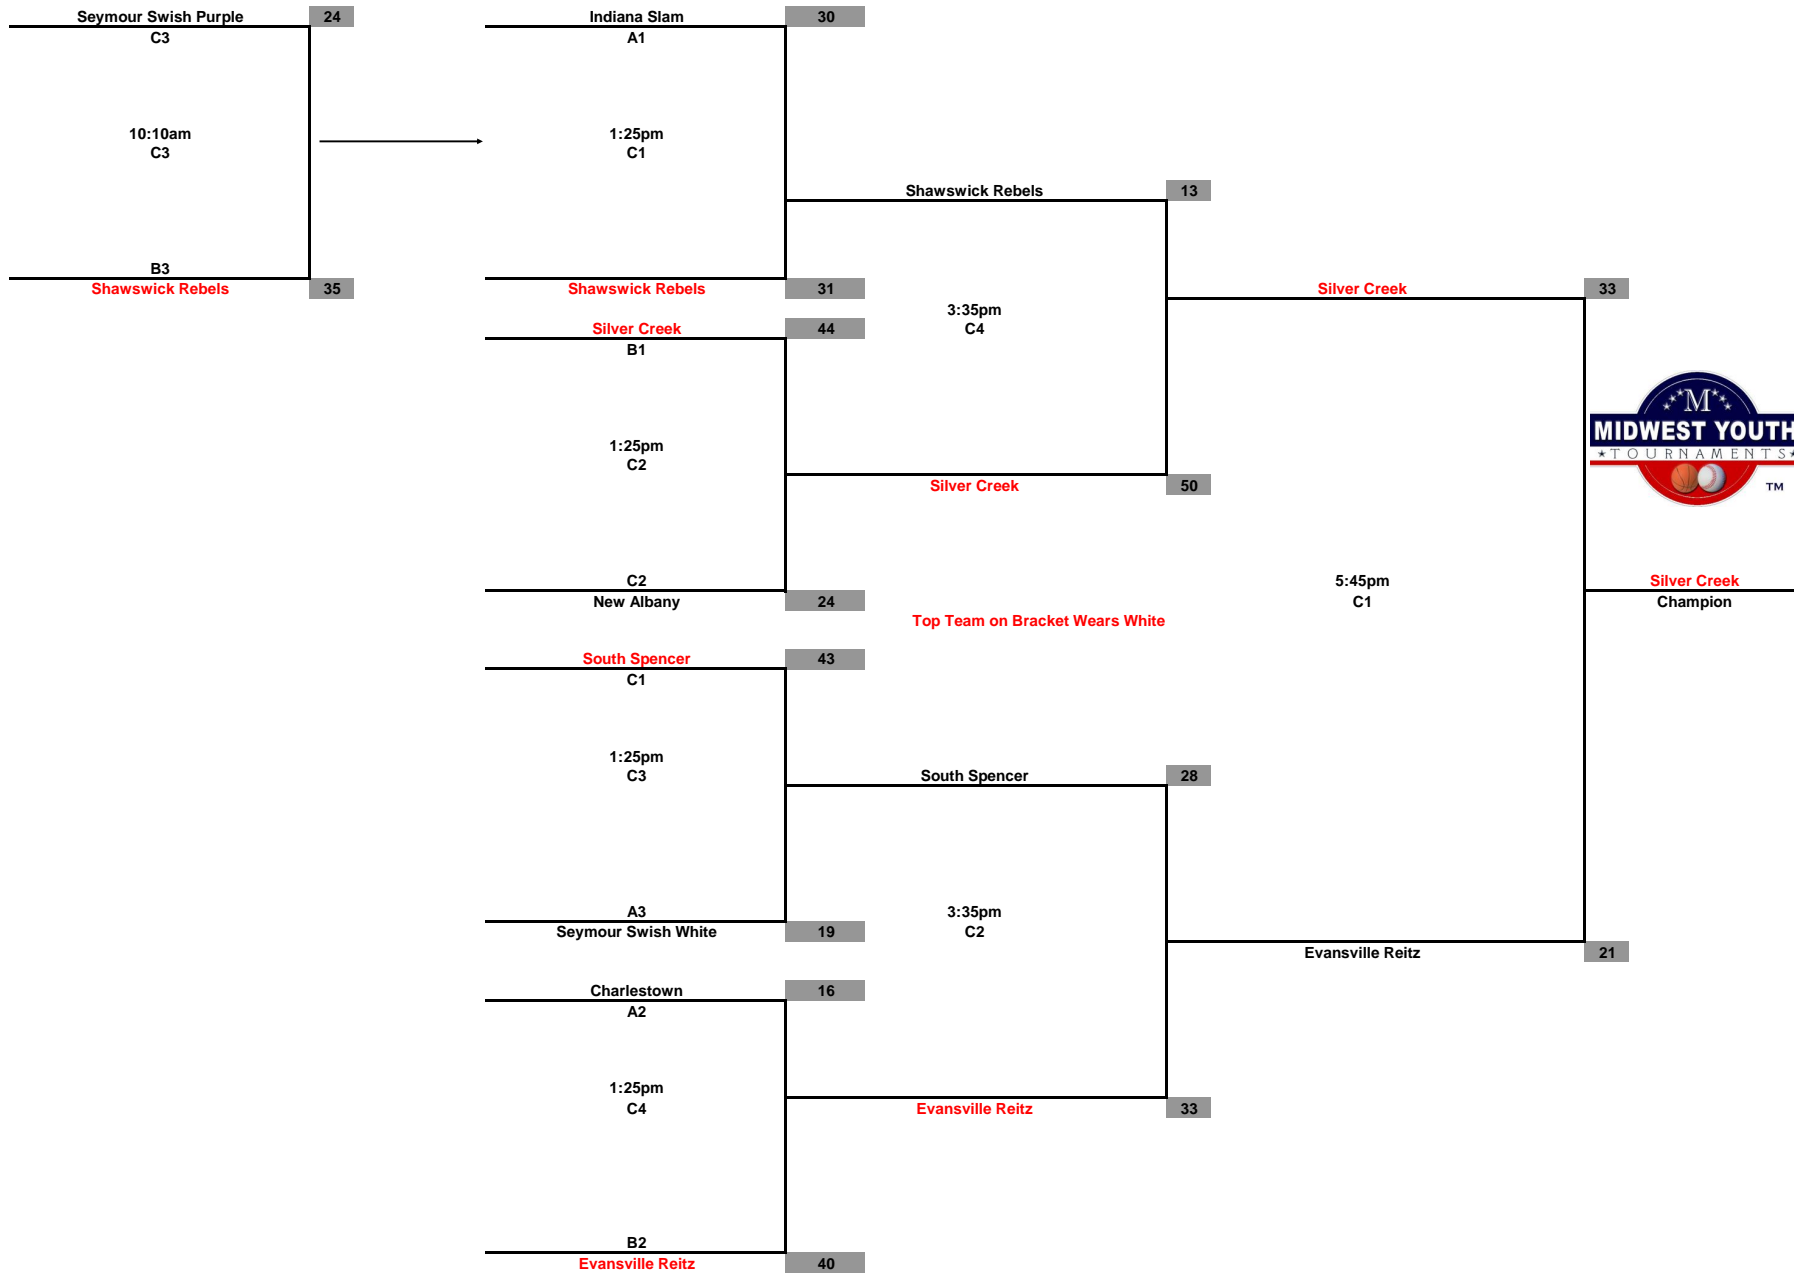

**Midwest Youth Tournaments
So. Indiana Showdown
7th/8th Grade Girls**

**Championship Tournament
Jan. 4, 2015**

**Midwest Youth Tournaments
So. Indiana Showdown
2nd Grade Boys**

**Championship Tournament
Jan. 4, 2015**

**Midwest Youth Tournaments
So. Indiana Showdown
3rd Grade Boys**

Top Team on Bracket Wears White

**Championship Tournament
Jan. 4, 2015**

**Midwest Youth Tournaments
So. Indiana Showdown
4th Grade Boys**

**Championship Tournament
Jan. 4, 2015**

**Midwest Youth Tournaments
So. Indiana Showdown
6th Grade Boys**

**Championship Tournament
Jan. 4, 2015**

**Midwest Youth Tournaments
So. Indiana Showdown
8th Grade Boys**

Top Team on Bracket Wears White

**Championship Tournament
Jan. 4, 2015**