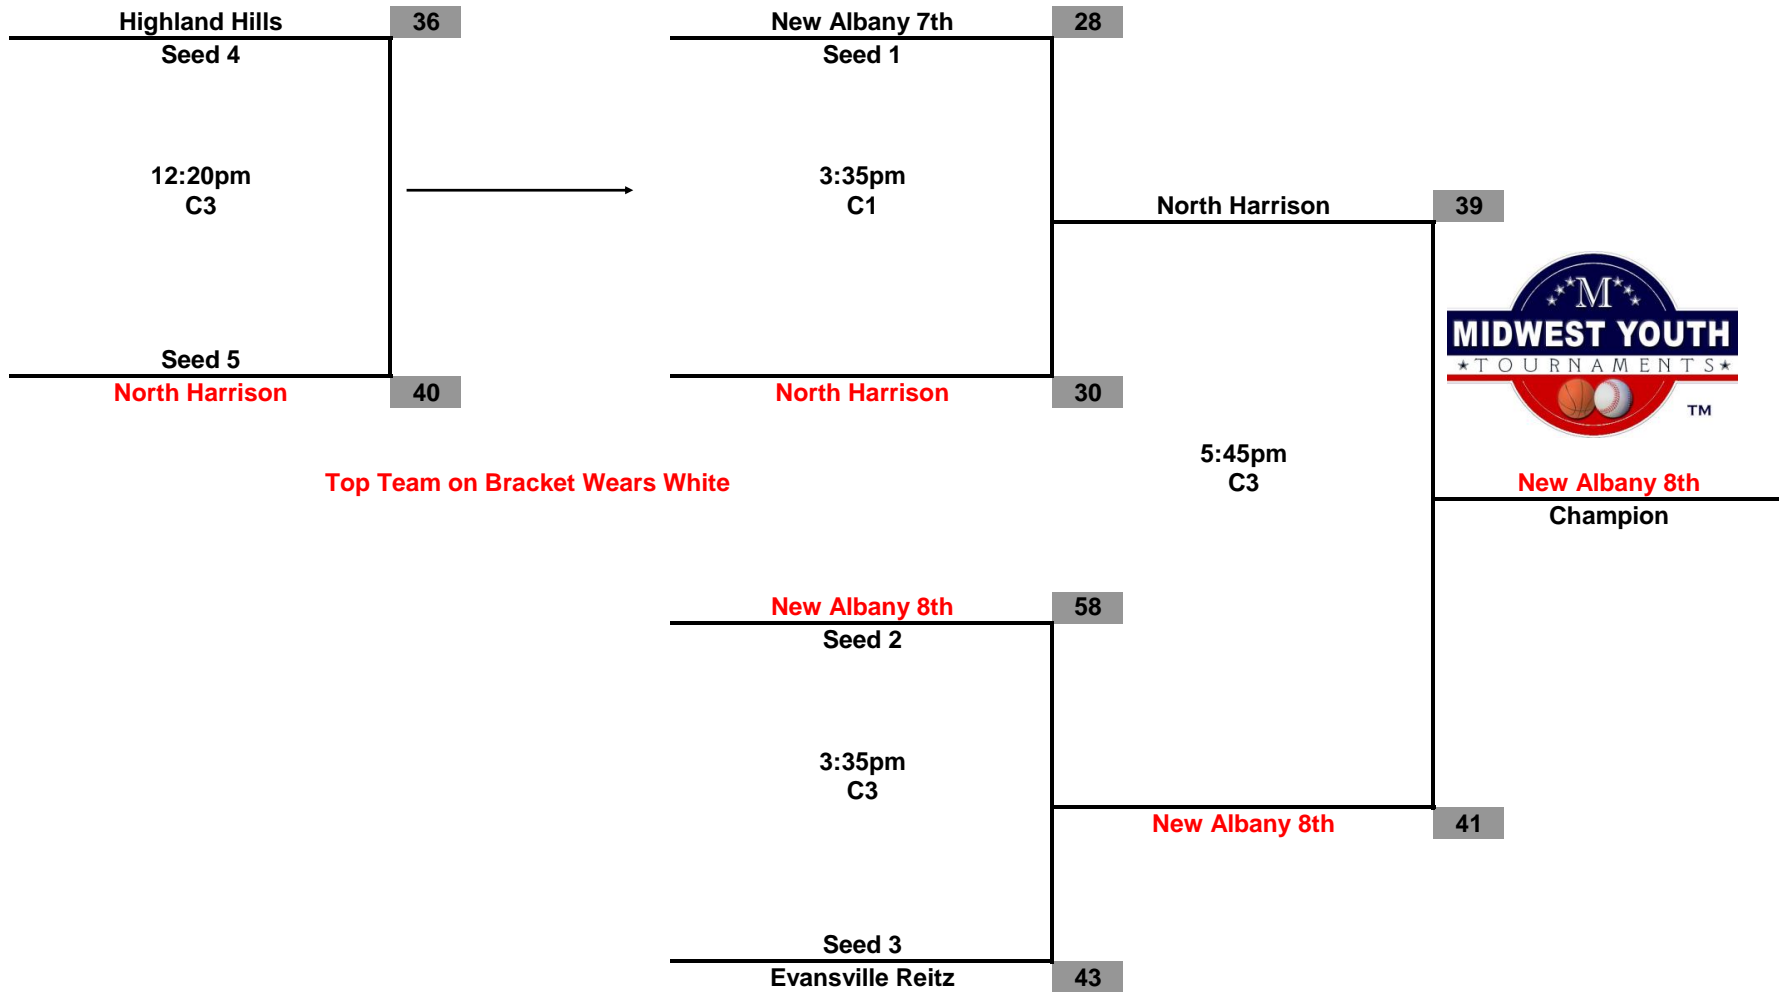

**Midwest Youth Tournaments
So. Indiana Showdown
7th/8th Grade Girls**

**Championship Tournament
Jan. 4, 2015**

**Midwest Youth Tournaments
So. Indiana Showdown
2nd Grade Boys**

**Championship Tournament
Jan. 4, 2015**

**Midwest Youth Tournaments
So. Indiana Showdown
3rd Grade Boys**

Top Team on Bracket Wears White

**Championship Tournament
Jan. 4, 2015**

**Midwest Youth Tournaments
So. Indiana Showdown
4th Grade Boys**

**Championship Tournament
Jan. 4, 2015**

**Midwest Youth Tournaments
So. Indiana Showdown
6th Grade Boys**

**Championship Tournament
Jan. 4, 2015**

**Midwest Youth Tournaments
So. Indiana Showdown
8th Grade Boys**

Top Team on Bracket Wears White

**Championship Tournament
Jan. 4, 2015**