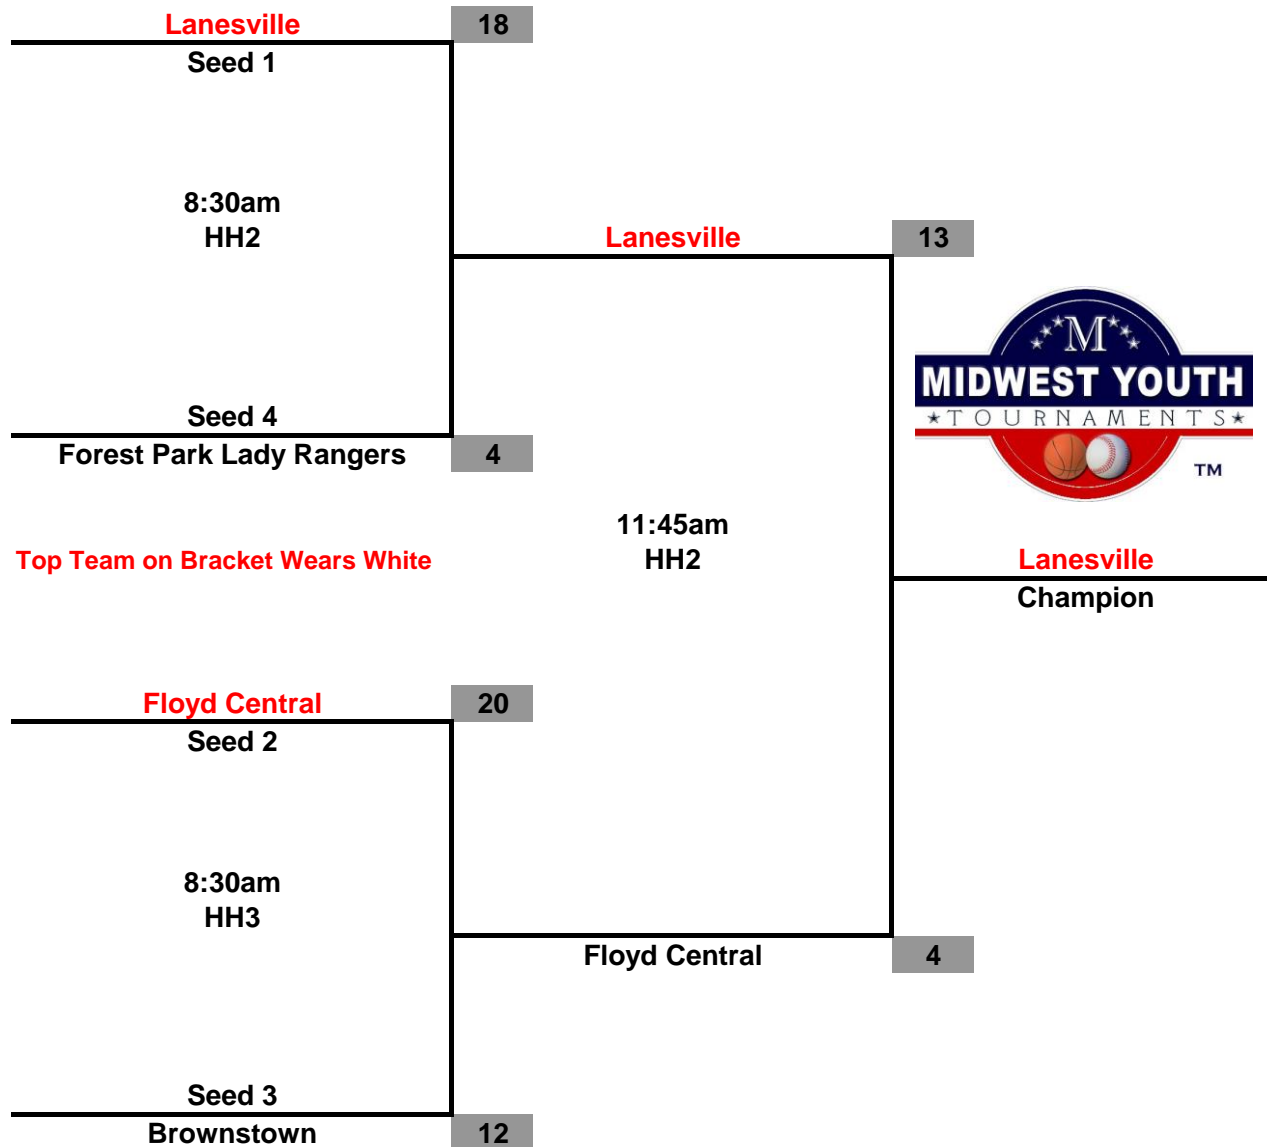

Court Legend
So. Indiana Showdown
Jan. 3-4, 2015

Court	Location
C1-C2 - Aux C3 - Middle C4-C5 - Main	Corydon High School 375 Country Club Road Southeast Corydon , IN 47112
HH 1-3	Highland Hills Middle School 3492 Edwardsville Galena Road Georgetown, IN 47122

**Midwest Youth Tournaments
So. Indiana Showdown
3rd Grade Girls**

**Championship Tournament
Jan. 4, 2015**

Midwest Youth Tournaments So. Indiana Showdown 4th Grade Girls

**Championship Tournament
Jan. 4, 2015**

**Midwest Youth Tournaments
So. Indiana Showdown
5th Grade Girls**

**Championship Tournament
Jan. 4, 2015**

**Midwest Youth Tournaments
So. Indiana Showdown
6th Grade Girls**

**Championship Tournament
Jan. 4, 2015**

Top Team on Bracket Wears White

**Championship Tournament
Jan. 4, 2015**