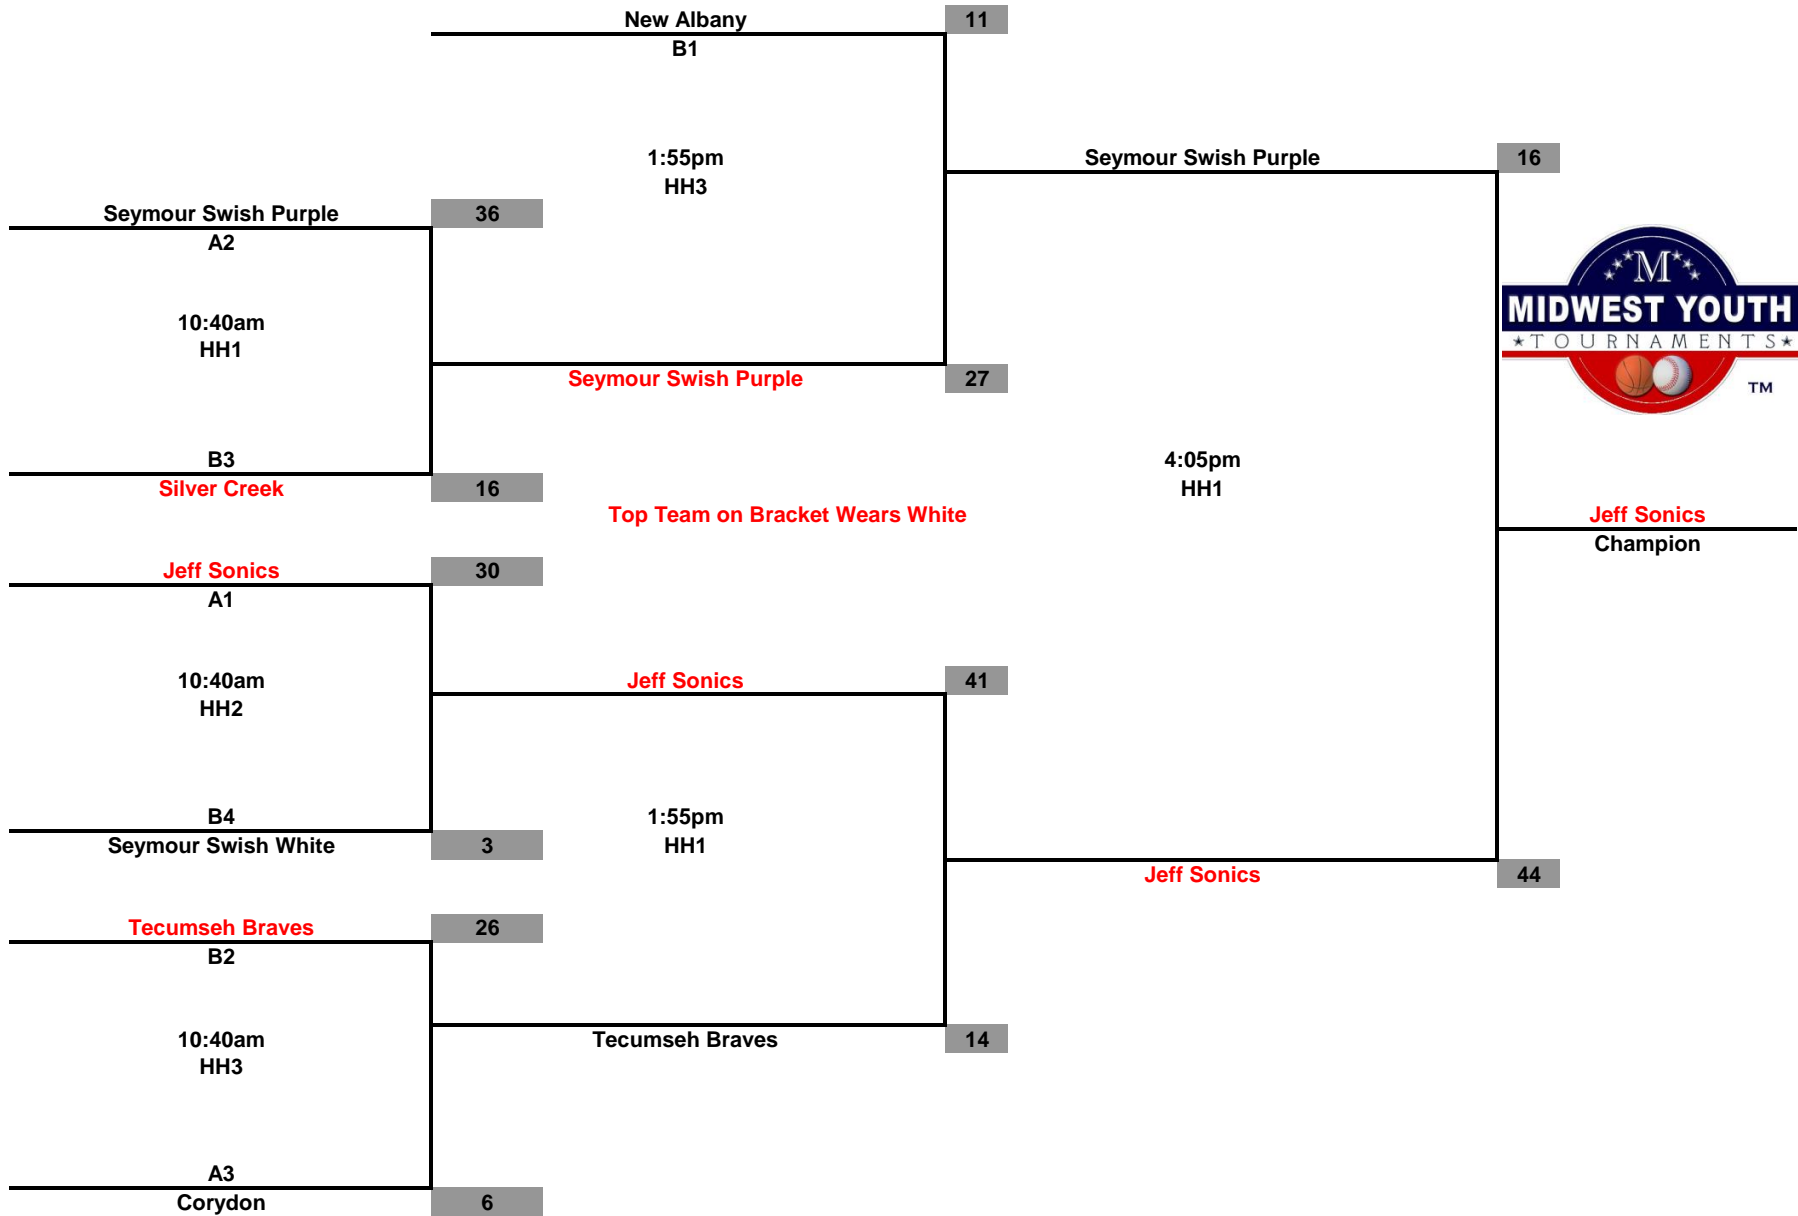

**Midwest Youth Tournaments
So. Indiana Showdown
3rd Grade Girls**

**Championship Tournament
Jan. 4, 2015**

Midwest Youth Tournaments So. Indiana Showdown 4th Grade Girls

**Championship Tournament
Jan. 4, 2015**

**Midwest Youth Tournaments
So. Indiana Showdown
5th Grade Girls**

**Championship Tournament
Jan. 4, 2015**

**Midwest Youth Tournaments
So. Indiana Showdown
6th Grade Girls**

**Championship Tournament
Jan. 4, 2015**

**Midwest Youth Tournaments
So. Indiana Showdown
7th/8th Grade Girls**

**Championship Tournament
Jan. 4, 2015**

**Midwest Youth Tournaments
So. Indiana Showdown
2nd Grade Boys**

**Championship Tournament
Jan. 4, 2015**

**Midwest Youth Tournaments
So. Indiana Showdown
3rd Grade Boys**

Top Team on Bracket Wears White

**Championship Tournament
Jan. 4, 2015**

**Midwest Youth Tournaments
So. Indiana Showdown
4th Grade Boys**