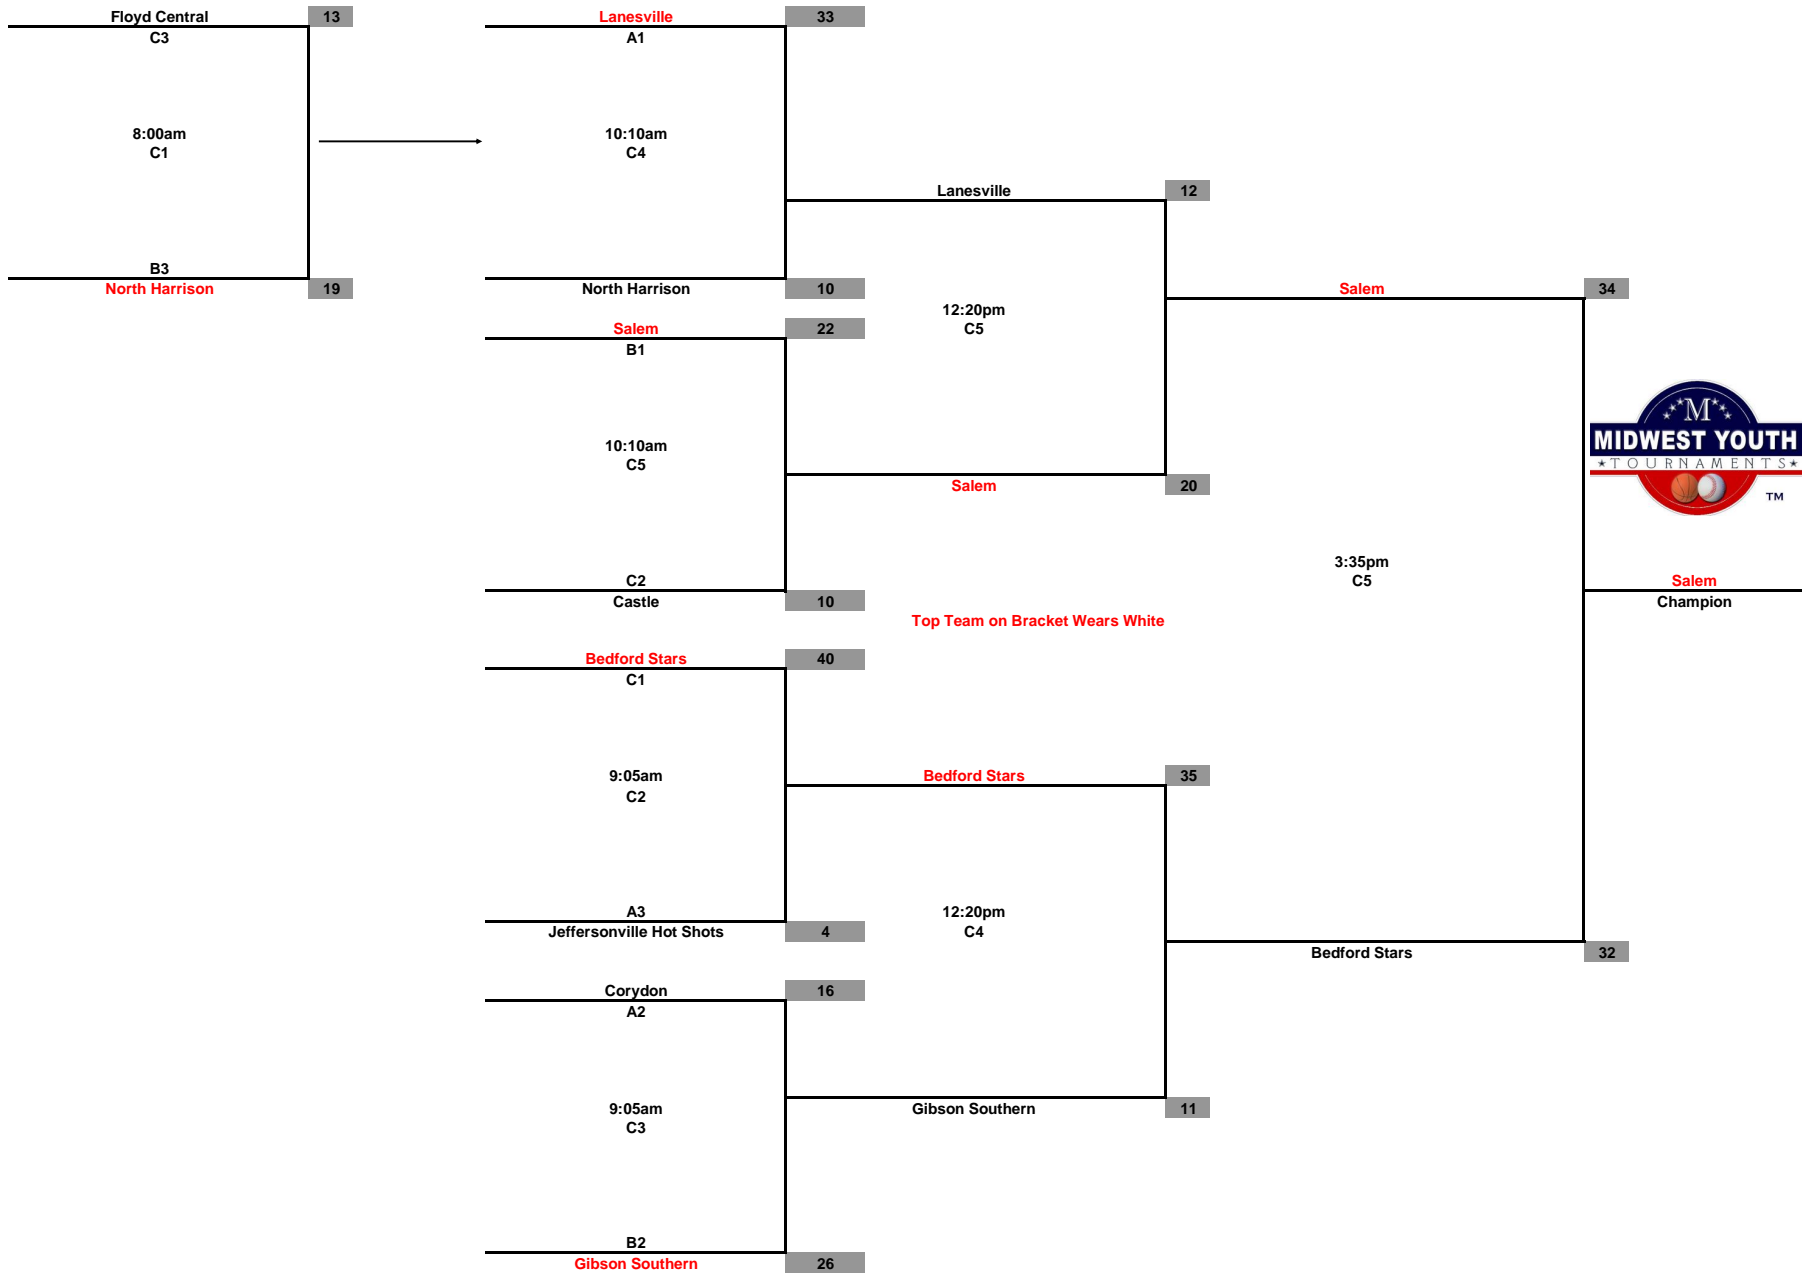

**Midwest Youth Tournaments
So. Indiana Showdown
3rd Grade Girls**

**Championship Tournament
Jan. 4, 2015**

Midwest Youth Tournaments So. Indiana Showdown 4th Grade Girls

**Championship Tournament
Jan. 4, 2015**

**Midwest Youth Tournaments
So. Indiana Showdown
5th Grade Girls**

**Championship Tournament
Jan. 4, 2015**

**Midwest Youth Tournaments
So. Indiana Showdown
6th Grade Girls**

**Championship Tournament
Jan. 4, 2015**

Top Team on Bracket Wears White

**Championship Tournament
Jan. 4, 2015**