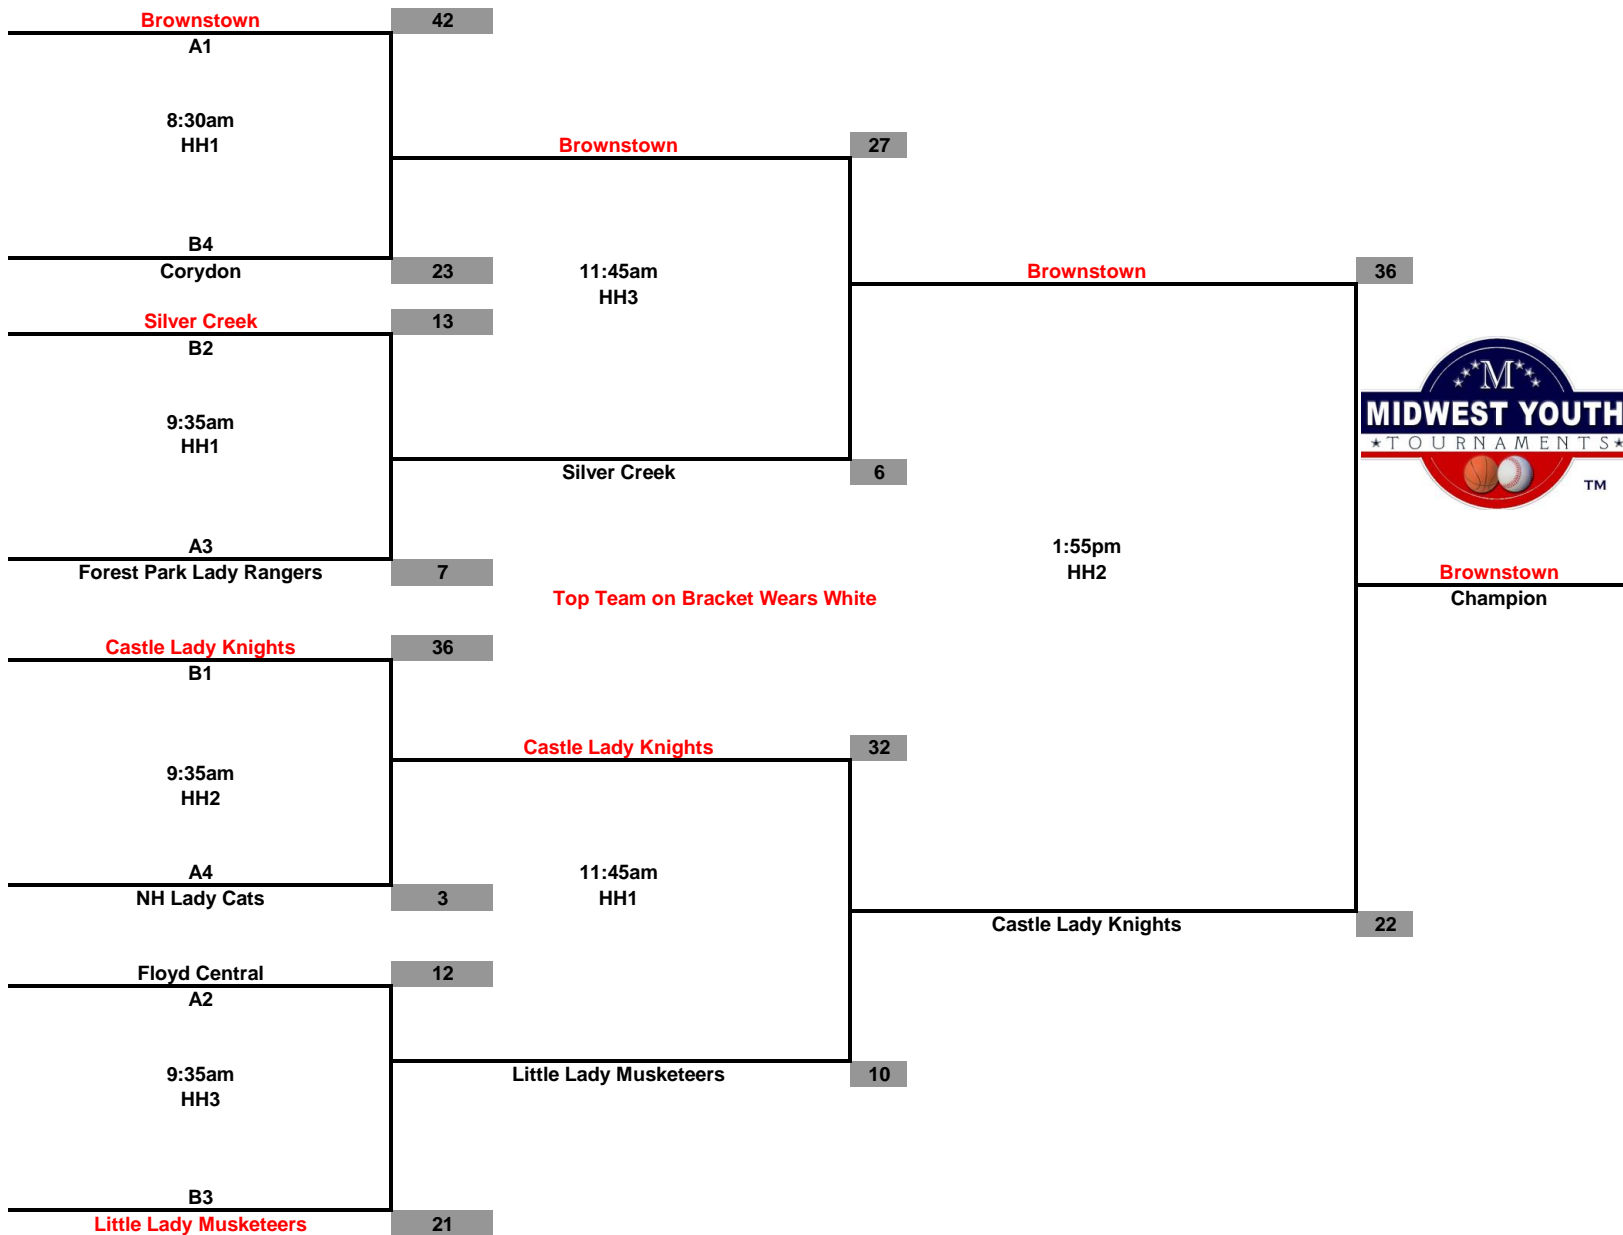

Court Legend
So. Indiana Showdown
Jan. 3-4, 2015

Court	Location
C1-C2 - Aux C3 - Middle C4-C5 - Main	Corydon High School 375 Country Club Road Southeast Corydon , IN 47112
HH 1-3	Highland Hills Middle School 3492 Edwardsville Galena Road Georgetown, IN 47122

**Midwest Youth Tournaments
So. Indiana Showdown
3rd Grade Girls**

**Championship Tournament
Jan. 4, 2015**

Midwest Youth Tournaments So. Indiana Showdown 4th Grade Girls

**Championship Tournament
Jan. 4, 2015**

**Midwest Youth Tournaments
So. Indiana Showdown
5th Grade Girls**

**Championship Tournament
Jan. 4, 2015**

**Midwest Youth Tournaments
So. Indiana Showdown
6th Grade Girls**

**Championship Tournament
Jan. 4, 2015**

Top Team on Bracket Wears White

**Championship Tournament
Jan. 4, 2015**