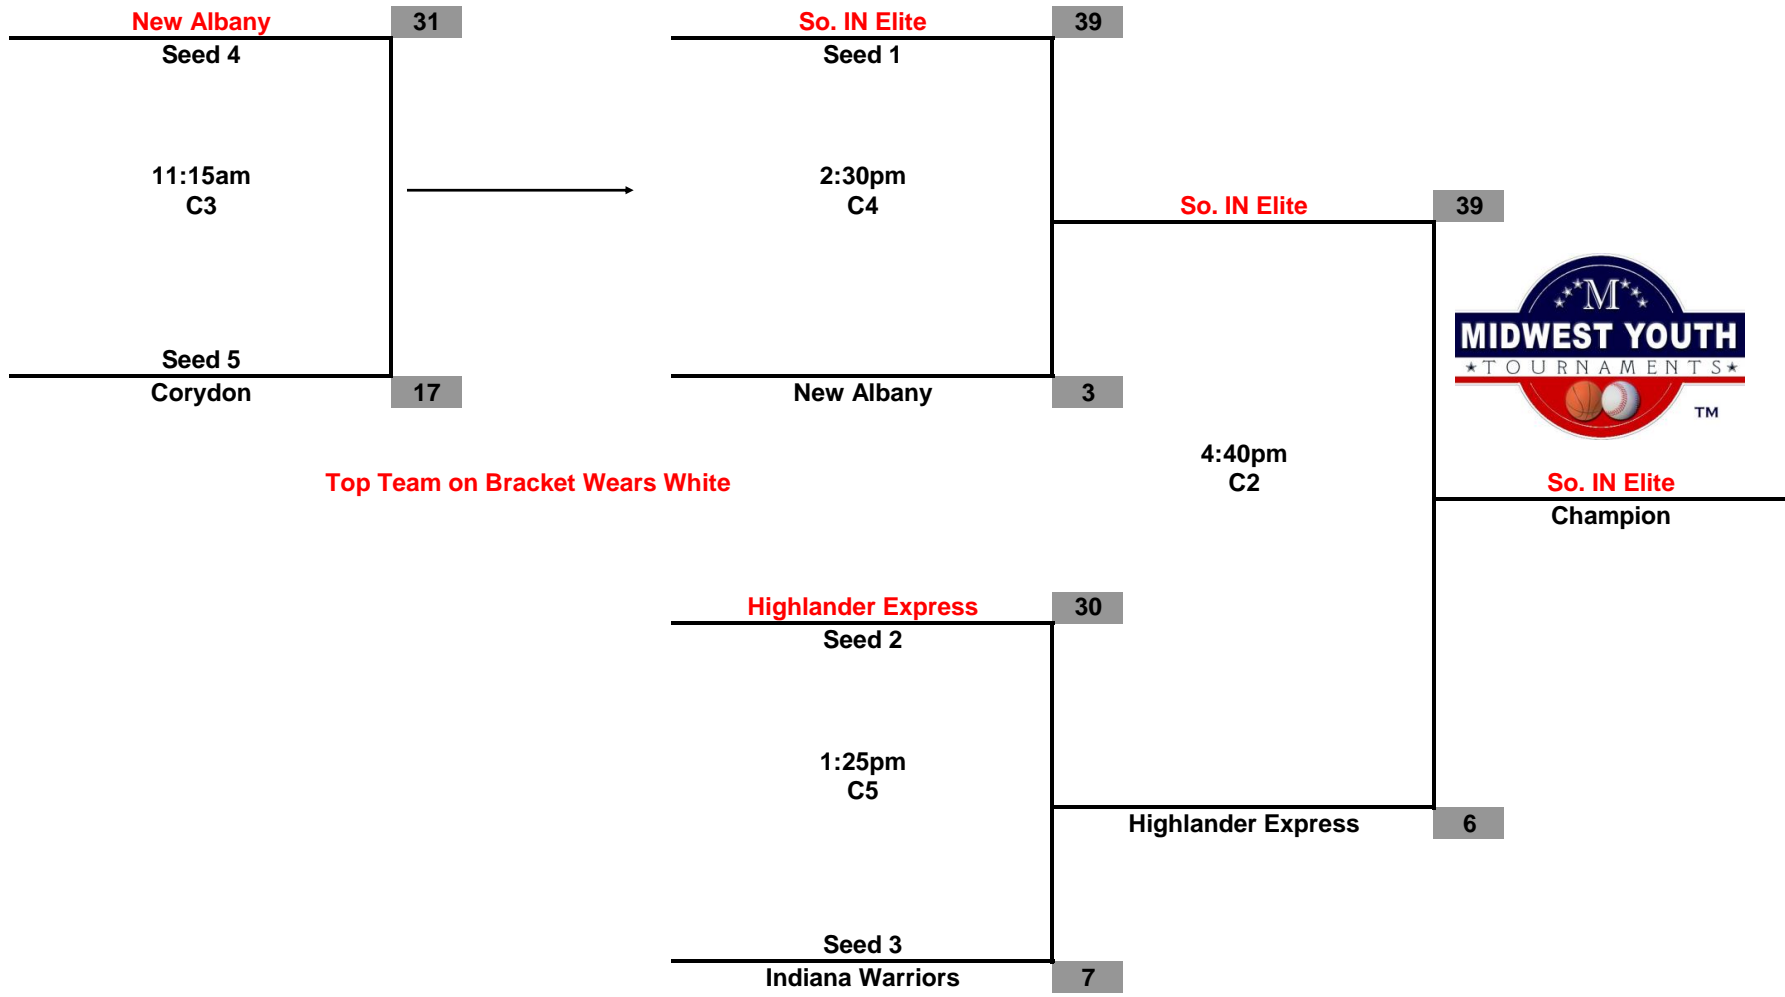

**Midwest Youth Tournaments
So. Indiana Showdown
5th Grade Girls**

**Championship Tournament
Jan. 4, 2015**

**Midwest Youth Tournaments
So. Indiana Showdown
6th Grade Girls**

**Championship Tournament
Jan. 4, 2015**

**Midwest Youth Tournaments
So. Indiana Showdown
7th/8th Grade Girls**

**Championship Tournament
Jan. 4, 2015**

**Midwest Youth Tournaments
So. Indiana Showdown
2nd Grade Boys**

**Championship Tournament
Jan. 4, 2015**

**Midwest Youth Tournaments
So. Indiana Showdown
3rd Grade Boys**

Top Team on Bracket Wears White

**Championship Tournament
Jan. 4, 2015**

**Midwest Youth Tournaments
So. Indiana Showdown
4th Grade Boys**