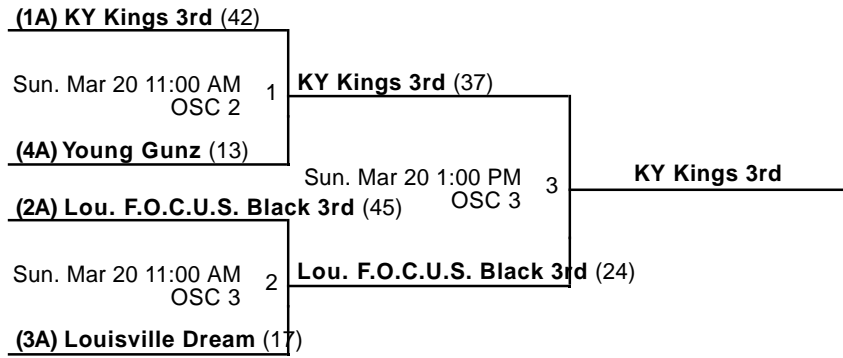

Venues

MSC - MidAmerica Sports Center

Courts

B - Court B

C - Court C

D - Court D

Powered by Exposure Basketball Events

Battle of the Borders
3rd Grade Boys Championship
Mar 18-20, 2016

OSC 2 - Optimum Sports Complex Court 2
OSC 3 - Optimum Sports Complex Court 3

Battle of the Borders

Mar 18-20, 2016

4th Grade Boys

Pool A						
			W	L	PD	PA PS
A4	502 Elite		2	0	12	54 66 1st
A1	KY Kings 4th		1	1	14	58 72 2nd
A3	Lou. F.O.C.U.S. Black 4th		1	1	-4	60 56 3rd
A2	H+B Rebels		0	2	-22	74 52 4th