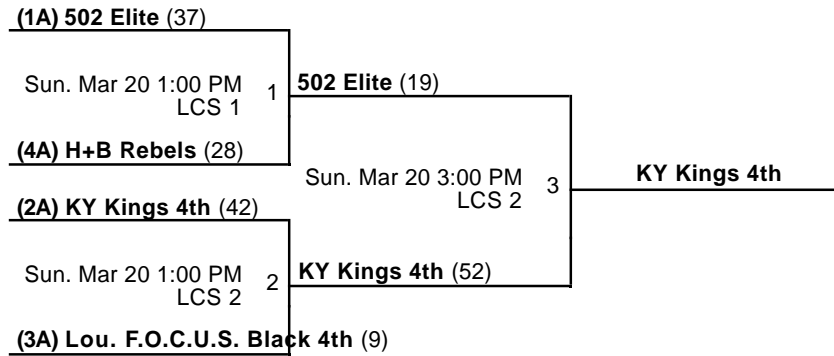

Venues

MSC - MidAmerica Sports Center

Courts

B - Court B

D - Court D

Powered by Exposure Basketball Events

Battle of the Borders
4th Grade Boys Championship
Mar 18-20, 2016

LCS 1 - Louisville Collegiate School Court 1
LCS 2 - Louisville Collegiate School Court 2