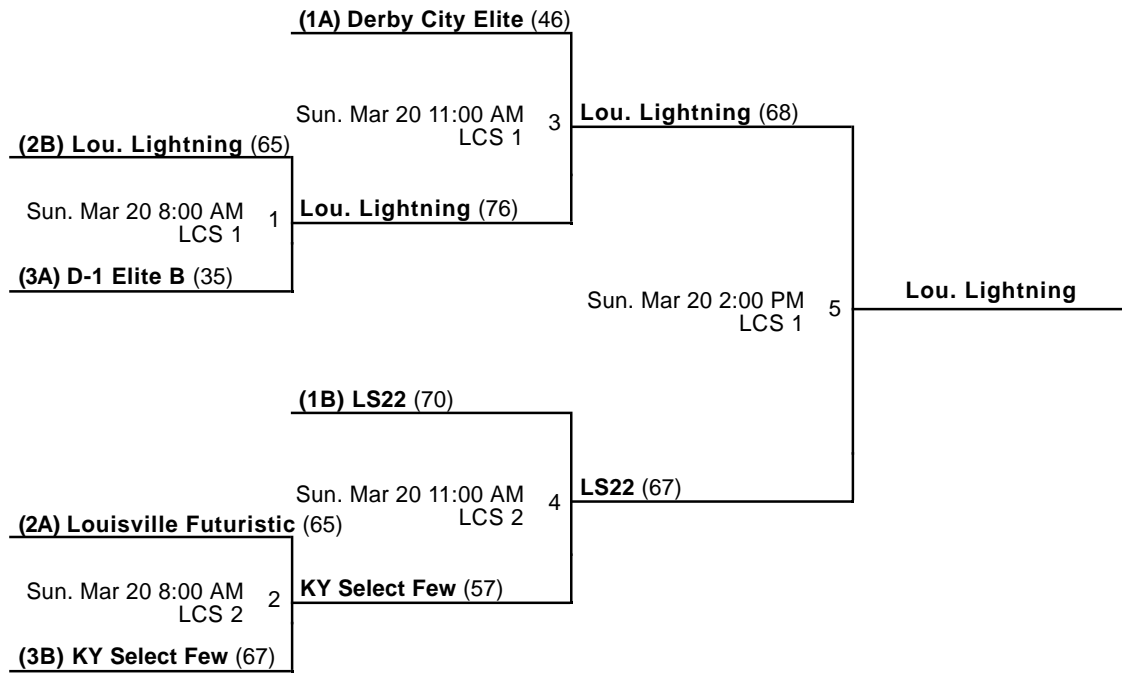

Battle of the Borders

Mar 18-20, 2016

11th Grade Boys

Pool A						
	W	L	PD	PA	PS	
A2 Derby City Elite	2	0	27	77	130	1st
A3 Louisville Futuristic	1	1	-4	119	115	2nd
A1 D-1 Elite B	0	2	-23	118	69	3rd

Pool B						
	W	L	PD	PA	PS	
B3 LS22	2	0	15	149	164	1st
B1 Lou. Lightning	1	1	4	163	167	2nd
B2 KY Select Few	0	2	-19	151	132	3rd

Date	Time	Venue	Court	Home/Away	Score
Sat, 3/19	8:00 AM	MSC	B	A1 vs A2	17 - 63
Sat, 3/19	10:10 AM	MSC	C	A3 vs A1	55 - 52
Sat, 3/19	12:20 PM	MSC	D	A2 vs A3	67 - 60

Date	Time	Venue	Court	Home/Away	Score
Sat, 3/19	2:30 PM	MSC	B	B1 vs B2	78 - 72
Sat, 3/19	4:40 PM	MSC	A	B3 vs B1	91 - 89
Sat, 3/19	6:50 PM	MSC	A	B2 vs B3	60 - 73

Venues

MSC - MidAmerica Sports Center

Courts

A - Court A

B - Court B

C - Court C

D - Court D

Powered by Exposure Basketball Events

Battle of the Borders
**11th Grade Boys
Championship**

Mar 18-20, 2016

LCS 1 - Louisville Collegiate School Court 1   LCS 2 - Louisville Collegiate School Court 2