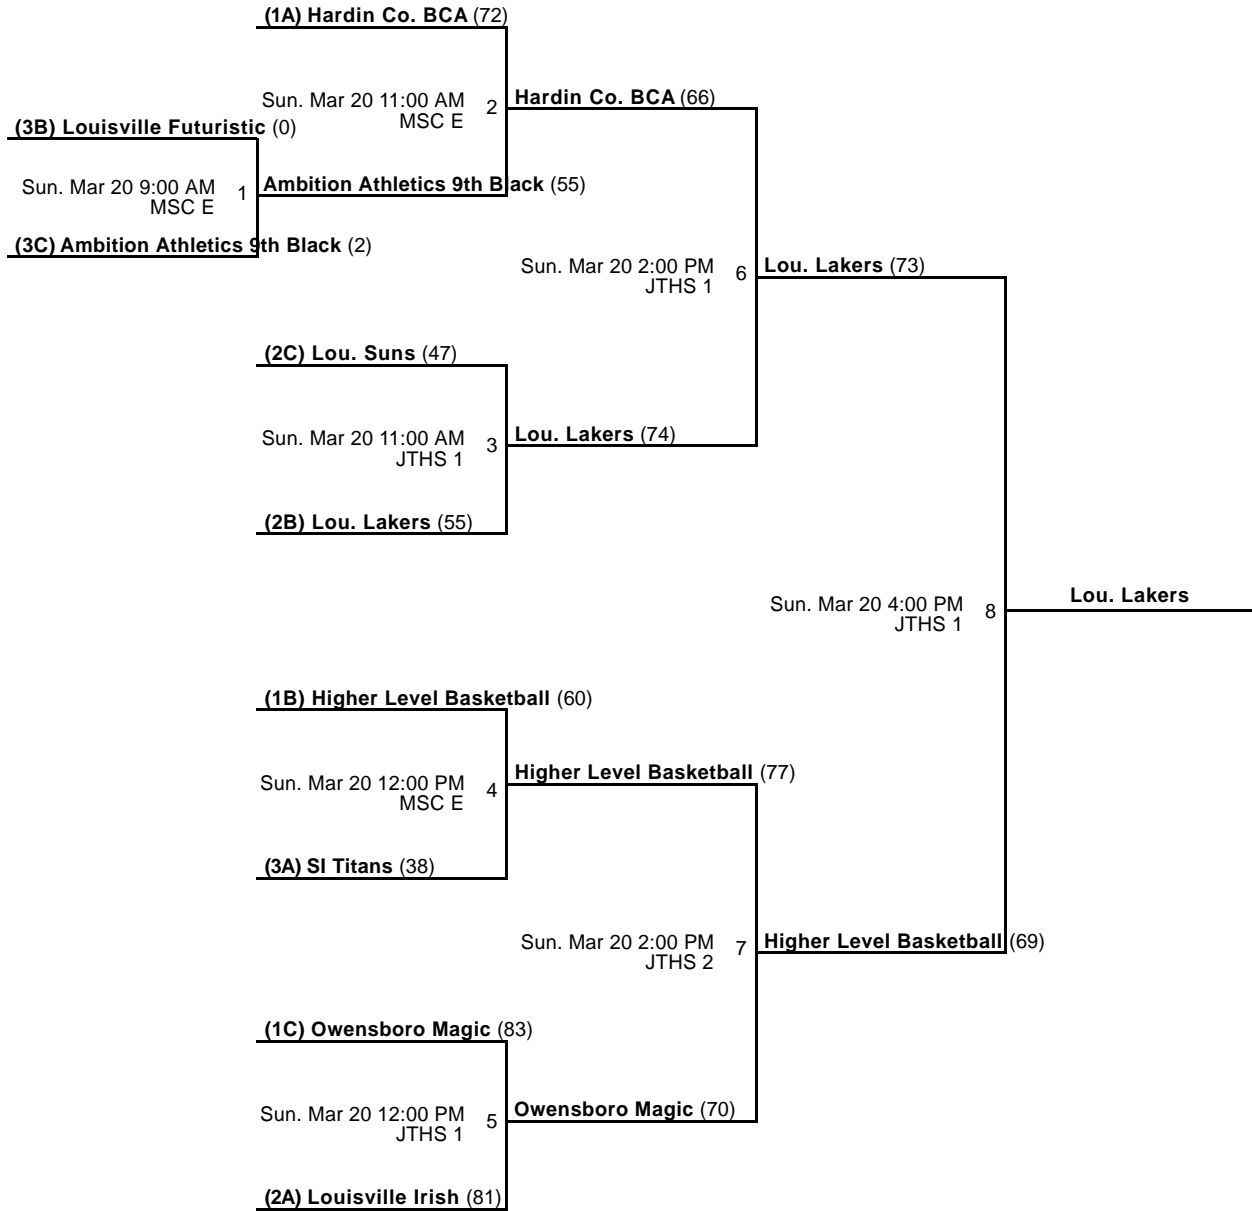

Battle of the Borders
**10th Grade Boys
Championship**
Mar 18-20, 2016

JTHS 1 - Jeffersontown High School Court 1 JTHS 2 - Jeffersontown High School Court 2
MSC E - MidAmerica Sports Center Court E

Battle of the Borders

Mar 18-20, 2016

11th Grade Boys

Pool A						
	W	L	PD	PA	PS	
A2 Derby City Elite	2	0	27	77	130	1st
A3 Louisville Futuristic	1	1	-4	119	115	2nd
A1 D-1 Elite B	0	2	-23	118	69	3rd

Pool B						
	W	L	PD	PA	PS	
B3 LS22	2	0	15	149	164	1st
B1 Lou. Lightning	1	1	4	163	167	2nd
B2 KY Select Few	0	2	-19	151	132	3rd

Date	Time	Venue	Court	Home/Away	Score
Sat, 3/19	8:00 AM	MSC	B	A1 vs A2	17 - 63
Sat, 3/19	10:10 AM	MSC	C	A3 vs A1	55 - 52
Sat, 3/19	12:20 PM	MSC	D	A2 vs A3	67 - 60

Date	Time	Venue	Court	Home/Away	Score
Sat, 3/19	2:30 PM	MSC	B	B1 vs B2	78 - 72
Sat, 3/19	4:40 PM	MSC	A	B3 vs B1	91 - 89
Sat, 3/19	6:50 PM	MSC	A	B2 vs B3	60 - 73

Venues

MSC - MidAmerica Sports Center

Courts

A - Court A

B - Court B

C - Court C

D - Court D

Powered by Exposure Basketball Events