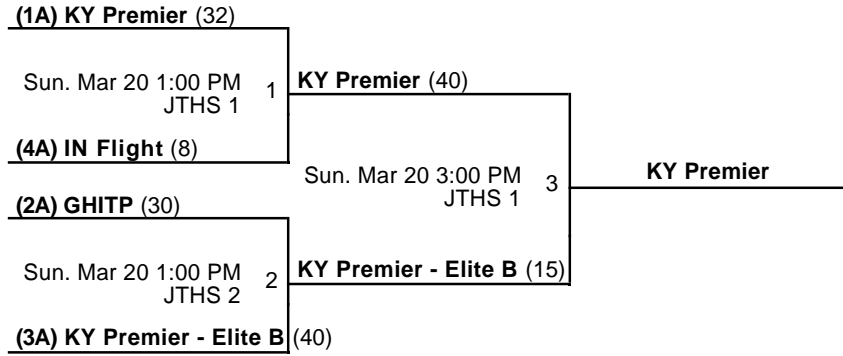

Venues

OSC - Optimum Sports Complex

Courts

3 - Court 3

Powered by Exposure Basketball Events

Battle of the Borders
4th Grade Girls Championship
Mar 18-20, 2016

JTBS 1 - Jeffersontown High School Court 1
JTBS 2 - Jeffersontown High School Court 2

Battle of the Borders

Mar 18-20, 2016

6th Grade Girls

Pool A						
	W	L	PD	PA	PS	
A4 IN Elite SWISH	2	0	24	43	72	1st
A3 Lou. Jaguars 6th	1	1	9	56	65	2nd
A2 Southern KY Starz	1	1	7	44	55	3rd
A1 ELC 6th	0	2	-40	71	22	4th