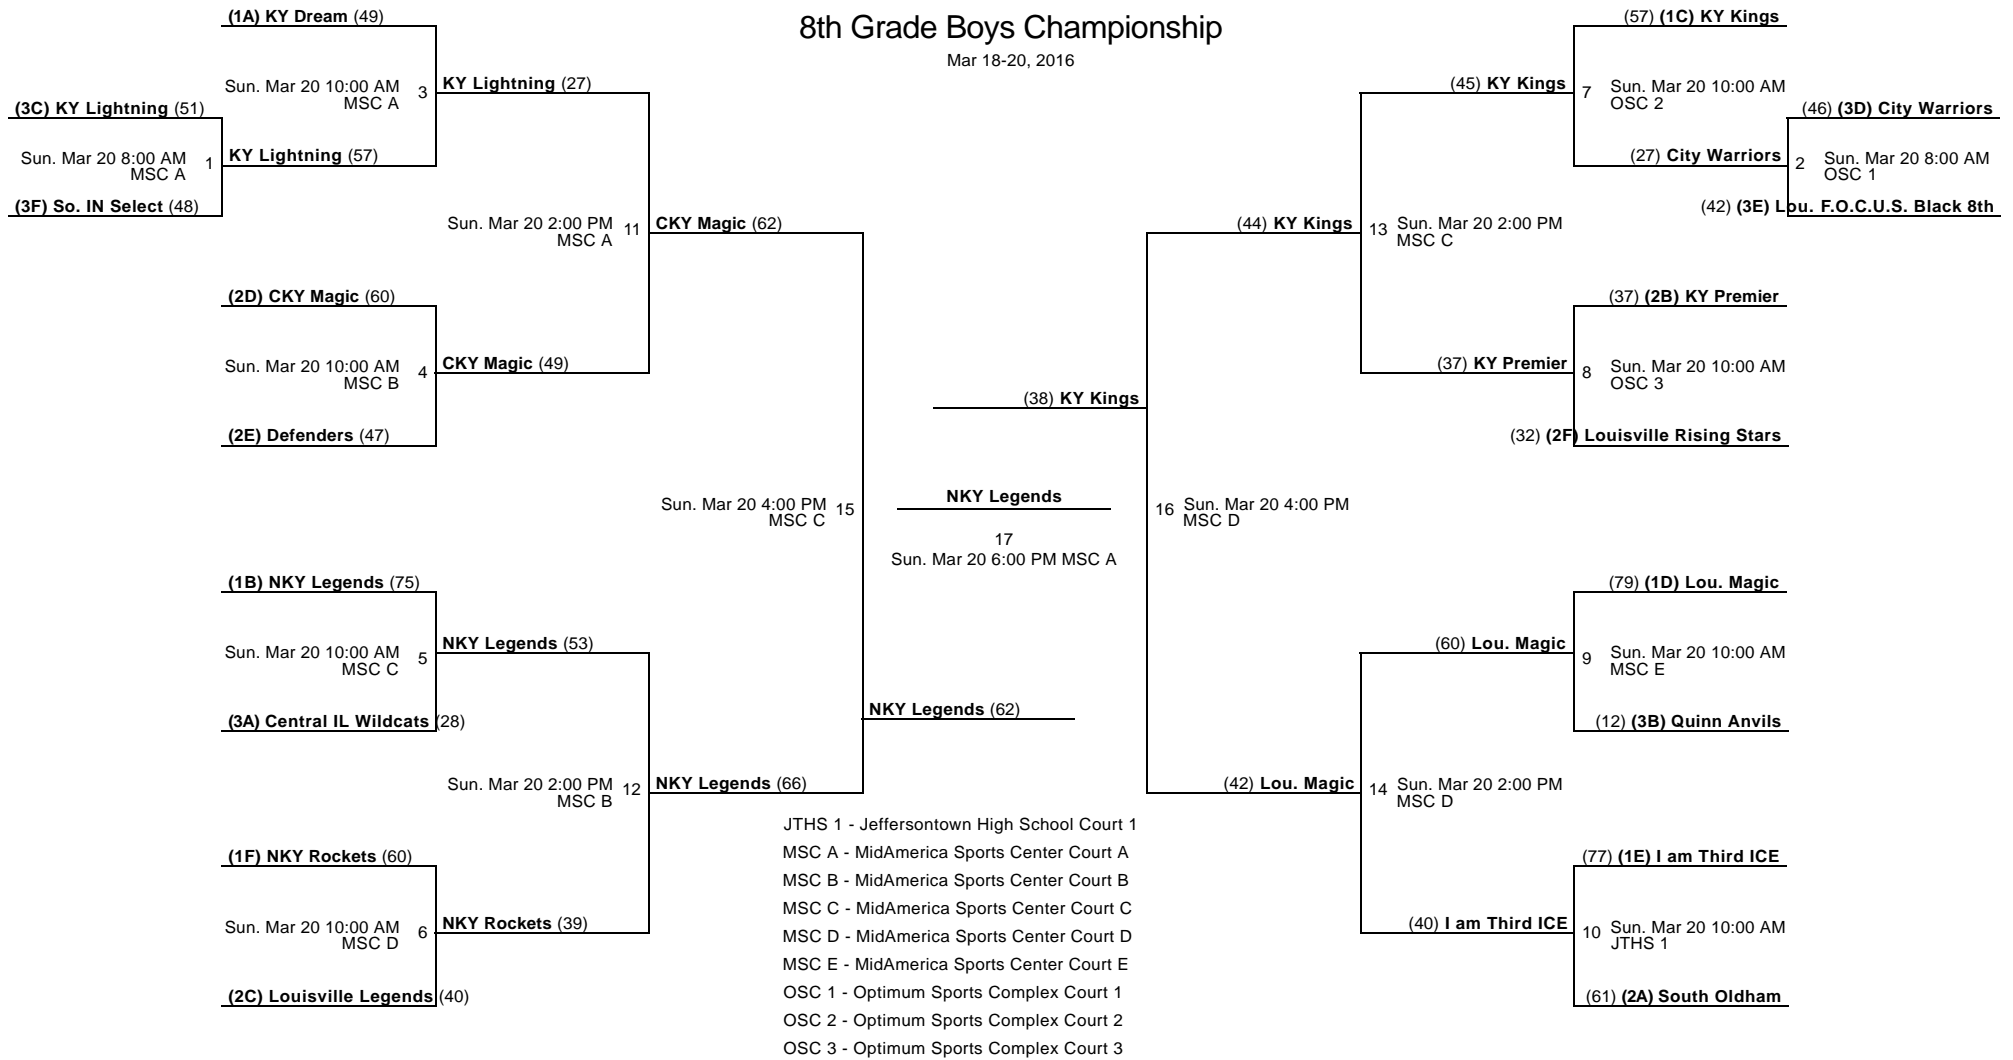

E - Court E

1 - Court 1

2 - Court 2

Battle of the Borders

8th Grade Boys Championship

Mar 18-20, 2016

JTHS 1 - Jeffersontown High School Court 1
 MSC A - MidAmerica Sports Center Court A
 MSC B - MidAmerica Sports Center Court B
 MSC C - MidAmerica Sports Center Court C
 MSC D - MidAmerica Sports Center Court D
 MSC E - MidAmerica Sports Center Court E
 OSC 1 - Optimum Sports Complex Court 1
 OSC 2 - Optimum Sports Complex Court 2
 OSC 3 - Optimum Sports Complex Court 3