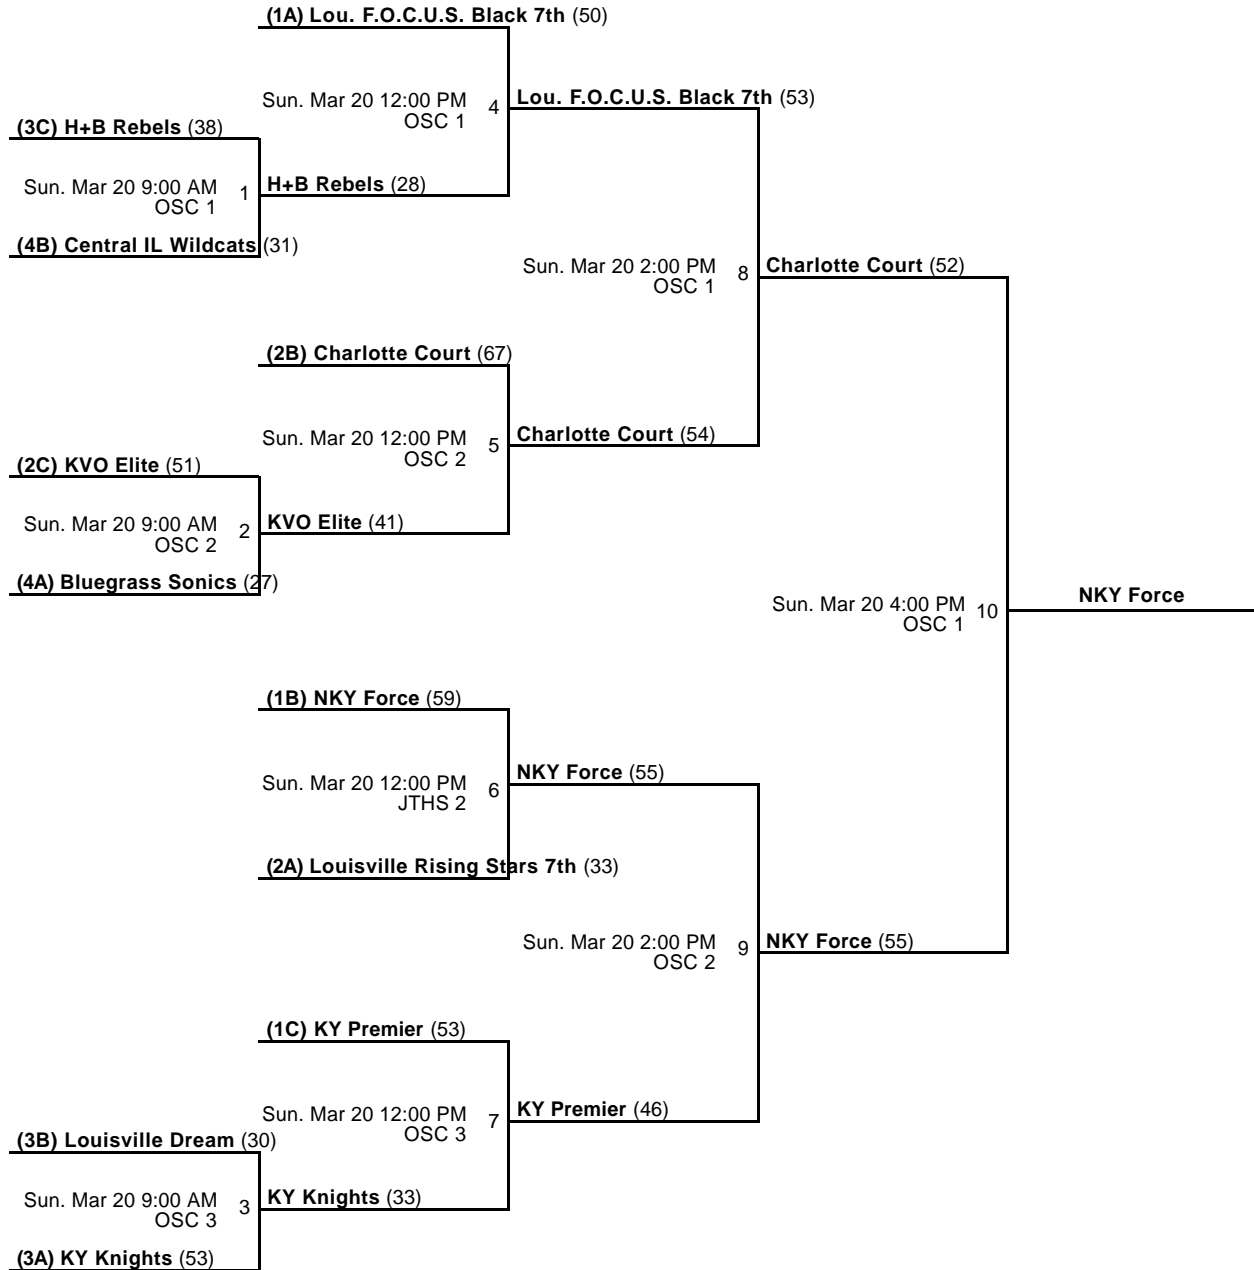

2 - Court 2

Powered by Exposure Basketball Events

Battle of the Borders

7th Grade Boys Championship

Mar 18-20, 2016

JTHS 2 - Jeffersontown High School Court 2 OSC 1 - Optimum Sports Complex Court 1
 OSC 2 - Optimum Sports Complex Court 2 OSC 3 - Optimum Sports Complex Court 3