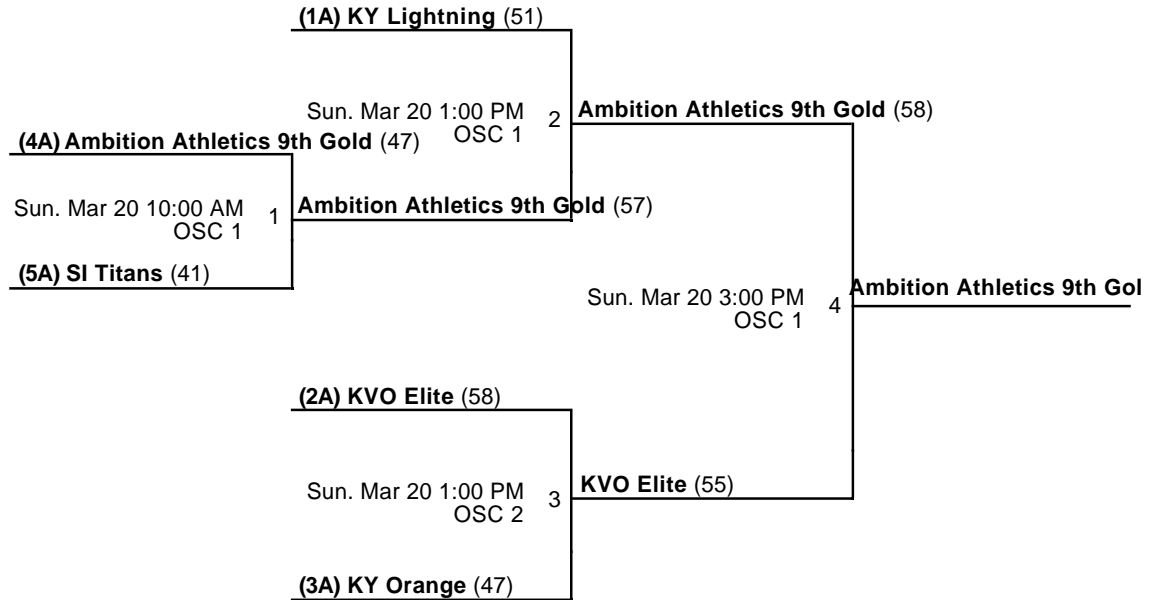

Venues

LCS - Louisville Collegiate School

Courts

1 - Court 1

2 - Court 2

Powered by Exposure Basketball Events

Battle of the Borders
9th Grade Boys Championship
 Mar 18-20, 2016

OSC 1 - Optimum Sports Complex Court 1 OSC 2 - Optimum Sports Complex Court 2