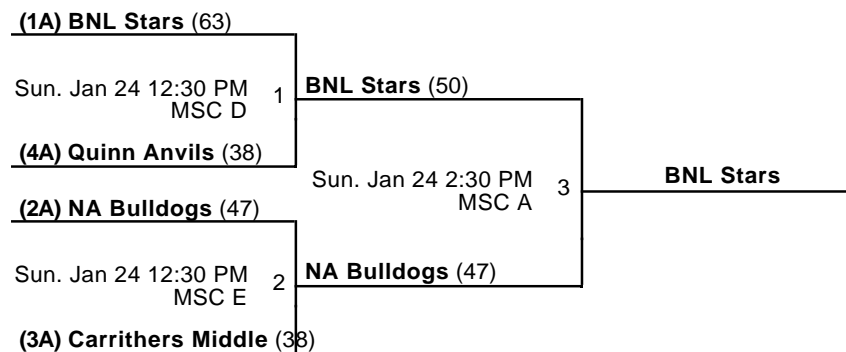

Venues

MSC - MidAmerica Sports Center

Courts

A - Court A

C - Court C

D - Court D

E - Court E

Powered by Exposure Basketball Events

Bluegrass School Team Championship & KY Super

8th Grade Boys - Bluegrass
School Team Championship

Jan 23-24, 2016

MSC A - MidAmerica Sports Center Court A

MSC D - MidAmerica Sports Center Court D

MSC E - MidAmerica Sports Center Court E