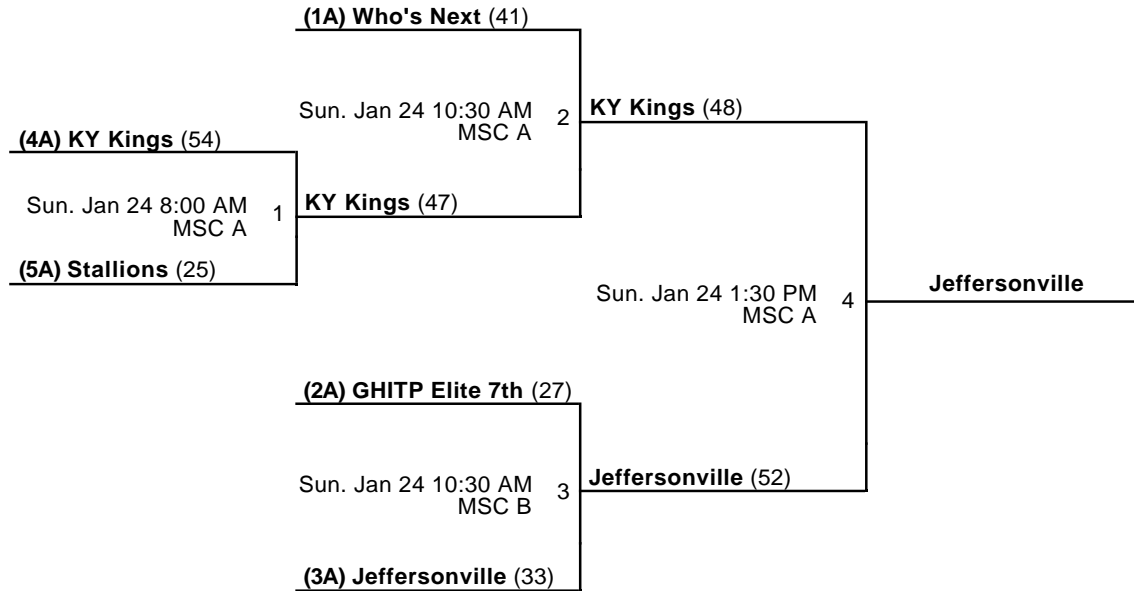

Bluegrass School Team Championship & KY Super Regional

8th Grade Boys - KY Super Regional Championship

Jan 23-24, 2016

MSC A - MidAmerica Sports Center Court A MSC B - MidAmerica Sports Center Court B