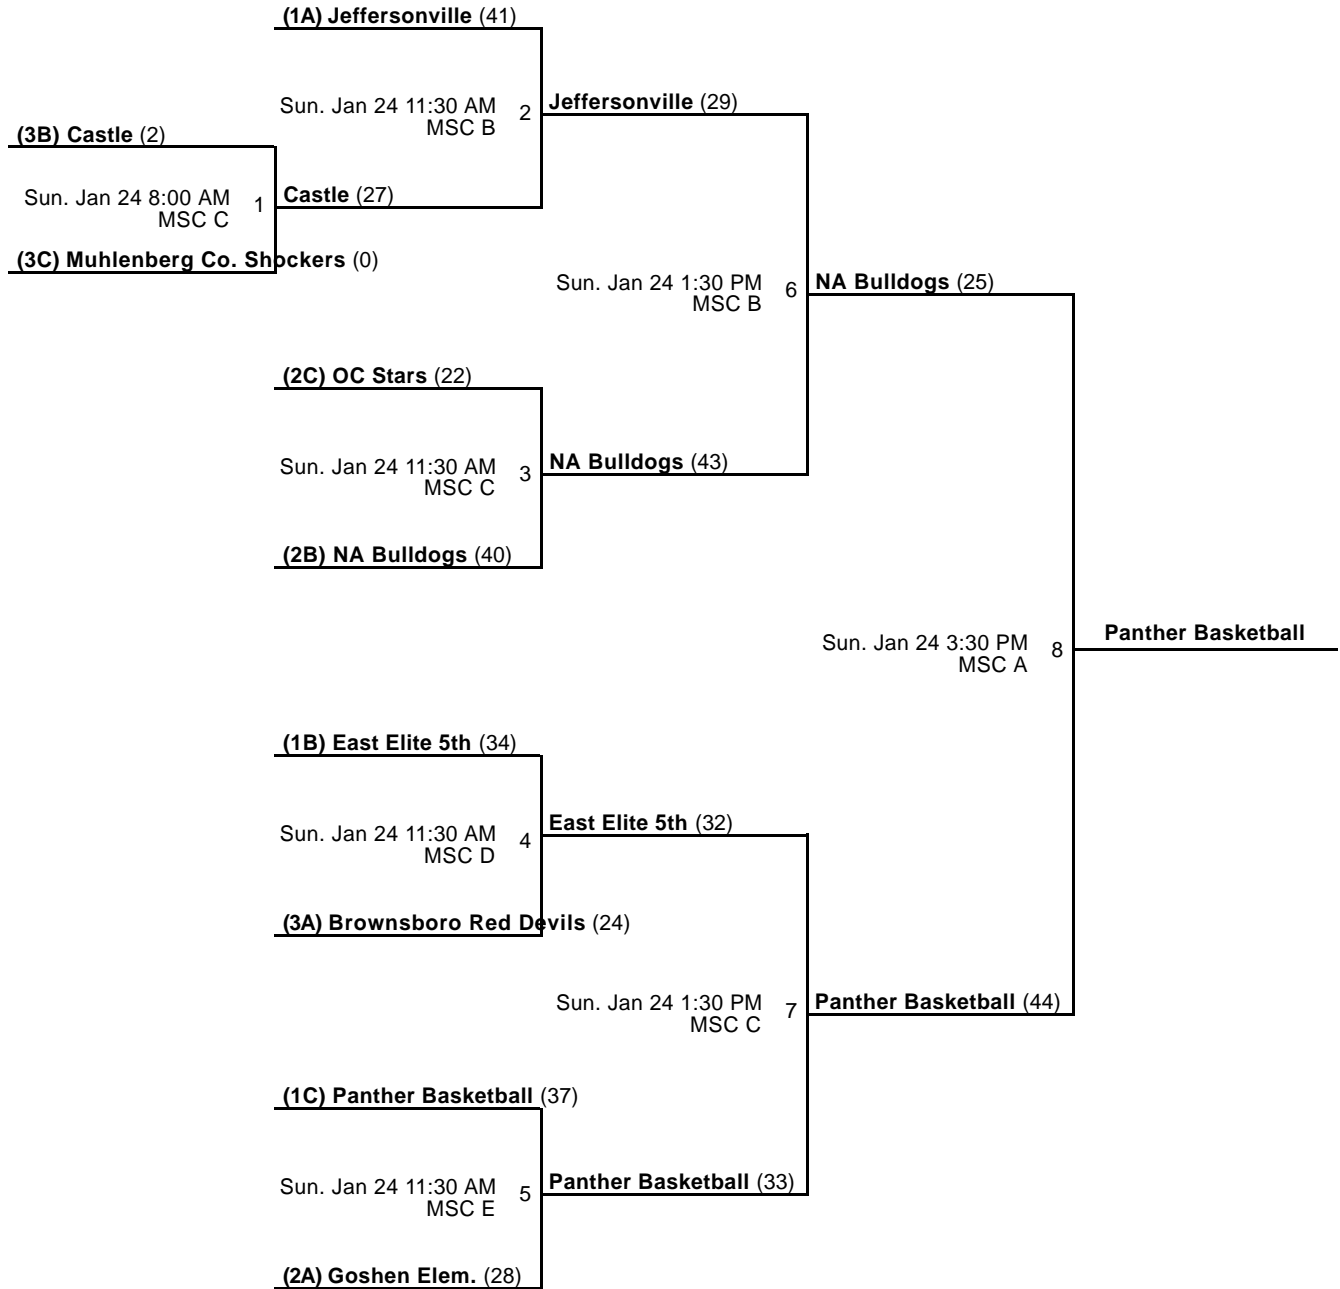

E - Court E

1 - Court 1

Powered by Exposure Basketball Events

Bluegrass School Team Championship & KY Super Regional

5th Grade Boys - Bluegrass
School Team Championship

Jan 23-24, 2016

MSC A - MidAmerica Sports Center Court A MSC B - MidAmerica Sports Center Court B
 MSC C - MidAmerica Sports Center Court C MSC D - MidAmerica Sports Center Court D
 MSC E - MidAmerica Sports Center Court E