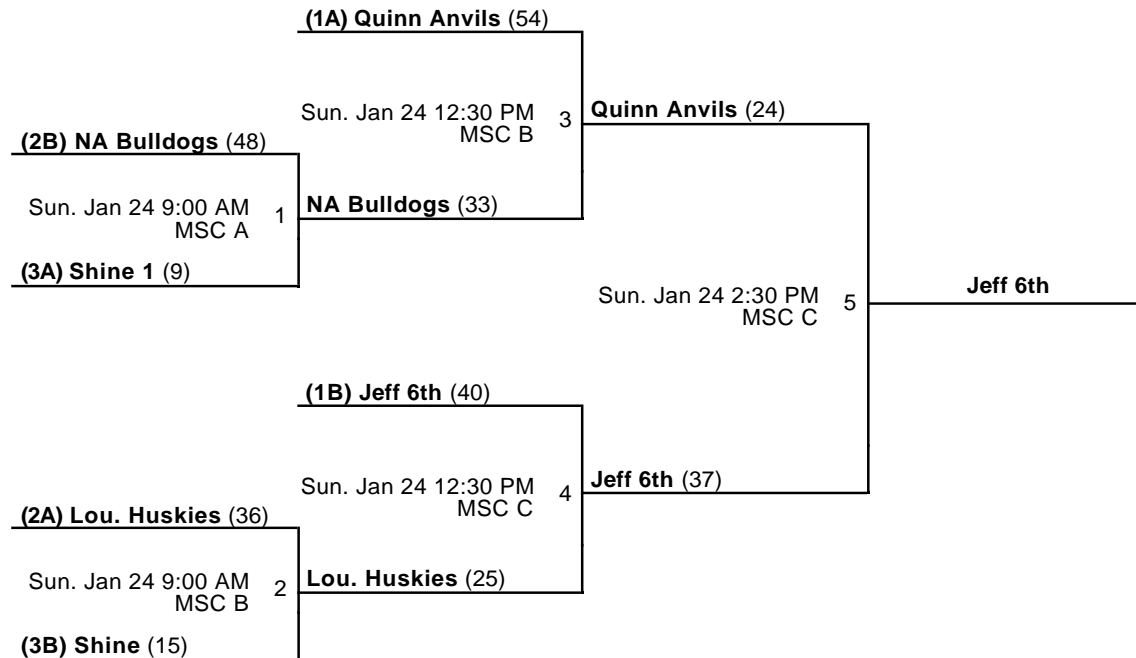

A - Court A

B - Court B

D - Court D

Powered by Exposure Basketball Events

Bluegrass School Team Championship & KY Super Regional

6th Grade Boys - Bluegrass School Team Championship

Jan 23-24, 2016

MSC A - MidAmerica Sports Center Court A MSC B - MidAmerica Sports Center Court B