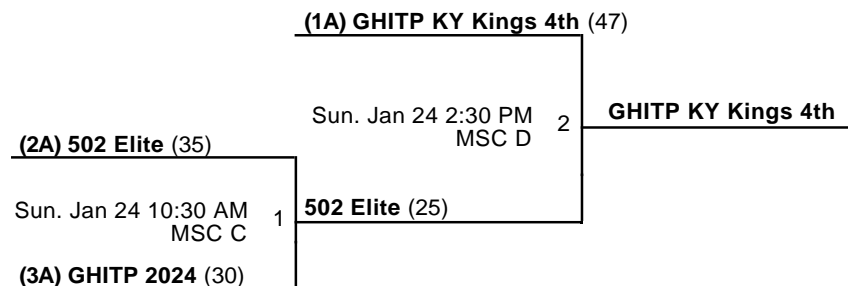

Pool A						
			W	L	PD	PA PS
A1	GHITP KY Kings 4th		2	0	11	53 64 1st
A3	502 Elite		1	1	0	66 66 2nd
A2	GHITP 2024		0	2	-11	67 56 3rd

Date	Time	Venue	Court	Home/Away	Score
Sat, 1/23	11:00 AM	MSC	B	A1 vs A2	30 - 24
Sat, 1/23	12:00 PM	MSC	C	A2 vs A3	32 - 37
Sat, 1/23	1:00 PM	MSC	C	A3 vs A1	29 - 34

Venues

MSC - MidAmerica Sports Center

Courts

B - Court B

C - Court C

Powered by Exposure Basketball Events

Bluegrass School Team Championship & KY Super

4th Grade Boys - KY Super Regional Championship

Jan 23-24, 2016

MSC C - MidAmerica Sports Center Court C

MSC D - MidAmerica Sports Center Court D

Revised 1/24/2016 3:32 PM - Powered by Exposure Basketball Events

Bluegrass School Team Championship & KY Super Regional