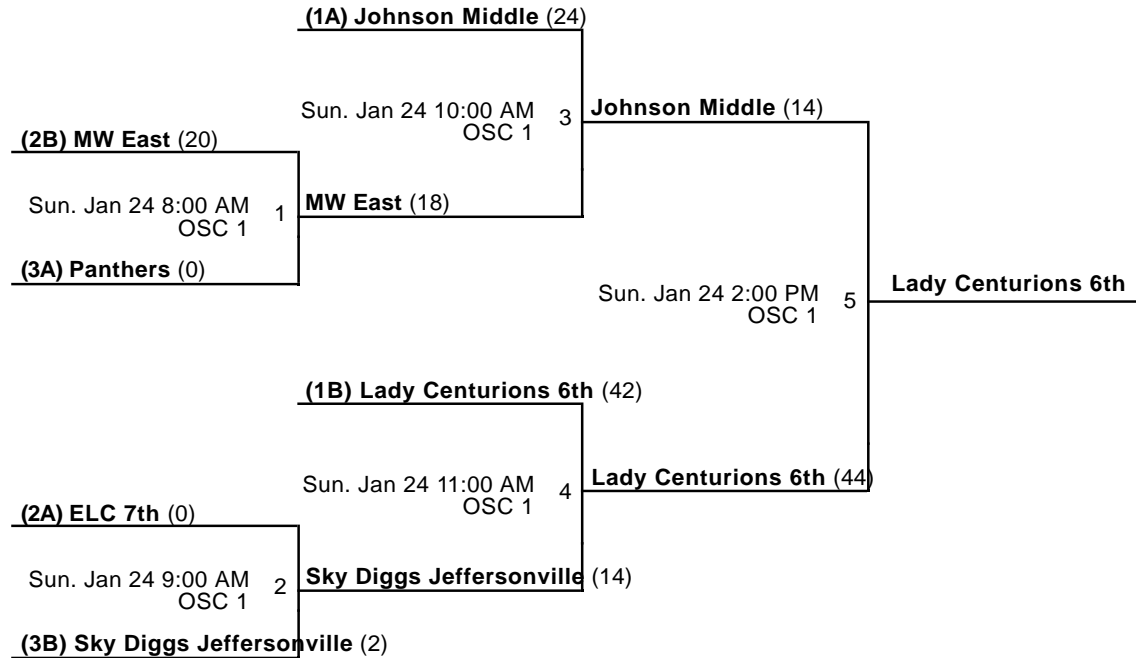

A - Court A

B - Court B

C - Court C

D - Court D

Powered by Exposure Basketball Events

Bluegrass School Team Championship & KY Super Regional

7th Grade Girls - Bluegrass School Team Championship

Jan 23-24, 2016