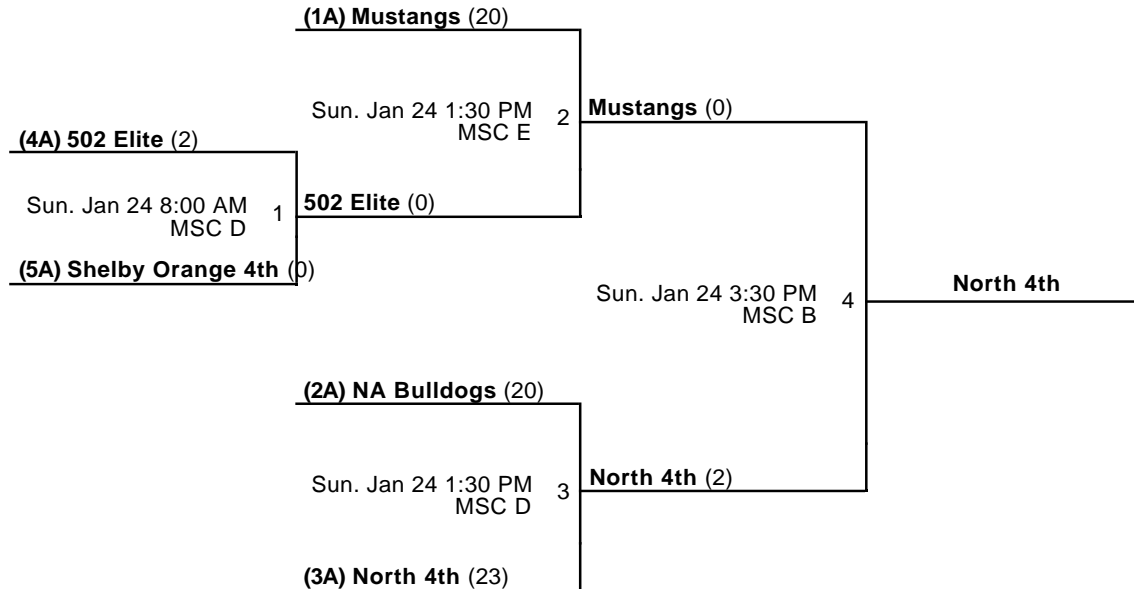

MSC - MidAmerica Sports Center

Courts

B - Court B

Powered by Exposure Basketball Events

Bluegrass School Team Championship & KY Super Regional

4th Grade Boys - Bluegrass School Team Championship

Jan 23-24, 2016

MSC B - MidAmerica Sports Center Court B MSC D - MidAmerica Sports Center Court D
MSC E - MidAmerica Sports Center Court E

Bluegrass School Team Championship & KY Super Regional

Jan 23-24, 2016

5th Grade Boys - Bluegrass School Team