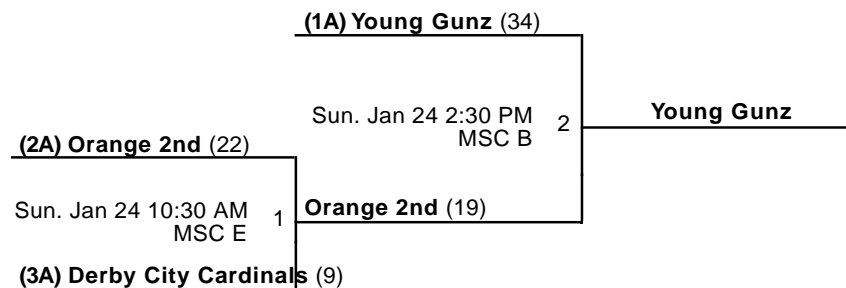

B - Court B

E - Court E

Powered by Exposure Basketball Events

Bluegrass School Team Championship & KY Super

2nd Grade Boys - KY Super Regional Championship

Jan 23-24, 2016

MSC B - MidAmerica Sports Center Court B