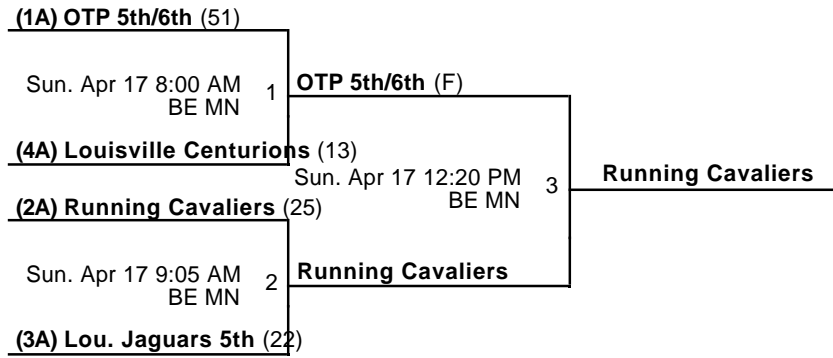

Venues

BE - Buckner Elementary School

LGE - Locust Grove Elementary

Courts

MN - Main

Powered by Exposure Basketball Events

Colonel Classic
5th/6th Grade Girls
Championship

Apr 16-17, 2016