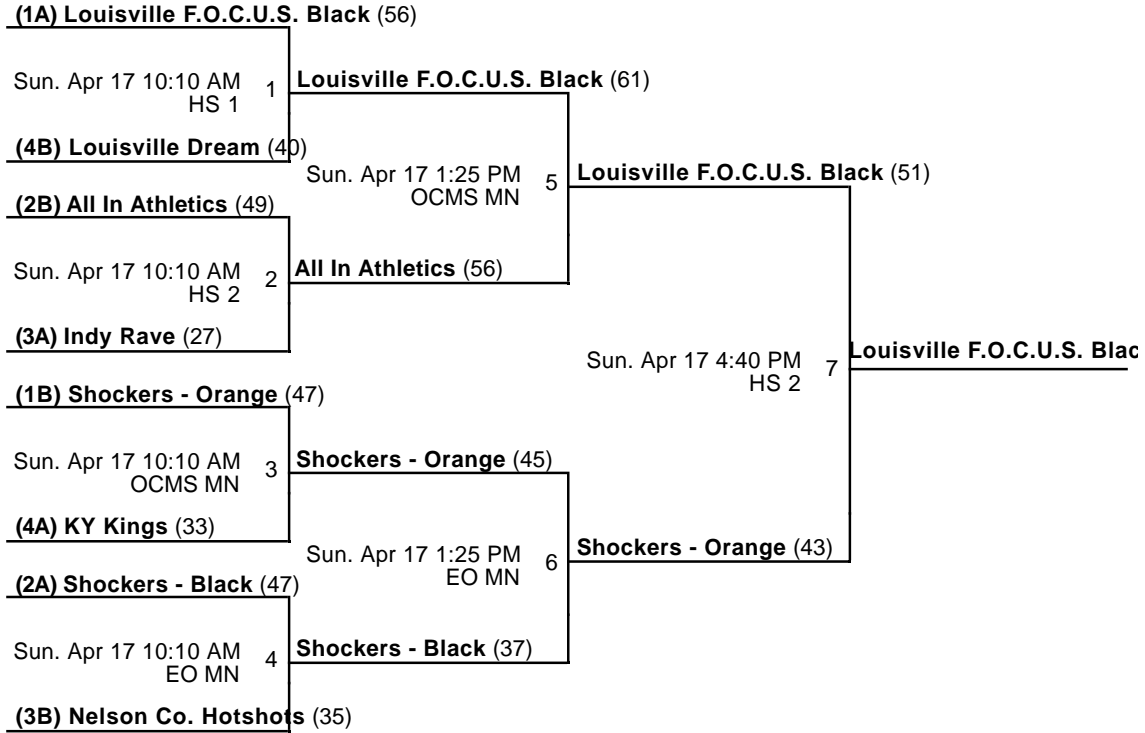

Colonel Classic

7th Grade Boys Championship

Apr 16-17, 2016

EO MN - East Oldham Middle School Main HS 1 - Oldham Co. High School Court 1
HS 2 - Oldham Co. High School Court 2 OCMS MN - Oldham Co. Middle School Main