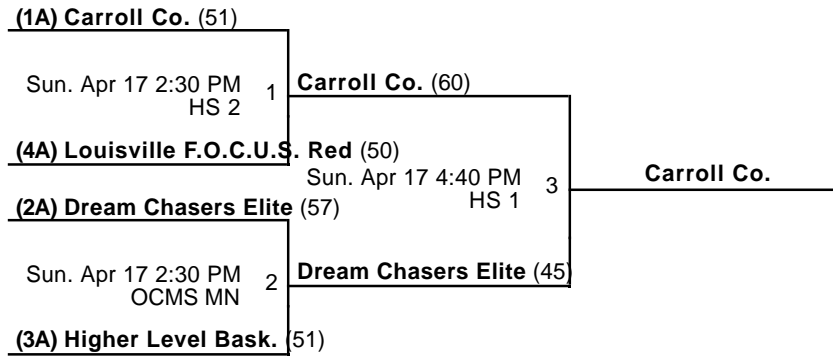

Colonel Classic
8th Grade Boys Championship
Apr 16-17, 2016

HS 1 - Oldham Co. High School Court 1
HS 2 - Oldham Co. High School Court 2
OCMS MN - Oldham Co. Middle School Main

Colonel Classic

Apr 16-17, 2016

9th Grade Boys

Pool A						
	W	L	PD	PA	PS	
A3 Omega Wildcats	2	0	30	85	128	1st
A2 KY Orange	1	1	-19	127	95	2nd
A1 All In Athletics	0	2	-11	122	111	3rd

Pool B						
	W	L	PD	PA	PS	
B2 KY Select Few	2	0	40	12	67	1st
B1 SI Titans	1	1	0	47	32	2nd
B3 Splash Bros.	0	2	-40	40	0	3rd

Date	Time	Venue	Court	Home/Away	Score
Sat, 4/16	8:00 AM	HS	2	A1 vs A2	60 - 61
Sat, 4/16	10:10 AM	HS	2	A3 vs A1	61 - 51
Sat, 4/16	12:20 PM	HS	2	A2 vs A3	34 - 67

Date	Time	Venue	Court	Home/Away	Score
Sat, 4/16	9:05 AM	HS	2	B1 vs B2	12 - 47
Sat, 4/16	11:15 AM	HS	2	B3 vs B1	0 - 20
Sat, 4/16	1:25 PM	HS	2	B2 vs B3	20 - 0

Venues

HS - Oldham Co. High School

Courts

2 - Court 2

Powered by Exposure Basketball Events