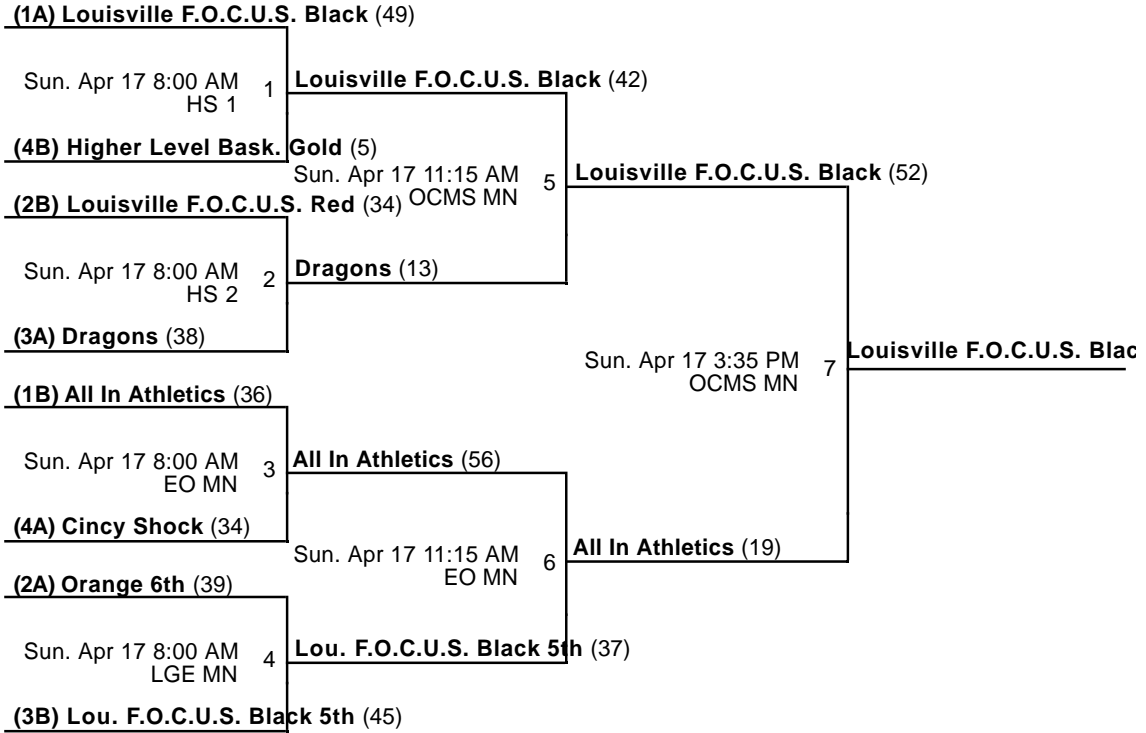

Colonel Classic

6th Grade Boys Championship

Apr 16-17, 2016

EO MN - East Oldham Middle School Main HS 1 - Oldham Co. High School Court 1
HS 2 - Oldham Co. High School Court 2 LGE MN - Locust Grove Elementary Main
OCMS MN - Oldham Co. Middle School Main