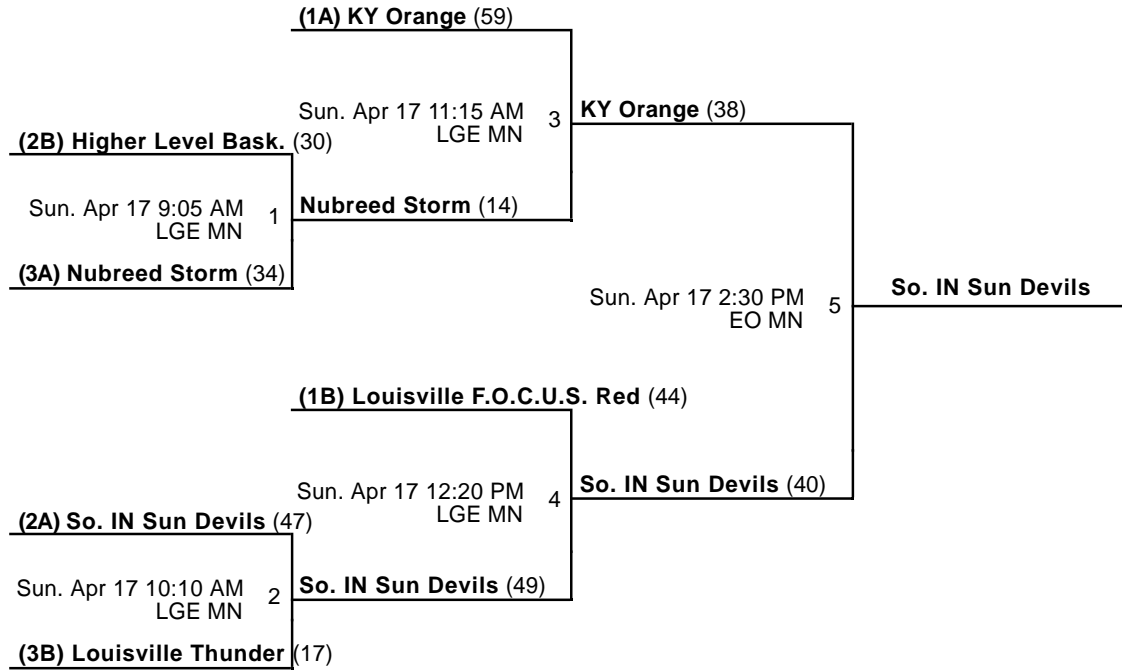

Colonel Classic

Apr 16-17, 2016

5th Grade Boys

Pool A

	W	L	PD	PA	PS	
A1 KY Orange	2	0	33	35	102	1st
A3 So. IN Sun Devils	1	1	7	53	78	2nd
A2 Nubreed Storm	0	2	-40	123	31	3rd

Date	Time	Venue	Court	Home/Away	Score

Sat, 4/16	8:00 AM	BE	MN	A3 vs A1	22 - 35
Sat, 4/16	10:10 AM	BE	MN	A1 vs A2	67 - 13
Sat, 4/16	12:20 PM	BE	MN	A3 vs A2	56 - 18

Pool B

	W	L	PD	PA	PS	
B1 Louisville F.O.C.U.S. Red	2	0	40	24	92	1st
B2 Higher Level Bask.	1	1	-17	74	48	2nd
B3 Louisville Thunder	0	2	-23	83	41	3rd

Date	Time	Venue	Court	Home/Away	Score

Sat, 4/16	8:00 AM	LGE	MN	B1 vs B2	43 - 14
Sat, 4/16	10:10 AM	LGE	MN	B2 vs B3	34 - 31
Sat, 4/16	12:20 PM	LGE	MN	B3 vs B1	10 - 49

Venues

BE - Buckner Elementary School

LGE - Locust Grove Elementary

Courts

MN - Main

Powered by Exposure Basketball Events

Colonel Classic

5th Grade Boys Championship

Apr 16-17, 2016

EO MN - East Oldham Middle School Main LGE MN - Locust Grove Elementary Main