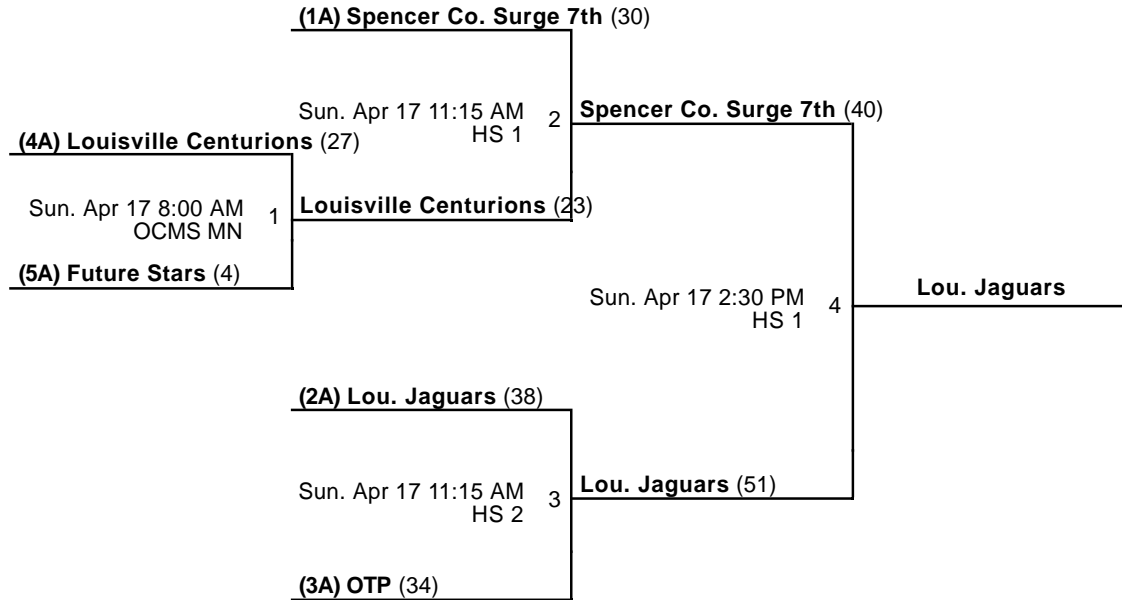

Venues

EO - East Oldham Middle School

Courts

MN - Main

Powered by Exposure Basketball Events

Colonel Classic
7th Grade Girls Championship
 Apr 16-17, 2016

HS 1 - Oldham Co. High School Court 1 HS 2 - Oldham Co. High School Court 2
 OCMS MN - Oldham Co. Middle School Main