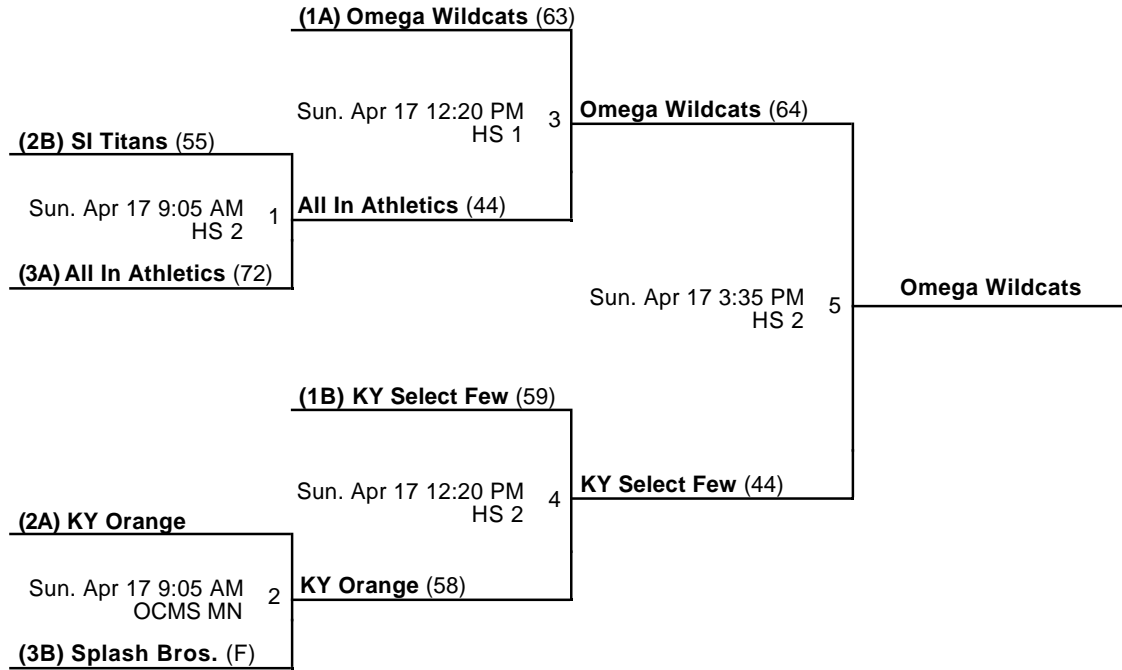

Venues

HS - Oldham Co. High School

Courts

2 - Court 2

Powered by Exposure Basketball Events

Colonel Classic
9th Grade Boys Championship
 Apr 16-17, 2016

HS 1 - Oldham Co. High School Court 1 HS 2 - Oldham Co. High School Court 2
 OCMS MN - Oldham Co. Middle School Main