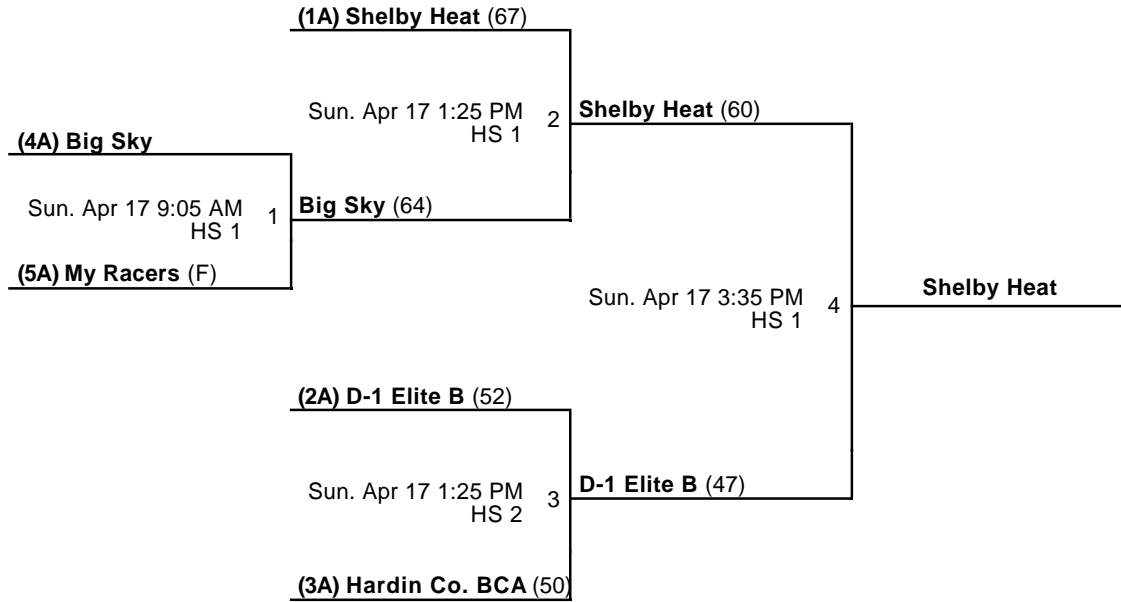

Venues

HS - Oldham Co. High School

Courts

2 - Court 2

Powered by Exposure Basketball Events

Colonel Classic
 10th/11th Grade Boys
 Championship
 Apr 16-17, 2016

HS 1 - Oldham Co. High School Court 1 HS 2 - Oldham Co. High School Court 2