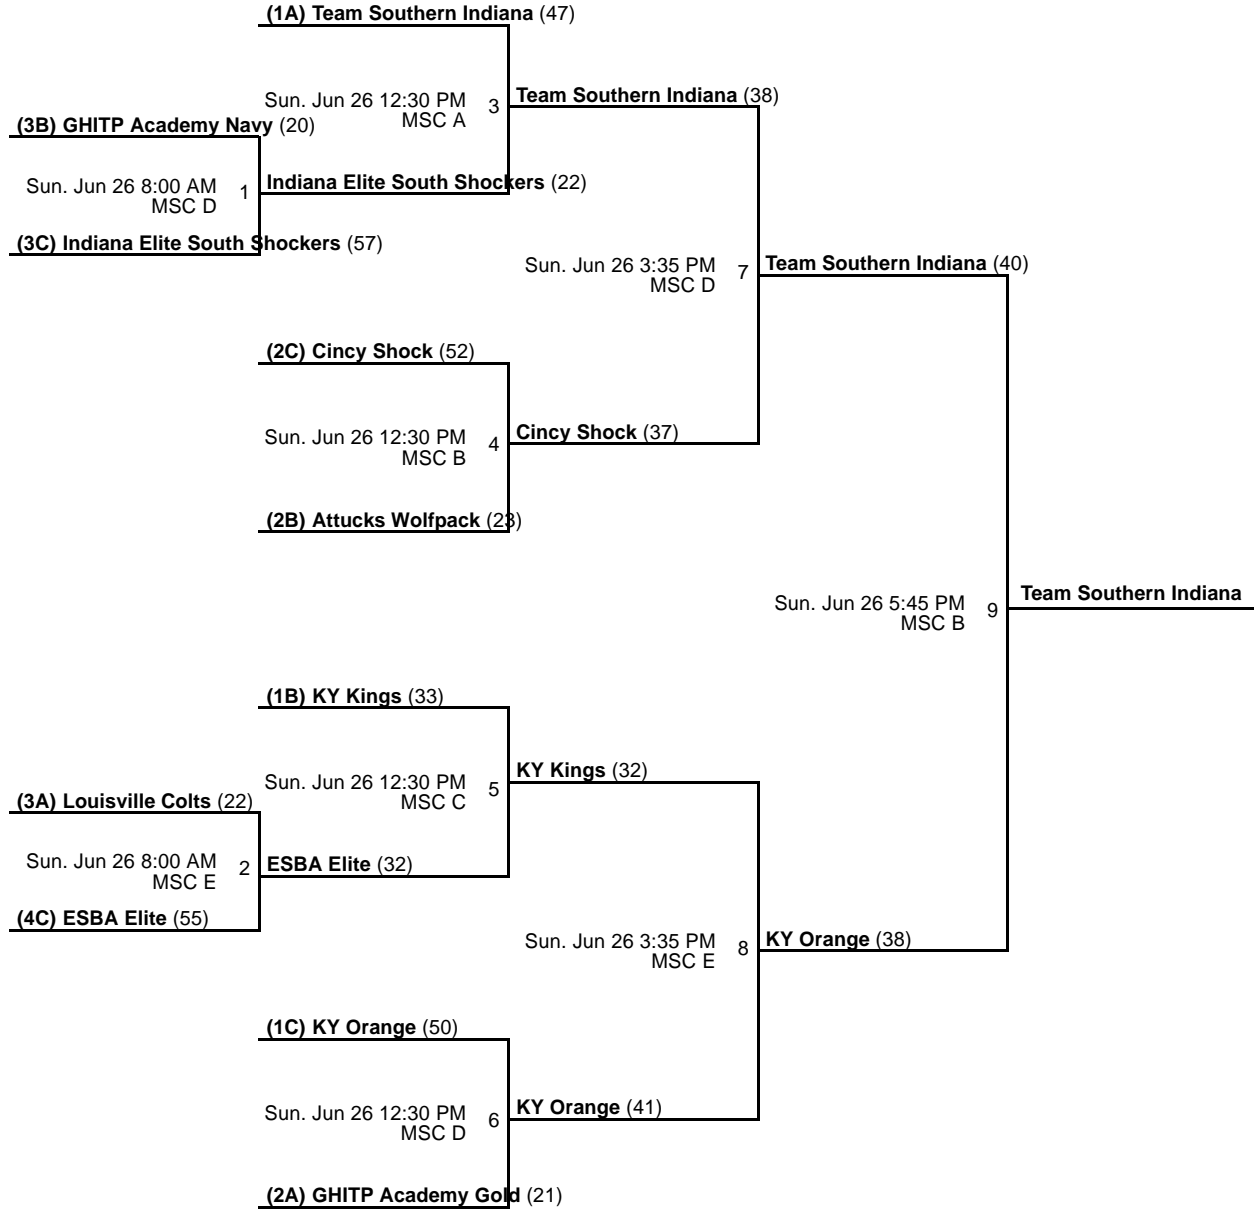

Derby City Red, White and Blue SlamFest

Jun 25-26, 2016

6th Grade Boys

Pool A						
	W	L	PD	PA	PS	
A3 Team Southern Indiana	2	0	40	33	96	1st
A2 GHITP Academy Gold	1	1	0	72	74	2nd
A1 Louisville Colts	0	2	-40	98	33	3rd

Date	Time	Venue	Court	Home/Away	Score
Sat, 6/25	10:05 AM	MSC	E	A1 vs A2	22 - 52
Sat, 6/25	12:15 PM	OSC	1	A3 vs A1	46 - 11
Sat, 6/25	2:25 PM	OSC	1	A2 vs A3	22 - 50

Pool B						
	W	L	PD	PA	PS	
B1 KY Kings	2	0	31	26	87	1st
B3 Attucks Wolfpack	1	1	-8	56	48	2nd
B2 GHITP Academy Navy	0	2	-23	78	25	3rd

Date	Time	Venue	Court	Home/Away	Score
Sat, 6/25	10:05 AM	MSC	D	B1 vs B2	53 - 3
Sat, 6/25	12:15 PM	MSC	E	B3 vs B1	23 - 34
Sat, 6/25	2:25 PM	MSC	E	B2 vs B3	22 - 25

Pool C						
	W	L	PD	PA	PS	
C4 KY Orange	2	0	37	42	79	1st
C2 Cincy Shock	2	0	33	60	93	2nd
C1 Indiana Elite South Shockers	0	2	-33	84	51	3rd
C3 ESBA Elite	0	2	-37	88	51	4th

Date	Time	Venue	Court	Home/Away	Score
Sat, 6/25	4:35 PM	MSC	C	C1 vs C2	30 - 45
Sat, 6/25	4:35 PM	MSC	D	C4 vs C3	40 - 21
Sat, 6/25	6:45 PM	MSC	D	C1 vs C4	21 - 39
Sat, 6/25	6:45 PM	MSC	E	C3 vs C2	30 - 48

Venues

MSC - MidAmerica Sports Center

OSC - Optimum Sports Complex

Courts

C - Court C

D - Court D

E - Court E

1 - Court 1

Derby City Red, White and Blue SlamFest

6th Grade Boys Championship

Jun 25-26, 2016

MSC A - MidAmerica Sports Center Court A   MSC B - MidAmerica Sports Center Court B
MSC C - MidAmerica Sports Center Court C   MSC D - MidAmerica Sports Center Court D
MSC E - MidAmerica Sports Center Court E