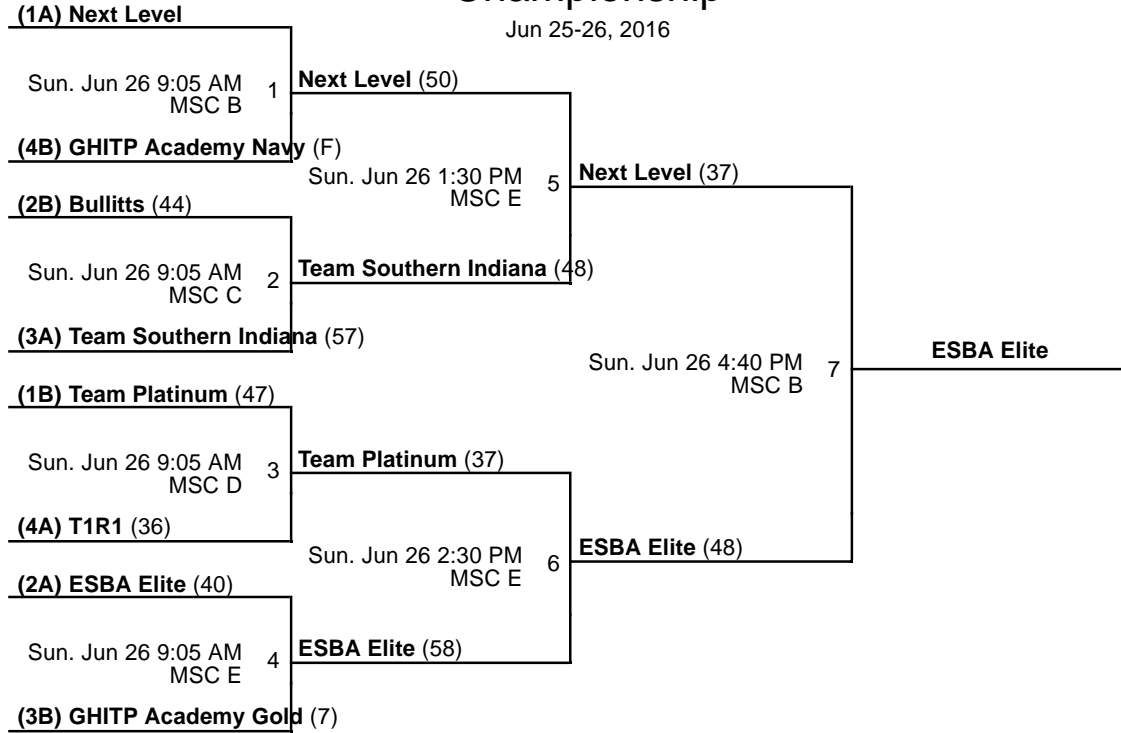

### Courts

A - Court A

B - Court B

C - Court C

D - Court D

Powered by Exposure Basketball Events

Derby City Red, White and Blue SlamFest

# 7th Grade Boys Championship

Jun 25-26, 2016

MSC B - MidAmerica Sports Center Court B MSC C - MidAmerica Sports Center Court C  
MSC D - MidAmerica Sports Center Court D MSC E - MidAmerica Sports Center Court E