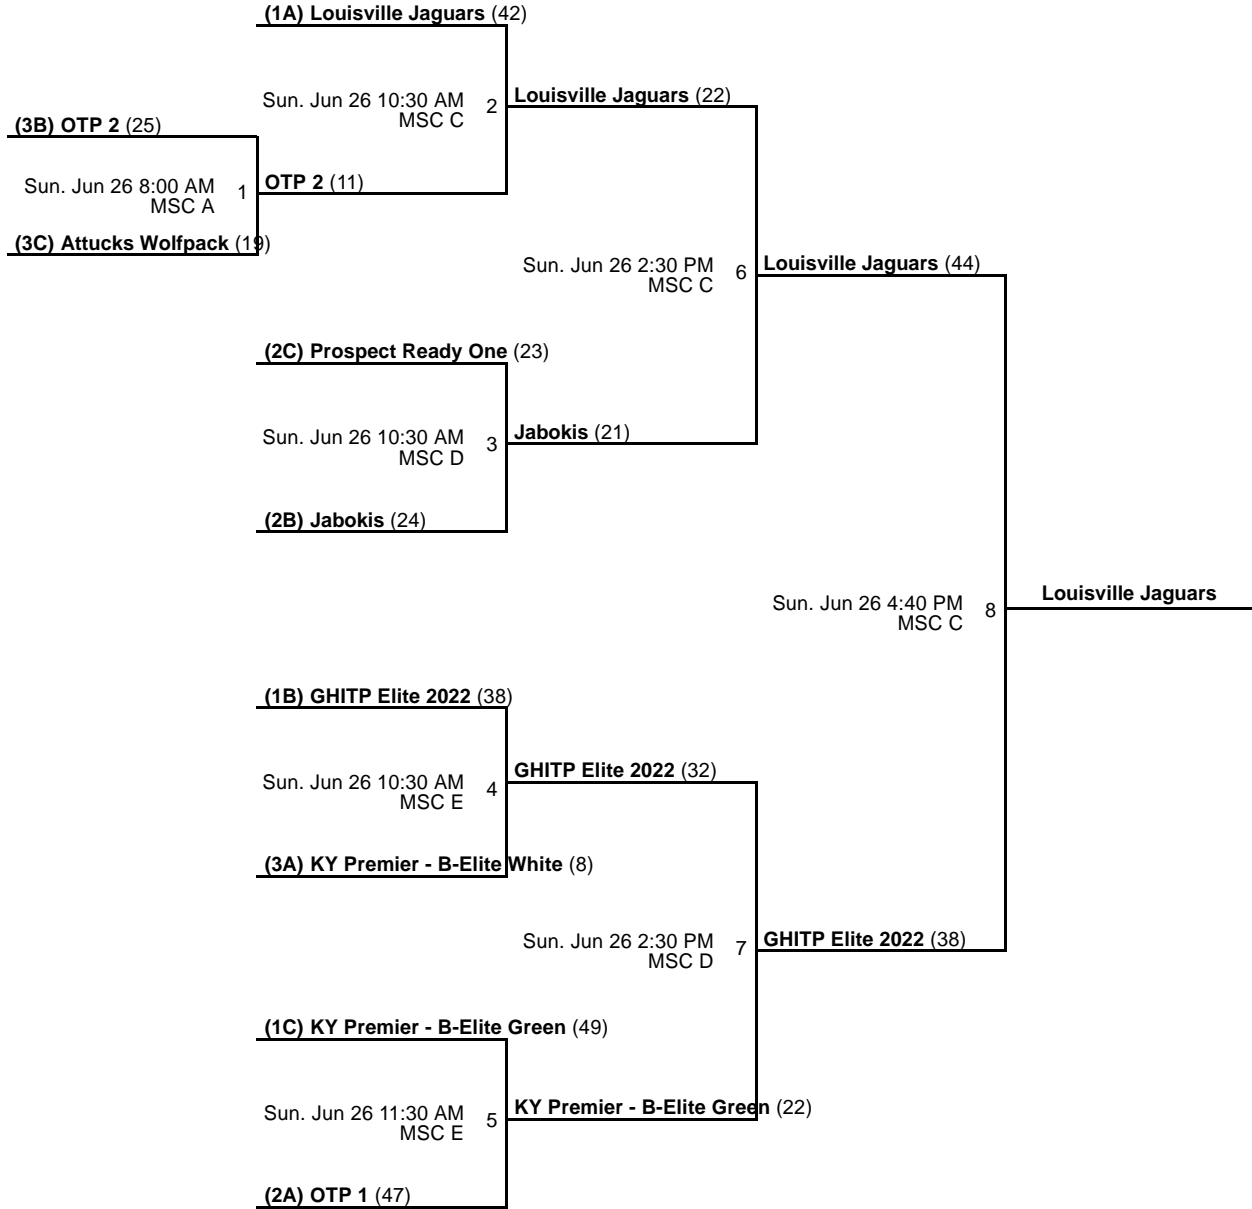

Derby City Red, White and Blue SlamFest

Jun 25-26, 2016

7th/8th Grade Girls

Pool A

	W	L	PD	PA	PS	
A1 Louisville Jaguars	2	0	35	34	79	1st
A2 OTP 1	1	1	5	55	61	2nd
A3 KY Premier - B-Elite White	0	2	-40	95	44	3rd

Date	Time	Venue	Court	Home/Away	Score
Sat, 6/25	9:00 AM	MSC	B	A1 vs A2	30 - 15
Sat, 6/25	11:10 AM	MSC	B	A3 vs A1	19 - 49
Sat, 6/25	1:20 PM	MSC	C	A2 vs A3	46 - 25

Pool B

	W	L	PD	PA	PS	
B1 GHITP Elite 2022	2	0	38	21	72	1st
B3 Jabokis	1	1	2	39	44	2nd
B2 OTP 2	0	2	-40	76	20	3rd

Date	Time	Venue	Court	Home/Away	Score
Sat, 6/25	9:00 AM	MSC	D	B1 vs B2	43 - 10
Sat, 6/25	11:10 AM	MSC	D	B2 vs B3	10 - 33
Sat, 6/25	1:20 PM	MSC	D	B3 vs B1	11 - 29

Pool C

	W	L	PD	PA	PS	
C3 KY Premier - B-Elite Green	2	0	40	24	74	1st
C2 Prospect Ready One	1	1	-7	50	38	2nd
C1 Attucks Wolfpack	0	2	-33	53	15	3rd

Date	Time	Venue	Court	Home/Away	Score
Sat, 6/25	3:30 PM	MSC	C	C1 vs C2	8 - 21
Sat, 6/25	5:40 PM	MSC	C	C3 vs C1	32 - 7
Sat, 6/25	7:50 PM	MSC	A	C2 vs C3	17 - 42

Venues

MSC - MidAmerica Sports Center

Courts

A - Court A

B - Court B

C - Court C

D - Court D

Powered by Exposure Basketball Events

Derby City Red, White and Blue SlamFest

7th/8th Grade Girls Championship

Jun 25-26, 2016

MSC A - MidAmerica Sports Center Court A   MSC C - MidAmerica Sports Center Court C
MSC D - MidAmerica Sports Center Court D   MSC E - MidAmerica Sports Center Court E