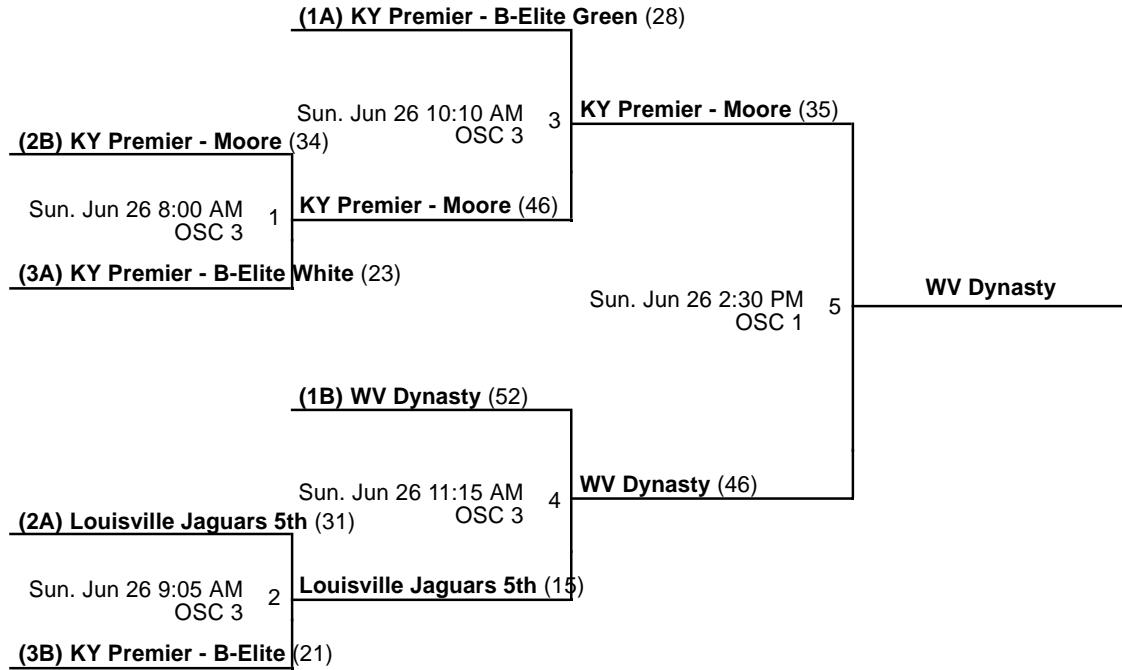

Derby City Red, White and Blue SlamFest

Jun 25-26, 2016

5th/6th Grade Girls

Pool A						
	W	L	PD	PA	PS	
A3 KY Premier - B-Elite Green	2	0	40	25	75	1st
A1 Louisville Jaguars 5th	1	1	-14	73	56	2nd
A2 KY Premier - B-Elite White	0	2	-26	76	43	3rd

Pool B						
	W	L	PD	PA	PS	
B1 WV Dynasty	2	0	25	57	83	1st
B2 KY Premier - Moore	1	1	15	59	83	2nd
B3 KY Premier - B-Elite	0	2	-40	79	29	3rd

Date	Time	Venue	Court	Home/Away	Score
Sat, 6/25	10:05 AM	MSC	B	A1 vs A2	40 - 34
Sat, 6/25	12:15 PM	MSC	B	A3 vs A1	39 - 16
Sat, 6/25	2:25 PM	MSC	D	A2 vs A3	9 - 36

Date	Time	Venue	Court	Home/Away	Score
Sat, 6/25	9:00 AM	MSC	E	B2 vs B3	42 - 13
Sat, 6/25	11:10 AM	MSC	E	B1 vs B2	46 - 41
Sat, 6/25	1:20 PM	MSC	E	B3 vs B1	16 - 37

Venues

MSC - MidAmerica Sports Center

Courts

B - Court B

D - Court D

E - Court E

Powered by Exposure Basketball Events

Derby City Red, White and Blue SlamFest

5th/6th Grade Girls Championship

Jun 25-26, 2016

OSC 1 - Optimum Sports Complex Court 1 OSC 3 - Optimum Sports Complex Court 3