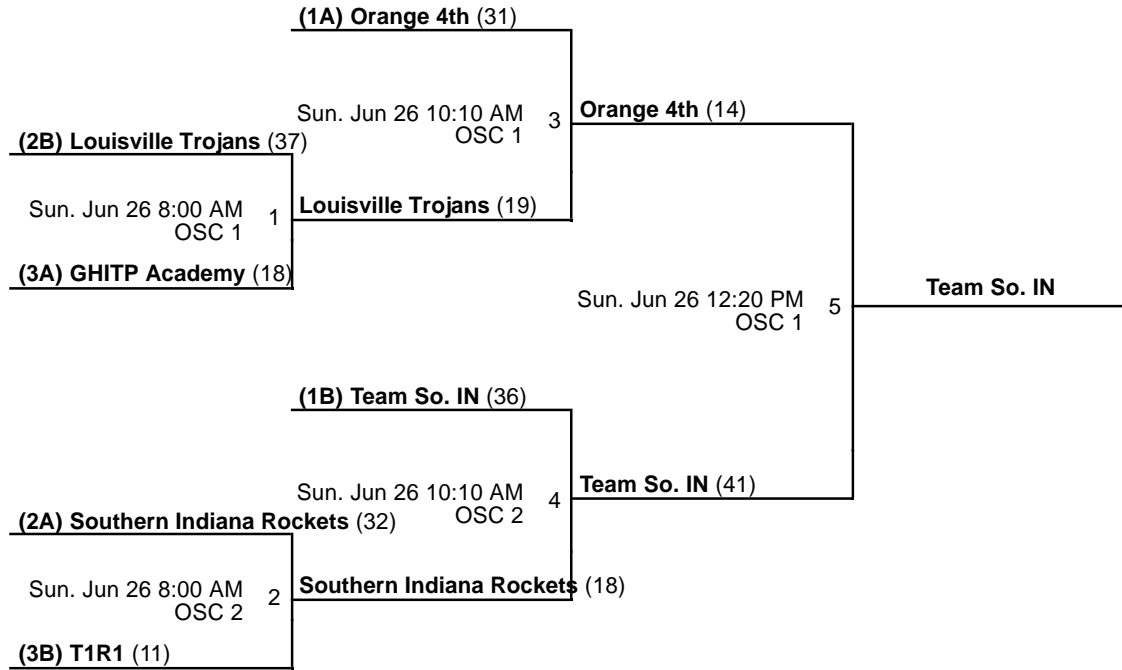

Derby City Red, White and Blue SlamFest

Jun 25-26, 2016

4th Grade Boys

Pool A						
	W	L	PD	PA	PS	
A2 Orange 4th	2	0	12	46	58	1st
A3 Southern Indiana Rockets	1	1	6	52	58	2nd
A1 GHITP Academy	0	2	-18	58	40	3rd

Pool B						
	W	L	PD	PA	PS	
B1 Team So. IN	2	0	40	27	81	1st
B2 Louisville Trojans	1	1	-14	59	45	2nd
B3 T1R1	0	2	-26	72	32	3rd

Date	Time	Venue	Court	Home/Away	Score
Sat, 6/25	9:00 AM	OSC	2	A1 vs A2	18 - 28
Sat, 6/25	11:10 AM	OSC	2	A3 vs A1	30 - 22
Sat, 6/25	1:20 PM	OSC	3	A2 vs A3	30 - 28

Date	Time	Venue	Court	Home/Away	Score
Sat, 6/25	9:00 AM	OSC	1	B1 vs B2	37 - 17
Sat, 6/25	11:10 AM	OSC	3	B3 vs B1	10 - 44
Sat, 6/25	1:20 PM	OSC	2	B2 vs B3	28 - 22

Venues

OSC - Optimum Sports Complex

Courts

1 - Court 1

2 - Court 2

3 - Court 3

Powered by Exposure Basketball Events

Derby City Red, White and Blue SlamFest

4th Grade Boys Championship

Jun 25-26, 2016

OSC 1 - Optimum Sports Complex Court 1   OSC 2 - Optimum Sports Complex Court 2