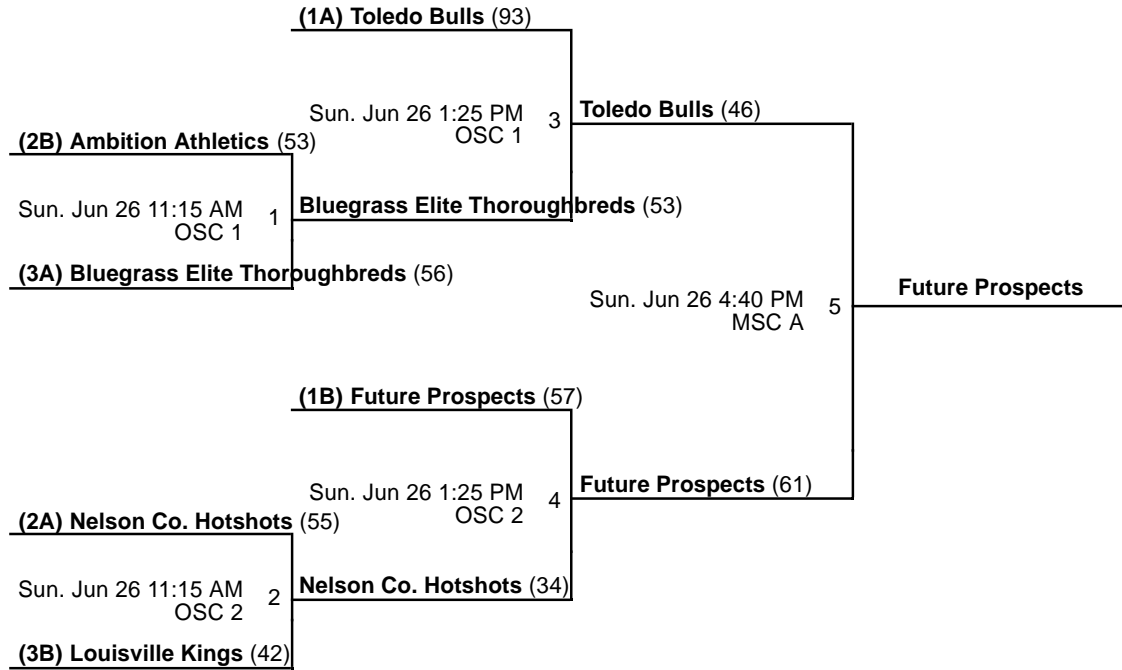

Derby City Red, White and Blue SlamFest

Jun 25-26, 2016

9th Grade Boys

Pool A						
	W	L	PD	PA	PS	
A3 Toledo Bulls	2	0	21	92	113	1st
A2 Nelson Co. Hotshots	1	1	0	117	117	2nd
A1 Bluegrass Elite Thoroughbreds	0	2	-21	123	102	3rd

Date	Time	Venue	Court	Home/Away	Score
Sat, 6/25	2:25 PM	MSC	C	A3 vs A1	58 - 40
Sat, 6/25	4:35 PM	MSC	B	A2 vs A3	52 - 55
Sat, 6/25	6:45 PM	MSC	C	A1 vs A2	62 - 65

Pool B						
	W	L	PD	PA	PS	
B3 Future Prospects	2	0	37	86	131	1st
B1 Ambition Athletics	1	1	-16	128	112	2nd
B2 Louisville Kings	0	2	-21	136	107	3rd

Date	Time	Venue	Court	Home/Away	Score
Sat, 6/25	3:30 PM	MSC	D	B1 vs B2	67 - 66
Sat, 6/25	5:40 PM	MSC	D	B3 vs B1	62 - 45
Sat, 6/25	7:50 PM	MSC	B	B2 vs B3	41 - 69

Venues

MSC - MidAmerica Sports Center

Courts

B - Court B

C - Court C

D - Court D

Powered by Exposure Basketball Events

Derby City Red, White and Blue SlamFest

9th Grade Boys Championship

Jun 25-26, 2016

MSC A - MidAmerica Sports Center Court A OSC 1 - Optimum Sports Complex Court 1
OSC 2 - Optimum Sports Complex Court 2