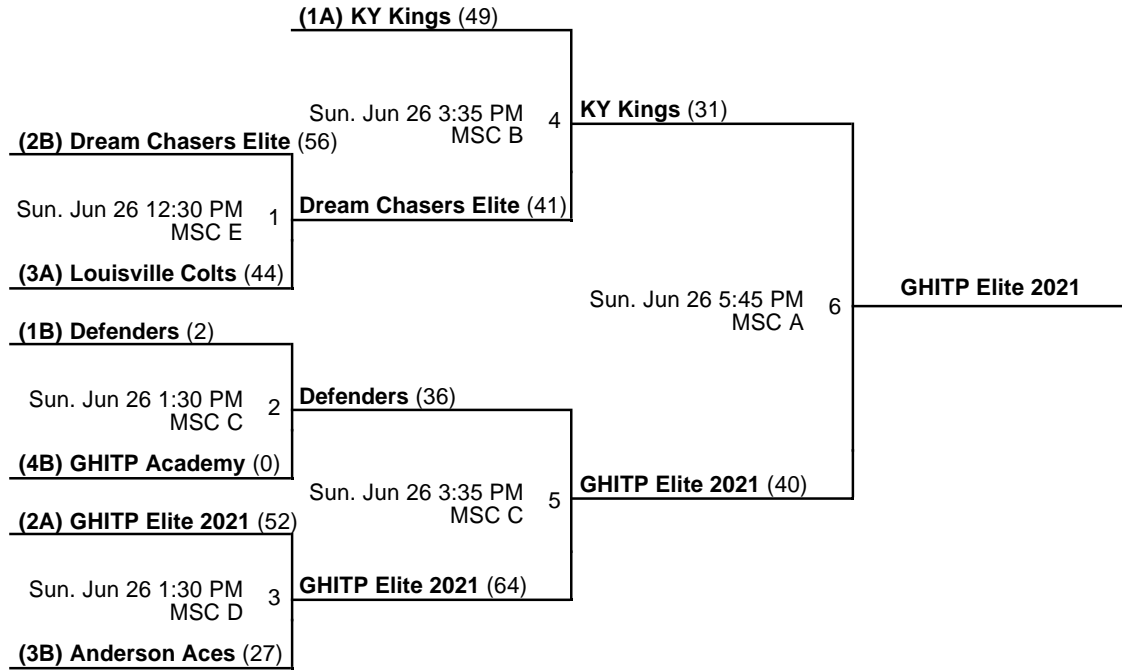

Derby City Red, White and Blue SlamFest

Jun 25-26, 2016

8th Grade Boys

Pool A						
	W	L	PD	PA	PS	
A1 KY Kings	2	0	25	71	101	1st
A3 GHITP Elite 2021	1	1	15	80	103	2nd
A2 Louisville Colts	0	2	-40	105	52	3rd

Date	Time	Venue	Court	Home/Away	Score
Sat, 6/25	9:00 AM	MSC	A	A1 vs A2	49 - 24
Sat, 6/25	11:10 AM	MSC	A	A2 vs A3	28 - 56
Sat, 6/25	1:20 PM	MSC	A	A3 vs A1	47 - 52

Pool B						
	W	L	PD	PA	PS	
B2 Defenders	2	0	33	65	103	1st
B3 Dream Chasers Elite	1	1	7	89	103	2nd
B1 Anderson Aces	1	1	-9	84	70	3rd
B4 GHITP Academy	0	2	-31	108	70	4th

Date	Time	Venue	Court	Home/Away	Score
Sat, 6/25	3:30 PM	MSC	A	B1 vs B2	23 - 48
Sat, 6/25	3:30 PM	MSC	B	B4 vs B3	34 - 61
Sat, 6/25	5:40 PM	MSC	A	B1 vs B4	47 - 36
Sat, 6/25	5:40 PM	MSC	B	B3 vs B2	42 - 55

Venues

MSC - MidAmerica Sports Center

Courts

A - Court A

B - Court B

Powered by Exposure Basketball Events

Derby City Red, White and Blue SlamFest

8th Grade Boys Championship

Jun 25-26, 2016

MSC A - MidAmerica Sports Center Court A   MSC B - MidAmerica Sports Center Court B
MSC C - MidAmerica Sports Center Court C   MSC D - MidAmerica Sports Center Court D
MSC E - MidAmerica Sports Center Court E