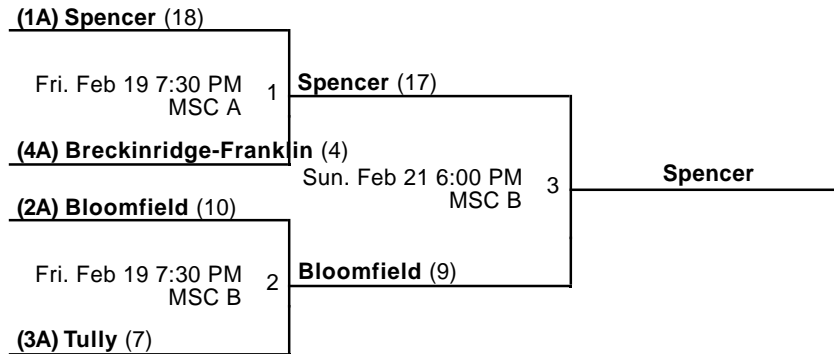

Date	Time	Venue	Court	Away/Home	Score
Fri, 12/4	6:30 PM	MSC	A	A1 vs A2	8 - 28
Fri, 12/4	7:30 PM	MSC	A	A4 vs A3	29 - 8
Fri, 12/11	6:30 PM	MSC	B	A1 vs A4	2 - 19
Fri, 12/11	7:30 PM	MSC	B	A2 vs A3	15 - 9
Fri, 12/18	7:30 PM	MSC	A	A3 vs A1	19 - 6
Fri, 12/18	8:30 PM	MSC	A	A2 vs A4	4 - 14
Fri, 1/8	6:30 PM	MSC	B	A2 vs A1	15 - 6
Fri, 1/8	7:30 PM	MSC	B	A3 vs A4	8 - 20
Fri, 1/15	6:30 PM	MSC	B	A4 vs A1	18 - 10
Fri, 1/15	7:30 PM	MSC	B	A3 vs A2	12 - 11
Fri, 1/29	7:30 PM	MSC	A	A4 vs A2	19 - 16
Fri, 1/29	8:30 PM	MSC	A	A1 vs A3	11 - 17
Fri, 2/5	6:30 PM	MSC	B	A1 vs A2	4 - 20
Fri, 2/5	7:30 PM	MSC	B	A4 vs A3	24 - 14
Fri, 2/12	6:30 PM	MSC	A	A1 vs A4	3 - 25
Fri, 2/12	7:30 PM	MSC	A	A2 vs A3	23 - 5

Venues

MSC - MidAmerica Sports Center

Courts

A - A

B - B

Powered by Exposure Basketball Events

Elementary School Team League

4th/5th Grade Girls
Championship

Dec 4 - Feb 19, 2016

MSC A - MidAmerica Sports Center A MSC B - MidAmerica Sports Center B

Elementary School Team League

Dec 4 - Feb 19, 2016

4th/5th Grade Boys

Pool A						
	W	L	PD	PA	PS	
A2 Goshen Elementary	8	0	106	149	265	1st
A6 Tully 2	6	2	65	200	292	2nd
A1 Tully 1	4	4	6	191	207	3rd
A5 Hawks	4	4	4	216	223	4th
A4 CAL 4th	2	6	-44	248	186	5th
A3 O.C. Decepticons	0	8	-137	255	86	6th