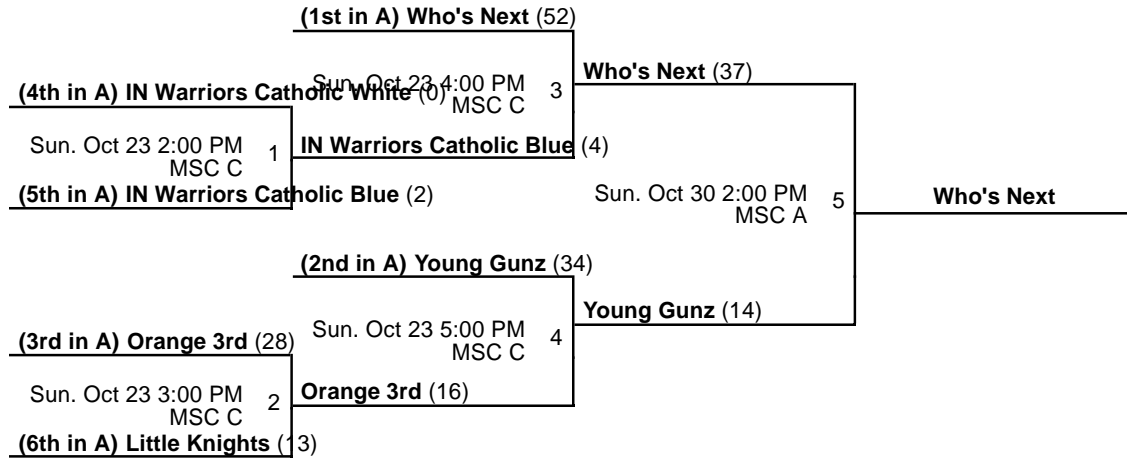

Fall Open Team League

3rd Grade Boys Championship

Sep 11 - Nov 6, 2016

MSC A - MidAmerica Sports Center A MSC C - MidAmerica Sports Center C