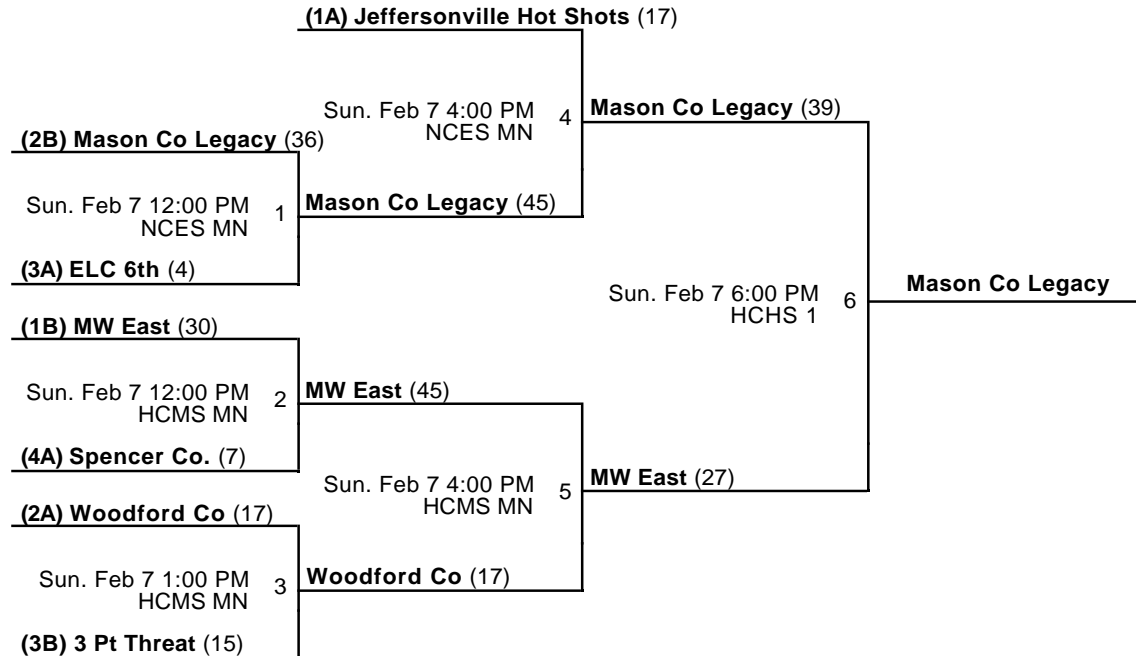

Venues

HCHS - Henry County High School

HCMS - Henry County Middle School

NCES - New Castle Elementary School

Courts

MN - Main

1 - Court 1

2 - Court 2

Powered by Exposure Basketball Events

Henry County Wildcat Shootout
6th Grade Girls Championship
 Feb 6-7, 2016

HCHS 1 - Henry County High School Court 1 HCMS MN - Henry County Middle School Main
 NCES MN - New Castle Elementary School Main