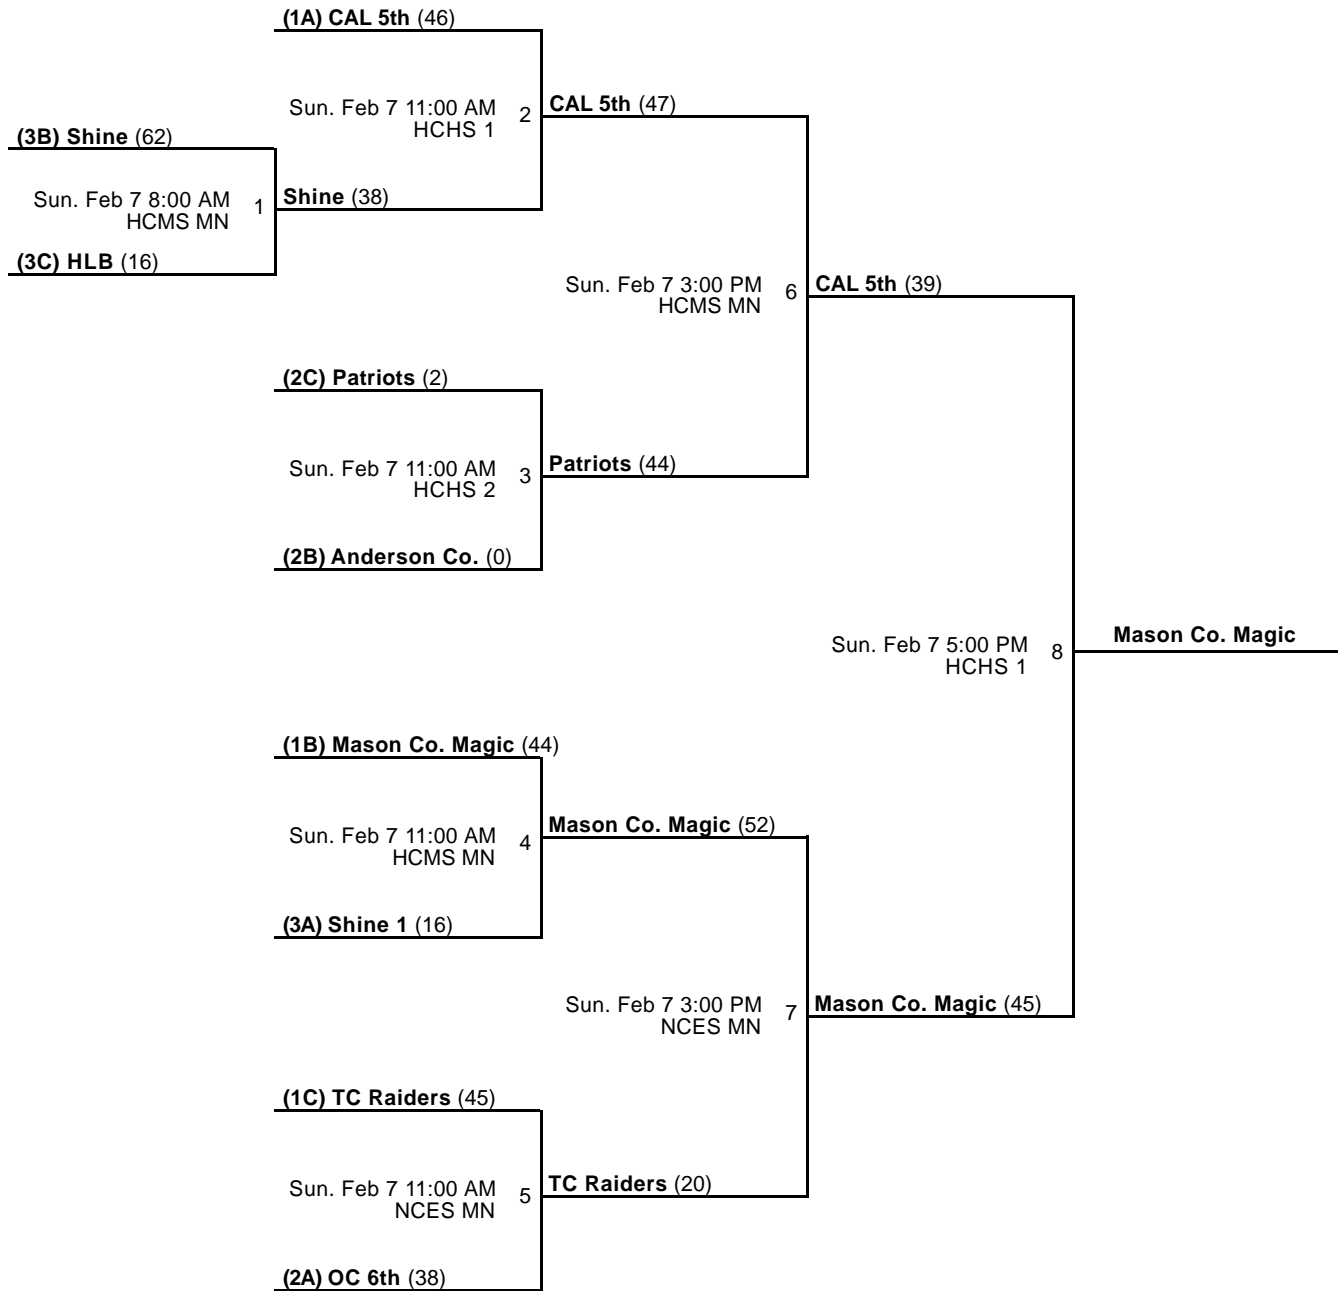

Courts

MN - Main

2 - Court 2

Powered by Exposure Basketball Events

Henry County Wildcat Shootout
6th Grade Boys Championship
 Feb 6-7, 2016

HCCHS 1 - Henry County High School Court 1 HCCHS 2 - Henry County High School Court 2
 HCMS MN - Henry County Middle School Main NCES MN - New Castle Elementary School Main