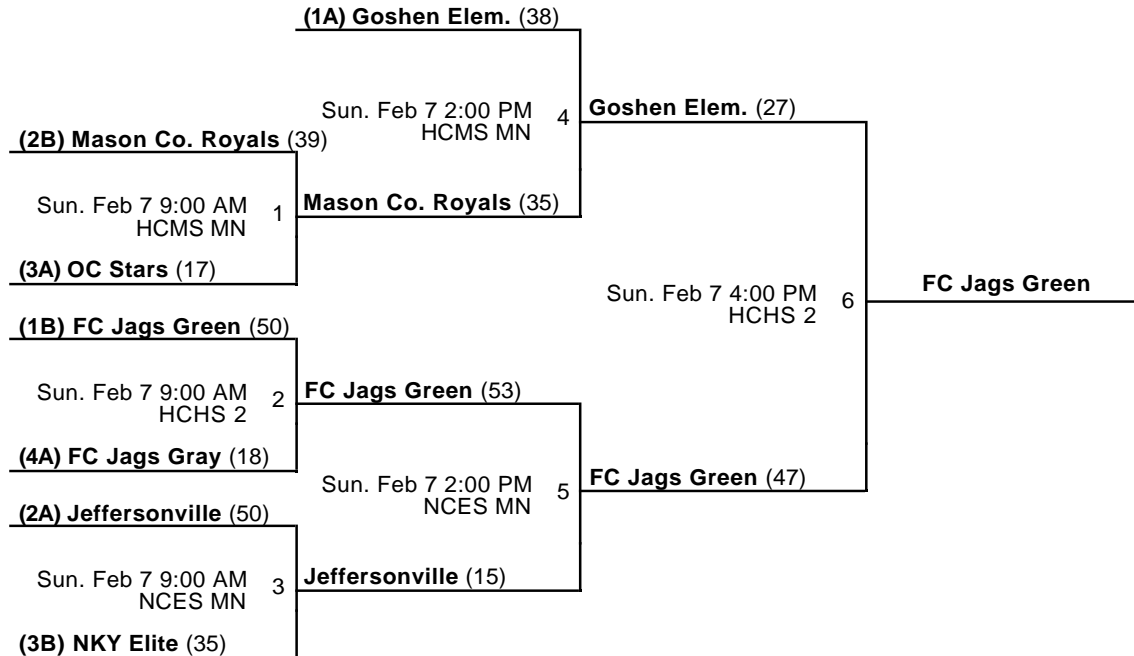

Henry County Wildcat Shootout
5th Grade Boys Championship
Feb 6-7, 2016

HCHS 2 - Henry County High School Court 2 HCMS MN - Henry County Middle School Main
NCES MN - New Castle Elementary School Main

Henry County Wildcat Shootout

Feb 6-7, 2016

6th Grade Boys

Pool A

	W	L	PD	PA	PS	
A2 CAL 5th	2	0	24	73	97	1st
A1 OC 6th	1	1	-4	75	71	2nd
A3 Shine 1	0	2	-20	96	76	3rd

Date	Time	Venue	Court	Home/Away	Score

Sat, 2/6	8:00 AM	HCHS	2	A1 vs A2	30 - 42
Sat, 2/6	10:00 AM	HCHS	2	A3 vs A1	33 - 41
Sat, 2/6	12:00 PM	HCHS	2	A2 vs A3	55 - 43

Pool C

	W	L	PD	PA	PS	
C2 TC Raiders	2	0	37	48	96	1st
C3 Patriots	1	1	3	73	80	2nd
C1 HLB	0	2	-40	101	46	3rd

Date	Time	Venue	Court	Home/Away	Score

Sat, 2/6	2:00 PM	NCES	MN	C1 vs C2	19 - 50
Sat, 2/6	4:00 PM	NCES	MN	C3 vs C1	51 - 27
Sat, 2/6	6:00 PM	NCES	MN	C2 vs C3	46 - 29

Pool B

	W	L	PD	PA	PS	
B3 Mason Co. Magic	2	0	40	33	89	1st
B2 Anderson Co.	1	1	-8	73	60	2nd
B1 Shine	0	2	-32	84	41	3rd

Date	Time	Venue	Court	Home/Away	Score

Sat, 2/6	9:00 AM	NCES	MN	B1 vs B2	28 - 40
Sat, 2/6	11:00 AM	HCHS	2	B2 vs B3	20 - 45
Sat, 2/6	1:00 PM	HCMS	MN	B3 vs B1	44 - 13

Venues

HCHS - Henry County High School

HCMS - Henry County Middle School

NCES - New Castle Elementary School

Courts

MN - Main

2 - Court 2

Powered by Exposure Basketball Events