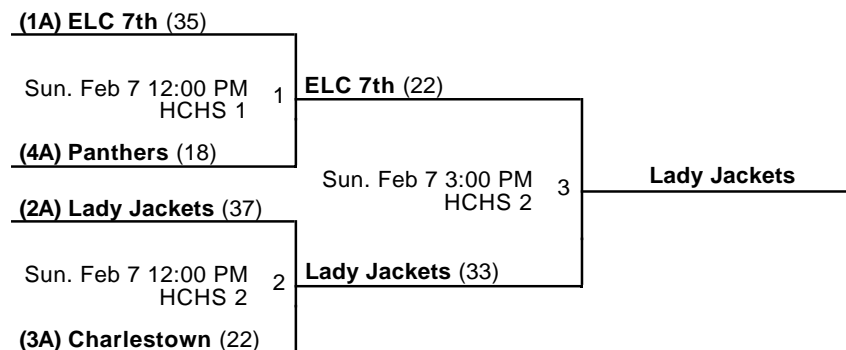

Venues

HCHS - Henry County High School

NCES - New Castle Elementary School

Courts

MN - Main

1 - Court 1

2 - Court 2

Powered by Exposure Basketball Events

Henry County Wildcat Shootout
7th Grade Girls Championship
Feb 6-7, 2016

HCHS 1 - Henry County High School Court 1

HCHS 2 - Henry County High School Court 2

Henry County Wildcat Shootout

Feb 6-7, 2016

5th Grade Boys