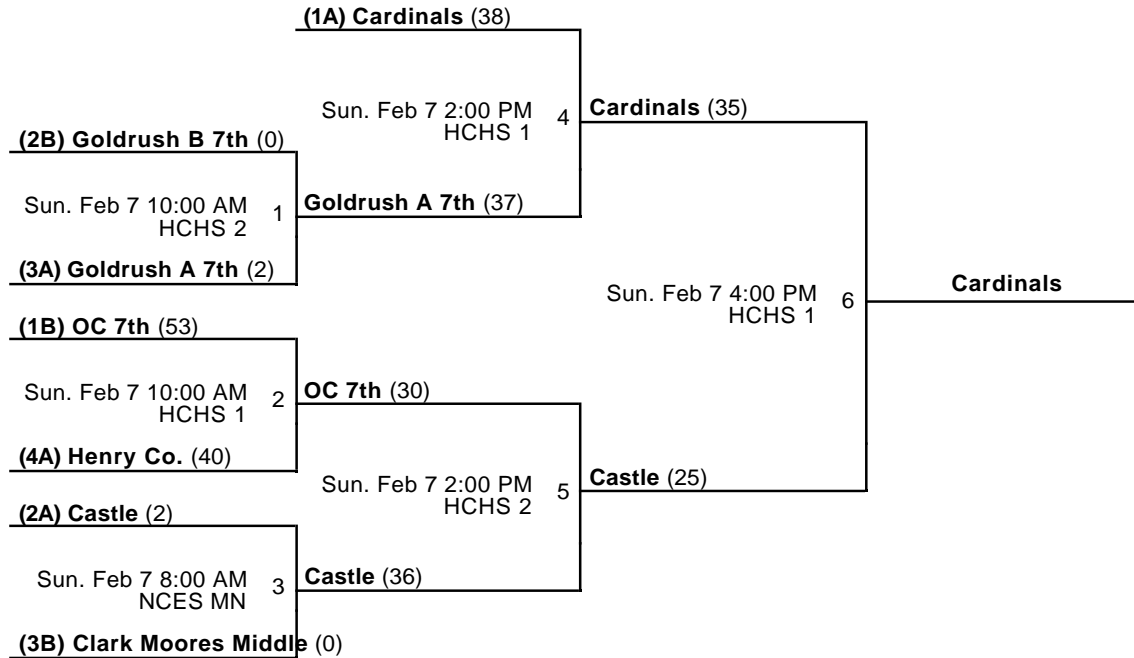

Henry County Wildcat Shootout
7th Grade Boys Championship
Feb 6-7, 2016

HCHS 1 - Henry County High School Court 1 HCHS 2 - Henry County High School Court 2
NCES MN - New Castle Elementary School Main

Henry County Wildcat Shootout

Feb 6-7, 2016

8th Grade Boys

Pool A

	W	L	PD	PA	PS	
A3 Cubs	2	0	10	90	100	1st
A2 Mustangs	1	1	6	96	102	2nd
A4 Castle	1	1	-2	87	85	3rd
A1 OC 8th	0	2	-14	97	83	4th

Date	Time	Venue	Court	Home/Away	Score

Sat, 2/6	3:00 PM	HCHS	1	A1 vs A2	42 - 49
Sat, 2/6	5:00 PM	HCHS	1	A1 vs A4	41 - 48
Sat, 2/6	5:00 PM	HCHS	2	A3 vs A2	54 - 53
Sat, 2/6	7:00 PM	HCHS	1	A4 vs A3	37 - 46

Pool B

	W	L	PD	PA	PS	
B3 Jeffersonville	2	0	40	75	116	1st
B2 South Oldham	1	1	-18	109	90	2nd
B1 FC Jags	0	2	-22	109	87	3rd

Date	Time	Venue	Court	Home/Away	Score

Sat, 2/6	8:00 AM	HCHS	1	B1 vs B2	50 - 52
Sat, 2/6	10:00 AM	HCHS	1	B3 vs B1	57 - 37
Sat, 2/6	12:00 PM	HCHS	1	B2 vs B3	38 - 59

Venues

HCHS - Henry County High School

Courts

1 - Court 1

2 - Court 2

Powered by Exposure Basketball Events