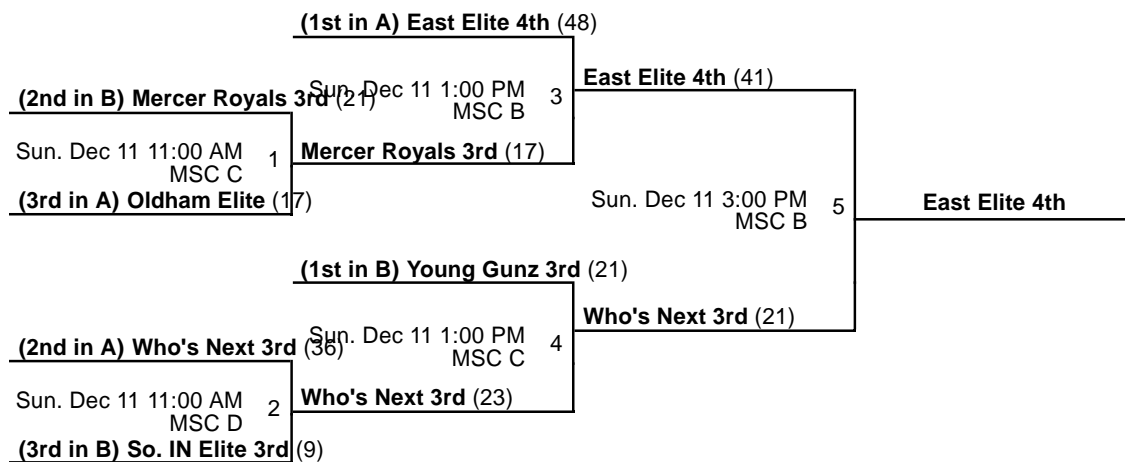

Date	Time	Venue	Court	Home/Away	Score
Sat, 12/10	10:00 AM	MSC	B	B1 vs B2	21 - 24
Sat, 12/10	12:00 PM	MSC	A	B3 vs B1	26 - 16
Sat, 12/10	3:00 PM	MSC	C	B2 vs B3	30 - 28

Venues

MSC - MidAmerica Sports Center

Courts

A - Court A

B - Court B

C - Court C

Powered by Exposure Basketball Events

Holiday Classic

3rd/4th Grade Boys Championship

Dec 10-11, 2016