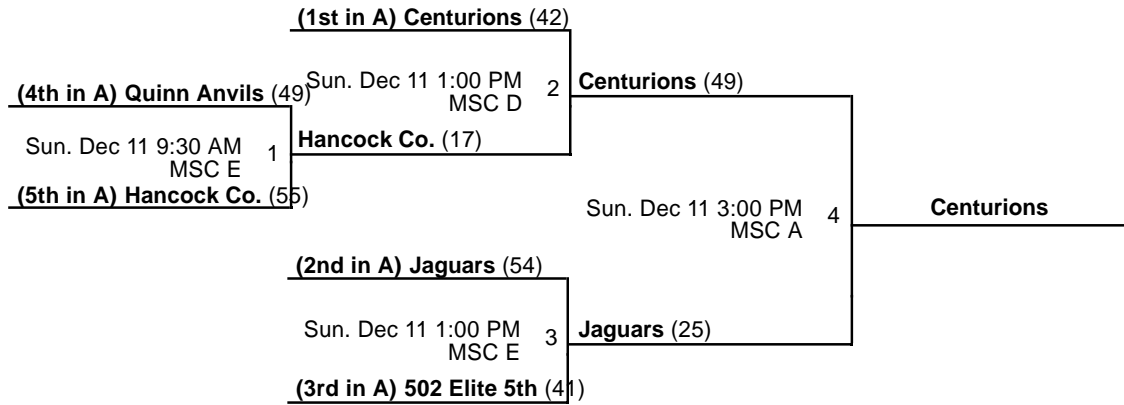

Venues

MSC - MidAmerica Sports Center

Courts

C - Court C

D - Court D

E - Court E

Powered by Exposure Basketball Events

Holiday Classic

6th Grade Boys Championship

Dec 10-11, 2016

MSC A - MidAmerica Sports Center Court A MSC D - MidAmerica Sports Center Court D
 MSC E - MidAmerica Sports Center Court E

Holiday Classic

Dec 10-11, 2016

7th Grade Boys