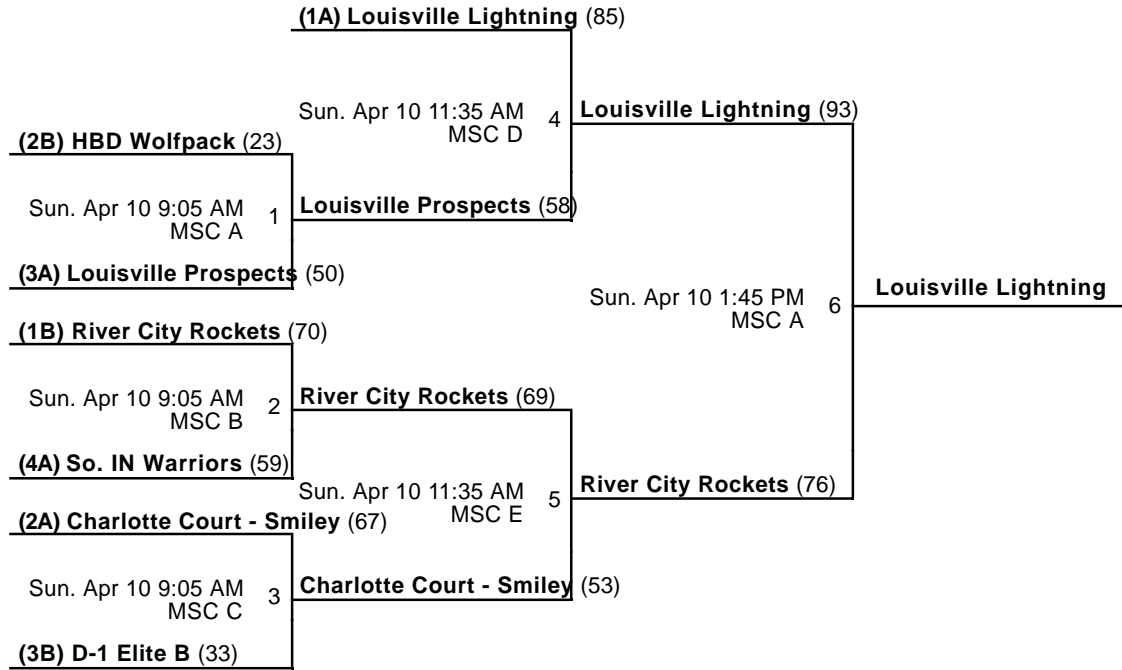

Venues

MSC - MidAmerica Sports Center

Courts

A - Court A

B - Court B

C - Court C

Powered by Exposure Basketball Events

Louisville Legends Classic

11th Grade Boys
Championship

Apr 8-10, 2016

MSC A - MidAmerica Sports Center Court A MSC B - MidAmerica Sports Center Court B
 MSC C - MidAmerica Sports Center Court C MSC D - MidAmerica Sports Center Court D
 MSC E - MidAmerica Sports Center Court E