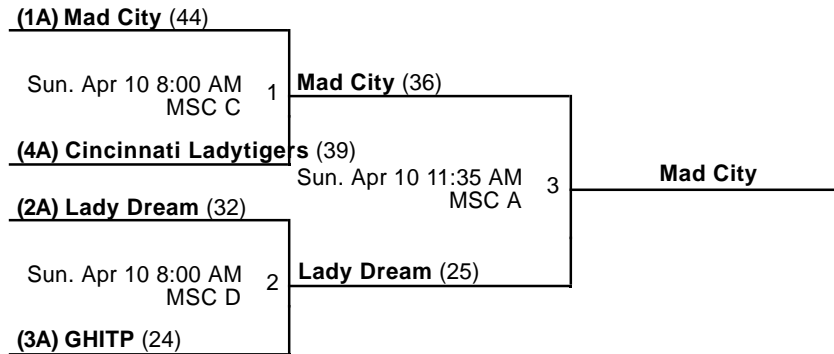

Venues

MSC - MidAmerica Sports Center

Courts

A - Court A

B - Court B

C - Court C

Powered by Exposure Basketball Events

Louisville Legends Classic
8th Grade Girls Championship
Apr 8-10, 2016

MSC A - MidAmerica Sports Center Court A
MSC C - MidAmerica Sports Center Court C
MSC D - MidAmerica Sports Center Court D

Louisville Legends Classic

Apr 8-10, 2016

9th/10th Grade Girls

Pool A

	W	L	PD	PA	PS	
A3 Cincinnati Ladytigers 10th	2	0	25	96	126	1st
A1 Lady Dream 10th	1	1	-4	92	88	2nd
A2 King Elite 10th	0	2	-21	101	75	3rd