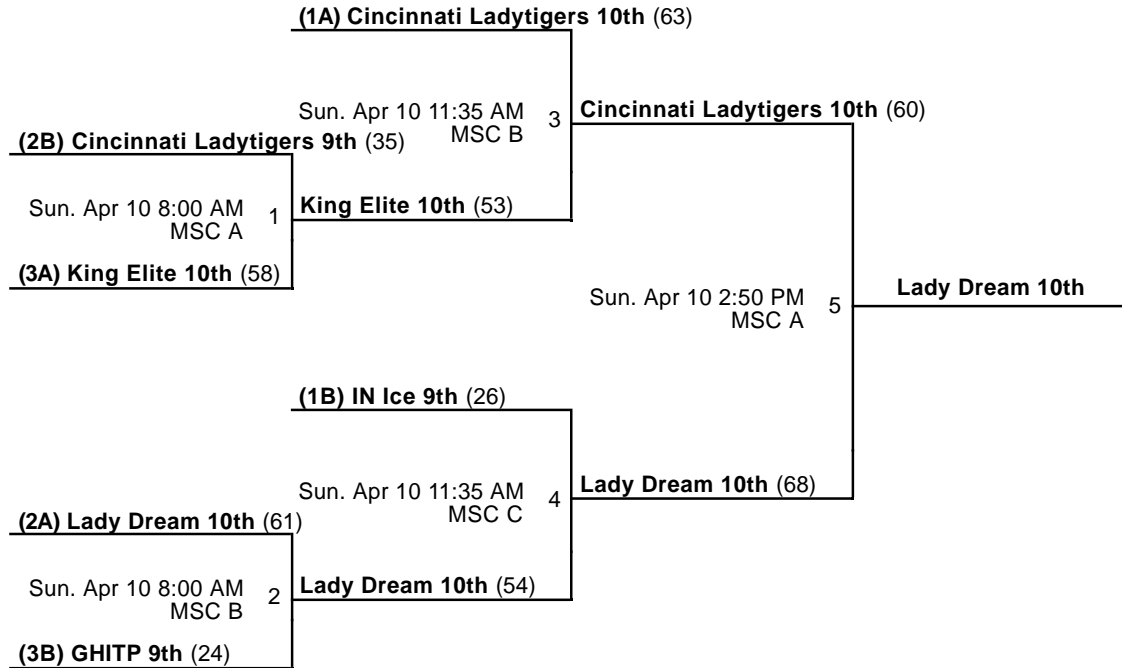

Sat, 4/9	12:20 PM	MSC	D	B1 vs B2	42 - 66
Sat, 4/9	2:30 PM	MSC	B	B2 vs B3	58 - 32
Sat, 4/9	4:40 PM	MSC	B	B3 vs B1	51 - 32

Venues

MSC - MidAmerica Sports Center

Courts

A - Court A

B - Court B

D - Court D

Powered by Exposure Basketball Events

Louisville Legends Classic
 9th/10th Grade Girls
 Championship

Apr 8-10, 2016

MSC A - MidAmerica Sports Center Court A MSC B - MidAmerica Sports Center Court B
 MSC C - MidAmerica Sports Center Court C

Louisville Legends Classic