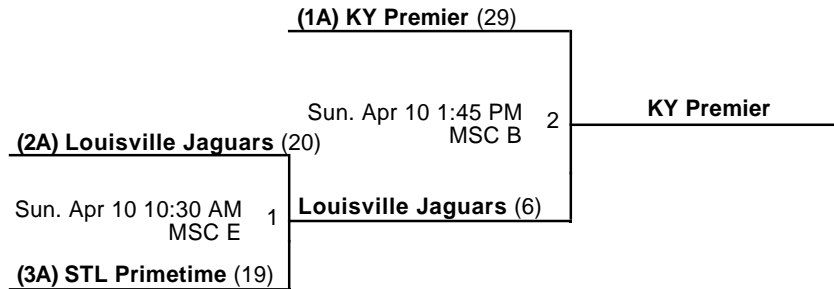

Venues

MSC - MidAmerica Sports Center

Courts

B - Court B

C - Court C

Powered by Exposure Basketball Events

Louisville Legends Classic
4th Grade Girls Championship
Apr 8-10, 2016

MSC B - MidAmerica Sports Center Court B
MSC E - MidAmerica Sports Center Court E