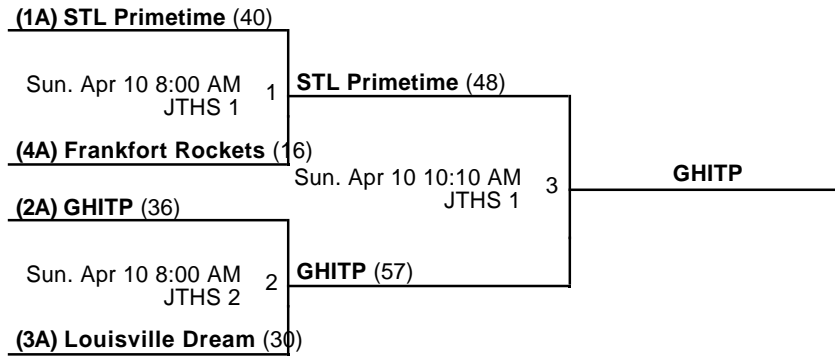

MSC - MidAmerica Sports Center

Courts

C - Court C

D - Court D

Powered by Exposure Basketball Events

Louisville Legends Classic
3rd Grade Boys Championship
Apr 8-10, 2016

JTTHS 1 - Jeffersontown High School Court 1
JTTHS 2 - Jeffersontown High School Court 2

Louisville Legends Classic

Apr 8-10, 2016

4th Grade Boys

Pool A						
		W	L	PD	PA	PS
A2	So. IN Warriors	2	0	40	33	82 1st
A5	STL Primetime	2	0	11	47	58 2nd
A4	Purple Heart	1	1	-4	44	40 3rd
A3	Higher Goals	0	2	-21	62	38 4th
A1	Orange 4th	0	2	-26	75	43 5th