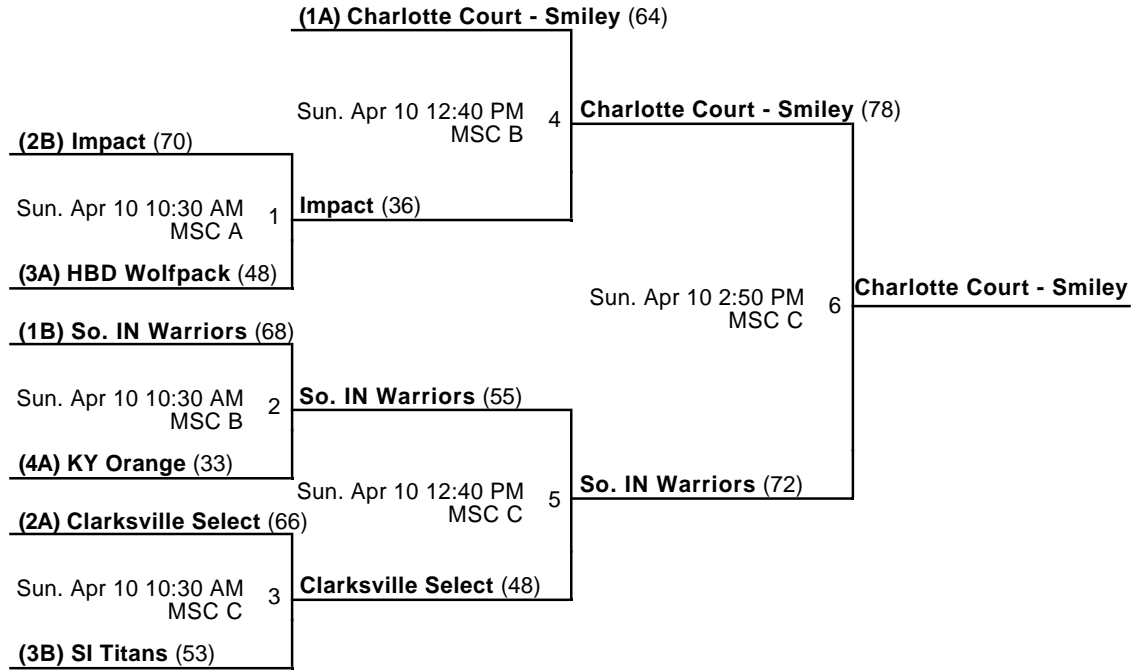

Venues

MSC - MidAmerica Sports Center

Courts

A - Court A

B - Court B

D - Court D

Powered by Exposure Basketball Events

Louisville Legends Classic
9th Grade Boys Championship
 Apr 8-10, 2016