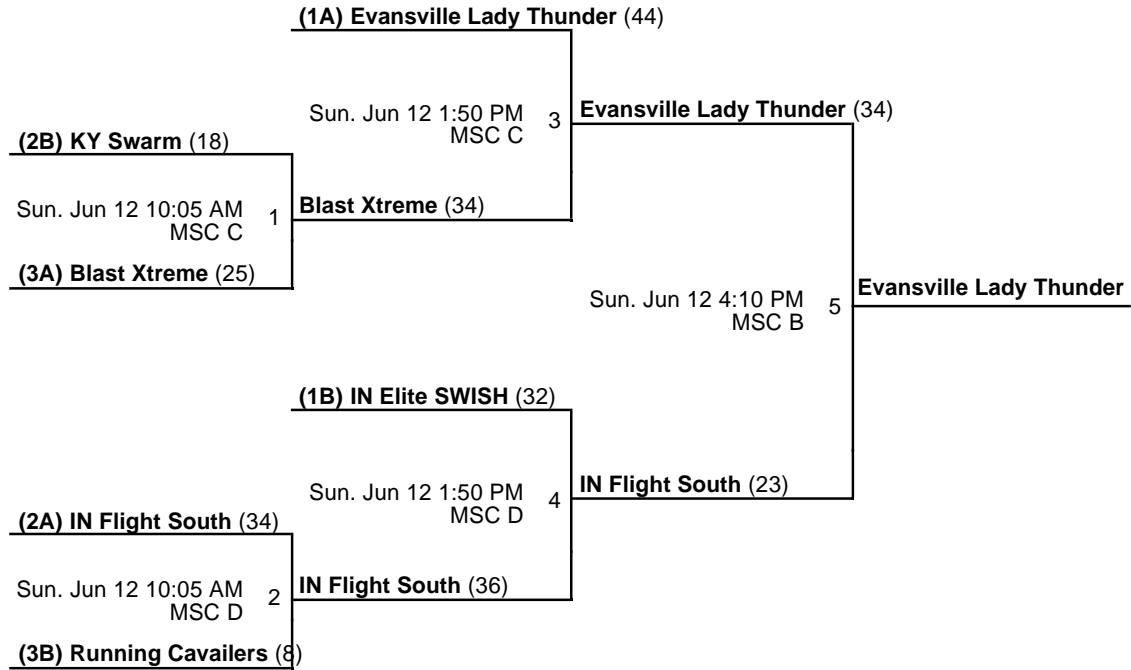

Venues

MSC - MidAmerica Sports Center

Courts

A - Court A

B - Court B

C - Court C

D - Court D

E - Court E

Powered by Exposure Basketball Events

Midwest Youth Tournaments Girl's Nationals

6th Grade Girls Championship

Jun 10-12, 2016

MSC B - MidAmerica Sports Center Court B MSC C - MidAmerica Sports Center Court C
 MSC D - MidAmerica Sports Center Court D