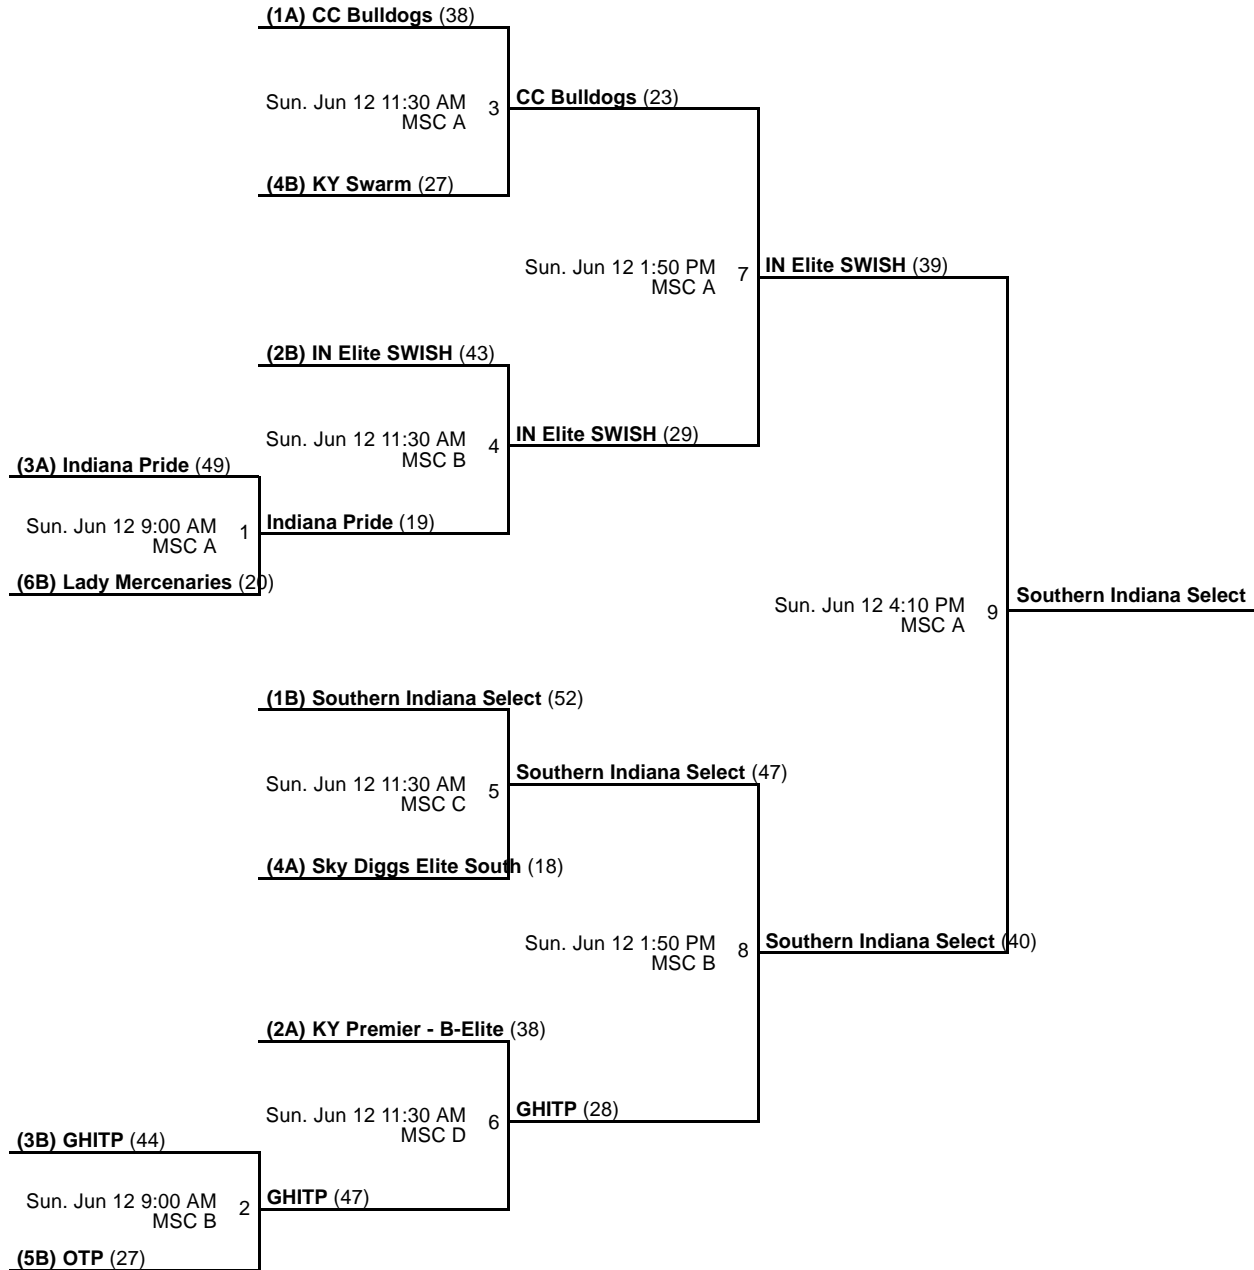

Venues

MSC - MidAmerica Sports Center

Courts

A - Court A

B - Court B

C - Court C

D - Court D

E - Court E

Powered by Exposure Basketball Events

Midwest Youth Tournaments Girl's Nationals

7th Grade Girls Championship

Jun 10-12, 2016

MSC A - MidAmerica Sports Center Court A MSC B - MidAmerica Sports Center Court B
MSC C - MidAmerica Sports Center Court C MSC D - MidAmerica Sports Center Court D