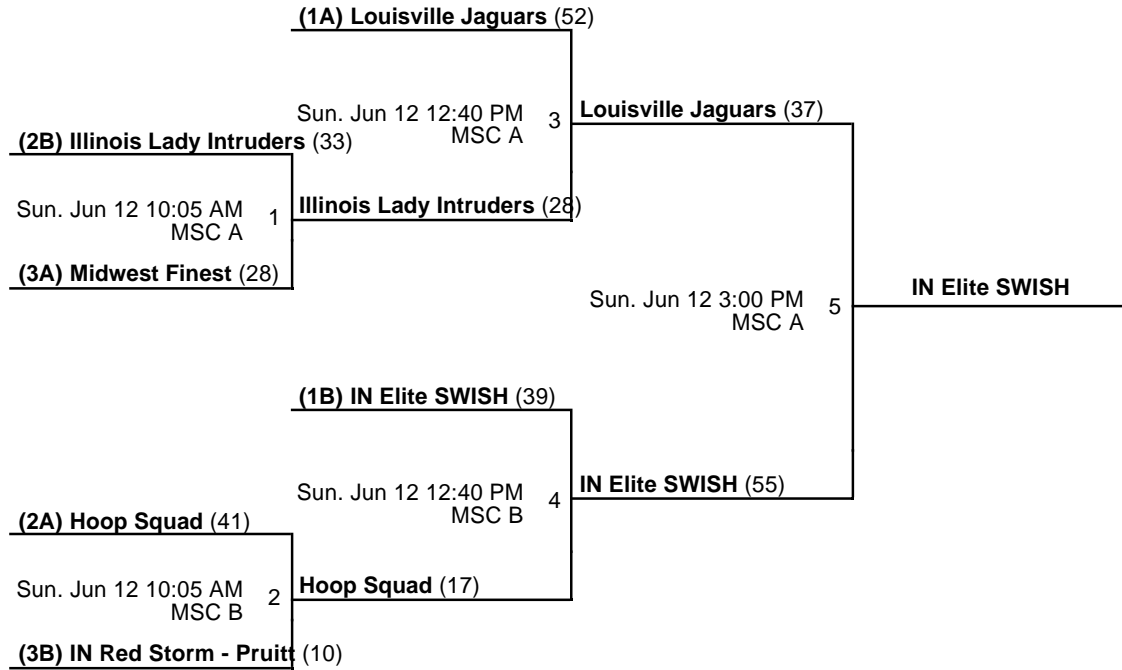

Venues

MSC - MidAmerica Sports Center

Courts

A - Court A

B - Court B

C - Court C

Powered by Exposure Basketball Events

Midwest Youth Tournaments Girl's Nationals

8th Grade Girls Championship

Jun 10-12, 2016

MSC A - MidAmerica Sports Center Court A MSC B - MidAmerica Sports Center Court B