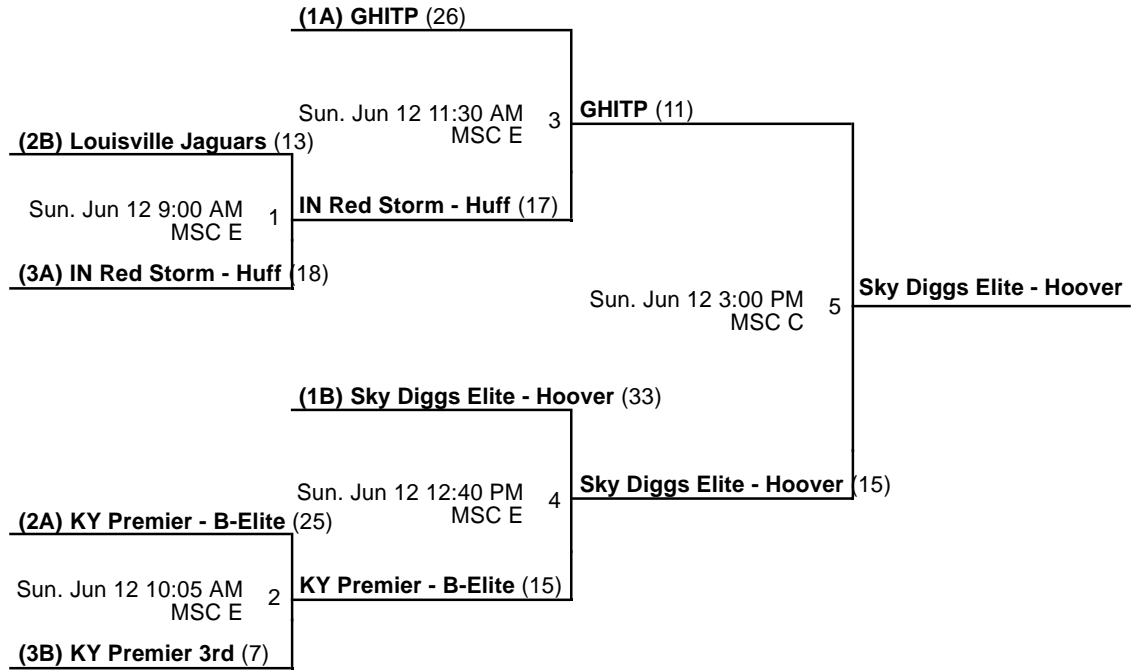

Venues

MSC - MidAmerica Sports Center

Courts

B - Court B

C - Court C

D - Court D

E - Court E

Powered by Exposure Basketball Events

Midwest Youth Tournaments Girl's Nationals

4th Grade Girls Championship

Jun 10-12, 2016

MSC C - MidAmerica Sports Center Court C MSC E - MidAmerica Sports Center Court E

Midwest Youth Tournaments Girl's Nationals