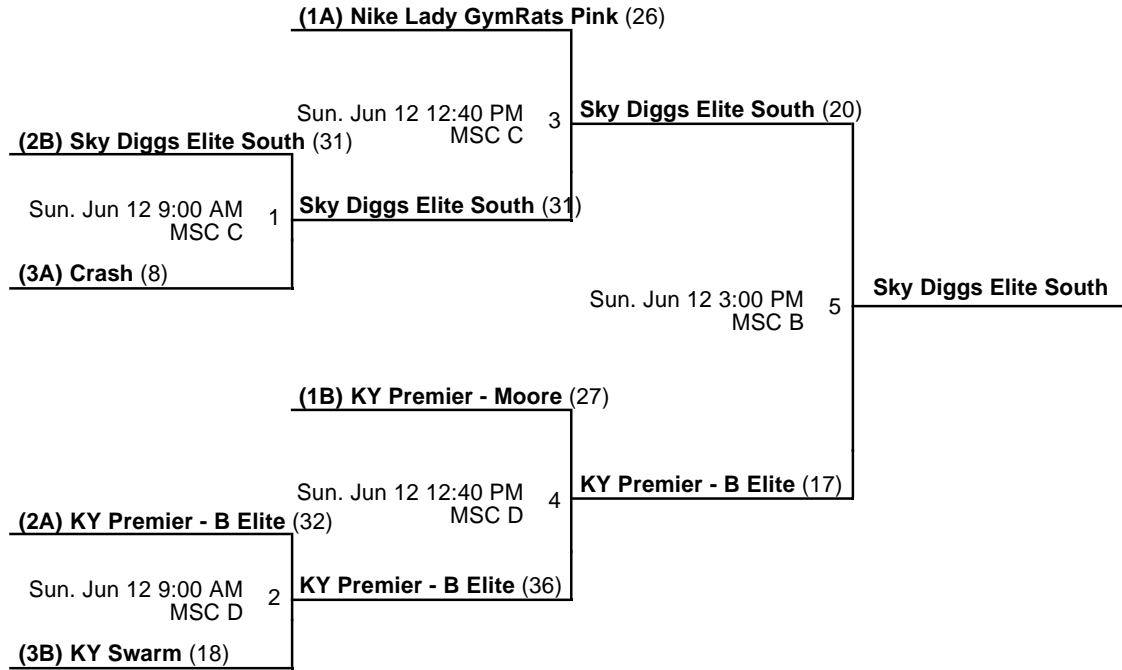

Venues

MSC - MidAmerica Sports Center

Courts

A - Court A

C - Court C

D - Court D

E - Court E

Powered by Exposure Basketball Events

Midwest Youth Tournaments Girl's Nationals

5th Grade Girls Championship

Jun 10-12, 2016

MSC B - MidAmerica Sports Center Court B MSC C - MidAmerica Sports Center Court C
 MSC D - MidAmerica Sports Center Court D