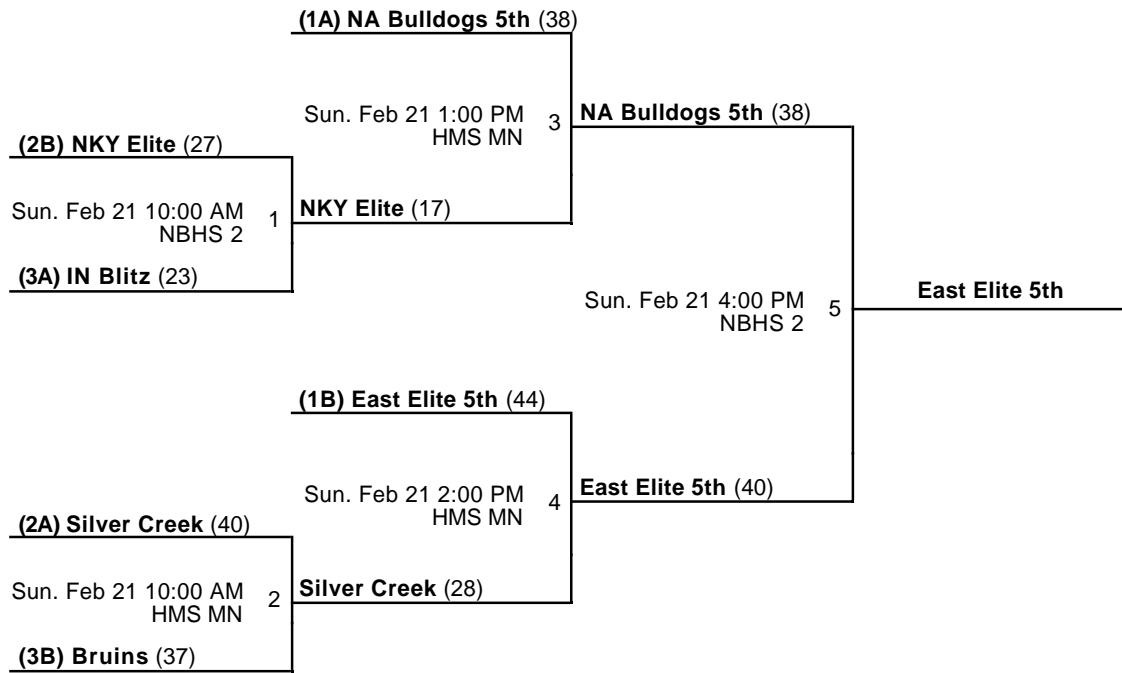

North Bullitt Eagle Classic

Feb 20-21, 2016

5th Grade Boys

Pool A						
	W	L	PD	PA	PS	
A2 NA Bulldogs 5th	2	0	22	47	79	1st
A1 Silver Creek	1	1	7	55	62	2nd
A3 IN Blitz	0	2	-29	75	36	3rd

Pool B						
	W	L	PD	PA	PS	
B1 East Elite 5th	2	0	40	41	92	1st
B3 NKY Elite	1	1	0	60	59	2nd
B2 Bruins	0	2	-40	94	44	3rd

Date	Time	Venue	Court	Home/Away	Score
Sat, 2/20	9:00 AM	NBHS	1	A1 vs A2	32 - 34
Sat, 2/20	11:00 AM	NBHS	1	A3 vs A1	21 - 30
Sat, 2/20	1:00 PM	NBHS	1	A2 vs A3	45 - 15

Date	Time	Venue	Court	Home/Away	Score
Sat, 2/20	2:00 PM	EMS	MN	B2 vs B3	20 - 42
Sat, 2/20	4:00 PM	NBHS	2	B3 vs B1	17 - 40
Sat, 2/20	7:00 PM	NBHS	1	B1 vs B2	52 - 24

Venues

EMS - Eastside Middle School

NBHS - North Bullitt High School

Courts

MN - Main

1 - Court 1

2 - Court 2

Powered by Exposure Basketball Events

North Bullitt Eagle Classic
5th Grade Boys Championship
Feb 20-21, 2016

HMS MN - Hebron Middle School Main NBHS 2 - North Bullitt High School Court 2