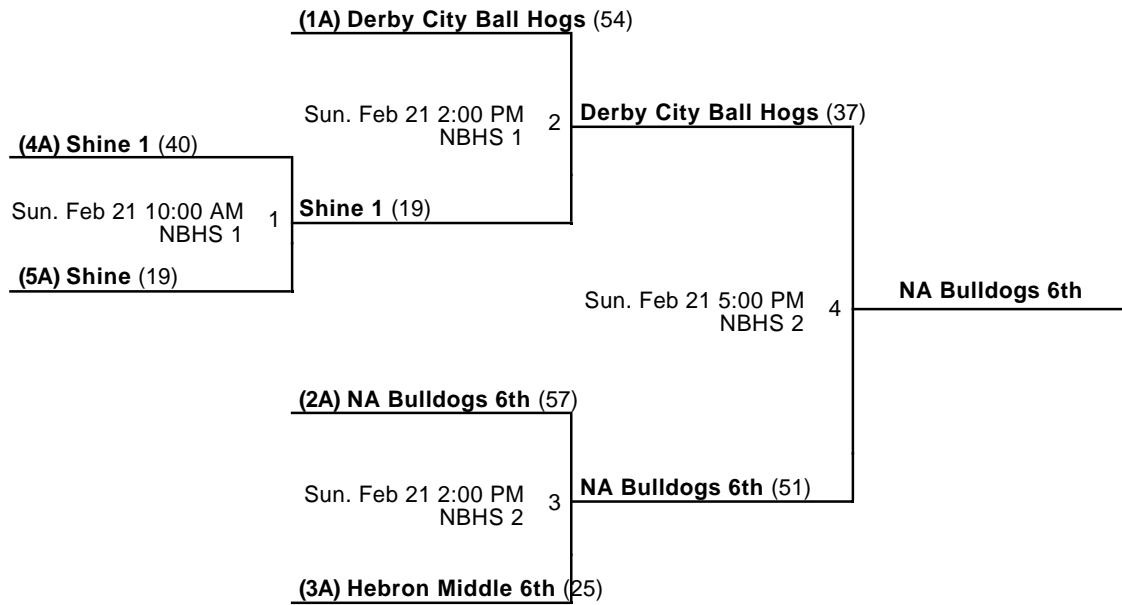

Venues

HMS - Hebron Middle School

Courts

MN - Main

Powered by Exposure Basketball Events

North Bullitt Eagle Classic
6th Grade Boys Championship
 Feb 20-21, 2016

NBHS 1 - North Bullitt High School Court 1 NBHS 2 - North Bullitt High School Court 2