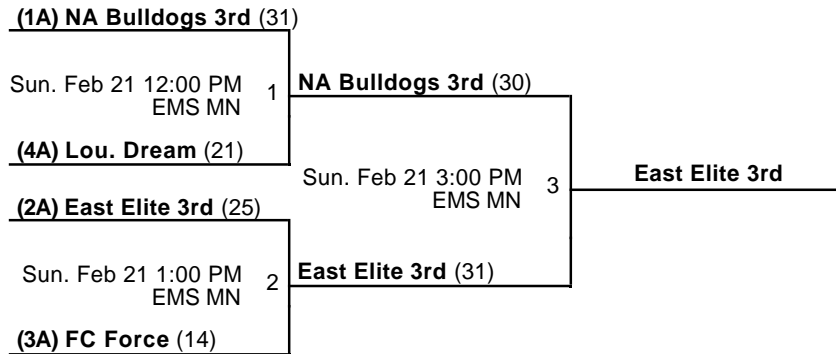

Venues

HMS - Hebron Middle School

NBHS - North Bullitt High School

Courts

MN - Main

2 - Court 2

Powered by Exposure Basketball Events

North Bullitt Eagle Classic
3rd Grade Boys Championship
Feb 20-21, 2016