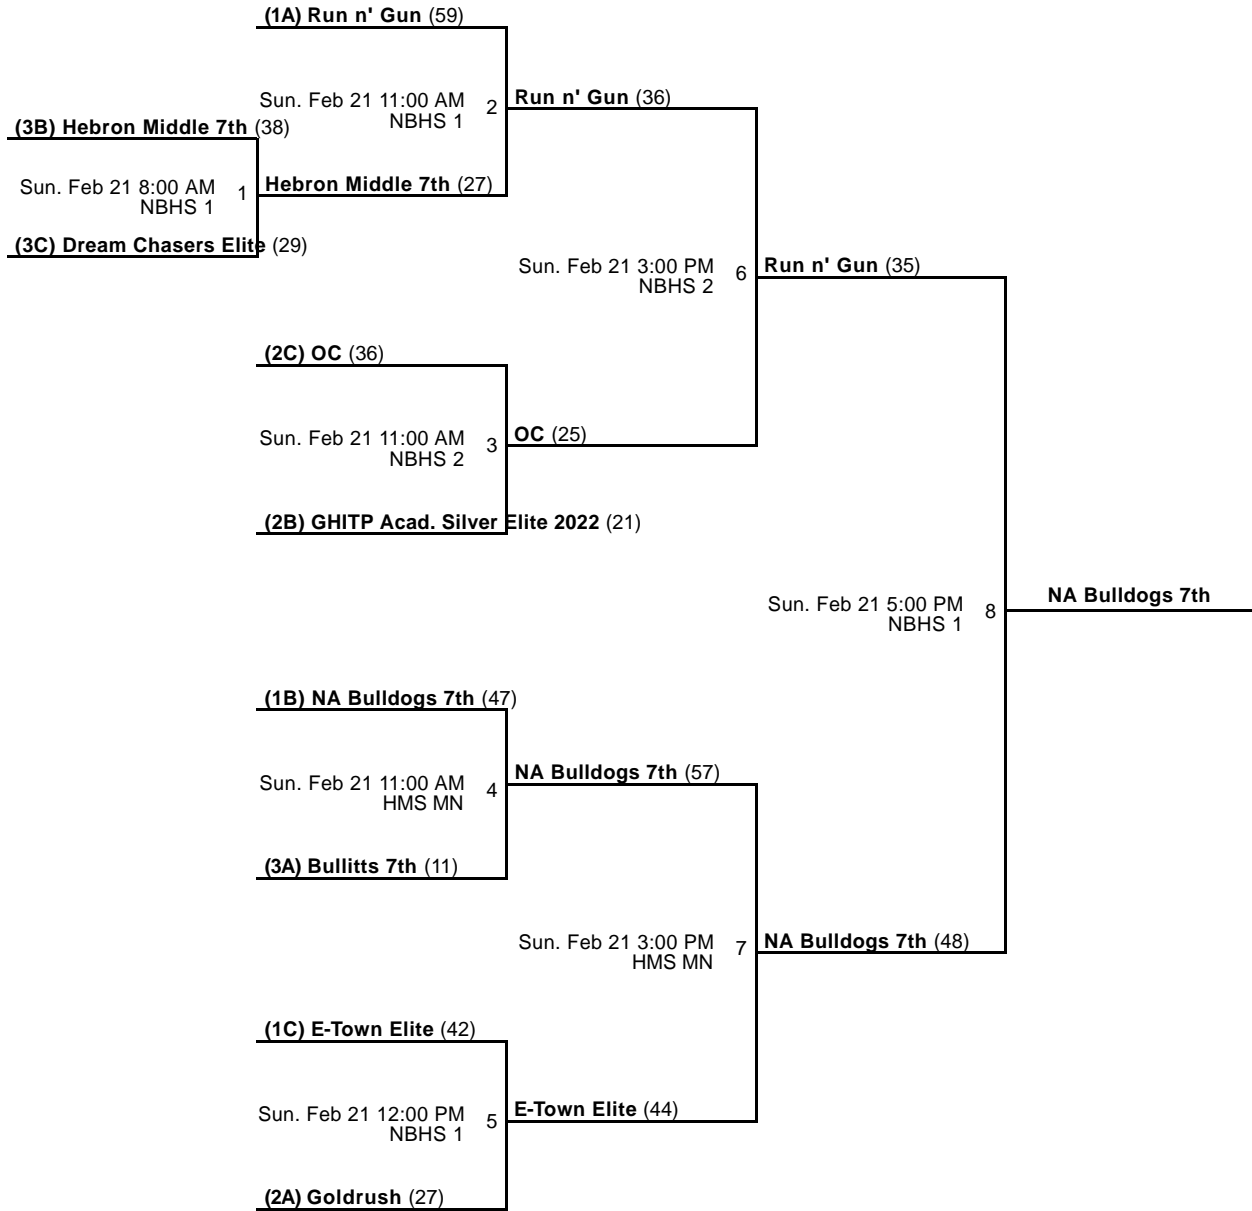

North Bullitt Eagle Classic

Feb 20-21, 2016

7th Grade Boys

Pool A

	W	L	PD	PA	PS	
A2 Run n' Gun	2	0	36	46	93	1st
A3 Goldrush	1	1	-12	58	46	2nd
A1 Bullitts 7th	0	2	-24	85	50	3rd

Date	Time	Venue	Court	Home/Away	Score

Sat, 2/20	8:00 AM	NBHS	1	A1 vs A2	27 - 58
Sat, 2/20	10:00 AM	NBHS	1	A3 vs A1	27 - 23
Sat, 2/20	12:00 PM	NBHS	1	A2 vs A3	35 - 19

Pool C

	W	L	PD	PA	PS	
C1 E-Town Elite	2	0	31	68	118	1st
C3 OC	1	1	9	83	110	2nd
C2 Dream Chasers Elite	0	2	-40	117	40	3rd

Date	Time	Venue	Court	Home/Away	Score

Sat, 2/20	2:00 PM	NBHS	1	C1 vs C2	57 - 18
Sat, 2/20	4:00 PM	NBHS	1	C2 vs C3	22 - 60
Sat, 2/20	6:00 PM	NBHS	1	C3 vs C1	50 - 61

Pool B

	W	L	PD	PA	PS	
B2 NA Bulldogs 7th	2	0	28	69	105	1st
B3 GHITP Acad. Silver Elite 2022	1	1	-13	95	74	2nd
B1 Hebron Middle 7th	0	2	-15	87	72	3rd

Date	Time	Venue	Court	Home/Away	Score

Sat, 2/20	8:00 AM	NBHS	2	B1 vs B2	37 - 45
Sat, 2/20	10:00 AM	NBHS	2	B3 vs B1	42 - 35
Sat, 2/20	12:00 PM	NBHS	2	B2 vs B3	60 - 32

Venues

NBHS - North Bullitt High School

Courts

1 - Court 1

2 - Court 2

Powered by Exposure Basketball Events

North Bullitt Eagle Classic
7th Grade Boys Championship
Feb 20-21, 2016

HMS MN - Hebron Middle School Main NBHS 1 - North Bullitt High School Court 1
NBHS 2 - North Bullitt High School Court 2