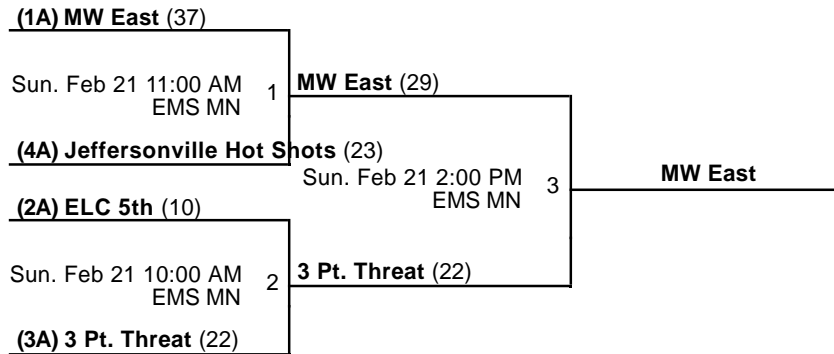

North Bullitt Eagle Classic
5th/6th Grade Girls
Championship

Feb 20-21, 2016

EMS MN - Eastside Middle School Main