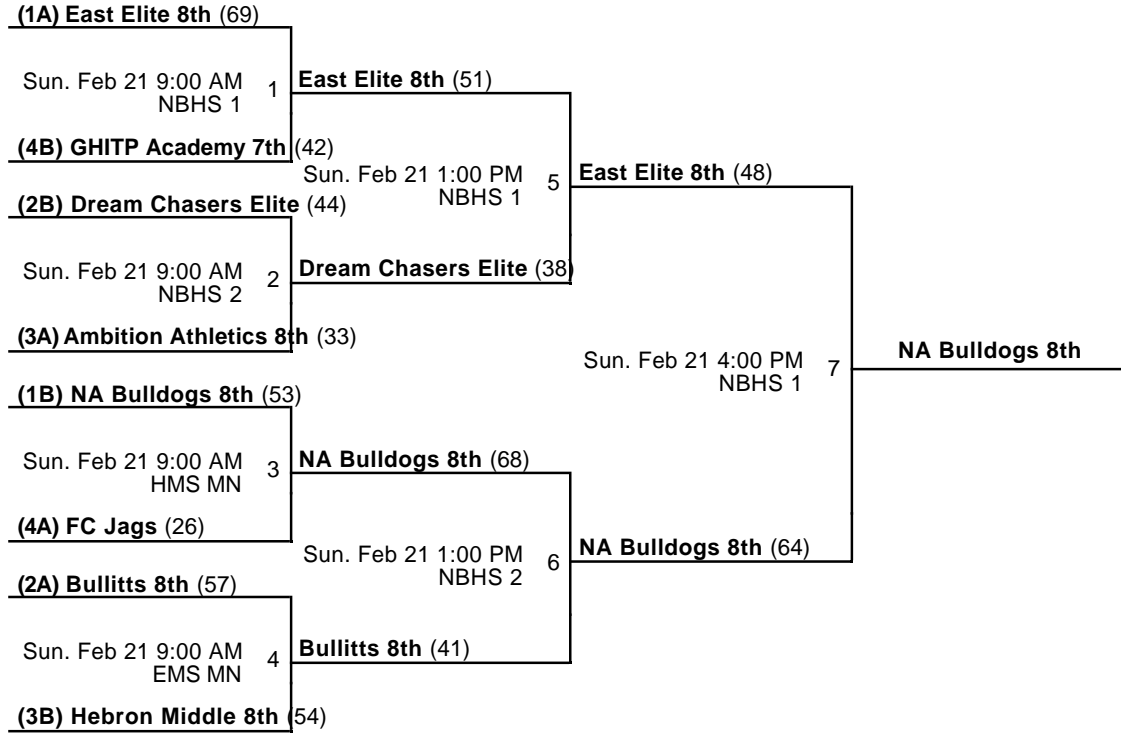

North Bullitt Eagle Classic

Feb 20-21, 2016

8th Grade Boys

Pool A						
	W	L	PD	PA	PS	
A3 East Elite 8th	2	0	37	74	113	1st
A1 Bullitts 8th	2	0	23	86	109	2nd
A2 Ambition Athletics 8th	0	2	-27	100	73	3rd
A4 FC Jags	0	2	-33	122	87	4th

Pool B						
	W	L	PD	PA	PS	
B2 NA Bulldogs 8th	2	0	40	65	115	1st
B3 Dream Chasers Elite	1	1	0	97	98	2nd
B1 Hebron Middle 8th	1	1	-14	114	99	3rd
B4 GHITP Academy 7th	0	2	-26	132	96	4th

Date	Time	Venue	Court	Home/Away	Score
Sat, 2/20	1:00 PM	NBHS	2	A1 vs A2	49 - 39
Sat, 2/20	2:00 PM	NBHS	2	A1 vs A4	60 - 47
Sat, 2/20	3:00 PM	NBHS	1	A3 vs A2	51 - 34
Sat, 2/20	5:00 PM	NBHS	1	A4 vs A3	40 - 62

Date	Time	Venue	Court	Home/Away	Score
Sat, 2/20	6:00 PM	HMS	MN	B4 vs B3	32 - 62
Sat, 2/20	6:00 PM	NBHS	2	B1 vs B2	29 - 50
Sat, 2/20	8:00 PM	NBHS	1	B1 vs B4	70 - 64
Sat, 2/20	8:00 PM	NBHS	2	B3 vs B2	36 - 65

Venues

HMS - Hebron Middle School

NBHS - North Bullitt High School

Courts

MN - Main

1 - Court 1

2 - Court 2

Powered by Exposure Basketball Events

North Bullitt Eagle Classic
8th Grade Boys Championship
Feb 20-21, 2016

EMS MN - Eastside Middle School Main   HMS MN - Hebron Middle School Main
NBHS 1 - North Bullitt High School Court 1   NBHS 2 - North Bullitt High School Court 2