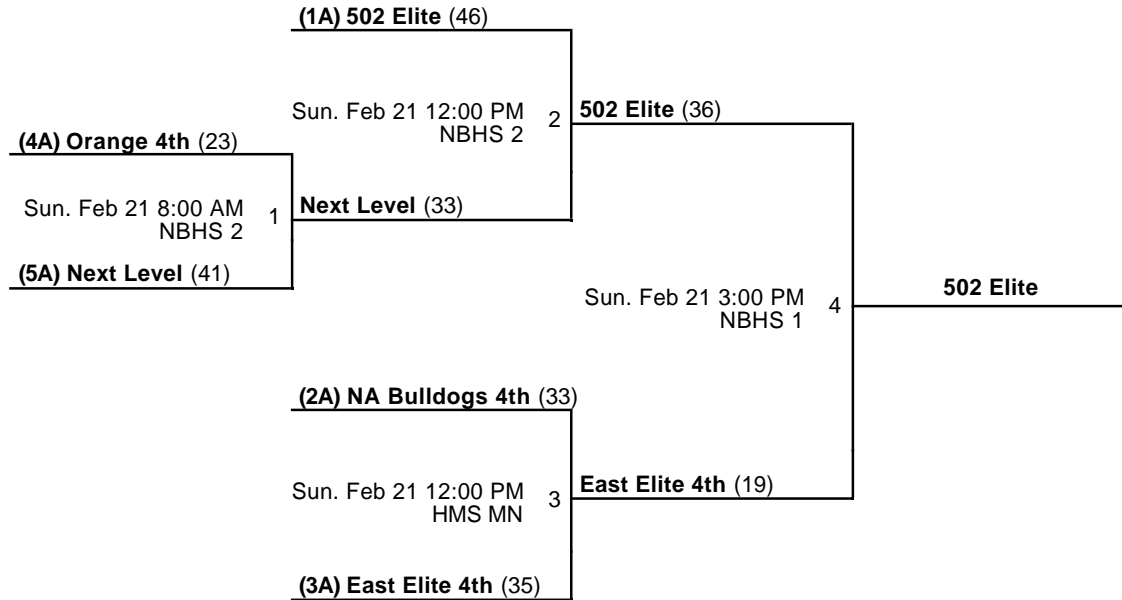

Venues

EMS - Eastside Middle School

HMS - Hebron Middle School

Courts

MN - Main

Powered by Exposure Basketball Events

North Bullitt Eagle Classic
4th Grade Boys Championship
Feb 20-21, 2016

HMS MN - Hebron Middle School Main NBHS 1 - North Bullitt High School Court 1
NBHS 2 - North Bullitt High School Court 2