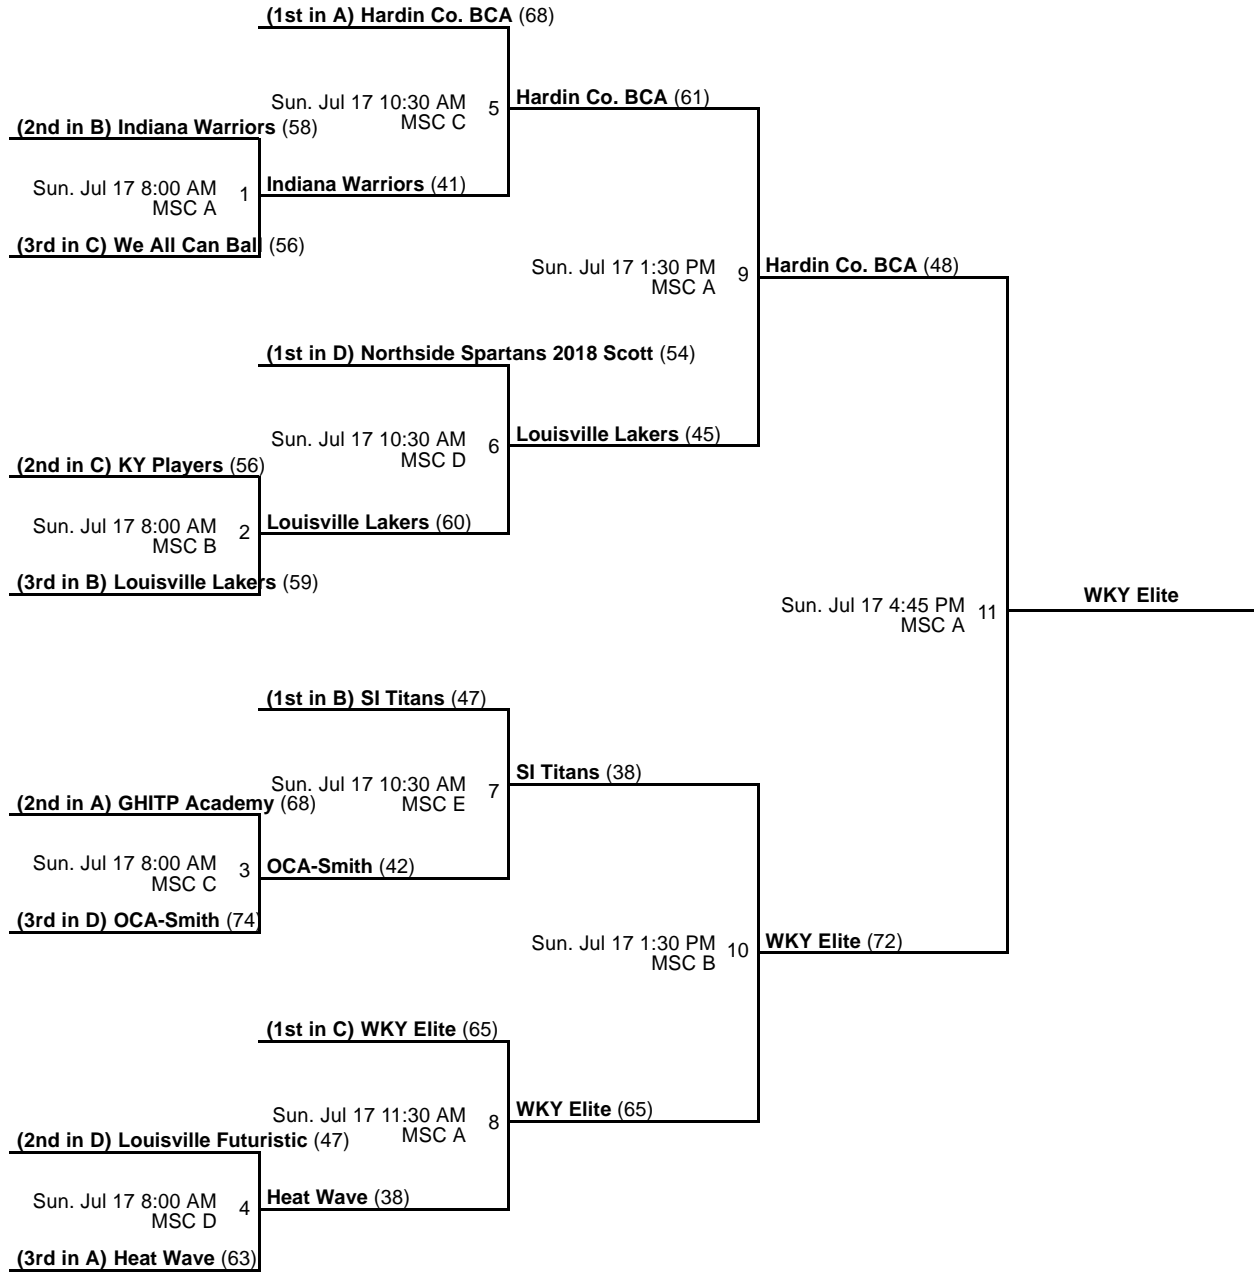

Midwest National Challenge

Jul 15-17, 2016

10th Grade Boys

Pool A

	W	L	PD	PA	PS	
A1 Hardin Co. BCA	1	1	15	96	116	1st
A2 GHITP Academy	1	1	2	116	118	2nd
A3 Heat Wave	1	1	-17	127	105	3rd

Date	Time	Venue	Court	Home/Away	Score
Sat, 7/16	8:00 AM	MSC	B	A1 vs A2	51 - 56
Sat, 7/16	10:20 AM	MSC	A	A3 vs A1	40 - 65
Sat, 7/16	12:40 PM	MSC	A	A2 vs A3	62 - 65

Pool C

	W	L	PD	PA	PS	
C3 WKY Elite	2	0	34	110	157	1st
C2 KY Players	1	1	-9	141	132	2nd
C1 We All Can Ball	0	2	-25	153	115	3rd

Date	Time	Venue	Court	Home/Away	Score
Sat, 7/16	3:00 PM	MSC	A	C1 vs C2	66 - 71
Sat, 7/16	5:20 PM	MSC	A	C3 vs C1	82 - 49
Sat, 7/16	7:40 PM	MSC	A	C2 vs C3	61 - 75

Pool B

	W	L	PD	PA	PS	
B2 SI Titans	1	1	4	105	109	1st
B3 Indiana Warriors	1	1	2	121	123	2nd
B1 Louisville Lakers	1	1	-6	115	109	3rd

Date	Time	Venue	Court	Home/Away	Score
Sat, 7/16	8:00 AM	MSC	D	B1 vs B2	45 - 52
Sat, 7/16	10:20 AM	MSC	C	B3 vs B1	63 - 64
Sat, 7/16	12:40 PM	MSC	B	B2 vs B3	57 - 60

Pool D

	W	L	PD	PA	PS	
D1 Northside Spartans 2018 Scott	2	0	28	89	117	1st
D2 Louisville Futuristic	1	1	-17	127	110	2nd
D3 OCA-Smith	0	2	-11	133	122	3rd

Date	Time	Venue	Court	Home/Away	Score
Sat, 7/16	3:00 PM	MSC	B	D1 vs D2	57 - 37
Sat, 7/16	5:20 PM	MSC	B	D3 vs D1	52 - 60
Sat, 7/16	7:40 PM	MSC	B	D2 vs D3	73 - 70

Venues

MSC - MidAmerica Sports Center

Courts

A - Court A

B - Court B

C - Court C

D - Court D

Powered by Exposure Basketball Events

Midwest National Challenge

10th Grade Boys
Championship

Jul 15-17, 2016

MSC A - MidAmerica Sports Center Court A   MSC B - MidAmerica Sports Center Court B
MSC C - MidAmerica Sports Center Court C   MSC D - MidAmerica Sports Center Court D
MSC E - MidAmerica Sports Center Court E