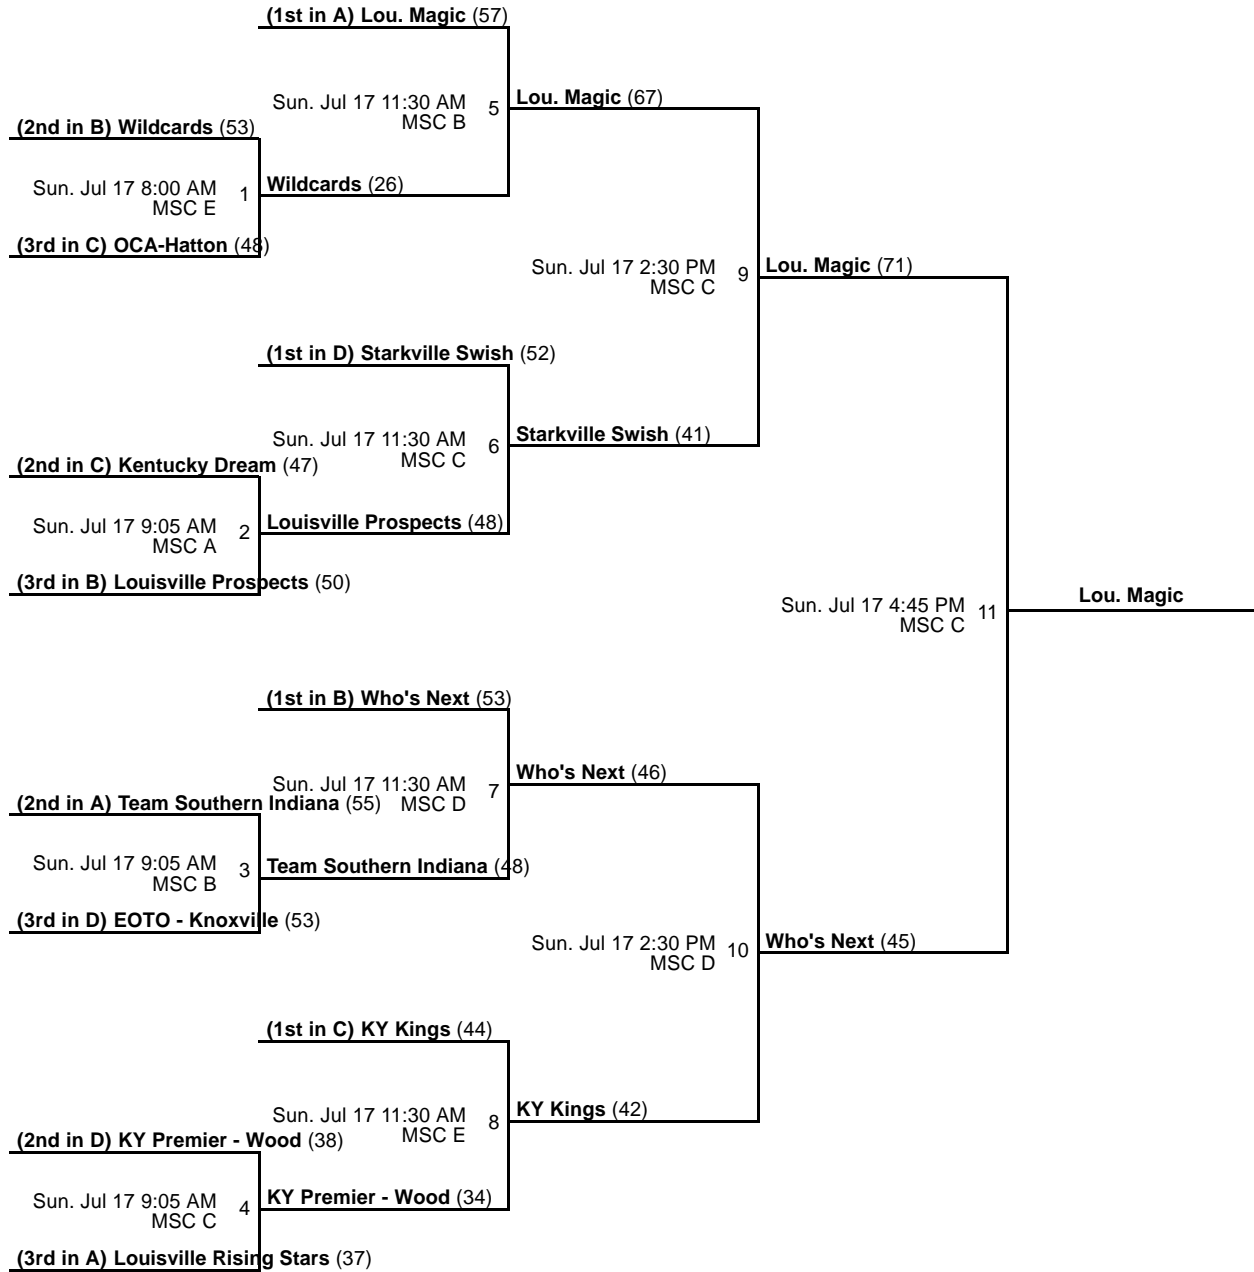

Midwest National Challenge

Jul 15-17, 2016

8th Grade Boys

Pool A

	W	L	PD	PA	PS	
A3 Lou. Magic	2	0	32	76	118	1st
A2 Team Southern Indiana	1	1	-8	92	84	2nd
A1 Louisville Rising Stars	0	2	-24	98	64	3rd

Date	Time	Venue	Court	Home/Away	Score
Sat, 7/16	8:00 AM	MSC	E	A1 vs A2	34 - 38
Sat, 7/16	10:20 AM	MSC	D	A3 vs A1	60 - 30
Sat, 7/16	12:40 PM	MSC	D	A2 vs A3	46 - 58

Pool C

	W	L	PD	PA	PS	
C1 KY Kings	2	0	35	74	109	1st
C3 Kentucky Dream	1	1	-13	112	99	2nd
C2 OCA-Hatton	0	2	-22	112	90	3rd

Date	Time	Venue	Court	Home/Away	Score
Sat, 7/16	3:00 PM	MSC	C	C1 vs C2	51 - 36
Sat, 7/16	5:20 PM	MSC	C	C3 vs C1	38 - 58
Sat, 7/16	7:40 PM	MSC	C	C2 vs C3	54 - 61

Pool B

	W	L	PD	PA	PS	
B3 Who's Next	1	0	20	31	65	1st
B2 Wildcards	1	1	-7	110	103	2nd
B1 Louisville Prospects	0	2	-22	113	77	3rd

Date	Time	Venue	Court	Home/Away	Score
Sat, 7/16	8:00 AM	MSC	C	B1 vs B2	46 - 48
Sat, 7/16	10:20 AM	MSC	E	B2 vs B3*	55 - 64
Sat, 7/16	12:40 PM	MSC	C	B3 vs B1	65 - 31

Pool D

	W	L	PD	PA	PS	
D3 Starkville Swish	2	0	12	102	114	1st
D2 KY Premier - Wood	1	1	11	98	109	2nd
D1 EOTO - Knoxville	0	2	-23	106	83	3rd

Date	Time	Venue	Court	Home/Away	Score
Sat, 7/16	3:00 PM	MSC	D	D1 vs D2	36 - 54
Sat, 7/16	5:20 PM	MSC	D	D2 vs D3	55 - 62
Sat, 7/16	7:40 PM	MSC	D	D3 vs D1	52 - 47

* Game(s) won't count against standings.

Venues

MSC - MidAmerica Sports Center

Courts

C - Court C

D - Court D

E - Court E

Powered by Exposure Basketball Events

Midwest National Challenge

8th Grade Boys Championship

Jul 15-17, 2016

MSC A - MidAmerica Sports Center Court A   MSC B - MidAmerica Sports Center Court B
MSC C - MidAmerica Sports Center Court C   MSC D - MidAmerica Sports Center Court D
MSC E - MidAmerica Sports Center Court E