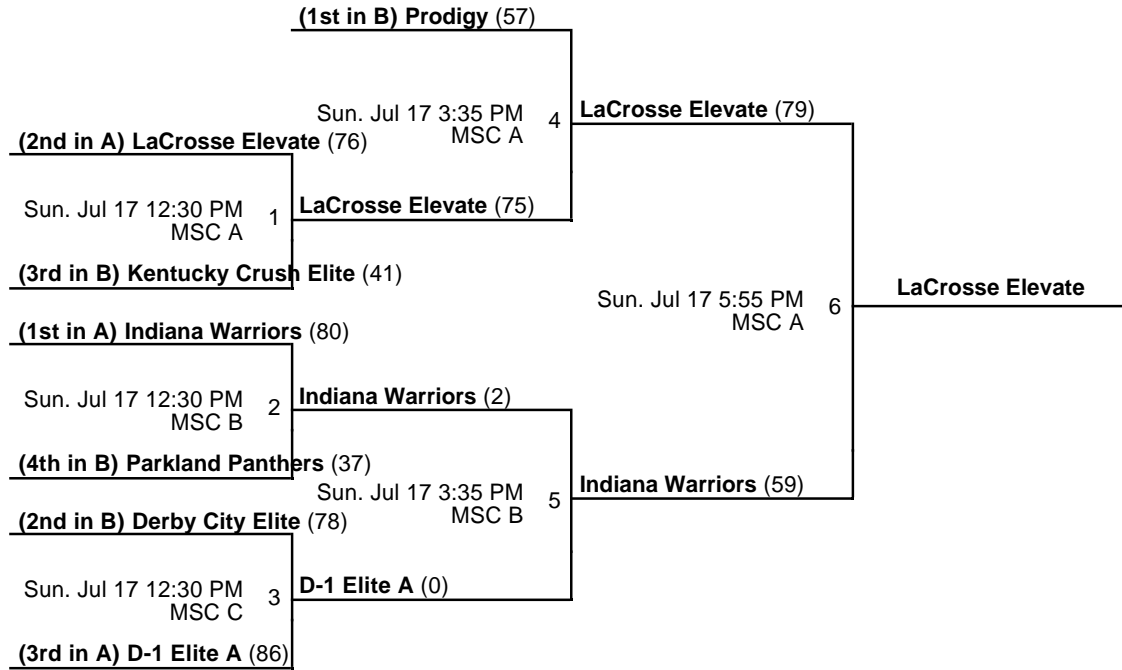

2 - Court 2

Powered by Exposure Basketball Events

Midwest National Challenge

11th Grade Boys
Championship

Jul 15-17, 2016

MSC A - MidAmerica Sports Center Court A MSC B - MidAmerica Sports Center Court B
MSC C - MidAmerica Sports Center Court C