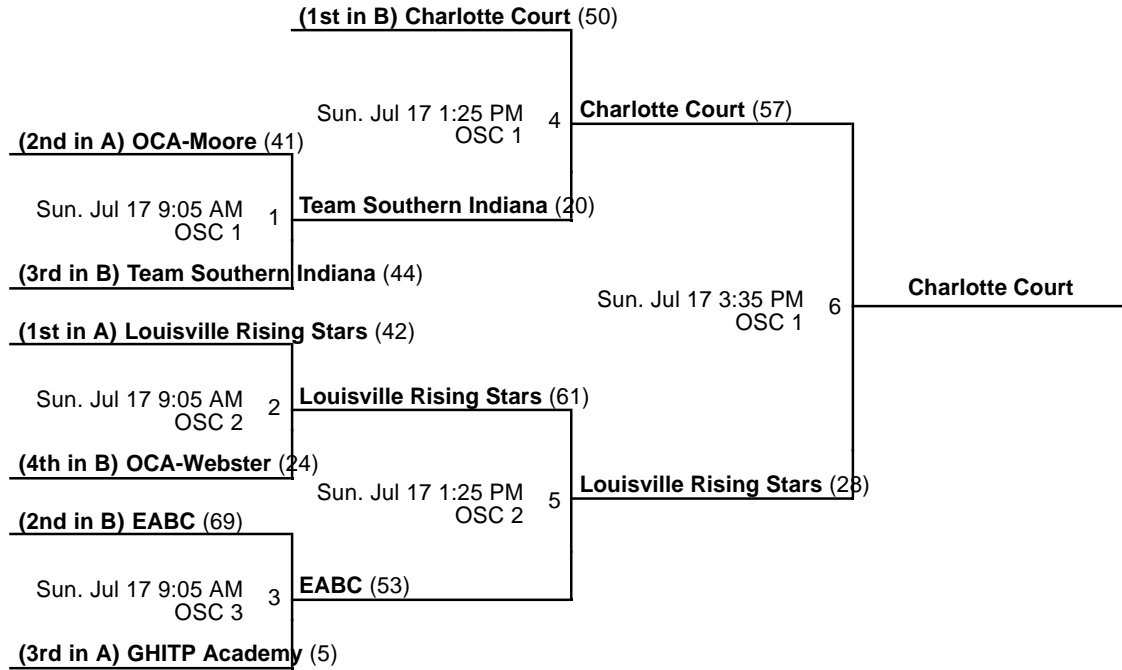

Midwest National Challenge

Jul 15-17, 2016

7th Grade Boys

Pool A						
	W	L	PD	PA	PS	
A1 Louisville Rising Stars	2	0	33	55	108	1st
A3 OCA-Moore	1	1	7	87	102	2nd
A2 GHITP Academy	0	2	-40	123	55	3rd

Date	Time	Venue	Court	Home/Away	Score
Sat, 7/16	3:00 PM	MSC	E	A1 vs A2	58 - 18
Sat, 7/16	5:20 PM	MSC	E	A3 vs A1	37 - 50
Sat, 7/16	7:40 PM	MSC	E	A2 vs A3	37 - 65

Pool B						
	W	L	PD	PA	PS	
B1 Charlotte Court	2	0	32	57	89	1st
B4 EABC	1	1	1	83	84	2nd
B2 Team Southern Indiana	1	1	-14	79	65	3rd
B3 OCA-Webster	0	2	-19	92	73	4th

Date	Time	Venue	Court	Home/Away	Score
Sat, 7/16	6:30 PM	MSC	A	B1 vs B2	43 - 24
Sat, 7/16	6:30 PM	MSC	B	B4 vs B3	51 - 37
Sat, 7/16	8:50 PM	MSC	A	B1 vs B4	46 - 33
Sat, 7/16	8:50 PM	MSC	B	B3 vs B2	36 - 41

Venues

MSC - MidAmerica Sports Center

Courts

A - Court A

B - Court B

E - Court E

Powered by Exposure Basketball Events

Midwest National Challenge

7th Grade Boys
Championship

Jul 15-17, 2016

OSC 1 - Optimum Sports Complex Court 1   OSC 2 - Optimum Sports Complex Court 2
OSC 3 - Optimum Sports Complex Court 3