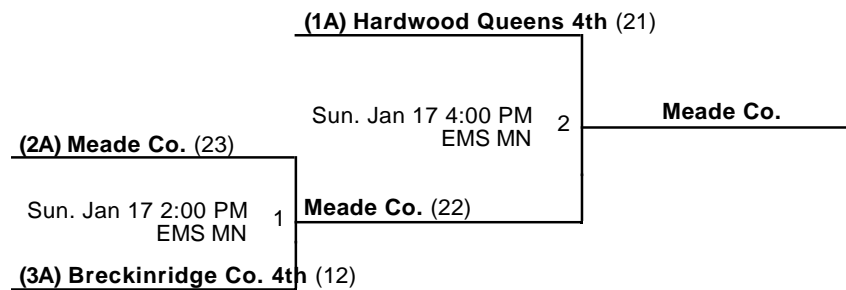

MN - Main

Powered by Exposure Basketball Events

North Bullitt Icebreaker Challenge
4th Grade Girls Championship
Jan 16-17, 2016

EMS MN - Eastside Middle School Main

North Bullitt Icebreaker Challenge

Jan 16-17, 2016