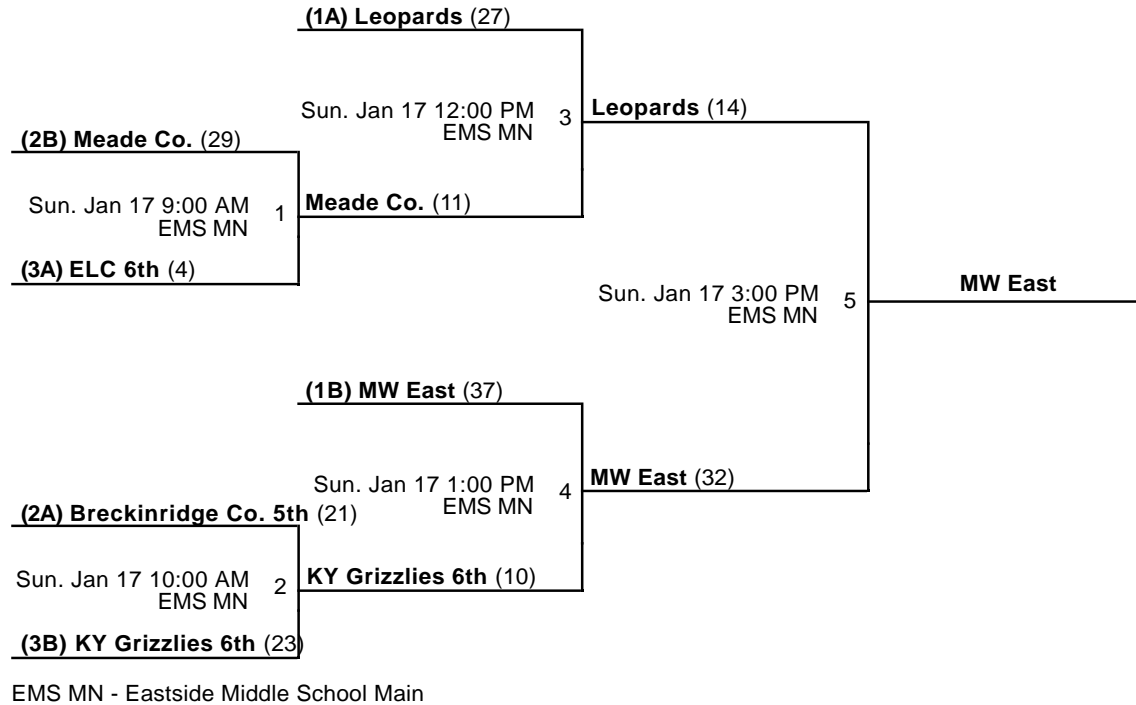

Venues

EMS - Eastside Middle School

HMS - Hebron Middle School

Courts

MN - Main

Powered by Exposure Basketball Events

North Bullitt Icebreaker Challenge
6th Grade Girls Championship
Jan 16-17, 2016

North Bullitt Icebreaker Challenge