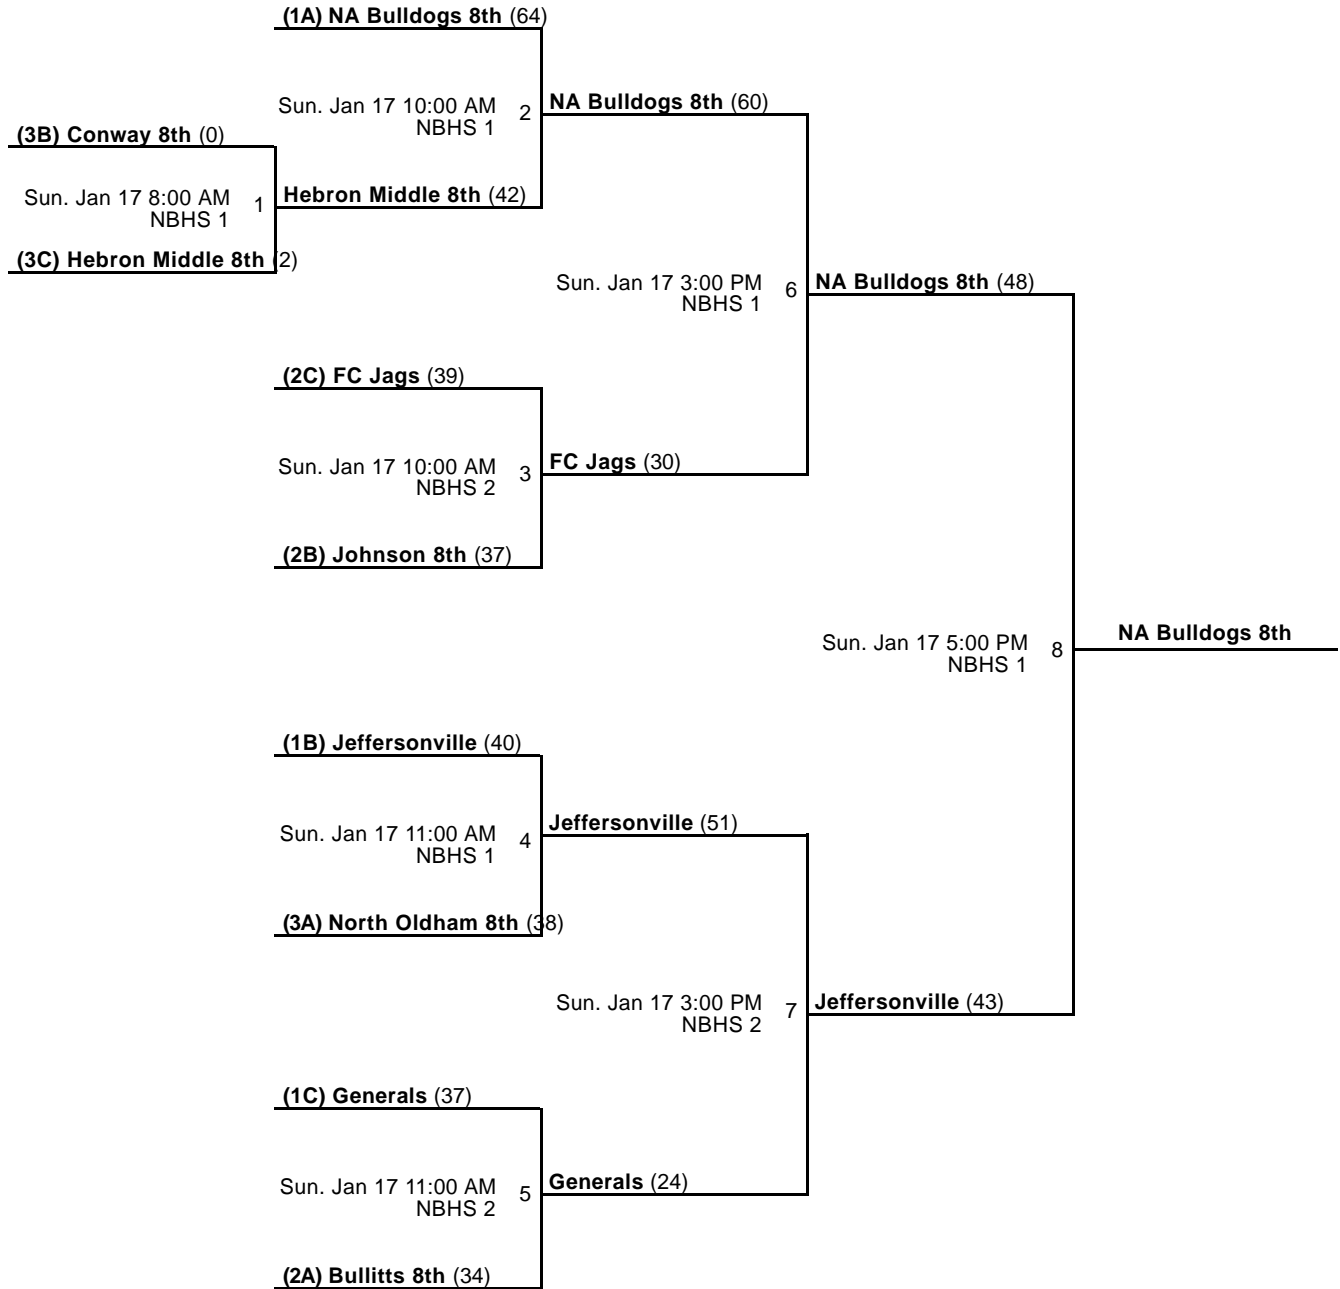

Venues

NBHS - North Bullitt High School

Courts

1 - Court 1

2 - Court 2

Powered by Exposure Basketball Events

North Bullitt Icebreaker Challenge 8th Grade Boys Championship

Jan 16-17, 2016