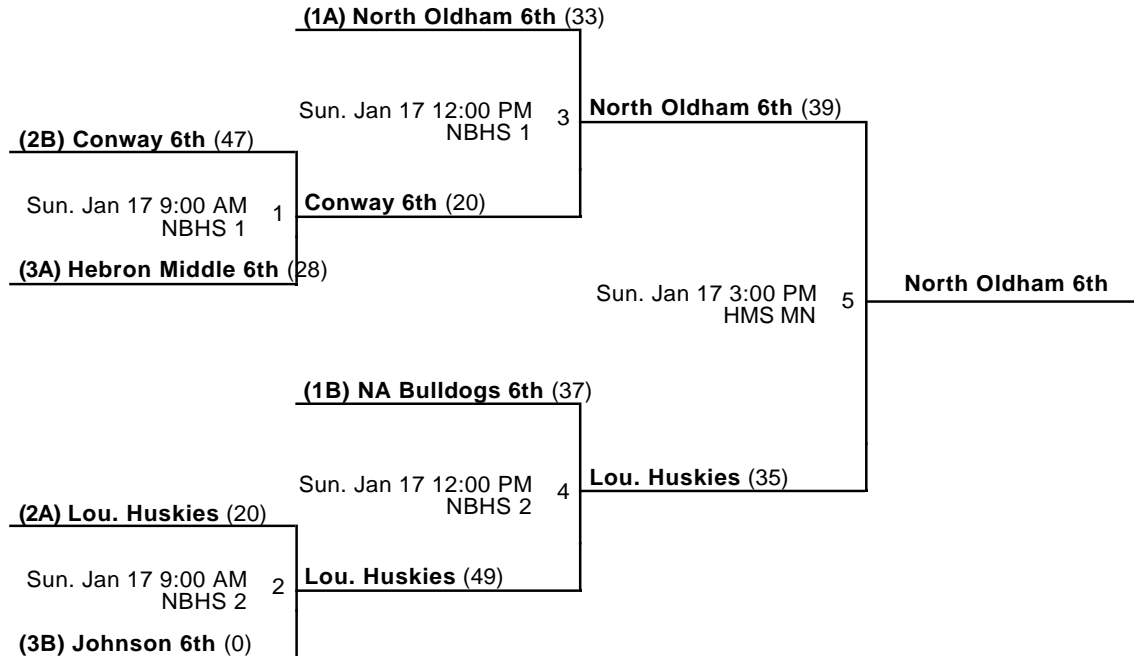

Courts

MN - Main

1 - Court 1

2 - Court 2

Powered by Exposure Basketball Events

North Bullitt Icebreaker Challenge
6th Grade Boys Championship
 Jan 16-17, 2016

HMS MN - Hebron Middle School Main NBHS 1 - North Bullitt High School Court 1
 NBHS 2 - North Bullitt High School Court 2