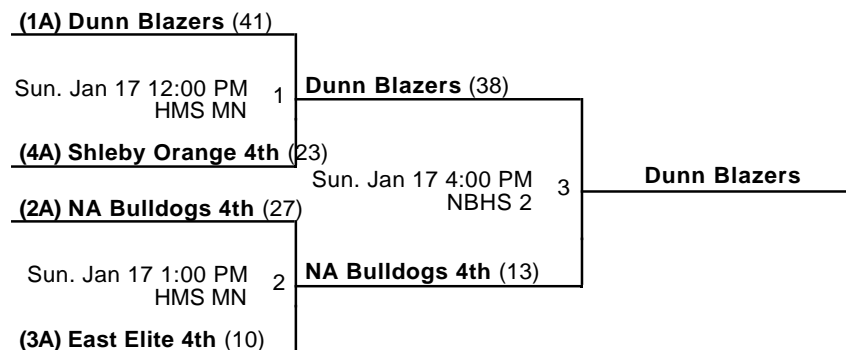

North Bullitt Icebreaker Challenge
4th Grade Boys Championship
Jan 16-17, 2016

HMS MN - Hebron Middle School Main

NBHS 2 - North Bullitt High School Court 2