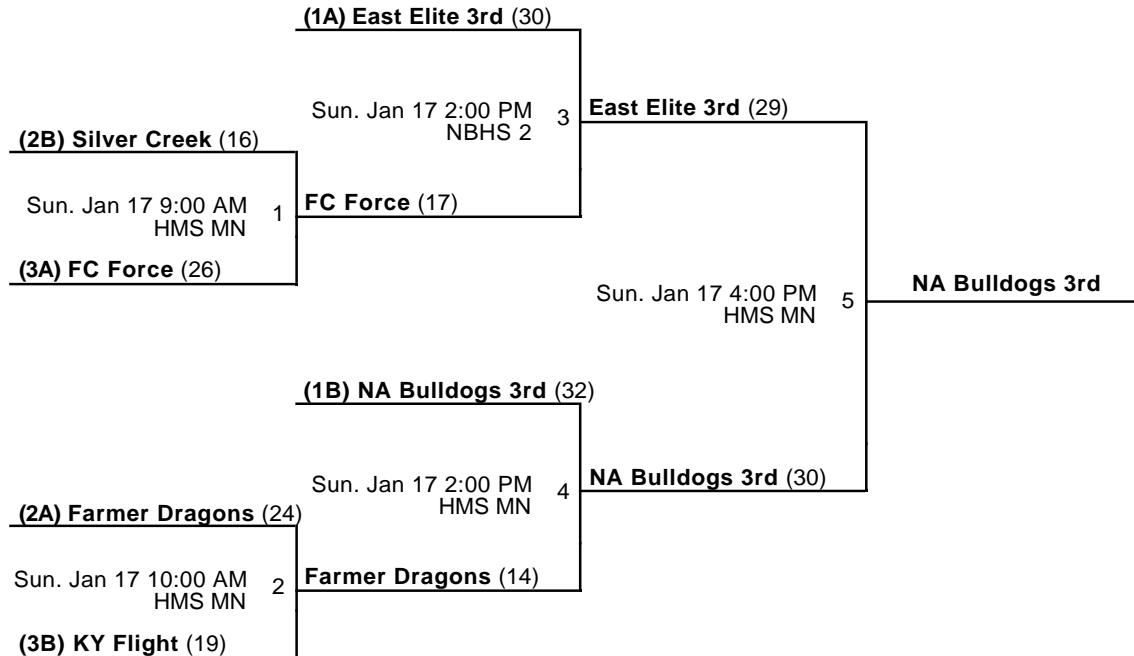

Venues

HMS - Hebron Middle School

Courts

MN - Main

Powered by Exposure Basketball Events

North Bullitt Icebreaker Challenge
3rd Grade Boys Championship
Jan 16-17, 2016

HMS MN - Hebron Middle School Main NBHS 2 - North Bullitt High School Court 2