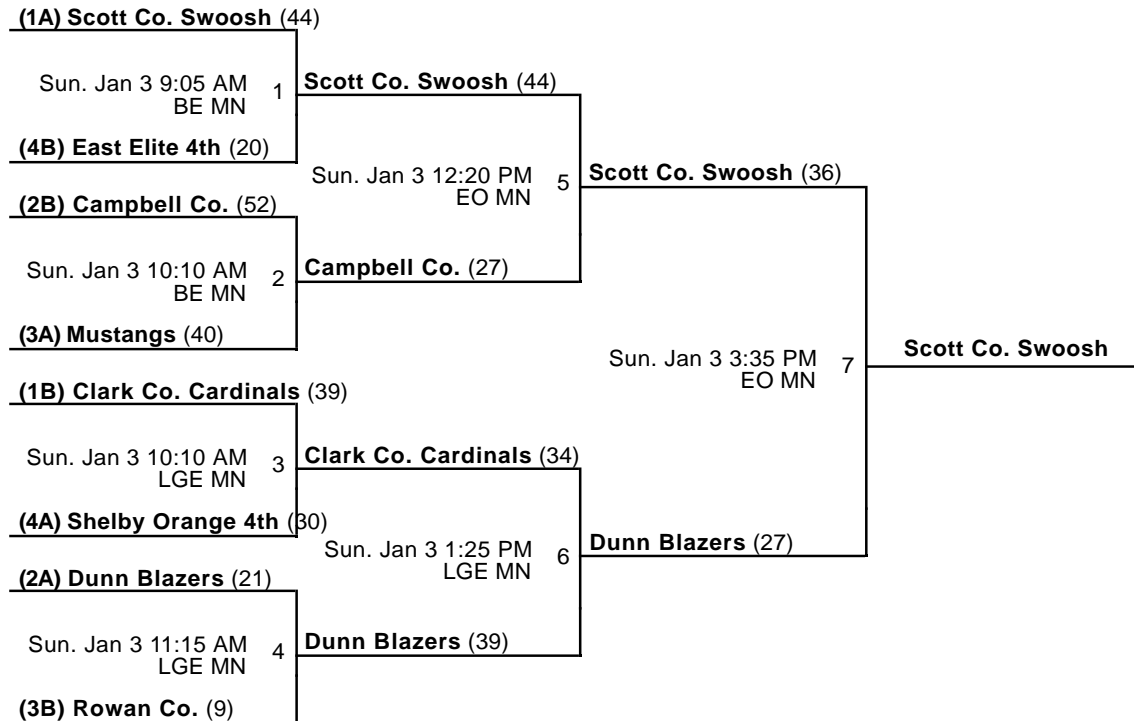

Venues

BE - Buckner Elementary School

OCMS - Oldham Co. Middle School

Courts

MN - Main

Powered by Exposure Basketball Events

Oldham Co. Middle School Winter Shootout
4th Grade Boys Championship
 Jan 2-3, 2016