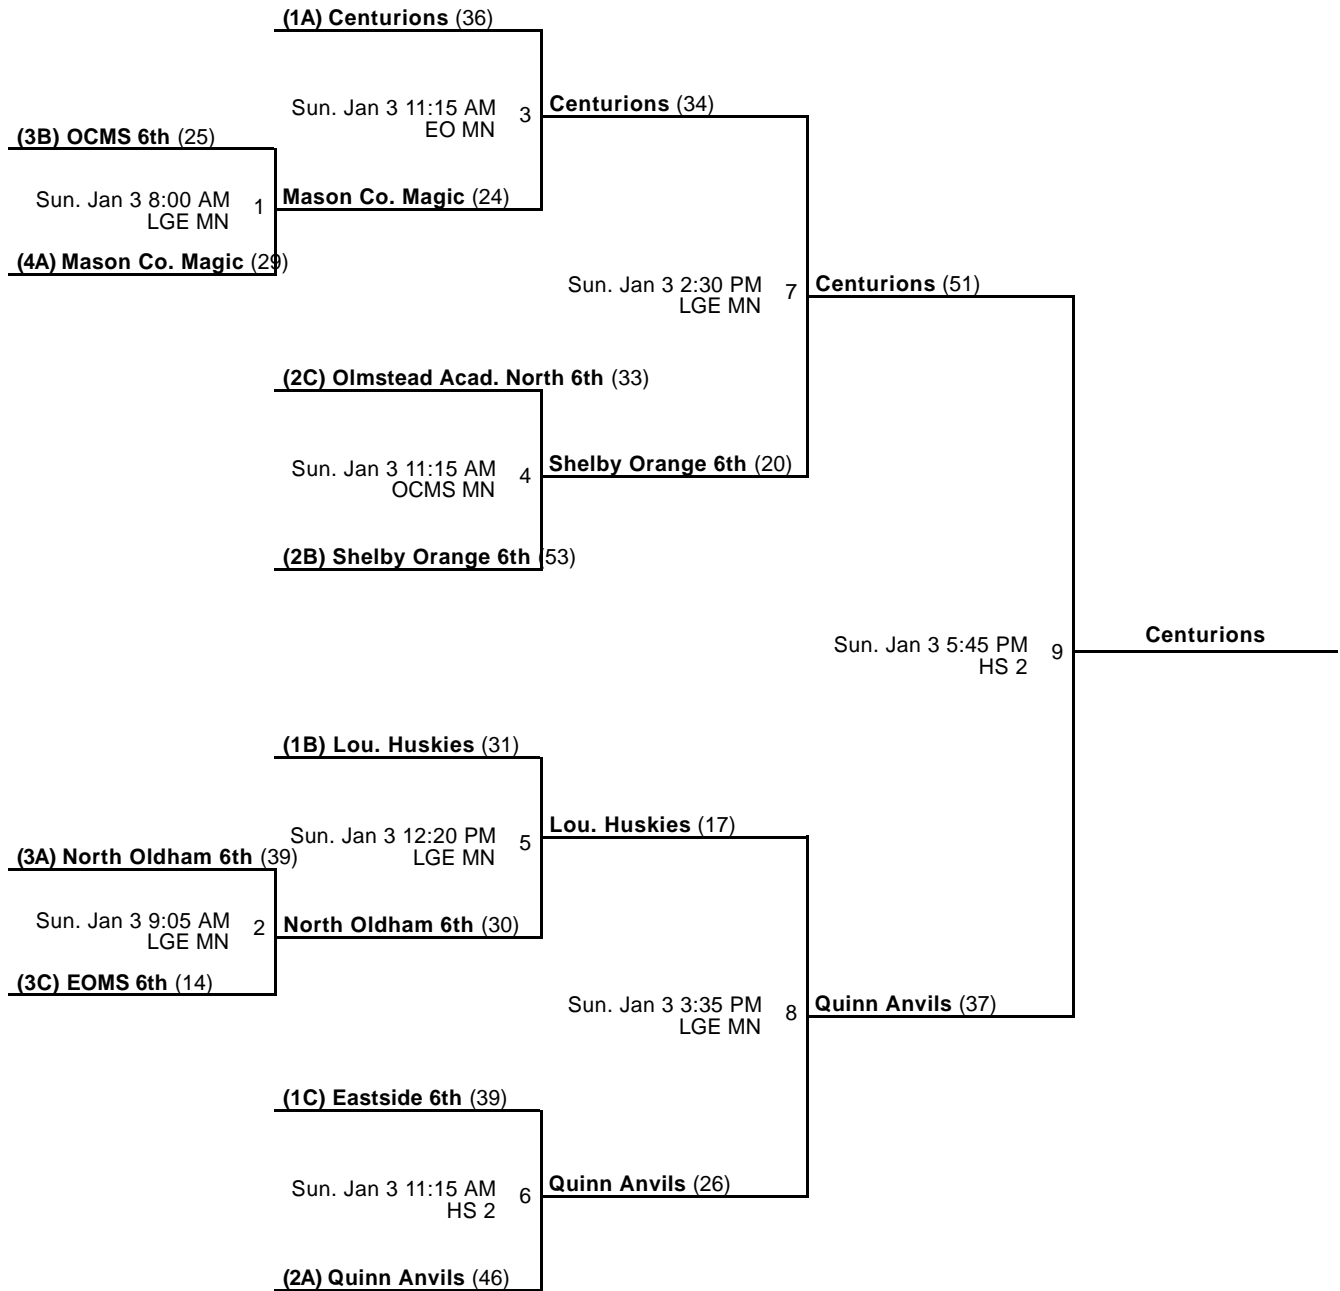

Oldham Co. Middle School Winter Shootout

Jan 2-3, 2016

6th Grade Boys

Pool A

	W	L	PD	PA	PS	
A4 Centurions	2	0	16	80	96	1st
A2 Quinn Anvils	2	0	16	82	98	2nd
A1 North Oldham 6th	0	2	-14	89	75	3rd
A3 Mason Co. Magic	0	2	-18	105	87	4th

Date	Time	Venue	Court	Home/Away	Score
Sat, 1/2	2:30 PM	HS	1	A1 vs A2	41 - 43
Sat, 1/2	4:40 PM	HS	1	A3 vs A2	41 - 55
Sat, 1/2	4:40 PM	OCMS	MN	A1 vs A4	34 - 46
Sat, 1/2	6:50 PM	HS	1	A4 vs A3	50 - 46

Pool C

	W	L	PD	PA	PS	
C3 Eastside 6th	2	0	40	30	92	1st
C2 Olmstead Acad. North 6th	1	1	-6	69	60	2nd
C1 EOMS 6th	0	2	-34	81	28	3rd

Date	Time	Venue	Court	Home/Away	Score
Sat, 1/2	3:35 PM	HS	2	C1 vs C2	22 - 36
Sat, 1/2	5:45 PM	HS	2	C3 vs C1	45 - 6
Sat, 1/2	7:55 PM	HS	2	C2 vs C3	24 - 47

Pool B

	W	L	PD	PA	PS	
B2 Lou. Huskies	2	0	22	61	83	1st
B3 Shelby Orange 6th	1	1	11	64	75	2nd
B1 OCMS 6th	0	2	-33	75	42	3rd

Date	Time	Venue	Court	Home/Away	Score
Sat, 1/2	9:05 AM	OCMS	MN	B1 vs B2	21 - 40
Sat, 1/2	11:15 AM	OCMS	MN	B2 vs B3	43 - 40
Sat, 1/2	1:25 PM	OCMS	MN	B3 vs B1	35 - 21

Venues

HS - Oldham Co. High School

OCMS - Oldham Co. Middle School

Courts

MN - Main

1 - Court 1

2 - Court 2

Powered by Exposure Basketball Events

Oldham Co. Middle School Winter Shootout
6th Grade Boys Championship
Jan 2-3, 2016

EO MN - East Oldham Middle School Main HS 2 - Oldham Co. High School Court 2
LGE MN - Locust Grove Elementary Main OCMS MN - Oldham Co. Middle School Main