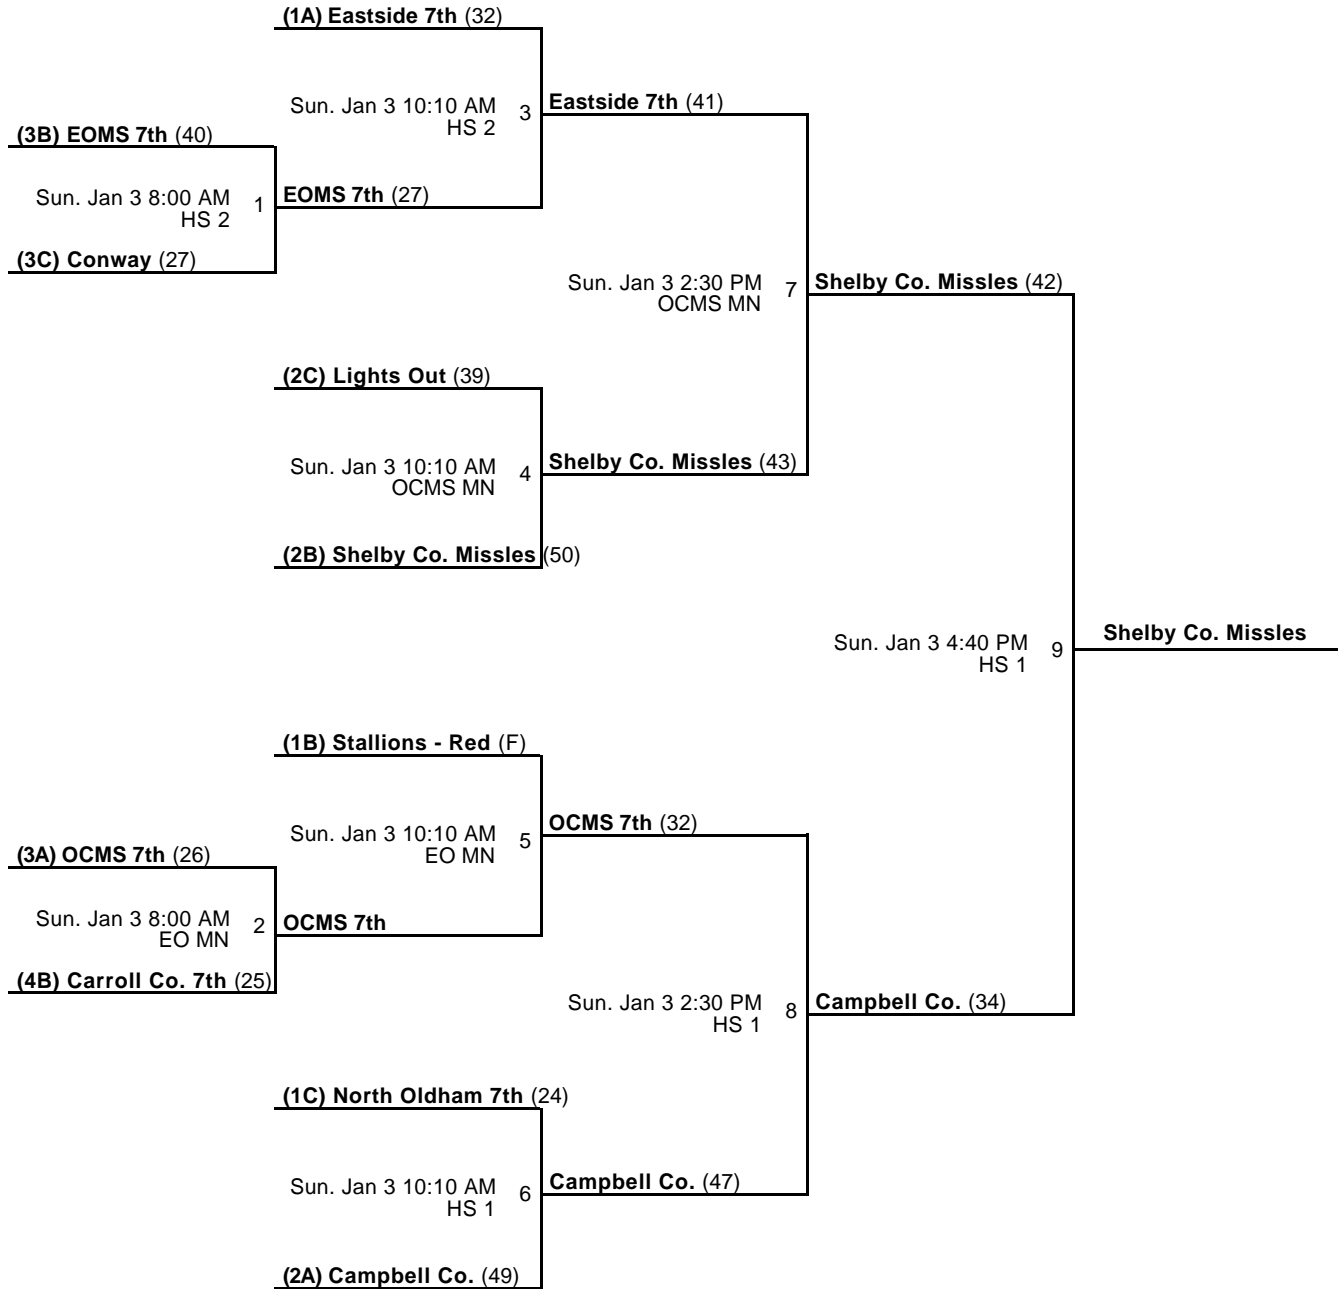

HS - Oldham Co. High School

Courts

MN - Main

1 - Court 1

2 - Court 2

Powered by Exposure Basketball Events

Oldham Co. Middle School Winter Shootout
7th Grade Boys Championship
 Jan 2-3, 2016

EO MN - East Oldham Middle School Main HS 1 - Oldham Co. High School Court 1 HS 2 - Oldham Co. High School Court 2
 OCMS MN - Oldham Co. Middle School Main