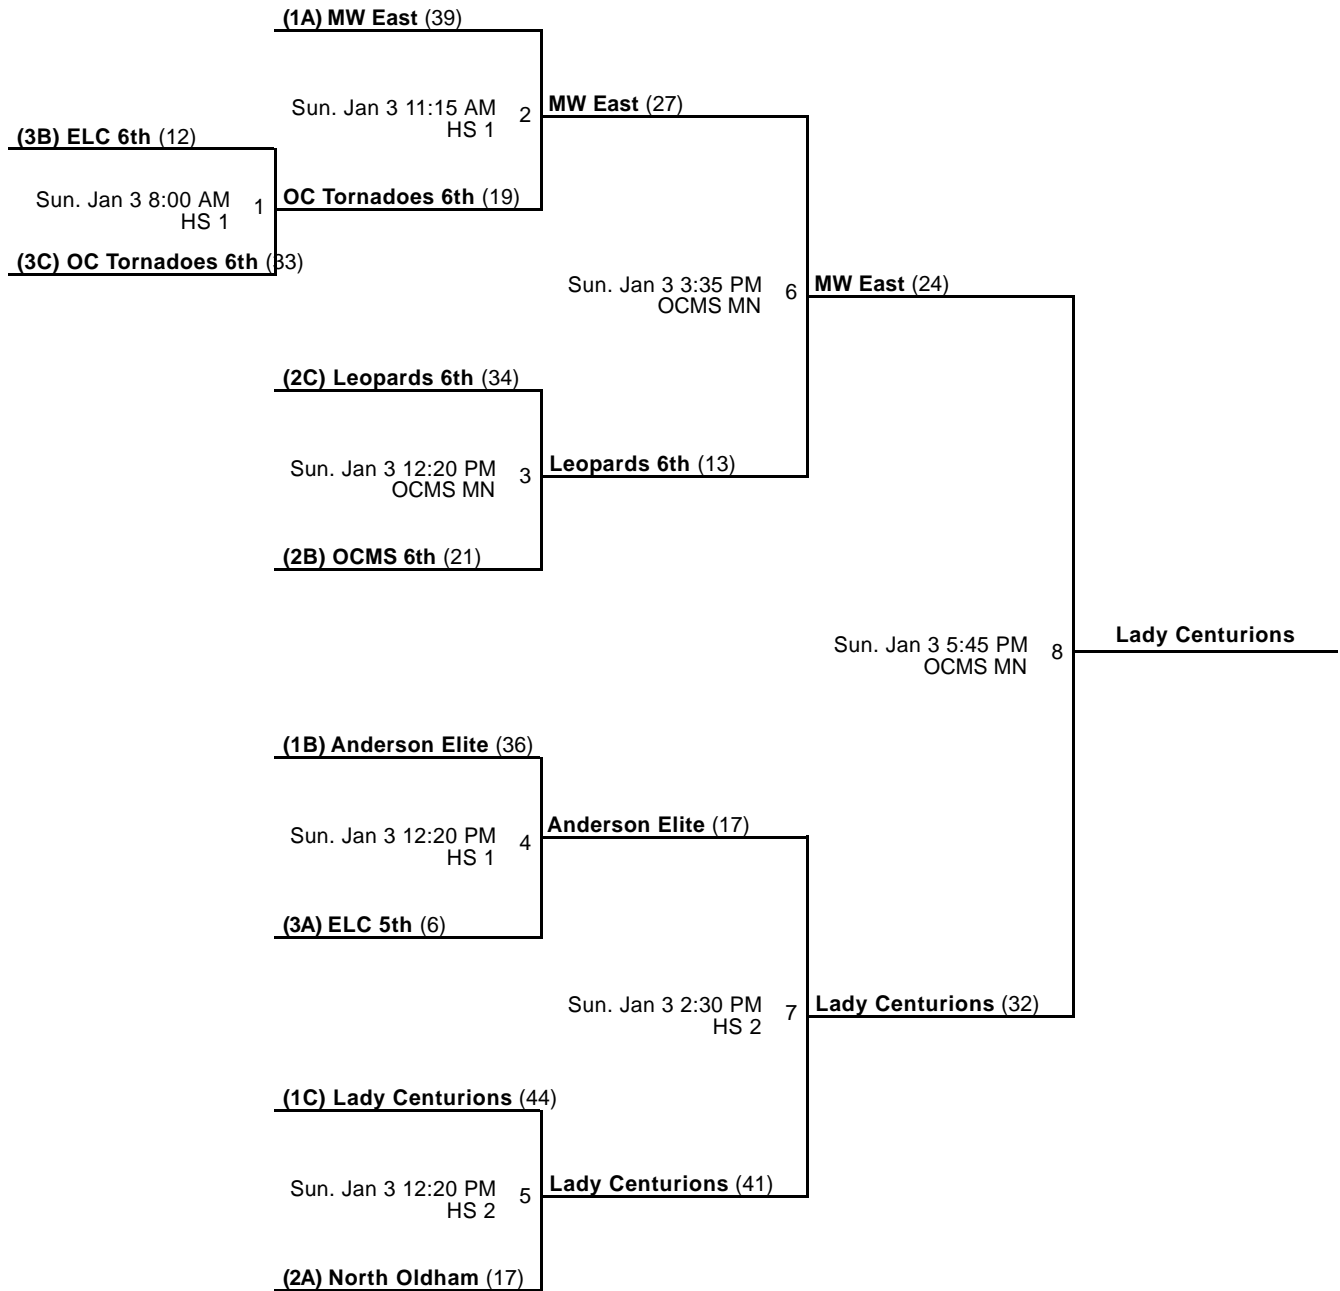

Venues

EO - East Oldham Middle School

LGE - Locust Grove Elementary

OCMS - Oldham Co. Middle School

Courts

MN - Main

Powered by Exposure Basketball Events

Oldham Co. Middle School Winter Shootout
6th Grade Girls Championship
 Jan 2-3, 2016