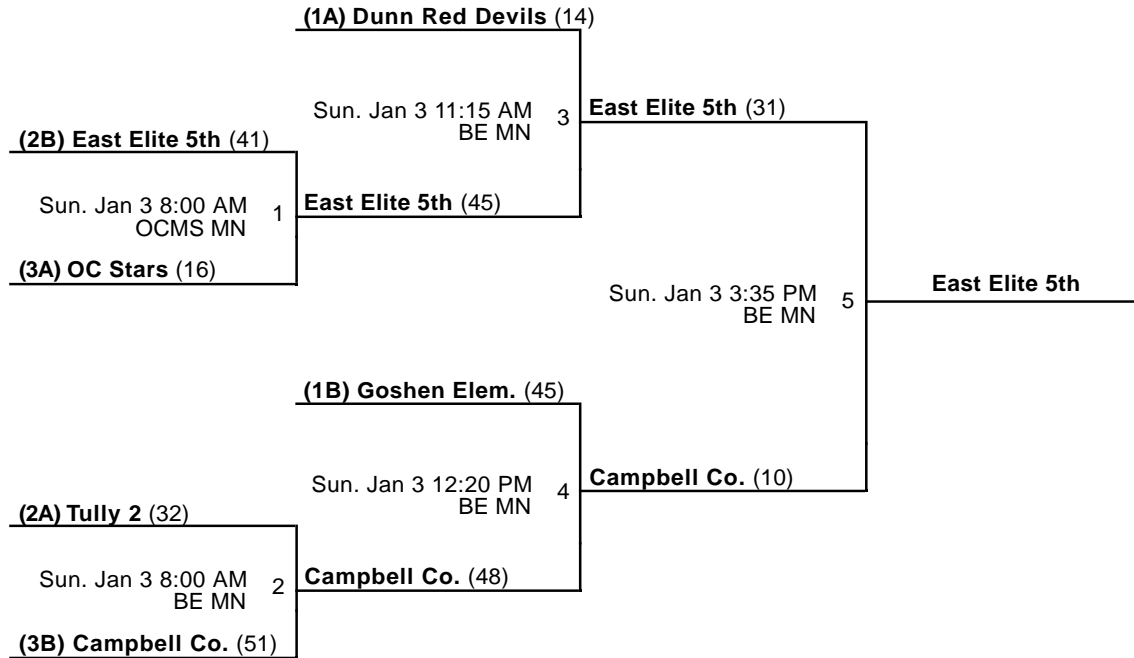

MN - Main

Powered by Exposure Basketball Events

Oldham Co. Middle School Winter Shootout

5th Grade Boys Championship

Jan 2-3, 2016

BE MN - Buckner Elementary School Main OCMS MN - Oldham Co. Middle School Main