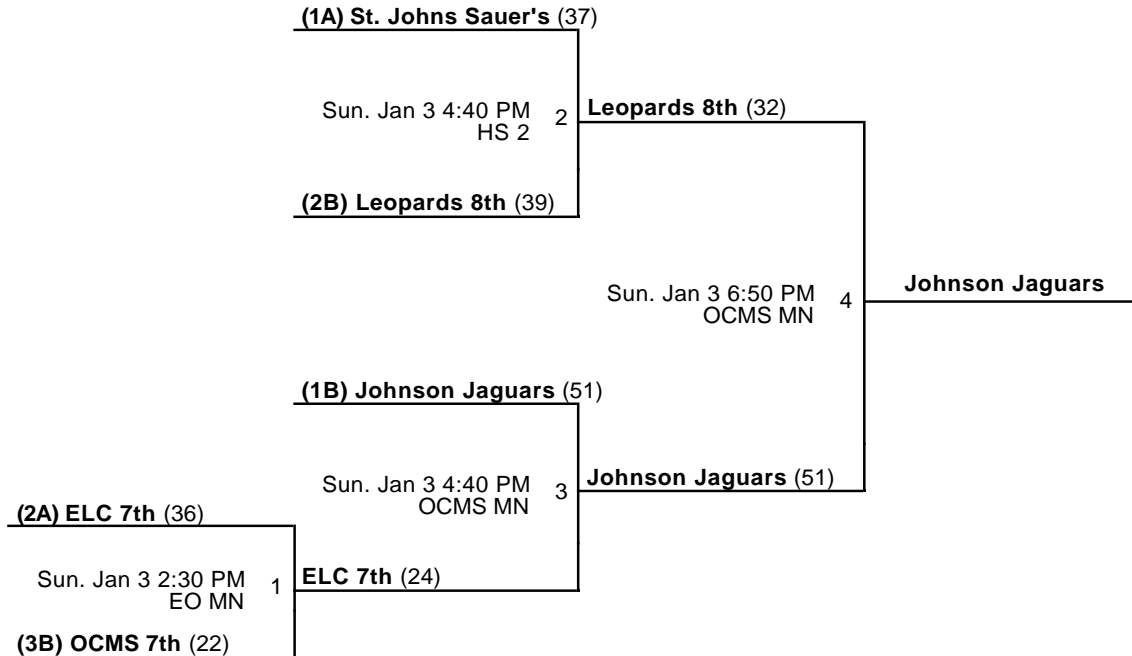

Oldham Co. Middle School Winter Shootout

8th Grade Girls Championship

Jan 2-3, 2016

EO MN - East Oldham Middle School Main HS 2 - Oldham Co. High School Court 2

OCMS MN - Oldham Co. Middle School Main