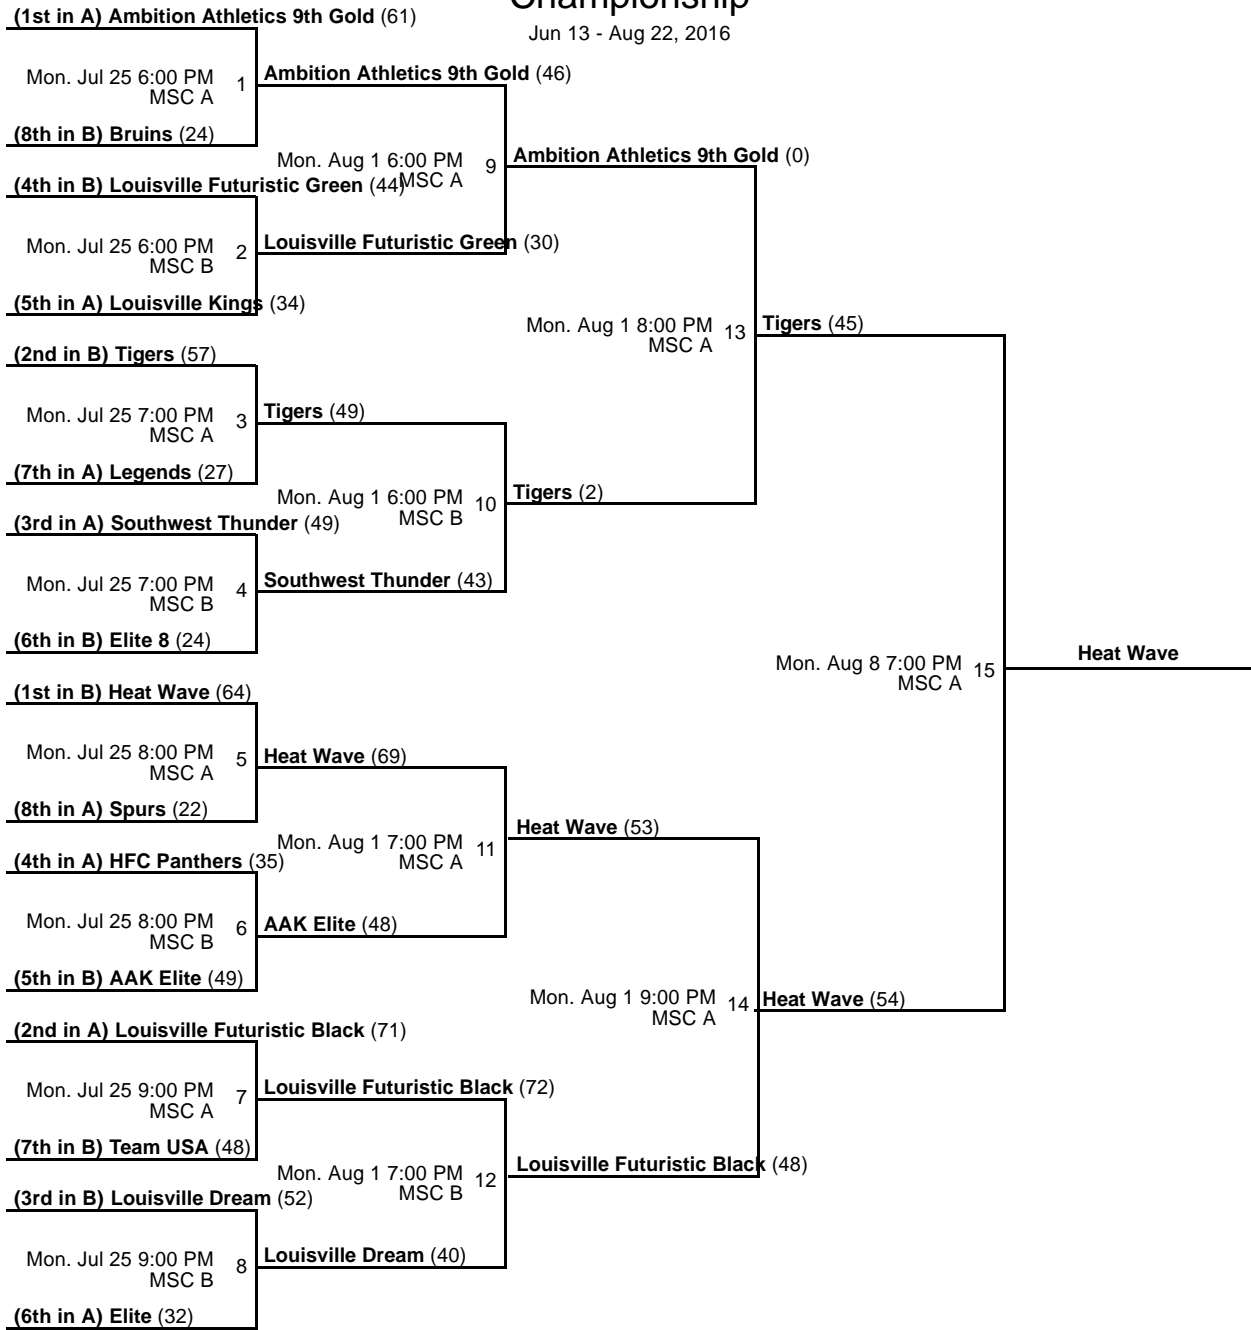

Date	Time	Venue	Court	Home/Away	Score
Mon, 6/13	7:00 PM	MSC	B	B1 vs B2	0 - 20
Mon, 6/13	9:00 PM	MSC	A	B4 vs B3	52 - 27
Mon, 6/13	9:00 PM	MSC	B	B5 vs B6	41 - 45
Mon, 6/13	10:00 PM	MSC	A	B8 vs B7	31 - 64
Mon, 6/20	6:00 PM	MSC	B	B2 vs B4	46 - 60
Mon, 6/20	7:00 PM	MSC	B	B6 vs B8	47 - 51
Mon, 6/20	8:00 PM	MSC	A	B7 vs B5	58 - 27
Mon, 6/20	9:00 PM	MSC	B	B3 vs B1	0 - 20
Mon, 6/27	6:00 PM	MSC	B	B7 vs B6	51 - 40
Mon, 6/27	8:00 PM	MSC	A	B1 vs B4	51 - 78
Mon, 6/27	9:00 PM	MSC	A	B3 vs B2	57 - 53
Mon, 6/27	9:00 PM	MSC	B	B5 vs B8	30 - 46
Mon, 7/11	7:00 PM	MSC	A	B5 vs B1	13 - 70
Mon, 7/11	7:00 PM	MSC	B	B2 vs B6	62 - 42
Mon, 7/11	7:00 PM	MSC	C	B3 vs B7	23 - 46
Mon, 7/11	9:00 PM	MSC	A	B8 vs B4	49 - 70
Mon, 7/11	9:00 PM	MSC	B	B1 vs B6	41 - 34
Mon, 7/11	9:00 PM	MSC	C	B5 vs B2	30 - 57
Mon, 7/18	6:00 PM	MSC	B	B4 vs B7	66 - 58
Mon, 7/18	6:00 PM	MSC	C	B3 vs B5	62 - 55
Mon, 7/18	7:00 PM	MSC	B	B4 vs B6	61 - 40
Mon, 7/18	7:00 PM	MSC	C	B3 vs B8	64 - 52
Mon, 7/18	8:00 PM	MSC	B	B2 vs B7	58 - 57
Mon, 7/18	9:00 PM	MSC	A	B1 vs B8	60 - 36

Venues

Summer High School League

Jun 13 - Aug 22, 2016

MSC - MidAmerica Sports Center

Courts

A - A

B - B

C - C

Powered by Exposure Basketball Events

Summer High School League

Summer High School League Championship

Jun 13 - Aug 22, 2016

MSC A - MidAmerica Sports Center A MSC B - MidAmerica Sports Center B