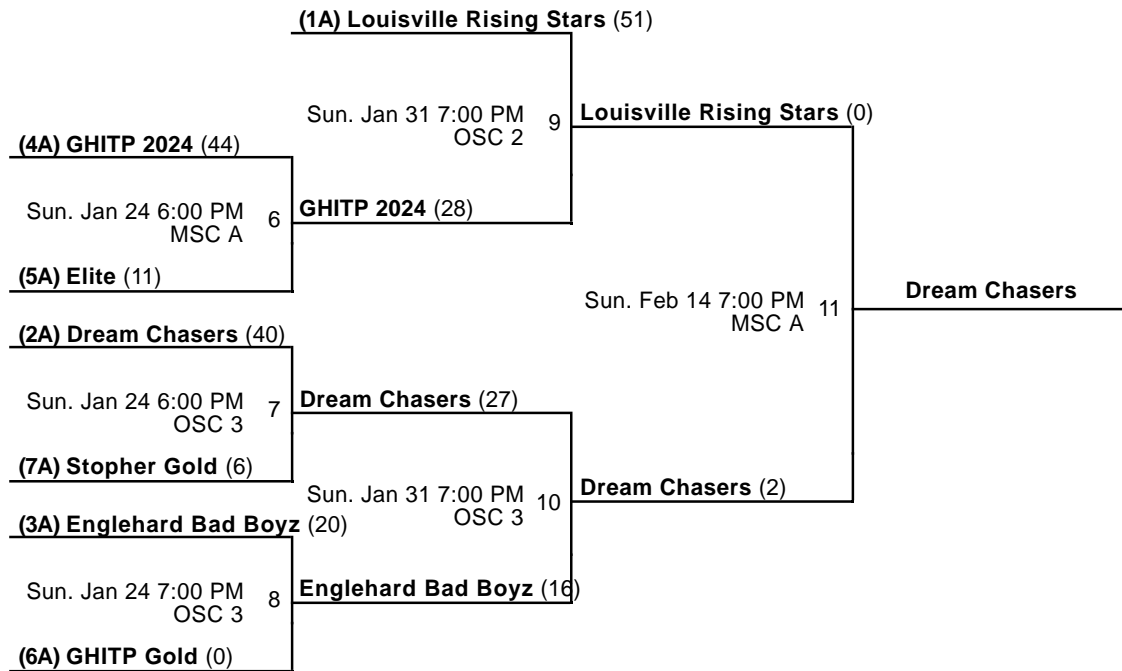

### Courts

1 - Court 1

2 - Court 2

3 - Court 3

A - A

B - B

C - C

E - E

Winter Youth League  
**5th Grade Boys Championship**

Dec 6 - Feb 21, 2016

MSC A - MidAmerica Sports Center A    OSC 2 - Optimum Sports Complex Court 2  
 OSC 3 - Optimum Sports Complex Court 3