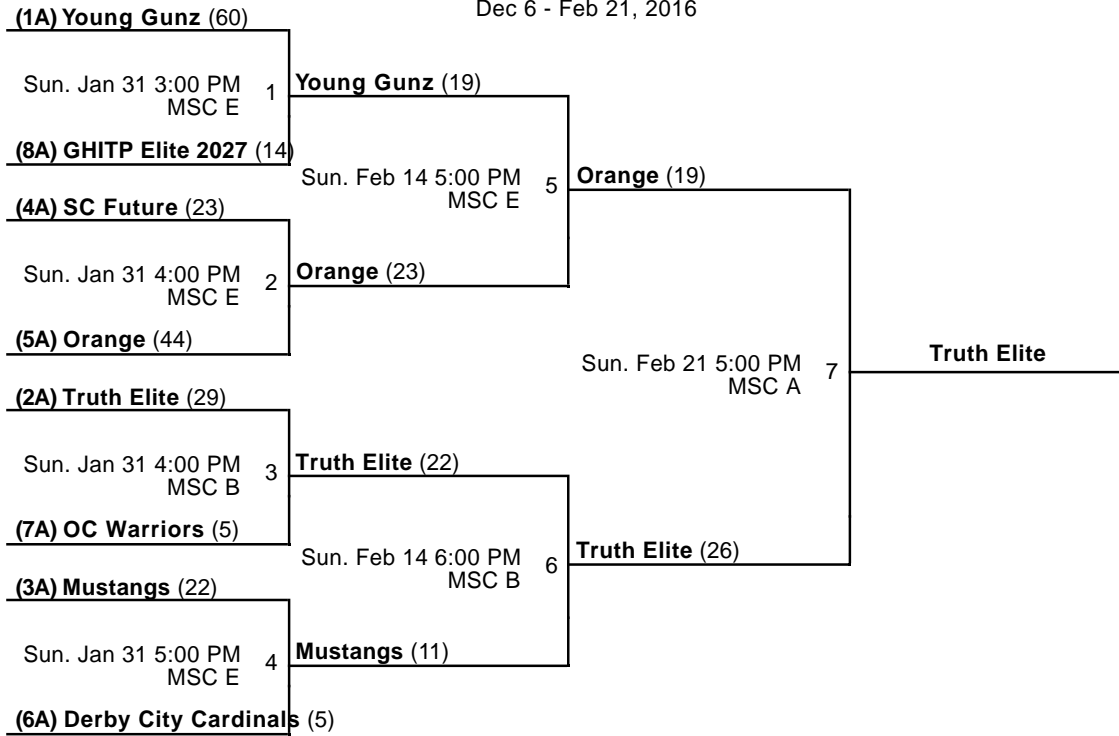

Winter Youth League

K-2 Developmental Championship

Dec 6 - Feb 21, 2016

MSC A - MidAmerica Sports Center A MSC B - MidAmerica Sports Center B
MSC E - MidAmerica Sports Center E