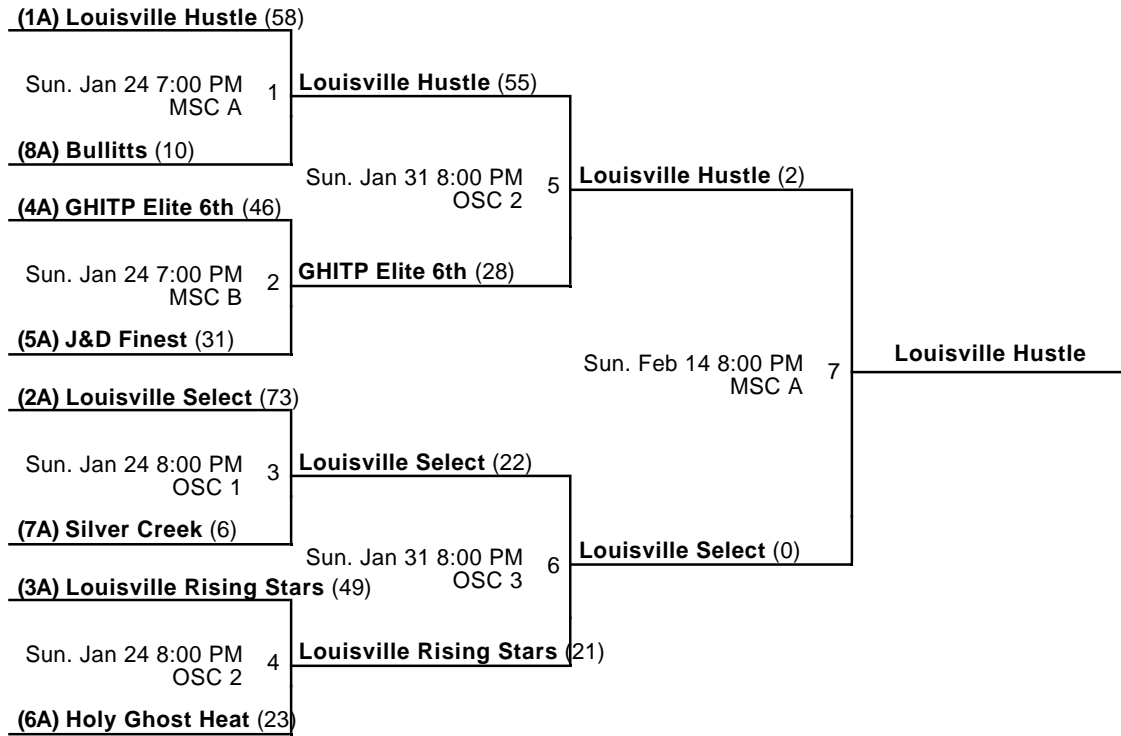

## Courts

1 - Court 1

A - A

D - D

2 - Court 2

B - B

E - E

3 - Court 3

C - C

Powered by Exposure Basketball Events

Winter Youth League  
**7th Grade Boys Championship**

Dec 6 - Feb 21, 2016

MSC A - MidAmerica Sports Center A    MSC B - MidAmerica Sports Center B  
 OSC 1 - Optimum Sports Complex Court 1    OSC 2 - Optimum Sports Complex Court 2  
 OSC 3 - Optimum Sports Complex Court 3