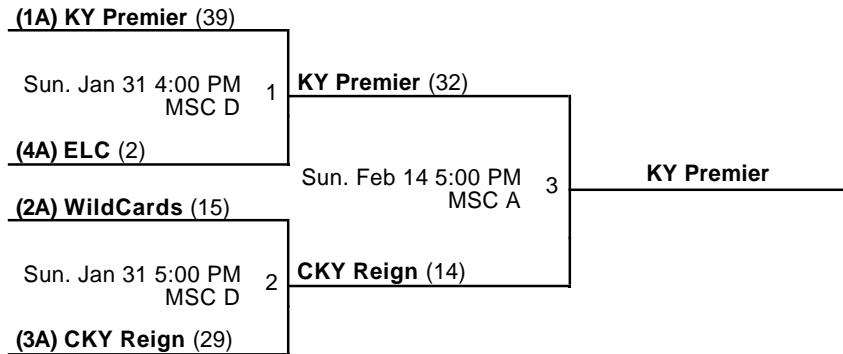

### Venues

MSC - MidAmerica Sports Center

OSC - Optimum Sports Complex

### Courts

1 - Court 1

2 - Court 2

C - C

D - D

E - E

Powered by Exposure Basketball Events

Winter Youth League  
3rd/4th Grade Girls  
Championship

Dec 6 - Feb 21, 2016

MSC A - MidAmerica Sports Center A MSC D - MidAmerica Sports Center D