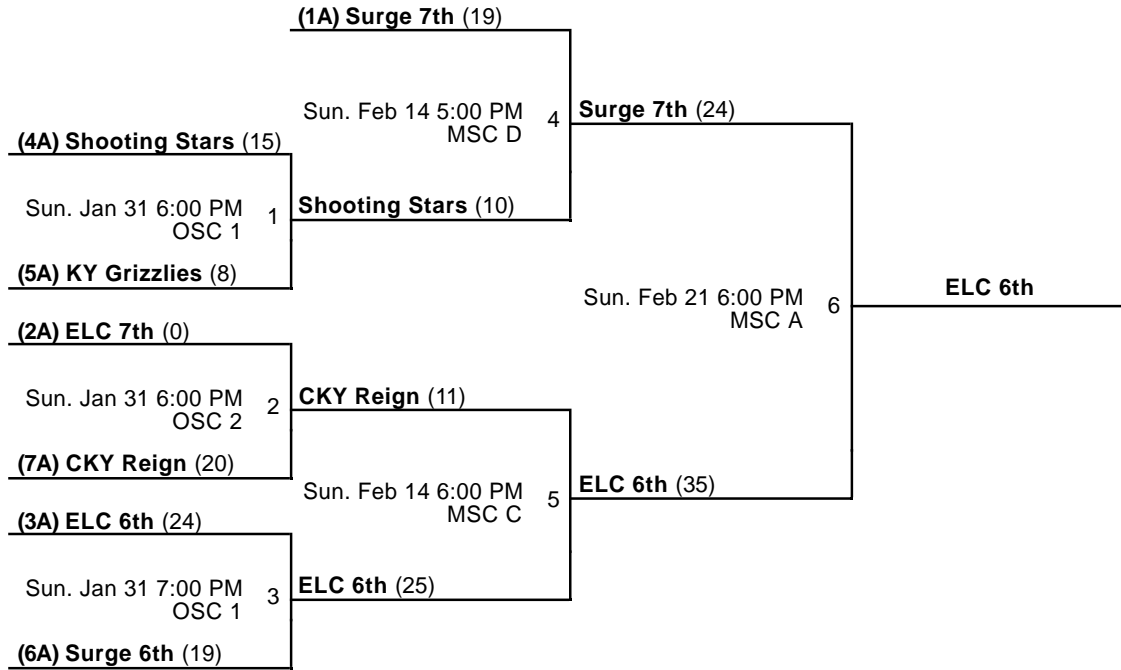

### Courts

1 - Court 1

2 - Court 2

3 - Court 3

A - A

B - B

C - C

D - D

Winter Youth League  
**6th/7th Grade Girls  
 Championship**

Dec 6 - Feb 21, 2016

MSC A - MidAmerica Sports Center A    MSC C - MidAmerica Sports Center C  
 MSC D - MidAmerica Sports Center D    OSC 1 - Optimum Sports Complex Court 1  
 OSC 2 - Optimum Sports Complex Court 2