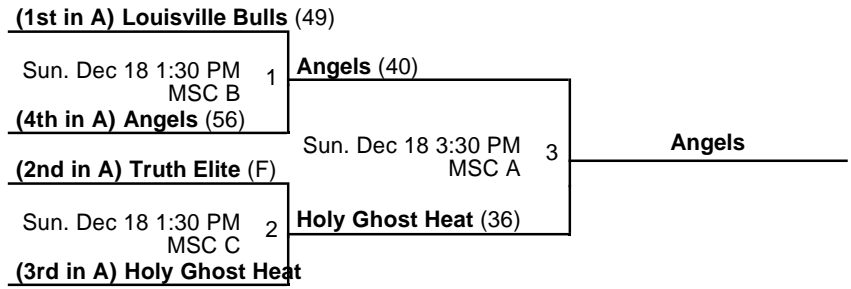

Venues

MSC - MidAmerica Sports Center

Courts

A - Court A

B - Court B

Powered by Exposure Basketball Events

School Team "Christmas Shootout"
**8th Grade Boys - All Star
Championship**
Dec 17-18, 2016

MSC A - MidAmerica Sports Center Court A
MSC B - MidAmerica Sports Center Court B
MSC C - MidAmerica Sports Center Court C