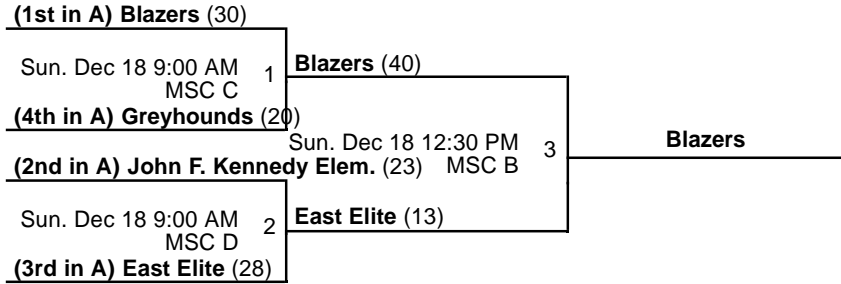

Venues

MSC - MidAmerica Sports Center

Courts

A - Court A

B - Court B

C - Court C

Powered by Exposure Basketball Events

School Team "Christmas Shootout"

5th Grade Boys Championship

Dec 17-18, 2016

MSC B - MidAmerica Sports Center Court B
MSC C - MidAmerica Sports Center Court C
MSC D - MidAmerica Sports Center Court D

School Team "Christmas Shootout"

Dec 17-18, 2016