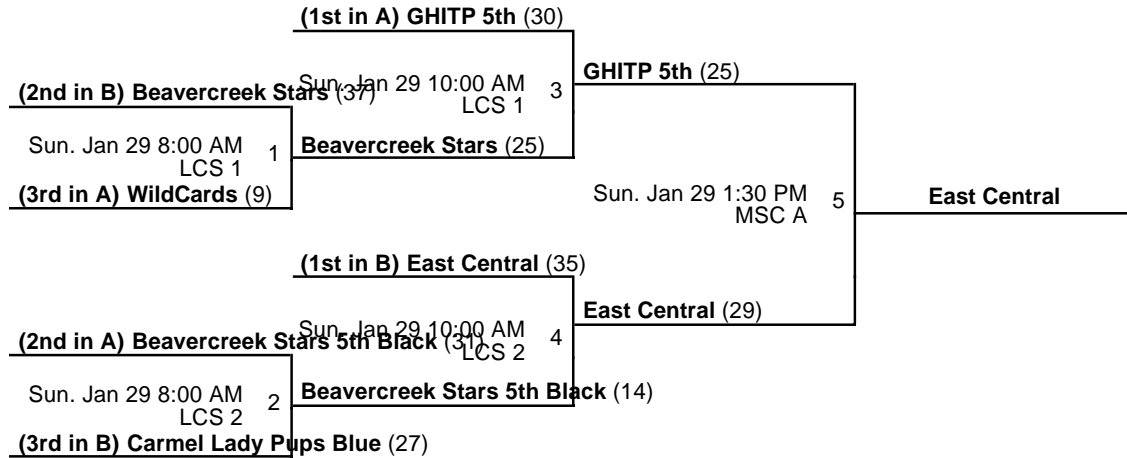

Date	Time	Venue	Court	Home/Away	Score
Sat, 1/28	1:00 PM	MSC	B	B1 vs B2	34 - 21
Sat, 1/28	3:00 PM	MSC	B	B3 vs B1	11 - 38
Sat, 1/28	5:00 PM	MSC	A	B2 vs B3	17 - 10

Venues

MSC - MidAmerica Sports Center

Courts

A - Court A

B - Court B

D - Court D

Powered by Exposure Basketball Events

Bluegrass School & KY State Championships
Bluegrass 6th Girls Championship
 Jan 28-29, 2017

LCS 1 - Louisville Collegiate School Court 1 LCS 2 - Louisville Collegiate School Court 2
 MSC A - MidAmerica Sports Center Court A