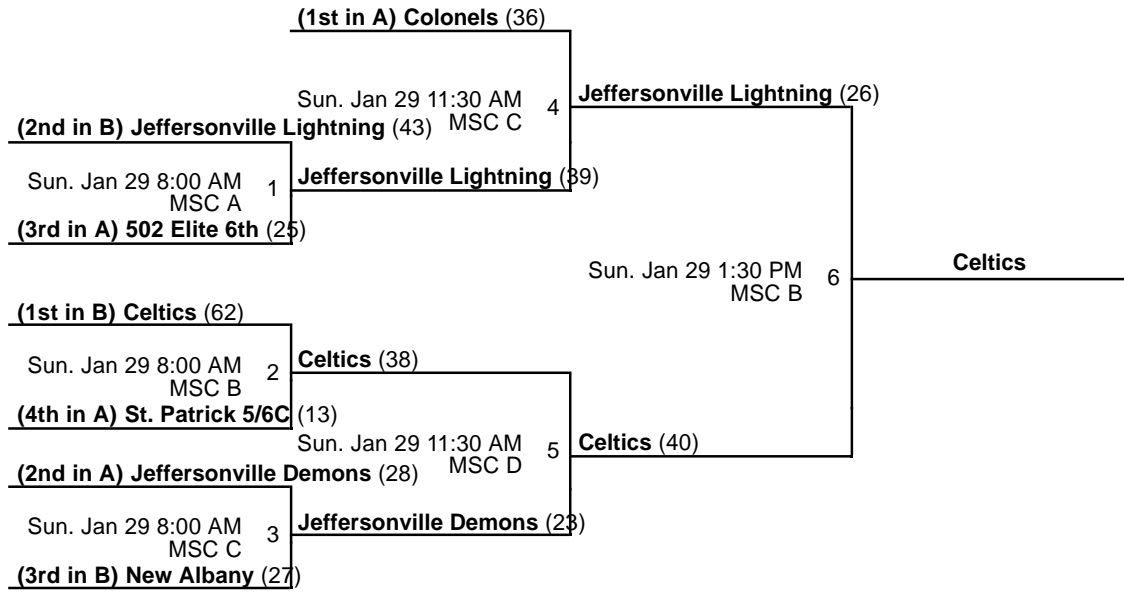

Venues

MSCE - MidAmerica Sports Center East

Courts

1 - Court 1

2 - Court 2

Powered by Exposure Basketball Events

Bluegrass School & KY State Championships

Bluegrass 6th Boys Championship

Jan 28-29, 2017

MSC A - MidAmerica Sports Center Court A MSC B - MidAmerica Sports Center Court B
 MSC C - MidAmerica Sports Center Court C MSC D - MidAmerica Sports Center Court D

Bluegrass School & KY State Championships