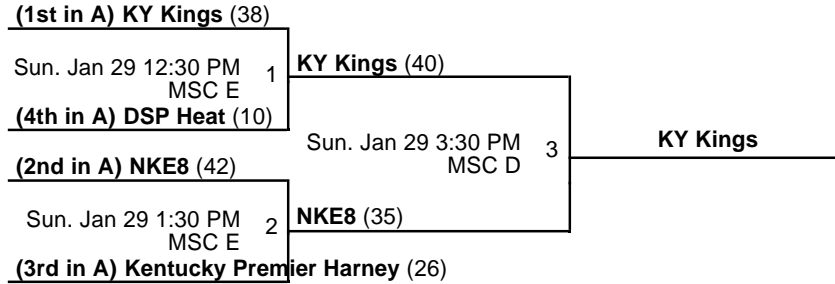

Date	Time	Venue	Court	Home/Away	Score
Sat, 1/28	5:00 PM	MSC	C	A1 vs A2	39 - 4
Sat, 1/28	6:00 PM	MSC	B	A4 vs A3	25 - 37
Sat, 1/28	7:00 PM	MSC	B	A4 vs A2	38 - 24
Sat, 1/28	8:00 PM	MSC	A	A3 vs A1	20 - 27

Venues

MSC - MidAmerica Sports Center

Courts

A - Court A

B - Court B

C - Court C

Powered by Exposure Basketball Events

Bluegrass School & KY State Championships

KY State 4th Boys Championship

Jan 28-29, 2017

MSC D - MidAmerica Sports Center Court D

MSC E - MidAmerica Sports Center Court E

Bluegrass School & KY State Championships

Jan 28-29, 2017

KY State 5th Boys

Pool A						
		W	L	PD	PA	PS
A1	Louisville United Navy	2	0	40	42	95 1st
A2	Blazers	1	1	-14	73	58 2nd
A3	Spider Monkeys	0	2	-26	82	44 3rd