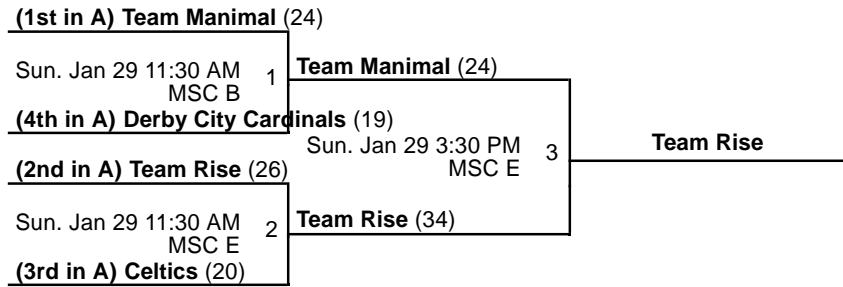

Bluegrass School & KY State Championships

KY State 2nd Boys Championship

Jan 28-29, 2017

MSC B - MidAmerica Sports Center Court B

MSC E - MidAmerica Sports Center Court E