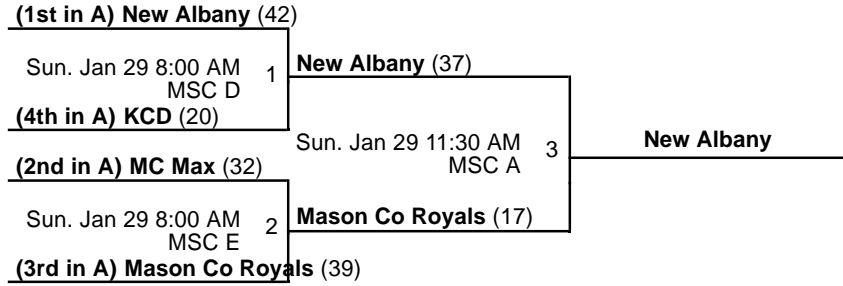

Bluegrass School & KY State Championships

Bluegrass 7th Boys Championship

Jan 28-29, 2017

MSC A - MidAmerica Sports Center Court A
MSC D - MidAmerica Sports Center Court D
MSC E - MidAmerica Sports Center Court E