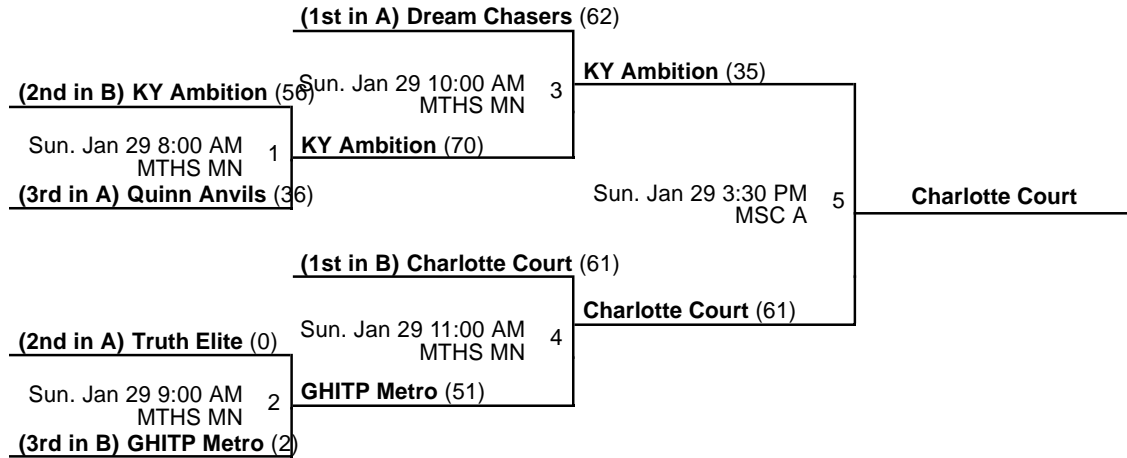

Date	Time	Venue	Court	Home/Away	Score
Sat, 1/28	3:00 PM	MSC	C	B1 vs B2	47 - 49
Sat, 1/28	5:00 PM	MSC	D	B3 vs B1	57 - 38
Sat, 1/28	7:00 PM	MSC	C	B2 vs B3	31 - 57

Venues

MSC - MidAmerica Sports Center

Courts

C - Court C

D - Court D

E - Court E

Powered by Exposure Basketball Events

Bluegrass School & KY State Championships
KY State 8th Boys Championship
 Jan 28-29, 2017

MSC A - MidAmerica Sports Center Court A MTHS MN - Moore Traditional High School Main