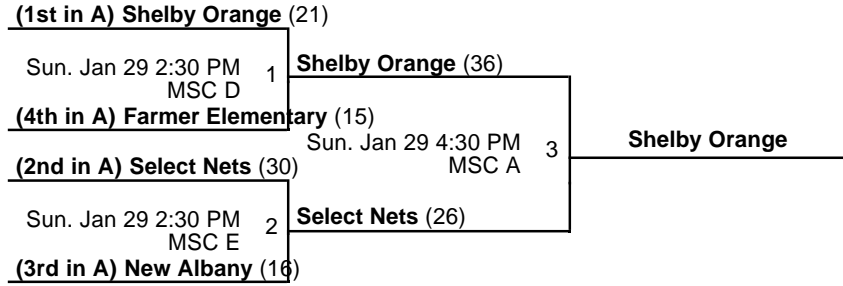

Bluegrass School & KY State Championships

Bluegrass 3rd Boys Championship

Jan 28-29, 2017

MSC A - MidAmerica Sports Center Court A
MSC D - MidAmerica Sports Center Court D
MSC E - MidAmerica Sports Center Court E