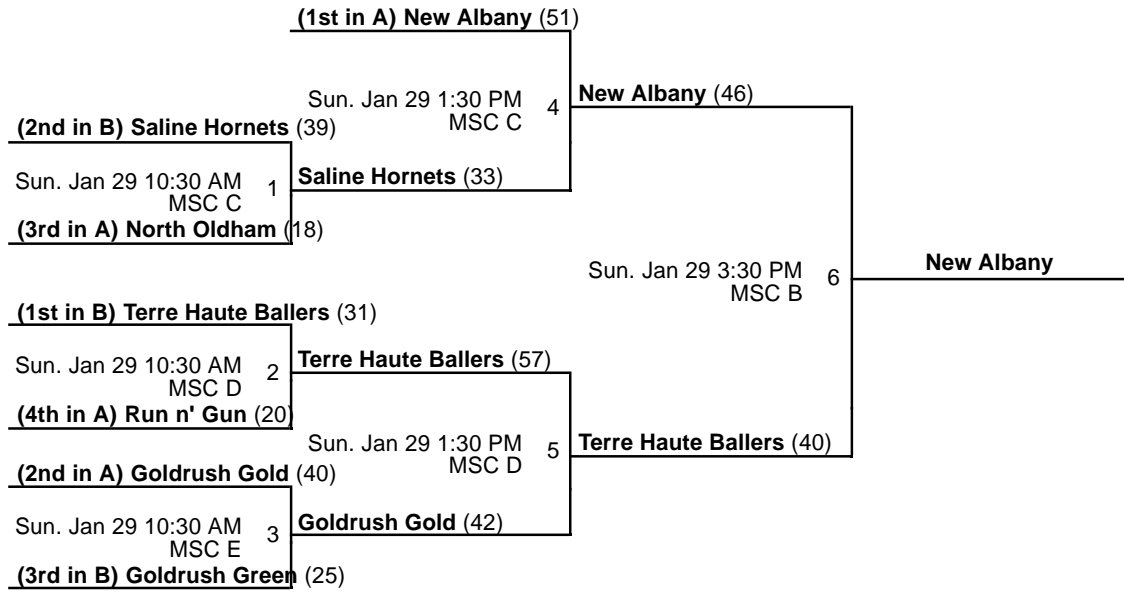

Venues

MSC - MidAmerica Sports Center

Courts

A - Court A

C - Court C

D - Court D

Powered by Exposure Basketball Events

Bluegrass School & KY State Championships

Bluegrass 8th Boys Championship

Jan 28-29, 2017

MSC B - MidAmerica Sports Center Court B MSC C - MidAmerica Sports Center Court C
 MSC D - MidAmerica Sports Center Court D MSC E - MidAmerica Sports Center Court E