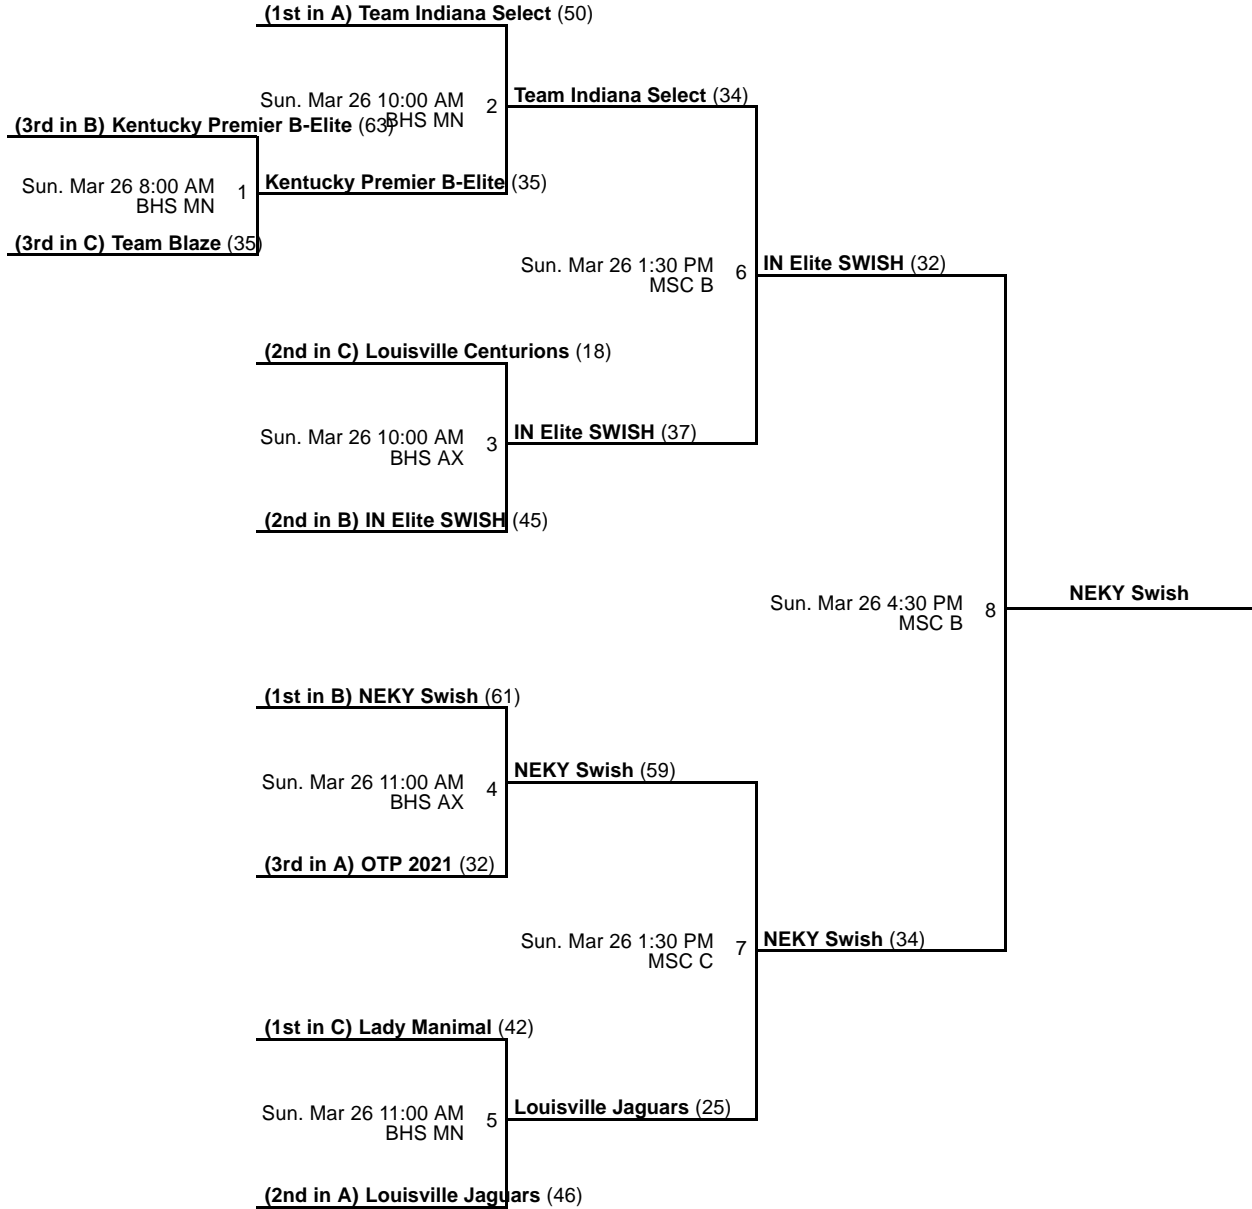

#### Courts

B - Court B

E - Court E

1 - Court 1

Powered by Exposure Basketball Events

Battle of the Borders  
**8th Grade Girls  
 Championship**  
 Mar 24-26, 2017

BHS AX - Ballard High School Auxiliary BHS MN - Ballard High School Main MSC B - MidAmerica Sports Center Court B  
 MSC C - MidAmerica Sports Center Court C