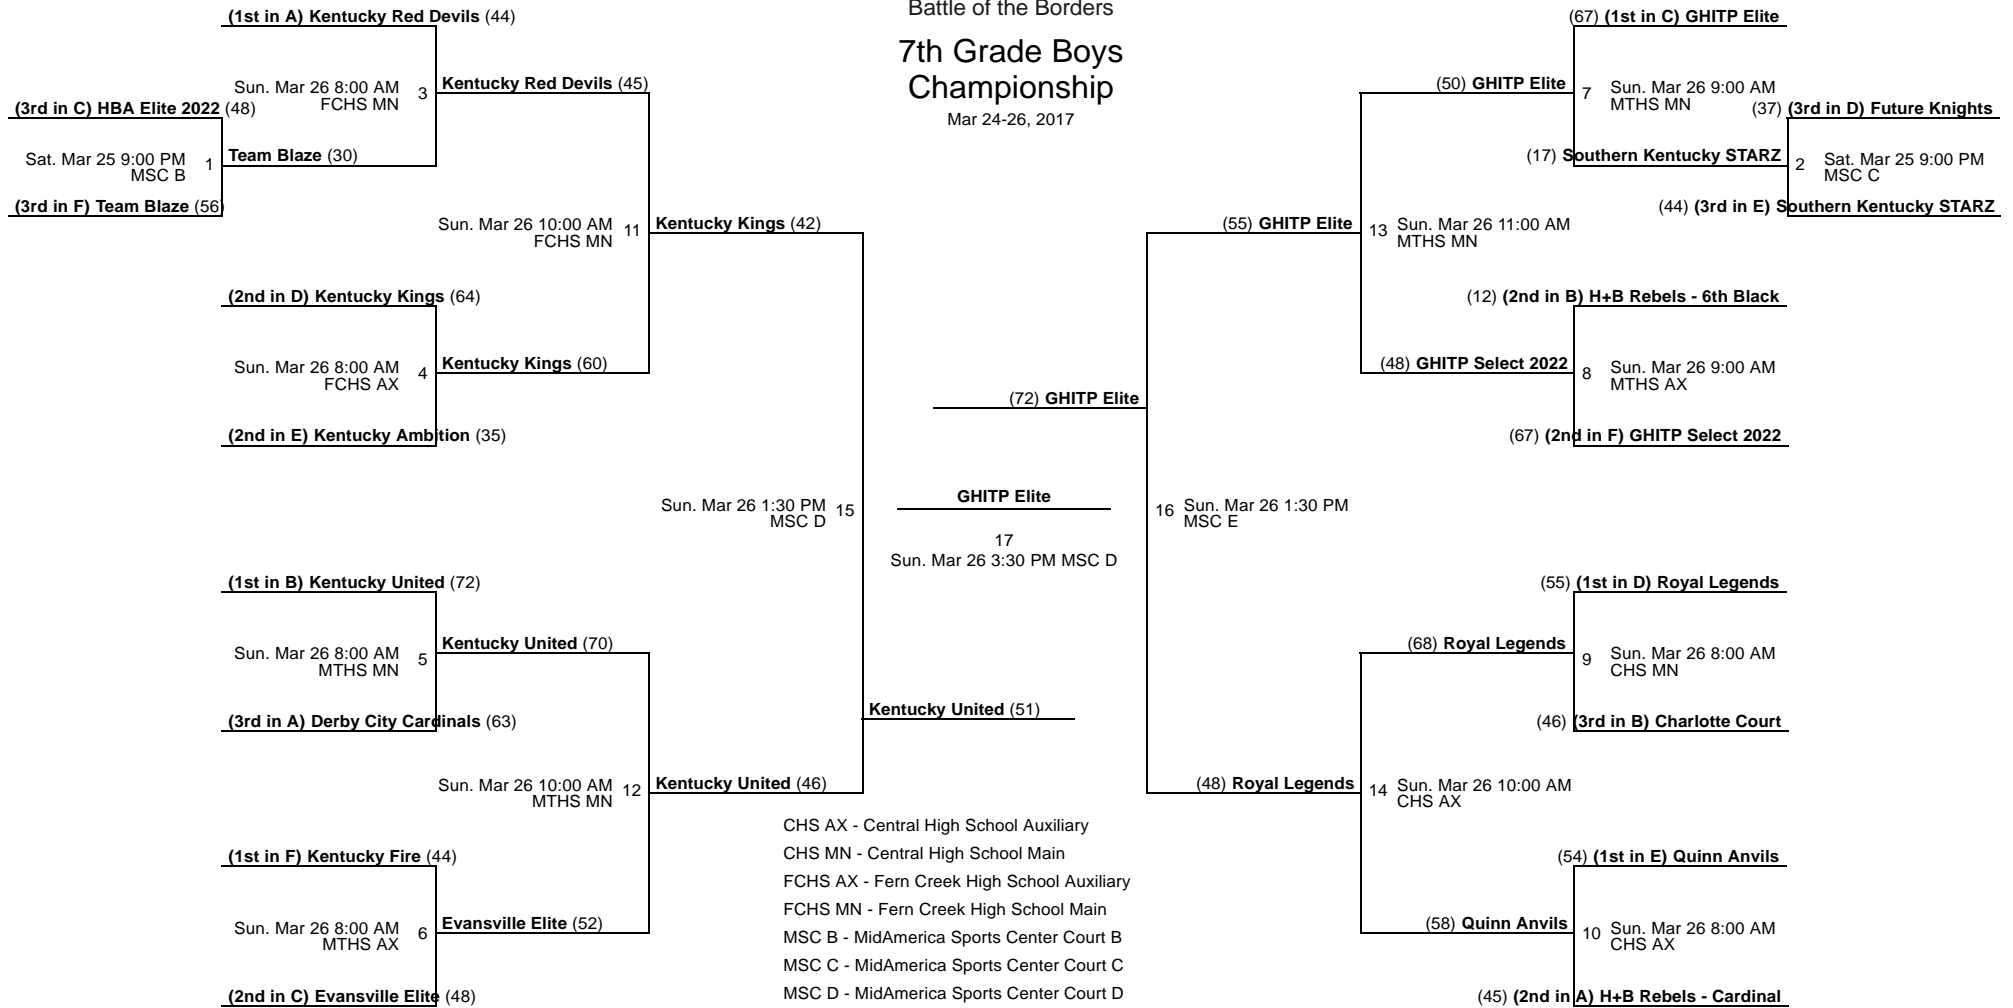

Battle of the Borders
**7th Grade Boys
Championship**
Mar 24-26, 2017

CHS AX - Central High School Auxiliary
CHS MN - Central High School Main
FCHS AX - Fern Creek High School Auxiliary
FCHS MN - Fern Creek High School Main
MSC B - MidAmerica Sports Center Court B
MSC C - MidAmerica Sports Center Court C
MSC D - MidAmerica Sports Center Court D
MSC E - MidAmerica Sports Center Court E
MTHS AX - Moore Traditional High School Auxiliary
MTHS MN - Moore Traditional High School Main