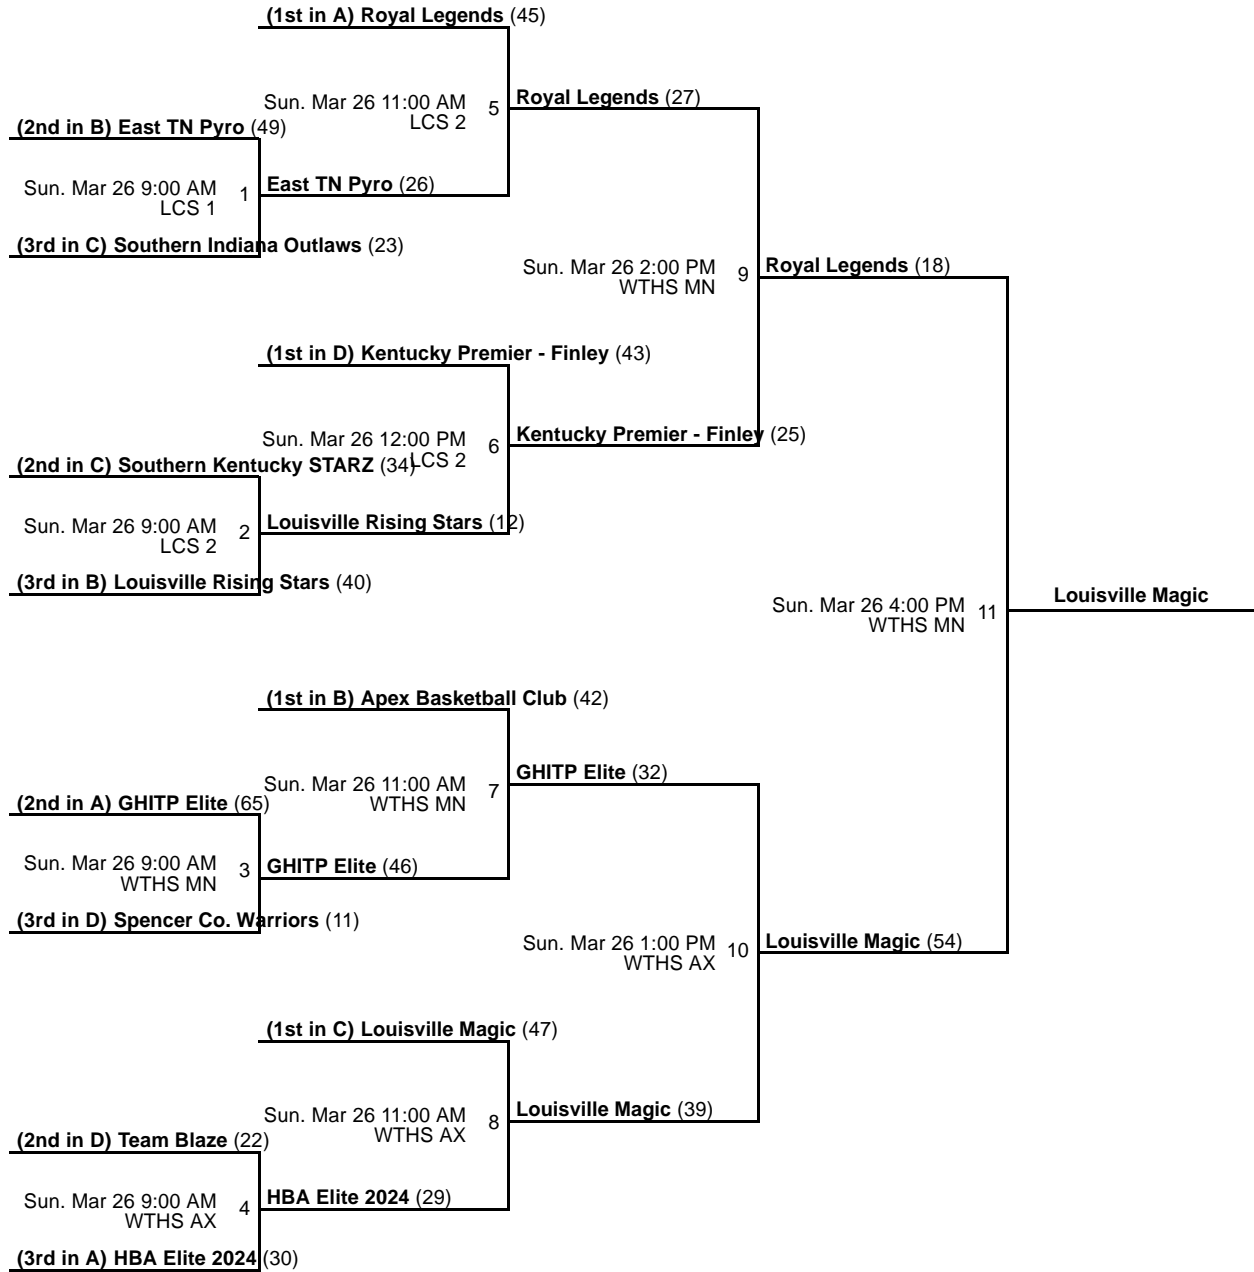

### Courts

D - Court D

E - Court E

1 - Court 1

2 - Court 2

Battle of the Borders  
**5th Grade Boys  
 Championship**  
 Mar 24-26, 2017

LCS 1 - Louisville Collegiate School Court 1    LCS 2 - Louisville Collegiate School Court 2  
 WTHS AX - Waggener Traditional High School Auxiliary    WTHS MN - Waggener Traditional High School Main