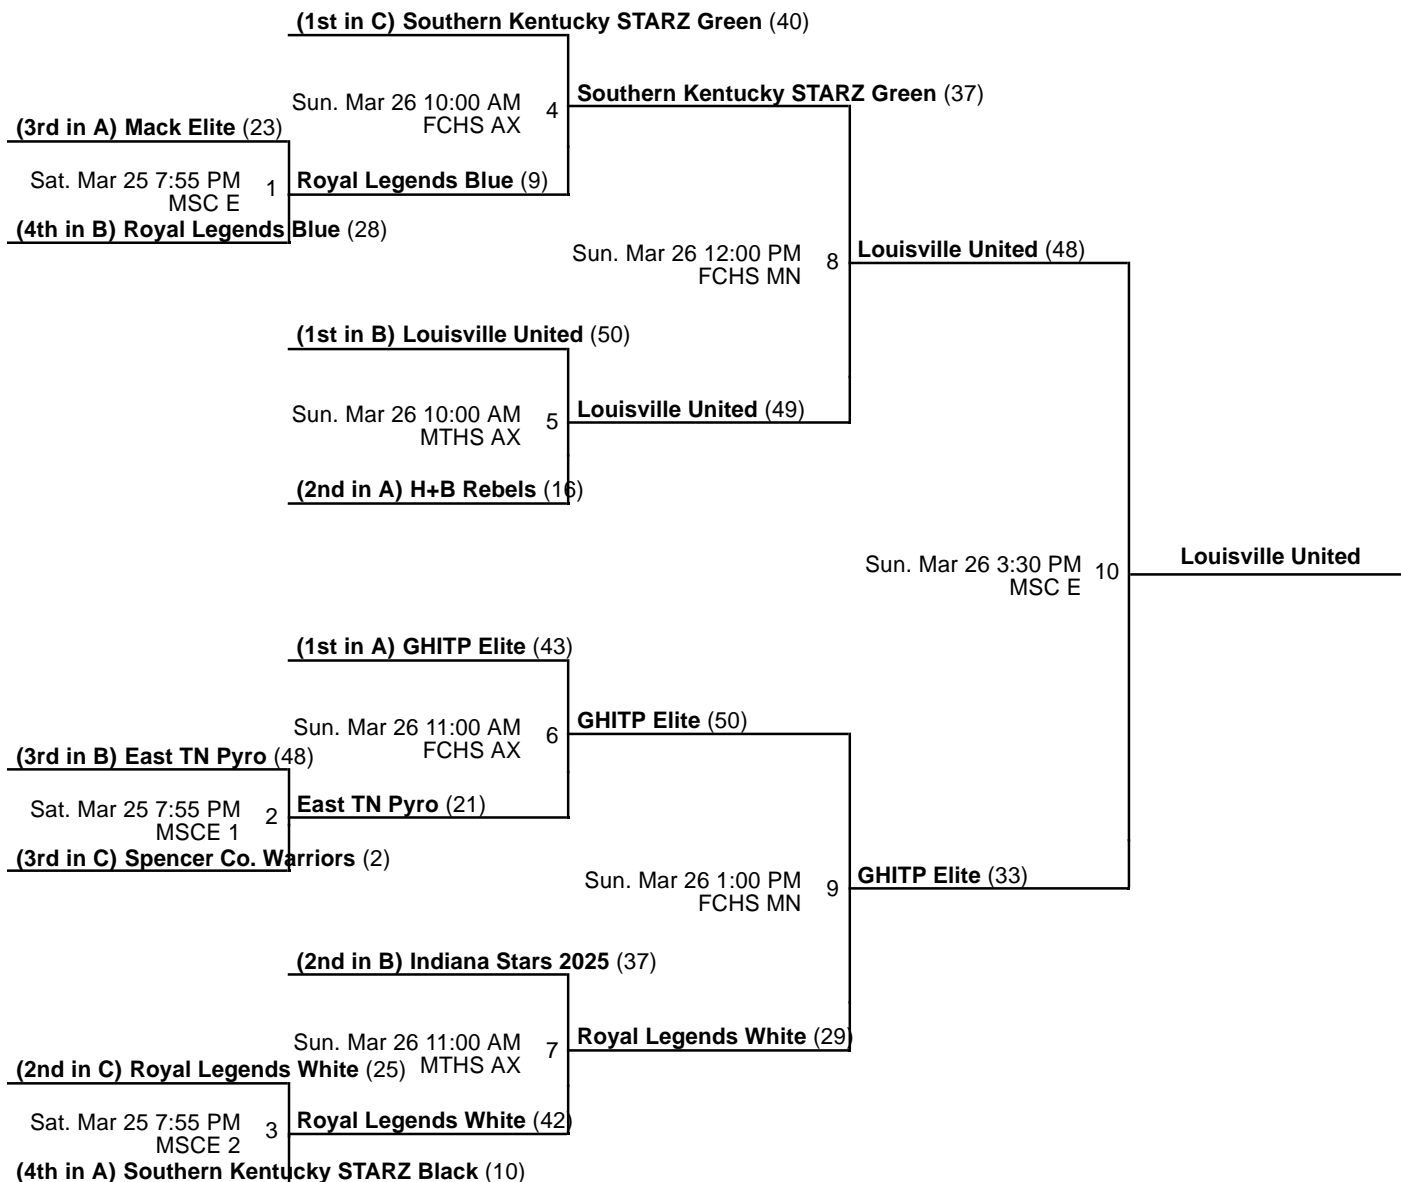

### Courts

MN - Main

AX - Auxiliary

B - Court B

D - Court D

Powered by Exposure Basketball Events

Battle of the Borders  
**4th Grade Boys  
 Championship**

Mar 24-26, 2017