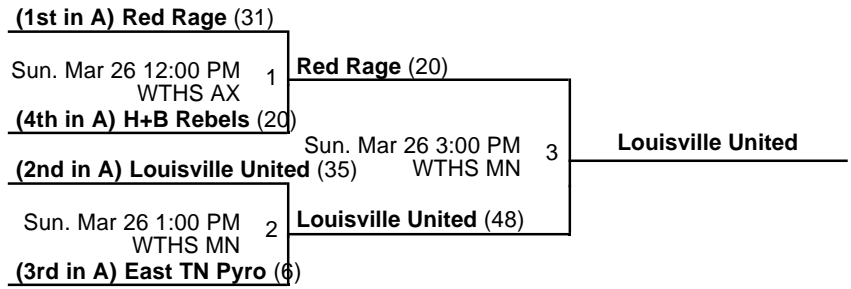

### Courts

B - Court B

D - Court D

E - Court E

Powered by Exposure Basketball Events

Battle of the Borders  
3rd Grade Boys  
Championship  
Mar 24-26, 2017

WTHS AX - Waggener Traditional High School Auxiliary  
WTHS MN - Waggener Traditional High School Main