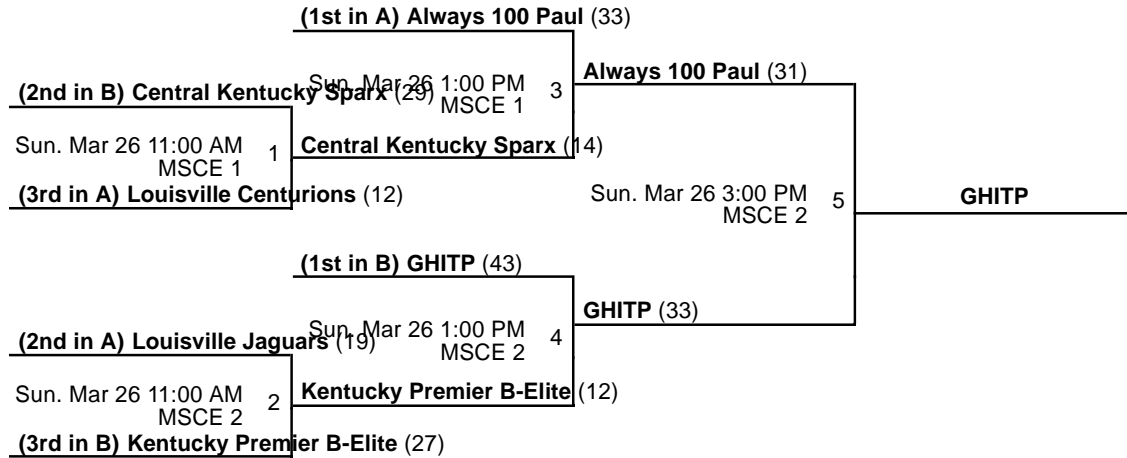

### Venues

LCS - Louisville Collegiate School

MSCE - MidAmerica Sports Center East

### Courts

2 - Court 2

3 - Court 3

Powered by Exposure Basketball Events

Battle of the Borders

# 5th Grade Girls Championship

Mar 24-26, 2017

MSCE 1 - MidAmerica Sports Center East Court 1 MSCE 2 - MidAmerica Sports Center East Court 2