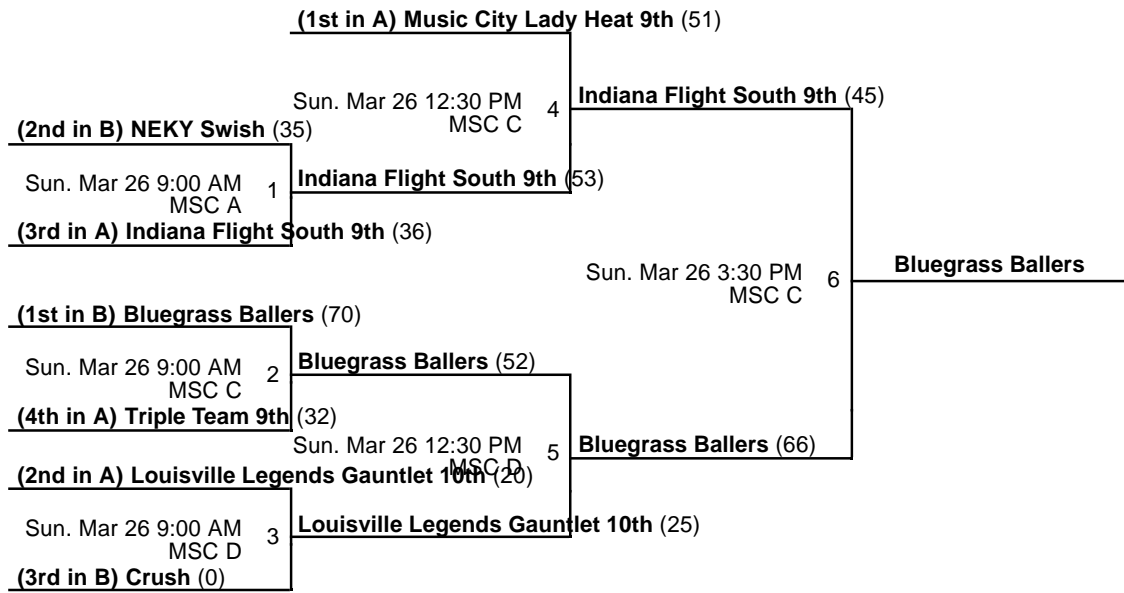

### Venues

MSC - MidAmerica Sports Center

MSCE - MidAmerica Sports Center East

### Courts

A - Court A

B - Court B

D - Court D

E - Court E

2 - Court 2

Powered by Exposure Basketball Events

Battle of the Borders  
 9th/10th Grade Girls  
 Championship

Mar 24-26, 2017

MSC A - MidAmerica Sports Center Court A MSC C - MidAmerica Sports Center Court C  
 MSC D - MidAmerica Sports Center Court D