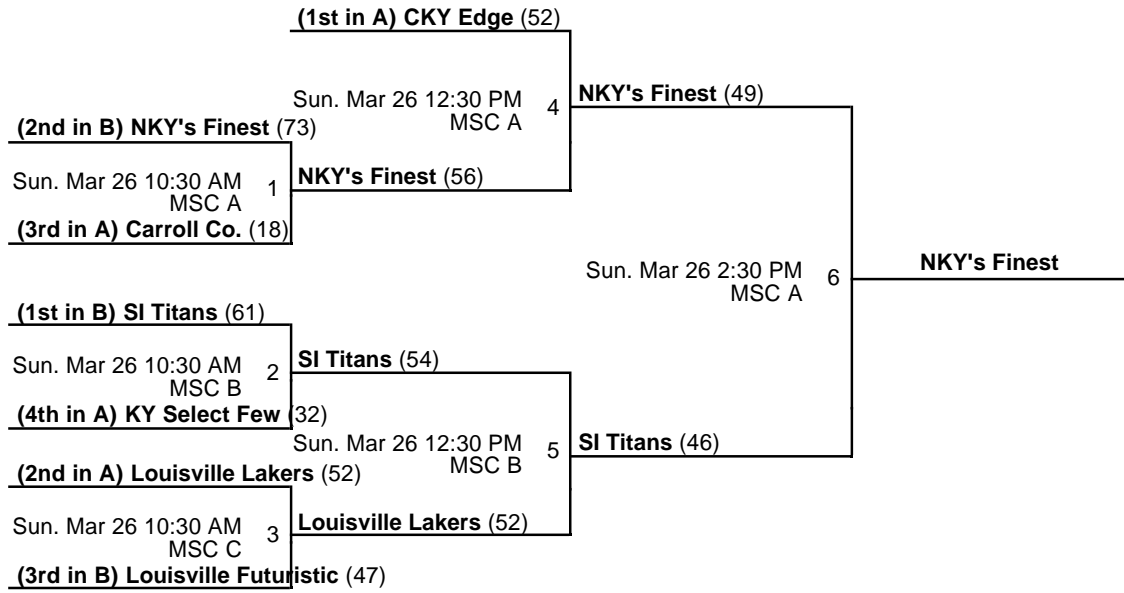

### Courts

A - Court A

MN - Main

B - Court B

Powered by Exposure Basketball Events

Battle of the Borders  
**10th Grade Boys  
 Championship**

Mar 24-26, 2017

MSC A - MidAmerica Sports Center Court A    MSC B - MidAmerica Sports Center Court B  
 MSC C - MidAmerica Sports Center Court C