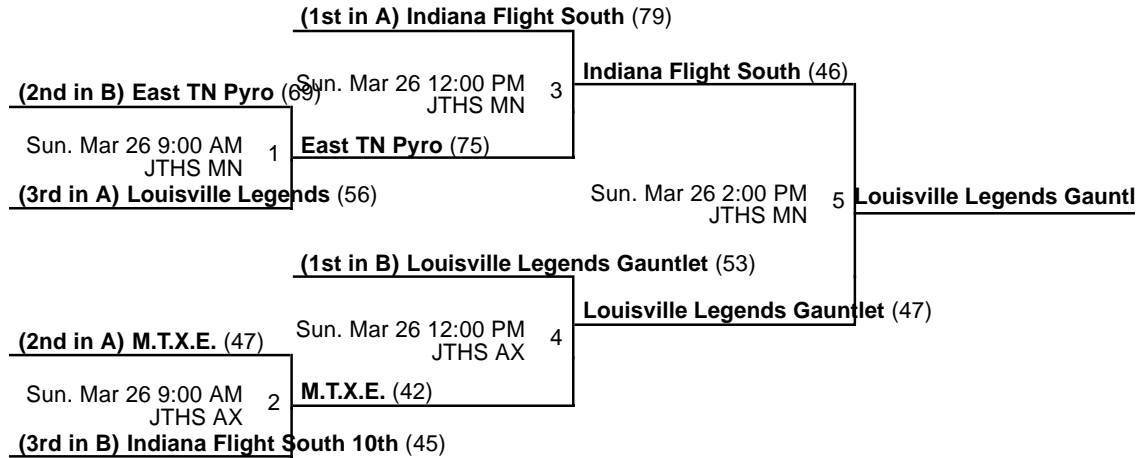

Battle of the Borders

11th Grade Girls Championship

Mar 24-26, 2017

JTMS AX - Jeffersontown High School Auxiliary JTMS MN - Jeffersontown High School Main

Battle of the Borders

Mar 24-26, 2017

2nd Grade Boys

Pool A

	W	L	PD	PA	PS	
A1 Team Rise	2	0	35	20	64	1st
A3 Derby City Cardinals	1	1	-4	39	35	2nd
A2 Hard2Handle	0	2	-31	52	12	3rd

Date	Time	Venue	Court	Home/Away	Score

Sat, 3/25	11:15 AM	MSC	E	A1 vs A2	33 - 4
Sat, 3/25	1:25 PM	MSC	E	A3 vs A1	16 - 31
Sat, 3/25	3:35 PM	MSC	E	A2 vs A3	8 - 19

Pool B

	W	L	PD	PA	PS	
B3 Louisville United	2	0	40	20	87	1st
B2 Glasgow Warriors	1	1	-18	79	39	2nd
B1 GHITP Select	0	2	-22	66	39	3rd

Date	Time	Venue	Court	Home/Away	Score

Sat, 3/25	9:05 AM	MSC	B	B3 vs B1	36 - 11
Sat, 3/25	11:15 AM	MSC	B	B1 vs B2	28 - 30
Sat, 3/25	1:25 PM	MSC	B	B2 vs B3	9 - 51

Venues

MSC - MidAmerica Sports Center

Courts

B - Court B

E - Court E

Powered by Exposure Basketball Events