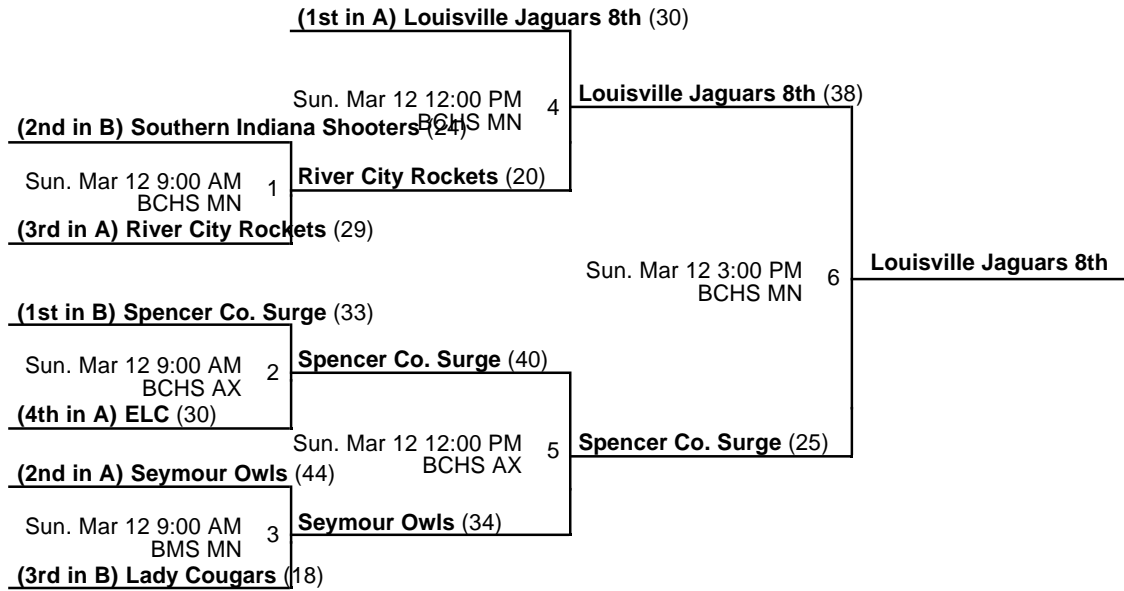

Bullitt Central "Cougar Classic"

8th Grade Girls Championship

Mar 11-12, 2017

BCHS AX - Bullitt Central High School Auxiliary   BCHS MN - Bullitt Central High School Main
BMS MN - Bernheim Middle School Main