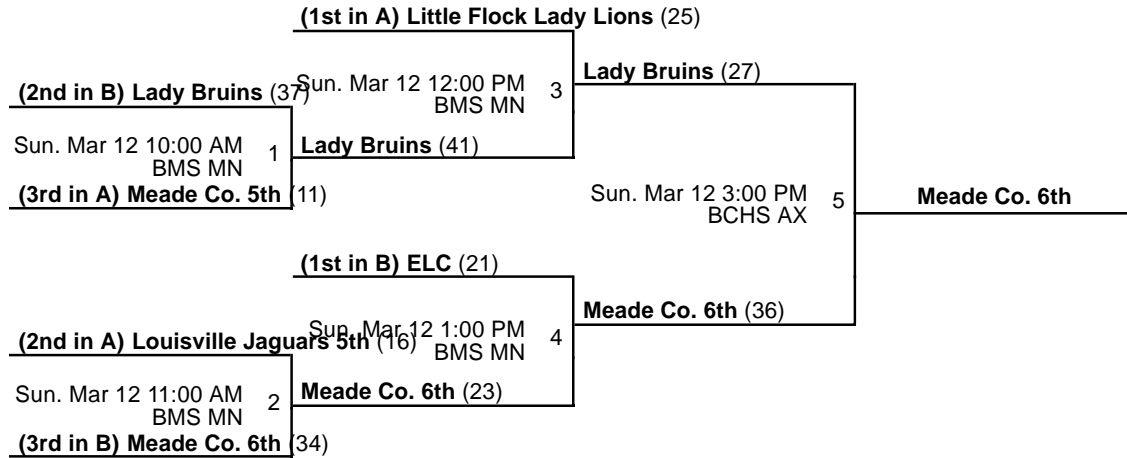

MN - Main

Powered by Exposure Basketball Events

Bullitt Central "Cougar Classic"

6th Grade Girls Championship

Mar 11-12, 2017

BCHS AX - Bullitt Central High School Auxiliary BMS MN - Bernheim Middle School Main