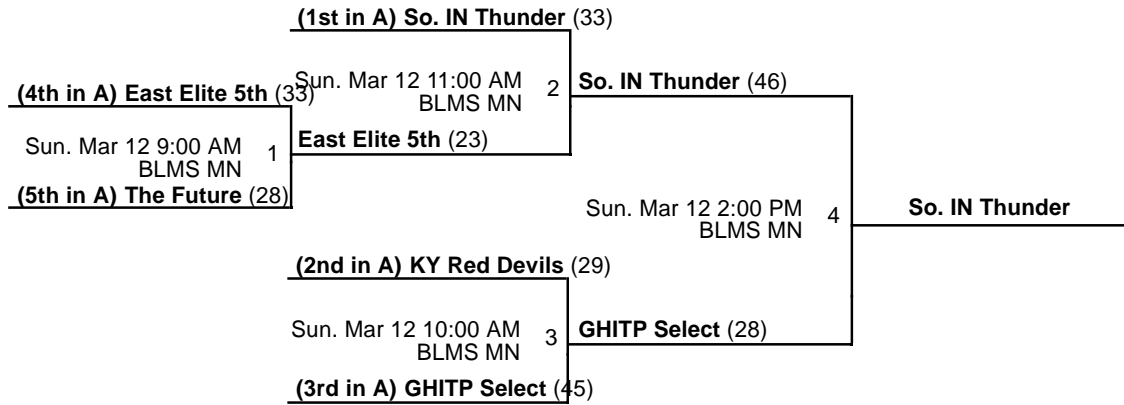

Bullitt Central "Cougar Classic"

5th Grade Boys Championship

Mar 11-12, 2017

BLMS MN - Bullitt Lick Middle School Main