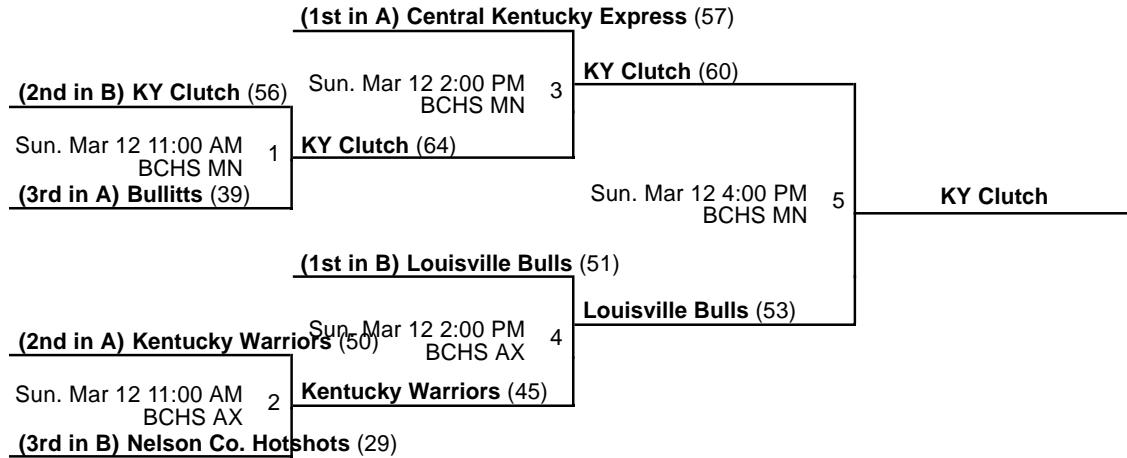

Bullitt Central "Cougar Classic"

Mar 11-12, 2017

8th Grade Boys

Pool A						
	W	L	PD	PA	PS	
A2 Central Kentucky Express	2	0	12	79	91	1st
A3 Kentucky Warriors	1	1	14	87	102	2nd
A1 Bullitts	0	2	-26	83	56	3rd

Pool B						
	W	L	PD	PA	PS	
B2 Louisville Bulls	2	0	40	40	112	1st
B3 KY Clutch	1	1	0	102	91	2nd
B1 Nelson Co. Hotshots	0	2	-40	123	62	3rd

Date	Time	Venue	Court	Home/Away	Score
Sat, 3/11	8:00 AM	BCHS	MN	A1 vs A2	27 - 33
Sat, 3/11	10:00 AM	BCHS	MN	A3 vs A1	50 - 29
Sat, 3/11	12:00 PM	BCHS	MN	A2 vs A3	58 - 52

Date	Time	Venue	Court	Home/Away	Score
Sat, 3/11	3:00 PM	BCHS	MN	B1 vs B2	19 - 53
Sat, 3/11	5:00 PM	BCHS	MN	B2 vs B3	59 - 21
Sat, 3/11	7:00 PM	BCHS	MN	B3 vs B1	70 - 43

Venues

BCHS - Bullitt Central High School

Courts

MN - Main

Powered by Exposure Basketball Events

Bullitt Central "Cougar Classic"
8th Grade Boys Championship
Mar 11-12, 2017

BCHS AX - Bullitt Central High School Auxiliary BCHS MN - Bullitt Central High School Main