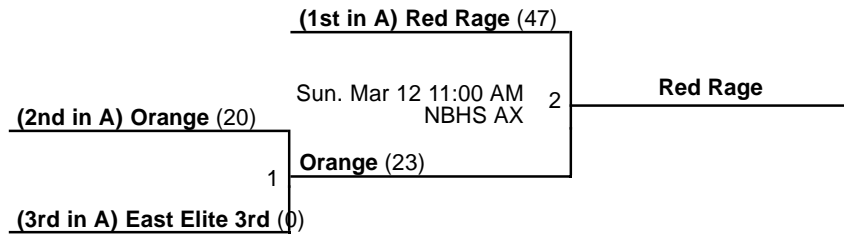

Venues

NBHS - North Bullitt High School

Courts

AX - Auxiliary

Powered by Exposure Basketball Events

Bullitt Central "Cougar Classic"

3rd Grade Boys Championship

Mar 11-12, 2017