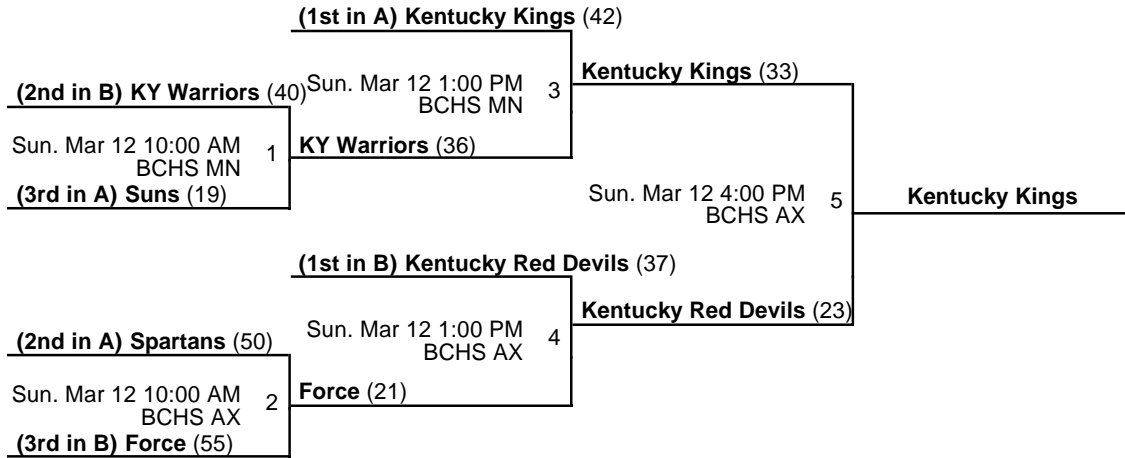

NBHS - North Bullitt High School

Courts

MN - Main

AX - Auxiliary

Powered by Exposure Basketball Events

Bullitt Central "Cougar Classic"
7th Grade Boys Championship
 Mar 11-12, 2017

BCHS AX - Bullitt Central High School Auxiliary BCHS MN - Bullitt Central High School Main