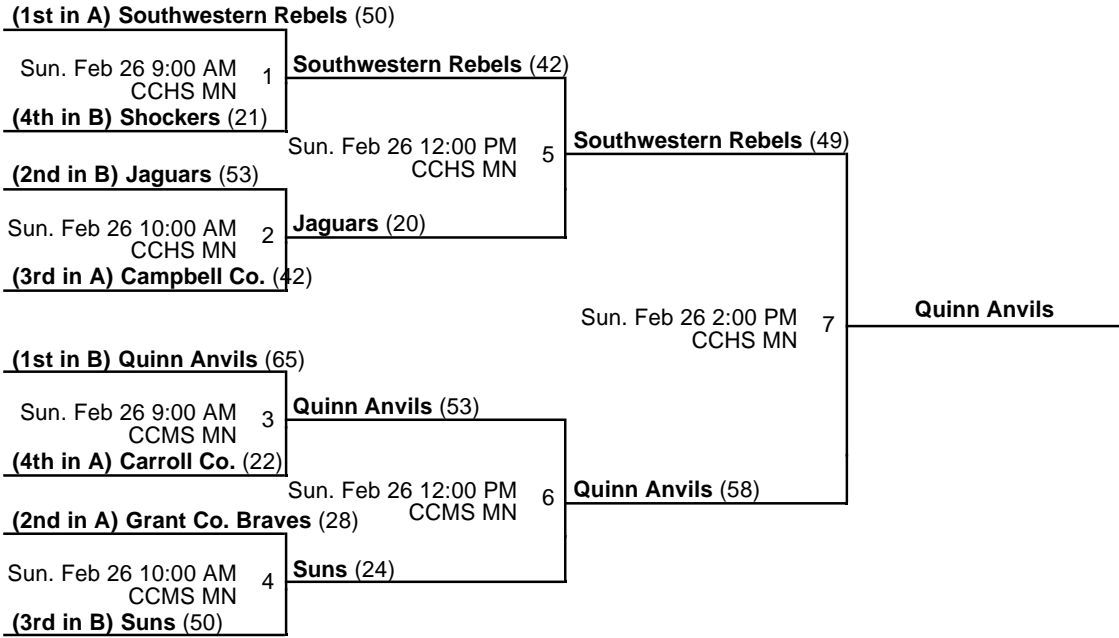

Carroll Co. "Panther Classic"

Feb 25-26, 2017

7th Grade Boys

Pool A						
	W	L	PD	PA	PS	
A3 Southwestern Rebels	2	0	40	44	112	1st
A2 Grant Co. Braves	1	1	0	67	72	2nd
A4 Campbell Co.	1	1	-10	88	57	3rd
A1 Carroll Co.	0	2	-30	85	43	4th

Pool B						
	W	L	PD	PA	PS	
B2 Quinn Anvils	2	0	40	72	125	1st
B3 Jaguars	1	1	-19	94	66	2nd
B4 Suns	1	1	11	55	66	3rd
B1 Shockers	0	2	-32	97	61	4th

Date	Time	Venue	Court	Home/Away	Score
Sat, 2/25	10:00 AM	CCMS	MN	A1 vs A2	18 - 50
Sat, 2/25	12:00 PM	CCMS	MN	A1 vs A4	25 - 35
Sat, 2/25	12:00 PM	CES	MN	A3 vs A2	49 - 22
Sat, 2/25	2:00 PM	CCMS	MN	A4 vs A3	22 - 63

Date	Time	Venue	Court	Home/Away	Score
Sat, 2/25	4:00 PM	CCMS	MN	B4 vs B3	29 - 30
Sat, 2/25	4:00 PM	CCHS	MN	B1 vs B2	36 - 60
Sat, 2/25	6:00 PM	CCMS	MN	B3 vs B2	36 - 65
Sat, 2/25	6:00 PM	CCHS	MN	B1 vs B4	25 - 37

Venues

CCMS - Carroll Co. Middle School

CCHS - Carroll County High School

CES - Cartmell Elementary School

Courts

MN - Main

Powered by Exposure Basketball Events

Carroll Co. "Panther Classic"

7th Grade Boys Championship

Feb 25-26, 2017

CCHS MN - Carroll County High School Main CCMS MN - Carroll Co. Middle School Main