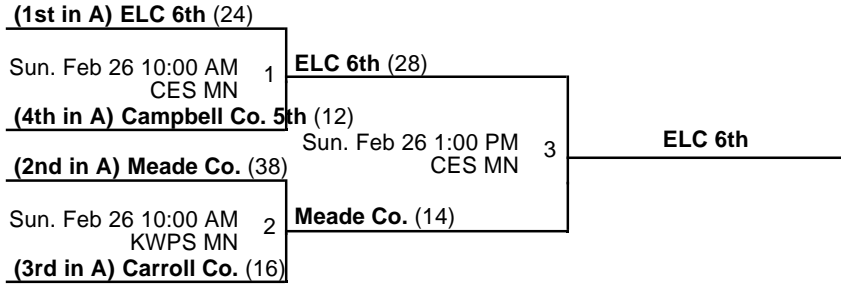

Carroll Co. "Panther Classic"

5th/6th Grade Girls Championship

Feb 25-26, 2017

CES MN - Cartmell Elementary School Main

KWPS MN - Kathryn Winn Primary School Main