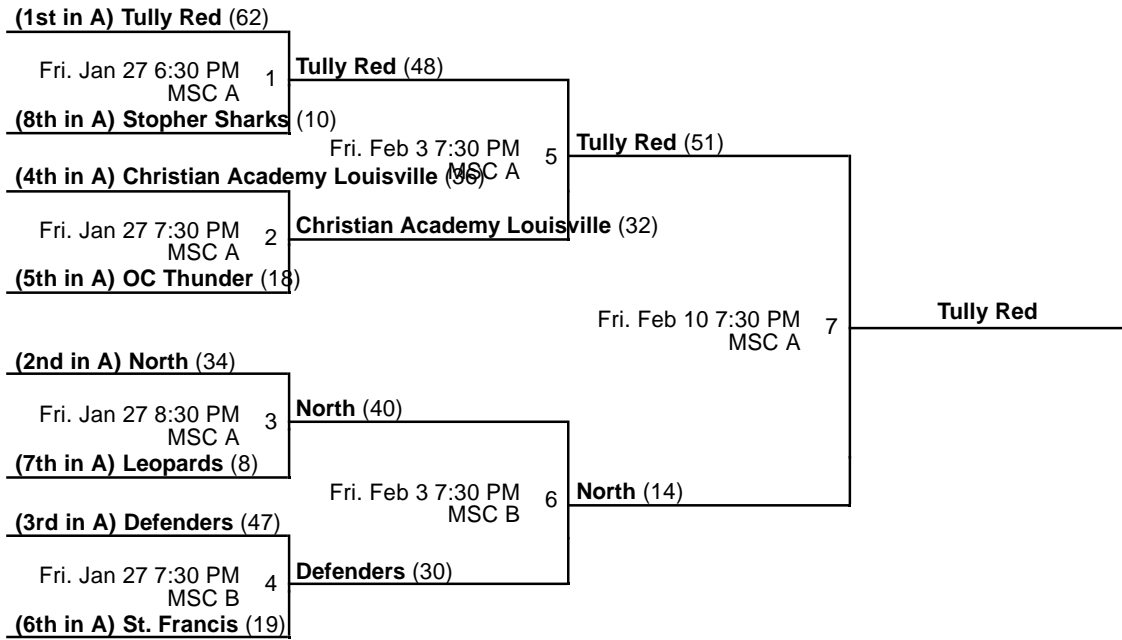

Date	Time	Venue	Court	Home/Away	Score
Fri, 12/2	6:30 PM	MSC	B	A1 vs A2	19 - 24
Fri, 12/2	6:30 PM	MSC	C	A4 vs A3	28 - 13
Fri, 12/2	8:30 PM	MSC	B	A8 vs A7	28 - 34
Fri, 12/2	8:30 PM	MSC	C	A5 vs A6	32 - 9
Fri, 12/9	7:30 PM	MSC	A	A3 vs A1	20 - 16
Fri, 12/9	8:30 PM	MSC	A	A6 vs A8	14 - 30
Fri, 12/9	8:30 PM	MSC	C	A5 vs A7	37 - 39
Fri, 12/16	5:30 PM	MSC	A	A5 vs A8	23 - 19
Fri, 12/16	6:30 PM	MSC	B	A1 vs A4	17 - 33
Fri, 12/16	6:30 PM	MSC	C	A6 vs A7	19 - 73
Fri, 12/16	8:30 PM	MSC	B	A2 vs A4	20 - 34
Fri, 1/6	6:30 PM	MSC	A	A3 vs A5	23 - 39
Fri, 1/6	6:30 PM	MSC	B	A2 vs A7	10 - 47
Fri, 1/6	6:30 PM	MSC	C	A4 vs A6	31 - 19
Fri, 1/6	7:30 PM	MSC	C	A1 vs A8	5 - 58
Fri, 1/6	8:30 PM	MSC	B	A2 vs A3	17 - 34
Fri, 1/13	6:30 PM	MSC	A	A1 vs A7	0 - 48
Fri, 1/13	7:30 PM	MSC	B	A2 vs A8	12 - 57
Fri, 1/13	7:30 PM	MSC	C	A3 vs A6	38 - 20
Fri, 1/13	8:30 PM	MSC	A	A4 vs A5	30 - 46
Fri, 1/20	6:30 PM	MSC	A	A6 vs A2	35 - 31
Fri, 1/20	6:30 PM	MSC	C	A8 vs A4	43 - 18
Fri, 1/20	7:30 PM	MSC	A	A5 vs A1	31 - 7
Fri, 1/20	7:30 PM	MSC	B	A7 vs A3	60 - 23

### Venues

# Elementary School Team League

Dec 2 - Feb 17, 2017

MSC - MidAmerica Sports Center

## Courts

A - A

B - B

C - C

Powered by Exposure Basketball Events

Elementary School Team League  
**Boys Division Championship**

Dec 2 - Feb 17, 2017

MSC A - MidAmerica Sports Center A MSC B - MidAmerica Sports Center B