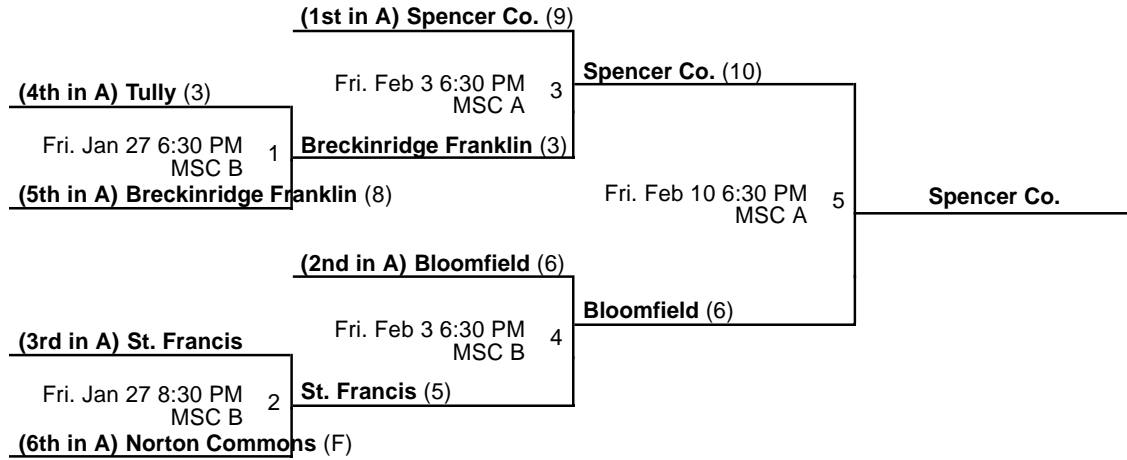

### Venues

MSC - MidAmerica Sports Center

### Courts

A - A

B - B

C - C

Powered by Exposure Basketball Events

Elementary School Team League  
**Girls Division Championship**

Dec 2 - Feb 17, 2017

MSC A - MidAmerica Sports Center A MSC B - MidAmerica Sports Center B