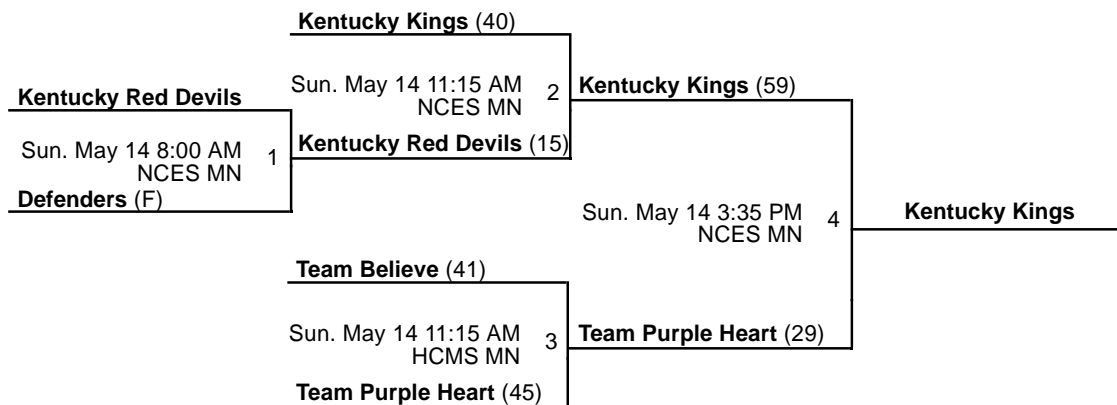

Henry Co. "Roundball Classic"

May 13-14, 2017

5th Grade Boys

Pool A						
	W	L	PD	PA	PS	
A3 Defenders	2	0	22	66	88	1st
A1 Kentucky Kings	1	1	19	50	78	2nd
A4 Team Believe	1	1	18	71	92	3rd
A2 Team Purple Heart	1	1	-19	79	60	4th
A5 Kentucky Red Devils	0	2	-40	99	47	5th

Date	Time	Venue	Court	Home/Away	Score
Sat, 5/13	8:00 AM	NCES	MN	A1 vs A2	32 - 33
Sat, 5/13	9:05 AM	NCES	MN	A4 vs A3	39 - 41
Sat, 5/13	10:10 AM	NCES	MN	A5 vs A1	17 - 46
Sat, 5/13	11:15 AM	NCES	MN	A2 vs A3	27 - 47
Sat, 5/13	12:20 PM	NCES	MN	A5 vs A4	30 - 53

Venues

NCES - New Castle Elementary School

Courts

MN - Main

Powered by Exposure Basketball Events

Henry Co. "Roundball Classic"

5th Grade Boys Championship

May 13-14, 2017

HCMS MN - Henry County Middle School Main NCES MN - New Castle Elementary School Main