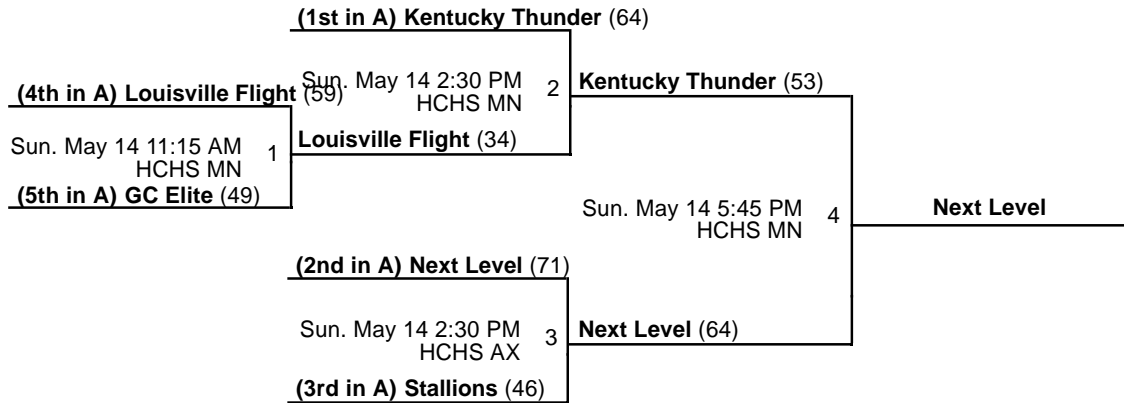

Henry Co. "Roundball Classic"

May 13-14, 2017

9th Grade Boys

Pool A						
	W	L	PD	PA	PS	
A5 Kentucky Thunder	2	0	35	93	133	1st
A3 Next Level	2	0	9	99	108	2nd
A1 Stallions	1	1	-7	121	114	3rd
A2 Louisville Flight	0	2	-13	114	101	4th
A4 GC Elite	0	2	-24	122	93	5th

Date	Time	Venue	Court	Home/Away	Score
Sat, 5/13	3:35 PM	HCHS	MN	A1 vs A2	62 - 54
Sat, 5/13	3:35 PM	HCHS	AX	A4 vs A3	52 - 56
Sat, 5/13	5:45 PM	HCHS	MN	A5 vs A4	66 - 41
Sat, 5/13	6:50 PM	HCHS	AX	A2 vs A3	47 - 52
Sat, 5/13	7:55 PM	HCHS	MN	A1 vs A5	52 - 67

Venues

HCHS - Henry County High School

Courts

MN - Main

AX - Auxiliary

Powered by Exposure Basketball Events

Henry Co. "Roundball Classic"

9th Grade Boys Championship

May 13-14, 2017

HCHS AX - Henry County High School Auxiliary HCHS MN - Henry County High School Main