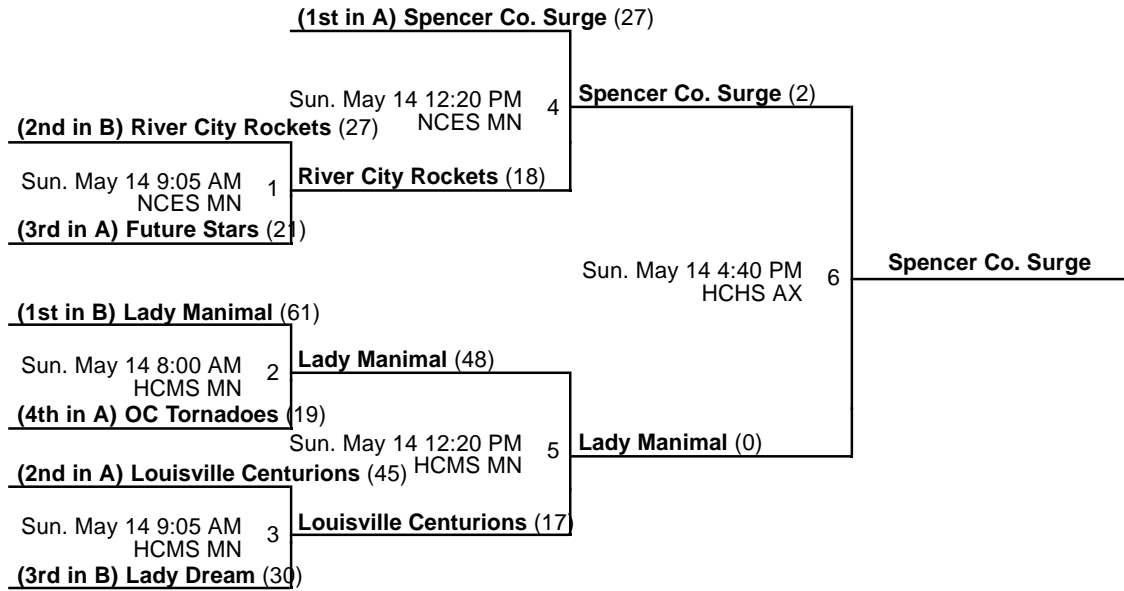

Henry Co. "Roundball Classic"

8th Grade Girls Championship

May 13-14, 2017

HCHS AX - Henry County High School Auxiliary HCMS MN - Henry County Middle School Main
NCES MN - New Castle Elementary School Main