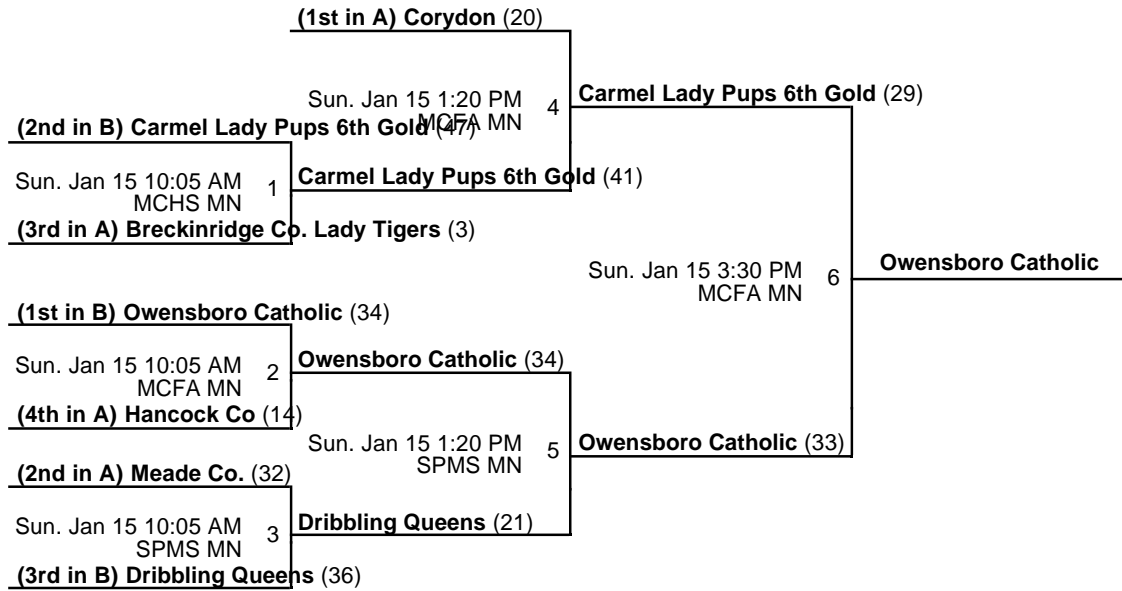

Venues

DWE - David T. Wilson Elementary School

MCFA - Meade Co. Freshman Academy

SPMS - Stuart Pepper Middle School

Courts

MN - Main

Powered by Exposure Basketball Events

Meade Co. "Greenwave Classic"

6th Grade Girls Championship

Jan 14-15, 2017

MCFA MN - Meade Co. Freshman Academy Main MCHS MN - Meade Co. High School Main
SPMS MN - Stuart Pepper Middle School Main

Meade Co. "Greenwave Classic"

Jan 14-15, 2017