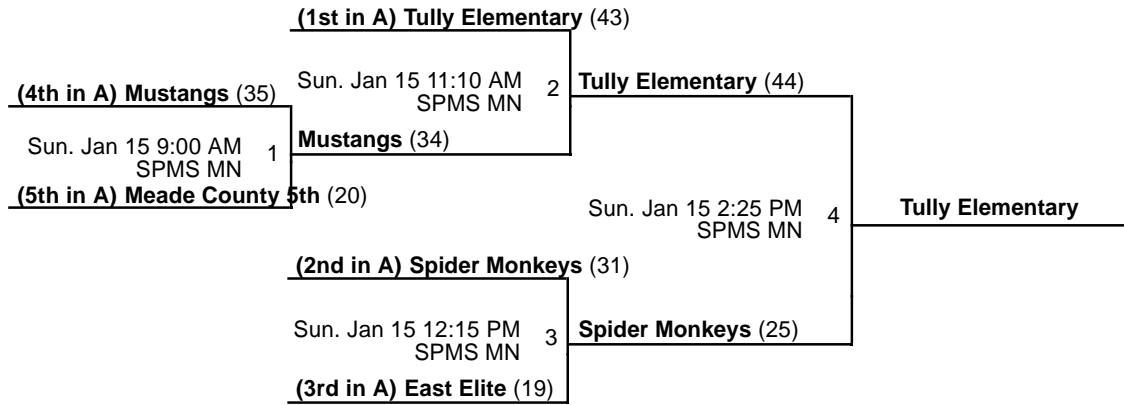

Date	Time	Venue	Court	Home/Away	Score
Sat, 1/14	9:30 AM	MCHS	MN	A1 vs A2	56 - 23
Sat, 1/14	10:30 AM	MCHS	MN	A4 vs A3	25 - 19
Sat, 1/14	11:30 AM	MCHS	MN	A5 vs A1	32 - 46
Sat, 1/14	12:30 PM	MCHS	MN	A2 vs A3	16 - 32
Sat, 1/14	1:30 PM	MCHS	MN	A5 vs A4	31 - 37

Venues

MCHS - Meade Co. High School

Courts

MN - Main

Powered by Exposure Basketball Events

Meade Co. "Greenwave Classic"

5th Grade Boys Championship

Jan 14-15, 2017

SPMS MN - Stuart Pepper Middle School Main

Meade Co. "Greenwave Classic"

Jan 14-15, 2017

6th Grade Boys

Pool A						
		W	L	PD	PA	PS
A2	Eastside 6th	2	0	40	28	83 1st
A5	Hancock Co.	2	0	40	35	85 2nd
A4	Colonels	1	1	-16	74	57 3rd
A3	FC Futures	0	2	-24	78	54 4th
A1	Meade County 6th	0	2	-40	80	16 5th