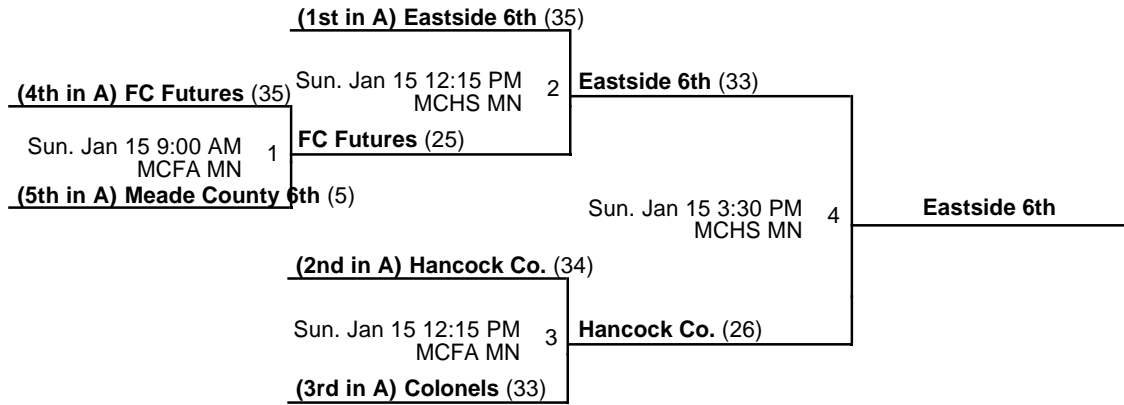

Venues

MCFA - Meade Co. Freshman Academy

Courts

MN - Main

Powered by Exposure Basketball Events

Meade Co. "Greenwave Classic"

6th Grade Boys Championship

Jan 14-15, 2017