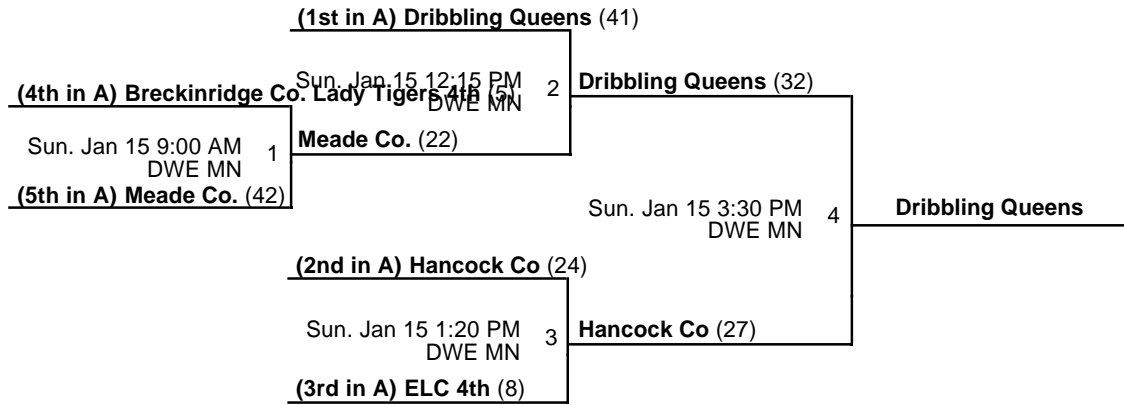

Venues

DWE - David T. Wilson Elementary School

SPMS - Stuart Pepper Middle School

Courts

MN - Main

Powered by Exposure Basketball Events

Meade Co. "Greenwave Classic"

5th Grade Girls Championship

Jan 14-15, 2017

DWE MN - David T. Wilson Elementary School Main

Meade Co. "Greenwave Classic"

Jan 14-15, 2017

6th Grade Girls

Pool A						
	W	L	PD	PA	PS	
A4 Corydon	2	0	39	21	62	1st
A3 Meade Co.	1	1	-7	48	41	2nd
A1 Breckinridge Co. Lady Tigers	1	1	-15	63	46	3rd
A2 Hancock Co	0	2	-17	66	49	4th
Date	Time	Venue	Court	Home/Away	Score	
Sat, 1/14	10:30 AM	DWE	MN	A1 vs A2	32 - 27	
Sat, 1/14	10:30 AM	MCFA	MN	A4 vs A3	26 - 7	
Sat, 1/14	12:30 PM	DWE	MN	A1 vs A4	14 - 36	
Sat, 1/14	12:30 PM	MCFA	MN	A3 vs A2	34 - 22	