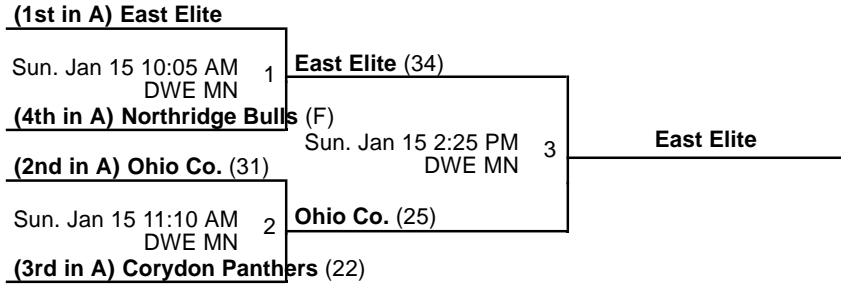

Meade Co. "Greenwave Classic"

4th Grade Boys Championship

Jan 14-15, 2017

DWE MN - David T. Wilson Elementary School Main