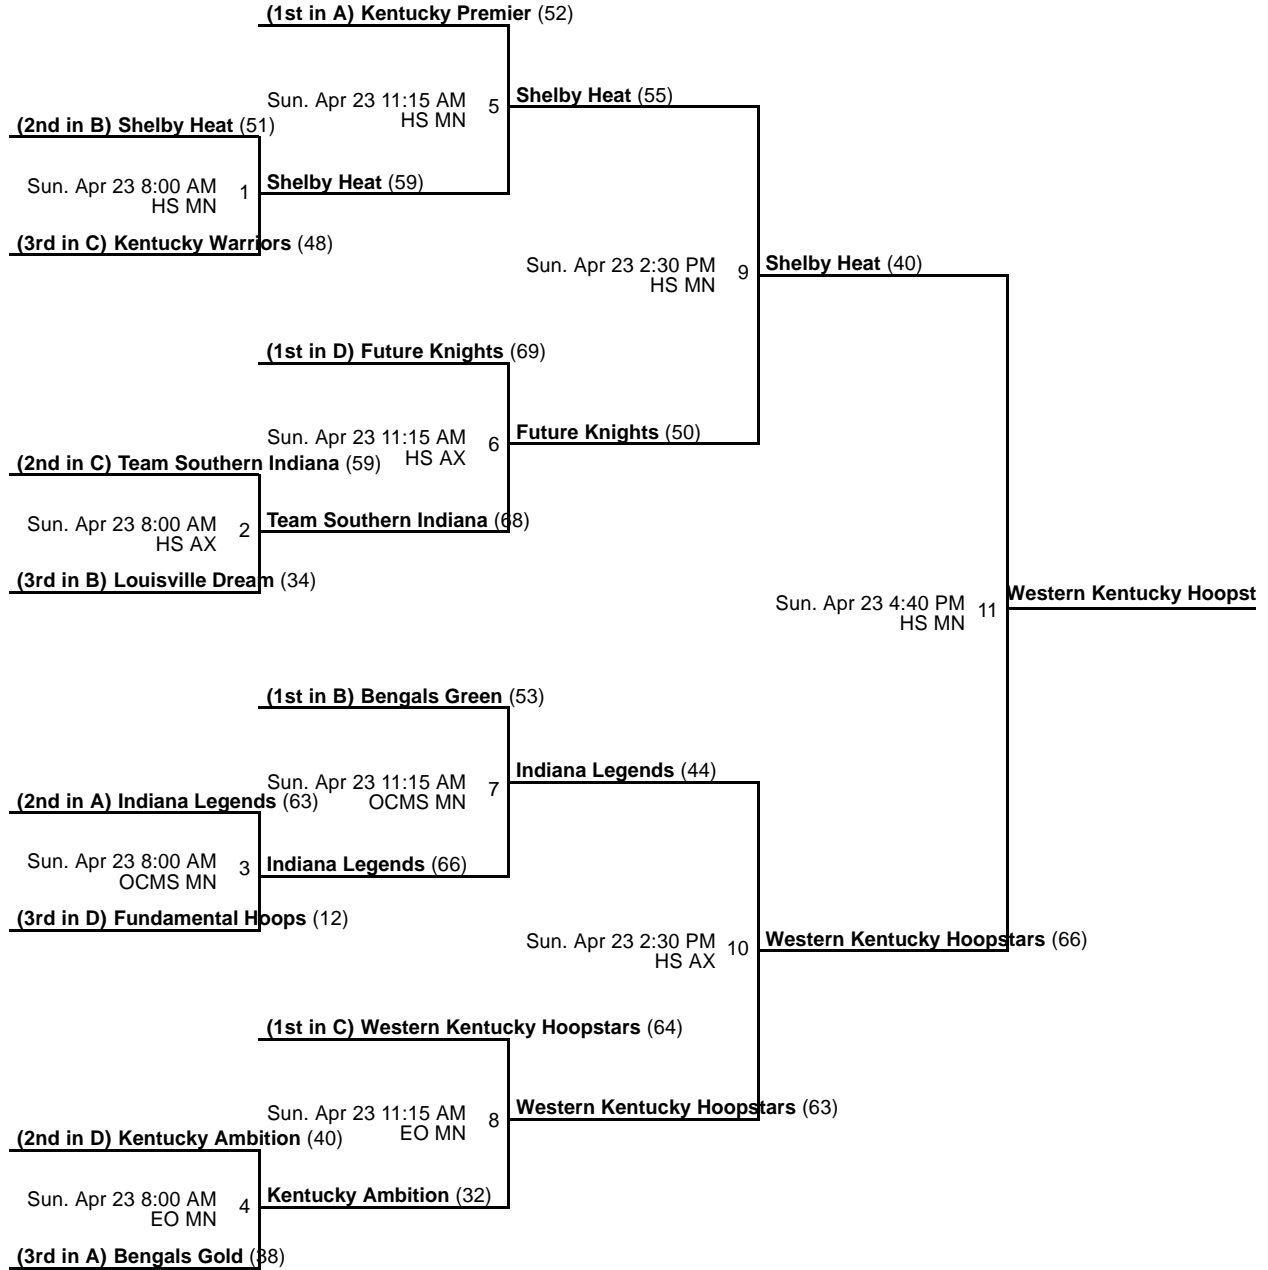

Oldham Co. "Colonel Classic"

Apr 22-23, 2017

8th Grade Boys

Pool A

	W	L	PD	PA	PS	
A2 Kentucky Premier	2	0	38	72	130	1st
A3 Indiana Legends	1	1	-14	121	107	2nd
A1 Bengals Gold	0	2	-24	119	75	3rd

Date	Time	Venue	Court	Home/Away	Score
Sat, 4/22	8:00 AM	OCMS	MN	A1 vs A2	22 - 62
Sat, 4/22	10:00 AM	OCMS	MN	A2 vs A3	68 - 50
Sat, 4/22	12:15 PM	OCMS	MN	A1 vs A3	53 - 57

Pool C

	W	L	PD	PA	PS	
C3 Western Kentucky Hoopstars	2	0	24	91	129	1st
C2 Team Southern Indiana	1	1	-3	110	107	2nd
C1 Kentucky Warriors	0	2	-21	118	83	3rd

Date	Time	Venue	Court	Home/Away	Score
Sat, 4/22	9:00 AM	HS	MN	C1 vs C2	49 - 50
Sat, 4/22	11:00 AM	HS	MN	C1 vs C3	34 - 68
Sat, 4/22	1:15 PM	HS	AX	C2 vs C3	57 - 61

Pool B

	W	L	PD	PA	PS	
B1 Bengals Green	2	0	17	91	108	1st
B2 Shelby Heat	1	1	10	75	85	2nd
B3 Louisville Dream	0	2	-27	107	80	3rd

Date	Time	Venue	Court	Home/Away	Score
Sat, 4/22	3:15 PM	HS	MN	B1 vs B2	47 - 39
Sat, 4/22	5:30 PM	HS	MN	B1 vs B3	61 - 52
Sat, 4/22	7:30 PM	HS	MN	B2 vs B3	46 - 28

Pool D

	W	L	PD	PA	PS	
D2 Future Knights	2	0	30	81	146	1st
D1 Kentucky Ambition	1	1	10	73	111	2nd
D3 Fundamental Hoops	0	2	-40	145	42	3rd

Date	Time	Venue	Court	Home/Away	Score
Sat, 4/22	9:00 AM	HS	AX	D1 vs D2	51 - 61
Sat, 4/22	11:00 AM	HS	AX	D1 vs D3	60 - 12
Sat, 4/22	1:15 PM	HS	MN	D2 vs D3	85 - 30

Venues

HS - Oldham Co. High School

OCMS - Oldham Co. Middle School

Courts

MN - Main

AX - Auxiliary

Powered by Exposure Basketball Events

Oldham Co. "Colonel Classic"

8th Grade Boys Championship

Apr 22-23, 2017

EO MN - East Oldham Middle School Main HS AX - Oldham Co. High School Auxiliary HS MN - Oldham Co. High School Main
OCMS MN - Oldham Co. Middle School Main