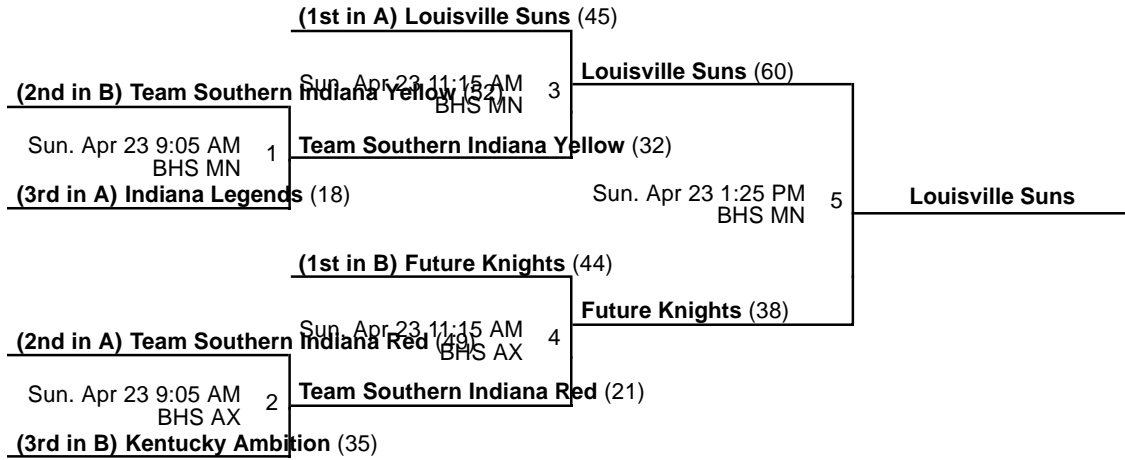

LGE - Locust Grove Elementary

Courts

MN - Main

Powered by Exposure Basketball Events

Oldham Co. "Colonel Classic"
6th Grade Boys Championship
 Apr 22-23, 2017

BHS AX - Ballard High School Auxiliary BHS MN - Ballard High School Main