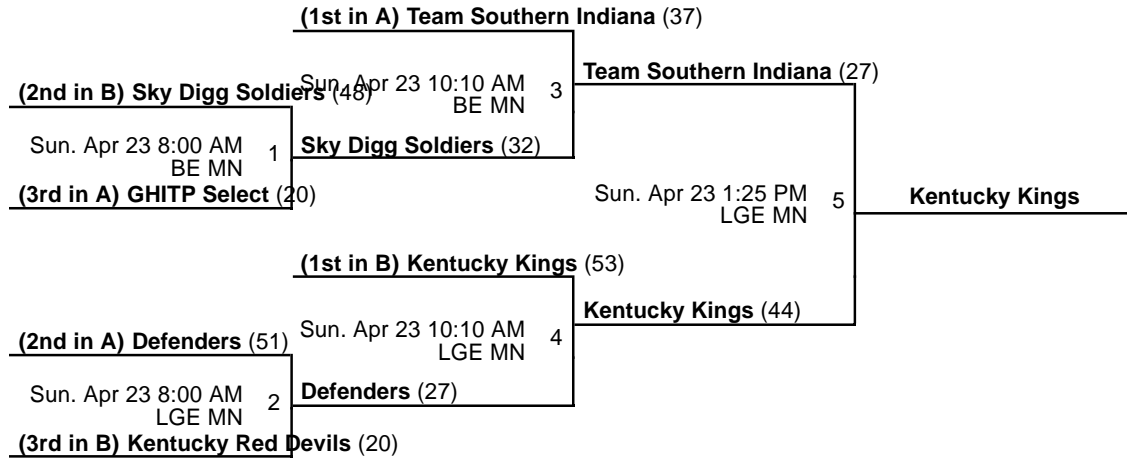

Date	Time	Venue	Court	Home/Away	Score
Sat, 4/22	9:00 AM	LGE	MN	A1 vs A2	47 - 52
Sat, 4/22	11:00 AM	LGE	MN	A1 vs A3	53 - 46
Sat, 4/22	1:00 PM	LGE	MN	A2 vs A3	41 - 16

Pool B						
	W	L	PD	PA	PS	
B3 Kentucky Kings	2	0	27	60	89	1st
B1 Sky Digg Soldiers	1	1	13	60	76	2nd
B2 Kentucky Red Devils	0	2	-40	72	27	3rd

Date	Time	Venue	Court	Home/Away	Score
Sat, 4/22	9:00 AM	BE	MN	B1 vs B2	33 - 10
Sat, 4/22	11:00 AM	BE	MN	B1 vs B3	43 - 50
Sat, 4/22	1:00 PM	BE	MN	B2 vs B3	17 - 39

Venues

BE - Buckner Elementary School

LGE - Locust Grove Elementary

Courts

MN - Main

Powered by Exposure Basketball Events

Oldham Co. "Colonel Classic"
5th Grade Boys Championship
 Apr 22-23, 2017

BE MN - Buckner Elementary School Main LGE MN - Locust Grove Elementary Main