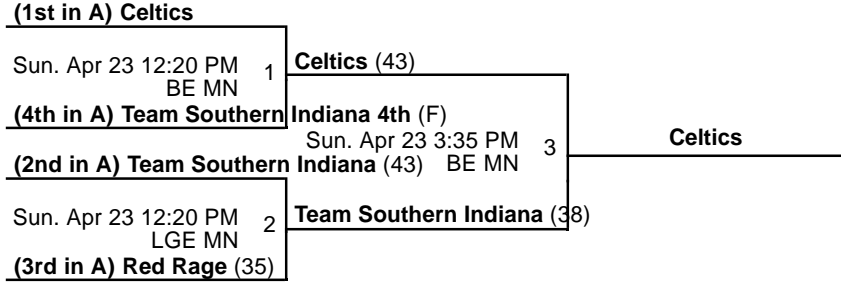

Venues

LGE - Locust Grove Elementary

Courts

MN - Main

Powered by Exposure Basketball Events

Oldham Co. "Colonel Classic"

3rd/4th Grade Boys Championship

Apr 22-23, 2017