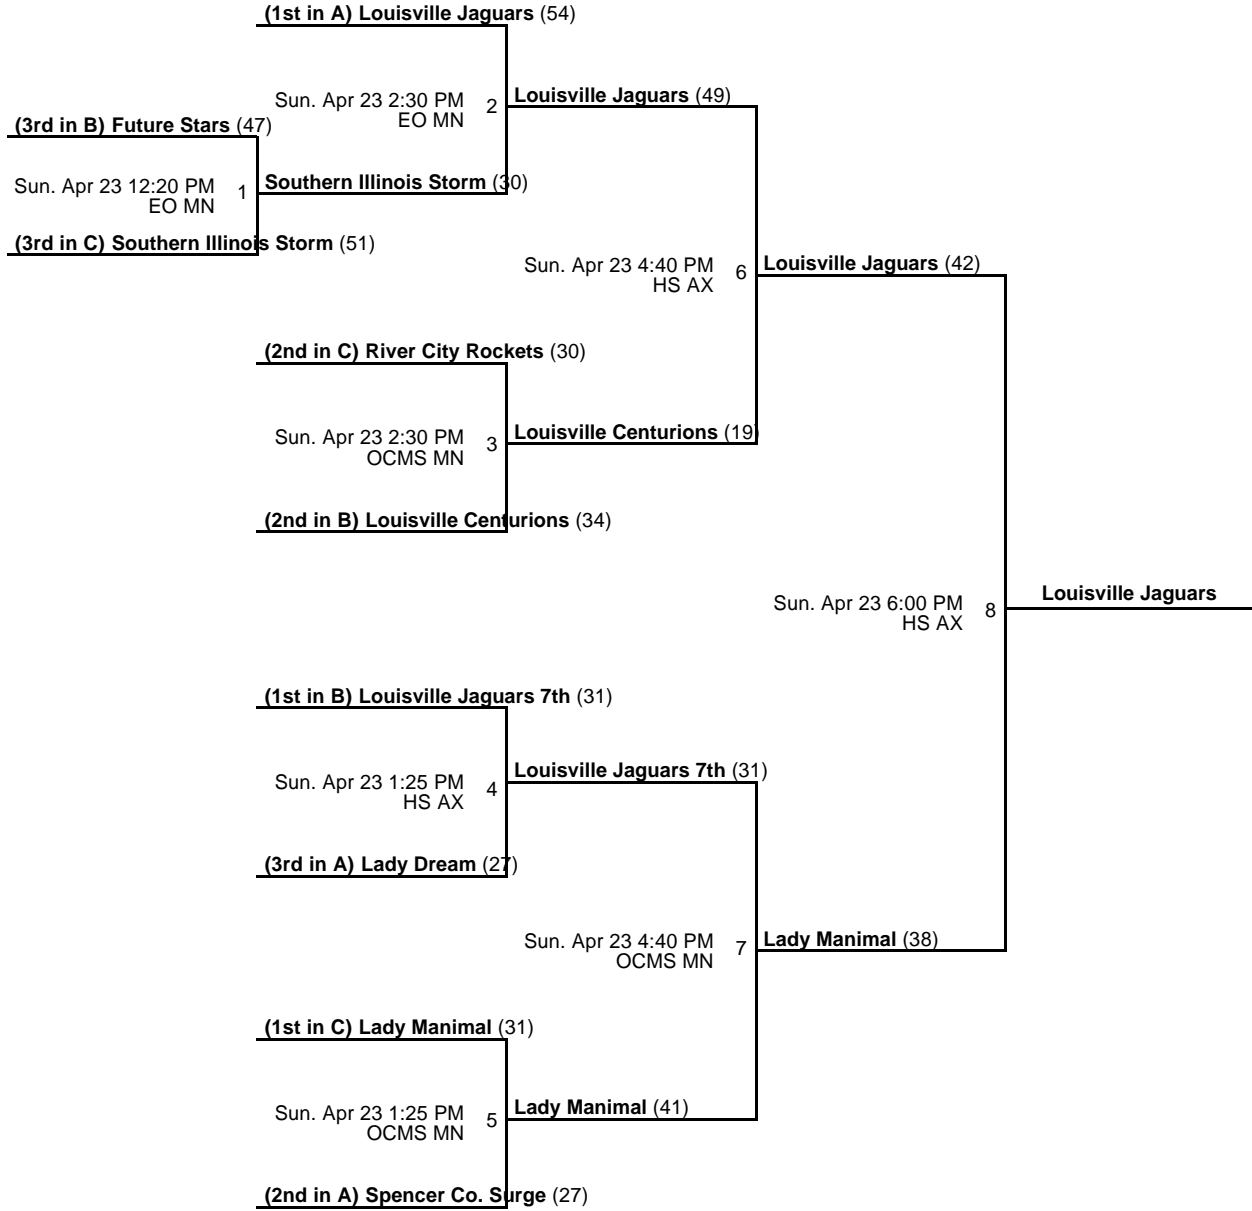

Oldham Co. "Colonel Classic"

Apr 22-23, 2017

8th Grade Girls

Pool A

	W	L	PD	PA	PS	
A1 Louisville Jaguars	2	0	32	43	87	1st
A3 Spencer Co. Surge	1	1	5	64	69	2nd
A2 Lady Dream	0	2	-37	82	33	3rd

Date	Time	Venue	Court	Home/Away	Score

Sat, 4/22	9:00 AM	OCMS	MN	A1 vs A2	44 - 12
Sat, 4/22	11:00 AM	OCMS	MN	A1 vs A3	43 - 31
Sat, 4/22	1:15 PM	OCMS	MN	A2 vs A3	21 - 38

Pool C

	W	L	PD	PA	PS	
C2 Lady Manimal	2	0	33	46	80	1st
C1 River City Rockets	1	1	-19	66	46	2nd
C3 Southern Illinois Storm	0	2	-14	69	55	3rd

Date	Time	Venue	Court	Home/Away	Score

Sat, 4/22	3:00 PM	EO	MN	C1 vs C2	18 - 39
Sat, 4/22	5:00 PM	EO	MN	C1 vs C3	28 - 27
Sat, 4/22	7:00 PM	EO	MN	C2 vs C3	41 - 28

Pool B

	W	L	PD	PA	PS	
B1 Louisville Jaguars 7th	1	1	9	65	74	1st
B3 Louisville Centurions	1	1	-3	75	72	2nd
B2 Future Stars	1	1	-6	67	61	3rd

Date	Time	Venue	Court	Home/Away	Score

Sat, 4/22	9:00 AM	EO	MN	B1 vs B2	39 - 21
Sat, 4/22	11:00 AM	EO	MN	B1 vs B3	35 - 44
Sat, 4/22	1:00 PM	EO	MN	B2 vs B3	40 - 28

Venues

EO - East Oldham Middle School

OCMS - Oldham Co. Middle School

Courts

MN - Main

Powered by Exposure Basketball Events

Oldham Co. "Colonel Classic"

8th Grade Girls Championship

Apr 22-23, 2017

EO MN - East Oldham Middle School Main HS AX - Oldham Co. High School Auxiliary

OCMS MN - Oldham Co. Middle School Main