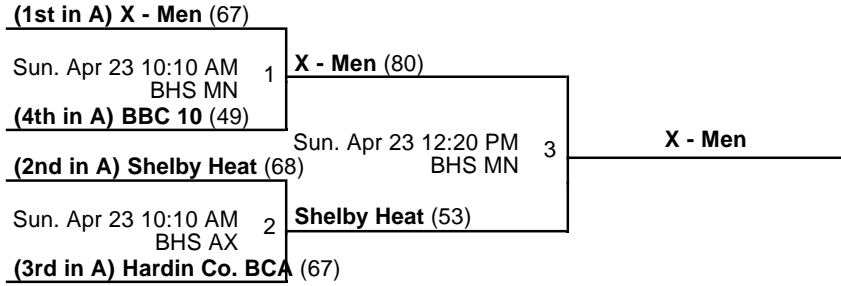

Oldham Co. "Colonel Classic"

10th/11th Grade Boys Championship

Apr 22-23, 2017

BHS AX - Ballard High School Auxiliary BHS MN - Ballard High School Main