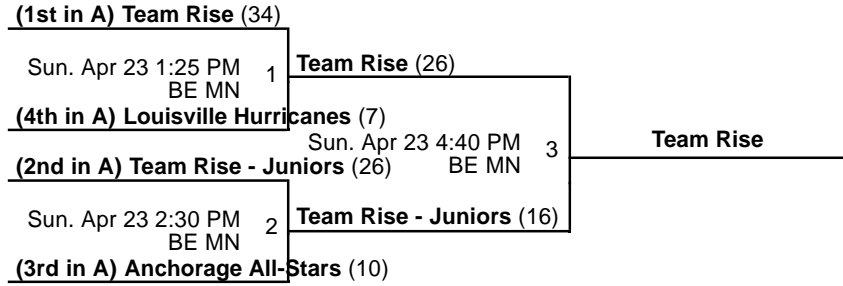

Venues

BE - Buckner Elementary School

Courts

MN - Main

Powered by Exposure Basketball Events

Oldham Co. "Colonel Classic"

2nd Grade Boys Championship

Apr 22-23, 2017