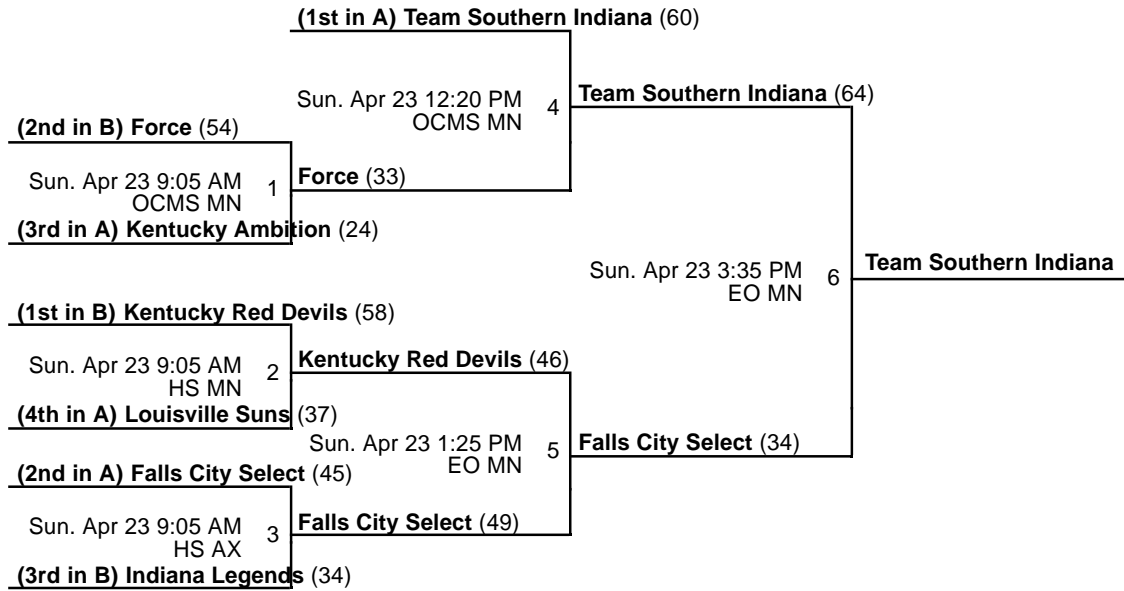

Oldham Co. "Colonel Classic"

7th Grade Boys Championship

Apr 22-23, 2017

EO MN - East Oldham Middle School Main HS AX - Oldham Co. High School Auxiliary
HS MN - Oldham Co. High School Main OCMS MN - Oldham Co. Middle School Main

Oldham Co. "Colonel Classic"

Apr 22-23, 2017

8th Grade Boys

Pool A

	W	L	PD	PA	PS	
A2 Kentucky Premier	2	0	38	72	130	1st
A3 Indiana Legends	1	1	-14	121	107	2nd
A1 Bengals Gold	0	2	-24	119	75	3rd

Date	Time	Venue	Court	Home/Away	Score
Sat, 4/22	8:00 AM	OCMS	MN	A1 vs A2	22 - 62
Sat, 4/22	10:00 AM	OCMS	MN	A2 vs A3	68 - 50
Sat, 4/22	12:15 PM	OCMS	MN	A1 vs A3	53 - 57

Pool C

	W	L	PD	PA	PS	
C3 Western Kentucky Hoopstars	2	0	24	91	129	1st
C2 Team Southern Indiana	1	1	-3	110	107	2nd
C1 Kentucky Warriors	0	2	-21	118	83	3rd

Date	Time	Venue	Court	Home/Away	Score
Sat, 4/22	9:00 AM	HS	MN	C1 vs C2	49 - 50
Sat, 4/22	11:00 AM	HS	MN	C1 vs C3	34 - 68
Sat, 4/22	1:15 PM	HS	AX	C2 vs C3	57 - 61

Pool B

	W	L	PD	PA	PS	
B1 Bengals Green	2	0	17	91	108	1st
B2 Shelby Heat	1	1	10	75	85	2nd
B3 Louisville Dream	0	2	-27	107	80	3rd

Date	Time	Venue	Court	Home/Away	Score
Sat, 4/22	3:15 PM	HS	MN	B1 vs B2	47 - 39
Sat, 4/22	5:30 PM	HS	MN	B1 vs B3	61 - 52
Sat, 4/22	7:30 PM	HS	MN	B2 vs B3	46 - 28

Pool D

	W	L	PD	PA	PS	
D2 Future Knights	2	0	30	81	146	1st
D1 Kentucky Ambition	1	1	10	73	111	2nd
D3 Fundamental Hoops	0	2	-40	145	42	3rd

Date	Time	Venue	Court	Home/Away	Score
Sat, 4/22	9:00 AM	HS	AX	D1 vs D2	51 - 61
Sat, 4/22	11:00 AM	HS	AX	D1 vs D3	60 - 12
Sat, 4/22	1:15 PM	HS	MN	D2 vs D3	85 - 30

Venues

HS - Oldham Co. High School

OCMS - Oldham Co. Middle School

Courts

MN - Main

AX - Auxiliary

Powered by Exposure Basketball Events