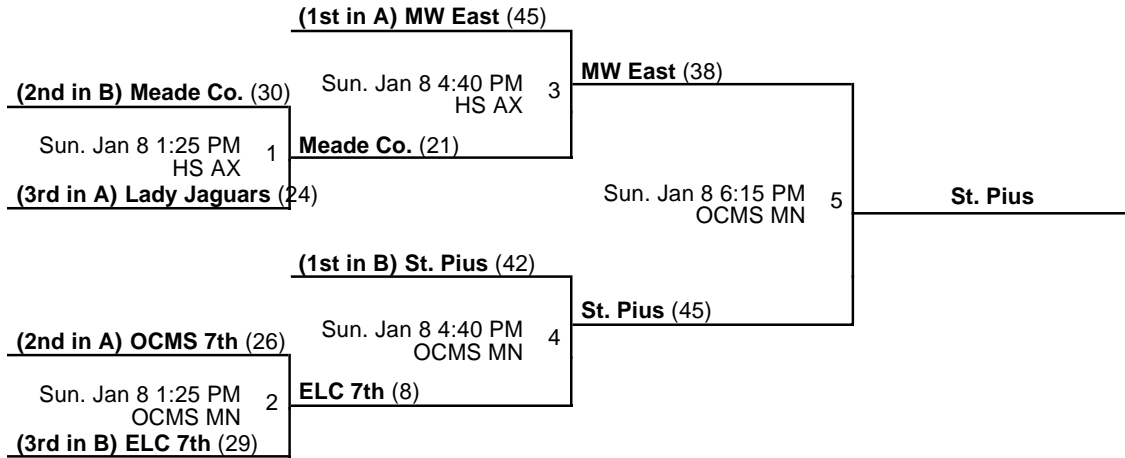

OCMS - Oldham Co. Middle School

Courts

MN - Main

AX - Auxiliary

Powered by Exposure Basketball Events

Oldham Co. Middle School "Winter Shootout"
7th Grade Girls Championship
 Jan 7-8, 2017

HS AX - Oldham Co. High School Auxiliary OCMS MN - Oldham Co. Middle School Main