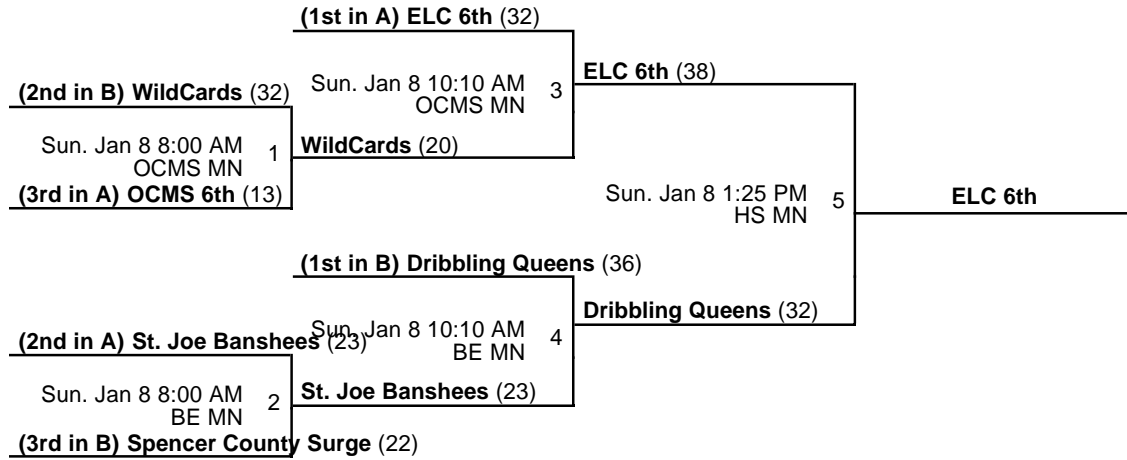

Venues

EO - East Oldham Middle School

OCMS - Oldham Co. Middle School

Courts

MN - Main

Powered by Exposure Basketball Events

Oldham Co. Middle School "Winter Shootout"
6th Grade Girls Championship
 Jan 7-8, 2017