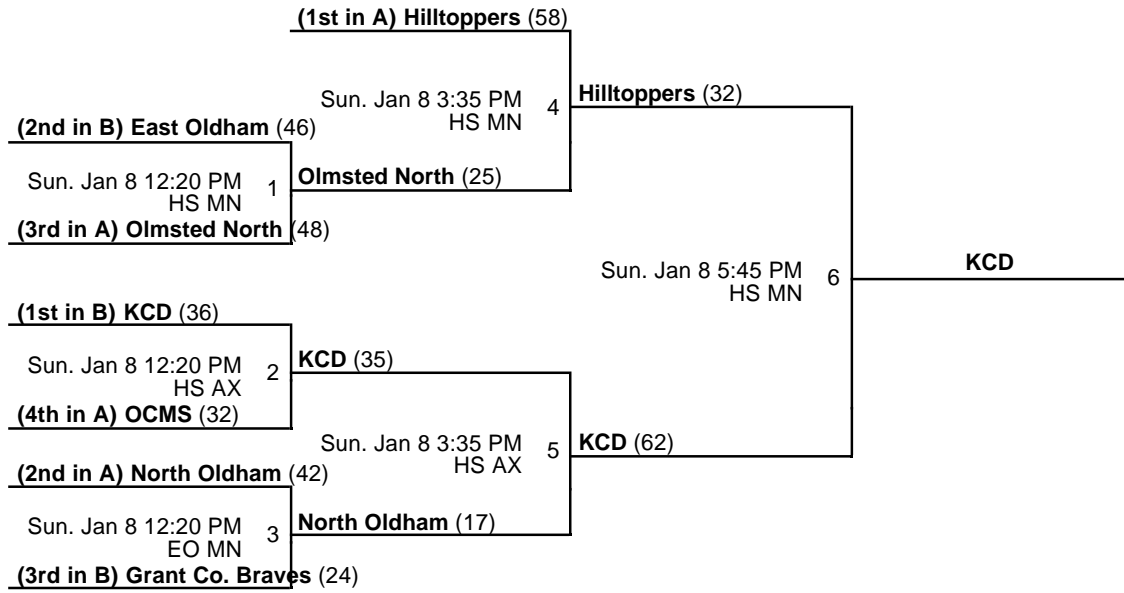

Courts

MN - Main

AX - Auxiliary

Powered by Exposure Basketball Events

Oldham Co. Middle School "Winter Shootout"

7th Grade Boys Championship

Jan 7-8, 2017

EO MN - East Oldham Middle School Main HS AX - Oldham Co. High School Auxiliary
 HS MN - Oldham Co. High School Main