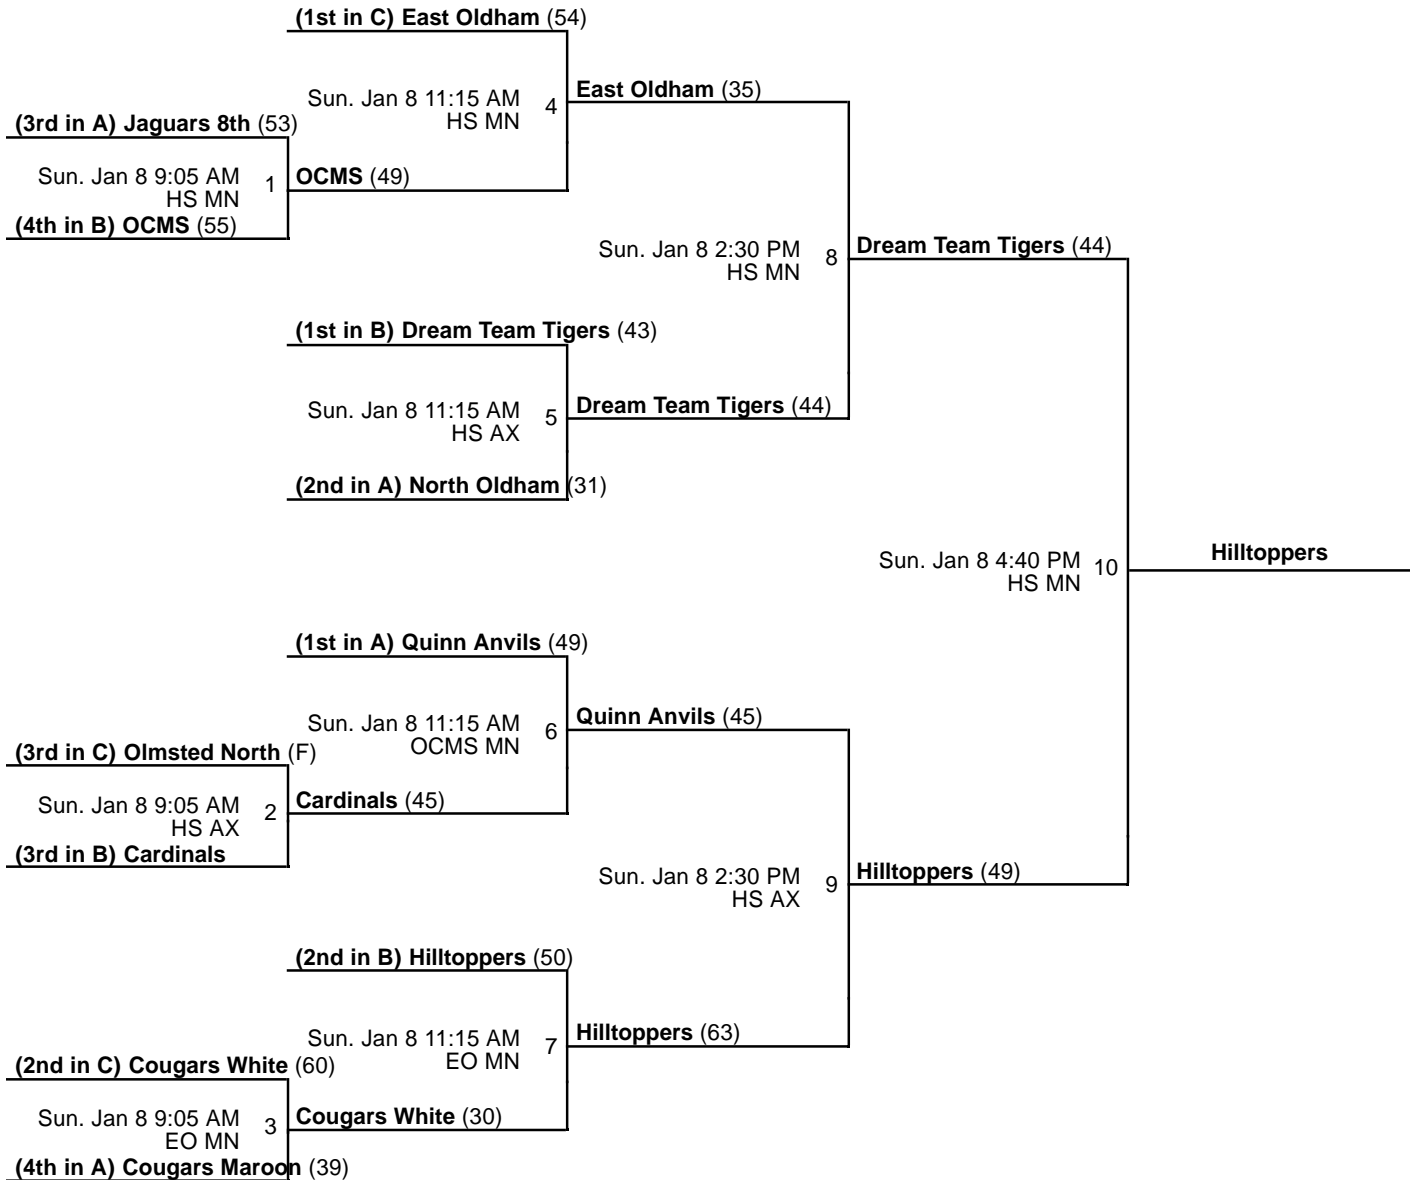

Oldham Co. Middle School "Winter Shootout"

Jan 7-8, 2017

8th Grade Boys

Pool A						
	W	L	PD	PA	PS	
A3 Quinn Anvils	2	0	22	97	119	1st
A1 North Oldham	2	0	19	63	82	2nd
A4 Jaguars 8th	0	2	-8	103	95	3rd
A2 Cougars Maroon	0	2	-33	98	65	4th

Date	Time	Venue	Court	Home/Away	Score
Sat, 1/7	3:35 PM	HS	MN	A1 vs A2	36 - 23
Sat, 1/7	3:35 PM	HS	AX	A4 vs A3	55 - 57
Sat, 1/7	5:45 PM	HS	MN	A1 vs A4	46 - 40
Sat, 1/7	5:45 PM	HS	AX	A3 vs A2	62 - 42

Pool C						
	W	L	PD	PA	PS	
C1 East Oldham	2	0	23	36	59	1st
C2 Cougars White	1	1	17	39	56	2nd
C3 Olmsted North	0	2	-40	40	0	3rd

Date	Time	Venue	Court	Home/Away	Score
Sat, 1/7	9:05 AM	OCMS	MN	C1 vs C2	39 - 36
Sat, 1/7	11:15 AM	OCMS	MN	C3 vs C1	0 - 20
Sat, 1/7	1:25 PM	OCMS	MN	C2 vs C3	20 - 0

Pool B						
	W	L	PD	PA	PS	
B3 Dream Team Tigers	2	0	20	83	103	1st
B2 Hilltoppers	1	1	6	84	90	2nd
B4 Cardinals	1	1	1	85	95	3rd
B1 OCMS	0	2	-27	102	66	4th

Date	Time	Venue	Court	Home/Away	Score
Sat, 1/7	12:20 PM	HS	MN	B1 vs B2	41 - 48
Sat, 1/7	12:20 PM	HS	AX	B4 vs B3	41 - 60
Sat, 1/7	2:30 PM	HS	MN	B1 vs B4	25 - 54
Sat, 1/7	2:30 PM	HS	AX	B3 vs B2	43 - 42

Venues

HS - Oldham Co. High School

OCMS - Oldham Co. Middle School

Courts

MN - Main

AX - Auxiliary

Powered by Exposure Basketball Events

Oldham Co. Middle School "Winter Shootout"

8th Grade Boys Championship

Jan 7-8, 2017

EO MN - East Oldham Middle School Main HS AX - Oldham Co. High School Auxiliary HS MN - Oldham Co. High School Main
OCMS MN - Oldham Co. Middle School Main