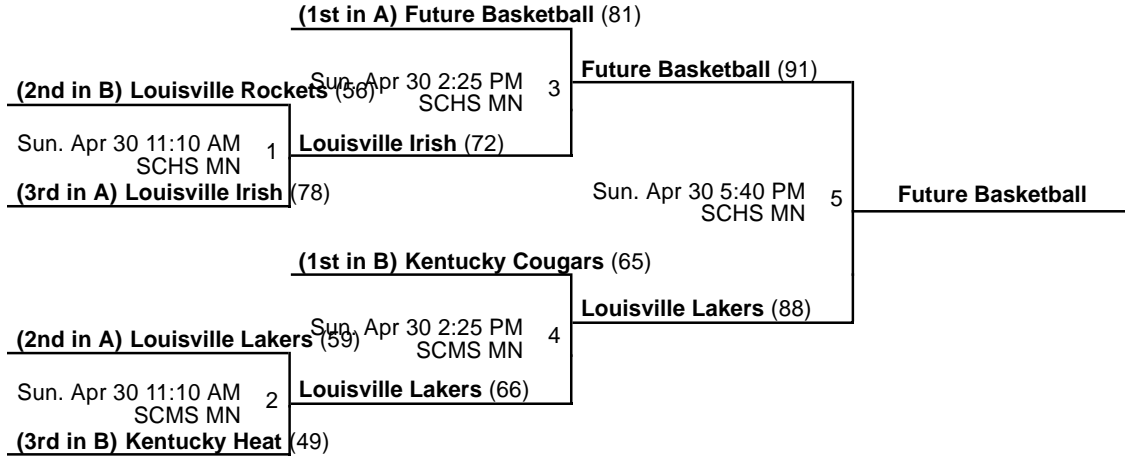

Date	Time	Venue	Court	Home/Away	Score
Sat, 4/29	3:00 PM	SCMS	MN	B1 vs B2	46 - 59
Sat, 4/29	5:10 PM	SCMS	MN	B3 vs B1	56 - 72
Sat, 4/29	7:20 PM	SCMS	MN	B2 vs B3	80 - 68

Venues

SCHS - Spencer Co. High School

SCMS - Spencer Co. Middle School

Courts

MN - Main

Powered by Exposure Basketball Events

Spencer Co. "Bears Challenge"

11th Grade Boys Championship

Apr 29-30, 2017

SCHS MN - Spencer Co. High School Main SCMS MN - Spencer Co. Middle School Main