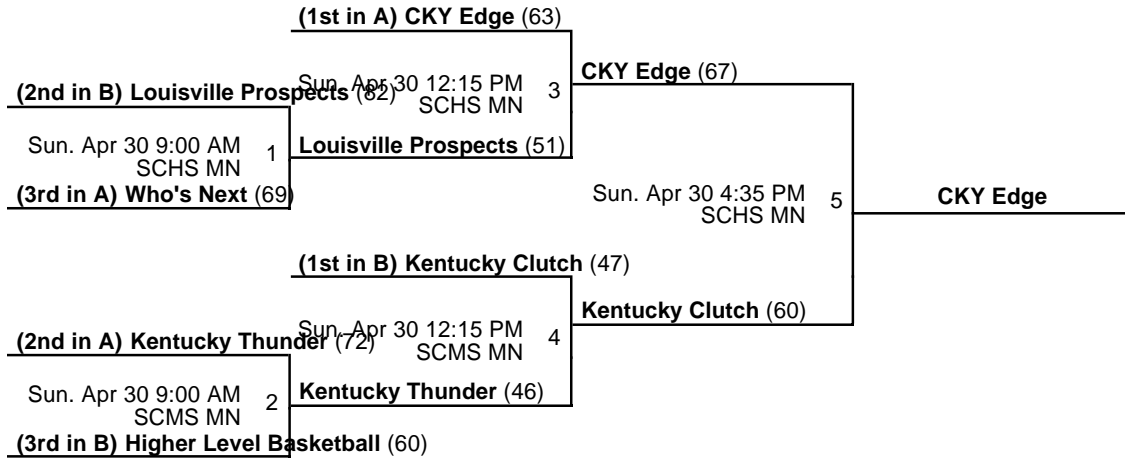

Date	Time	Venue	Court	Home/Away	Score
Sat, 4/29	8:30 AM	SCHS	MN	A1 vs A2	52 - 57
Sat, 4/29	10:40 AM	SCHS	MN	A3 vs A1	69 - 73
Sat, 4/29	12:50 PM	SCHS	MN	A2 vs A3	80 - 45

Date	Time	Venue	Court	Home/Away	Score
Sat, 4/29	8:30 AM	SCMS	MN	B1 vs B2	71 - 44
Sat, 4/29	10:40 AM	SCMS	MN	B3 vs B1	50 - 72
Sat, 4/29	12:50 PM	SCMS	MN	B2 vs B3	61 - 73

Venues

SCHS - Spencer Co. High School

SCMS - Spencer Co. Middle School

Courts

MN - Main

Powered by Exposure Basketball Events

Spencer Co. "Bears Challenge"
9th Grade Boys Championship
 Apr 29-30, 2017

SCHS MN - Spencer Co. High School Main SCMS MN - Spencer Co. Middle School Main

Spencer Co. "Bears Challenge"

Apr 29-30, 2017

11th Grade Boys

Pool A						
	W	L	PD	PA	PS	
A3 Future Basketball	2	0	19	139	158	1st
A1 Louisville Lakers	1	1	3	138	141	2nd
A2 Louisville Irish	0	2	-22	150	128	3rd