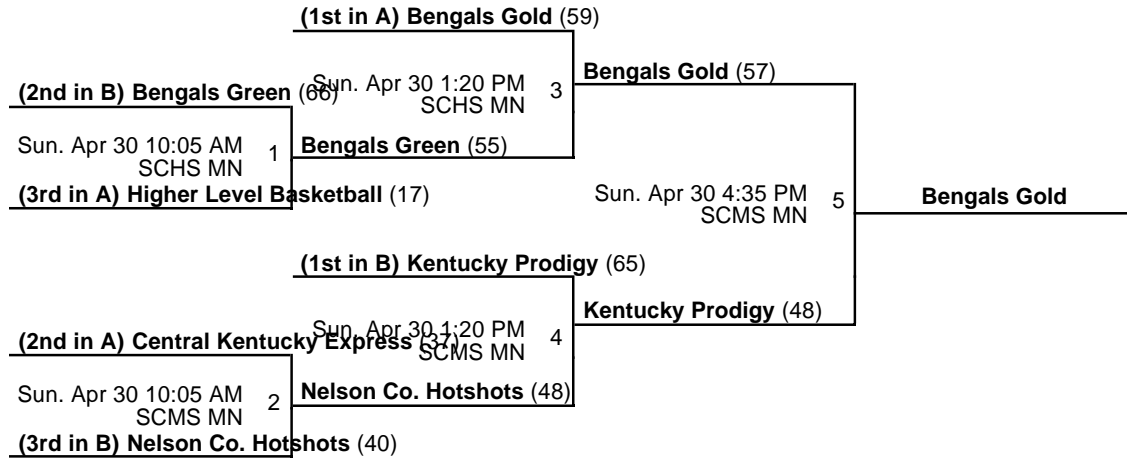

Venues

SCHS - Spencer Co. High School

SCMS - Spencer Co. Middle School

Courts

MN - Main

Powered by Exposure Basketball Events

Spencer Co. "Bears Challenge"
8th Grade Boys Championship
 Apr 29-30, 2017

SCHS MN - Spencer Co. High School Main SCMS MN - Spencer Co. Middle School Main

Spencer Co. "Bears Challenge"

Apr 29-30, 2017

9th Grade Boys

Pool A						
	W	L	PD	PA	PS	
A2 CKY Edge	2	0	25	97	137	1st
A1 Kentucky Thunder	1	1	-1	126	125	2nd
A3 Who's Next	0	2	-24	153	114	3rd

Pool B						
	W	L	PD	PA	PS	
B1 Kentucky Clutch	2	0	40	94	143	1st
B3 Louisville Prospects	1	1	-8	133	123	2nd
B2 Higher Level Basketball	0	2	-32	144	105	3rd