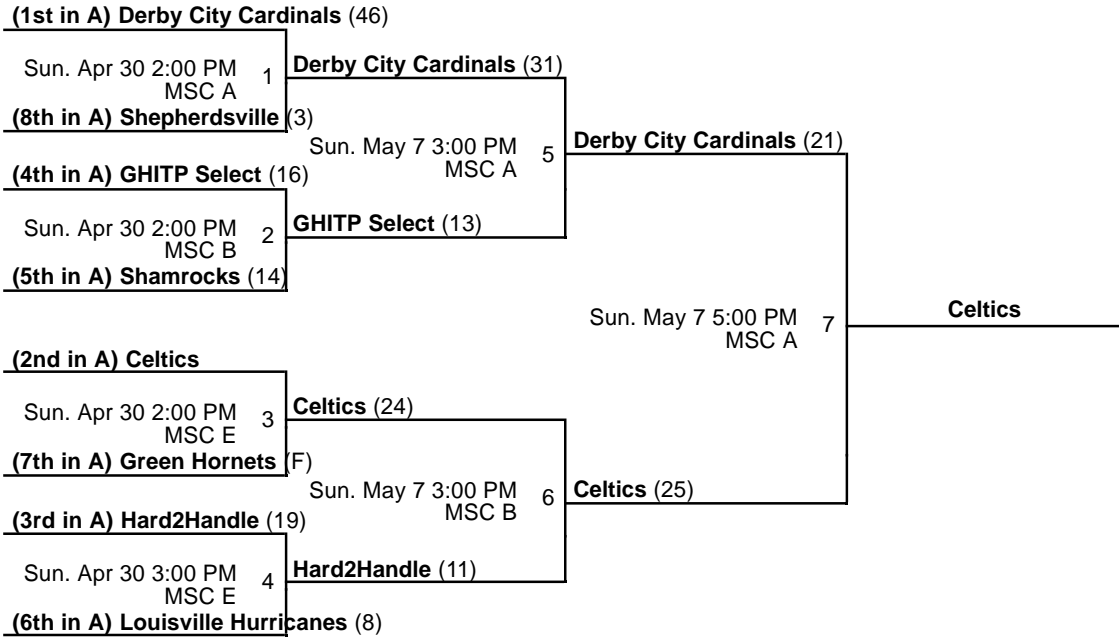

Date	Time	Venue	Court	Home/Away	Score
Sun, 3/5	4:00 PM	MSC	E	A1 vs A2	34 - 2
Sun, 3/5	5:00 PM	MSC	E	A4 vs A3	24 - 0
Sun, 3/5	6:00 PM	MSC	E	A5 vs A6	52 - 15
Sun, 3/12	5:00 PM	MSC	B	A2 vs A4	10 - 15
Sun, 3/12	5:00 PM	MSC	E	A1 vs A3	48 - 1
Sun, 3/12	6:00 PM	MSC	B	A5 vs A7	34 - 10
Sun, 3/12	6:00 PM	MSC	E	A6 vs A8	12 - 14
Sun, 3/19	2:00 PM	MSC	A	A1 vs A4	22 - 5
Sun, 3/19	3:00 PM	MSC	A	A7 vs A8	15 - 18
Sun, 3/19	3:00 PM	MSC	B	A2 vs A3	13 - 3
Sun, 3/19	5:00 PM	MSC	B	A6 vs A7	17 - 12
Sun, 3/19	5:00 PM	MSC	E	A5 vs A8	23 - 18
Sun, 3/26	6:00 PM	MSC	B	A2 vs A7	16 - 18
Sun, 3/26	6:00 PM	MSC	E	A3 vs A5	1 - 31
Sun, 3/26	7:00 PM	MSC	A	A1 vs A8	24 - 5
Sun, 3/26	7:00 PM	MSC	B	A4 vs A6	7 - 30
Sun, 4/9	5:00 PM	MSC	B	A1 vs A7	24 - 9
Sun, 4/9	5:00 PM	MSC	E	A3 vs A6	4 - 19
Sun, 4/9	6:00 PM	MSC	B	A2 vs A8	16 - 21
Sun, 4/9	6:00 PM	MSC	E	A4 vs A5	2 - 44
Sun, 4/23	6:00 PM	MSC	A	A4 vs A8	8 - 15
Sun, 4/23	6:00 PM	MSC	B	A2 vs A6	14 - 23
Sun, 4/23	6:00 PM	MSC	E	A3 vs A7	9 - 32
Sun, 4/23	7:00 PM	MSC	A	A1 vs A5	25 - 10

Venues

Spring Open League K-2 Developmental

Mar 5 - May 21, 2017

MSC - MidAmerica Sports Center

Courts

A - A

B - B

E - E

Powered by Exposure Basketball Events

Spring Open League

K-2 Developmental Championship

Mar 5 - May 21, 2017

MSC A - MidAmerica Sports Center A MSC B - MidAmerica Sports Center B
 MSC E - MidAmerica Sports Center E