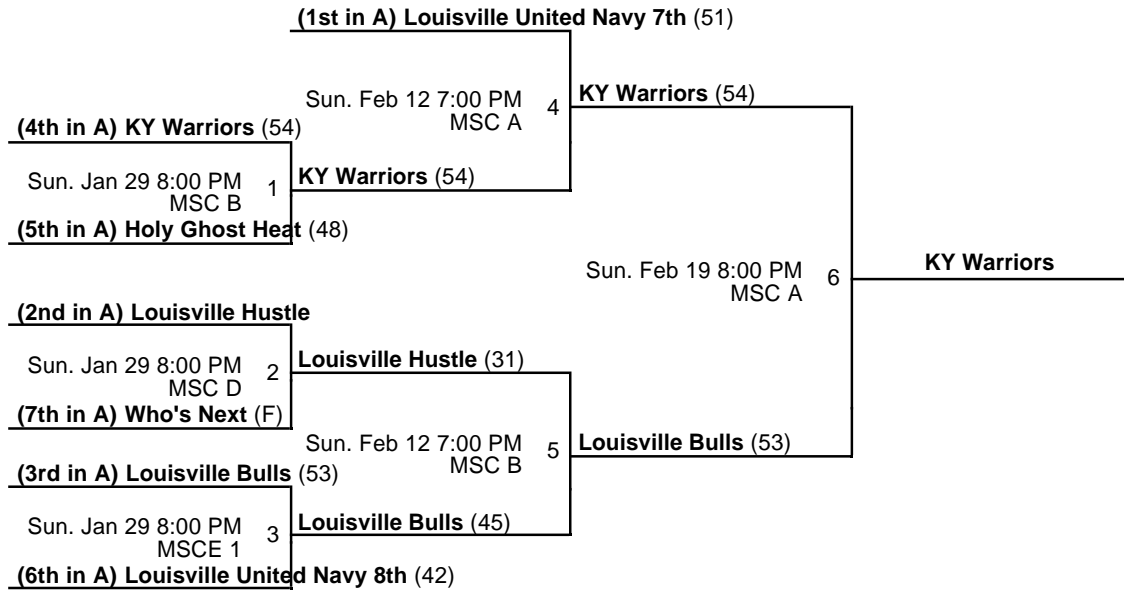

Winter Open League

8th Grade Boys Championship

Dec 4 - Feb 19, 2017

MSC A - MidAmerica Sports Center A   MSC B - MidAmerica Sports Center B
MSC D - MidAmerica Sports Center D   MSCE 1 - MidAmerica Sports Center East Court 1