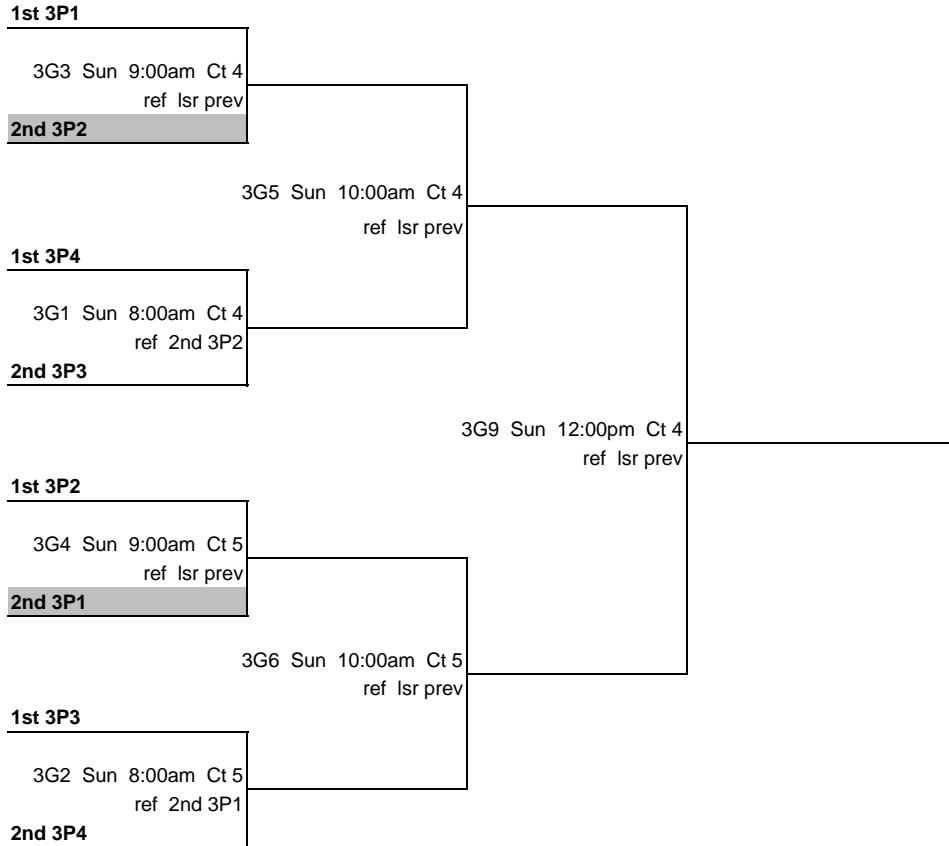

13s Gold

MidAmerica Club Challenge 2/26/11 - 2/27/11

Referee prior match on same court