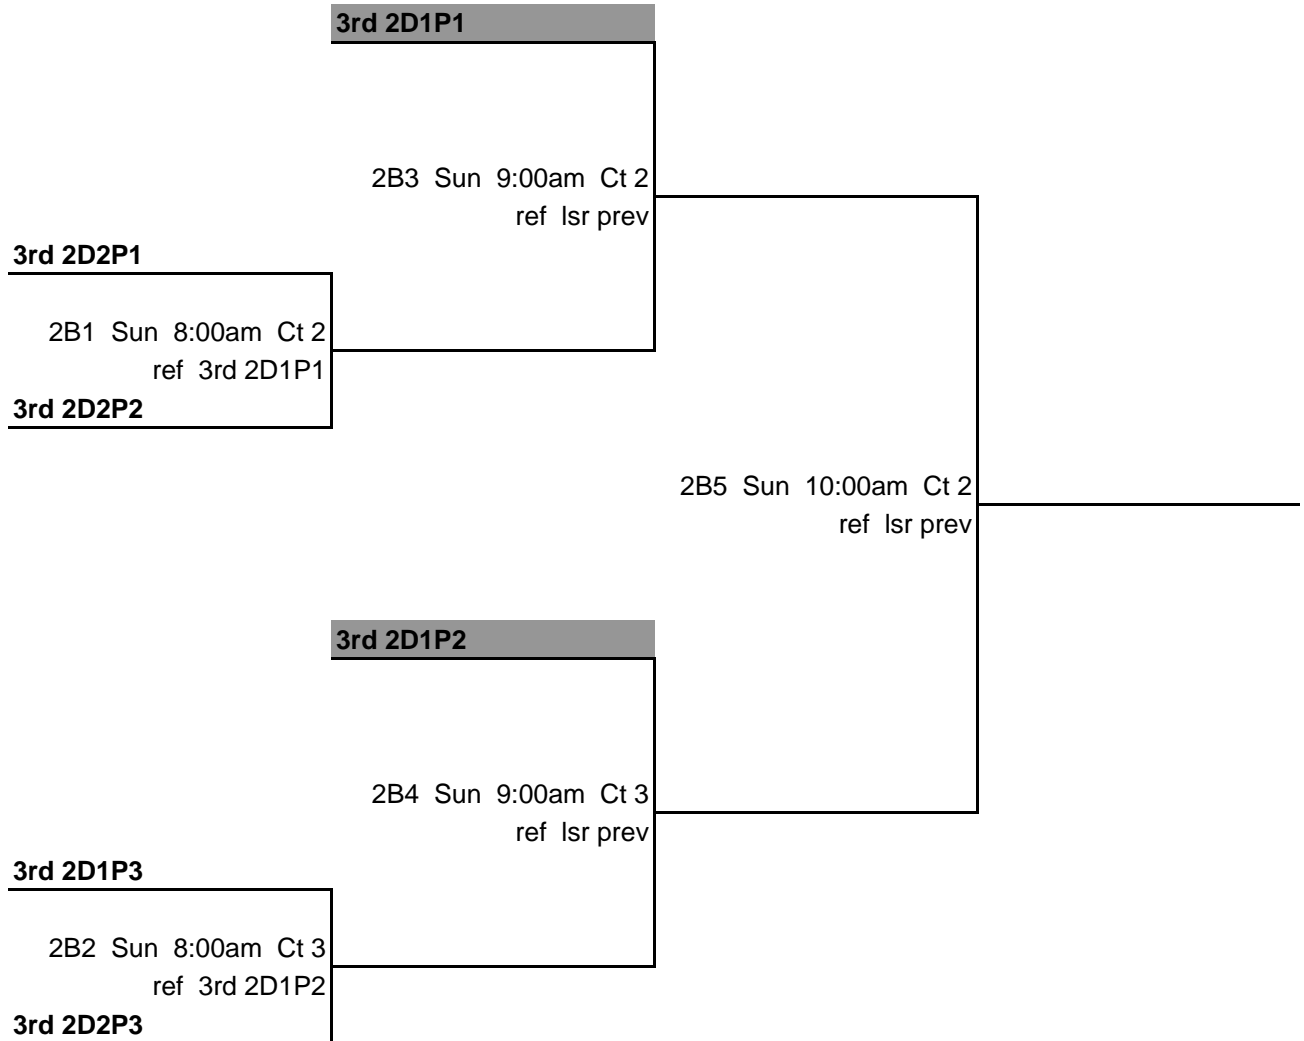

12s Bronze
MidAmerica Club Challenge 2/26/11 - 2/27/11