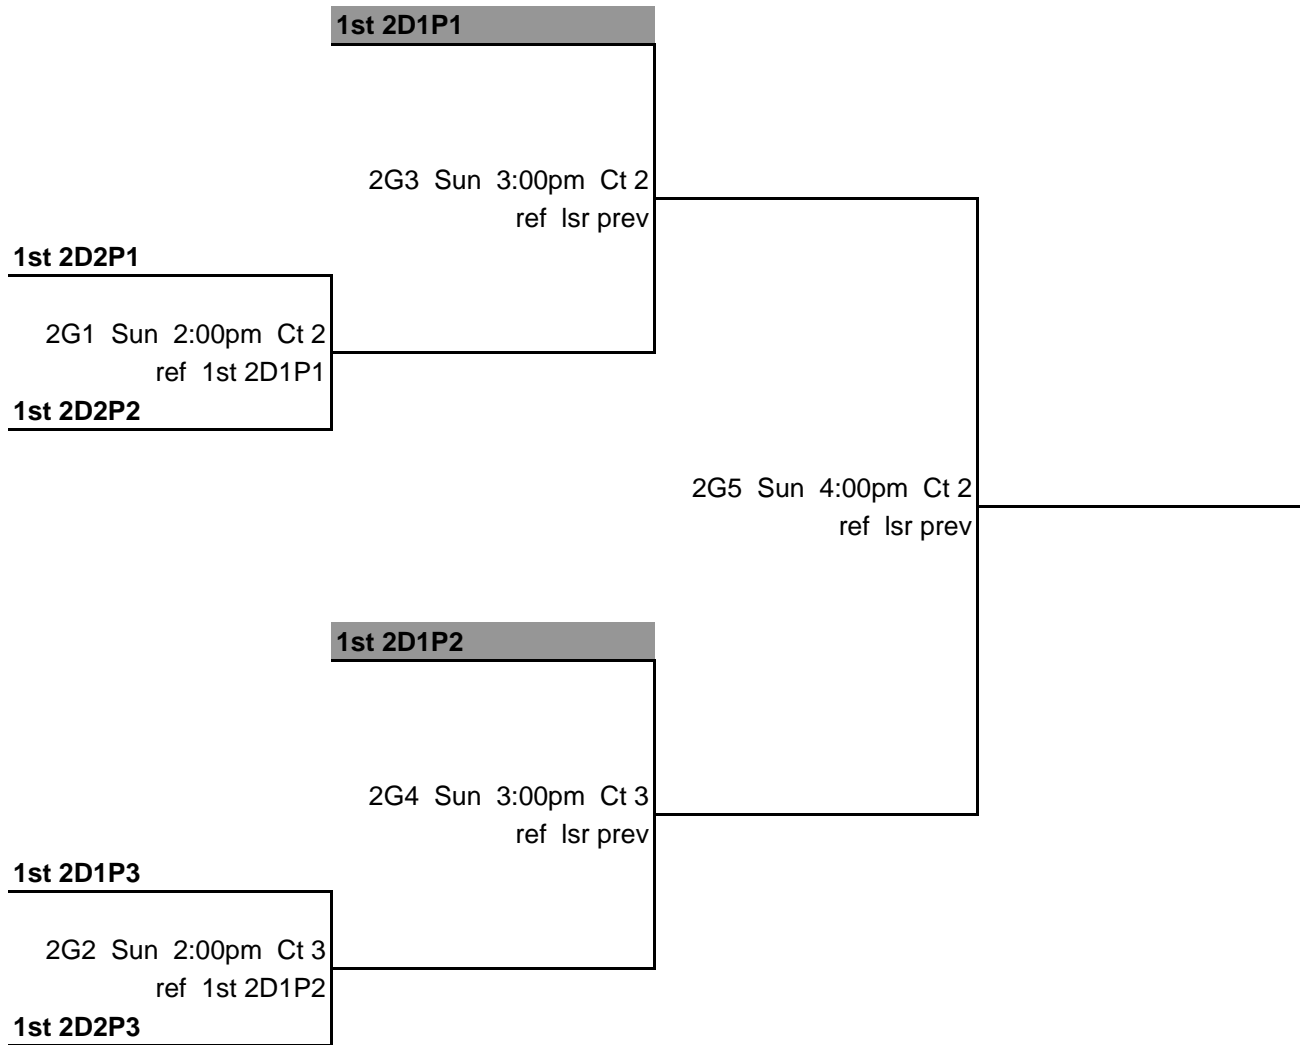

12s Gold
MidAmerica Club Challenge 2/26/11 - 2/27/11

Referee prior match on same court