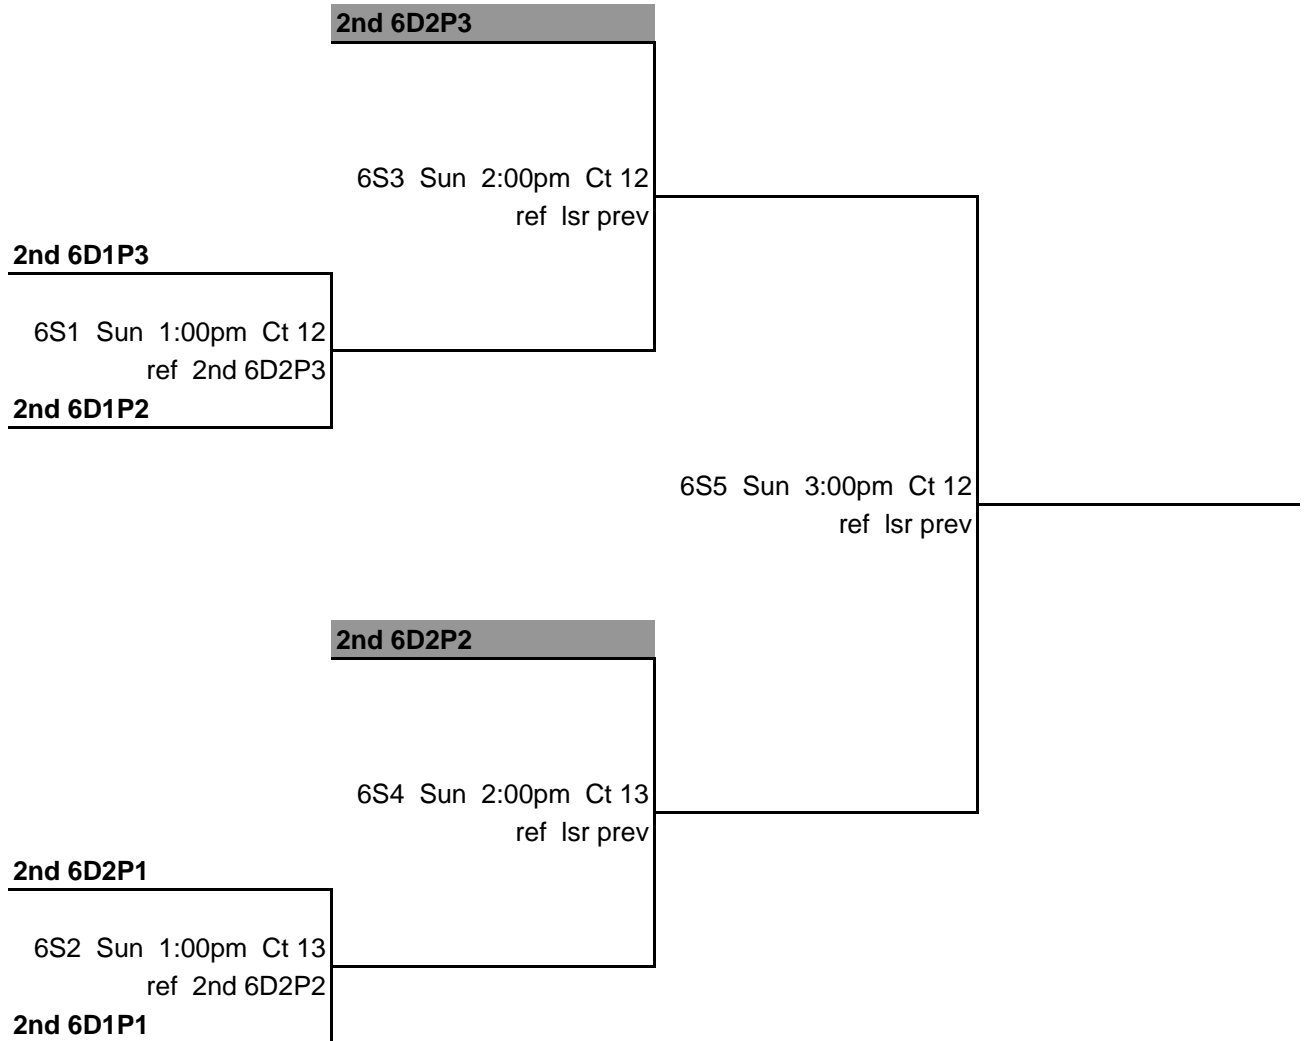

16s Silver
MidAmerica Club Challenge 2/26/11 - 2/27/11

Referee prior match on same court