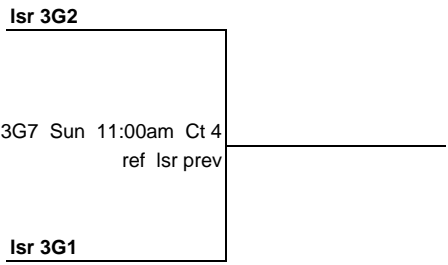

13s Gold

MidAmerica Club Challenge 2/26/11 - 2/27/11

Referee prior match on same court