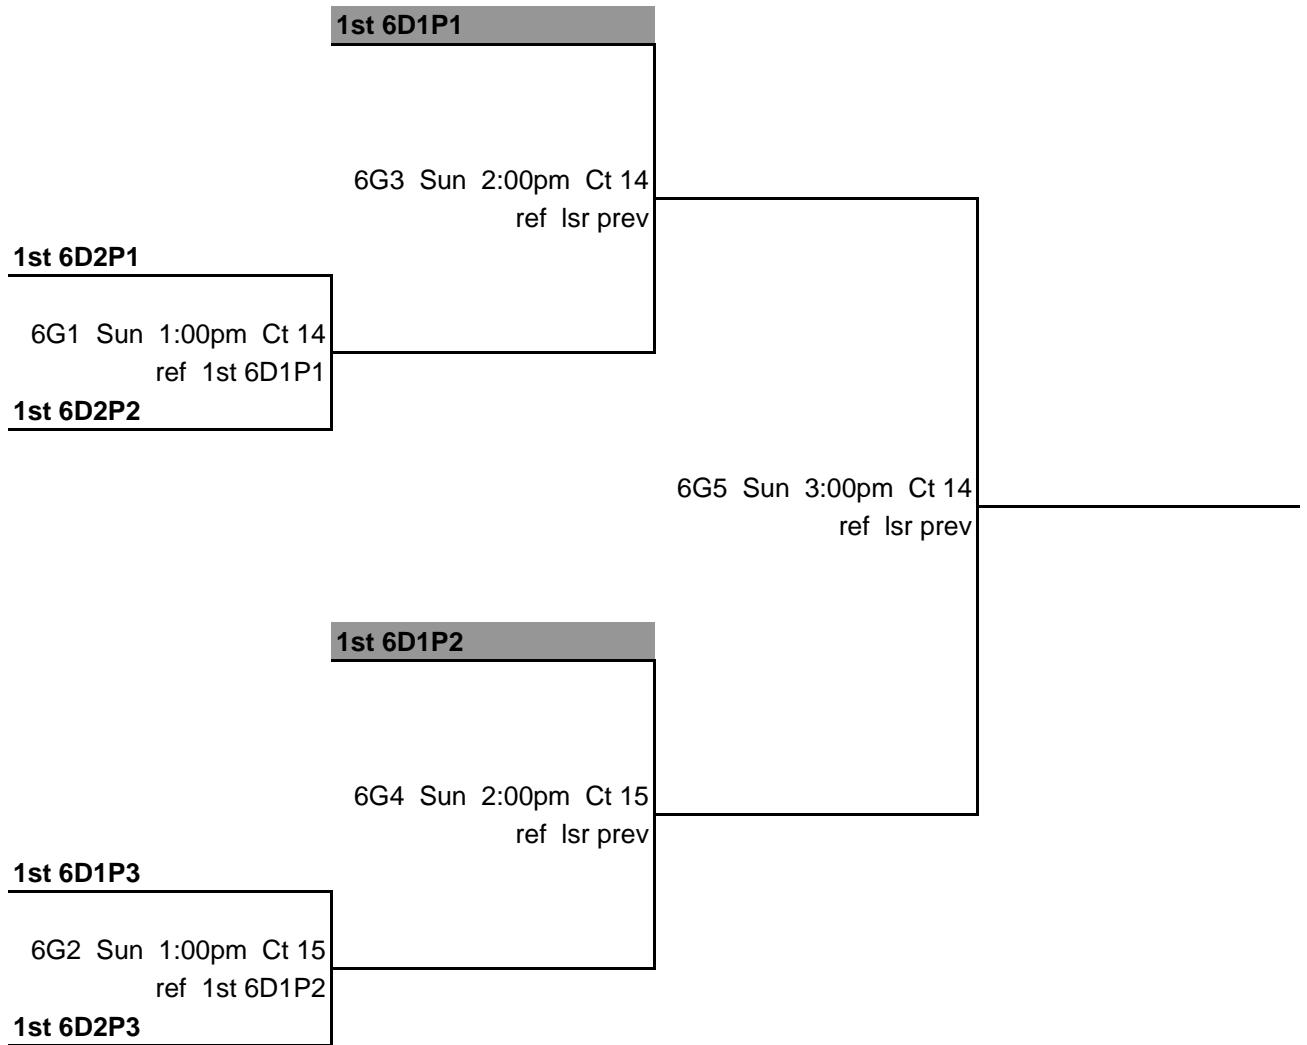

16s Gold
MidAmerica Club Challenge 2/26/11 - 2/27/11