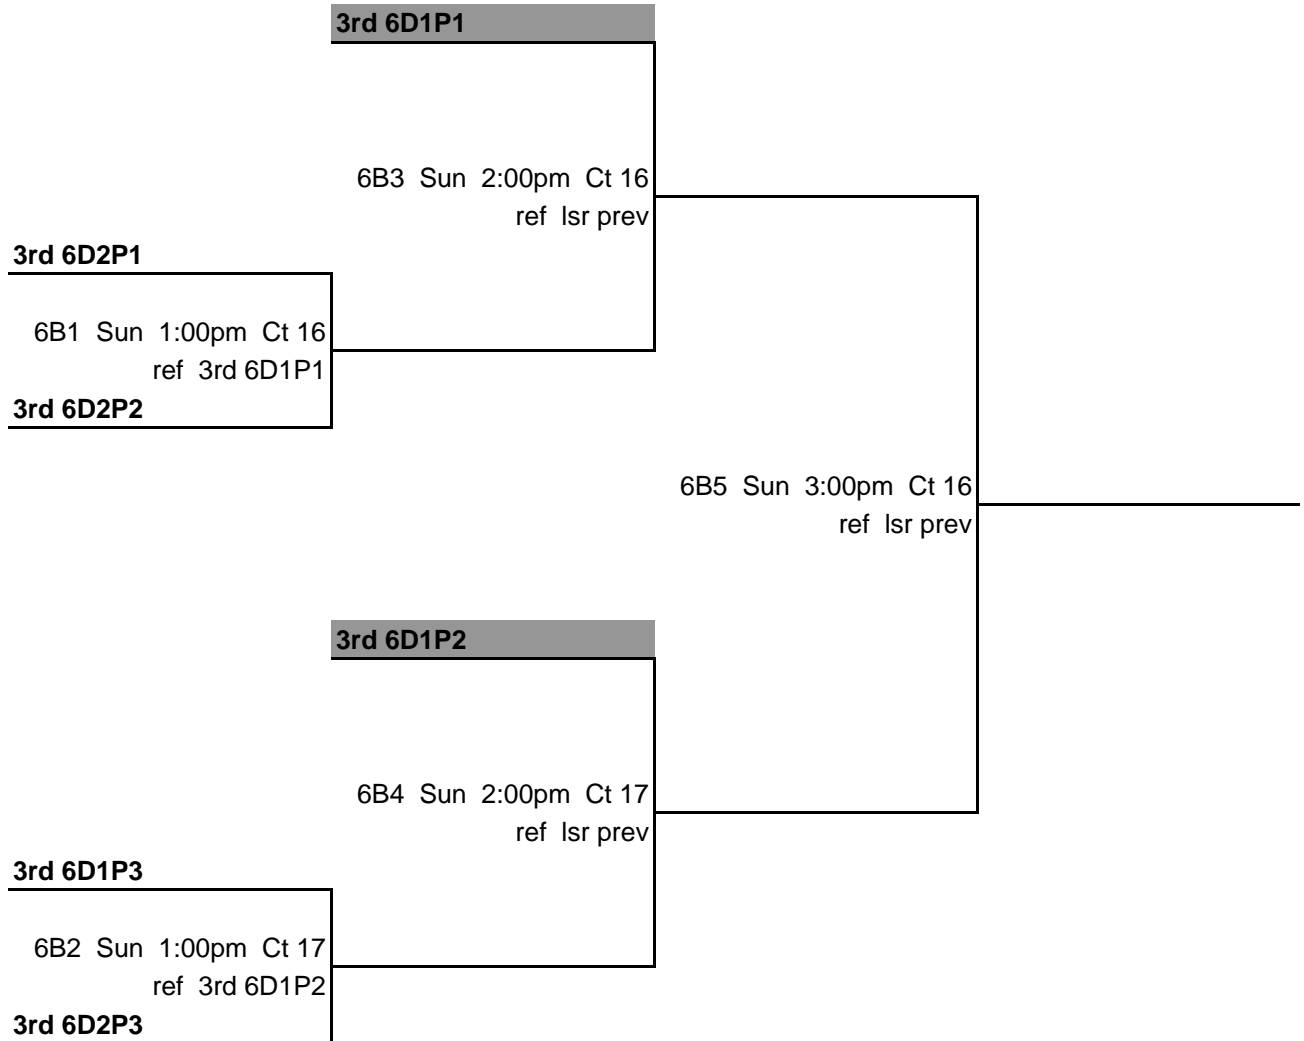

16s Bronze
MidAmerica Club Challenge 2/26/11 - 2/27/11

Referee prior match on same court