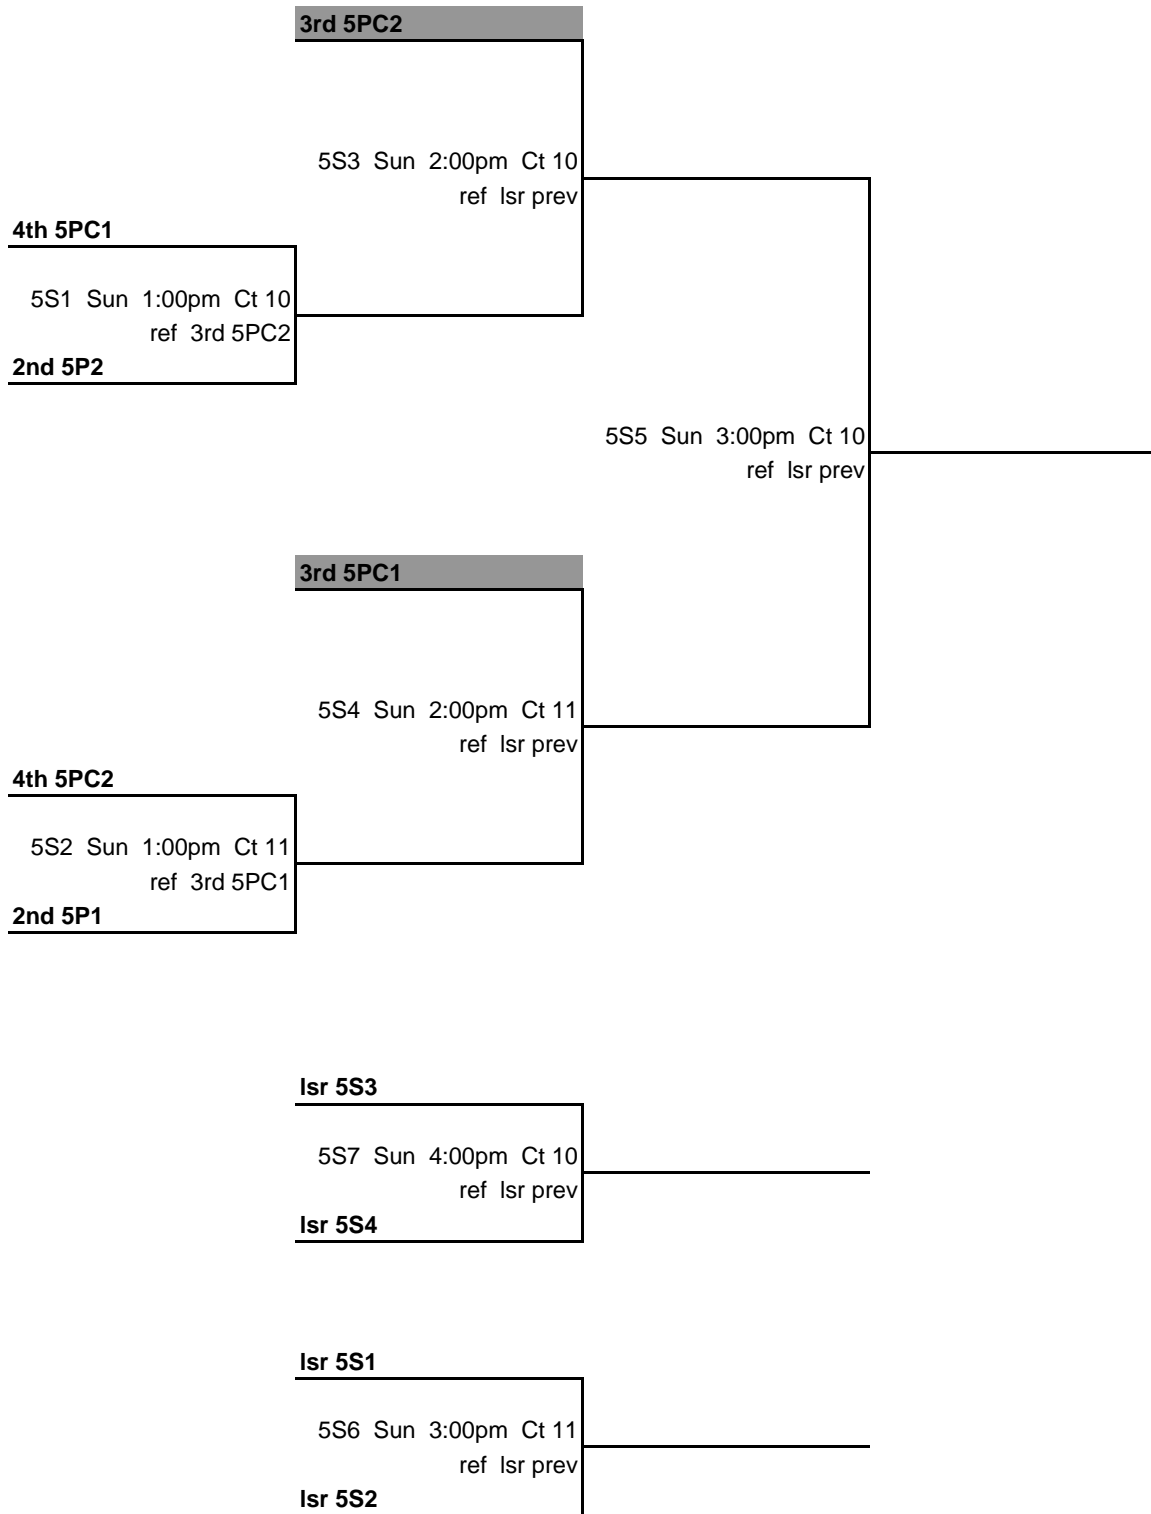

15s Silver
MidAmerica Club Challenge 2/26/11 - 2/27/11

Referee prior match on same court