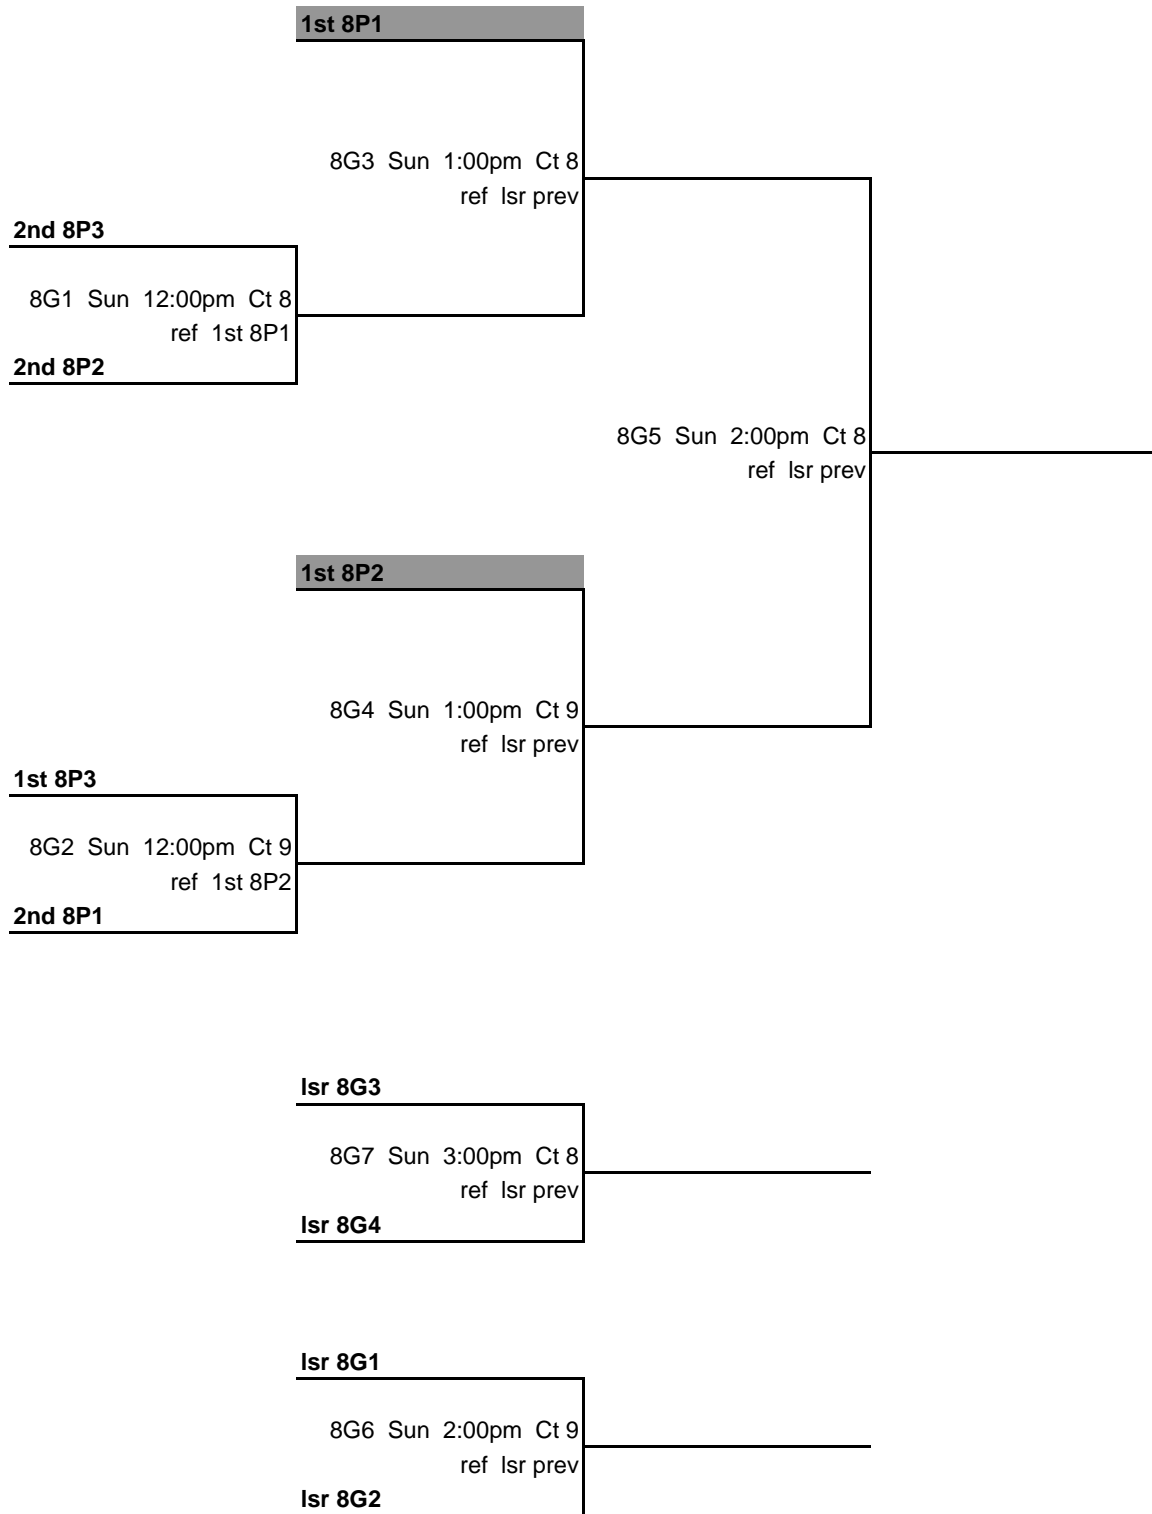

18s Gold
MidAmerica Club Challenge 2/26/11 - 2/27/11

Referee prior match on same court