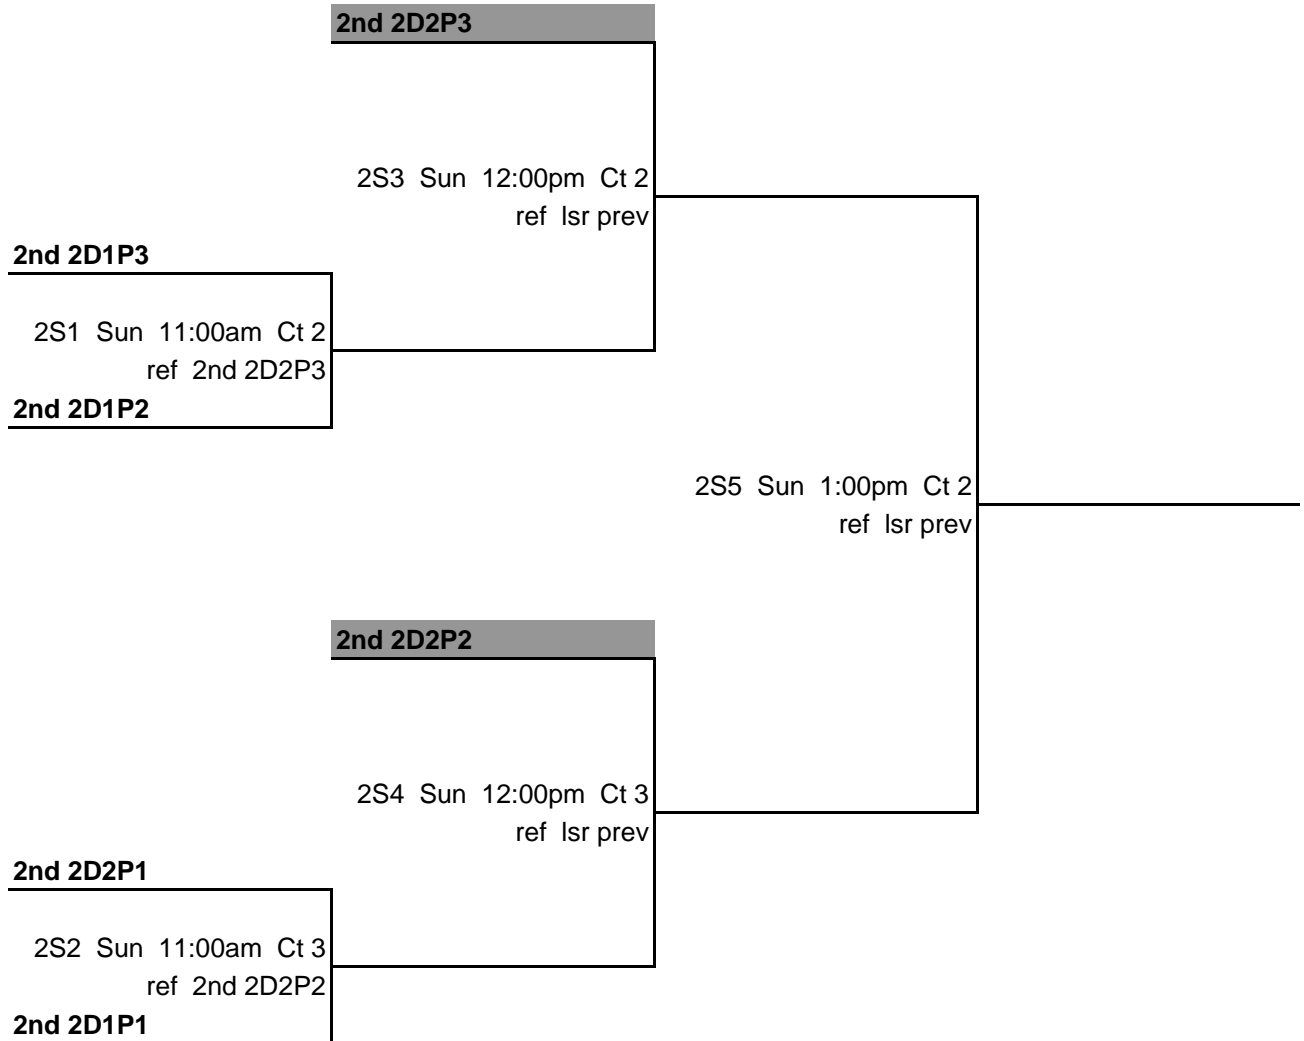

12s Silver
MidAmerica Club Challenge 2/26/11 - 2/27/11

Referee prior match on same court