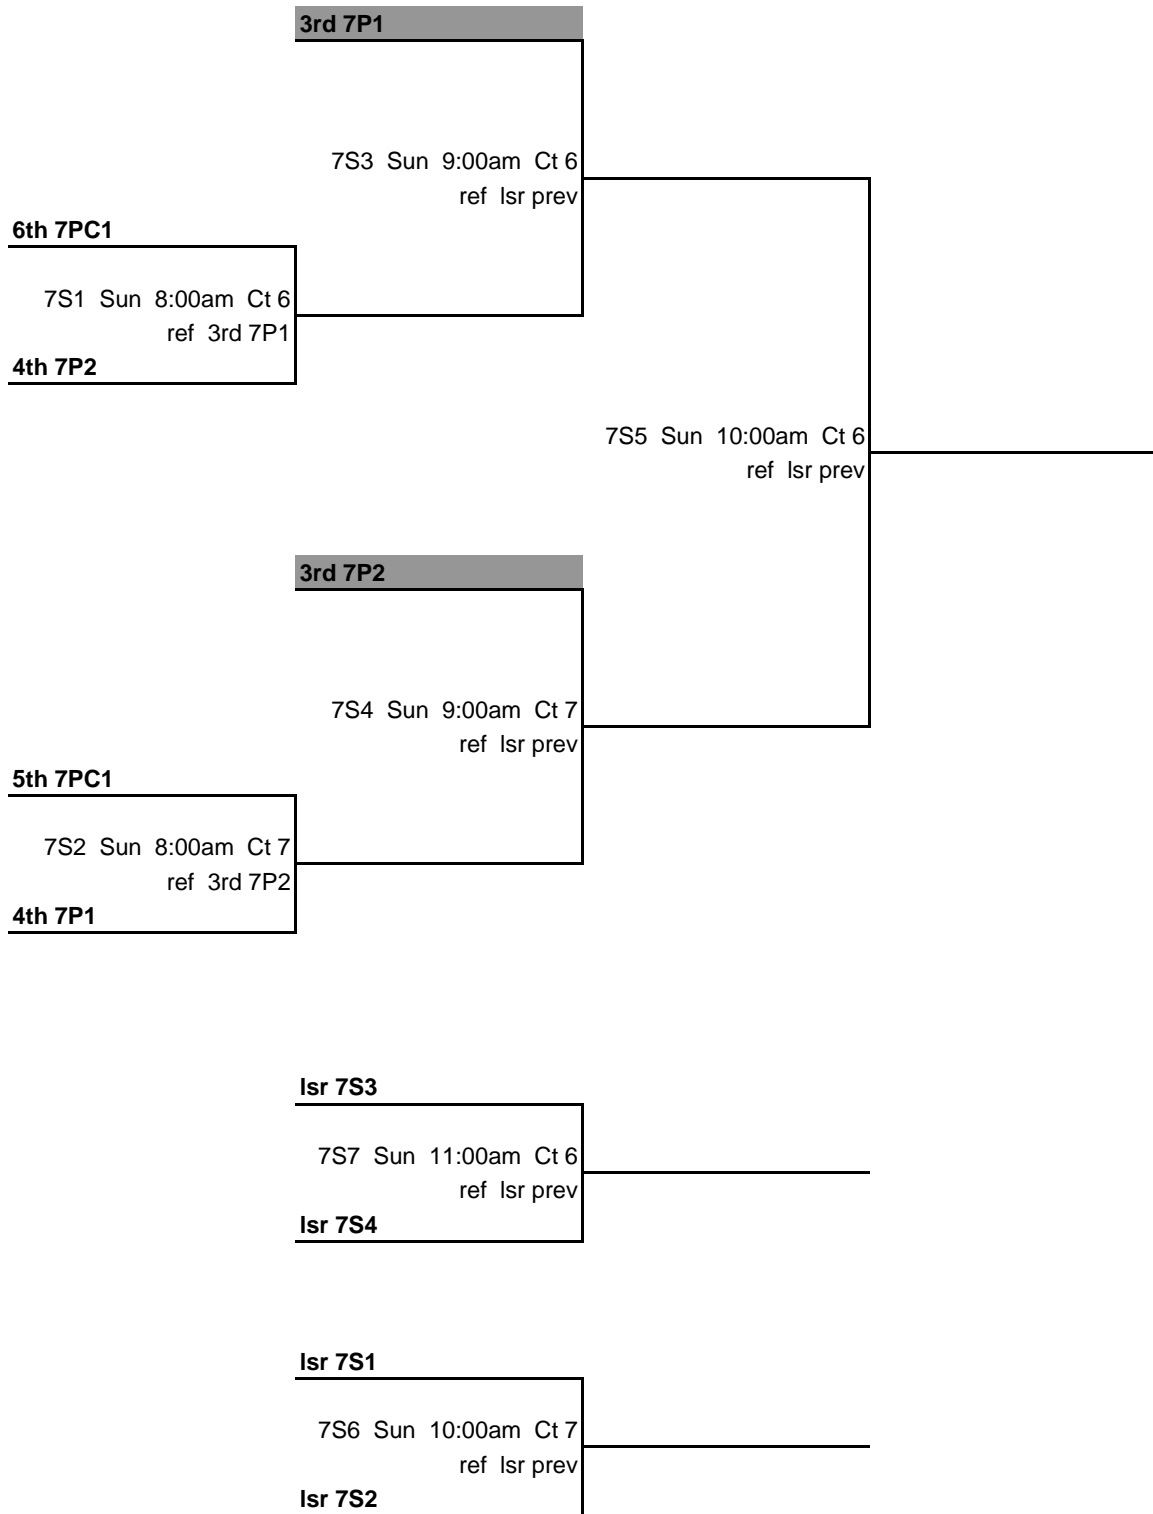

17s Silver

MidAmerica Club Challenge 2/26/11 - 2/27/11

Referee prior match on same court