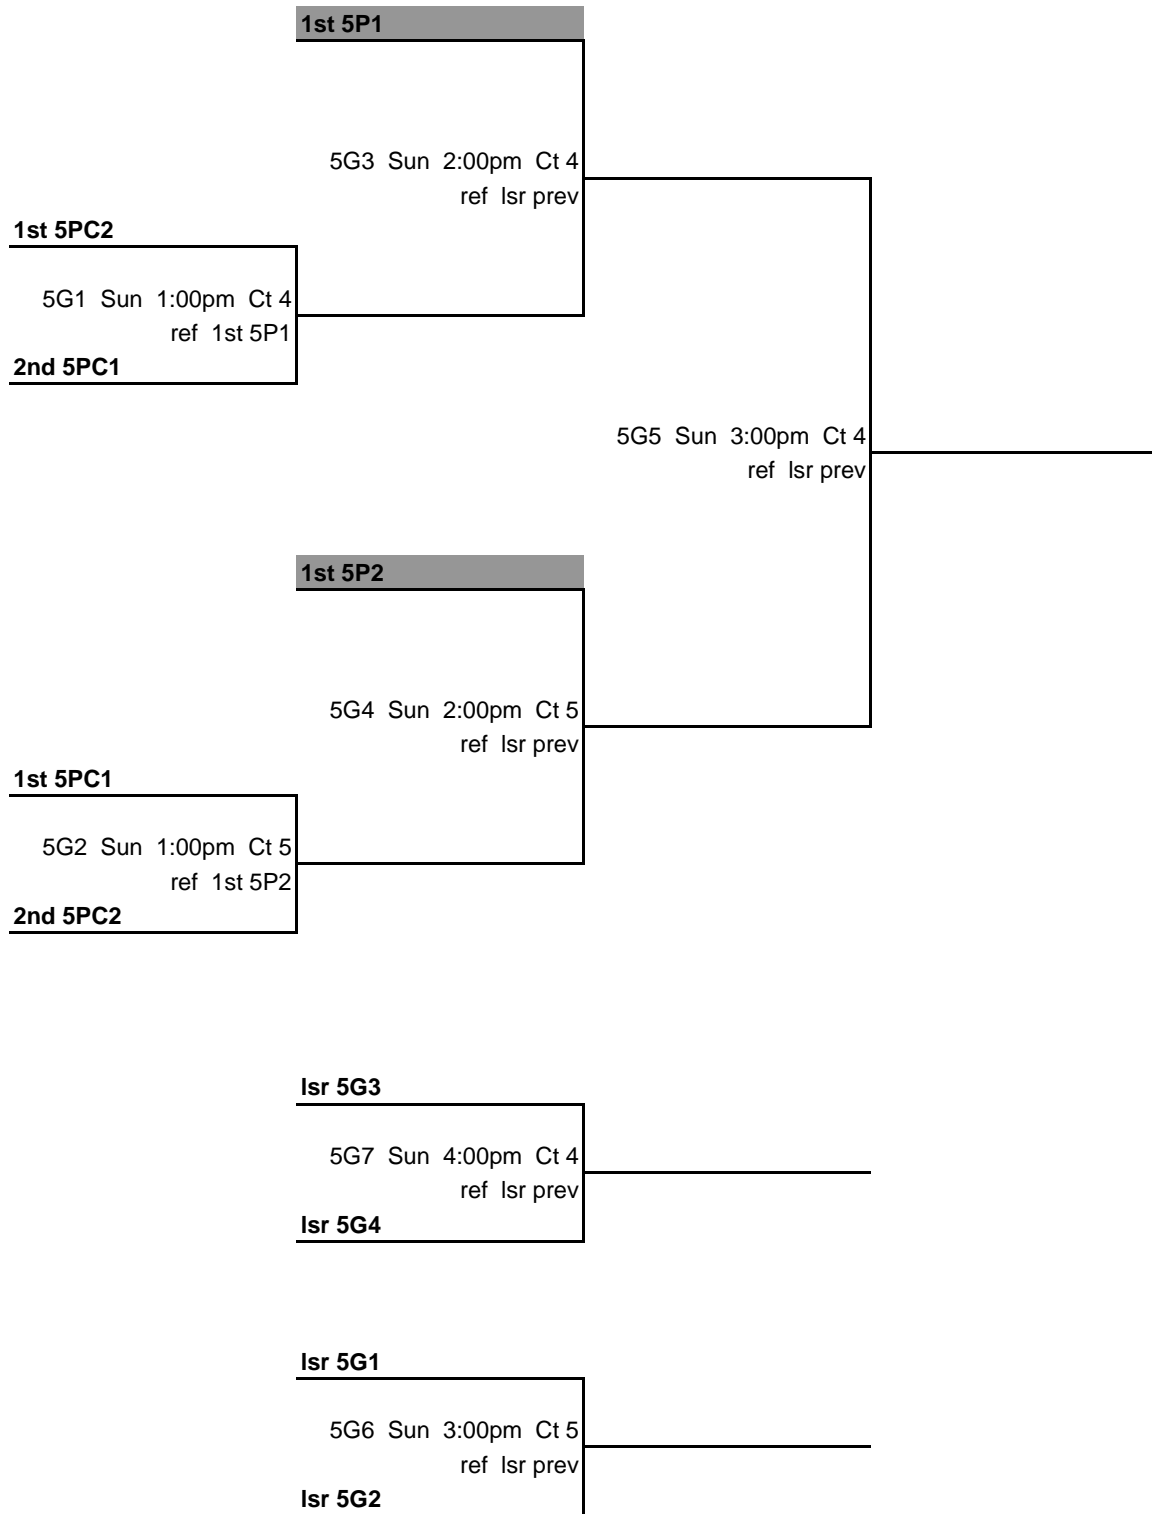

15s Gold
MidAmerica Club Challenge 2/26/11 - 2/27/11

Referee prior match on same court