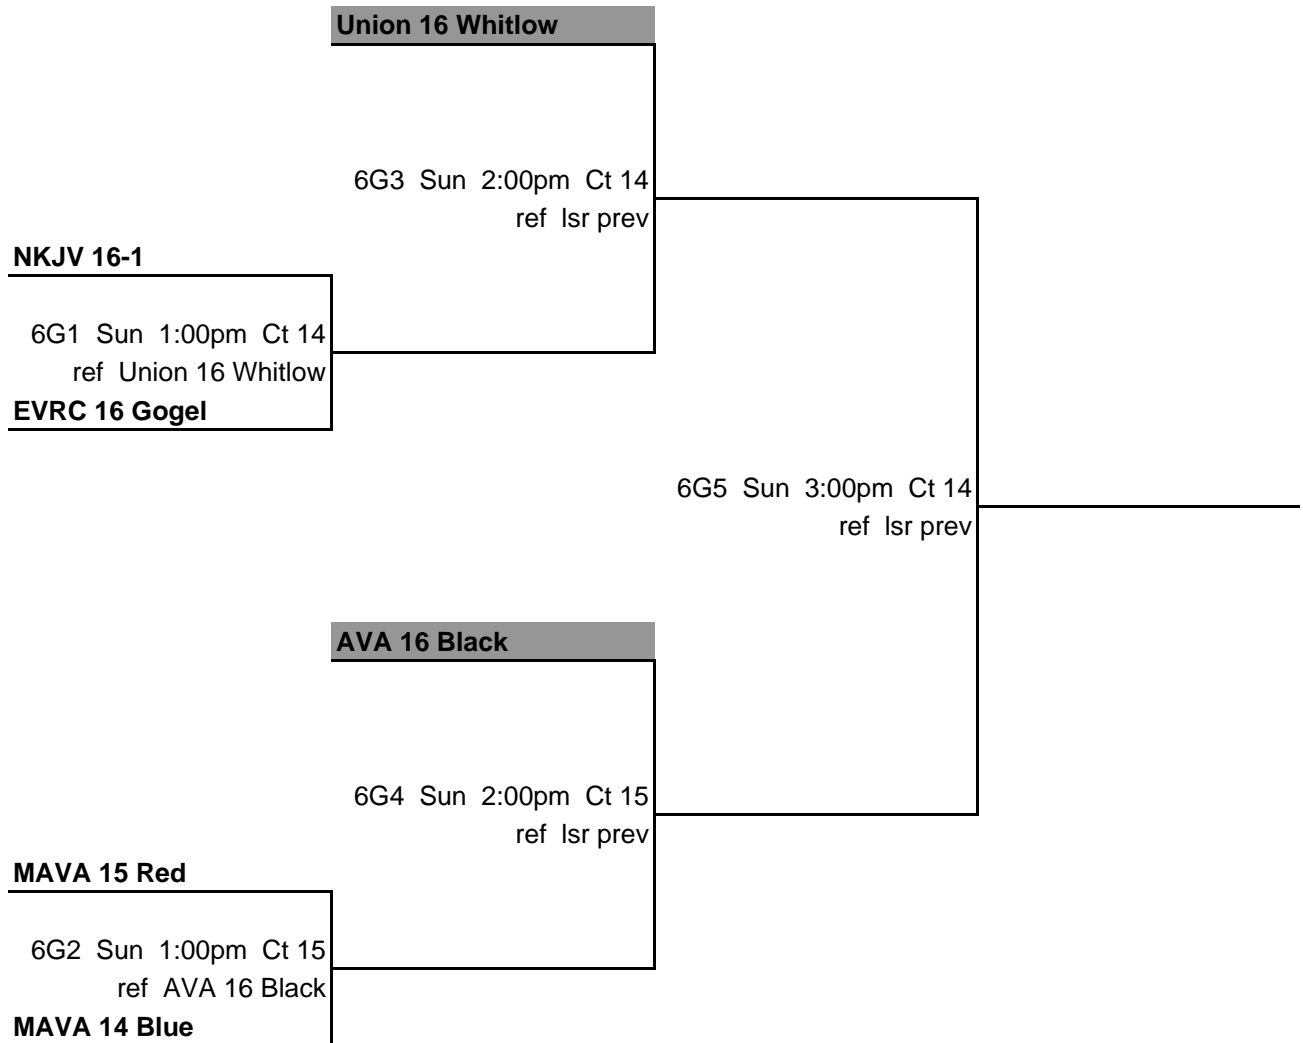

16s Gold
MidAmerica Club Challenge 2/26/11 - 2/27/11

Referee prior match on same court