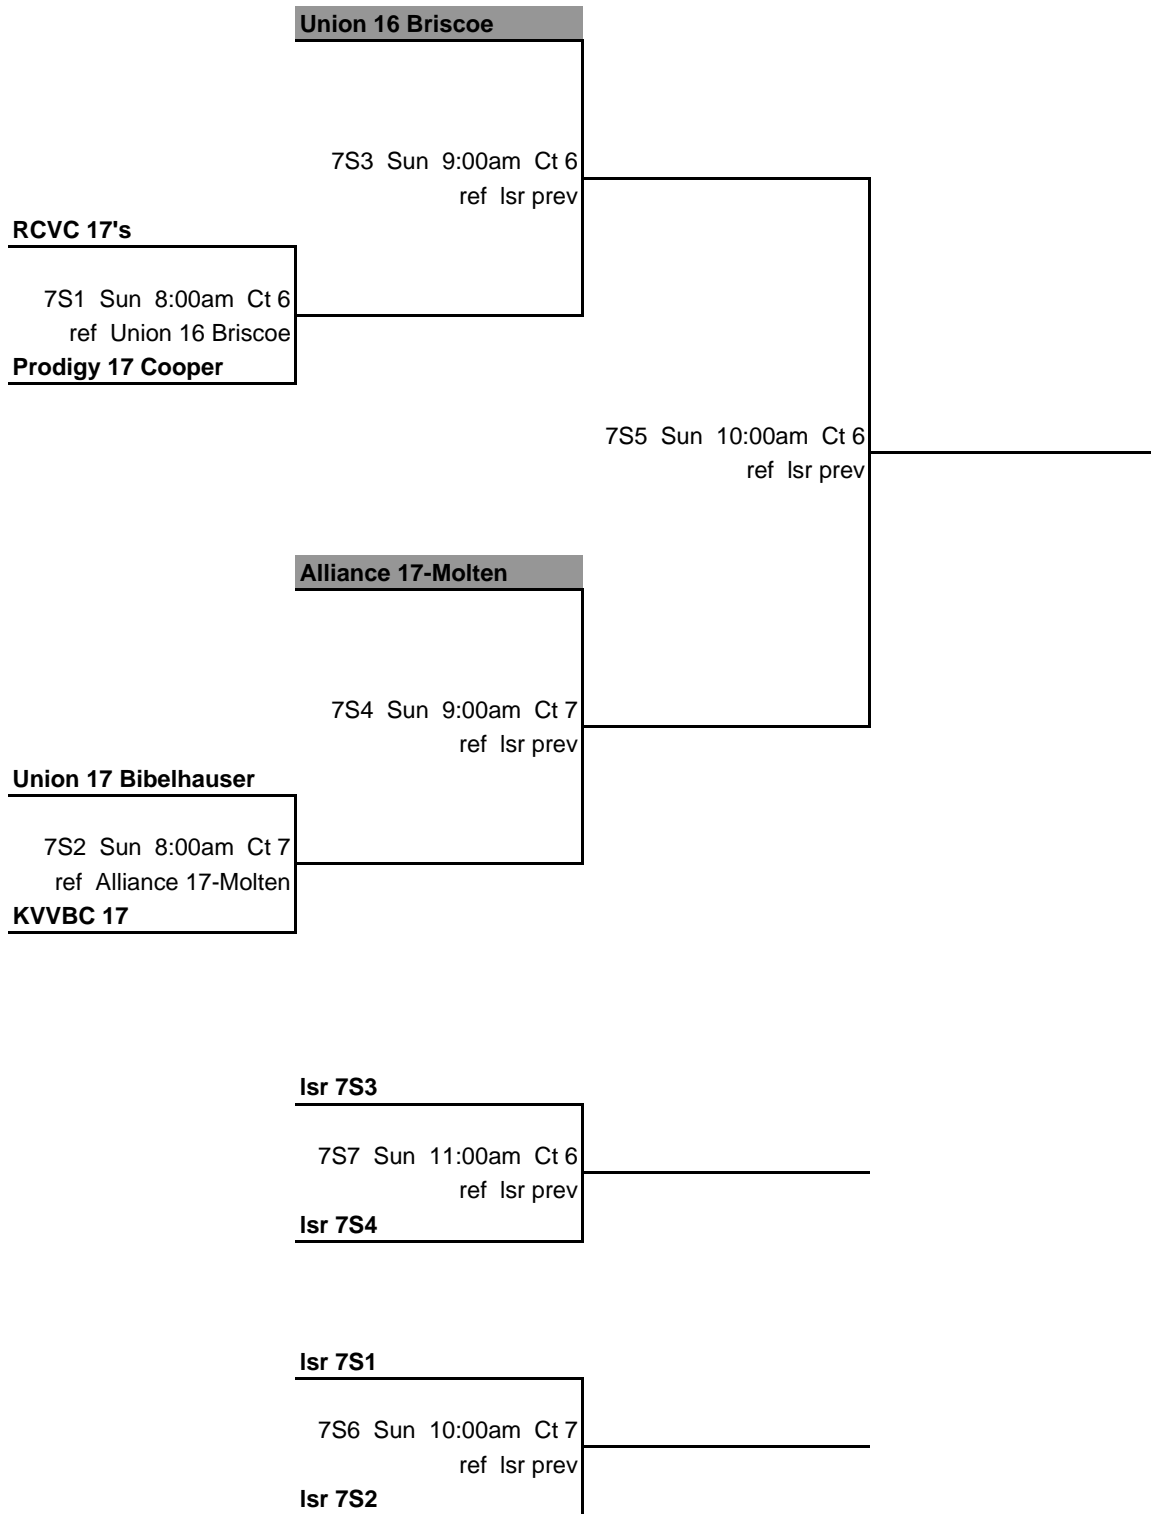

17s Silver
MidAmerica Club Challenge 2/26/11 - 2/27/11