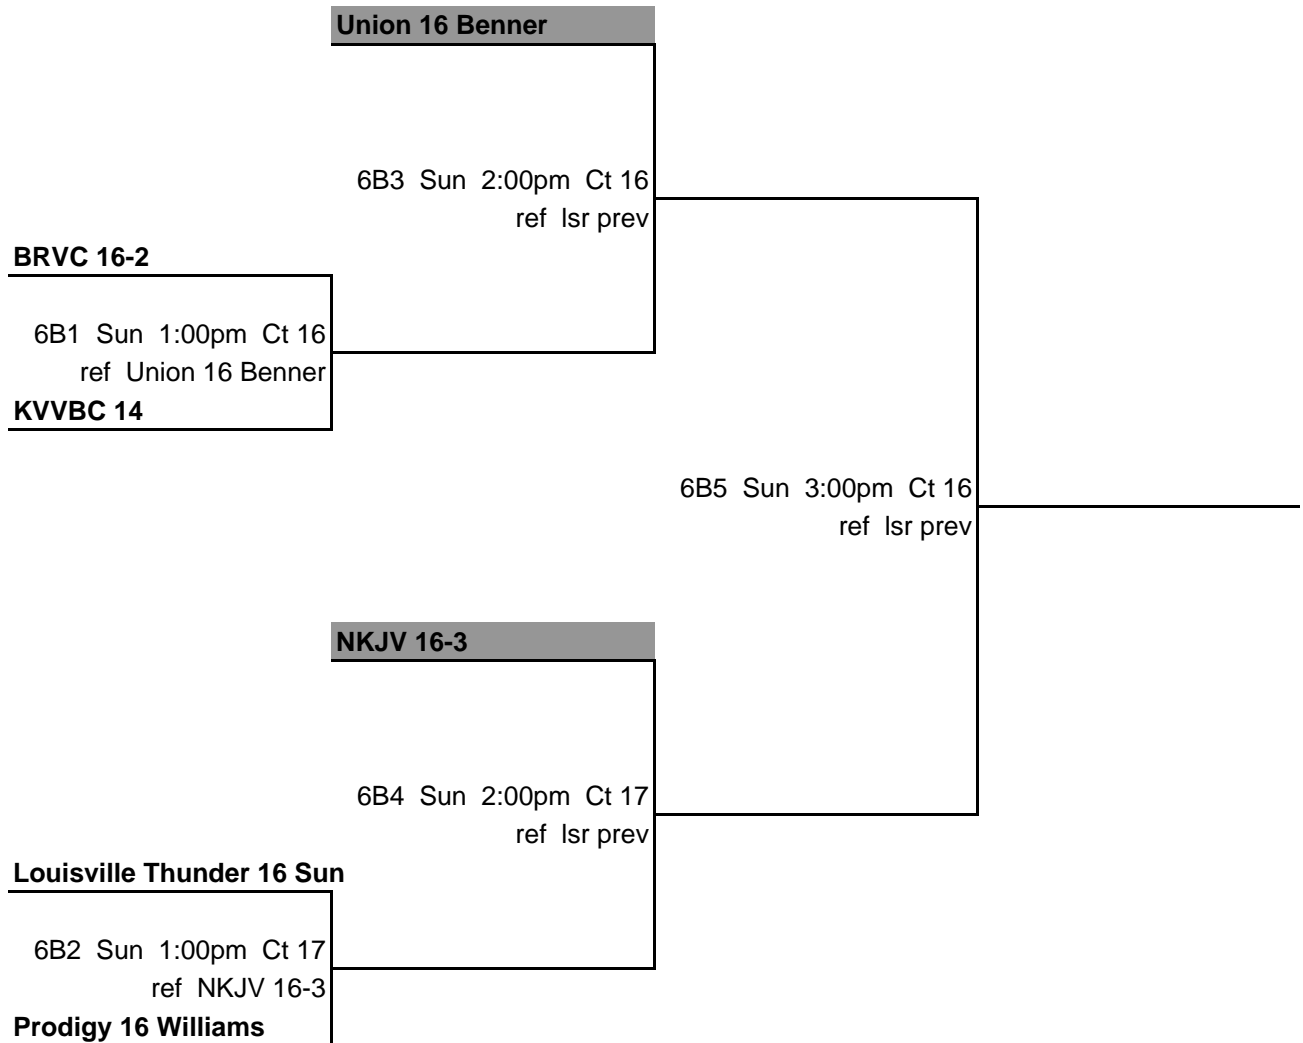

16s Bronze
MidAmerica Club Challenge 2/26/11 - 2/27/11

Referee prior match on same court