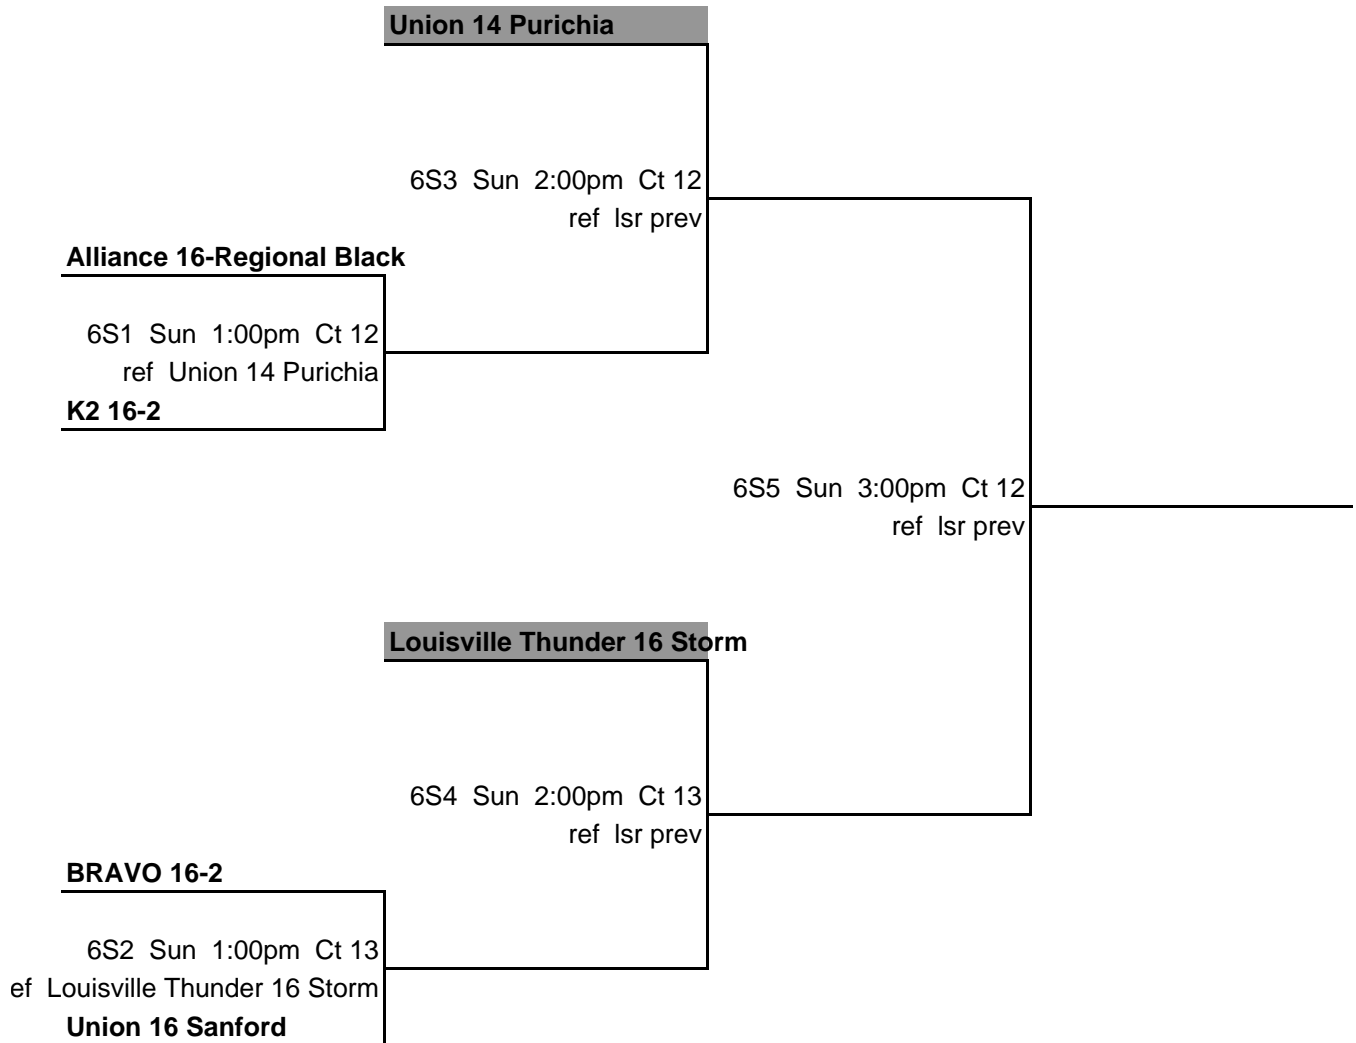

16s Silver
MidAmerica Club Challenge 2/26/11 - 2/27/11