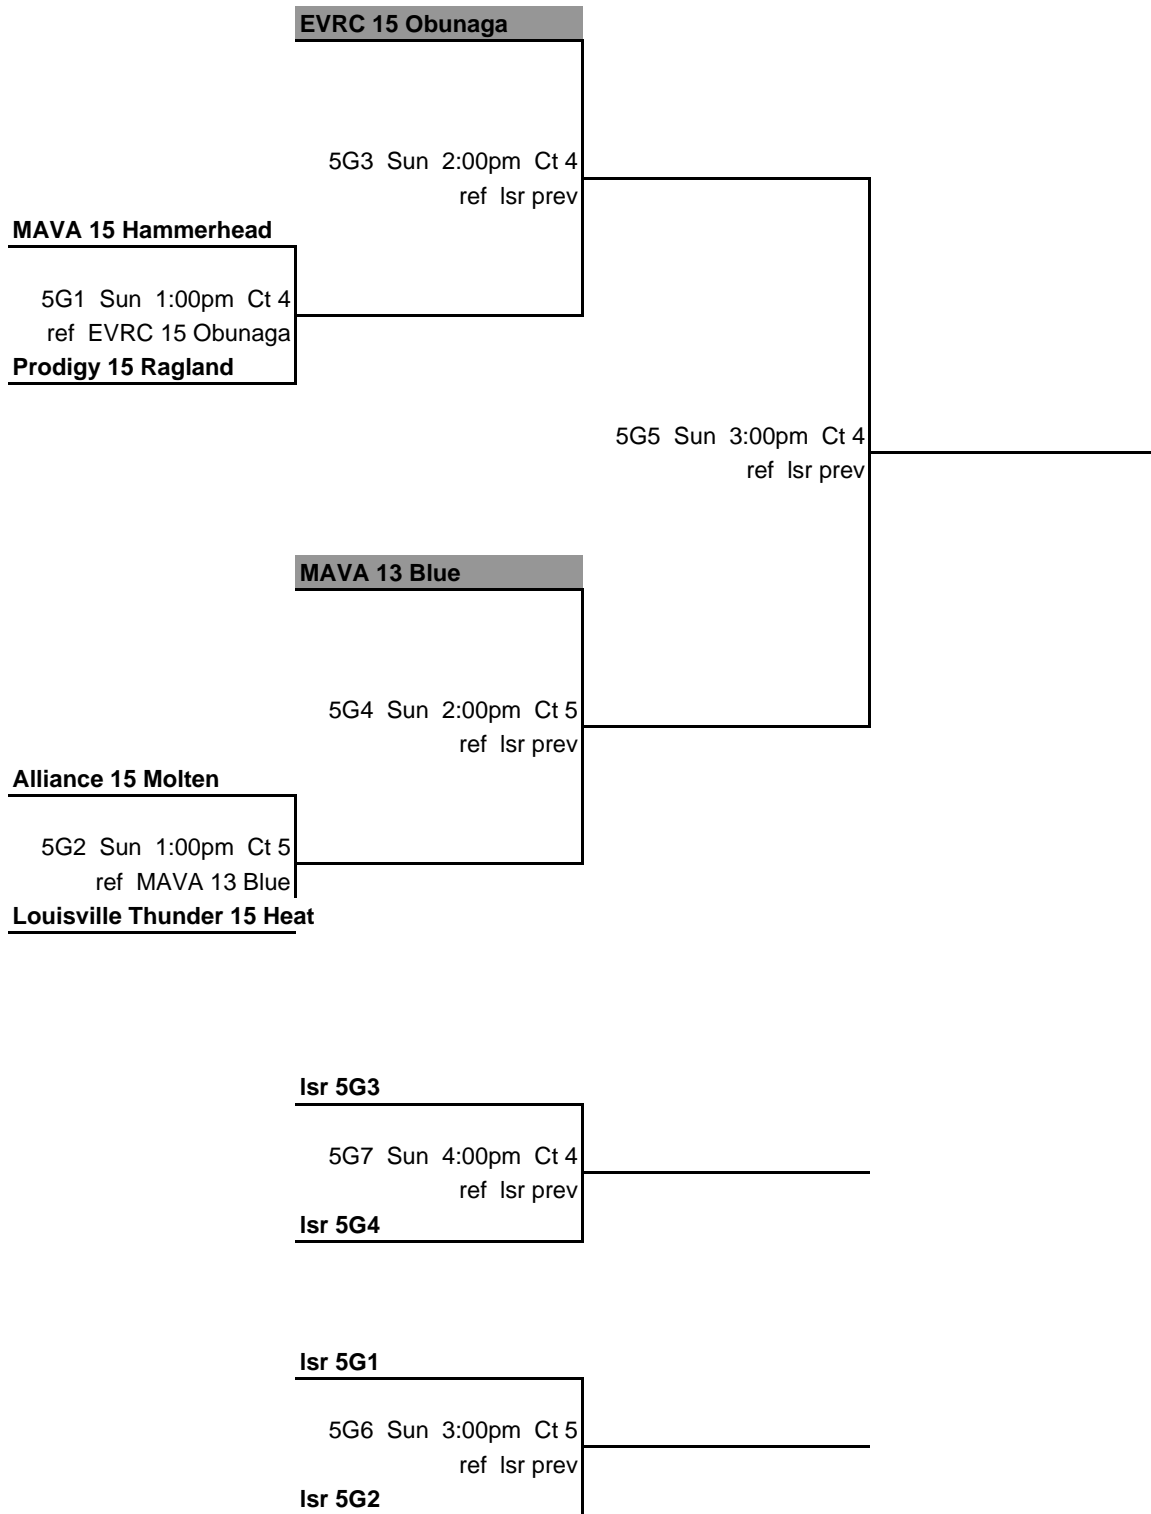

15s Gold
MidAmerica Club Challenge 2/26/11 - 2/27/11

Referee prior match on same court