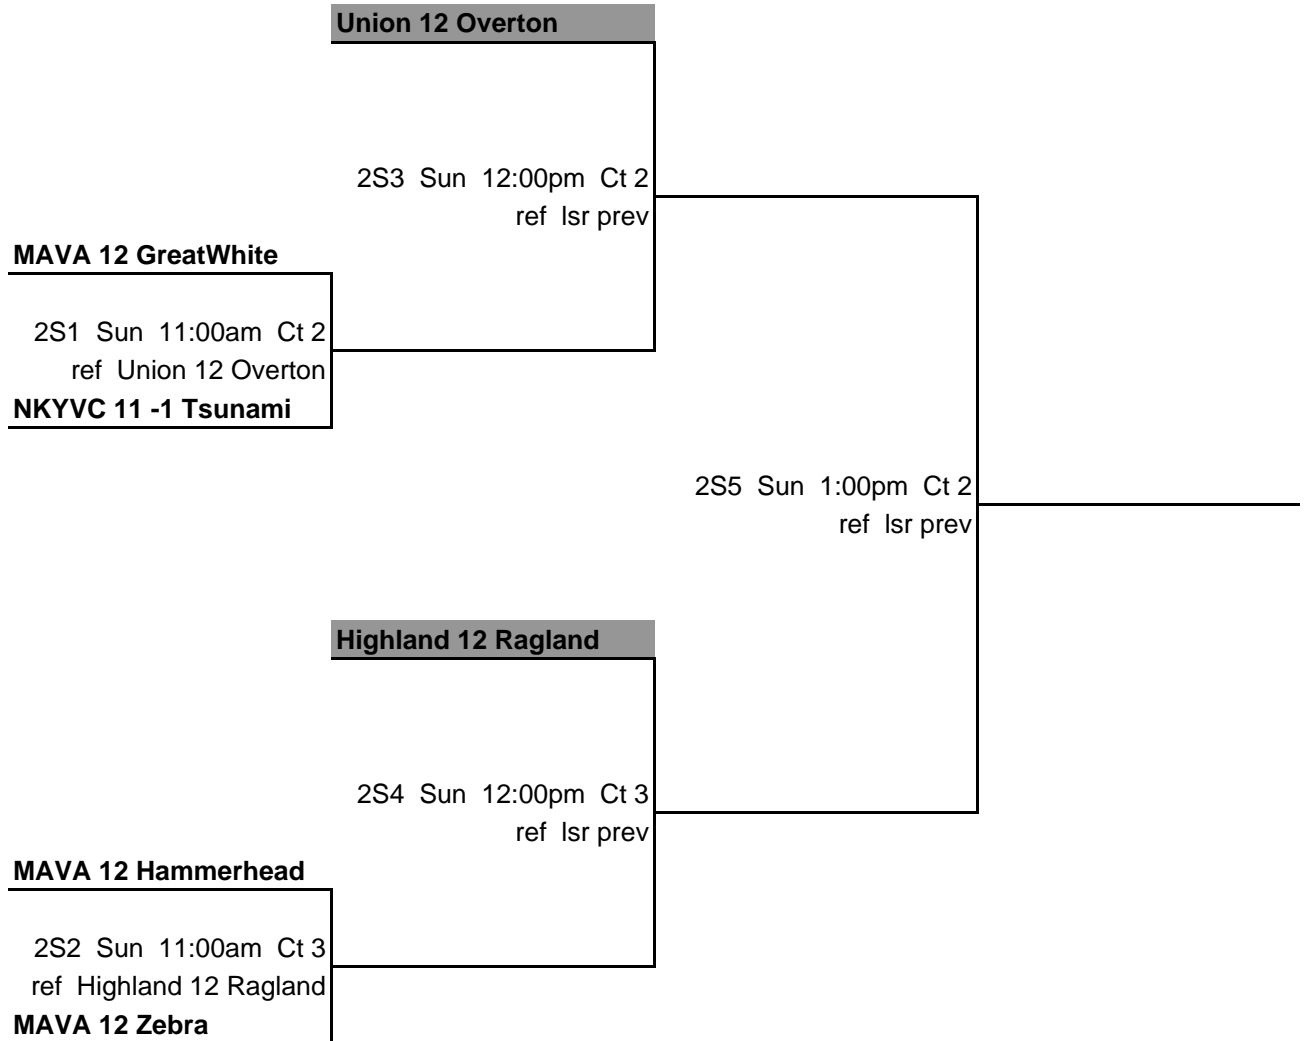

12s Silver
MidAmerica Club Challenge 2/26/11 - 2/27/11

Referee prior match on same court