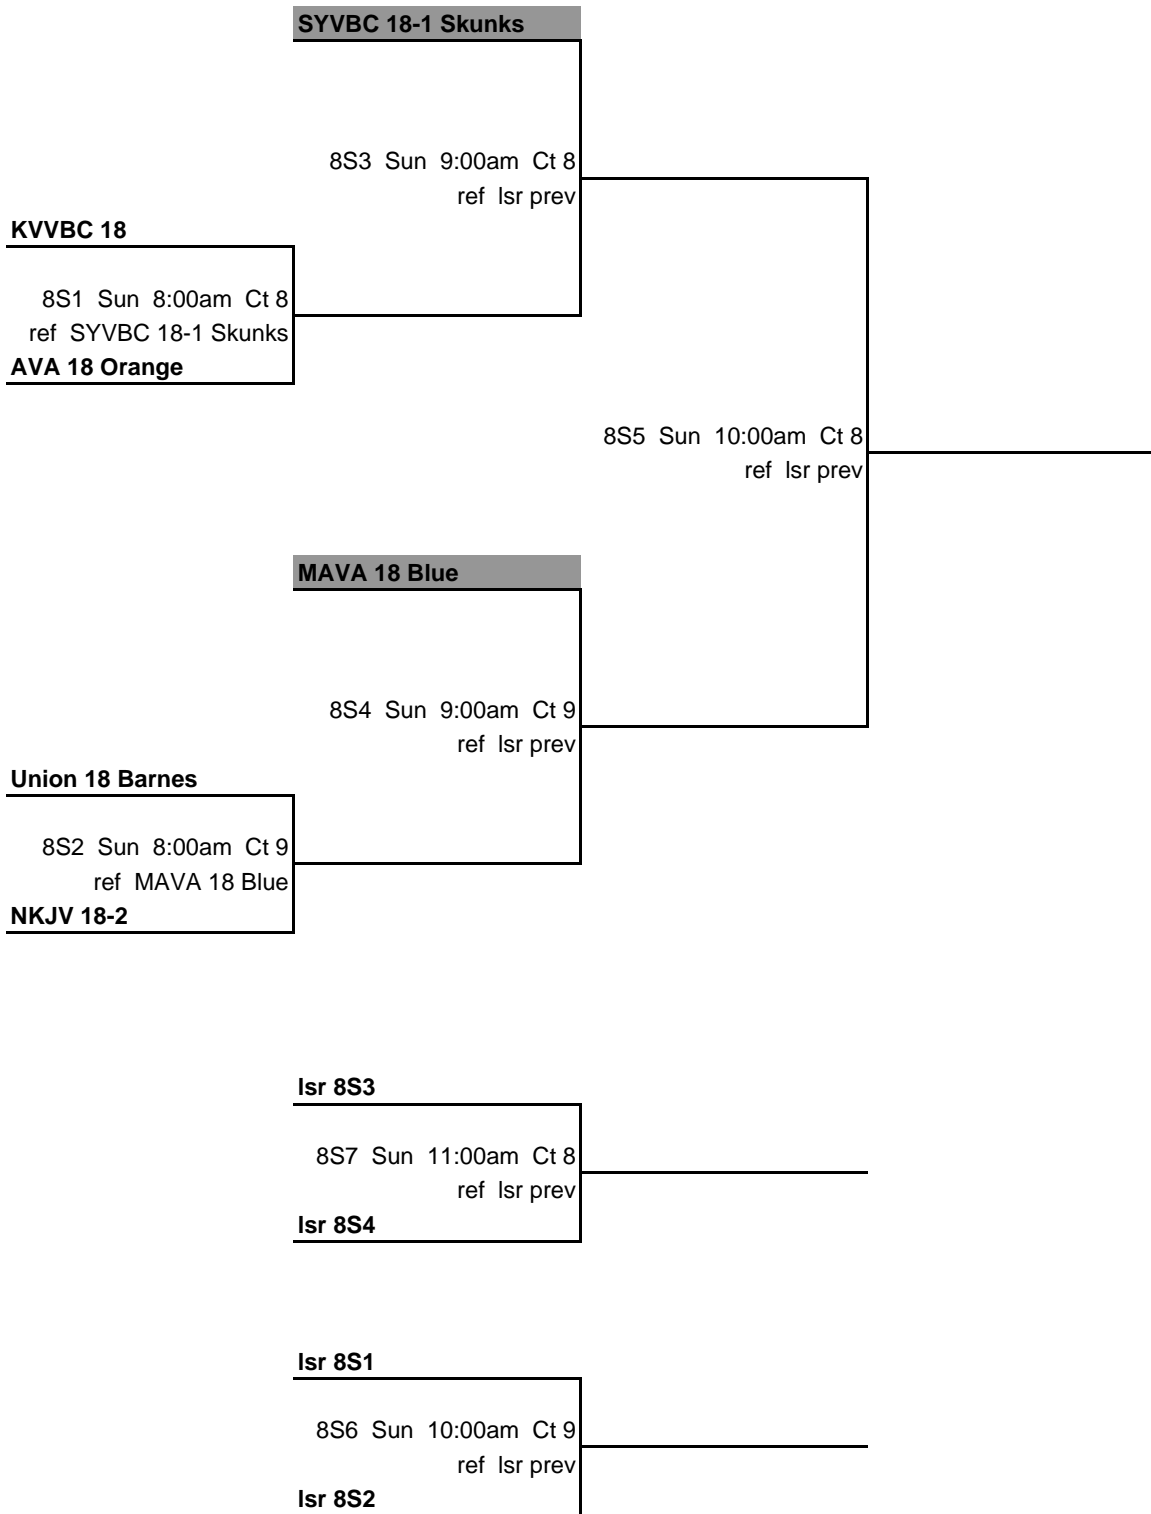

18s Silver

MidAmerica Club Challenge 2/26/11 - 2/27/11

Referee prior match on same court