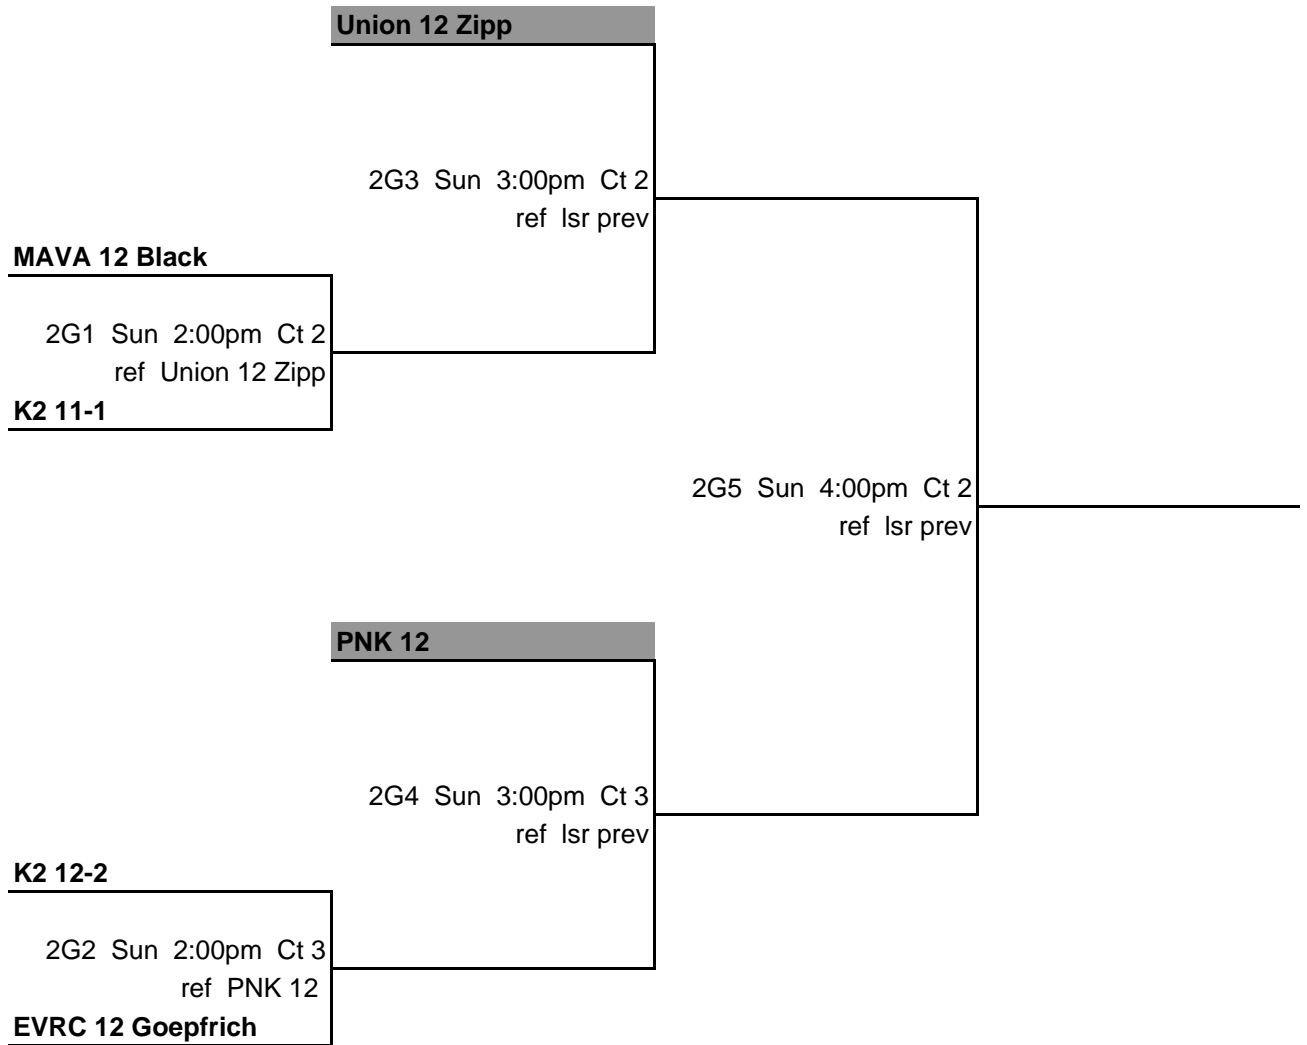

12s Gold
MidAmerica Club Challenge 2/26/11 - 2/27/11