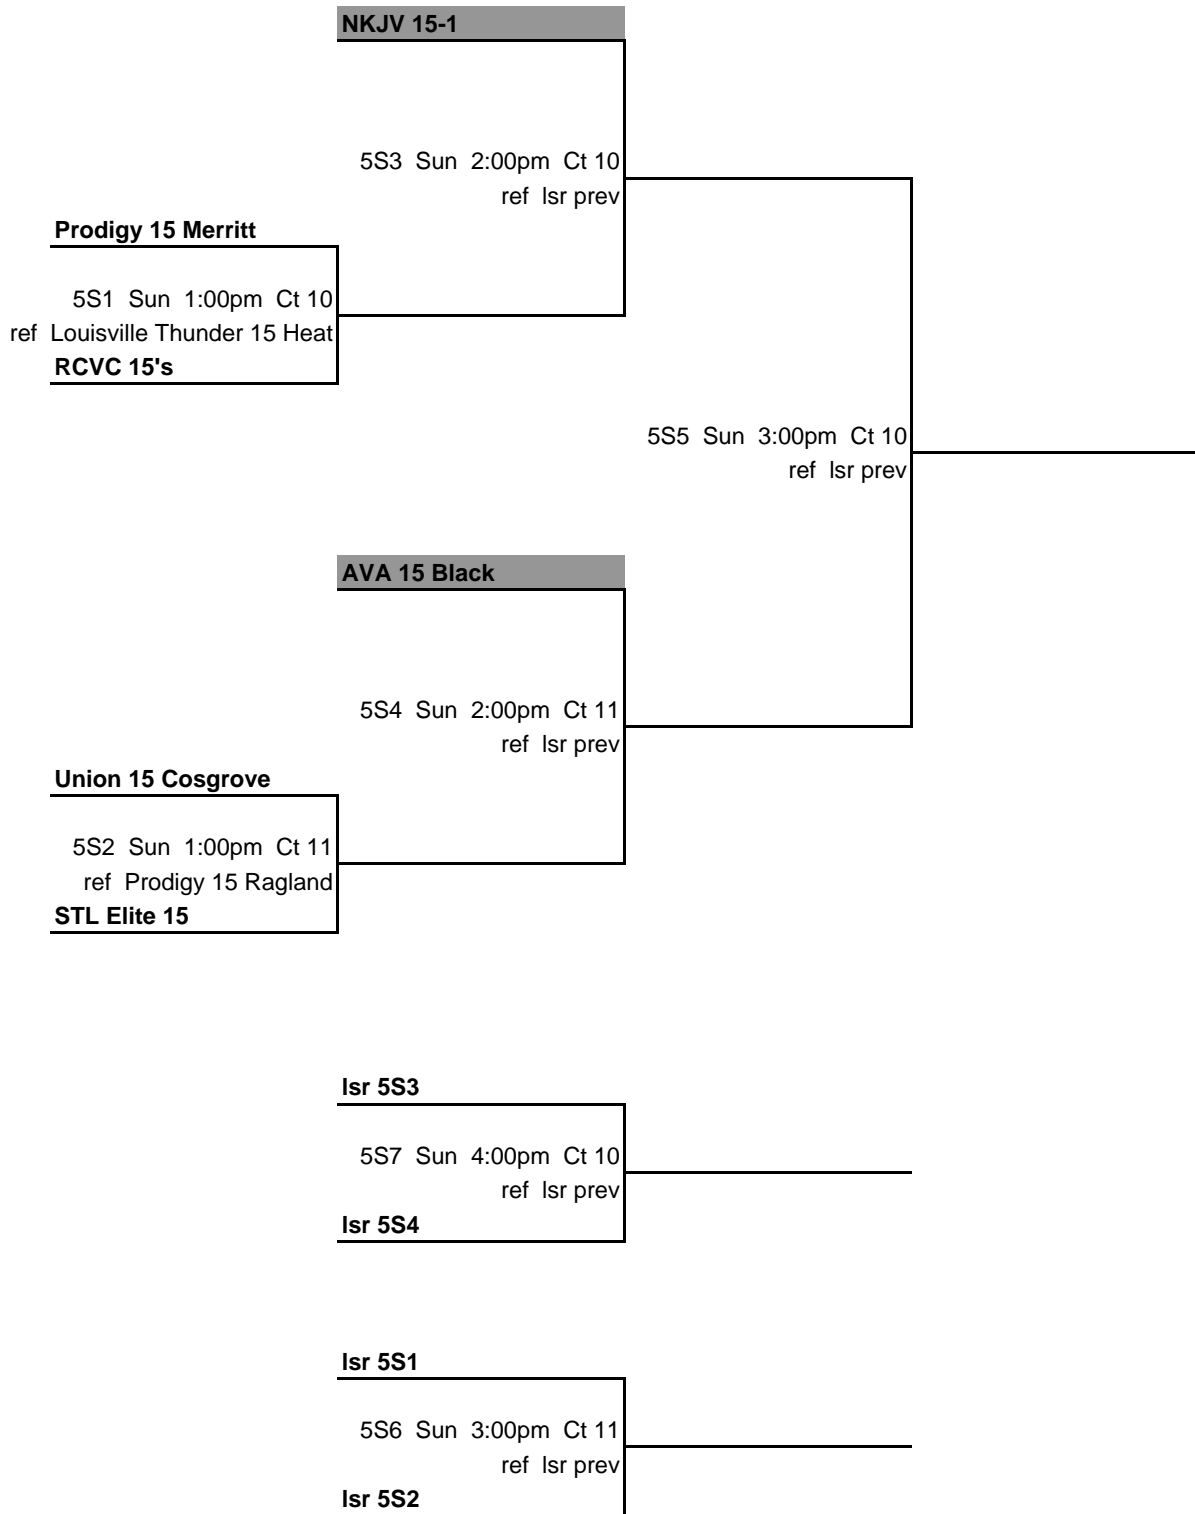

15s Silver
MidAmerica Club Challenge 2/26/11 - 2/27/11

Referee prior match on same court