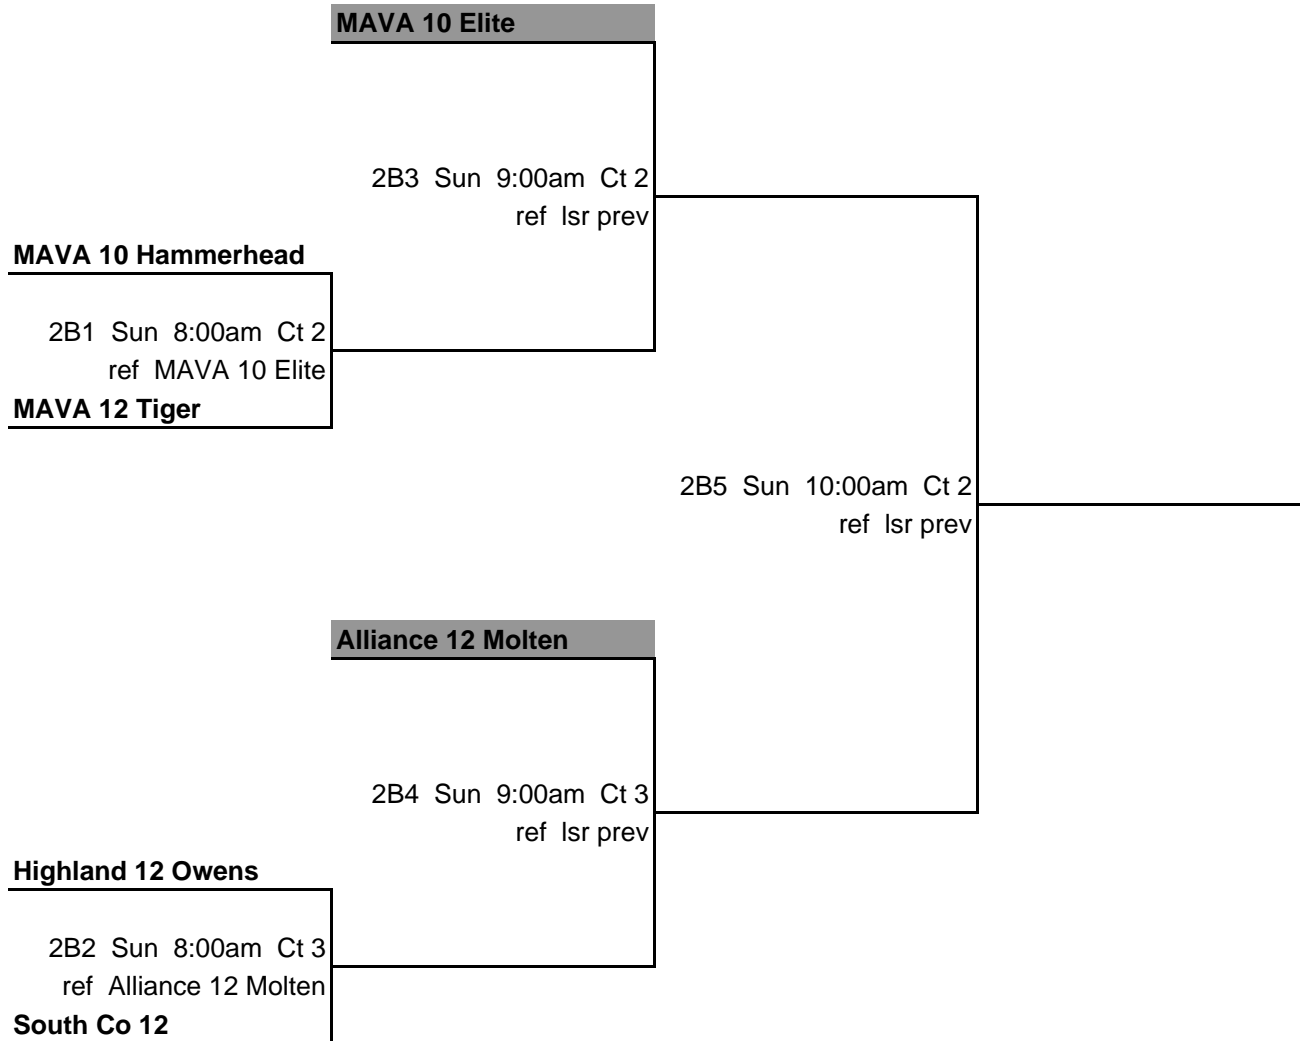

12s Bronze
MidAmerica Club Challenge 2/26/11 - 2/27/11

Referee prior match on same court