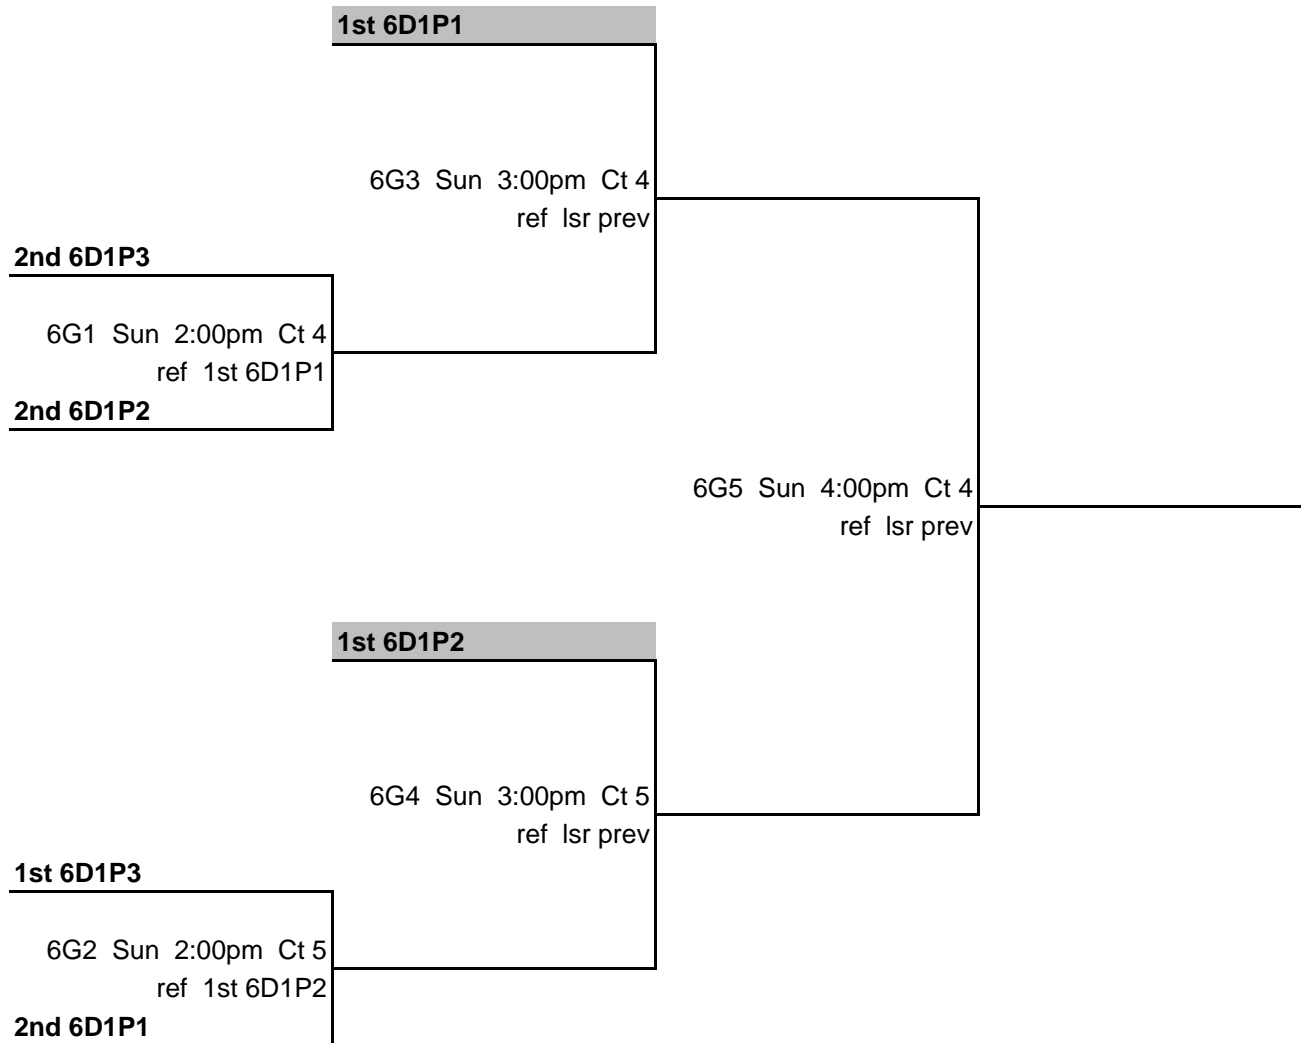

16s Gold
MidAmerica Pre-Nationals 6/4/11 - 6/5/11

Referee prior match on same court