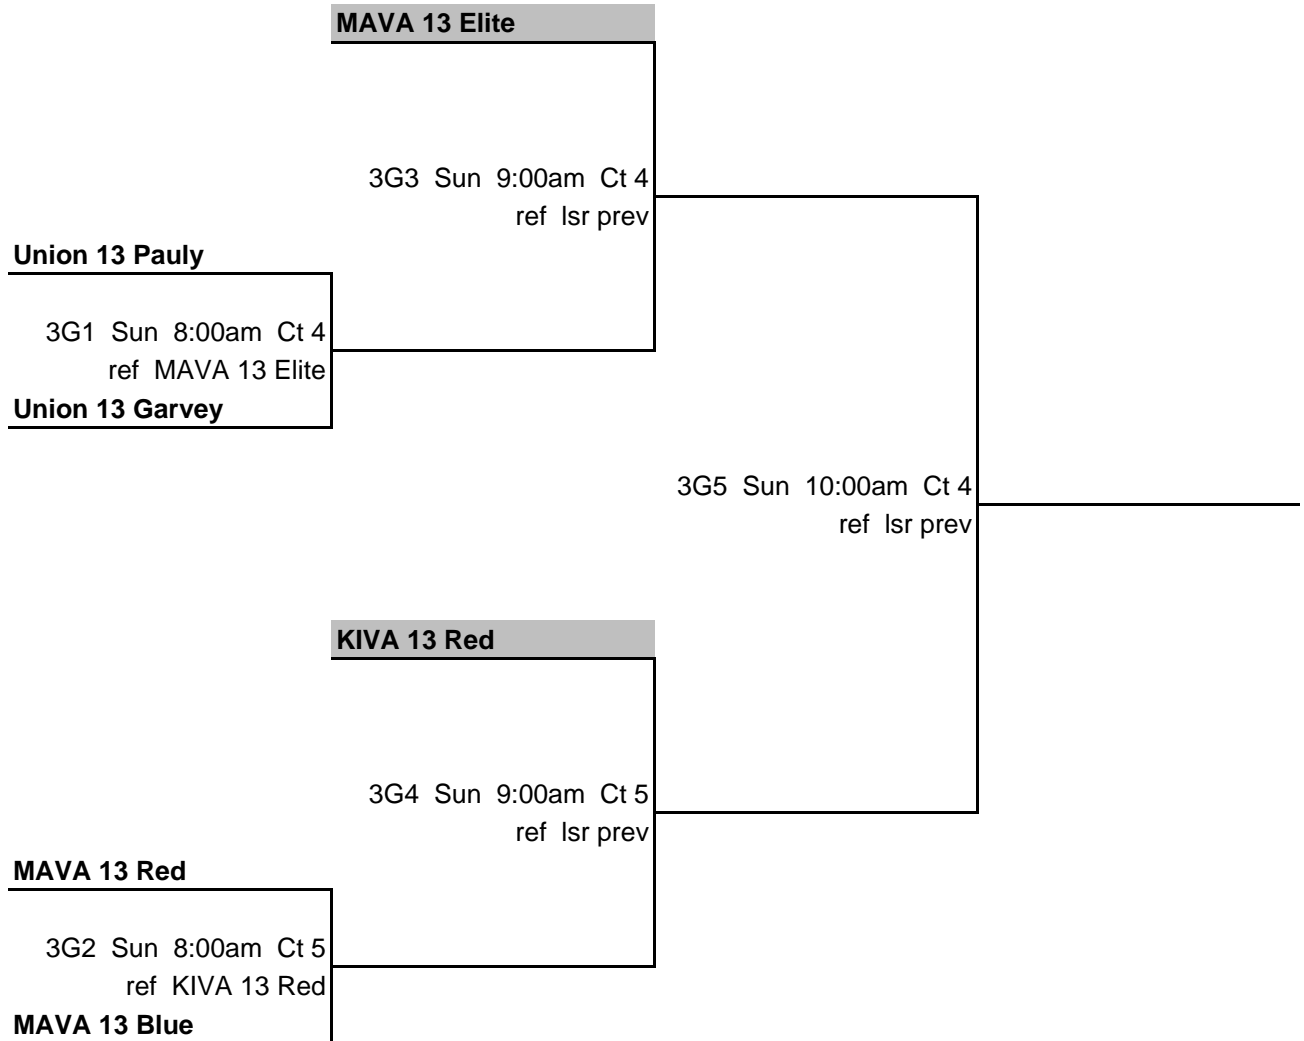

13s Gold
MidAmerica Pre-Nationals 6/4/11 - 6/5/11

Referee prior match on same court