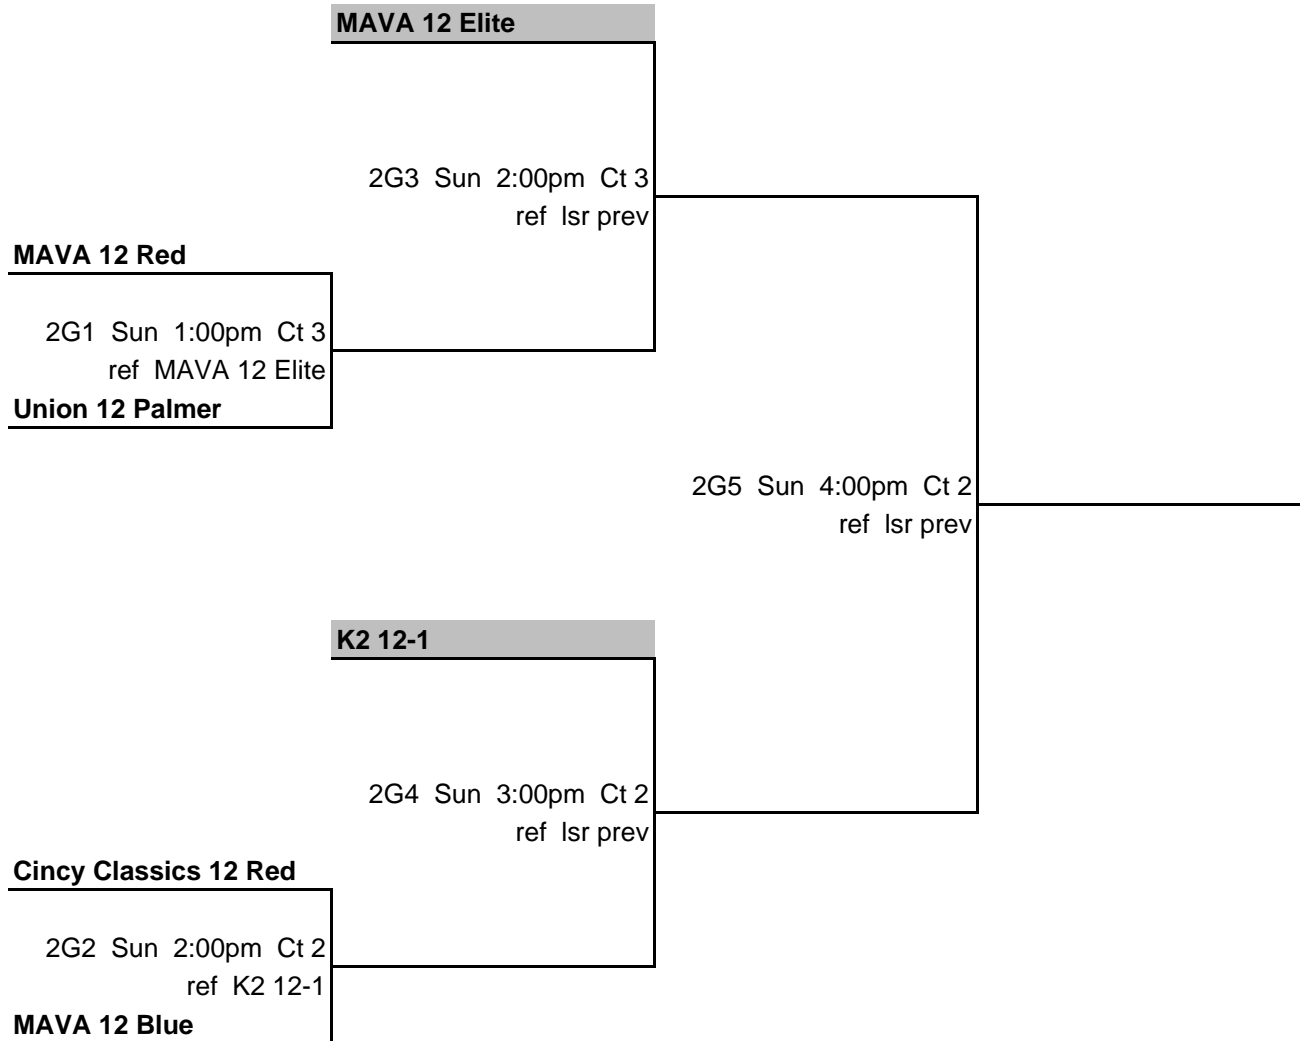

12s Gold
MidAmerica Pre-Nationals 6/4/11 - 6/5/11

Referee prior match on same court