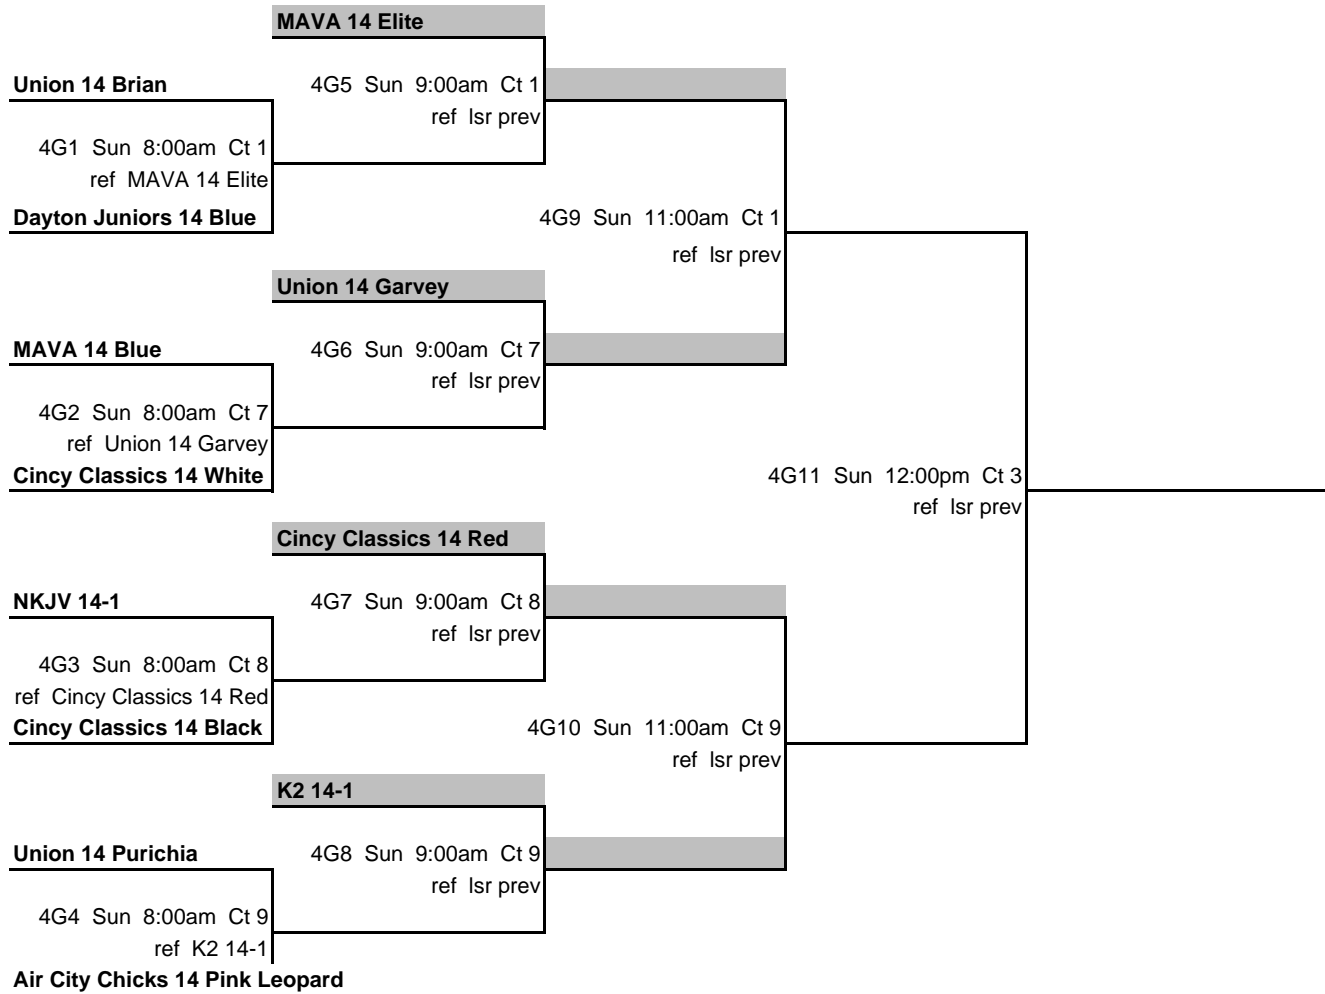

14s Gold

MidAmerica Pre-Nationals 6/4/11 - 6/5/11