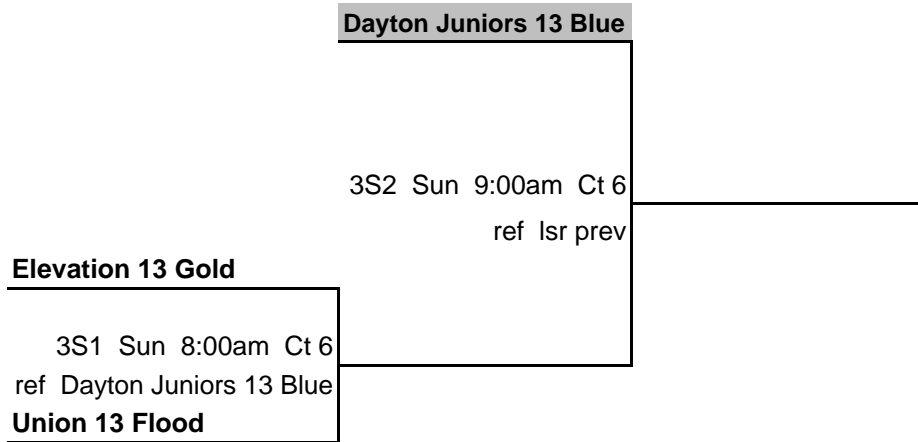

13s Silver
MidAmerica Pre-Nationals 6/4/11 - 6/5/11

Referee prior match on same court