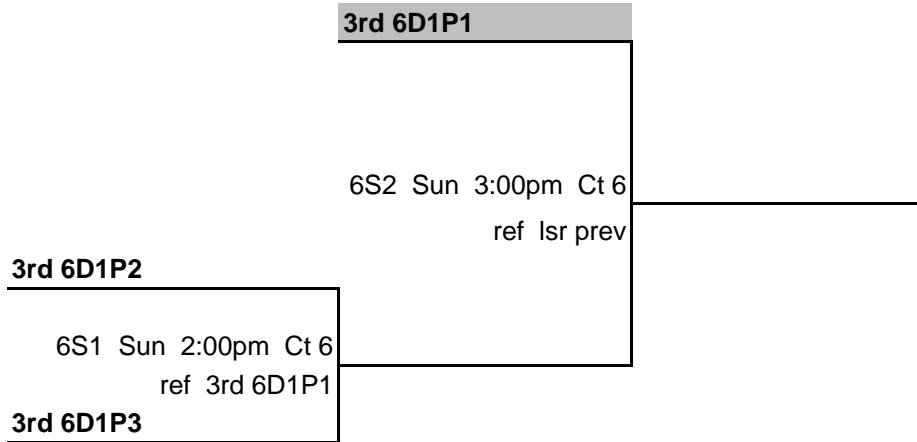

Isr 5G4

Loser of 5S2 must stay and ref the next match

16s Gold
MidAmerica Pre-Nationals 6/4/11 - 6/5/11

Referee prior match on same court

16s Silver
MidAmerica Pre-Nationals 6/4/11 - 6/5/11

Referee prior match on same court