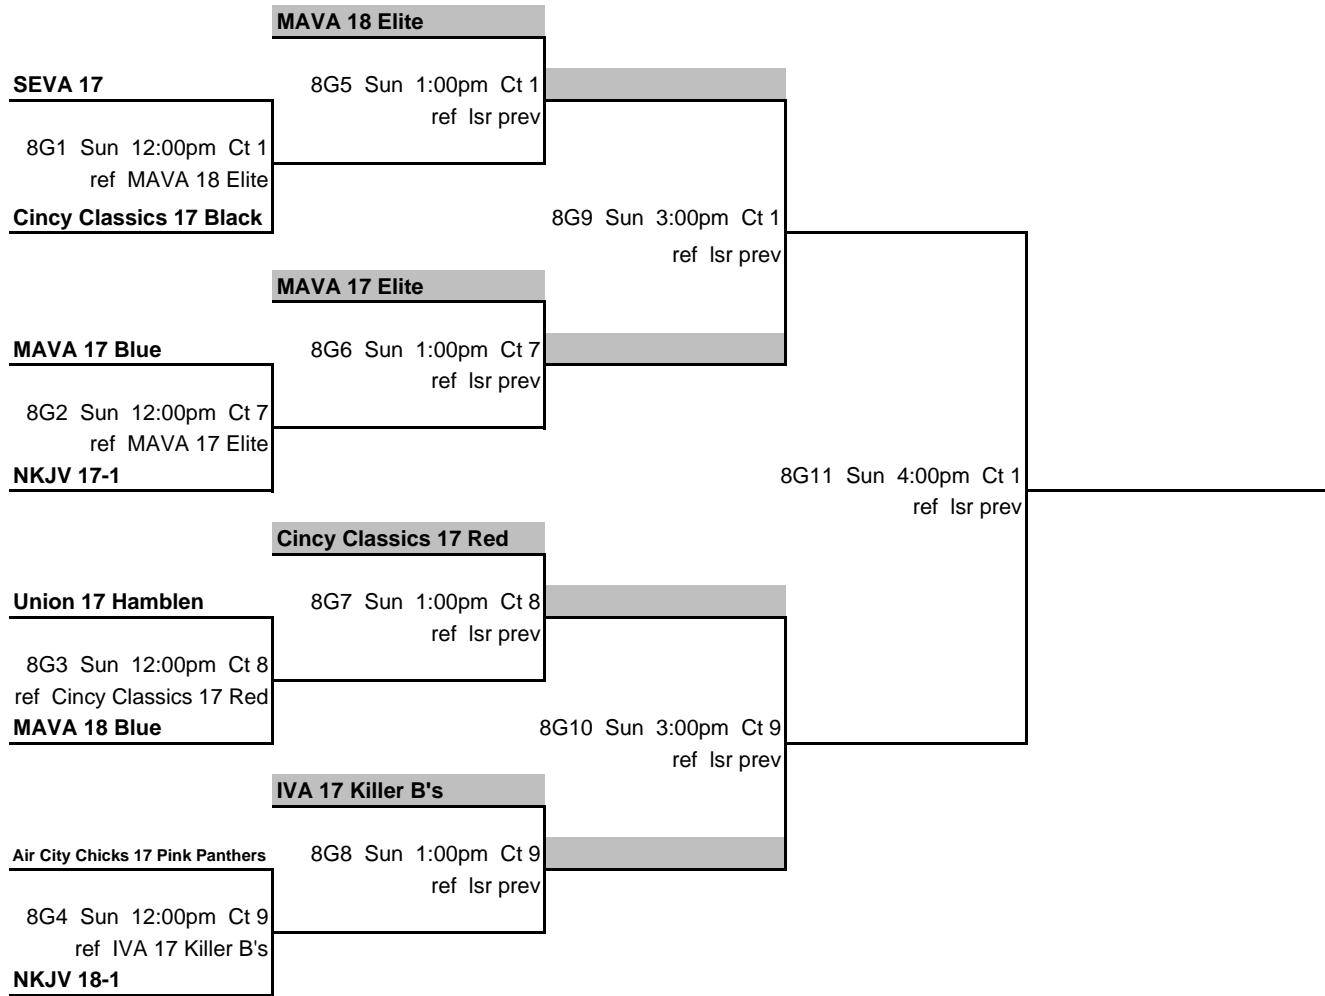

18s Gold

MidAmerica Pre-Nationals 6/4/11 - 6/5/11

Winners of all 1pm matches must stay and ref the next match

Referee prior match on same court