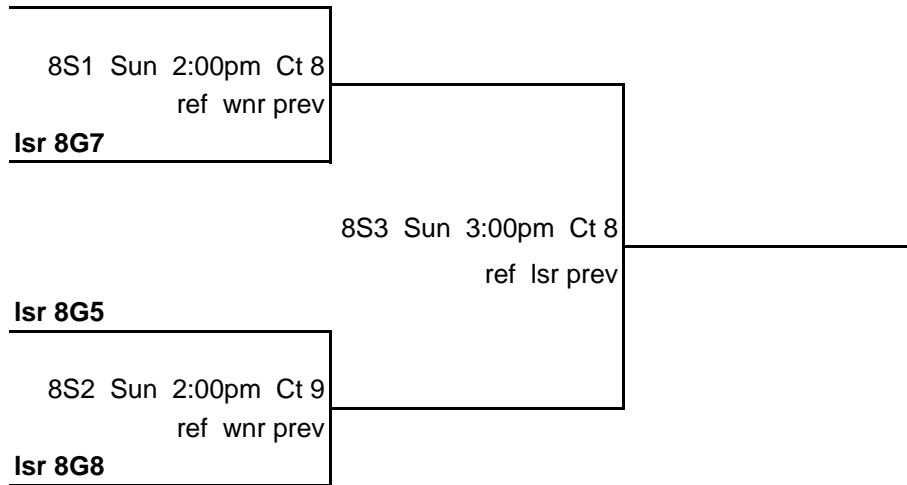

18s Silver
MidAmerica Pre-Nationals 6/4/11 - 6/5/11

Isr 8G6

8S1 Sun 2:00pm Ct 8
ref wnr prev

Isr 8G7

8S3 Sun 3:00pm Ct 8
ref Isr prev

Isr 8G5

8S2 Sun 2:00pm Ct 9
ref wnr prev

Isr 8G8