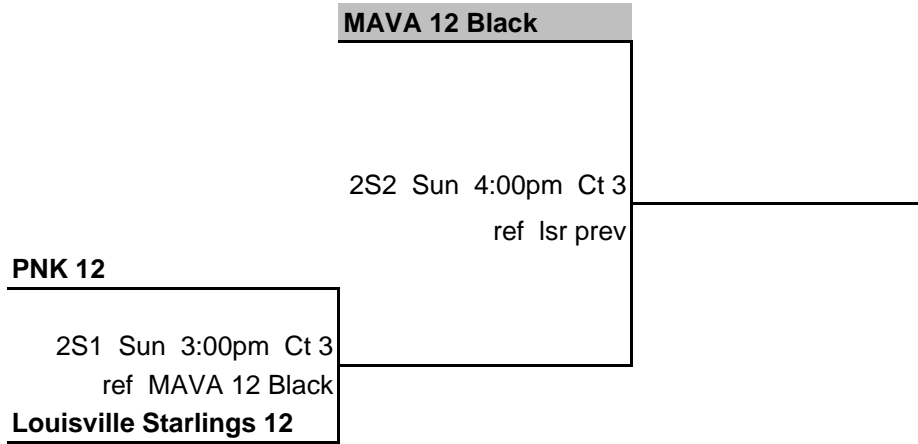

12s Silver
MidAmerica Pre-Nationals 6/4/11 - 6/5/11

Referee prior match on same court