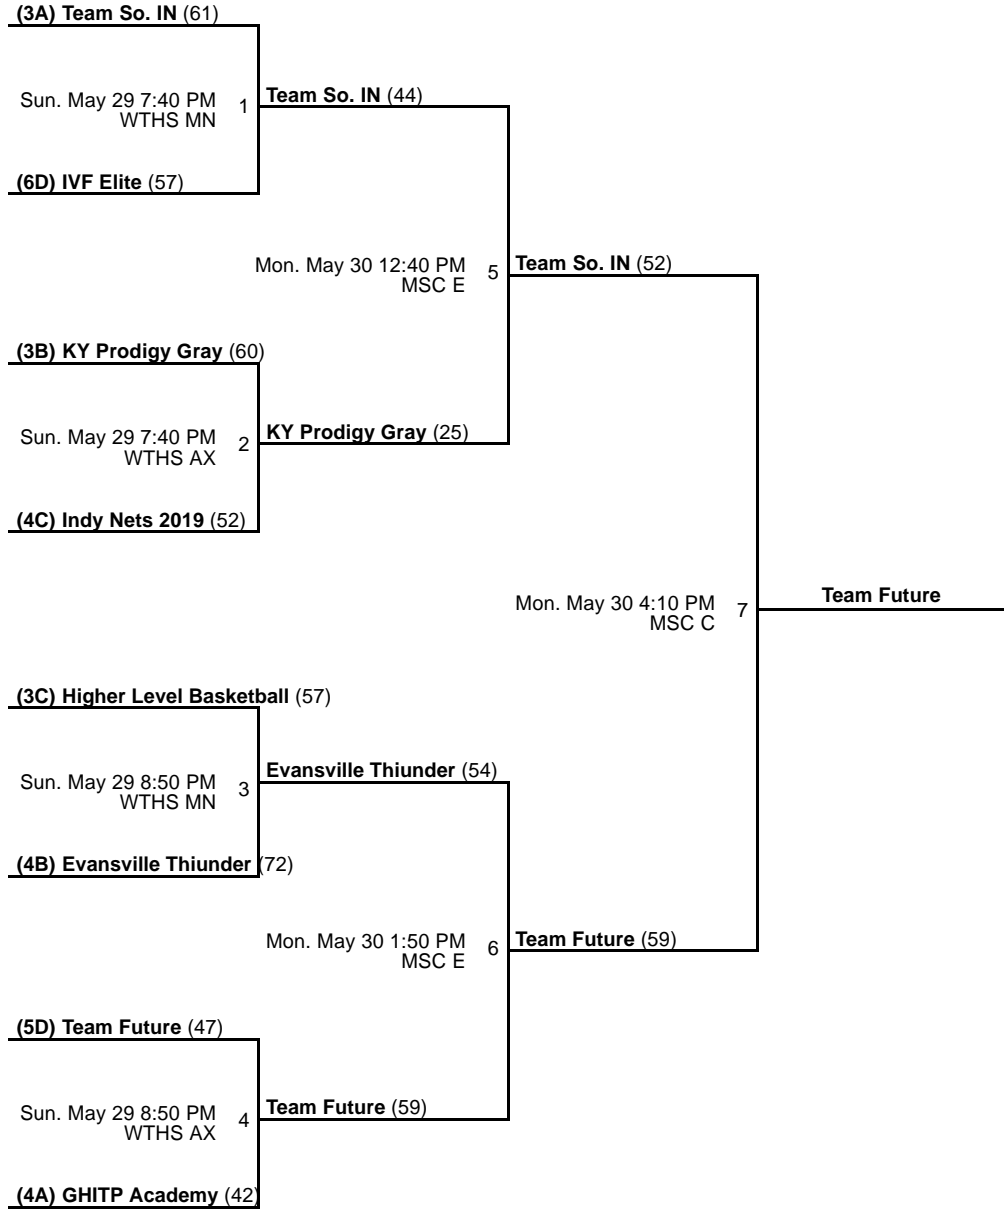

3 Stripes Memorial Day Cardinal Classic

9th Grade Boys Silver Championship

May 28-30, 2016

MSC C - MidAmerica Sports Center Court C   MSC E - MidAmerica Sports Center Court E
WTHS AX - Waggener Traditional High School Auxiliary   WTHS MN - Waggener Traditional High School Main

3 Stripes Memorial Day Cardinal Classic

May 28-30, 2016

10th Grade Boys

Pool A (Super Pool)

	W	L	PD	PA	PS	
A4 George Hill Rising Stars	3	0	25	180	205	1st
A3 Louisville Magic	2	1	6	157	163	2nd
A2 WKY Elite	1	2	-3	173	170	3rd
A1 Gateway Basketball Club (MO)	0	3	-28	162	134	4th

Date	Time	Venue	Court	Home/Away	Score
Sat, 5/28	4:00 PM	MSC	E	A1 vs A2	47 - 64
Sat, 5/28	5:10 PM	MSC	E	A4 vs A3	75 - 69
Sat, 5/28	8:40 PM	MSC	C	A2 vs A4	59 - 70
Sat, 5/28	8:40 PM	MSC	D	A3 vs A1	38 - 35
Sun, 5/29	11:30 AM	MSC	A	A1 vs A4	52 - 60
Sun, 5/29	11:30 AM	MSC	B	A3 vs A2	56 - 47

Pool C

	W	L	PD	PA	PS	
C2 IL Fastbreak	3	0	28	158	200	1st
C1 Grassroots Indiana White	2	1	25	204	238	2nd
C3 Future Bask. Program	1	2	-4	207	203	3rd
C4 Quinn Anvils	0	3	-49	216	144	4th

Date	Time	Venue	Court	Home/Away	Score
Sat, 5/28	12:30 PM	MSC	A	C1 vs C2	72 - 76
Sat, 5/28	12:30 PM	MSC	B	C4 vs C3	62 - 71
Sat, 5/28	6:20 PM	MSC	E	C1 vs C4	82 - 53
Sat, 5/28	7:30 PM	MSC	E	C3 vs C2	57 - 61
Sun, 5/29	12:40 PM	MSC	A	C2 vs C4	63 - 29
Sun, 5/29	12:40 PM	MSC	B	C3 vs C1	75 - 84

Pool B

	W	L	PD	PA	PS	
B2 Next Level	3	0	42	150	204	1st
B1 Grassroots Indiana Blue	2	1	29	140	169	2nd
B4 Southern Illinois Advance	1	2	-35	164	117	3rd
B3 Tennessee Rooks	0	3	-36	139	103	4th

Date	Time	Venue	Court	Home/Away	Score
Sat, 5/28	11:20 AM	MSC	C	B1 vs B2	63 - 72
Sat, 5/28	11:20 AM	MSC	D	B4 vs B3	34 - 31
Sat, 5/28	5:10 PM	MSC	C	B2 vs B4	79 - 47
Sat, 5/28	5:10 PM	MSC	D	B3 vs B1	32 - 52
Sun, 5/29	11:30 AM	MSC	C	B1 vs B4	54 - 36
Sun, 5/29	11:30 AM	MSC	D	B3 vs B2	40 - 53

Pool D

	W	L	PD	PA	PS	
D1 Louisville Lightning	3	0	50	146	213	1st
D2 Attucks Wolfpack	2	1	4	171	160	2nd
D4 Metro Elite Basketball	1	2	-24	182	158	3rd
D3 Ohio Kings - Jones	0	3	-30	156	124	4th

Date	Time	Venue	Court	Home/Away	Score
Sat, 5/28	11:20 AM	MSC	A	D1 vs D2	85 - 50
Sat, 5/28	11:20 AM	MSC	B	D4 vs D3	53 - 47
Sat, 5/28	6:20 PM	MSC	C	D1 vs D4	74 - 64
Sat, 5/28	6:20 PM	MSC	D	D3 vs D2	45 - 49
Sun, 5/29	12:40 PM	MSC	C	D2 vs D4	61 - 41
Sun, 5/29	12:40 PM	MSC	D	D3 vs D1	32 - 54