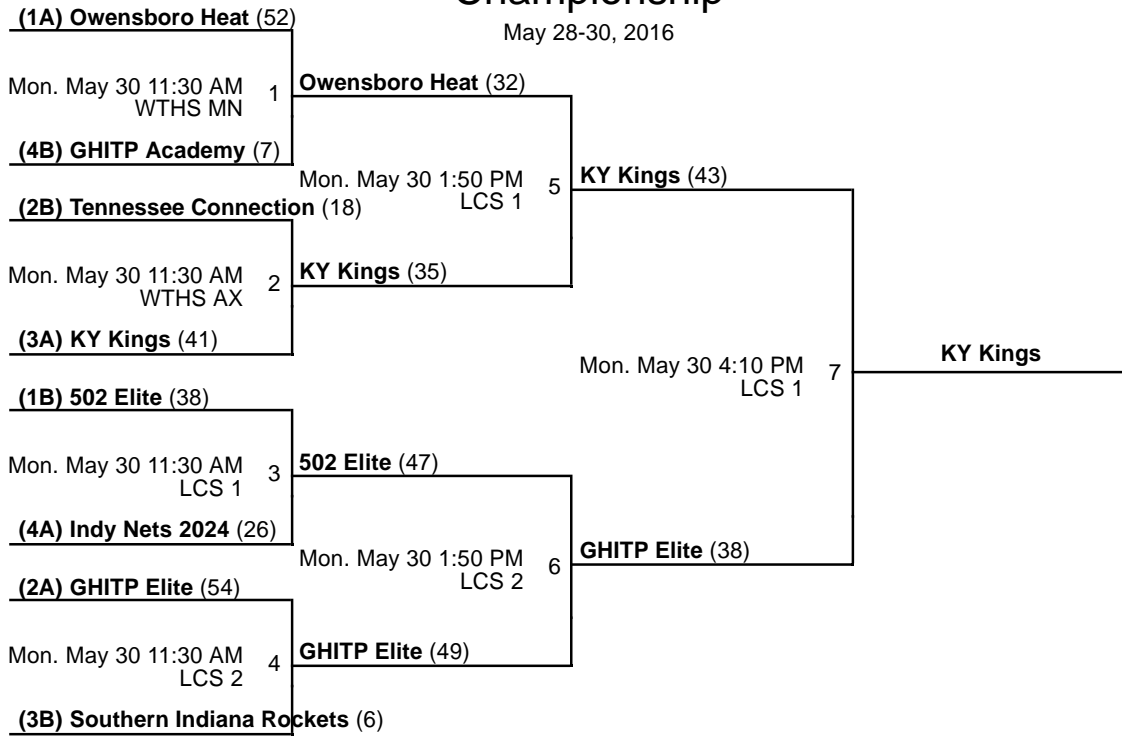

1 - Court 1

2 - Court 2

Powered by Exposure Basketball Events

3 Stripes Memorial Day Cardinal Classic

4th Grade Boys Championship

May 28-30, 2016

LCS 1 - Louisville Collegiate School Court 1 LCS 2 - Louisville Collegiate School Court 2
 WTHS AX - Waggener Traditional High School Auxiliary
 WTHS MN - Waggener Traditional High School Main