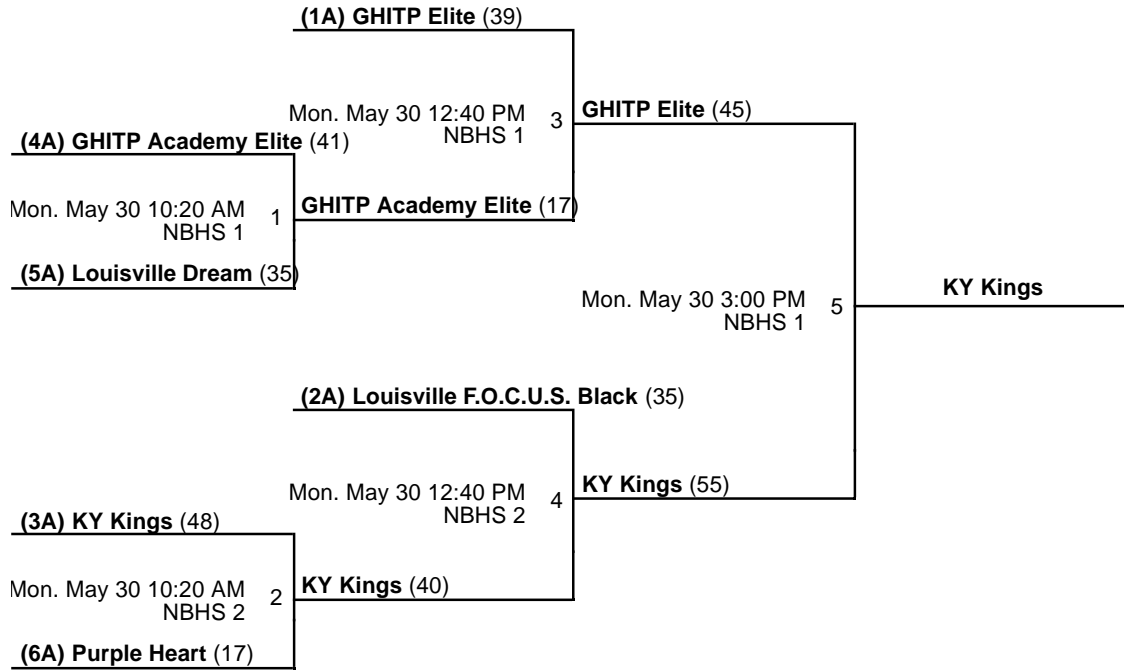

3 Stripes Memorial Day Cardinal Classic

3rd Grade Boys Championship

May 28-30, 2016

NBHS 1 - North Bullitt High School Court 1 NBHS 2 - North Bullitt High School Court 2

3 Stripes Memorial Day Cardinal Classic

May 28-30, 2016

4th Grade Boys

Pool A						
	W	L	PD	PA	PS	
A4 Owensboro Heat	3	0	23	92	115	1st
A1 GHITP Elite	2	1	27	95	127	2nd
A3 KY Kings	1	2	4	113	122	3rd
A2 Indy Nets 2024	0	3	-54	145	81	4th

Pool B						
	W	L	PD	PA	PS	
B2 502 Elite	2	1	20	37	96	1st
B3 Tennessee Connection	2	1	17	92	94	2nd
B4 Southern Indiana Rockets	1	2	-23	117	93	3rd
B1 GHITP Academy	1	2	-14	65	28	4th

Date	Time	Venue	Court	Home/Away	Score
Sat, 5/28	5:10 PM	NBHS	2	A1 vs A2	46 - 21
Sat, 5/28	6:20 PM	NBHS	2	A4 vs A3	36 - 28
Sun, 5/29	11:30 AM	NBHS	1	A2 vs A4	27 - 41
Sun, 5/29	11:30 AM	NBHS	2	A3 vs A1	36 - 44
Sun, 5/29	3:00 PM	MSC	B	A1 vs A4	37 - 38
Sun, 5/29	4:10 PM	NBHS	1	A3 vs A2	58 - 33

Date	Time	Venue	Court	Home/Away	Score
Sat, 5/28	11:20 AM	NBHS	2	B4 vs B3	34 - 51
Sat, 5/28	5:10 PM	NBHS	1	B1 vs B2	W - F
Sun, 5/29	12:40 PM	JTHS	1	B2 vs B4	49 - 28
Sun, 5/29	12:40 PM	JTHS	2	B3 vs B1	34 - 11
Sun, 5/29	3:00 PM	MSC	D	B1 vs B4	17 - 31
Sun, 5/29	3:00 PM	MSC	E	B3 vs B2	9 - 47

Venues

JTHS - Jeffersontown High School

MSC - MidAmerica Sports Center

NBHS - North Bullitt High School

Courts

B - Court B

D - Court D

E - Court E

1 - Court 1

2 - Court 2

Powered by Exposure Basketball Events