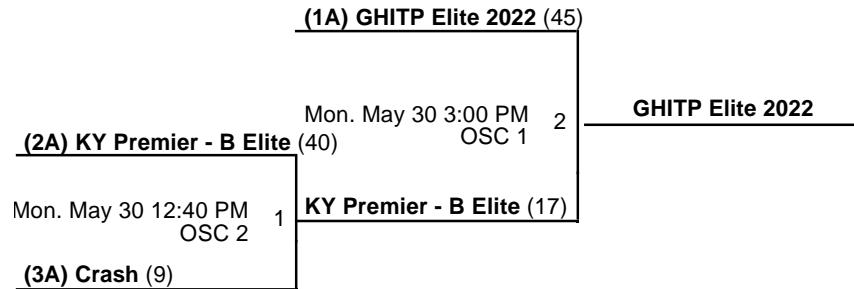

3 Stripes Memorial Day Cardinal Classic

6th Grade Girls
Championship

May 28-30, 2016

OSC 1 - Optimum Sports Complex Court 1

OSC 2 - Optimum Sports Complex Court 2

3 Stripes Memorial Day Cardinal Classic

May 28-30, 2016

7th Grade Girls

Pool A

	W	L	PD	PA	PS	
A1 River City Rockers	2	0	30	48	81	1st
A3 Louisville Jaguars	1	1	-16	74	55	2nd
A2 West Virginia Explosion	0	2	-14	73	59	3rd

Date	Time	Venue	Court	Home/Away	Score
Sat, 5/28	7:25 PM	NBHS	2	*A3 vs B3*	42 - 53
Sat, 5/28	7:30 PM	NBHS	1	A1 vs A2	38 - 28
Sun, 5/29	1:50 PM	LCS	1	A2 vs A3	31 - 35
Sun, 5/29	1:50 PM	LCS	2	*B2 vs A1*	3 - 42
Sun, 5/29	4:10 PM	LCS	1	A1 vs A3	43 - 20
Sun, 5/29	4:10 PM	LCS	2	*A2 vs B1*	25 - 30

Pool B (Exhibition)

	W	L	PD	PA	PS	
B1 KY Premier - B Elite	-	-	-	-	-	-
B2 Crash	-	-	-	-	-	-
B3 GHITP Elite 2022	-	-	-	-	-	-

Date	Time	Venue	Court	Home/Away	Score
Sat, 5/28	7:25 PM	NBHS	2	*A3 vs B3*	42 - 53
Sun, 5/29	1:50 PM	LCS	2	*B2 vs A1*	3 - 42
Sun, 5/29	4:10 PM	LCS	2	*A2 vs B1*	25 - 30

* Game(s) won't count against standings.

Venues

LCS - Louisville Collegiate School

NBHS - North Bullitt High School

Courts

1 - Court 1

2 - Court 2

Powered by Exposure Basketball Events