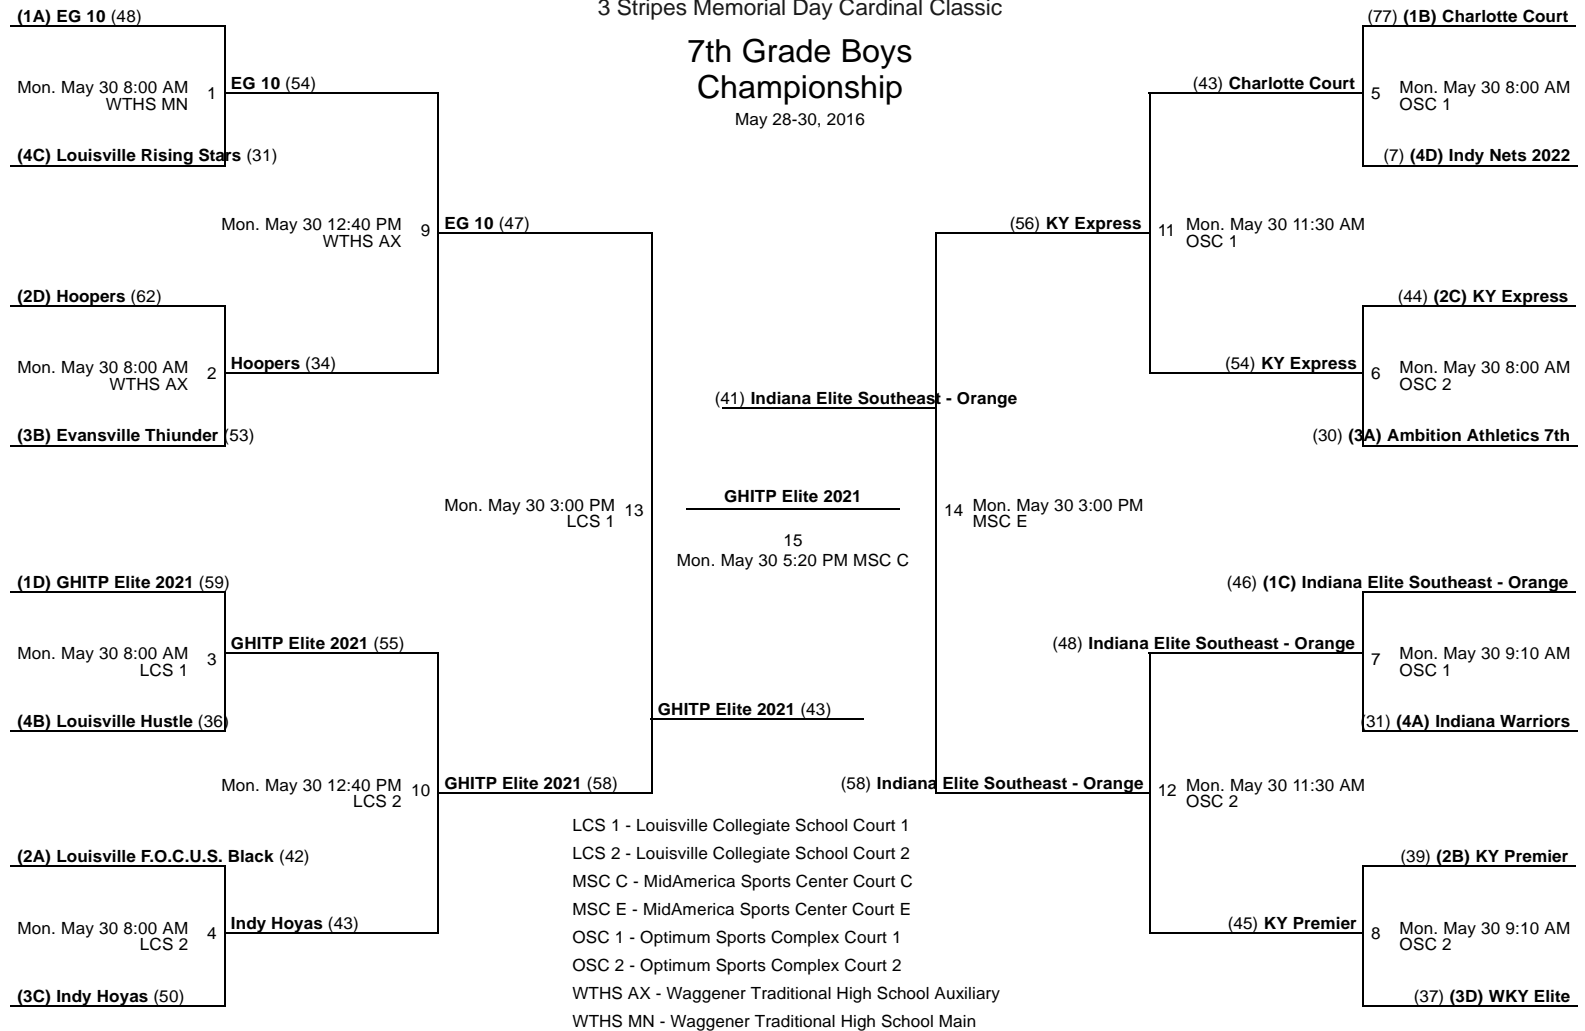

3 Stripes Memorial Day Cardinal Classic

May 28-30, 2016

7th Grade Boys

Pool A						
	W	L	PD	PA	PS	
A2 EG 10	3	0	60	58	168	1st
A1 Louisville F.O.C.U.S. Black	2	1	-14	133	90	2nd
A4 Ambition Athletics 7th	1	2	-16	127	99	3rd
A3 Indiana Warriors	0	3	-30	130	91	4th

Date	Time	Venue	Court	Home/Away	Score
Sat, 5/28	10:10 AM	LCS	1	A1 vs A2	13 - 62
Sat, 5/28	10:10 AM	LCS	2	A4 vs A3	40 - 34
Sat, 5/28	1:40 PM	LCS	1	A2 vs A4	59 - 27
Sat, 5/28	1:40 PM	LCS	2	A3 vs A1	39 - 43
Sun, 5/29	10:20 AM	LCS	1	A1 vs A4	34 - 32
Sun, 5/29	10:20 AM	LCS	2	A3 vs A2	18 - 47

Pool C						
	W	L	PD	PA	PS	
C4 Indiana Elite Southeast - Orange	3	0	31	124	158	1st
C3 KY Express	2	1	0	156	156	2nd
C2 Indy Hoyas	1	2	13	166	182	3rd
C1 Louisville Rising Stars	0	3	-44	156	106	4th

Date	Time	Venue	Court	Home/Away	Score
Sat, 5/28	9:00 AM	LCS	1	C1 vs C2	30 - 53
Sat, 5/28	9:00 AM	LCS	2	C4 vs C3	42 - 33
Sat, 5/28	12:30 PM	LCS	1	C2 vs C4	58 - 60
Sat, 5/28	12:30 PM	LCS	2	C3 vs C1	47 - 43
Sun, 5/29	8:00 AM	LCS	1	C1 vs C4	33 - 56
Sun, 5/29	8:00 AM	LCS	2	C3 vs C2	76 - 71

Pool B						
	W	L	PD	PA	PS	
B1 Charlotte Court	3	0	51	99	154	1st
B4 KY Premier	1	2	-7	137	130	2nd
B2 Evansville Thiunder	1	2	-12	159	143	3rd
B3 Louisville Hustle	1	2	-32	149	117	4th

Date	Time	Venue	Court	Home/Away	Score
Sat, 5/28	11:20 AM	LCS	1	B1 vs B2	62 - 38
Sat, 5/28	11:20 AM	LCS	2	B4 vs B3	54 - 35
Sat, 5/28	2:50 PM	LCS	1	B2 vs B4	56 - 43
Sat, 5/28	2:50 PM	LCS	2	B3 vs B1	28 - 46
Sun, 5/29	12:40 PM	LCS	1	B1 vs B4	46 - 33
Sun, 5/29	12:40 PM	LCS	2	B3 vs B2	54 - 49

Pool D						
	W	L	PD	PA	PS	
D1 GHITP Elite 2021	3	0	45	74	166	1st
D2 Hoopers	2	1	35	112	182	2nd
D3 WKY Elite	1	2	-20	130	122	3rd
D4 Indy Nets 2022	0	3	-60	219	65	4th

Date	Time	Venue	Court	Home/Away	Score
Sat, 5/28	7:30 PM	LCS	1	D1 vs D2	44 - 39
Sat, 5/28	7:30 PM	LCS	2	D4 vs D3	19 - 65
Sun, 5/29	3:00 PM	LCS	1	D3 vs D1	19 - 51
Sun, 5/29	3:00 PM	LCS	2	D2 vs D4	83 - 30
Sun, 5/29	5:20 PM	LCS	1	D1 vs D4	71 - 16
Sun, 5/29	5:20 PM	LCS	2	D3 vs D2	38 - 60

Venues

LCS - Louisville Collegiate School

Courts

1 - Court 1

2 - Court 2

3 Stripes Memorial Day Cardinal Classic

**7th Grade Boys
Championship**
May 28-30, 2016