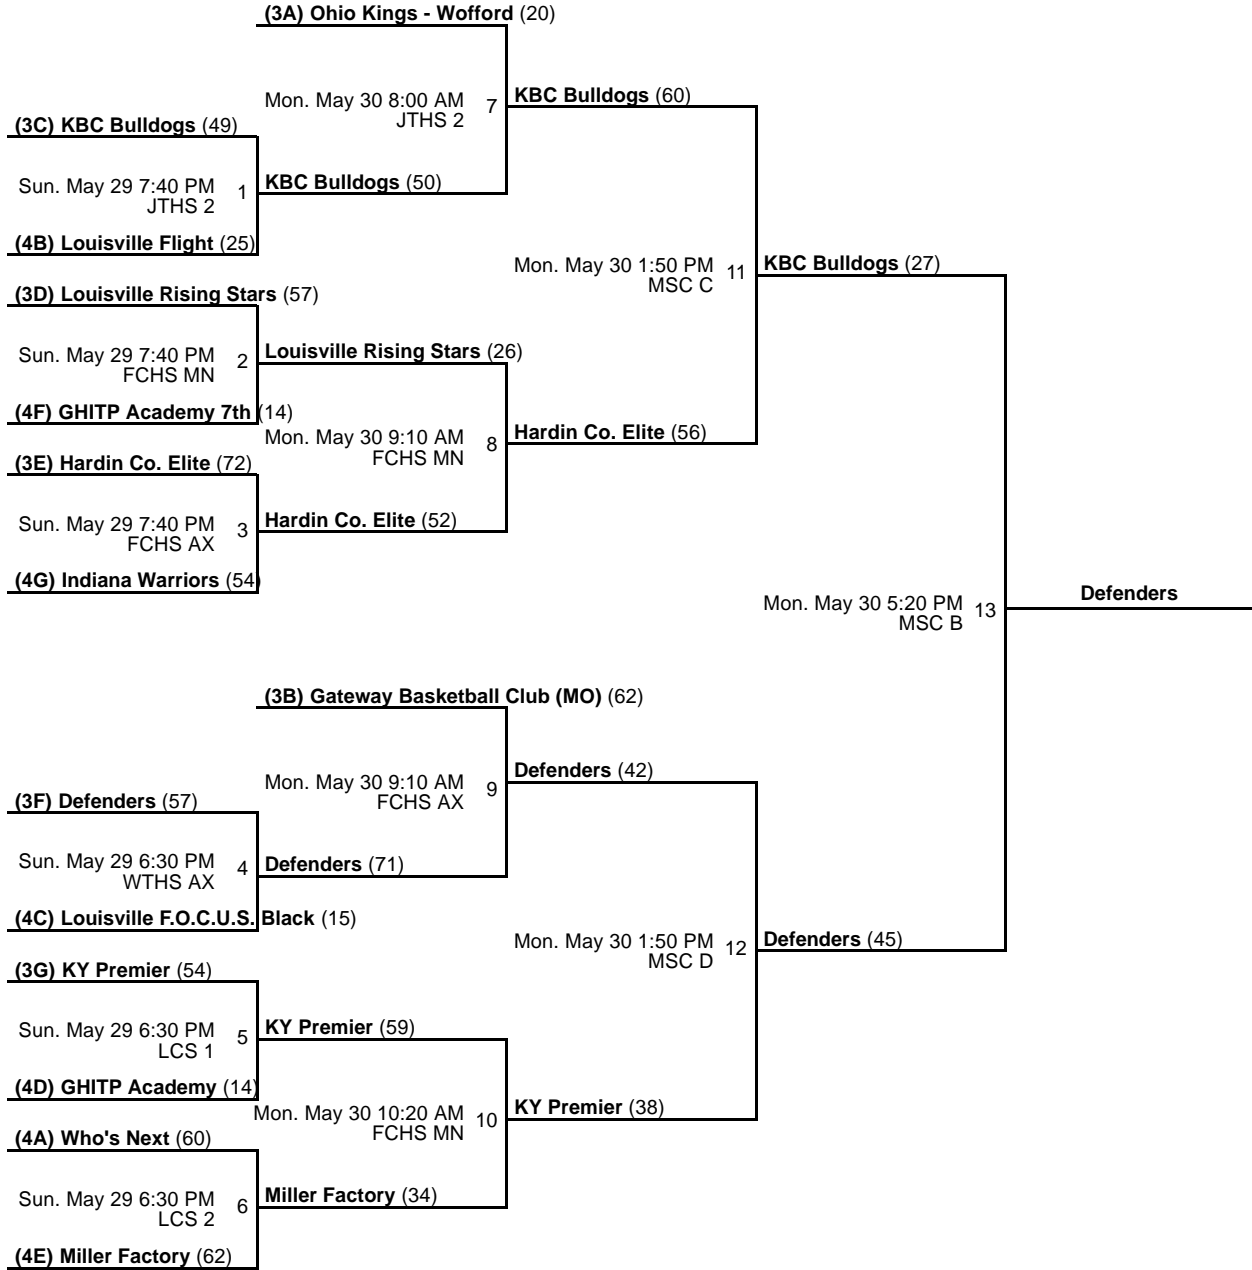

3 Stripes Memorial Day Cardinal Classic

8th Grade Boys Silver Championship

May 28-30, 2016

FCHS AX - Fern Creek High School Auxiliary FCHS MN - Fern Creek High School Main
JTHS 2 - Jeffersontown High School Court 2 LCS 1 - Louisville Collegiate School Court 1
LCS 2 - Louisville Collegiate School Court 2 MSC B - MidAmerica Sports Center Court B
MSC C - MidAmerica Sports Center Court C MSC D - MidAmerica Sports Center Court D
WTHS AX - Waggener Traditional High School Auxiliary