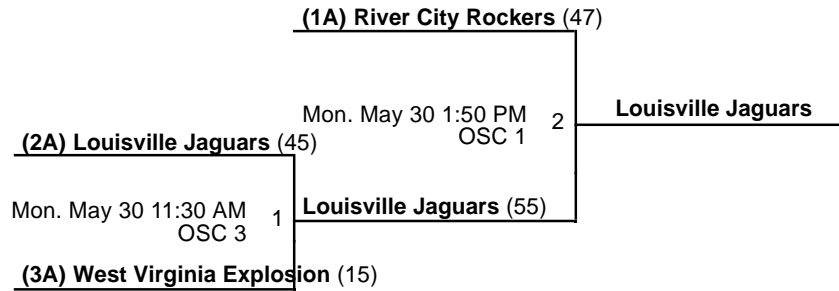

3 Stripes Memorial Day Cardinal Classic

May 28-30, 2016

7th Grade Girls

Pool A

	W	L	PD	PA	PS	
A1 River City Rockers	2	0	30	48	81	1st
A3 Louisville Jaguars	1	1	-16	74	55	2nd
A2 West Virginia Explosion	0	2	-14	73	59	3rd

Date	Time	Venue	Court	Home/Away	Score
Sat, 5/28	7:25 PM	NBHS	2	*A3 vs B3*	42 - 53
Sat, 5/28	7:30 PM	NBHS	1	A1 vs A2	38 - 28
Sun, 5/29	1:50 PM	LCS	1	A2 vs A3	31 - 35
Sun, 5/29	1:50 PM	LCS	2	*B2 vs A1*	3 - 42
Sun, 5/29	4:10 PM	LCS	1	A1 vs A3	43 - 20
Sun, 5/29	4:10 PM	LCS	2	*A2 vs B1*	25 - 30

Pool B (Exhibition)

	W	L	PD	PA	PS	
B1 KY Premier - B Elite	-	-	-	-	-	-
B2 Crash	-	-	-	-	-	-
B3 GHITP Elite 2022	-	-	-	-	-	-

Date	Time	Venue	Court	Home/Away	Score
Sat, 5/28	7:25 PM	NBHS	2	*A3 vs B3*	42 - 53
Sun, 5/29	1:50 PM	LCS	2	*B2 vs A1*	3 - 42
Sun, 5/29	4:10 PM	LCS	2	*A2 vs B1*	25 - 30

* Game(s) won't count against standings.

Venues

LCS - Louisville Collegiate School

NBHS - North Bullitt High School

Courts

1 - Court 1

2 - Court 2

Powered by Exposure Basketball Events

3 Stripes Memorial Day Cardinal Classic

7th Grade Girls
Championship

May 28-30, 2016

OSC 1 - Optimum Sports Complex Court 1

OSC 3 - Optimum Sports Complex Court 3