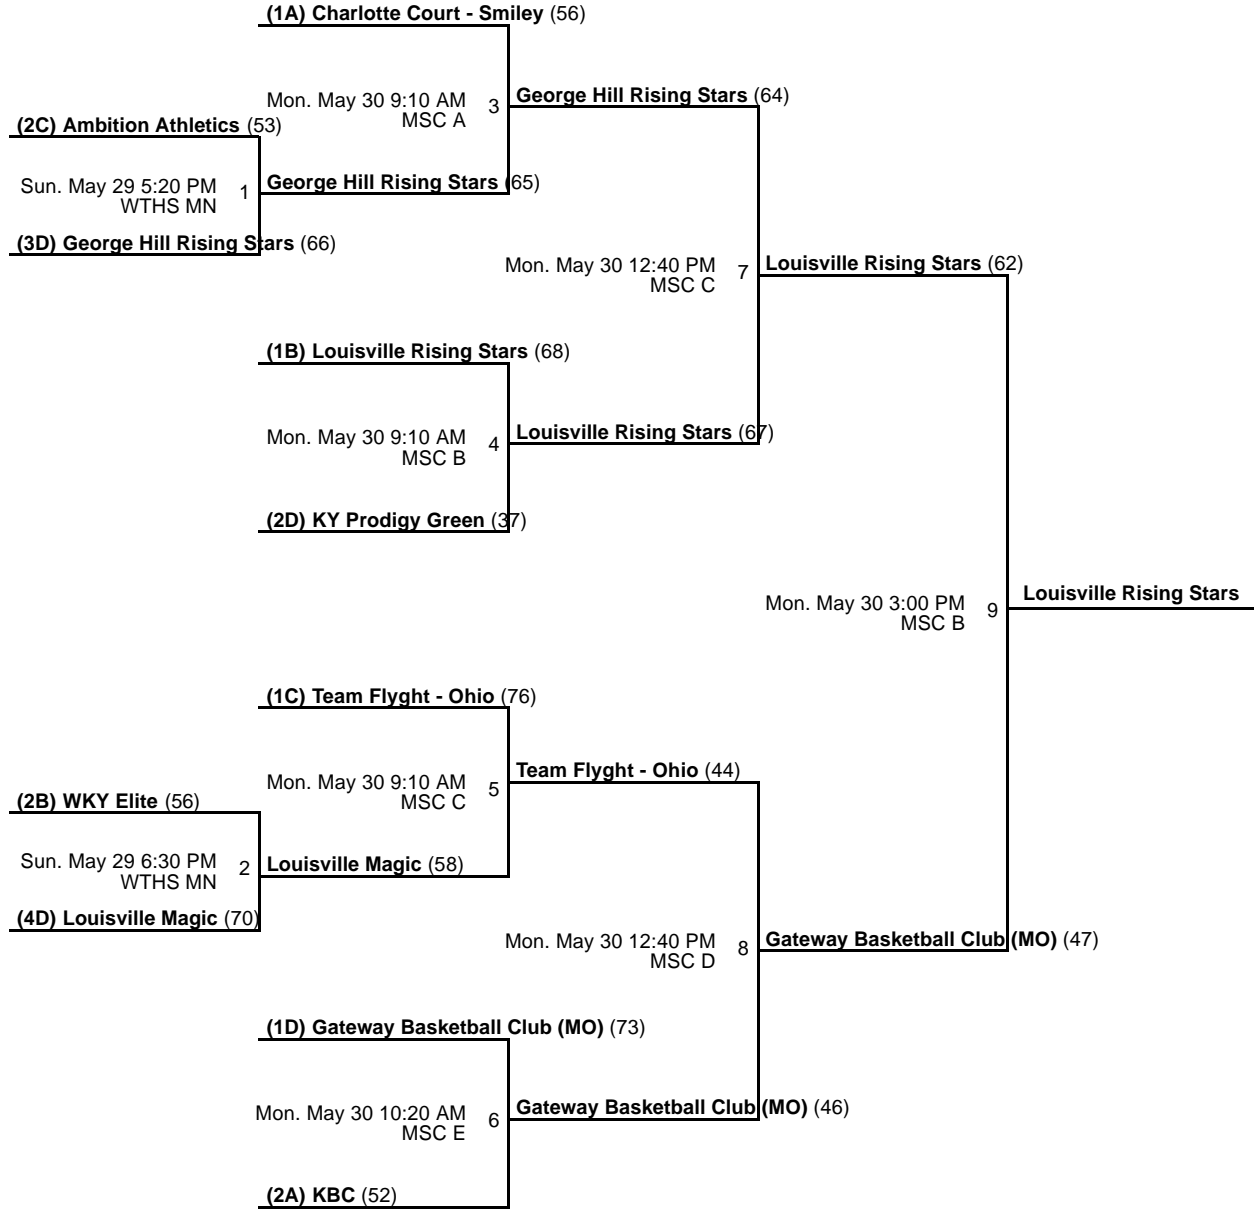

3 Stripes Memorial Day Cardinal Classic

9th Grade Boys Gold
Championship

May 28-30, 2016

MSC A - MidAmerica Sports Center Court A   MSC B - MidAmerica Sports Center Court B
MSC C - MidAmerica Sports Center Court C   MSC D - MidAmerica Sports Center Court D
MSC E - MidAmerica Sports Center Court E   WTHS MN - Waggener Traditional High School Main