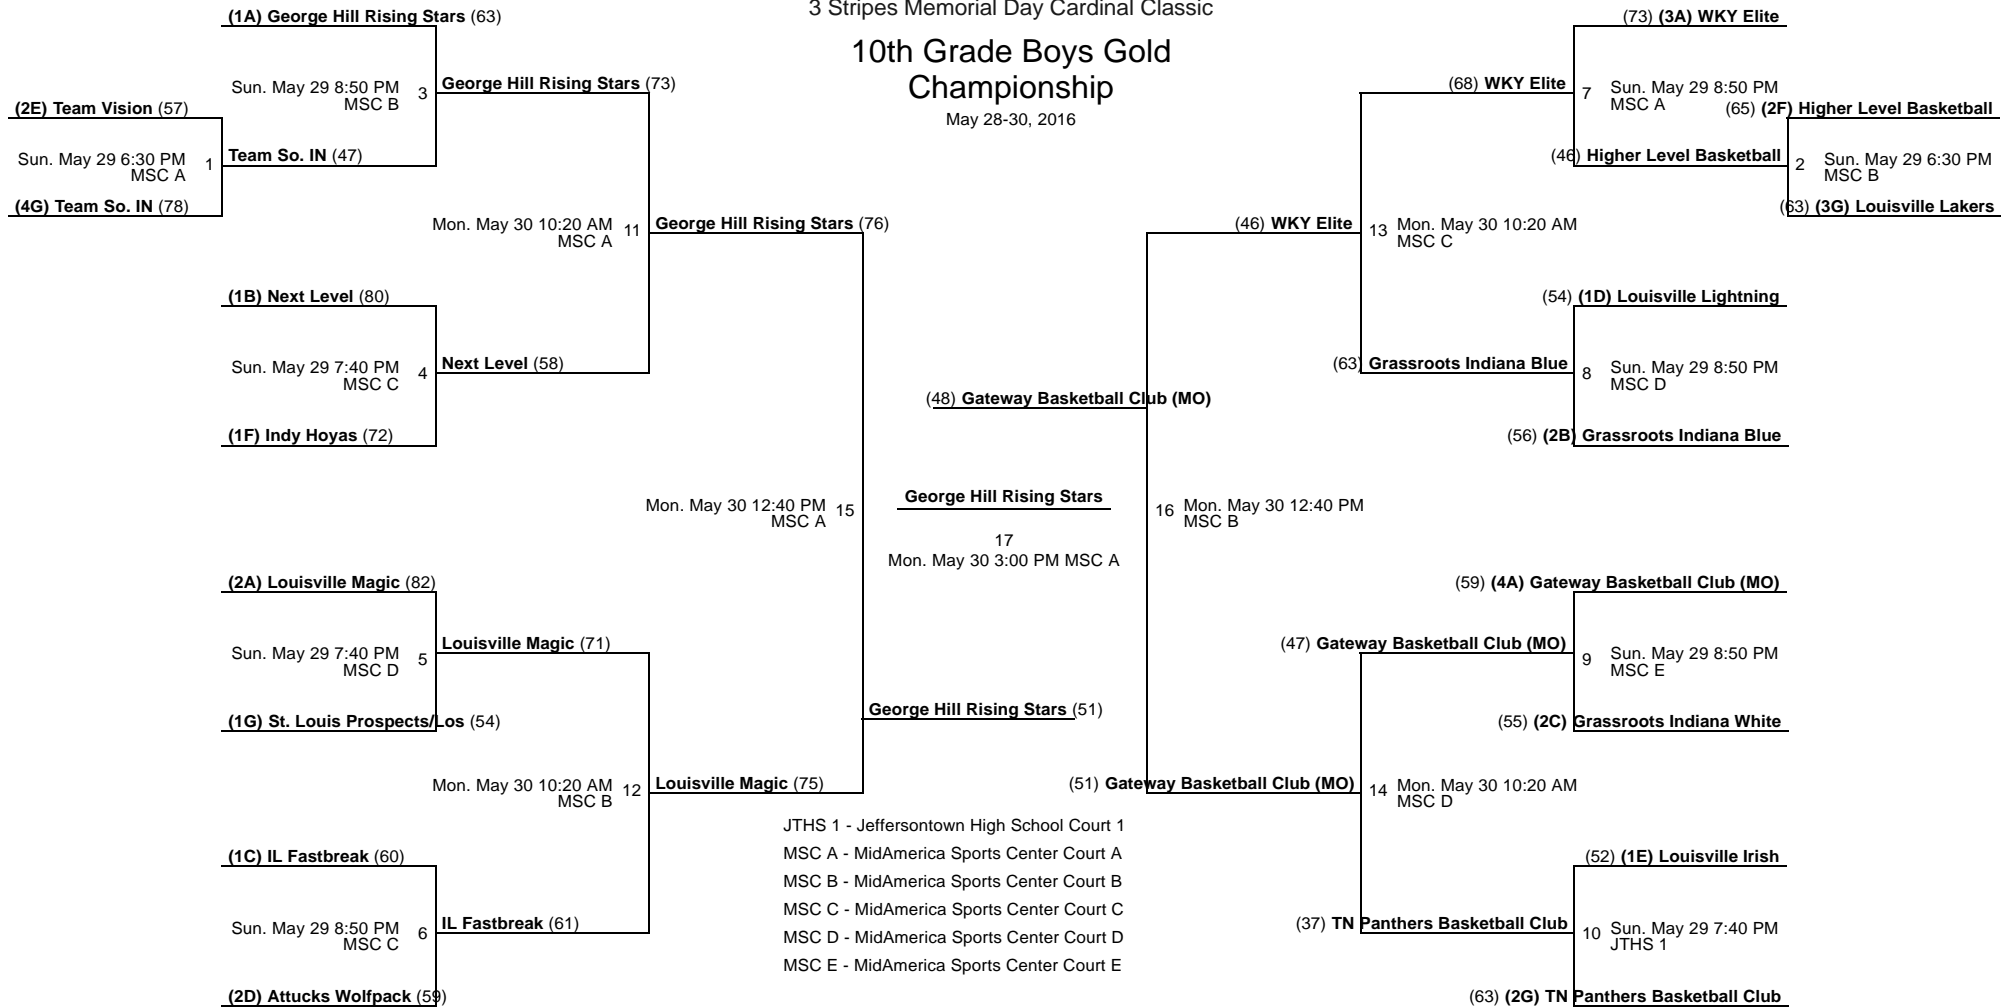

C - Court C

D - Court D

E - Court E

3 Stripes Memorial Day Cardinal Classic

10th Grade Boys Gold Championship

May 28-30, 2016

3 Stripes Memorial Day Cardinal Classic

10th Grade Boys Silver Championship