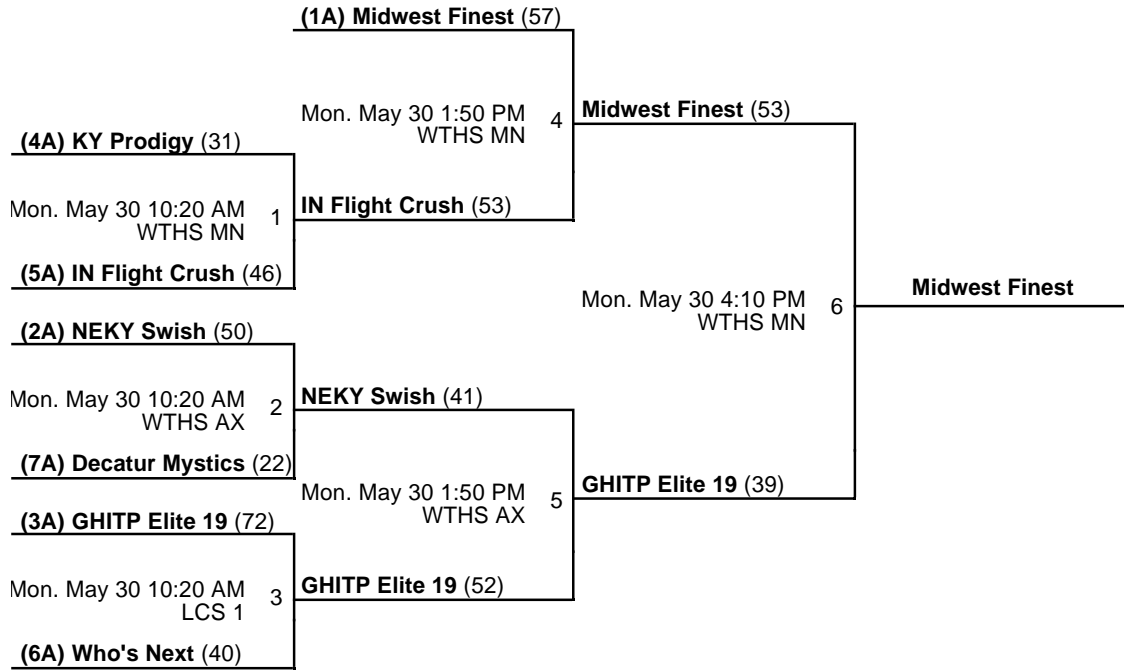

3 Stripes Memorial Day Cardinal Classic

May 28-30, 2016

9th Grade Girls

Pool A						
	W	L	PD	PA	PS	
A3 Midwest Finest	3	0	29	116	151	1st
A2 NEKY Swish	2	1	37	95	141	2nd
A5 GHITP Elite 19	2	1	13	148	158	3rd
A7 KY Prodigy	2	1	5	98	103	4th
A4 IN Flight Crush	1	2	1	152	161	5th
A6 Who's Next	0	2	-40	99	42	6th
A1 Decatur Mystics	0	3	-45	137	89	7th

Date	Time	Venue	Court	Home/Away	Score
Sat, 5/28	4:00 PM	JTHS	1	A1 vs A2	25 - 45
Sat, 5/28	4:00 PM	JTHS	2	A4 vs A3	48 - 54
Sat, 5/28	6:20 PM	JTHS	1	A5 vs A4	71 - 58
Sat, 5/28	6:20 PM	JTHS	2	A6 vs A7	13 - 41
Sat, 5/28	8:40 PM	JTHS	1	A2 vs A3	38 - 41
Sat, 5/28	8:40 PM	JTHS	2	A5 vs A1	57 - 34
Sun, 5/29	1:50 PM	JTHS	1	A7 vs A1	35 - 30
Sun, 5/29	1:50 PM	JTHS	2	A6 vs A2	29 - 58
Sun, 5/29	3:00 PM	JTHS	1	A3 vs A5	56 - 30
Sun, 5/29	4:10 PM	JTHS	2	A7 vs A4	27 - 55

Venues

JTHS - Jeffersontown High School

Courts

1 - Court 1

2 - Court 2

Powered by Exposure Basketball Events

3 Stripes Memorial Day Cardinal Classic

9th Grade Girls
Championship

May 28-30, 2016

LCS 1 - Louisville Collegiate School Court 1 WTHS AX - Waggener Traditional High School Auxiliary
WTHS MN - Waggener Traditional High School Main