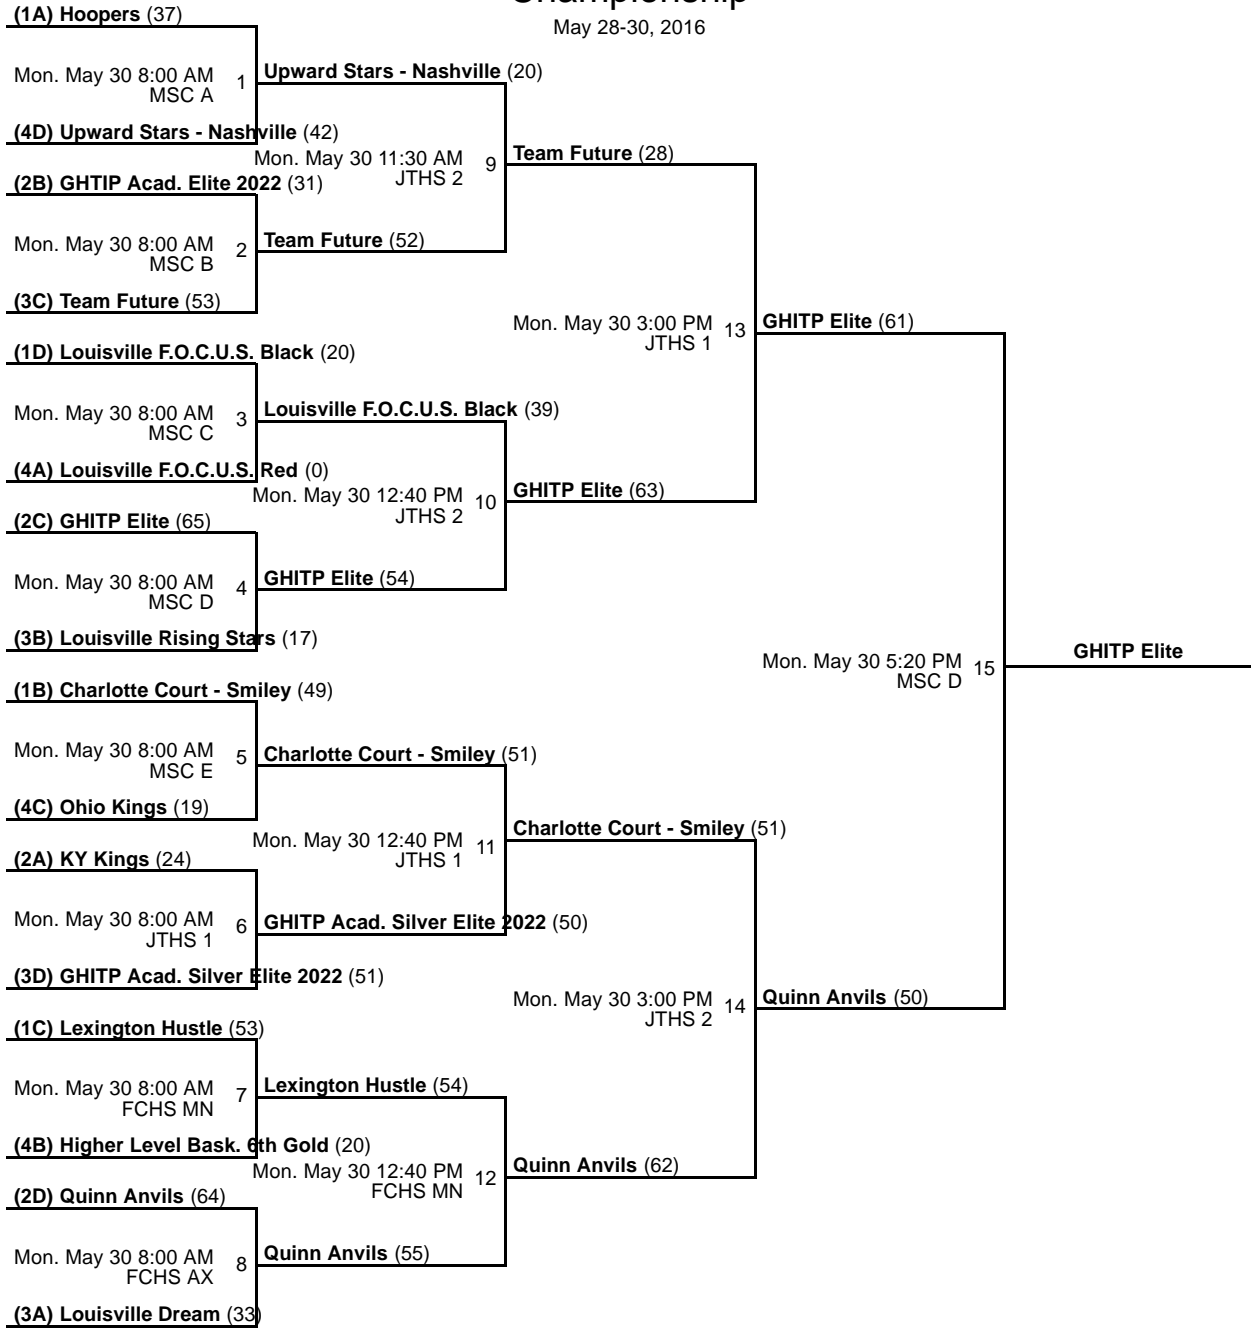

3 Stripes Memorial Day Cardinal Classic

6th Grade Boys Championship

May 28-30, 2016

FCHS AX - Fern Creek High School Auxiliary FCHS MN - Fern Creek High School Main
JTHS 1 - Jeffersontown High School Court 1 JTHS 2 - Jeffersontown High School Court 2
MSC A - MidAmerica Sports Center Court A MSC B - MidAmerica Sports Center Court B
MSC C - MidAmerica Sports Center Court C MSC D - MidAmerica Sports Center Court D
MSC E - MidAmerica Sports Center Court E