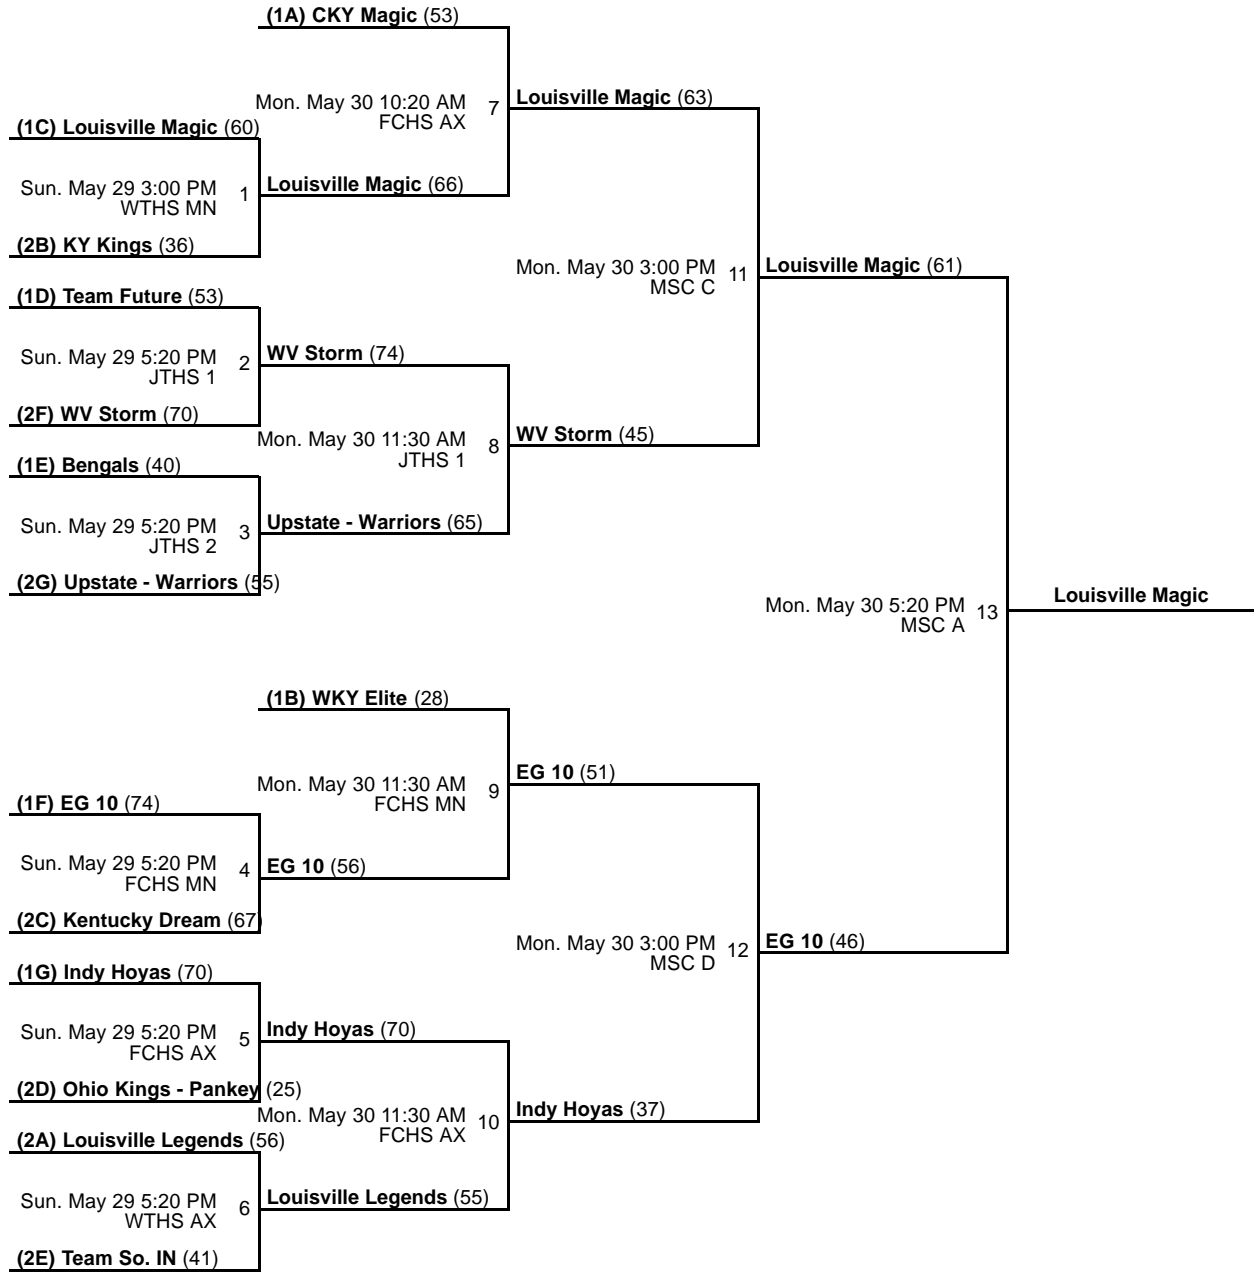

3 Stripes Memorial Day Cardinal Classic

8th Grade Boys Gold Championship

May 28-30, 2016

FCHS AX - Fern Creek High School Auxiliary FCHS MN - Fern Creek High School Main
JTHS 1 - Jeffersontown High School Court 1 JTHS 2 - Jeffersontown High School Court 2
MSC A - MidAmerica Sports Center Court A MSC C - MidAmerica Sports Center Court C
MSC D - MidAmerica Sports Center Court D WTHS AX - Waggener Traditional High School Auxiliary
WTHS MN - Waggener Traditional High School Main