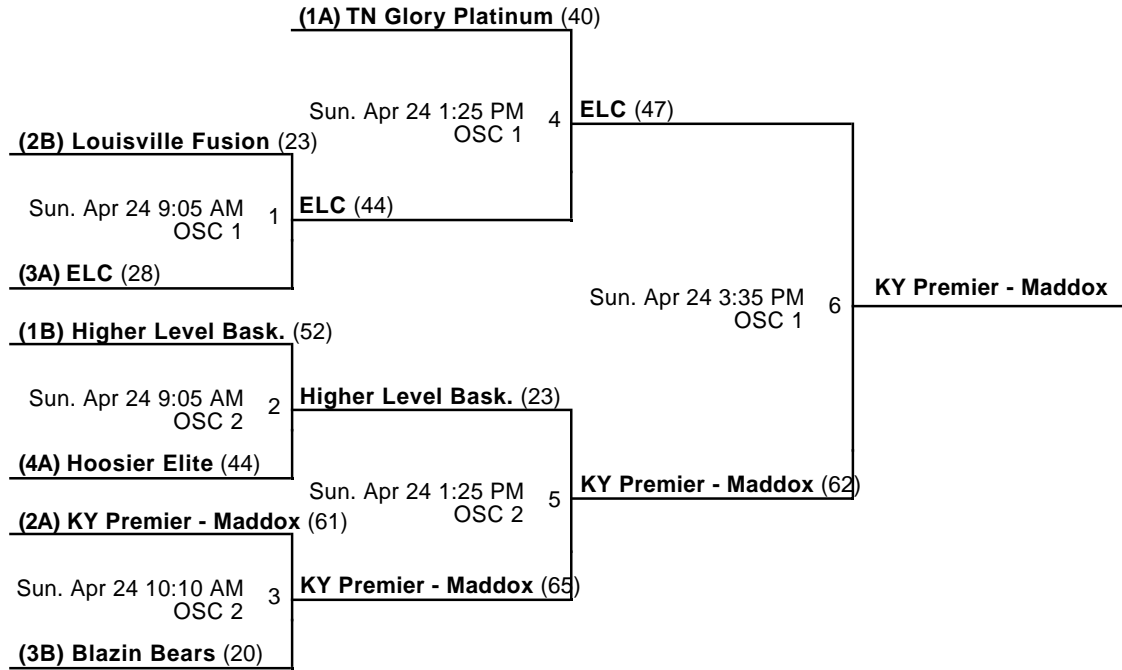

Bullitt East Charger Classic

High School Girls Championship

Apr 23-24, 2016

OSC 1 - Optimum Sports Complex Court 1 OSC 2 - Optimum Sports Complex Court 2