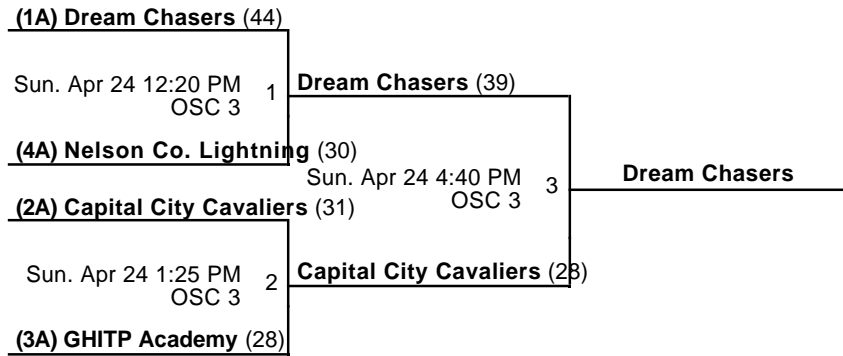

Venues

LCS - Louisville Collegiate School

Courts

1 - Court 1

2 - Court 2

Powered by Exposure Basketball Events

Bullitt East Charger Classic
5th Grade Boys Championship

Apr 23-24, 2016