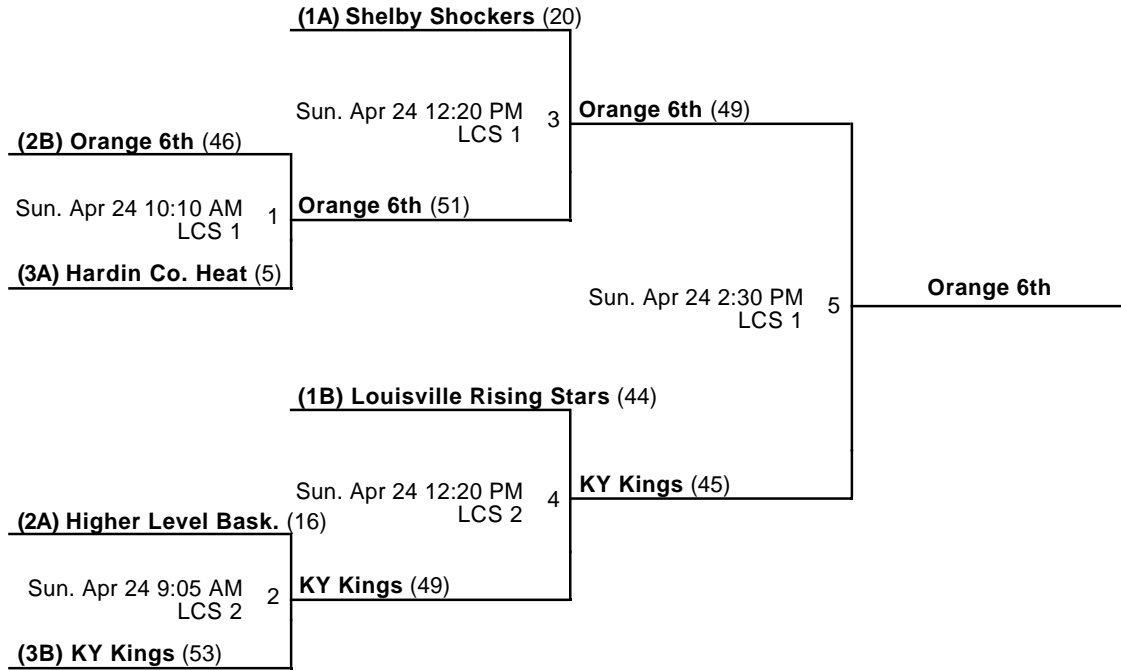

Date	Time	Venue	Court	Home/Away	Score
Sat, 4/23	2:40 PM	LCS	1	B1 vs B2	20 - 29
Sat, 4/23	6:00 PM	LCS	2	B2 vs B3	26 - 24
Sat, 4/23	8:10 PM	LCS	1	B3 vs B1	41 - 27

Venues

LCS - Louisville Collegiate School

SU - Spalding University

Courts

MN - Main

1 - Court 1

2 - Court 2

Powered by Exposure Basketball Events

Bullittt East Charger Classic
6th Grade Boys Championship
 Apr 23-24, 2016

LCS 1 - Louisville Collegiate School Court 1 LCS 2 - Louisville Collegiate School Court 2