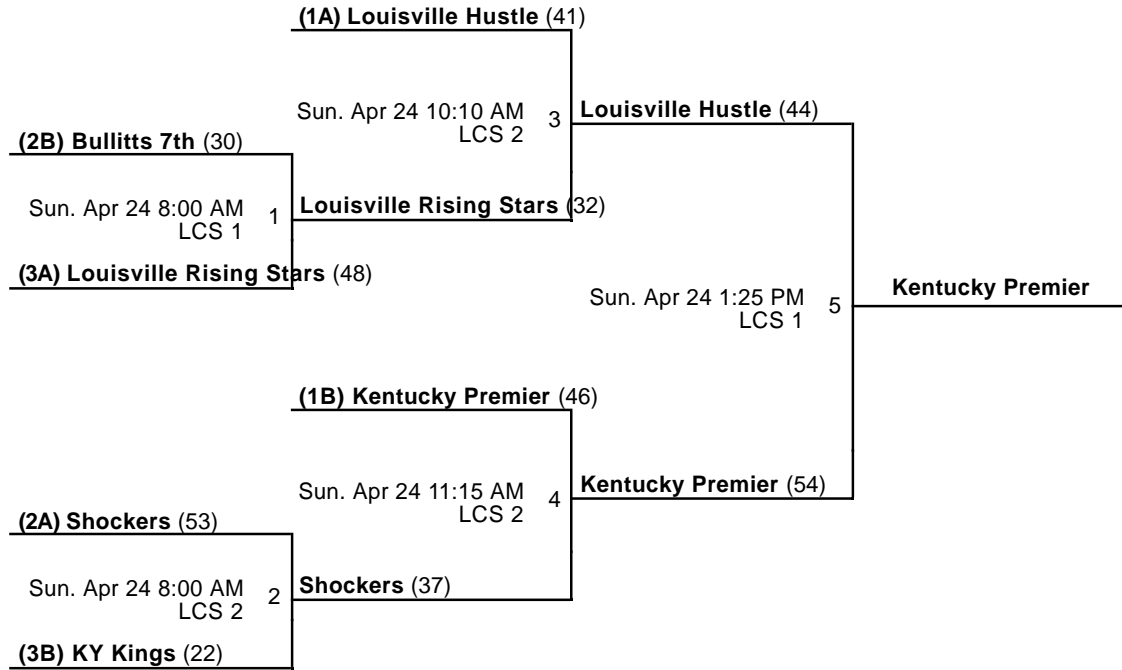

Venues

LCS - Louisville Collegiate School

OSC - Optimum Sports Complex

Courts

1 - Court 1

3 - Court 3

Powered by Exposure Basketball Events

Bullitt East Charger Classic
7th Grade Boys Championship
 Apr 23-24, 2016