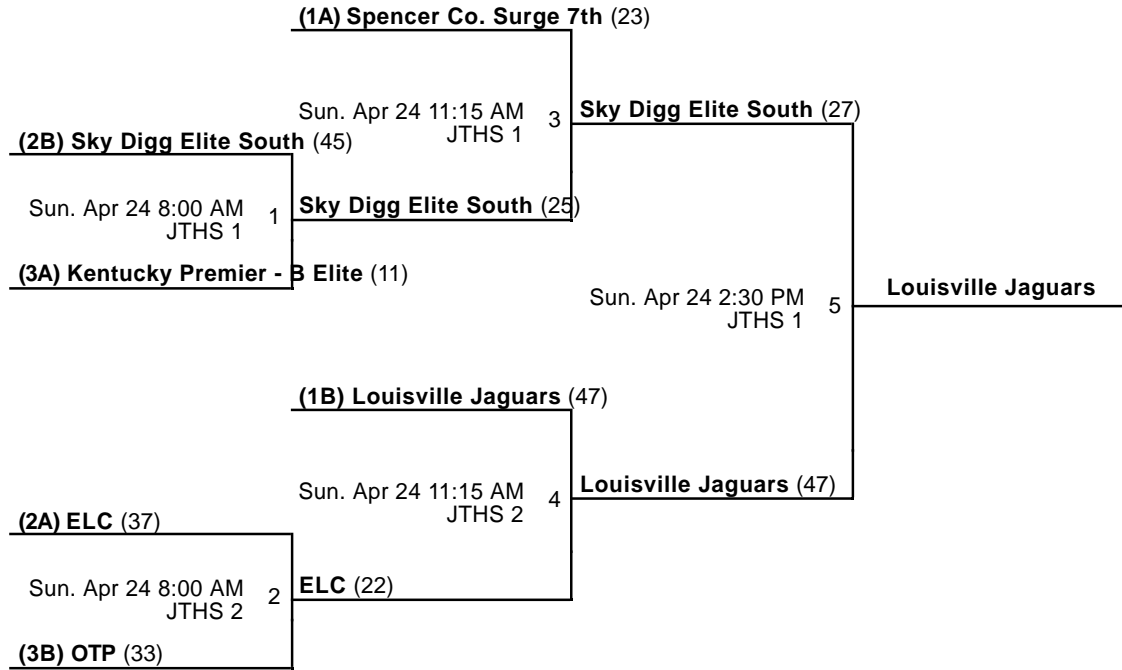

Courts

MN - Main

1 - Court 1

2 - Court 2

Powered by Exposure Basketball Events

Bullitt East Charger Classic
7th Grade Girls Championship
 Apr 23-24, 2016

JTHS 1 - Jeffersontown High School Court 1 JTHS 2 - Jeffersontown High School Court 2