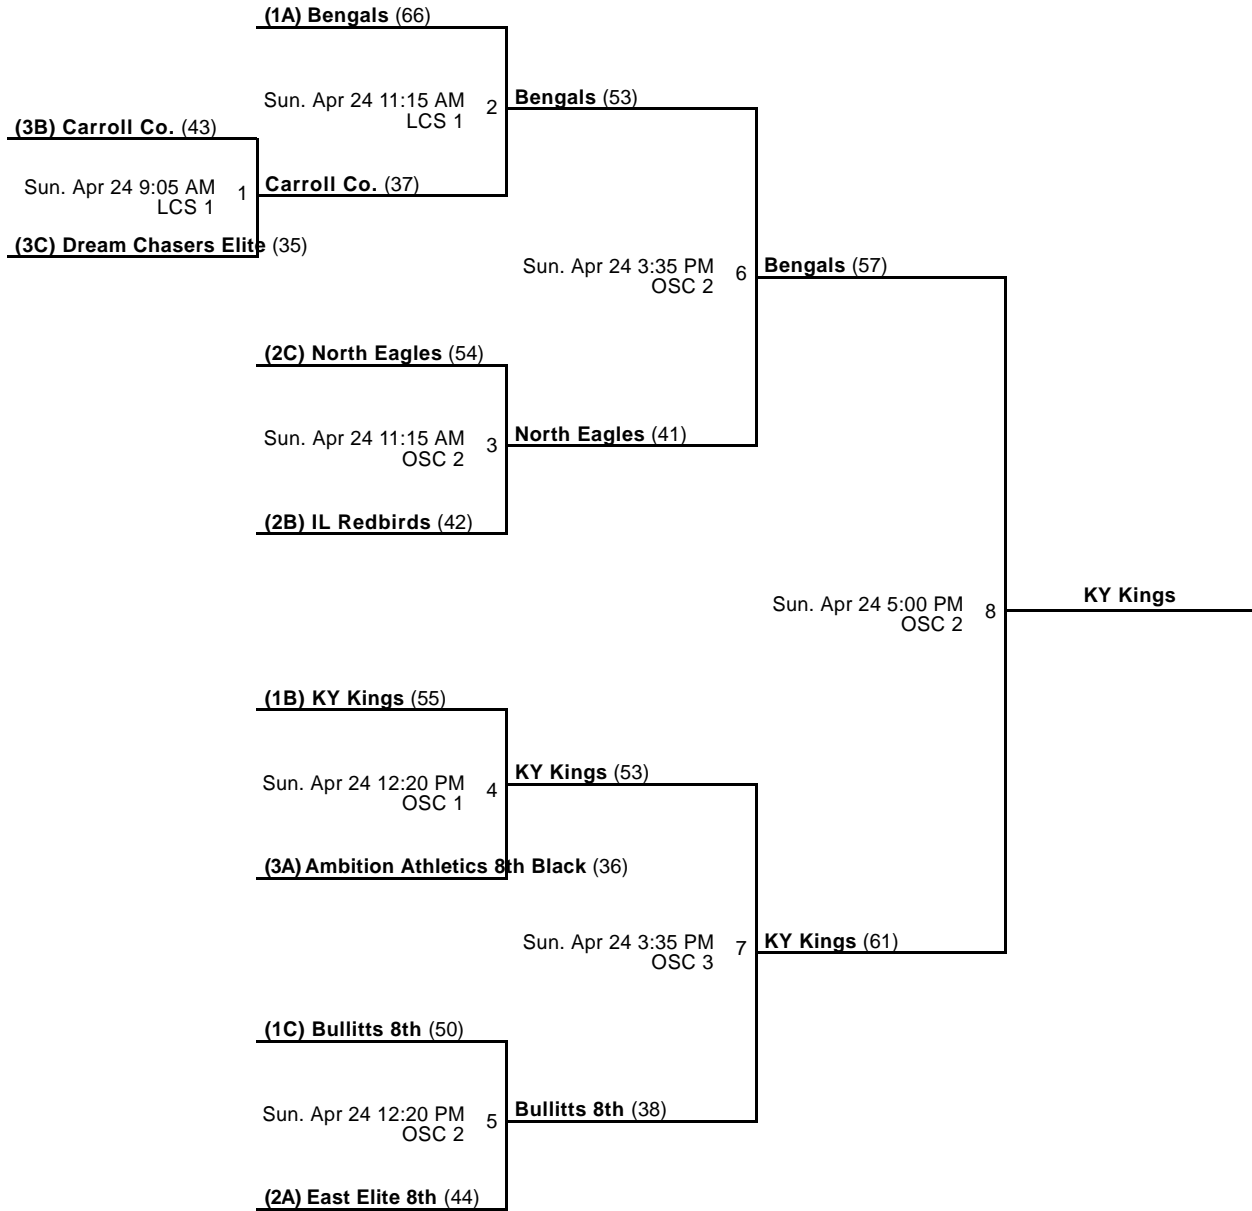

Bullitt East Charger Classic

Apr 23-24, 2016

8th Grade Boys

Pool A

	W	L	PD	PA	PS	
A2 Bengals	2	0	28	75	103	1st
A3 East Elite 8th	1	1	-8	88	80	2nd
A1 Ambition Athletics 8th Black	0	2	-20	113	93	3rd

Date	Time	Venue	Court	Home/Away	Score
Sat, 4/23	2:40 PM	LCS	2	A1 vs A2	47 - 61
Sat, 4/23	4:50 PM	LCS	2	A3 vs A1	52 - 46
Sat, 4/23	7:05 PM	LCS	1	A2 vs A3	42 - 28

Pool C

	W	L	PD	PA	PS	
C2 Bullitts 8th	2	0	9	91	100	1st
C3 North Eagles	1	1	17	80	102	2nd
C1 Dream Chasers Elite	0	2	-26	109	78	3rd

Date	Time	Venue	Court	Home/Away	Score
Sat, 4/23	3:45 PM	OSC	3	C1 vs C2	46 - 52
Sat, 4/23	6:00 PM	OSC	1	C3 vs C1	57 - 32
Sat, 4/23	8:10 PM	OSC	1	C2 vs C3	48 - 45

Pool B

	W	L	PD	PA	PS	
B1 KY Kings	2	0	32	93	130	1st
B3 IL Redbirds	1	1	-18	114	91	2nd
B2 Carroll Co.	0	2	-14	106	92	3rd

Date	Time	Venue	Court	Home/Away	Score
Sat, 4/23	3:45 PM	LCS	1	B1 vs B2	60 - 48
Sat, 4/23	6:00 PM	LCS	1	B3 vs B1	45 - 70
Sat, 4/23	7:30 PM	LCS	2	B2 vs B3	44 - 46

Venues

LCS - Louisville Collegiate School

OSC - Optimum Sports Complex

Courts

1 - Court 1

2 - Court 2

3 - Court 3

Powered by Exposure Basketball Events

Bullitt East Charger Classic
8th Grade Boys Championship
Apr 23-24, 2016

LCS 1 - Louisville Collegiate School Court 1   OSC 1 - Optimum Sports Complex Court 1
OSC 2 - Optimum Sports Complex Court 2   OSC 3 - Optimum Sports Complex Court 3