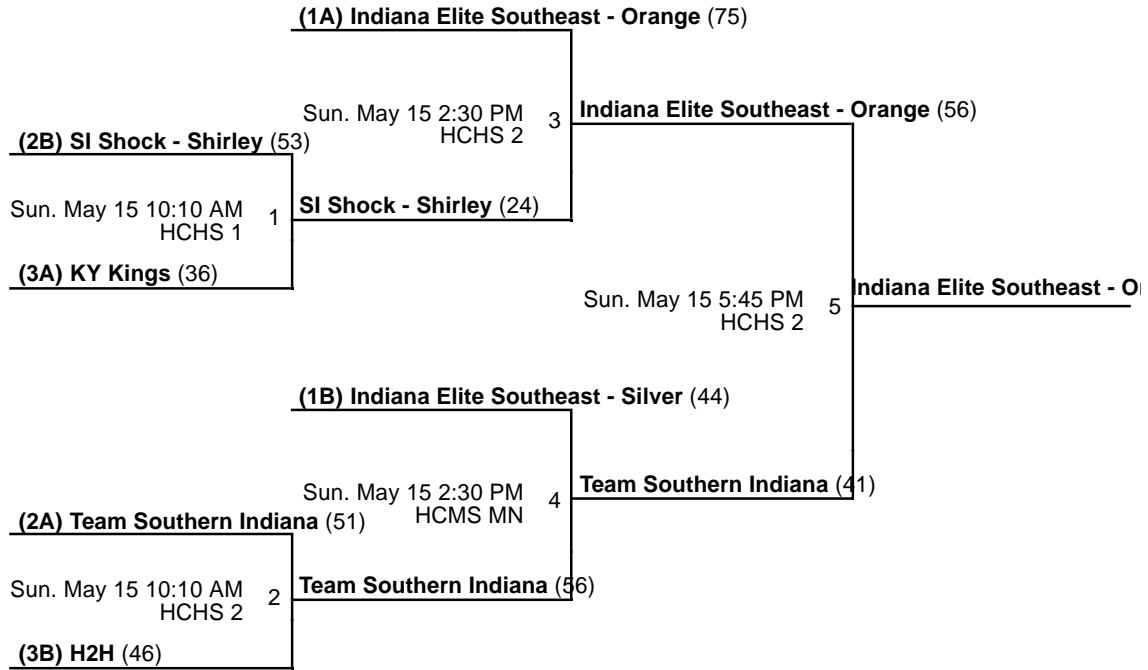

Henry County Roundball Classic

May 14-15, 2016

7th Grade Boys

Pool A						
	W	L	PD	PA	PS	
A1 Indiana Elite Southeast - Orange	2	0	24	67	123	1st
A3 Team Southern Indiana	1	1	16	79	118	2nd
A2 KY Kings	0	2	-40	139	44	3rd

Pool B						
	W	L	PD	PA	PS	
B1 Indiana Elite Southeast - Silver	2	0	35	71	111	1st
B2 SI Shock - Shirley	1	1	-15	107	87	2nd
B3 H2H	0	2	-20	121	101	3rd

Date	Time	Venue	Court	Home/Away	Score
Sat, 5/14	9:05 AM	HCMS	MN	A1 vs A2	70 - 18
Sat, 5/14	11:15 AM	HCMS	MN	A2 vs A3	26 - 69
Sat, 5/14	2:30 PM	HCHS	2	A3 vs A1	49 - 53

Date	Time	Venue	Court	Home/Away	Score
Sat, 5/14	9:05 AM	NCES	MN	B2 vs B3	61 - 56
Sat, 5/14	11:15 AM	NCES	MN	B3 vs B1	45 - 60
Sat, 5/14	1:25 PM	HCHS	2	B1 vs B2	51 - 26

Venues

HCHS - Henry County High School

HCMS - Henry County Middle School

NCES - New Castle Elementary School

Courts

MN - Main

2 - Court 2

Powered by Exposure Basketball Events

Henry County Roundball Classic

7th Grade Boys
Championship

May 14-15, 2016

HCHS 1 - Henry County High School Court 1 HCHS 2 - Henry County High School Court 2
HCMS MN - Henry County Middle School Main