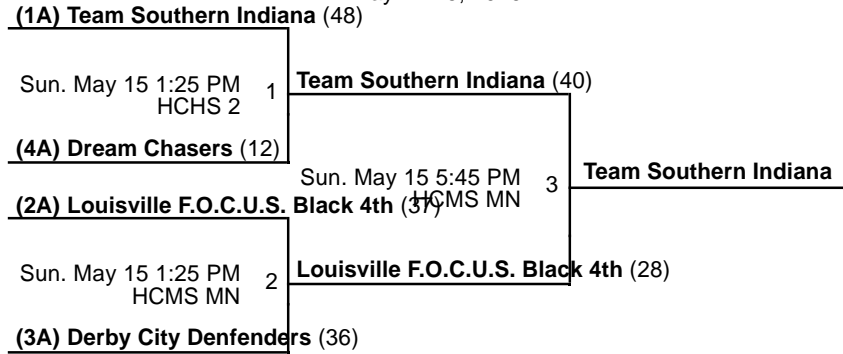

Venues

HCMS - Henry County Middle School

NCES - New Castle Elementary School

Courts

MN - Main

Powered by Exposure Basketball Events

Henry County Roundball Classic

4th Grade Boys
Championship

May 14-15, 2016

HCHS 2 - Henry County High School Court 2
HCMS MN - Henry County Middle School Main

Henry County Roundball Classic

May 14-15, 2016

5th Grade Boys

Pool A						
			W	L	PD	PA PS
A4	Louisville F.O.C.U.S. Red		2	0	24	53 100 1st
A1	KY Orange		1	1	14	63 77 2nd
A2	Team Southern Indiana		1	1	2	51 72 3rd
A3	GHITP Academy		0	2	-40	109 27 4th