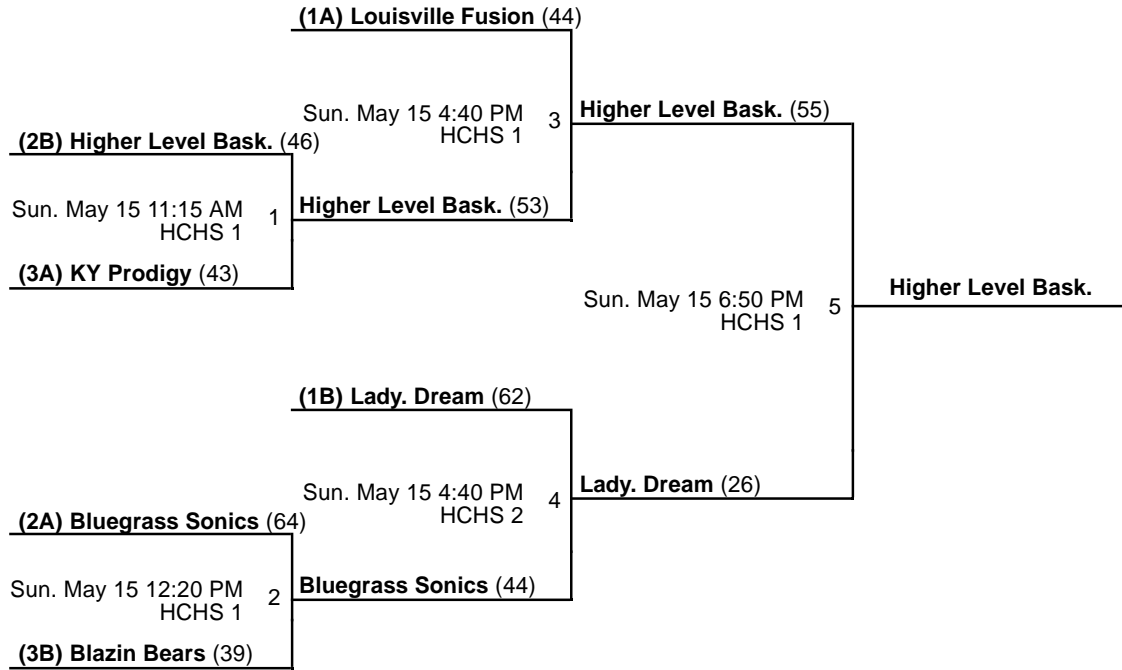

Henry County Roundball Classic

May 14-15, 2016

High School Girls

Pool A						
	W	L	PD	PA	PS	
A1 Louisville Fusion	2	0	34	84	118	1st
A3 Bluegrass Sonics	1	1	5	87	112	2nd
A2 KY Prodigy	0	2	-39	117	58	3rd

Date	Time	Venue	Court	Home/Away	Score
Sat, 5/14	8:00 AM	HCHS	2	A3 vs A1	49 - 64
Sat, 5/14	10:10 AM	HCHS	1	A1 vs A2	54 - 35
Sat, 5/14	12:20 PM	HCHS	2	A2 vs A3	23 - 63

Pool B						
	W	L	PD	PA	PS	
B3 Lady. Dream	2	0	29	57	99	1st
B1 Higher Level Bask.	1	1	-1	86	85	2nd
B2 Blazin Bears	0	2	-28	103	62	3rd

Date	Time	Venue	Court	Home/Away	Score
Sat, 5/14	12:20 PM	HCHS	1	B3 vs B1	45 - 36
Sat, 5/14	2:30 PM	NCES	MN	B1 vs B2	49 - 41
Sat, 5/14	5:45 PM	NCES	MN	B2 vs B3	21 - 54

Venues

HCHS - Henry County High School

NCES - New Castle Elementary School

Courts

MN - Main

1 - Court 1

2 - Court 2

Powered by Exposure Basketball Events

Henry County Roundball Classic

High School Girls Championship

May 14-15, 2016

HCHS 1 - Henry County High School Court 1 HCHS 2 - Henry County High School Court 2