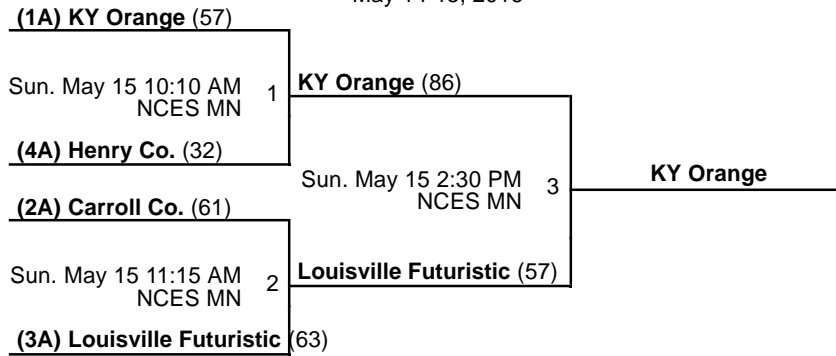

Henry County Roundball Classic

9th Grade Boys
Championship

May 14-15, 2016

NCES MN - New Castle Elementary School Main

Henry County Roundball Classic

May 14-15, 2016

10th Grade Boys

Pool A						
	W	L	PD	PA	PS	
A2 Dupont Hornets	2	0	17	131	148	1st
A3 Lou. Lakers	1	1	-1	125	124	2nd
A1 Henry Co.	0	2	-16	147	131	3rd

Pool B						
	W	L	PD	PA	PS	
B2 Future Bask. Program	2	0	35	110	173	1st
B3 Hardin Co. BCA	1	1	5	117	139	2nd
B1 Tri-State Warriors	0	2	-40	161	76	3rd

Date	Time	Venue	Court	Home/Away	Score
Sat, 5/14	8:00 AM	NCES	MN	A1 vs A2	71 - 83
Sat, 5/14	10:10 AM	NCES	MN	A2 vs A3	65 - 60
Sat, 5/14	12:20 PM	NCES	MN	A3 vs A1	64 - 60

Date	Time	Venue	Court	Home/Away	Score
Sat, 5/14	2:30 PM	HCHS	1	B1 vs B2	42 - 90
Sat, 5/14	4:40 PM	HCHS	1	B3 vs B1	71 - 34
Sat, 5/14	6:50 PM	HCHS	1	B2 vs B3	83 - 68

Venues

HCHS - Henry County High School

NCES - New Castle Elementary School

Courts

MN - Main

1 - Court 1

Powered by Exposure Basketball Events