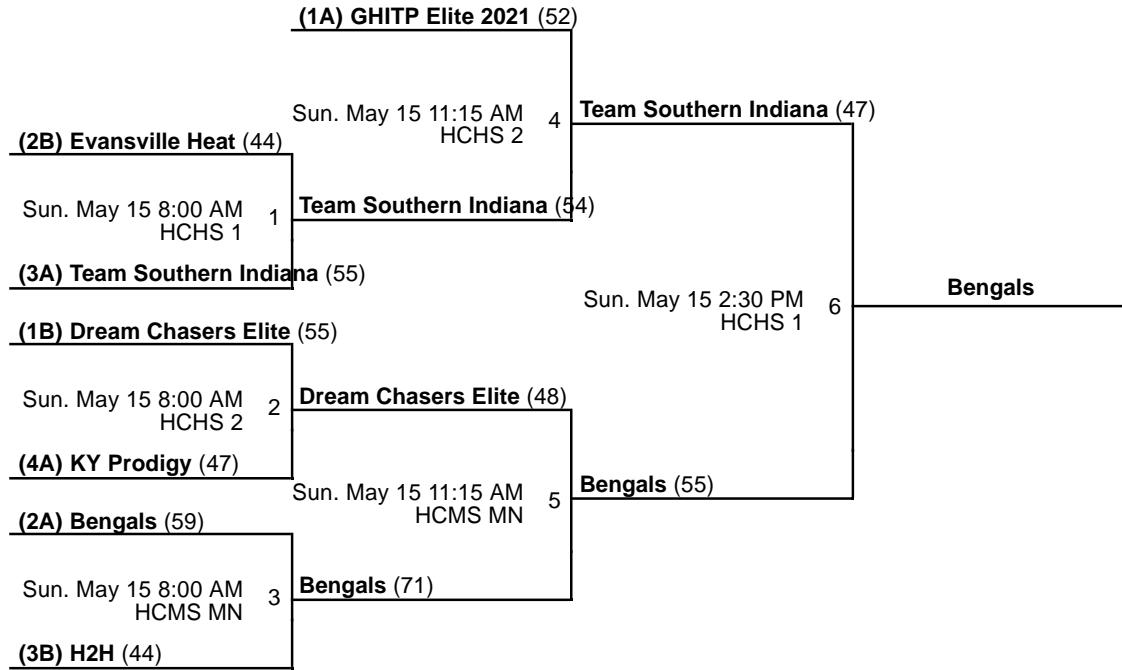

Henry County Roundball Classic

8th Grade Boys
Championship

May 14-15, 2016

HCHS 1 - Henry County High School Court 1 HCHS 2 - Henry County High School Court 2

HCMS MN - Henry County Middle School Main