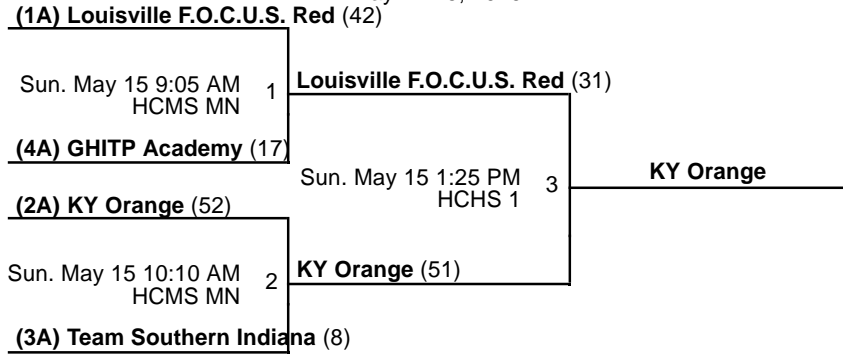

Venues

HCHS - Henry County High School

HCMS - Henry County Middle School

Courts

MN - Main

1 - Court 1

2 - Court 2

Powered by Exposure Basketball Events

Henry County Roundball Classic

5th Grade Boys
Championship

May 14-15, 2016

HCHS 1 - Henry County High School Court 1
 HCMS MN - Henry County Middle School Main

Henry County Roundball Classic

May 14-15, 2016

6th Grade Boys

Pool A						
	W	L	PD	PA	PS	
A3 Team Southern Indiana	2	0	23	54	88	1st
A1 GHITP Acad. Silver Elite 2022	1	1	17	59	98	2nd
A2 Shelby Shockers	0	2	-40	113	40	3rd

Pool B						
	W	L	PD	PA	PS	
B1 Kentucky Orange 6th	2	0	22	59	97	1st
B3 KY Premier	1	1	3	82	85	2nd
B2 Louisville F.O.C.U.S. Red 6th	0	2	-25	100	59	3rd