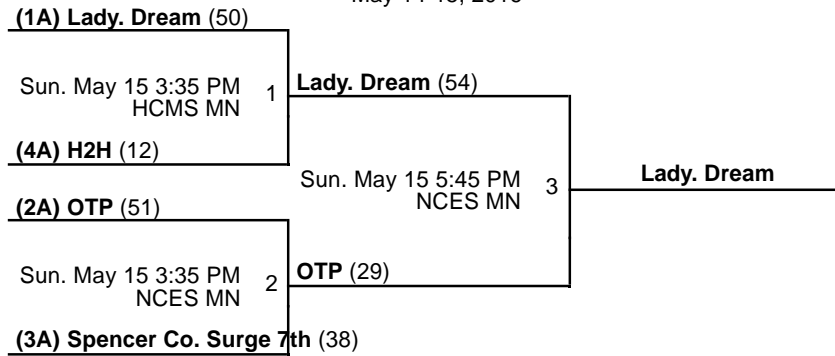

Henry County Roundball Classic

7th/8th Grade Girls
Championship

May 14-15, 2016

HCMS MN - Henry County Middle School Main

NCES MN - New Castle Elementary School Main

Henry County Roundball Classic

May 14-15, 2016

High School Girls

Pool A						
	W	L	PD	PA	PS	
A1 Louisville Fusion	2	0	34	84	118	1st
A3 Bluegrass Sonics	1	1	5	87	112	2nd
A2 KY Prodigy	0	2	-39	117	58	3rd

Date	Time	Venue	Court	Home/Away	Score
Sat, 5/14	8:00 AM	HCHS	2	A3 vs A1	49 - 64
Sat, 5/14	10:10 AM	HCHS	1	A1 vs A2	54 - 35
Sat, 5/14	12:20 PM	HCHS	2	A2 vs A3	23 - 63

Pool B						
	W	L	PD	PA	PS	
B3 Lady. Dream	2	0	29	57	99	1st
B1 Higher Level Bask.	1	1	-1	86	85	2nd
B2 Blazin Bears	0	2	-28	103	62	3rd

Date	Time	Venue	Court	Home/Away	Score
Sat, 5/14	12:20 PM	HCHS	1	B3 vs B1	45 - 36
Sat, 5/14	2:30 PM	NCES	MN	B1 vs B2	49 - 41
Sat, 5/14	5:45 PM	NCES	MN	B2 vs B3	21 - 54

Venues

HCHS - Henry County High School

NCES - New Castle Elementary School

Courts

MN - Main

1 - Court 1

2 - Court 2

Powered by Exposure Basketball Events