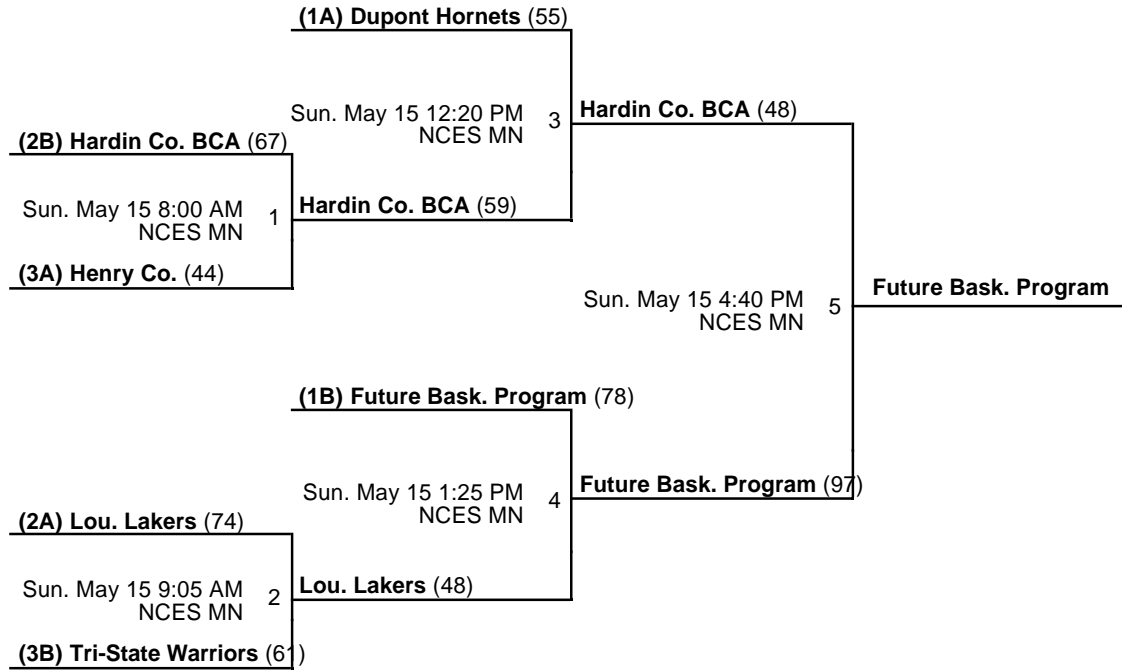

NCES - New Castle Elementary School

Courts

MN - Main

1 - Court 1

Powered by Exposure Basketball Events

Henry County Roundball Classic

10th Grade Boys
Championship

May 14-15, 2016