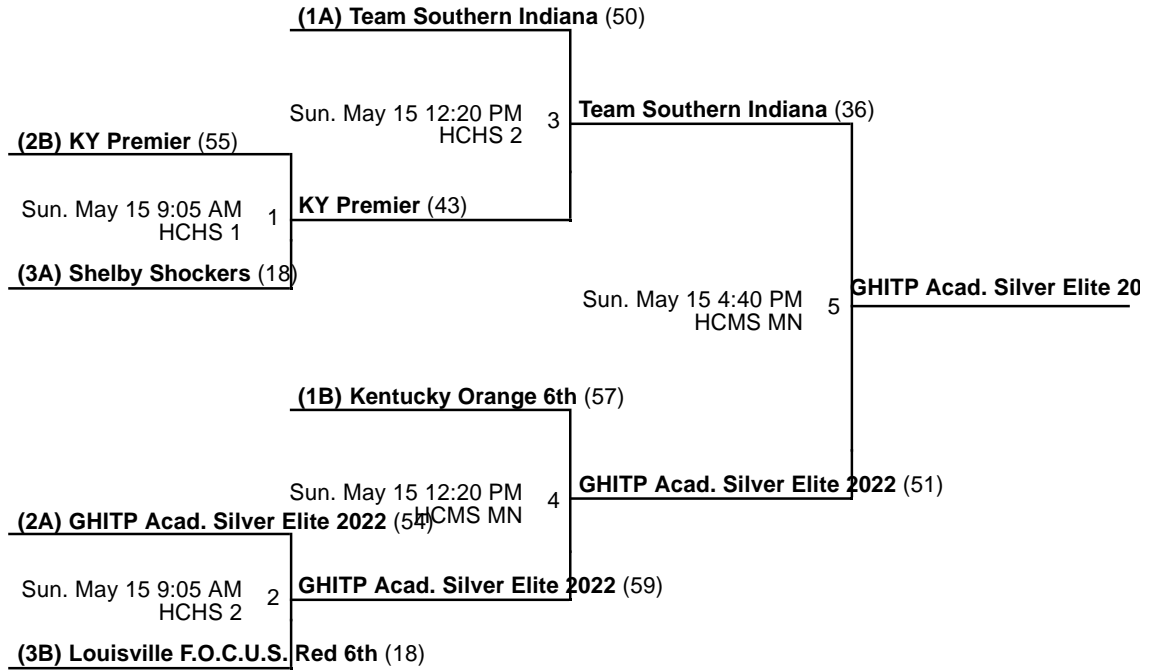

Henry County Roundball Classic

May 14-15, 2016

6th Grade Boys

Pool A						
	W	L	PD	PA	PS	
A3 Team Southern Indiana	2	0	23	54	88	1st
A1 GHITP Acad. Silver Elite 2022	1	1	17	59	98	2nd
A2 Shelby Shockers	0	2	-40	113	40	3rd

Pool B						
	W	L	PD	PA	PS	
B1 Kentucky Orange 6th	2	0	22	59	97	1st
B3 KY Premier	1	1	3	82	85	2nd
B2 Louisville F.O.C.U.S. Red 6th	0	2	-25	100	59	3rd

Date	Time	Venue	Court	Home/Away	Score
Sat, 5/14	12:20 PM	HCMS	MN	A1 vs A2	63 - 21
Sat, 5/14	2:30 PM	HCMS	MN	A3 vs A1	38 - 35
Sat, 5/14	4:40 PM	HCMS	MN	A2 vs A3	19 - 50

Date	Time	Venue	Court	Home/Away	Score
Sat, 5/14	3:35 PM	HCHS	2	B2 vs B3	40 - 45
Sat, 5/14	5:45 PM	HCMS	MN	B1 vs B2	55 - 19
Sat, 5/14	7:55 PM	HCHS	2	B3 vs B1	40 - 42

Venues

HCHS - Henry County High School

HCMS - Henry County Middle School

Courts

MN - Main

2 - Court 2

Powered by Exposure Basketball Events

Henry County Roundball Classic

6th Grade Boys
Championship

May 14-15, 2016

HCHS 1 - Henry County High School Court 1 HCHS 2 - Henry County High School Court 2
HCMS MN - Henry County Middle School Main