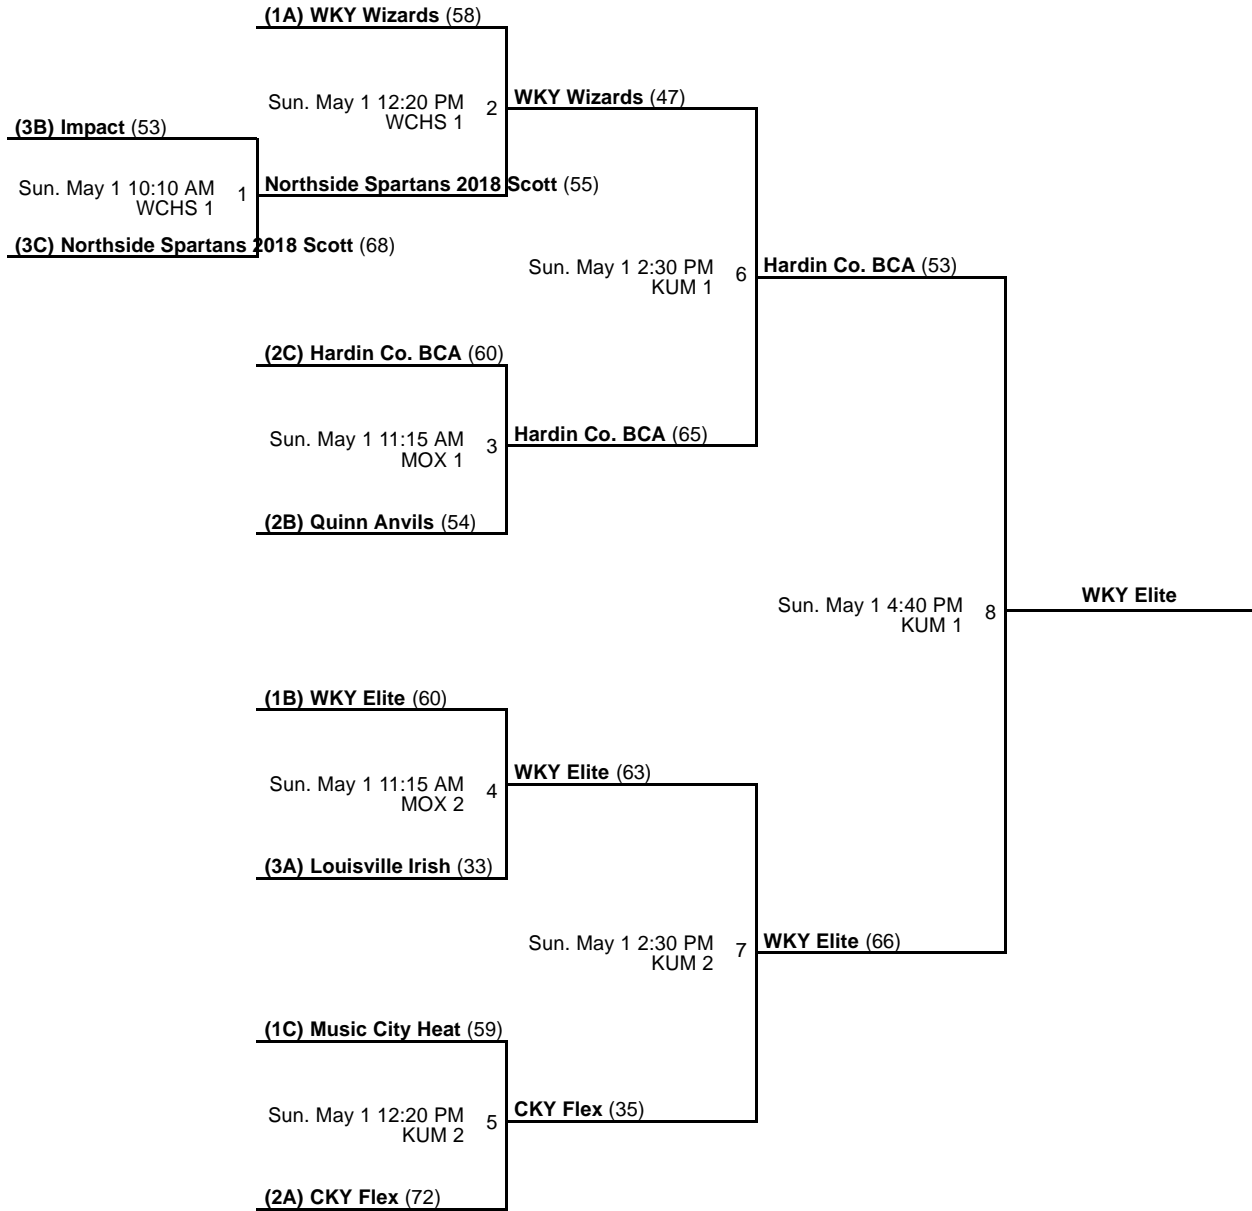

Hilltopper Hoopfest

Apr 30 - May 1, 2016

10th Grade Boys

Pool A

	W	L	PD	PA	PS	
A3 WKY Wizards	2	0	11	106	117	1st
A1 CKY Flex	1	1	7	108	115	2nd
A2 Louisville Irish	0	2	-18	115	97	3rd

Date	Time	Venue	Court	Home/Away	Score
Sat, 4/30	8:00 AM	MOX	1	A1 vs A2	61 - 45
Sat, 4/30	10:20 AM	MOX	1	A3 vs A1	63 - 54
Sat, 4/30	12:40 PM	MOX	1	A2 vs A3	52 - 54

Pool B

	W	L	PD	PA	PS	
B1 WKY Elite	2	0	40	85	141	1st
B2 Quinn Anvils	1	1	0	154	157	2nd
B3 Impact	0	2	-40	174	115	3rd

Date	Time	Venue	Court	Home/Away	Score
Sat, 4/30	8:00 AM	MOX	2	B3 vs B1	33 - 69
Sat, 4/30	10:20 AM	MOX	2	B1 vs B2	72 - 52
Sat, 4/30	12:40 PM	MOX	2	B2 vs B3	105 - 82

Pool C

	W	L	PD	PA	PS	
C3 Music City Heat	2	0	5	123	128	1st
C1 Hardin Co. BCA	1	1	1	133	134	2nd
C2 Northside Spartans 2018 Scott	0	2	-6	127	121	3rd

Date	Time	Venue	Court	Home/Away	Score
Sat, 4/30	1:50 PM	KUM	1	C2 vs C3	56 - 60
Sat, 4/30	4:10 PM	KUM	1	C3 vs C1	68 - 67
Sat, 4/30	7:40 PM	KUM	1	C1 vs C2	67 - 65

Venues

MOX - F.O. Moxley Community Center

KUM - Kummer - Little Recreation Center

Courts

1 - Court 1

2 - Court 2

Powered by Exposure Basketball Events

Hilltopper Hoopfest

10th Grade Boys Championship

Apr 30 - May 1, 2016

KUM 1 - Kummer - Little Recreation Center Court 1 KUM 2 - Kummer - Little Recreation Center Court 2
MOX 1 - F.O. Moxley Community Center Court 1 MOX 2 - F.O. Moxley Community Center Court 2
WCHS 1 - Warren Central High School Court 1