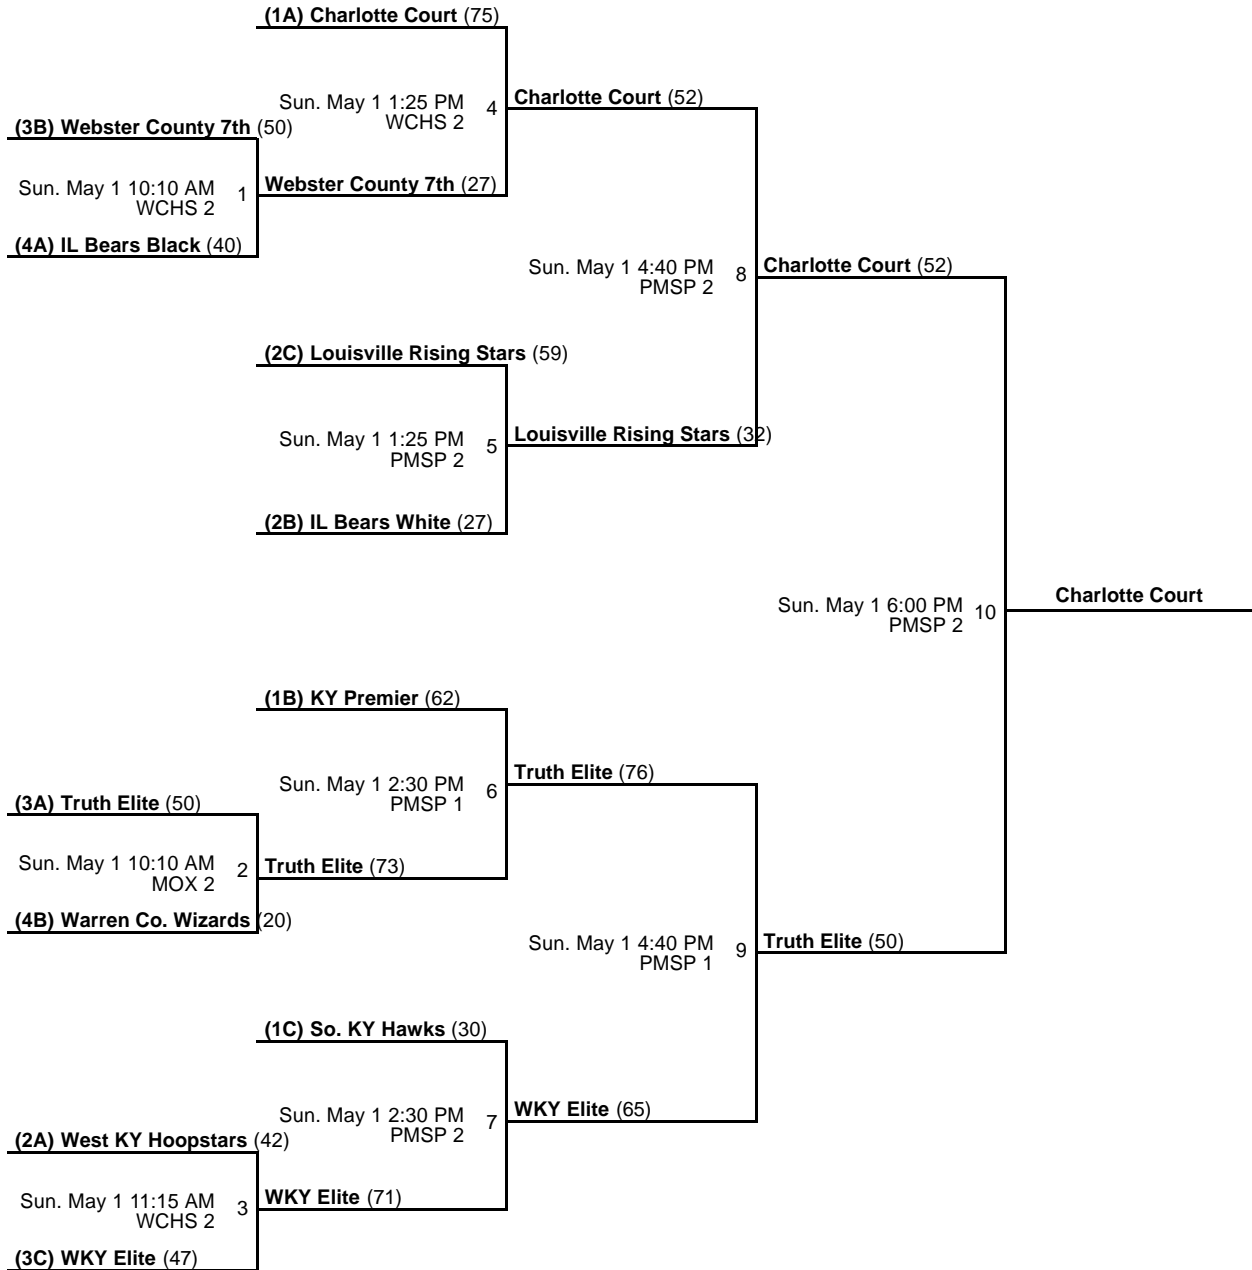

Hilltopper Hoopfest

Apr 30 - May 1, 2016

7th Grade Boys

Pool A						
	W	L	PD	PA	PS	
A2 Charlotte Court	2	0	40	59	118	1st
A1 West KY Hoopstars	1	1	-16	139	118	2nd
A4 Truth Elite	1	1	16	121	142	3rd
A3 IL Bears Black	0	2	-40	121	62	4th

Date	Time	Venue	Court	Home/Away	Score
Sat, 4/30	1:50 PM	MOX	1	A1 vs A2	39 - 64
Sat, 4/30	3:00 PM	MOX	2	A4 vs A3	67 - 42
Sat, 4/30	5:20 PM	MOX	1	A1 vs A4	79 - 75
Sat, 4/30	5:20 PM	MOX	2	A3 vs A2	20 - 54

Pool C						
	W	L	PD	PA	PS	
C1 So. KY Hawks	2	0	40	0	40	1st
C2 Louisville Rising Stars	1	1	0	20	20	2nd
C3 WKY Elite	0	2	-40	40	0	3rd

Date	Time	Venue	Court	Home/Away	Score
Sat, 4/30	3:00 PM	BGJH	MN	C3 vs C1	0 - 20
Sat, 4/30	5:00 PM	BGJH	MN	C1 vs C2	20 - 0
Sat, 4/30	7:00 PM	BGJH	MN	C2 vs C3	20 - 0

Pool B						
	W	L	PD	PA	PS	
B2 KY Premier	2	0	40	53	148	1st
B3 IL Bears White	1	1	-17	106	73	2nd
B4 Webster County 7th	1	1	4	98	102	3rd
B1 Warren Co. Wizards	0	2	-27	144	78	4th

Date	Time	Venue	Court	Home/Away	Score
Sat, 4/30	4:00 PM	PMSP	1	B1 vs B2	27 - 86
Sat, 4/30	5:00 PM	PMSP	1	B4 vs B3	44 - 47
Sat, 4/30	7:00 PM	PMSP	1	B3 vs B2	26 - 62
Sat, 4/30	7:00 PM	PMSP	2	B1 vs B4	51 - 58

Venues

BGJH - Bowling Green Jr. High School

MOX - F.O. Moxley Community Center

PMSP - Phil Moore Sports Park

Courts

MN - Main

1 - Court 1

2 - Court 2

Powered by Exposure Basketball Events

Hilltopper Hoopfest

7th Grade Boys Championship

Apr 30 - May 1, 2016

MOX 2 - F.O. Moxley Community Center Court 2 PMSP 1 - Phil Moore Sports Park Court 1
PMSP 2 - Phil Moore Sports Park Court 2 WCHS 2 - Warren Central High School Court 2