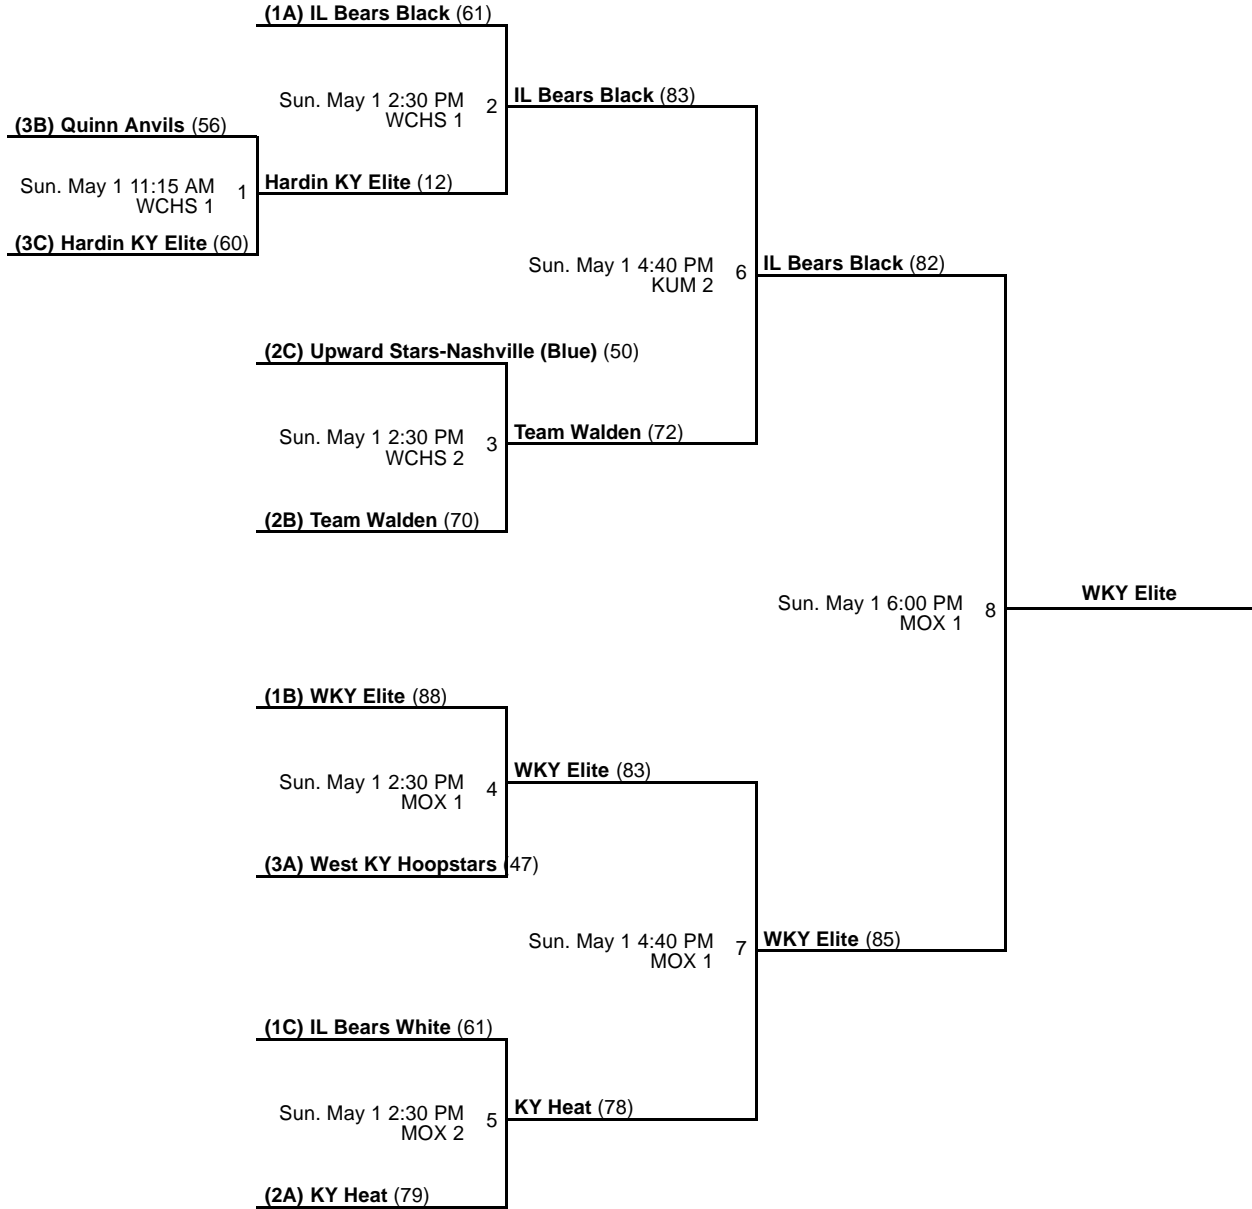

Hilltopper Hoopfest

Apr 30 - May 1, 2016

9th Grade Boys

Pool A

	W	L	PD	PA	PS	
A3 IL Bears Black	2	0	40	107	168	1st
A2 KY Heat	1	1	-16	169	135	2nd
A1 West KY Hoopstars	0	2	-24	149	122	3rd

Date	Time	Venue	Court	Home/Away	Score
Sat, 4/30	3:00 PM	KUM	1	A1 vs A2	73 - 77
Sat, 4/30	5:20 PM	KUM	1	A3 vs A1	72 - 49
Sat, 4/30	7:40 PM	MOX	1	A2 vs A3	58 - 96

Pool B

	W	L	PD	PA	PS	
B2 WKY Elite	2	0	32	113	178	1st
B1 Team Walden	1	1	-1	137	136	2nd
B3 Quinn Anvils	0	2	-31	158	94	3rd

Date	Time	Venue	Court	Home/Away	Score
Sat, 4/30	8:00 AM	KUM	2	B1 vs B2	72 - 84
Sat, 4/30	10:20 AM	KUM	2	B3 vs B1	53 - 64
Sat, 4/30	12:40 PM	KUM	2	B2 vs B3	94 - 41

Pool C

	W	L	PD	PA	PS	
C1 IL Bears White	2	0	39	103	142	1st
C3 Upward Stars-Nashville (Blue)	1	1	-12	117	105	2nd
C2 Hardin KY Elite	0	2	-27	124	97	3rd

Date	Time	Venue	Court	Home/Away	Score
Sat, 4/30	3:00 PM	KUM	2	C1 vs C2	71 - 51
Sat, 4/30	5:20 PM	KUM	2	C3 vs C1	52 - 71
Sat, 4/30	7:40 PM	MOX	2	C2 vs C3	46 - 53

Venues

MOX - F.O. Moxley Community Center

KUM - Kummer - Little Recreation Center

Courts

1 - Court 1

2 - Court 2

Powered by Exposure Basketball Events

Hilltopper Hoopfest

9th Grade Boys Championship

Apr 30 - May 1, 2016

KUM 2 - Kummer - Little Recreation Center Court 2 MOX 1 - F.O. Moxley Community Center Court 1
MOX 2 - F.O. Moxley Community Center Court 2 WCHS 1 - Warren Central High School Court 1
WCHS 2 - Warren Central High School Court 2