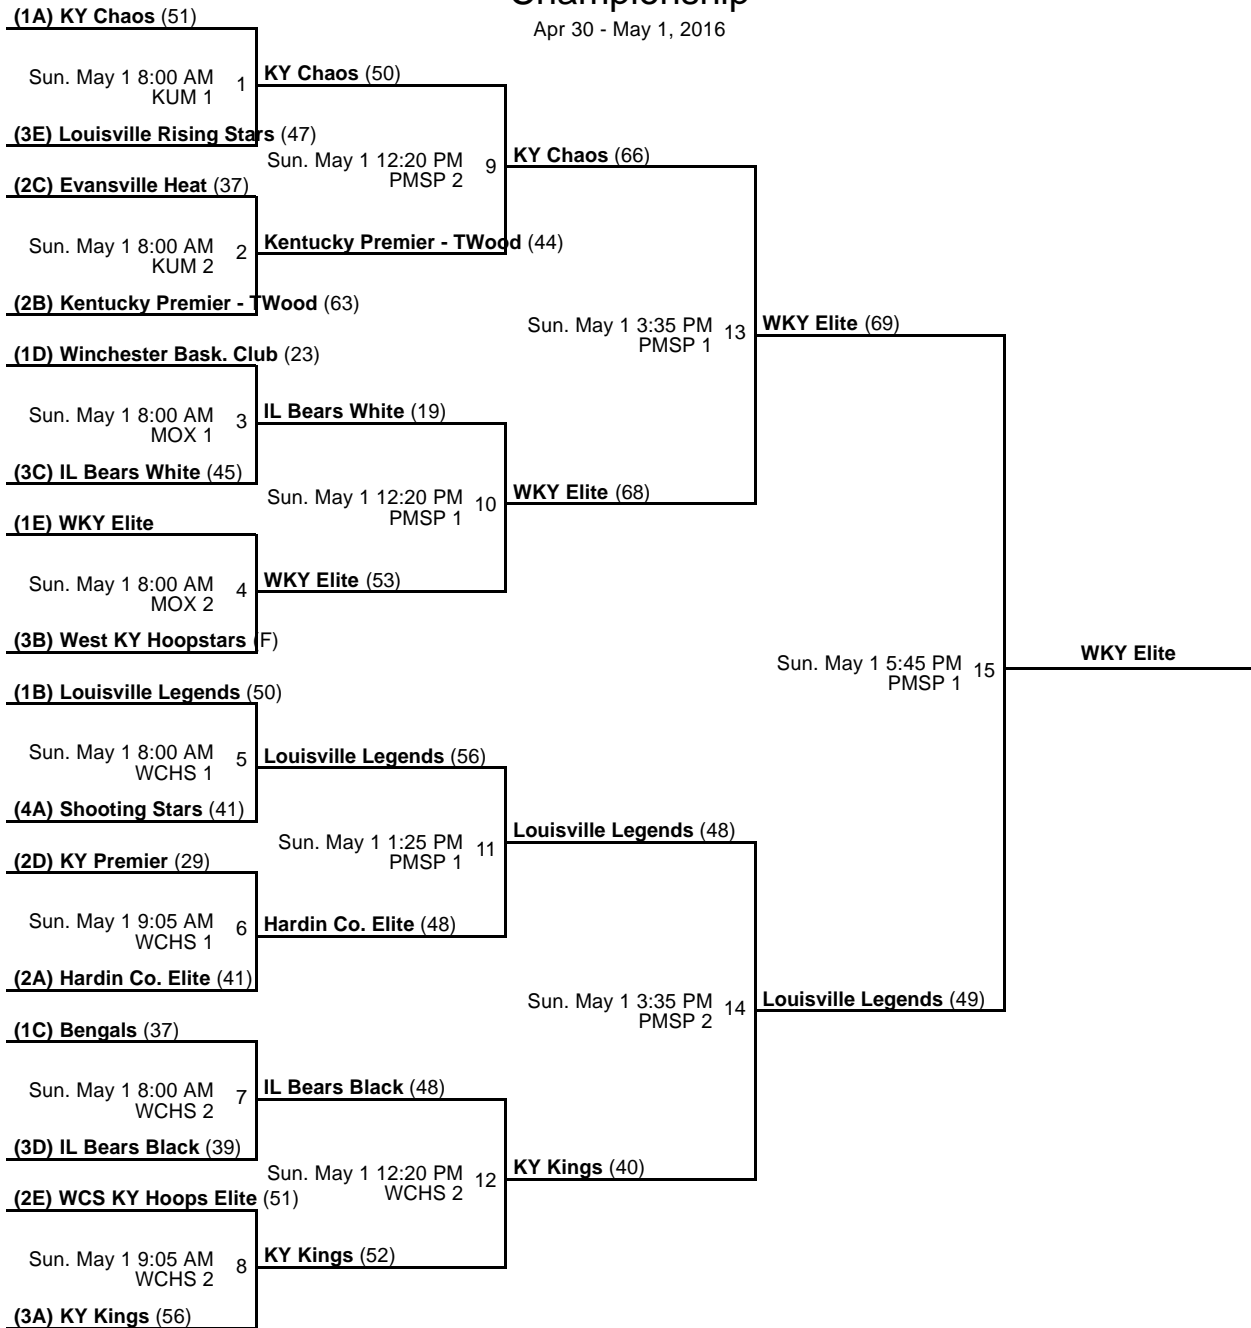

Hilltopper Hoopfest

8th Grade Boys Championship

Apr 30 - May 1, 2016

KUM 1 - Kummer - Little Recreation Center Court 1 KUM 2 - Kummer - Little Recreation Center Court 2

MOX 1 - F.O. Moxley Community Center Court 1 MOX 2 - F.O. Moxley Community Center Court 2

PMSP 1 - Phil Moore Sports Park Court 1 PMSP 2 - Phil Moore Sports Park Court 2

WCHS 1 - Warren Central High School Court 1 WCHS 2 - Warren Central High School Court 2