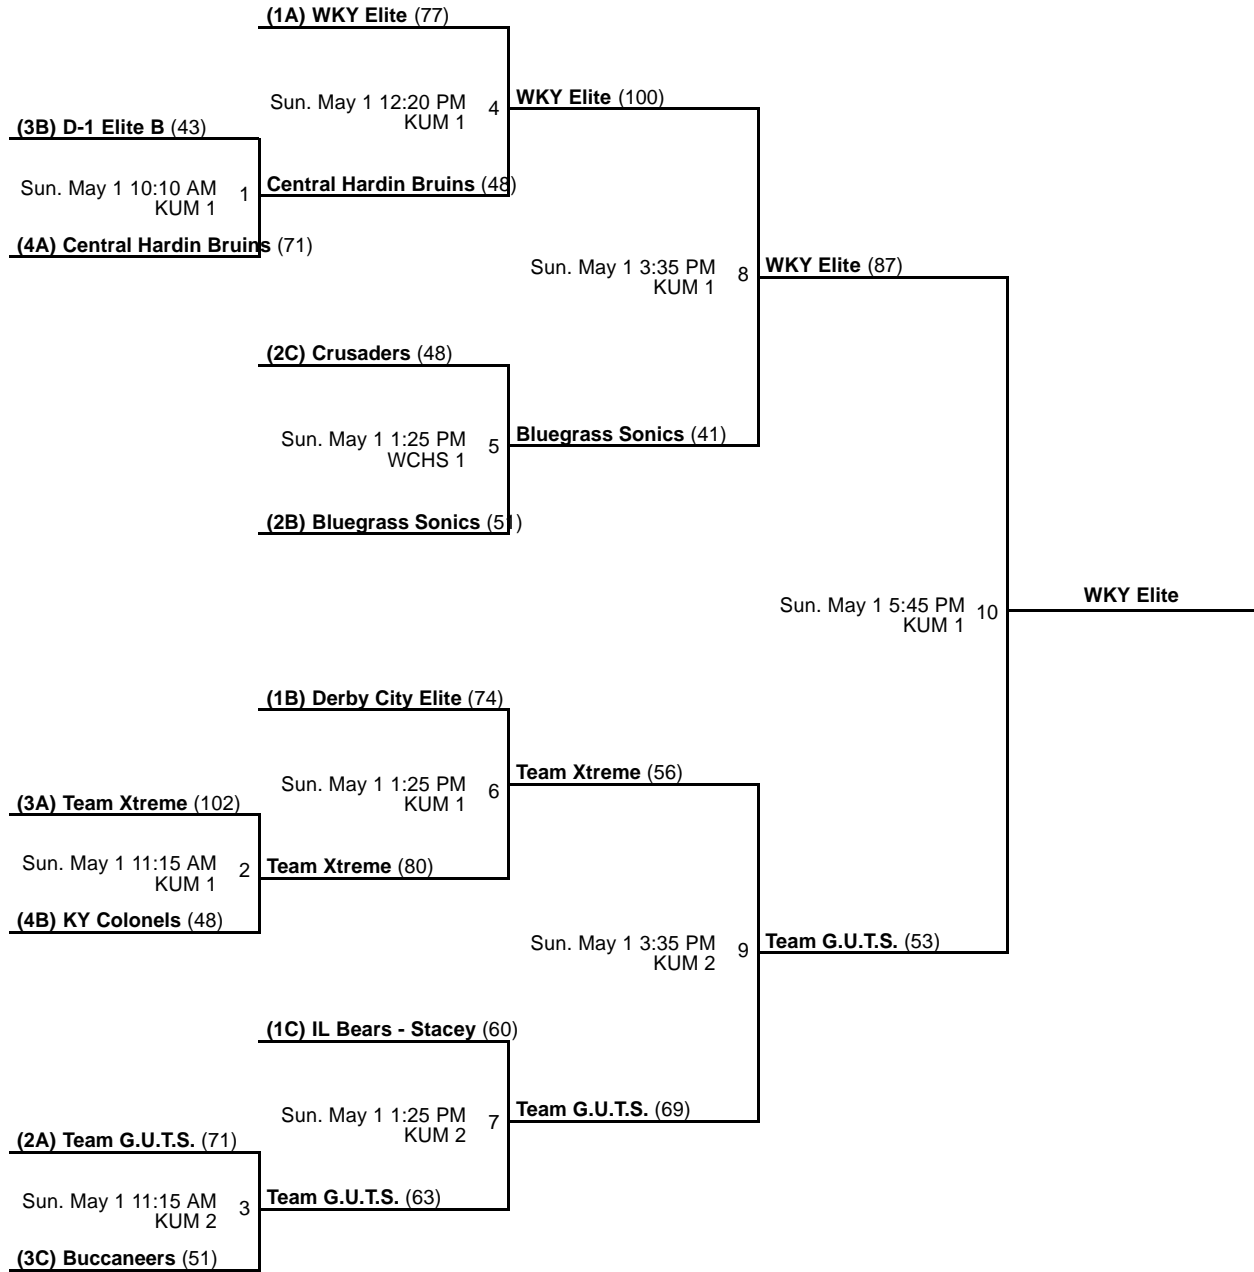

Hilltopper Hoopfest

Apr 30 - May 1, 2016

11th Grade Boys

Pool A						
	W	L	PD	PA	PS	
A4 WKY Elite	2	0	31	118	159	1st
A3 Team G.U.T.S.	1	1	0	135	135	2nd
A1 Team Xtreme	1	1	-8	138	120	3rd
A2 Central Hardin Bruins	0	2	-23	137	114	4th

Date	Time	Venue	Court	Home/Away	Score
Sat, 4/30	9:10 AM	KUM	1	A1 vs A2	67 - 55
Sat, 4/30	9:10 AM	KUM	2	A4 vs A3	76 - 65
Sat, 4/30	11:30 AM	KUM	1	A1 vs A4	53 - 83
Sat, 4/30	11:30 AM	KUM	2	A3 vs A2	70 - 59

Pool C						
	W	L	PD	PA	PS	
C3 IL Bears - Stacey	2	0	40	90	173	1st
C1 Crusaders	1	1	-17	131	99	2nd
C2 Buccaneers	0	2	-23	161	110	3rd

Date	Time	Venue	Court	Home/Away	Score
Sat, 4/30	1:50 PM	KUM	2	C1 vs C2	61 - 58
Sat, 4/30	4:10 PM	KUM	2	C3 vs C1	73 - 38
Sat, 4/30	7:40 PM	KUM	2	C2 vs C3	52 - 100

Pool B						
	W	L	PD	PA	PS	
B3 Derby City Elite	2	0	38	99	156	1st
B4 Bluegrass Sonics	1	1	-7	148	141	2nd
B1 D-1 Elite B	1	1	9	134	149	3rd
B2 KY Colonels	0	2	-40	157	92	4th

Date	Time	Venue	Court	Home/Away	Score
Sat, 4/30	6:30 PM	KUM	1	B1 vs B2	79 - 53
Sat, 4/30	6:30 PM	KUM	2	B4 vs B3	60 - 78
Sat, 4/30	8:50 PM	KUM	1	B1 vs B4	70 - 81
Sat, 4/30	8:50 PM	KUM	2	B3 vs B2	78 - 39

Venues

KUM - Kummer - Little Recreation Center

Courts

1 - Court 1

2 - Court 2

Powered by Exposure Basketball Events

Hilltopper Hoopfest

11th Grade Boys Championship

Apr 30 - May 1, 2016

KUM 1 - Kummer - Little Recreation Center Court 1 KUM 2 - Kummer - Little Recreation Center Court 2

WCHS 1 - Warren Central High School Court 1