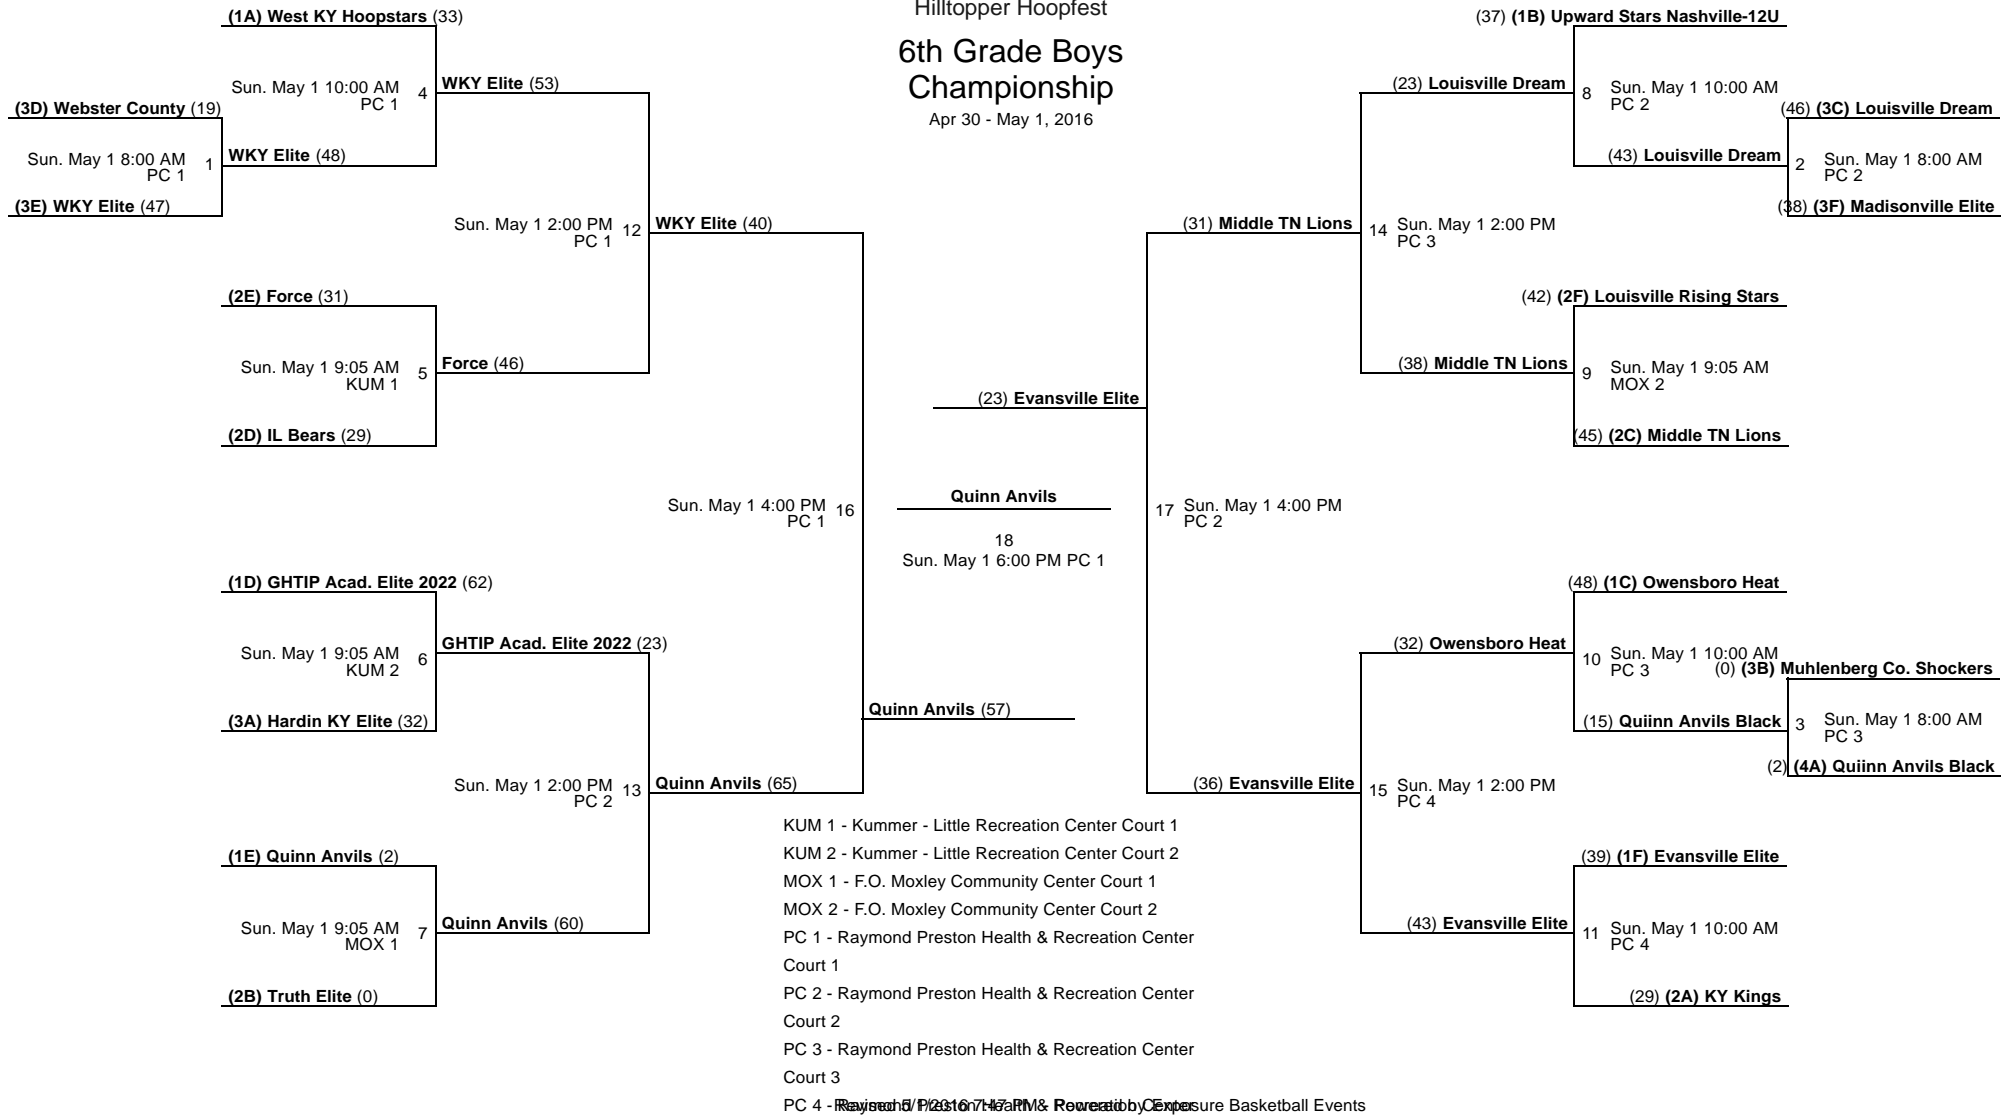

Venues

PC - Raymond Preston Health & Recreation Center

Courts

1 - Court 1

2 - Court 2

3 - Court 3

4 - Court 4

Hilltopper Hoopfest
**6th Grade Boys
 Championship**
 Apr 30 - May 1, 2016