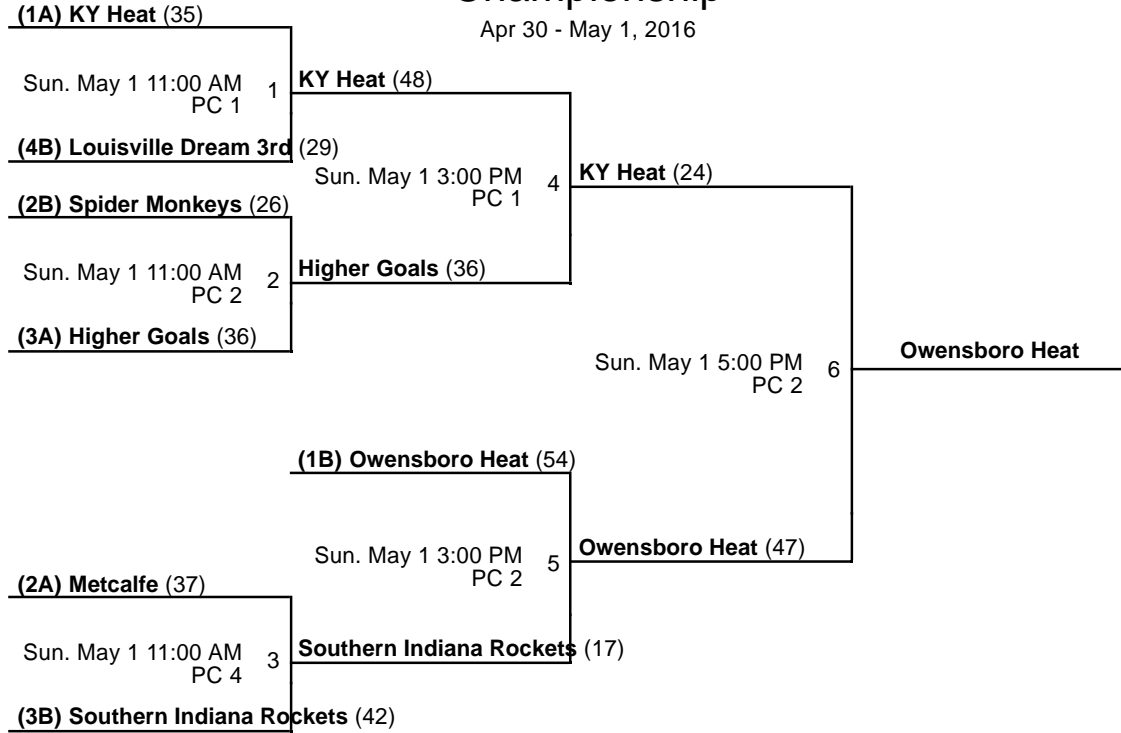

Hilltopper Hoopfest

Apr 30 - May 1, 2016

4th Grade Boys

Pool A						
	W	L	PD	PA	PS	
A1 KY Heat	1	1	2	63	65	1st
A3 Metcalfe	1	1	1	65	66	2nd
A2 Higher Goals	1	1	-3	73	70	3rd

Date	Time	Venue	Court	Home/Away	Score
Sat, 4/30	10:00 AM	PC	3	A1 vs A2	37 - 33
Sat, 4/30	12:00 PM	PC	4	A3 vs A2	36 - 37
Sat, 4/30	3:00 PM	MOX	1	A1 vs A3	28 - 30

Pool B						
	W	L	PD	PA	PS	
B4 Owensboro Heat	2	0	40	24	102	1st
B2 Spider Monkeys	2	0	19	39	58	2nd
B3 Southern Indiana Rockets	0	2	-27	76	42	3rd
B1 Louisville Dream 3rd	0	2	-32	84	21	4th

Date	Time	Venue	Court	Home/Away	Score
Sat, 4/30	2:00 PM	PC	2	B1 vs B2	19 - 31
Sat, 4/30	4:00 PM	PC	2	B1 vs B4	2 - 53
Sat, 4/30	4:00 PM	PC	3	B3 vs B2	20 - 27
Sat, 4/30	7:00 PM	PC	1	B4 vs B3	49 - 22

Venues

MOX - F.O. Moxley Community Center

PC - Raymond Preston Health & Recreation Center

Courts

1 - Court 1

2 - Court 2

3 - Court 3

4 - Court 4

Powered by Exposure Basketball Events

Hilltopper Hoopfest

4th Grade Boys Championship

Apr 30 - May 1, 2016

PC 1 - Raymond Preston Health & Recreation Center Court 1
PC 2 - Raymond Preston Health & Recreation Center Court 2
PC 4 - Raymond Preston Health & Recreation Center Court 4