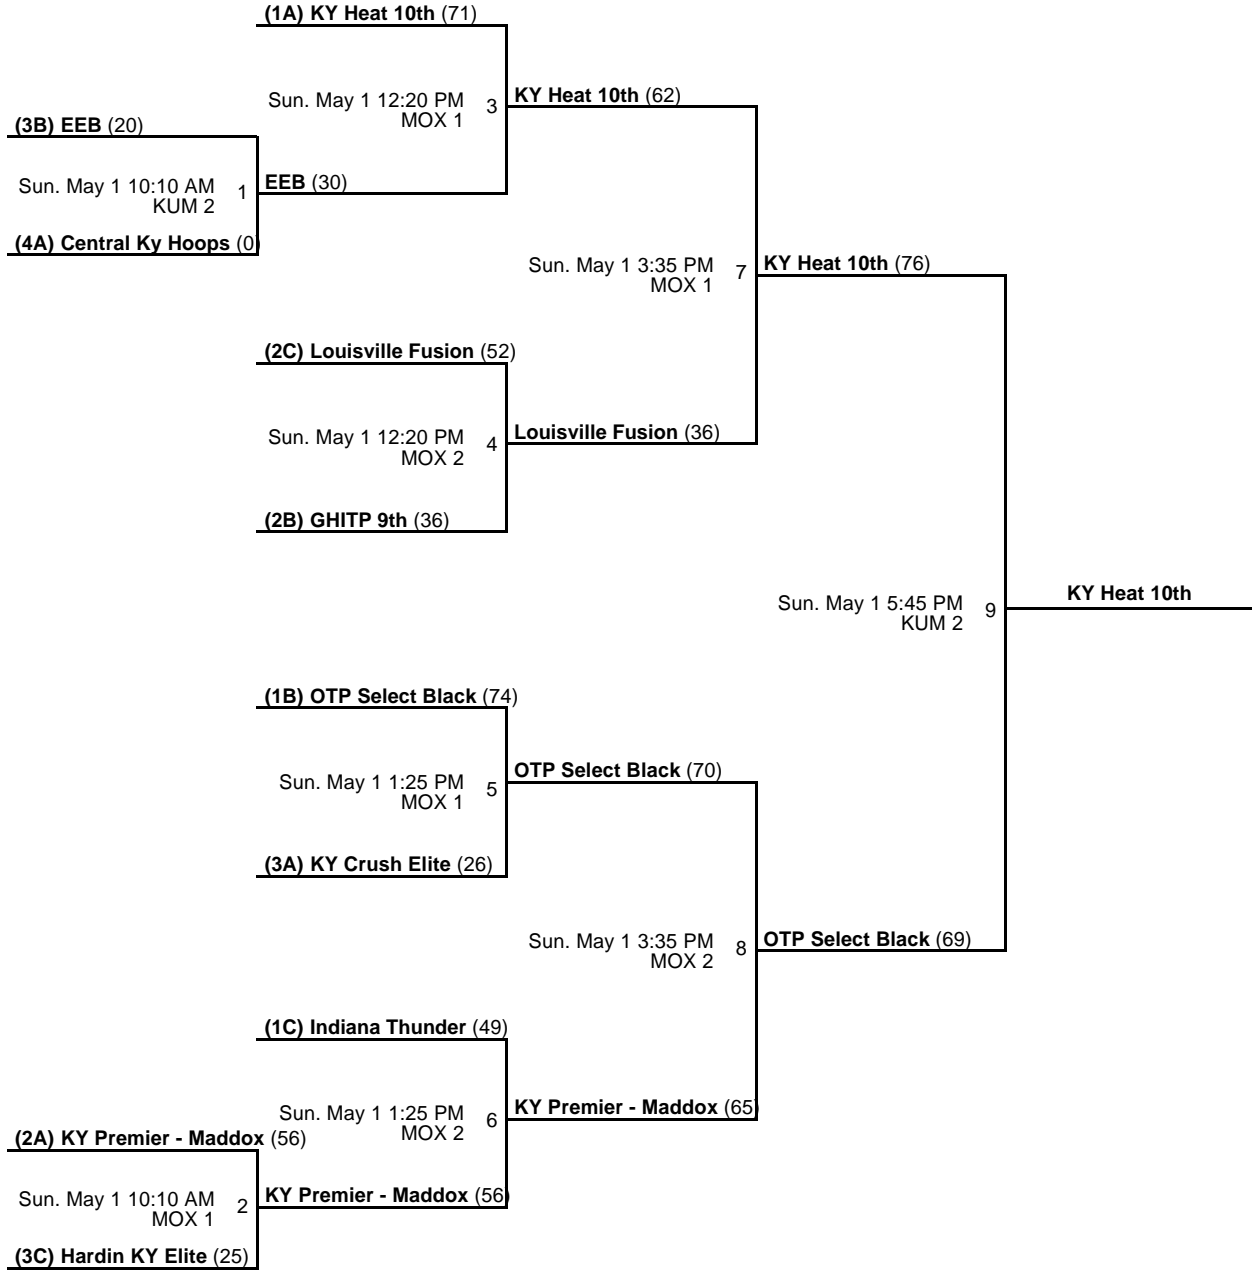

Hilltopper Hoopfest

Apr 30 - May 1, 2016

High School Girls

Pool A

	W	L	PD	PA	PS	
A4 KY Heat 10th	2	0	22	82	107	1st
A1 KY Premier - Maddox	1	1	18	112	136	2nd
A3 KY Crush Elite	1	1	-17	90	70	3rd
A2 Central Ky Hoops	0	2	-23	124	95	4th

Date	Time	Venue	Court	Home/Away	Score
Sat, 4/30	9:10 AM	MOX	1	A1 vs A2	74 - 48
Sat, 4/30	9:10 AM	MOX	2	A4 vs A3	43 - 20
Sat, 4/30	11:30 AM	MOX	1	A1 vs A4	62 - 64
Sat, 4/30	11:30 AM	MOX	2	A3 vs A2	50 - 47

Pool C

	W	L	PD	PA	PS	
C3 Indiana Thunder	2	0	18	77	95	1st
C1 Louisville Fusion	1	1	-7	88	81	2nd
C2 Hardin KY Elite	0	2	-11	90	79	3rd

Date	Time	Venue	Court	Home/Away	Score
Sat, 4/30	4:10 PM	MOX	1	C1 vs C2	43 - 40
Sat, 4/30	6:30 PM	MOX	2	C3 vs C1	48 - 38
Sat, 4/30	8:50 PM	MOX	1	C2 vs C3	39 - 47

Pool B

	W	L	PD	PA	PS	
B2 OTP Select Black	2	0	40	74	153	1st
B3 GHITP 9th	1	1	-16	119	92	2nd
B1 EEB	0	2	-24	138	86	3rd

Date	Time	Venue	Court	Home/Away	Score
Sat, 4/30	1:50 PM	MOX	2	B3 vs B1	54 - 50
Sat, 4/30	4:10 PM	MOX	2	B3 vs B2	38 - 69
Sat, 4/30	6:30 PM	MOX	1	B1 vs B2	36 - 84

Venues

MOX - F.O. Moxley Community Center

Courts

1 - Court 1

2 - Court 2

Powered by Exposure Basketball Events

Hilltopper Hoopfest

High School Girls Championship

Apr 30 - May 1, 2016

KUM 2 - Kummer - Little Recreation Center Court 2 MOX 1 - F.O. Moxley Community Center Court 1
MOX 2 - F.O. Moxley Community Center Court 2