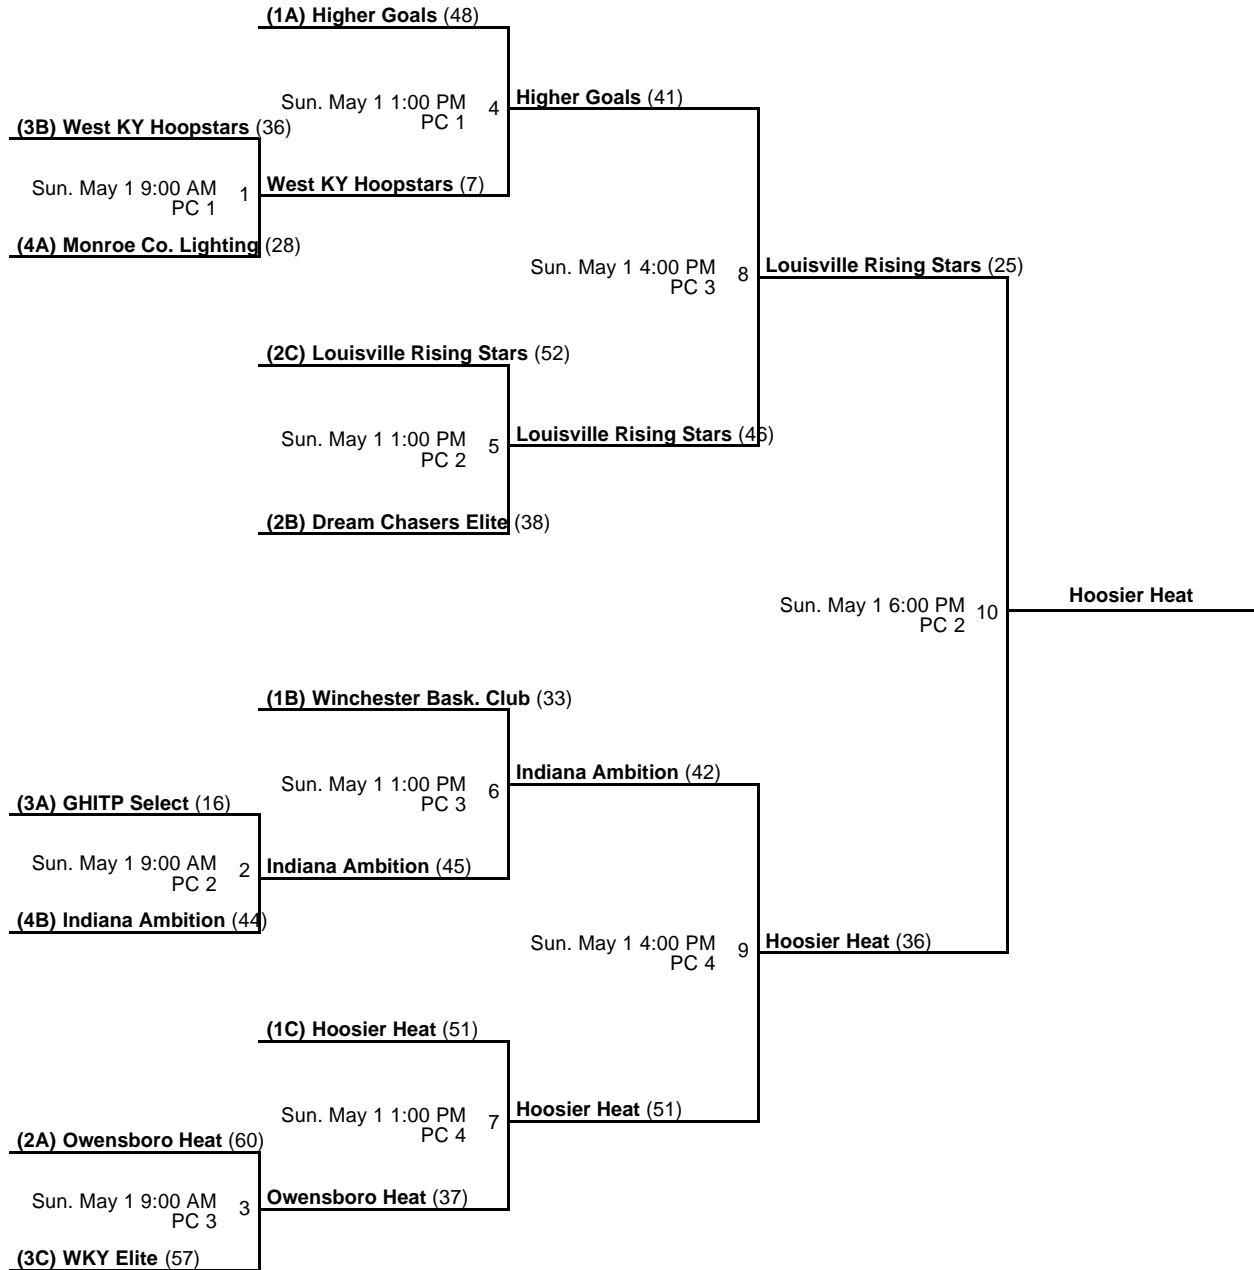

Apr 30 - May 1, 2016

PC 1 - Raymond Preston Health & Recreation Center Court 1 PC 2 - Raymond Preston Health & Recreation Center Court 2
 PC 3 - Raymond Preston Health & Recreation Center Court 3 PC 4 - Raymond Preston Health & Recreation Center Court 4