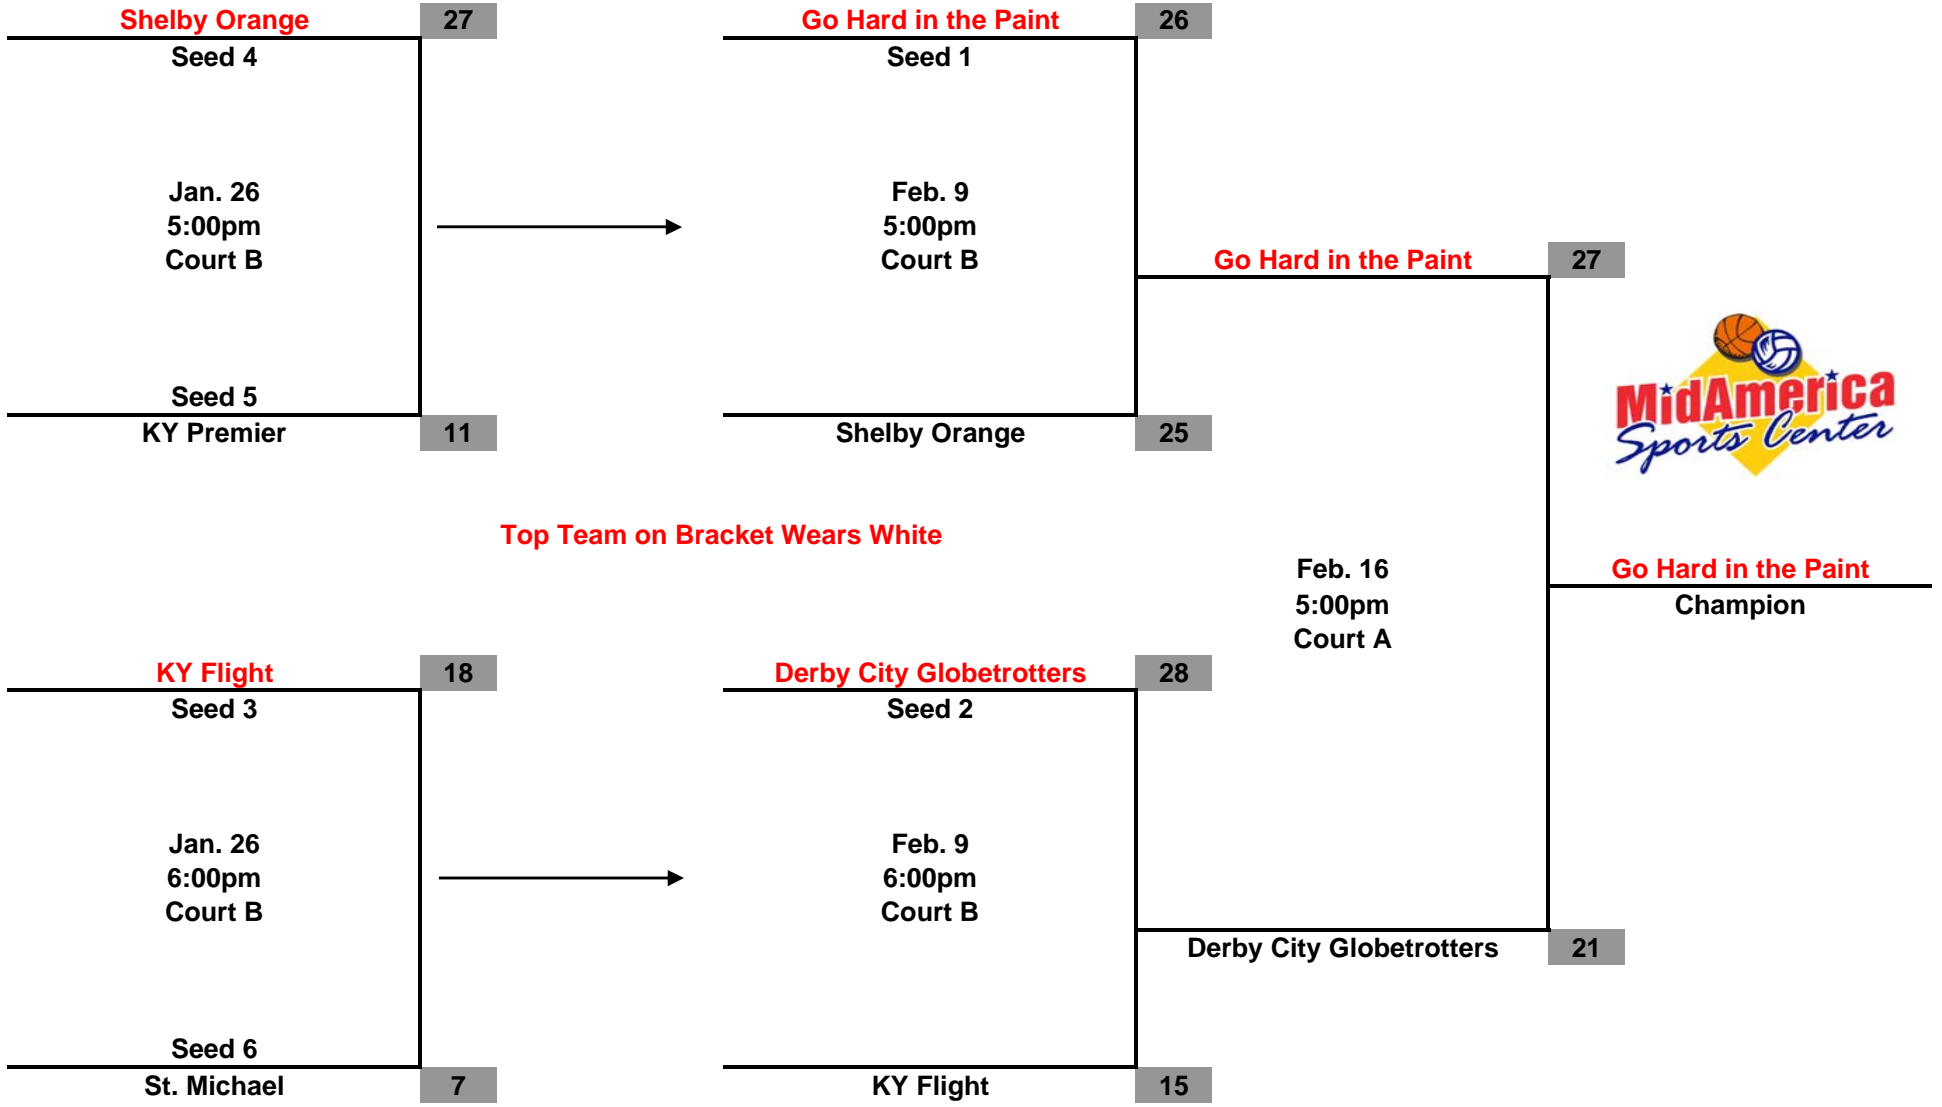

# MidAmerica Sports Center Winter League K,1,2 Developmental

## Championship Tournament