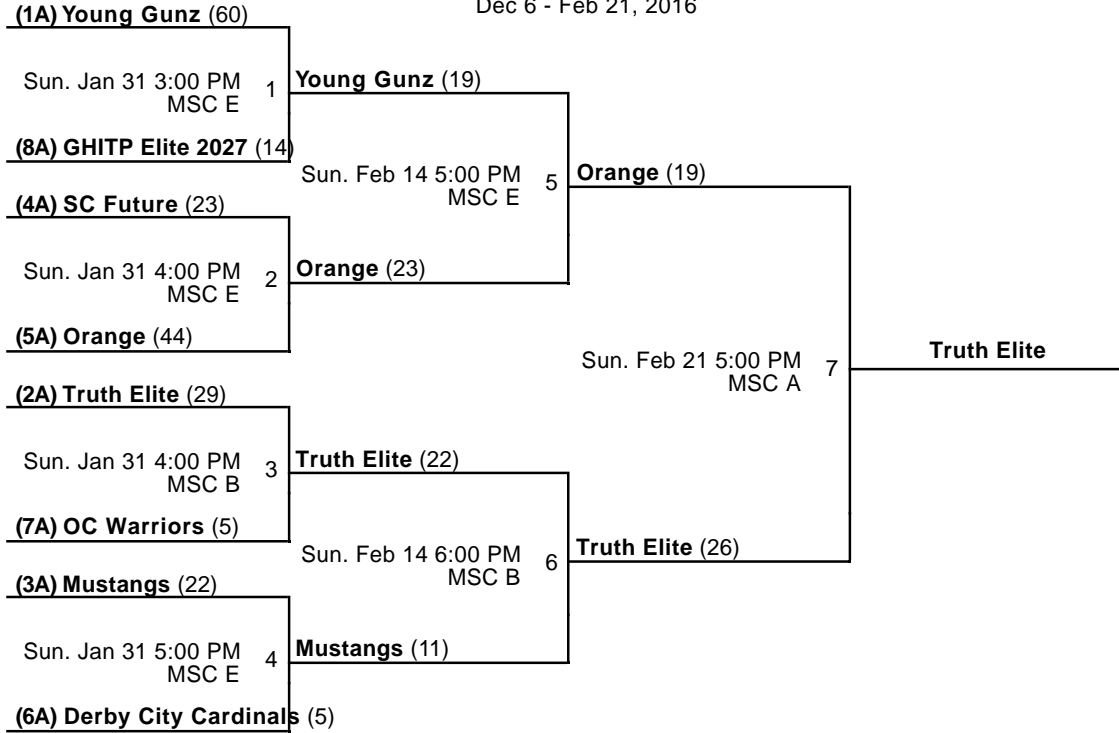

Venues

MSC - MidAmerica Sports Center

Winter Youth League K-2 Developmental

Dec 6 - Feb 21, 2016

Courts

A - A

B - B

E - E

Powered by Exposure Basketball Events

Winter Youth League

K-2 Developmental Championship

Dec 6 - Feb 21, 2016

MSC A - MidAmerica Sports Center A MSC B - MidAmerica Sports Center B
MSC E - MidAmerica Sports Center E