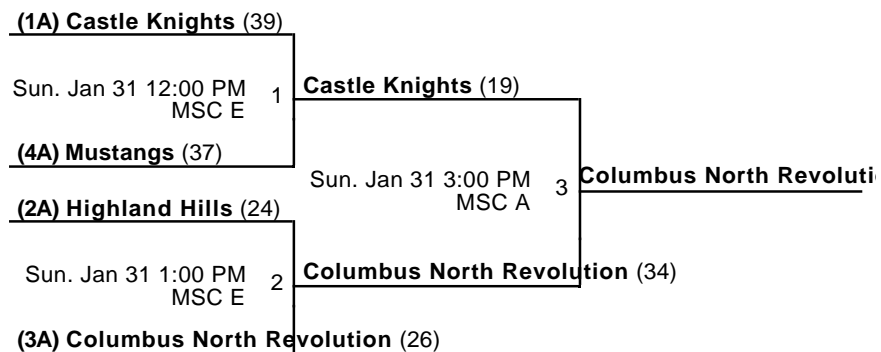

### Venues

MSC - MidAmerica Sports Center

### Courts

A - Court A

B - Court B

Powered by Exposure Basketball Events

Midamerica School Team Classic  
**7th Grade Boys Championship**  
Jan 30-31, 2016

MSC A - MidAmerica Sports Center Court A

MSC E - MidAmerica Sports Center Court E