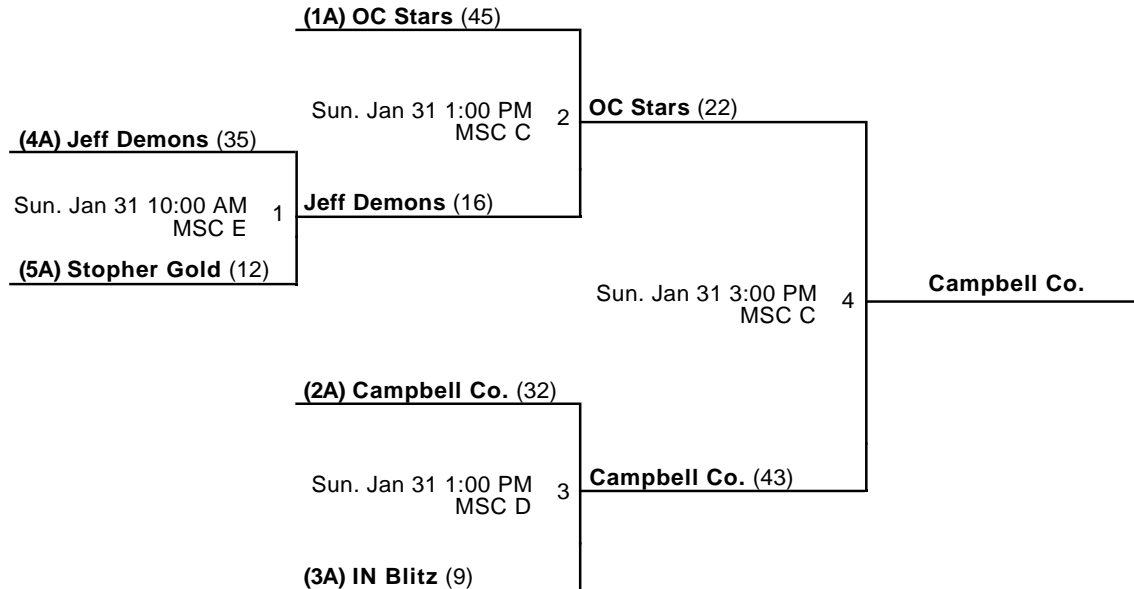

### Venues

MSC - MidAmerica Sports Center

### Courts

A - Court A

B - Court B

C - Court C

D - Court D

Powered by Exposure Basketball Events

Midamerica School Team Classic  
**5th Grade Boys Championship**  
Jan 30-31, 2016

MSC C - MidAmerica Sports Center Court C MSC D - MidAmerica Sports Center Court D  
MSC E - MidAmerica Sports Center Court E