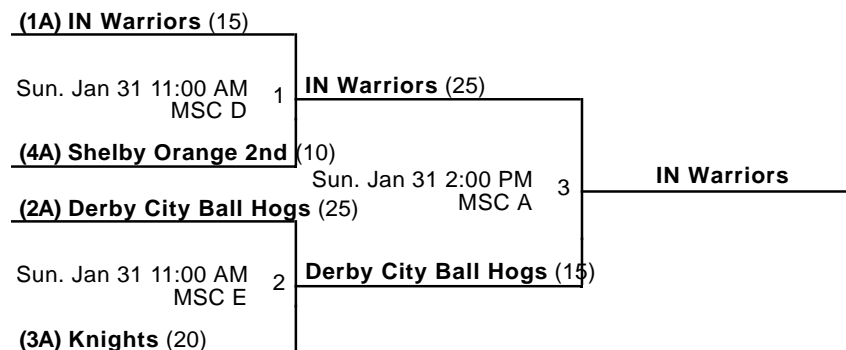

### Venues

MSC - MidAmerica Sports Center

### Courts

B - Court B

C - Court C

D - Court D

Powered by Exposure Basketball Events

Midamerica School Team Classic  
**3rd Grade Boys Championship**  
Jan 30-31, 2016

MSC A - MidAmerica Sports Center Court A  
MSC D - MidAmerica Sports Center Court D  
MSC E - MidAmerica Sports Center Court E