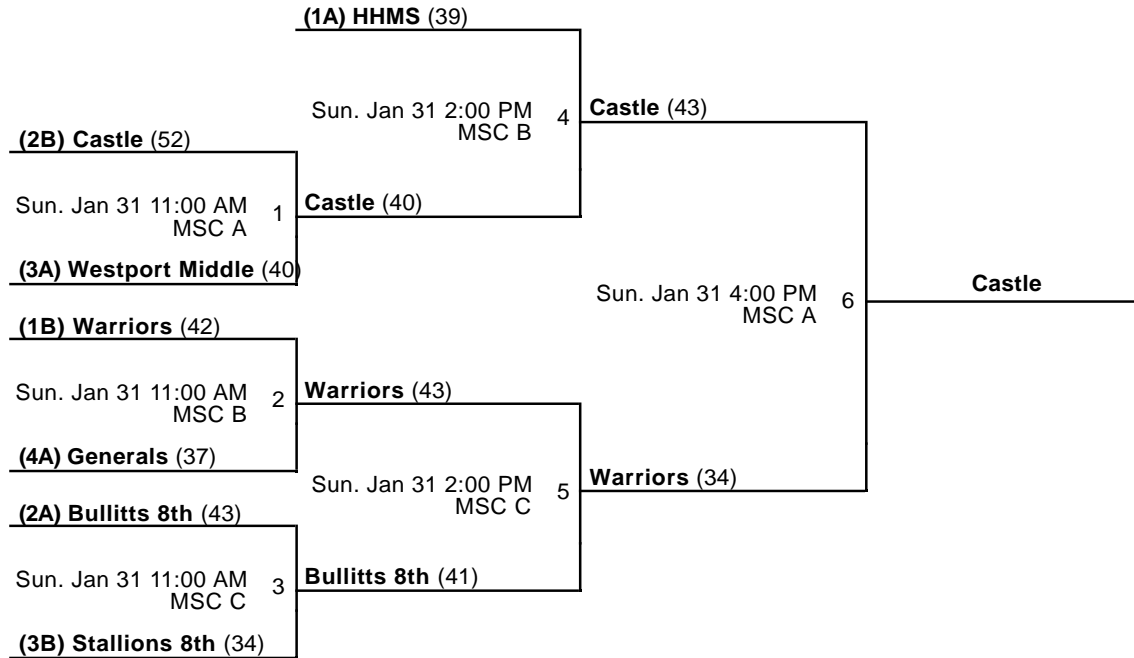

### Courts

A - Court A

B - Court B

D - Court D

E - Court E

Powered by Exposure Basketball Events

MidAmerica School Team Classic  
**8th Grade Boys Championship**  
 Jan 30-31, 2016

MSC A - MidAmerica Sports Center Court A MSC B - MidAmerica Sports Center Court B  
 MSC C - MidAmerica Sports Center Court C