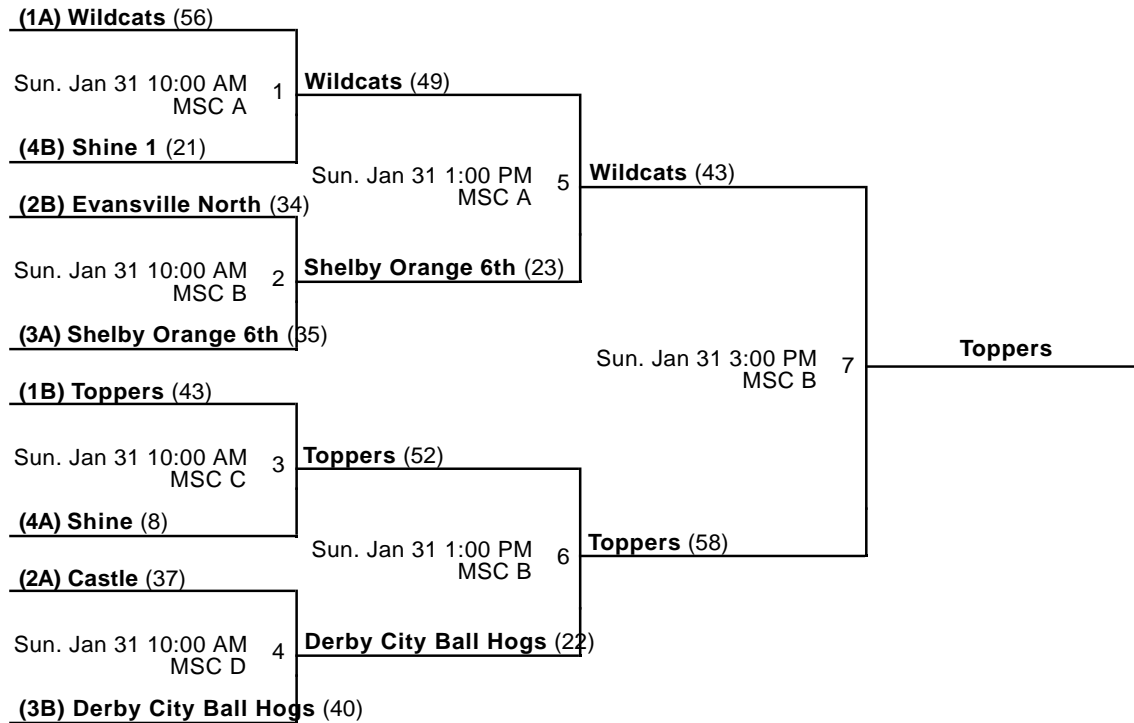

### Courts

B - Court B

C - Court C

D - Court D

E - Court E

Powered by Exposure Basketball Events

Midamerica School Team Classic  
**6th Grade Boys Championship**  
 Jan 30-31, 2016

MSC A - MidAmerica Sports Center Court A MSC B - MidAmerica Sports Center Court B  
 MSC C - MidAmerica Sports Center Court C MSC D - MidAmerica Sports Center Court D