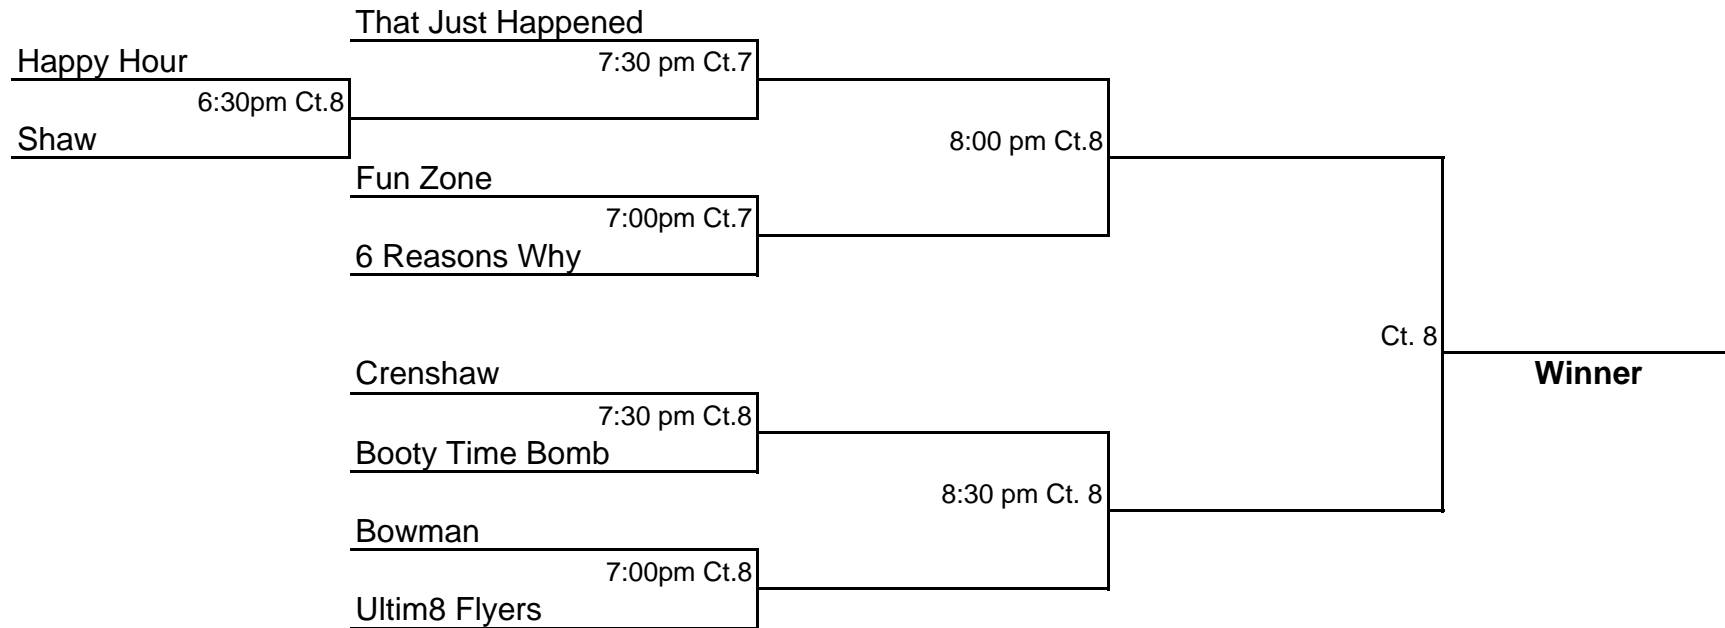

Monday Co-ed Volleyball League Tournament Court 7 & 8

Tournament matches are single elimination

Matches are best 2 out of 3 with the first two games to 21 points and the third game to 15 points if needed

Matches will follow immediately after the conclusion of the prior match, times are tentative

New League Play begins Jan.9th sign up now to reserve your place - We will have 2 separate divisions