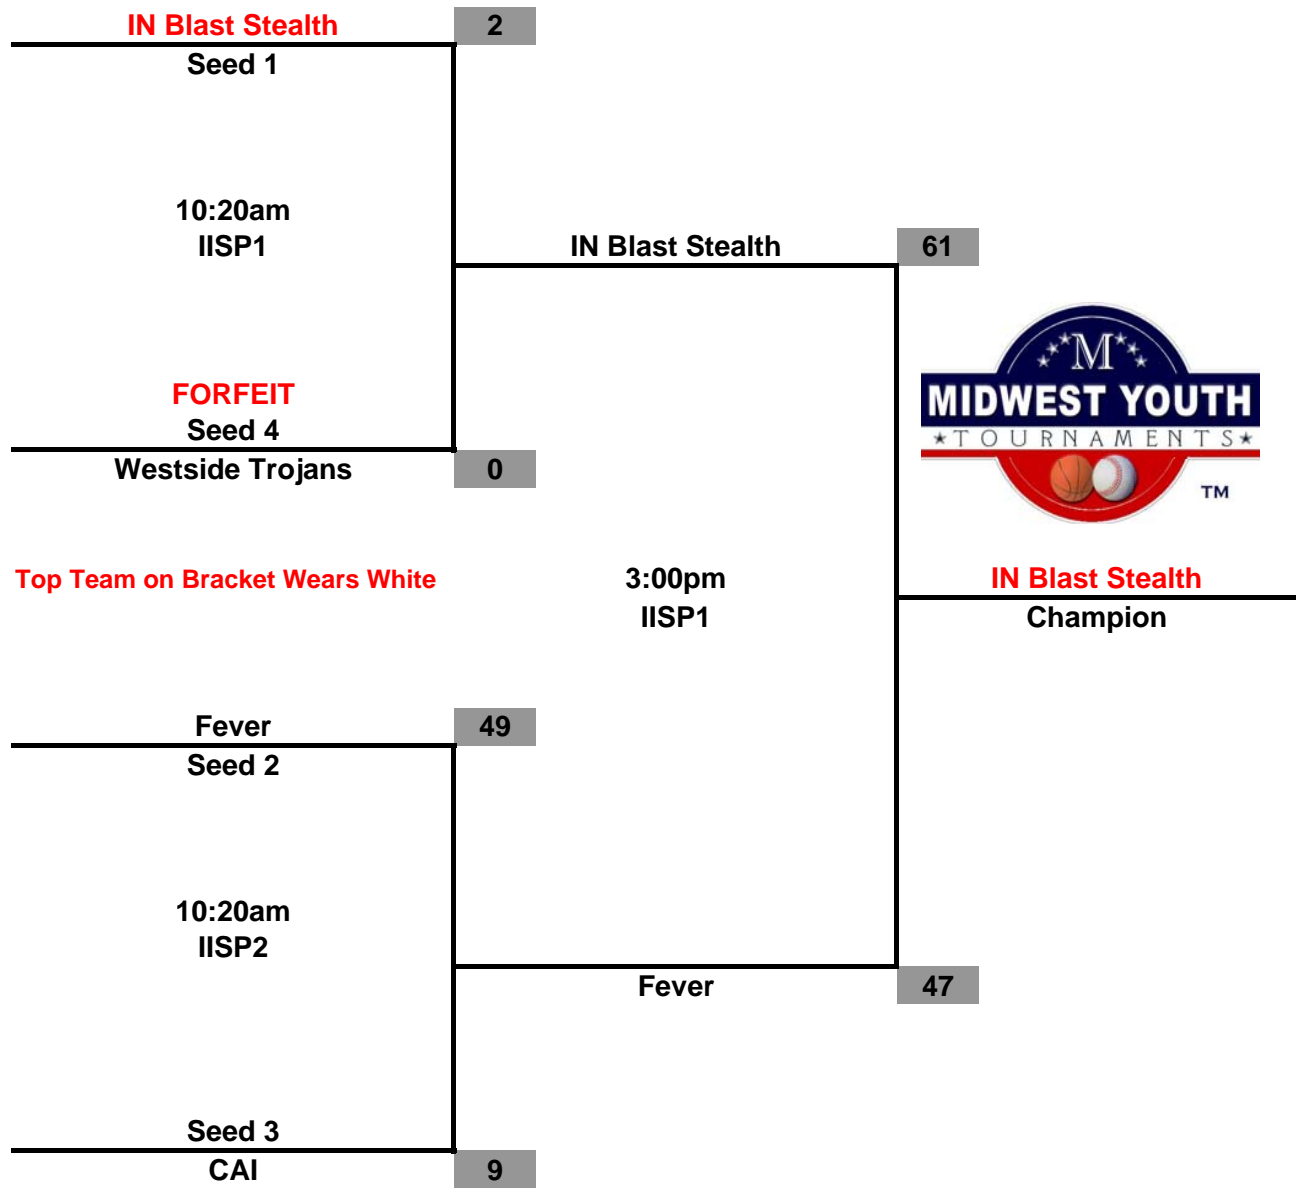

**Midwest Youth Tournaments  
Pre-Nationals "Super Showcase"  
4th Grade Girls**

**Championship Tournament  
Sunday June 3, 2012**

**Midwest Youth Tournaments  
Pre-Nationals "Super Showcase"  
6th Grade Girls**

**KY Blast  
Champion**

**Championship Tournament  
Sunday June 3, 2012**

**Midwest Youth Tournaments  
Pre-Nationals "Super Showcase"  
7th Grade Girls**

**Championship Tournament  
Sunday June 3, 2012**

**Midwest Youth Tournaments  
Pre-Nationals "Super Showcase"  
8th Grade Girls**

**Top Team on Bracket Wears White**

**Championship Tournament  
Sunday June 3, 2012**

**Midwest Youth Tournaments  
Pre-Nationals "Super Showcase"  
9th/10th Grade Girls**

**Championship Tournament  
Sunday June 3, 2012**

**Midwest Youth Tournaments  
Pre-Nationals "Super Showcase"  
11th Grade Girls**

**Championship Tournament  
Sunday June 3, 2012**

**Midwest Youth Tournaments  
Pre-Nationals "Super Showcase"  
4th Grade Boys**