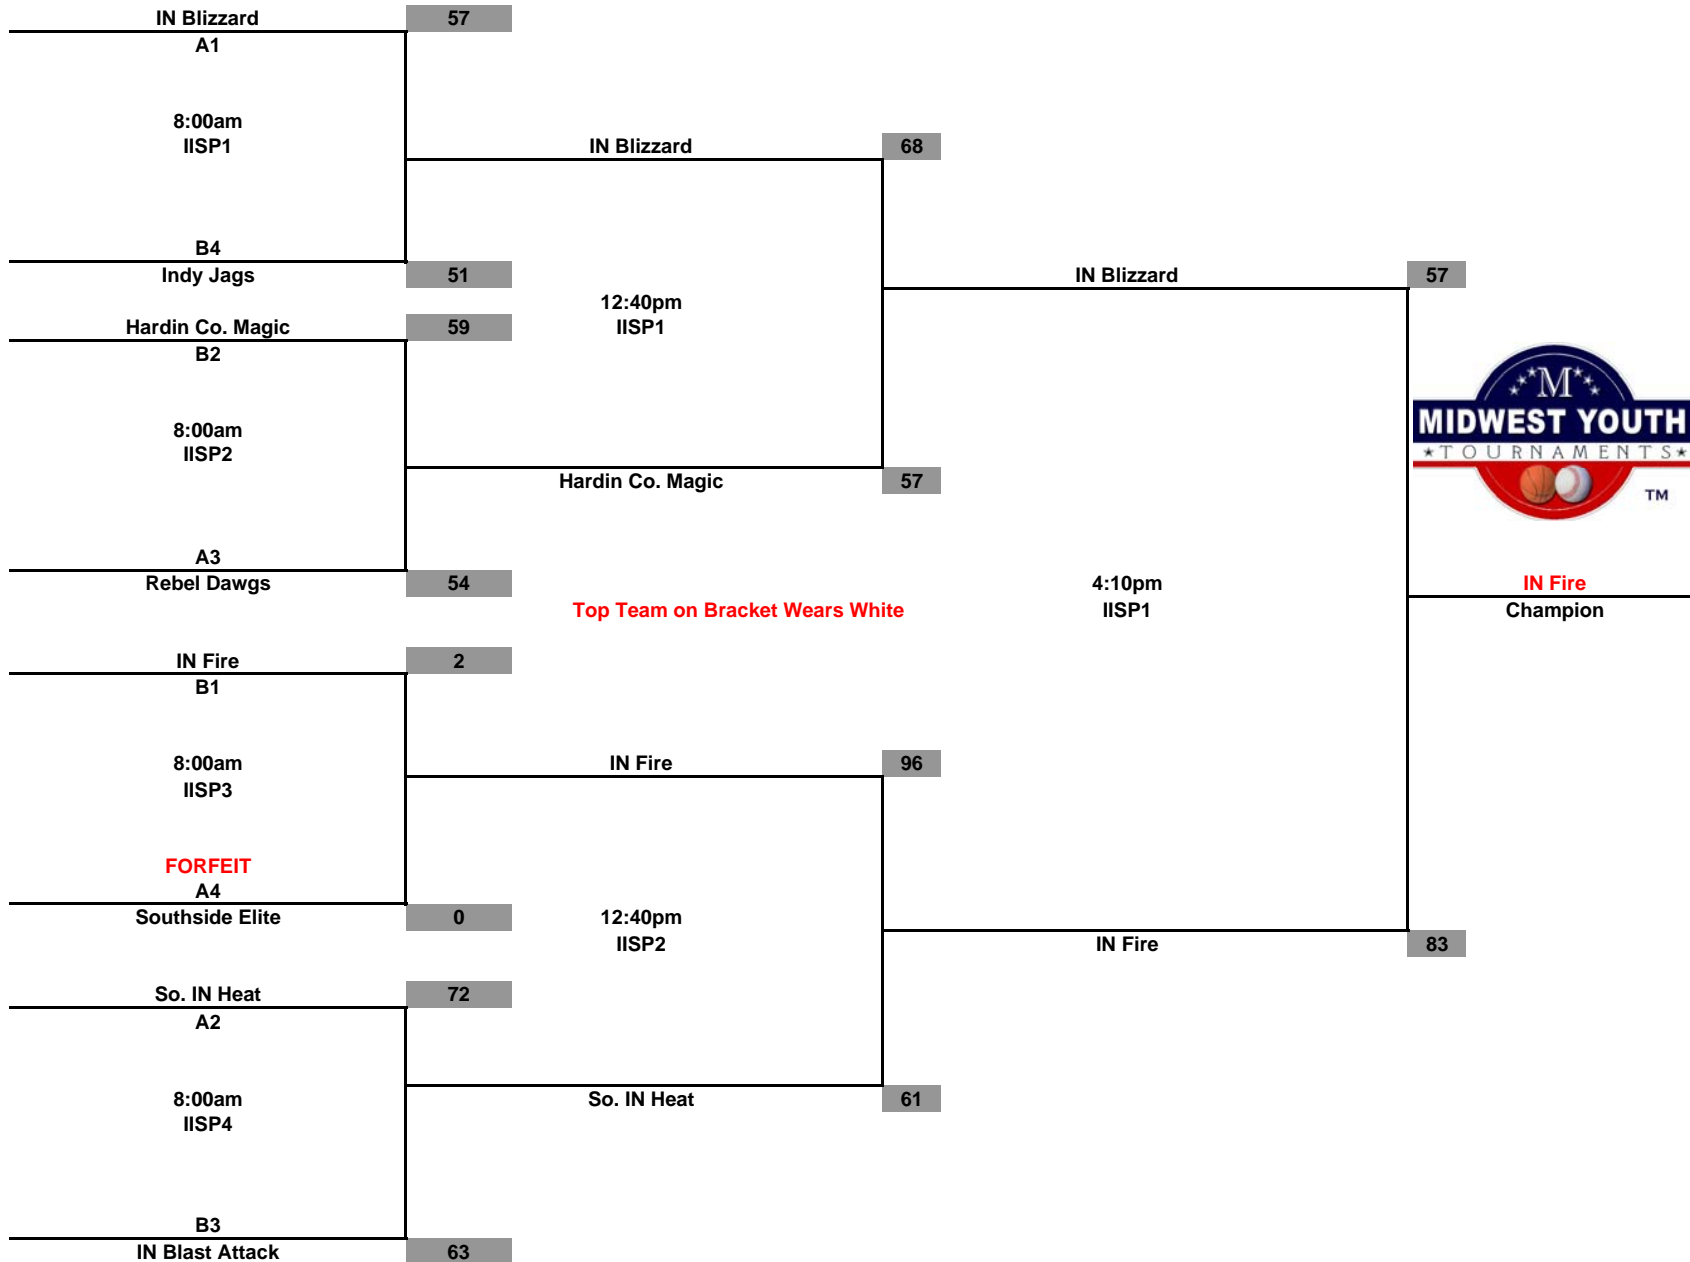

Midwest Youth Tournaments Pre-Nationals "Super Showcase" 10th Grade Boys

Championship Tournament
Sunday June 3, 2012