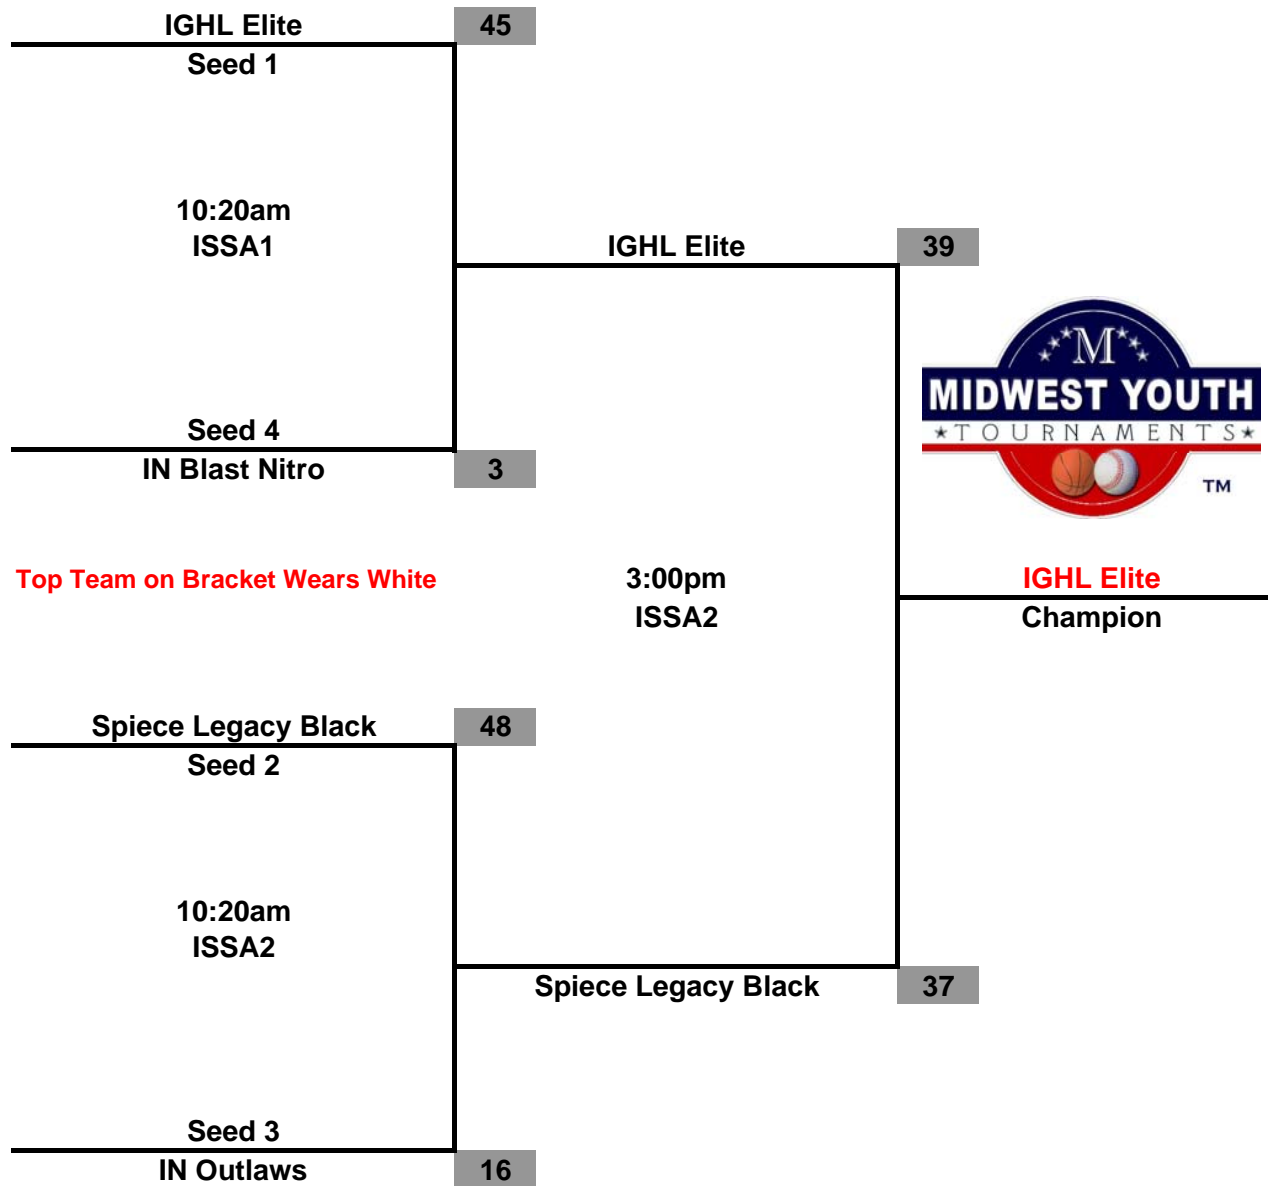

**Midwest Youth Tournaments  
Pre-Nationals "Super Showcase"  
4th Grade Girls**

**Championship Tournament  
Sunday June 3, 2012**

**Midwest Youth Tournaments  
Pre-Nationals "Super Showcase"  
6th Grade Girls**

**KY Blast  
Champion**

**Championship Tournament  
Sunday June 3, 2012**

**Midwest Youth Tournaments  
Pre-Nationals "Super Showcase"  
7th Grade Girls**

**Championship Tournament  
Sunday June 3, 2012**

**Midwest Youth Tournaments  
Pre-Nationals "Super Showcase"  
8th Grade Girls**

**Top Team on Bracket Wears White**

**Championship Tournament  
Sunday June 3, 2012**

**Midwest Youth Tournaments  
Pre-Nationals "Super Showcase"  
9th/10th Grade Girls**