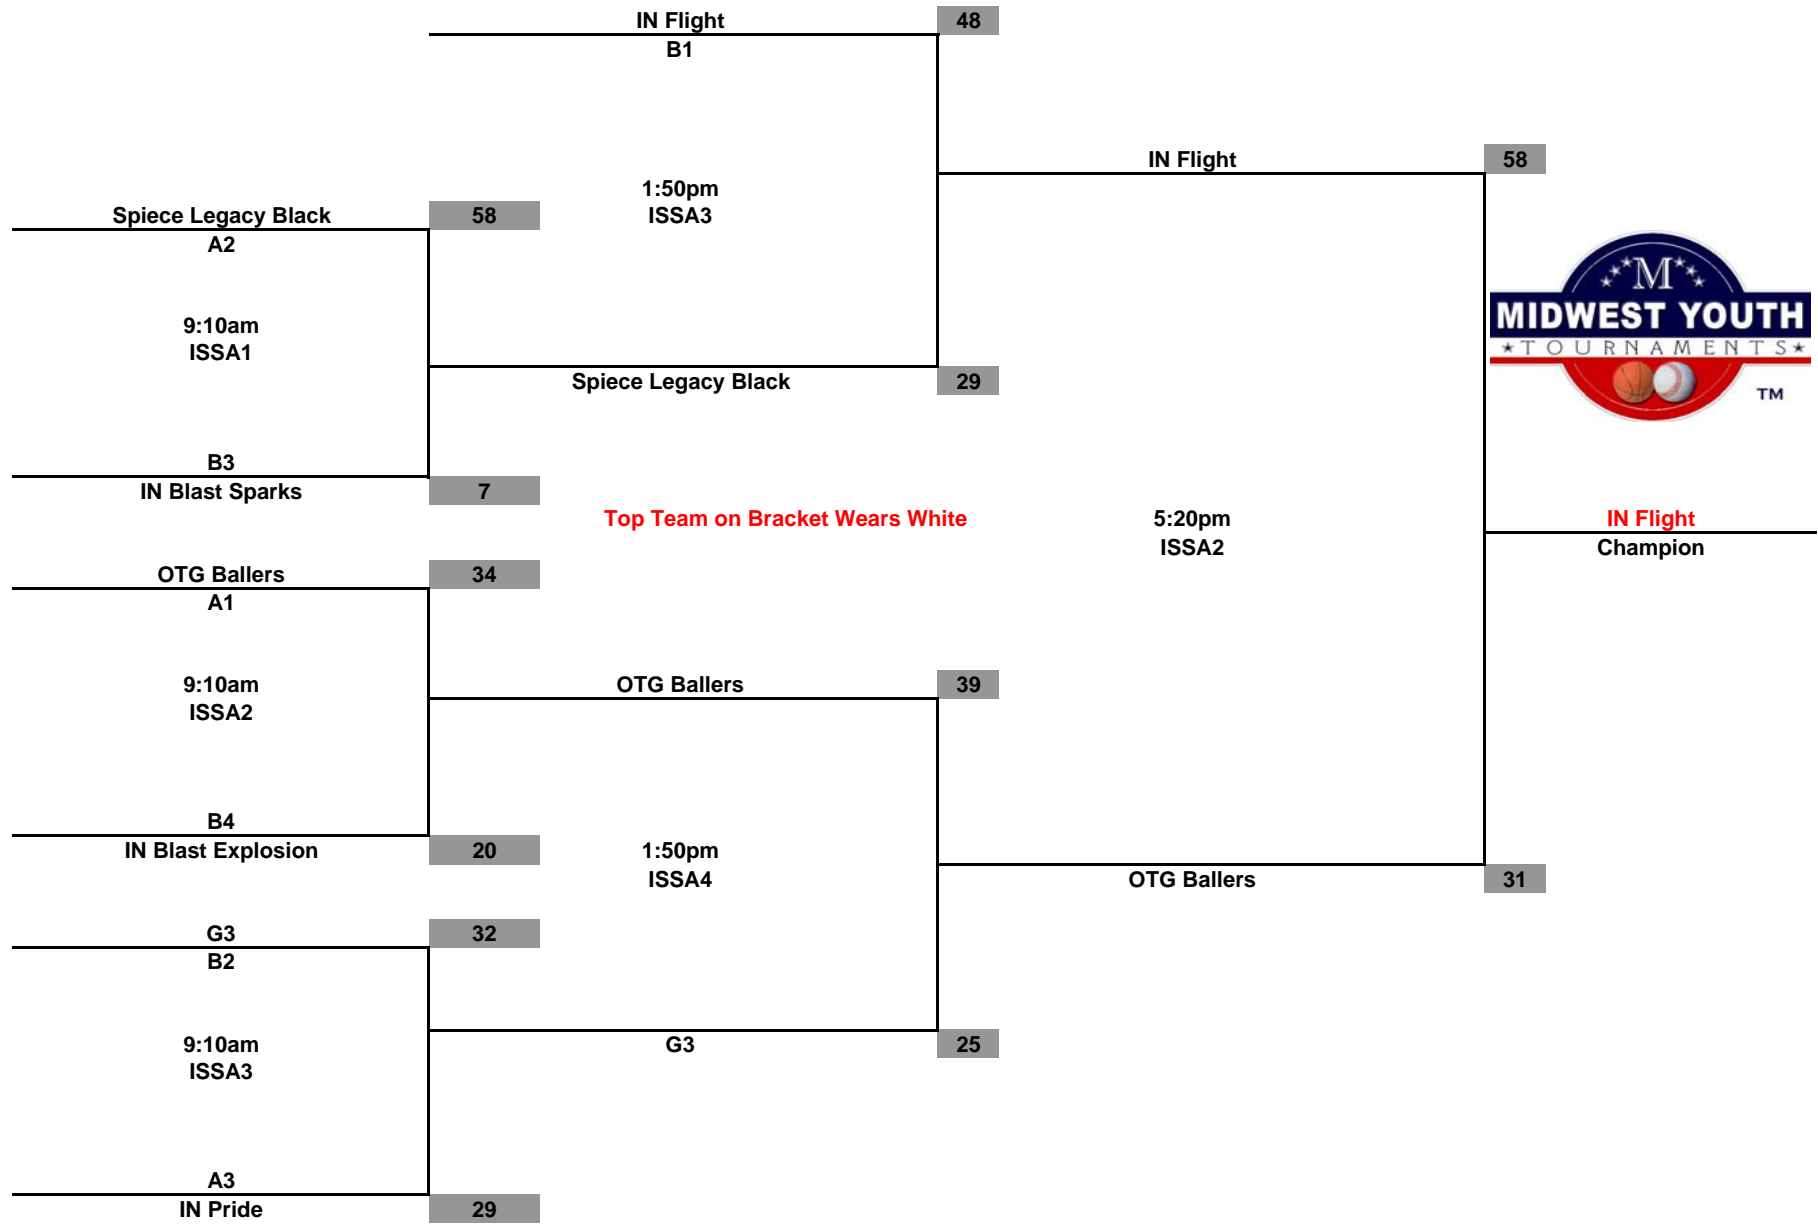

**Midwest Youth Tournaments  
Pre-Nationals "Super Showcase"  
4th Grade Girls**

**Championship Tournament  
Sunday June 3, 2012**

**Midwest Youth Tournaments  
Pre-Nationals "Super Showcase"  
6th Grade Girls**

**KY Blast  
Champion**

**Championship Tournament  
Sunday June 3, 2012**

**Midwest Youth Tournaments  
Pre-Nationals "Super Showcase"  
7th Grade Girls**

**Championship Tournament  
Sunday June 3, 2012**

**Midwest Youth Tournaments  
Pre-Nationals "Super Showcase"  
8th Grade Girls**

**Top Team on Bracket Wears White**

**Championship Tournament  
Sunday June 3, 2012**

**Midwest Youth Tournaments  
Pre-Nationals "Super Showcase"  
9th/10th Grade Girls**