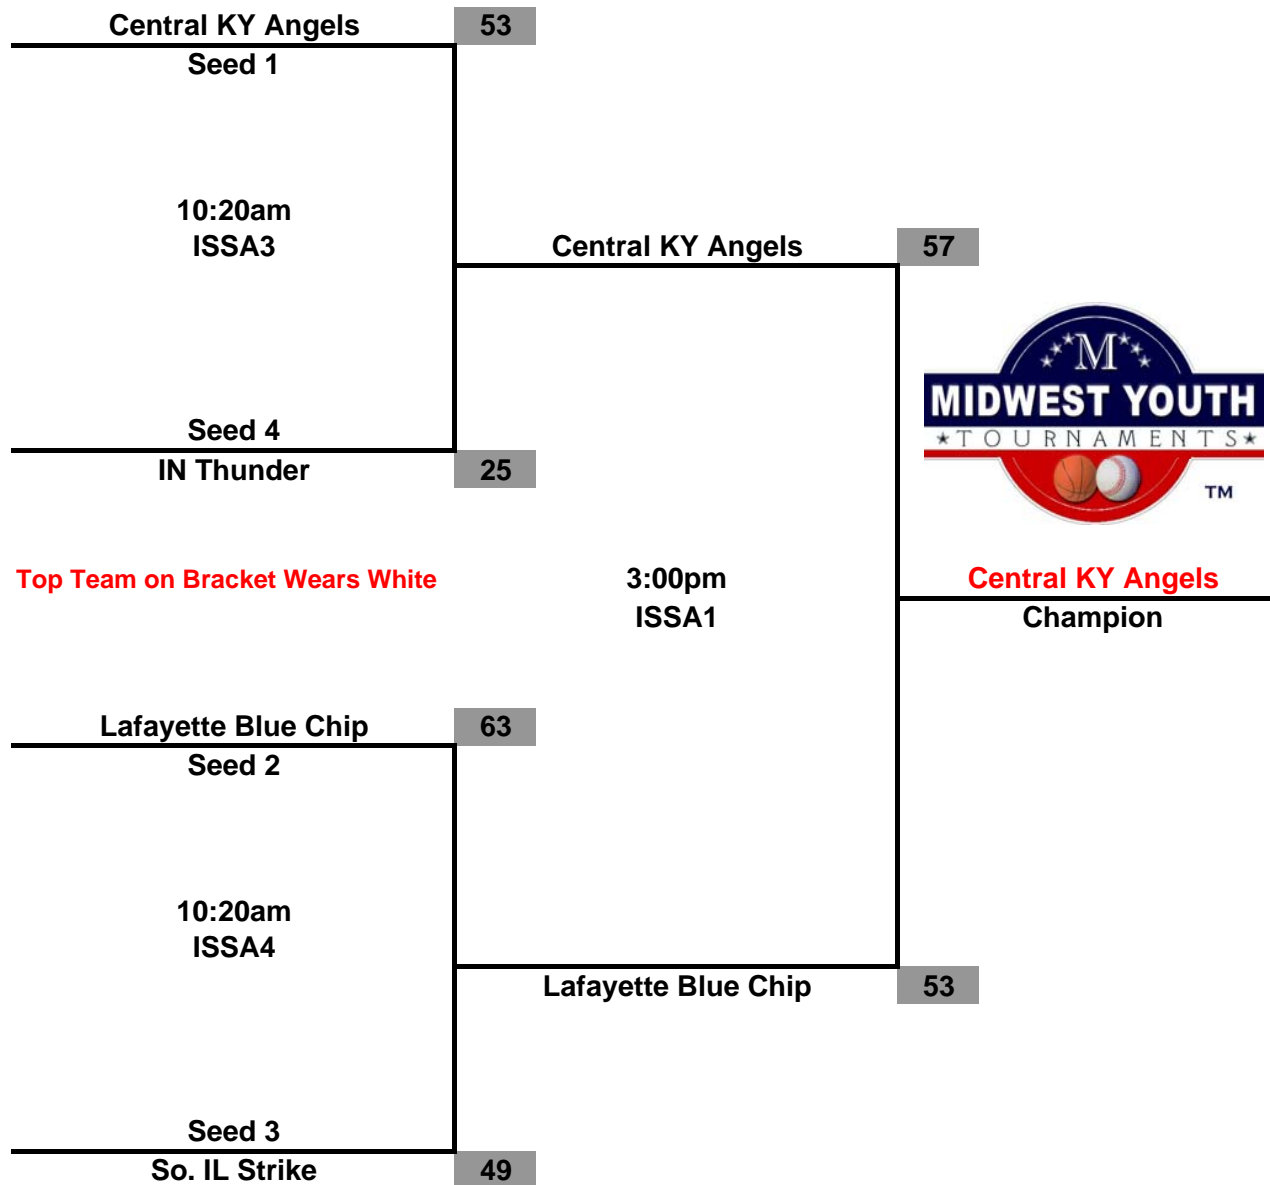

**Midwest Youth Tournaments  
Pre-Nationals "Super Showcase"  
4th Grade Girls**

**Championship Tournament  
Sunday June 3, 2012**

**Midwest Youth Tournaments  
Pre-Nationals "Super Showcase"  
6th Grade Girls**

**KY Blast  
Champion**

**Championship Tournament  
Sunday June 3, 2012**

**Midwest Youth Tournaments  
Pre-Nationals "Super Showcase"  
7th Grade Girls**

**Championship Tournament  
Sunday June 3, 2012**

**Midwest Youth Tournaments  
Pre-Nationals "Super Showcase"  
8th Grade Girls**

**Top Team on Bracket Wears White**

**Championship Tournament  
Sunday June 3, 2012**

**Midwest Youth Tournaments  
Pre-Nationals "Super Showcase"  
9th/10th Grade Girls**

**Championship Tournament  
Sunday June 3, 2012**

**Midwest Youth Tournaments  
Pre-Nationals "Super Showcase"  
11th Grade Girls**

**Championship Tournament  
Sunday June 3, 2012**

**Midwest Youth Tournaments  
Pre-Nationals "Super Showcase"  
4th Grade Boys**