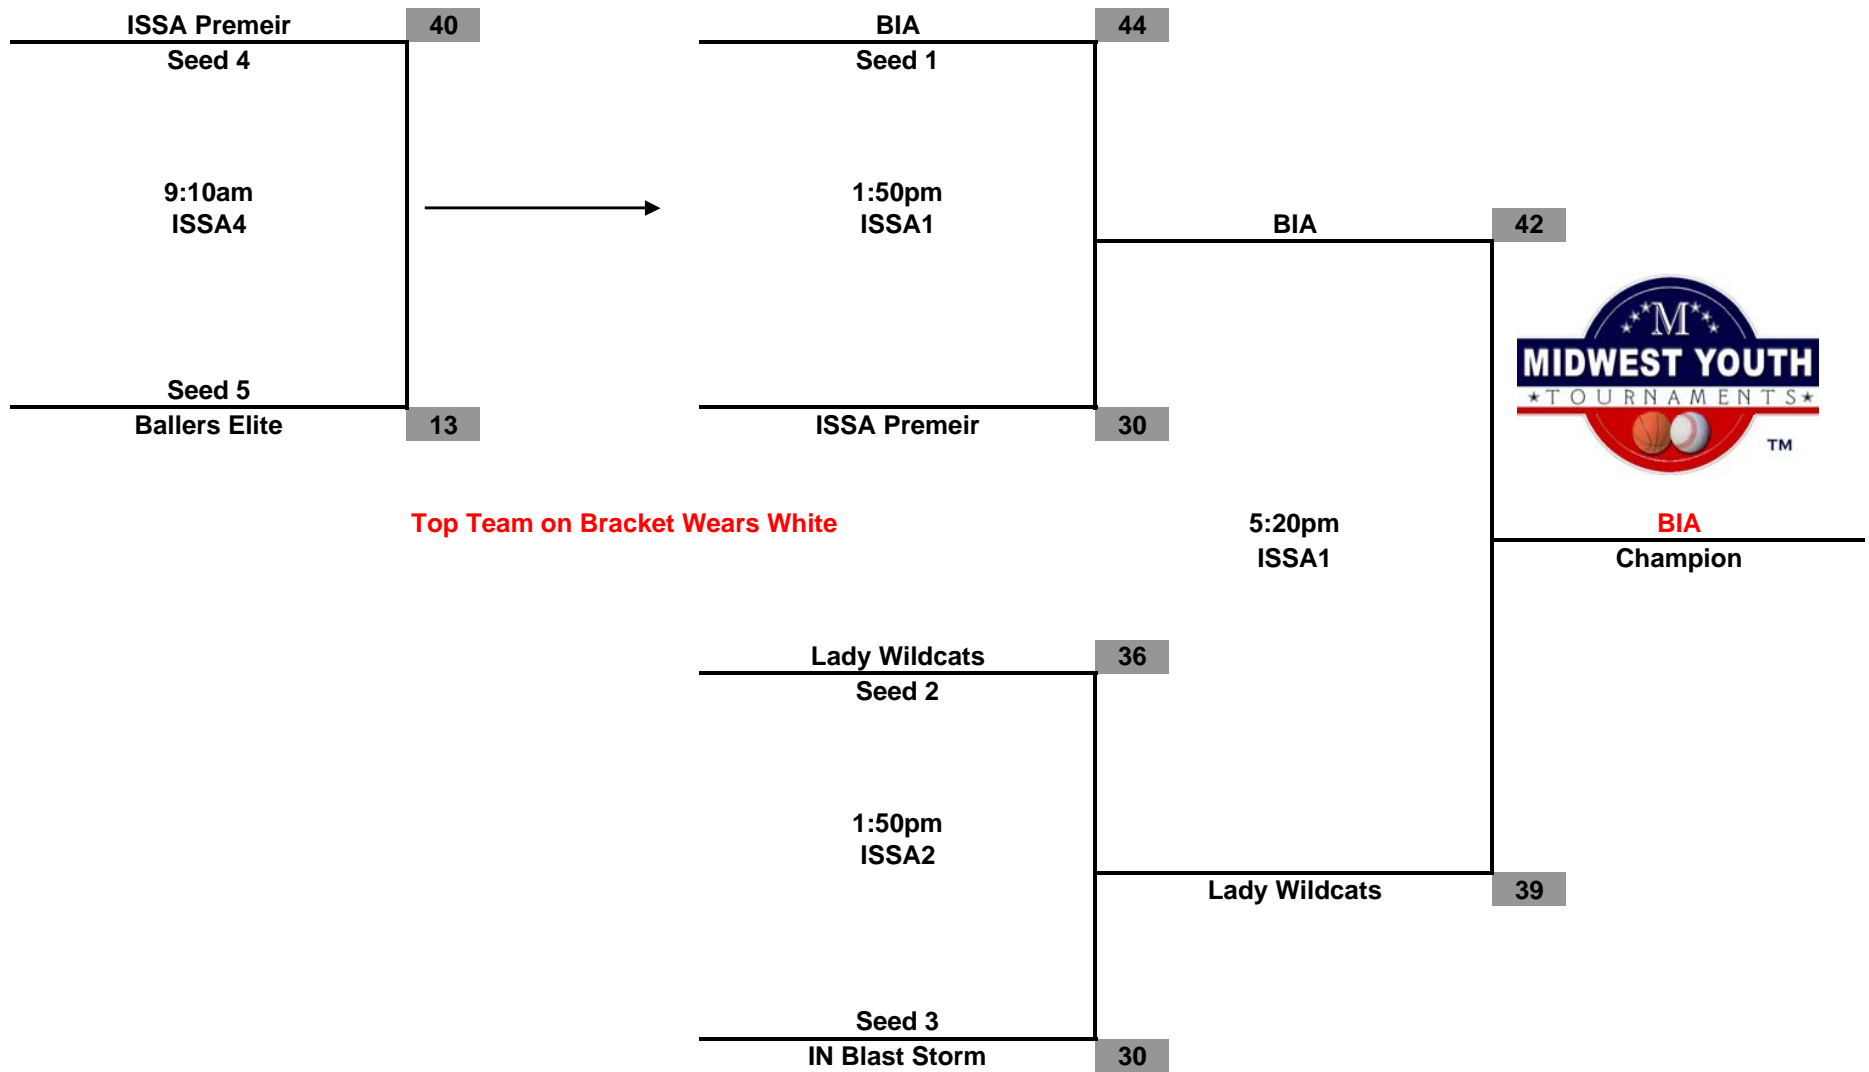

**Midwest Youth Tournaments  
Pre-Nationals "Super Showcase"  
4th Grade Girls**

**Championship Tournament  
Sunday June 3, 2012**

**Midwest Youth Tournaments  
Pre-Nationals "Super Showcase"  
6th Grade Girls**

**KY Blast  
Champion**

**Championship Tournament  
Sunday June 3, 2012**

**Midwest Youth Tournaments  
Pre-Nationals "Super Showcase"  
7th Grade Girls**

**Championship Tournament  
Sunday June 3, 2012**

**Midwest Youth Tournaments  
Pre-Nationals "Super Showcase"  
8th Grade Girls**

**Top Team on Bracket Wears White**

**Championship Tournament  
Sunday June 3, 2012**

**Midwest Youth Tournaments  
Pre-Nationals "Super Showcase"  
9th/10th Grade Girls**

**Championship Tournament  
Sunday June 3, 2012**

**Midwest Youth Tournaments  
Pre-Nationals "Super Showcase"  
11th Grade Girls**

**Championship Tournament  
Sunday June 3, 2012**

**Midwest Youth Tournaments  
Pre-Nationals "Super Showcase"  
4th Grade Boys**