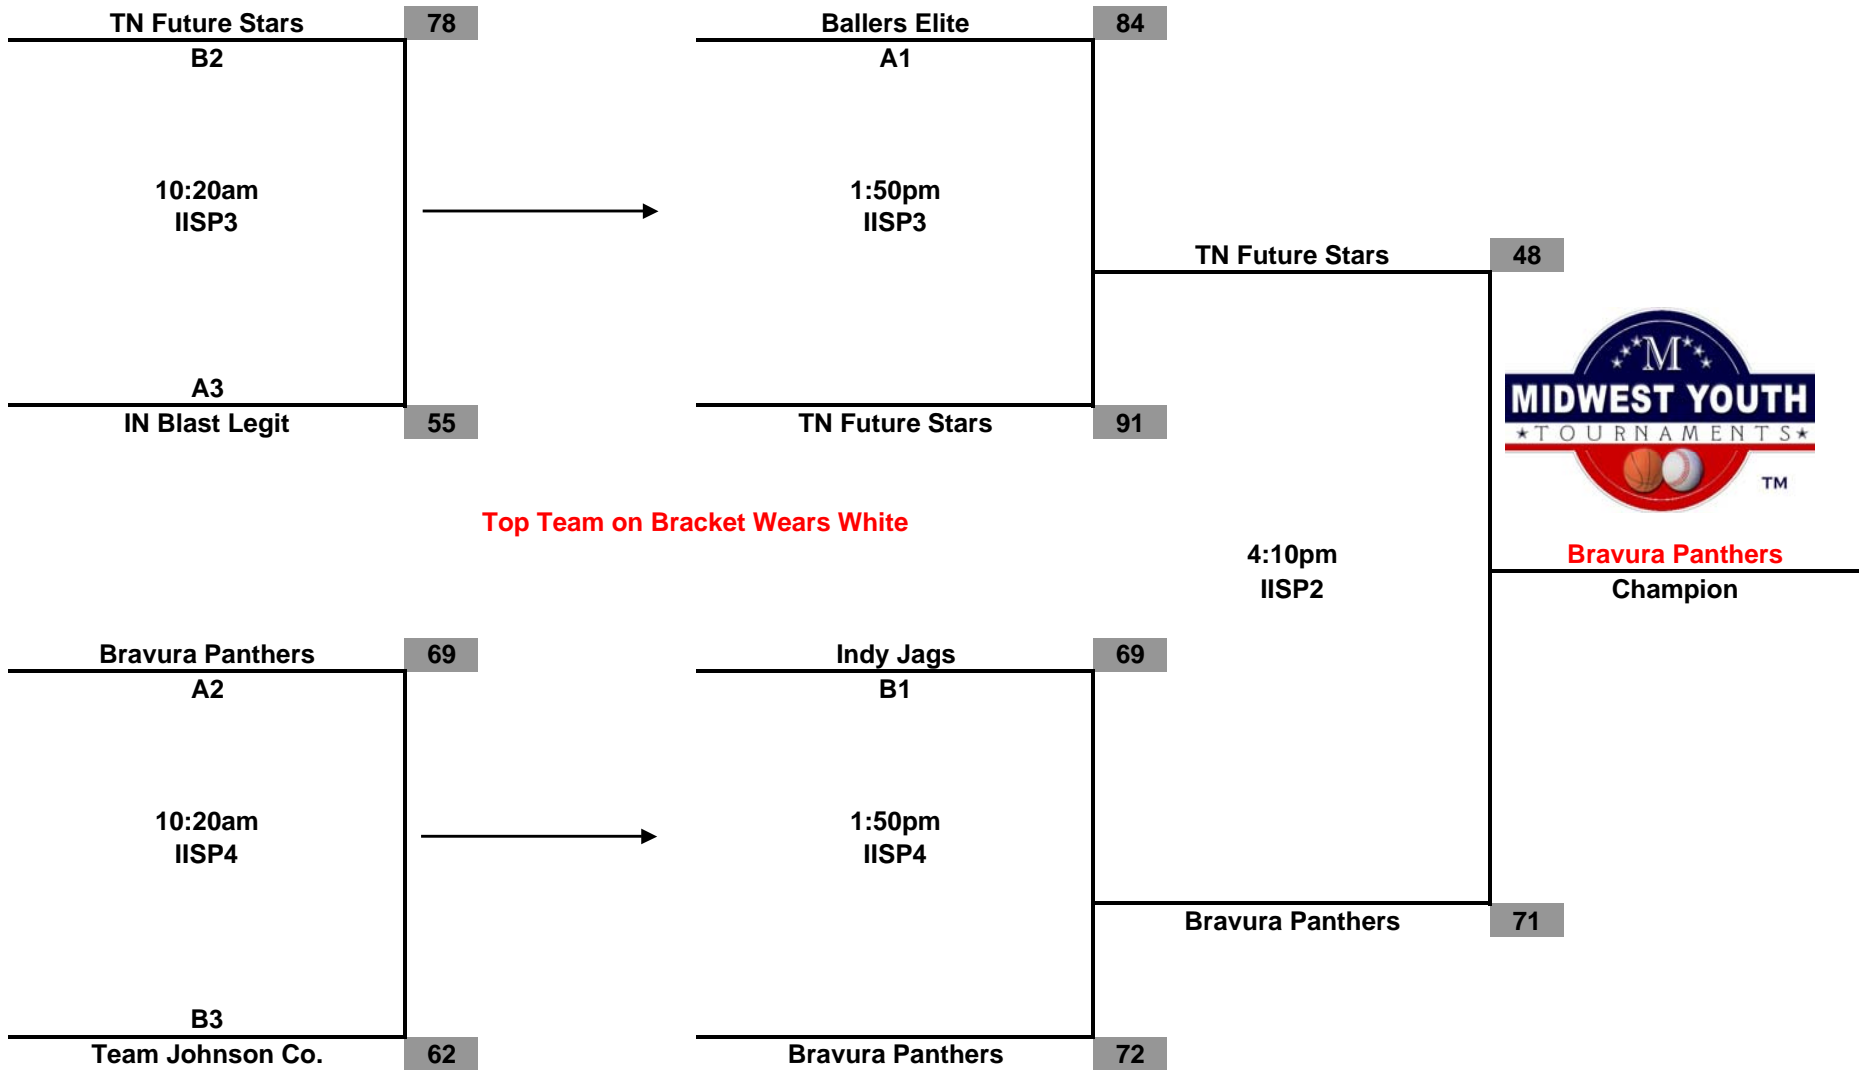

# Midwest Youth Tournaments Pre-Nationals "Super Showcase" 5th Grade Boys

**Championship Tournament  
Sunday June 3, 2012**

**Midwest Youth Tournaments  
Pre-Nationals "Super Showcase"  
7th Grade Boys**

Top Team on Bracket Wears White

**Championship Tournament  
Sunday June 3, 2012**

**Midwest Youth Tournaments  
Pre-Nationals "Super Showcase"  
8th Grade Boys**

**Championship Tournament  
Sunday June 3, 2012**

# Midwest Youth Tournaments Pre-Nationals "Super Showcase" 9th Grade Boys

**Championship Tournament  
Sunday June 3, 2012**

# Midwest Youth Tournaments Pre-Nationals "Super Showcase" 10th Grade Boys

Championship Tournament  
Sunday June 3, 2012

**Midwest Youth Tournaments  
Pre-Nationals "Super Showcase"  
11th Grade Boys**

**Championship Tournament  
Sunday June 3, 2012**