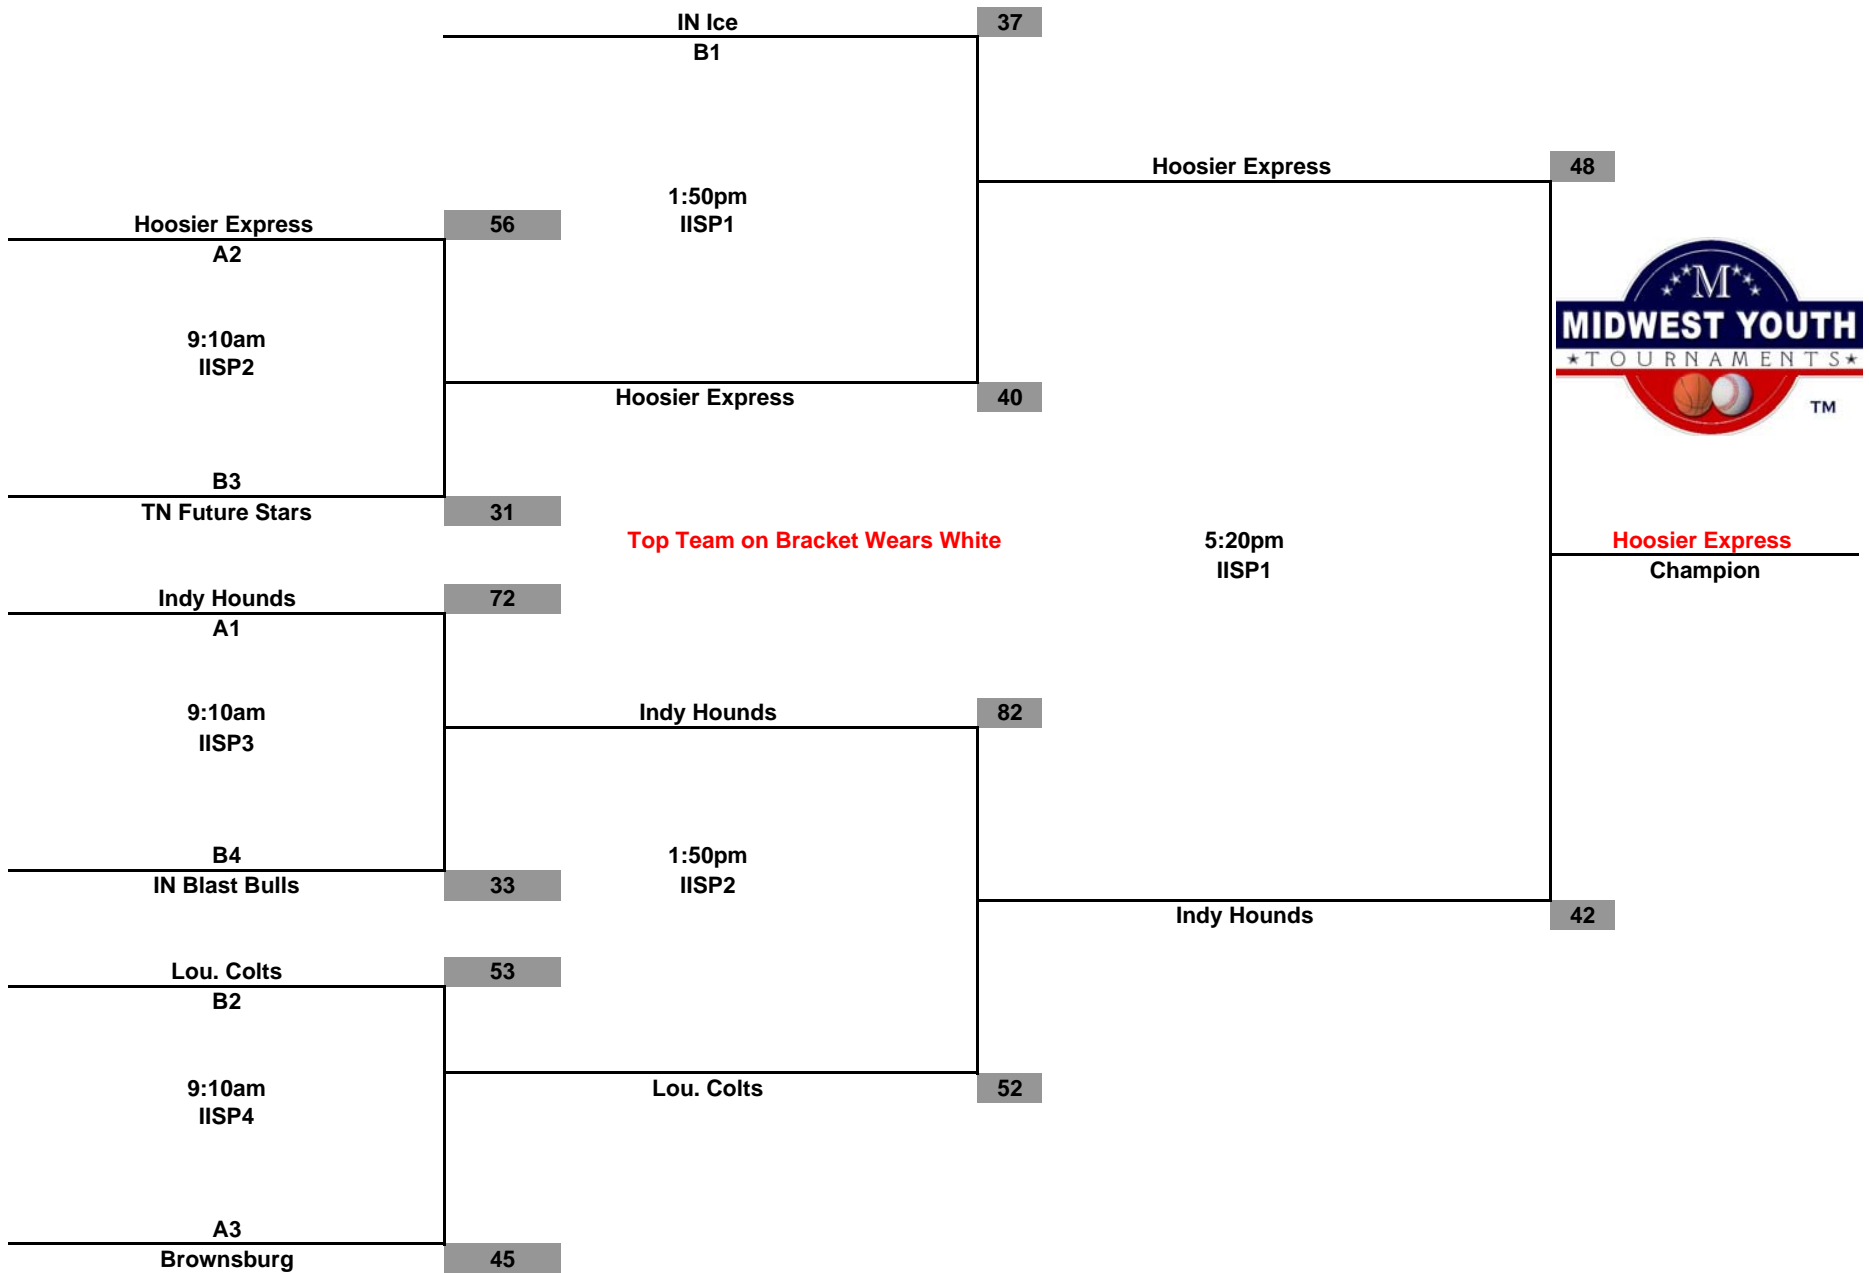

# Midwest Youth Tournaments Pre-Nationals "Super Showcase" 5th Grade Boys

**Championship Tournament  
Sunday June 3, 2012**

**Midwest Youth Tournaments  
Pre-Nationals "Super Showcase"  
7th Grade Boys**

Top Team on Bracket Wears White

**Championship Tournament  
Sunday June 3, 2012**

**Midwest Youth Tournaments  
Pre-Nationals "Super Showcase"  
8th Grade Boys**

**Championship Tournament  
Sunday June 3, 2012**