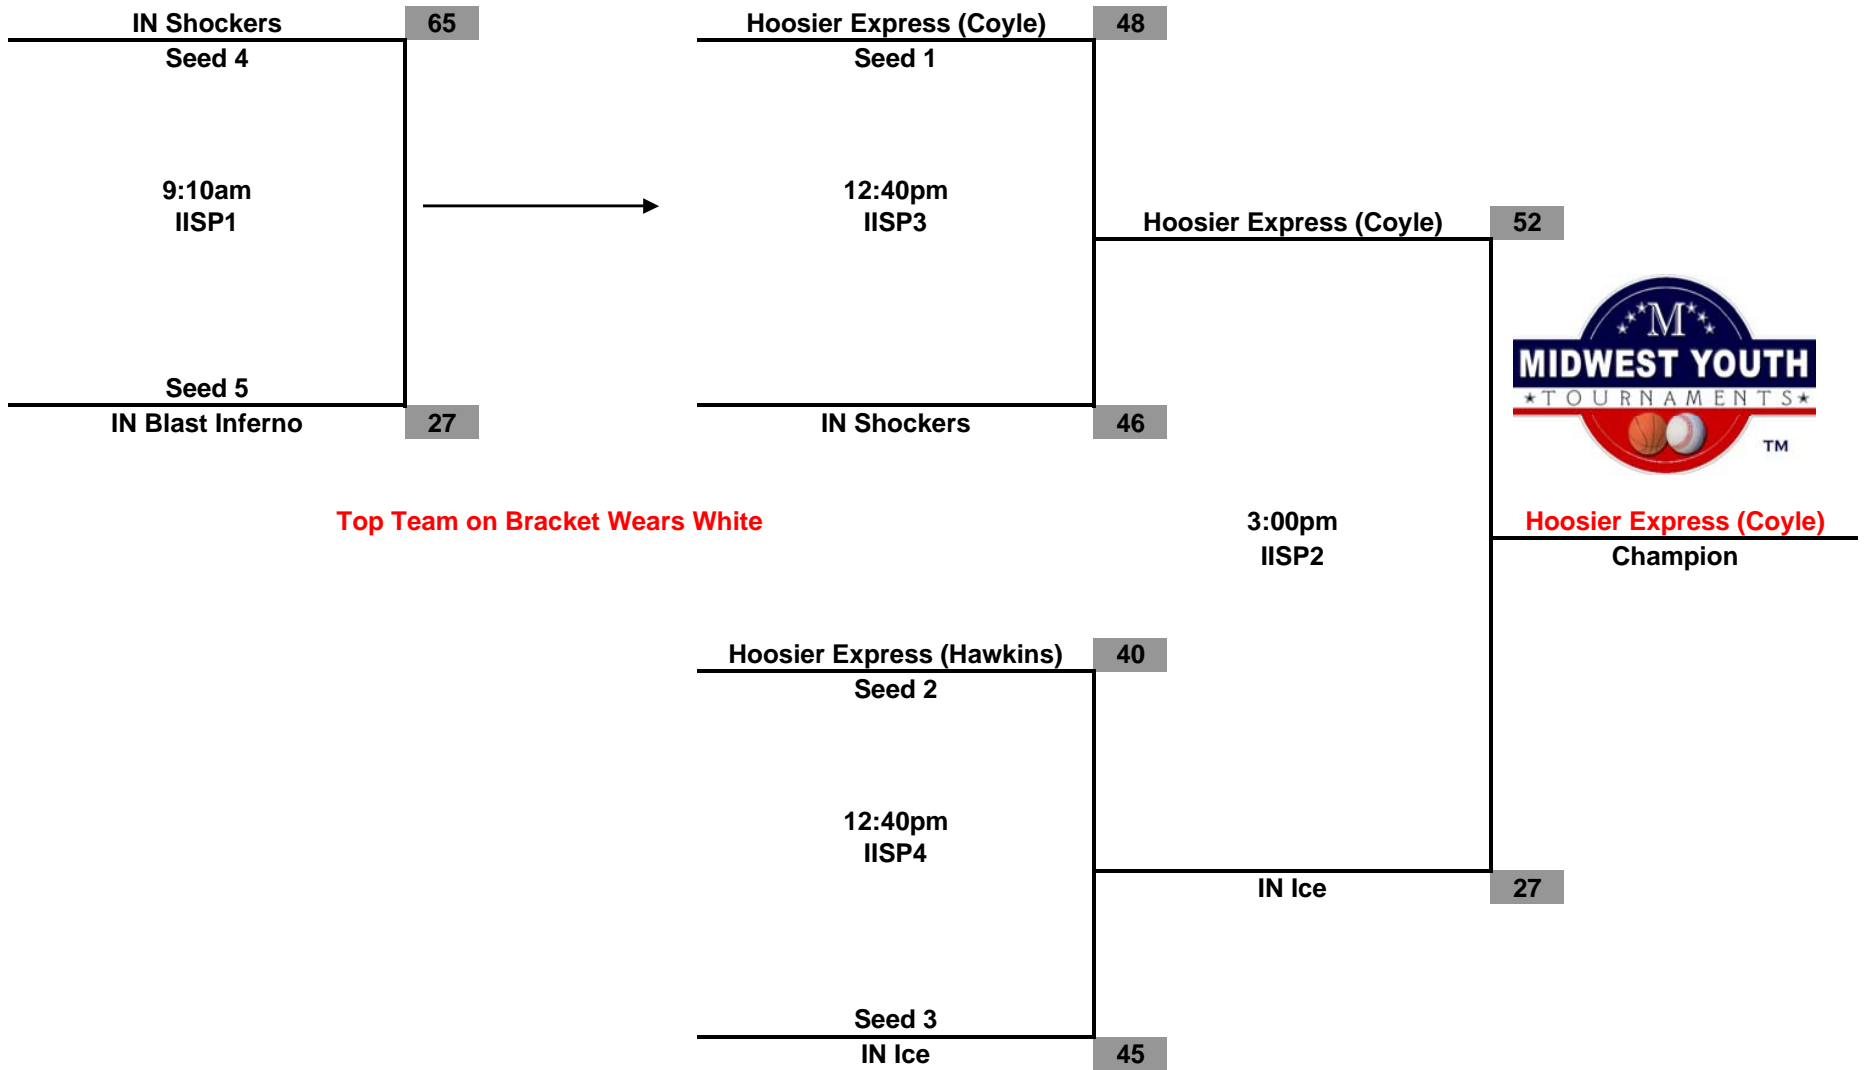

# Midwest Youth Tournaments Pre-Nationals "Super Showcase" 5th Grade Boys

**Championship Tournament  
Sunday June 3, 2012**

**Midwest Youth Tournaments  
Pre-Nationals "Super Showcase"  
7th Grade Boys**

Top Team on Bracket Wears White

**Championship Tournament  
Sunday June 3, 2012**

**Midwest Youth Tournaments  
Pre-Nationals "Super Showcase"  
8th Grade Boys**

**Championship Tournament  
Sunday June 3, 2012**