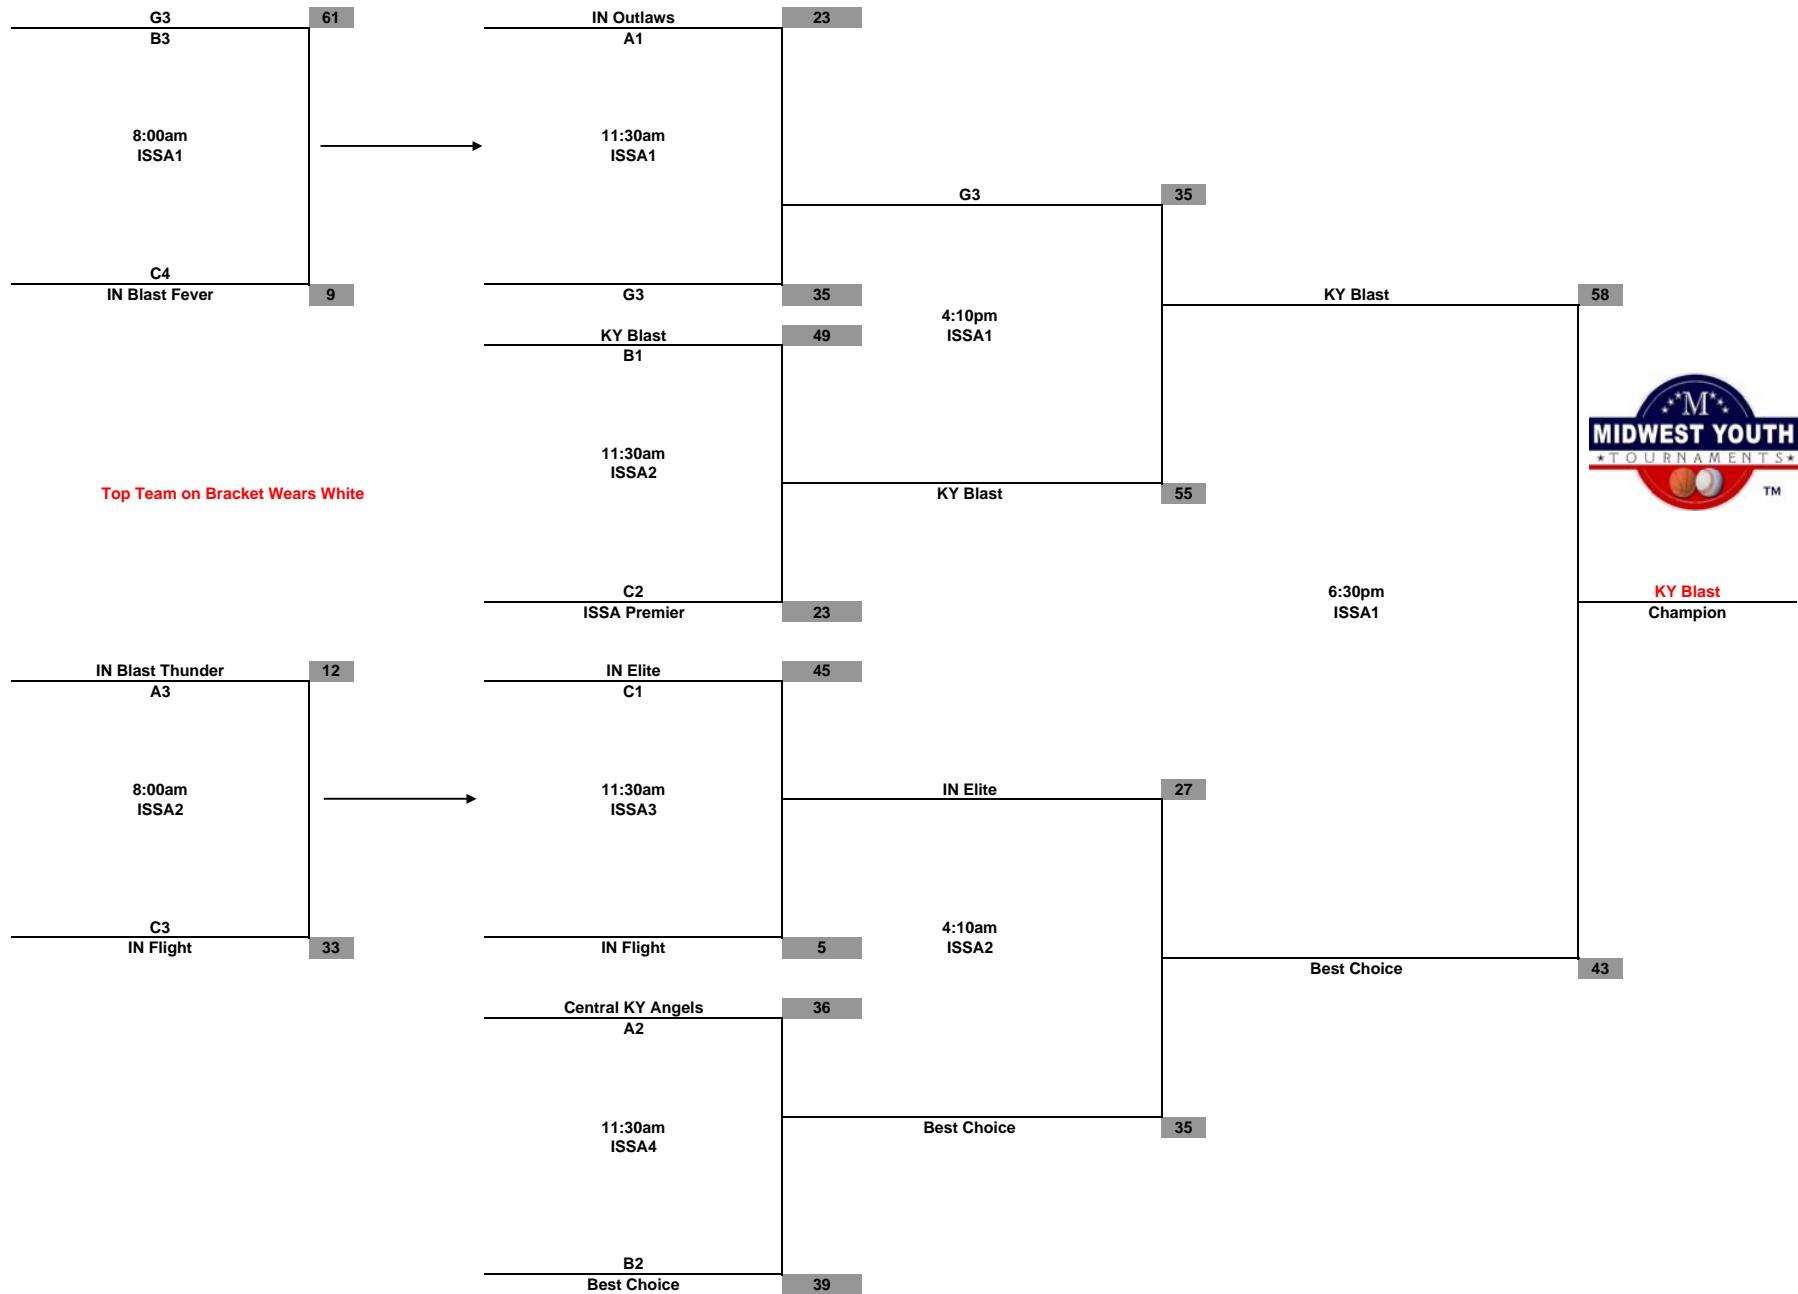

**Midwest Youth Tournaments  
Pre-Nationals "Super Showcase"  
4th Grade Girls**

**Championship Tournament  
Sunday June 3, 2012**

**Midwest Youth Tournaments  
Pre-Nationals "Super Showcase"  
6th Grade Girls**

**KY Blast  
Champion**

**Championship Tournament  
Sunday June 3, 2012**

**Midwest Youth Tournaments  
Pre-Nationals "Super Showcase"  
7th Grade Girls**

**Championship Tournament  
Sunday June 3, 2012**

**Midwest Youth Tournaments  
Pre-Nationals "Super Showcase"  
8th Grade Girls**

**Top Team on Bracket Wears White**

**Championship Tournament  
Sunday June 3, 2012**

**Midwest Youth Tournaments  
Pre-Nationals "Super Showcase"  
9th/10th Grade Girls**