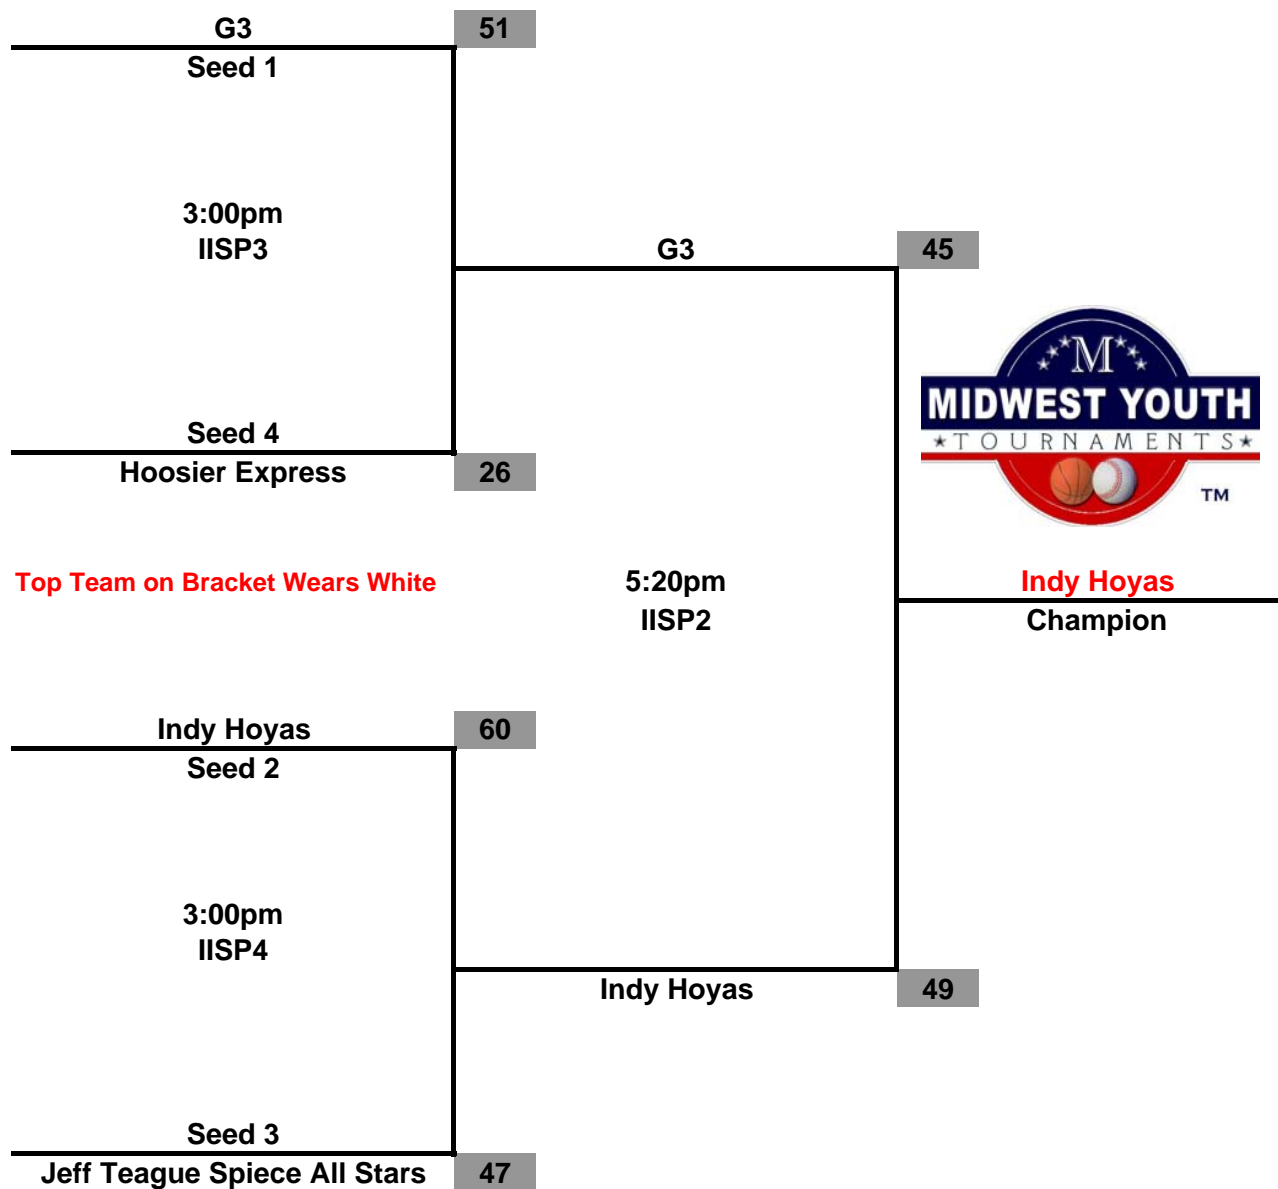

Midwest Youth Tournaments Pre-Nationals "Super Showcase" 5th Grade Boys

**Championship Tournament
Sunday June 3, 2012**