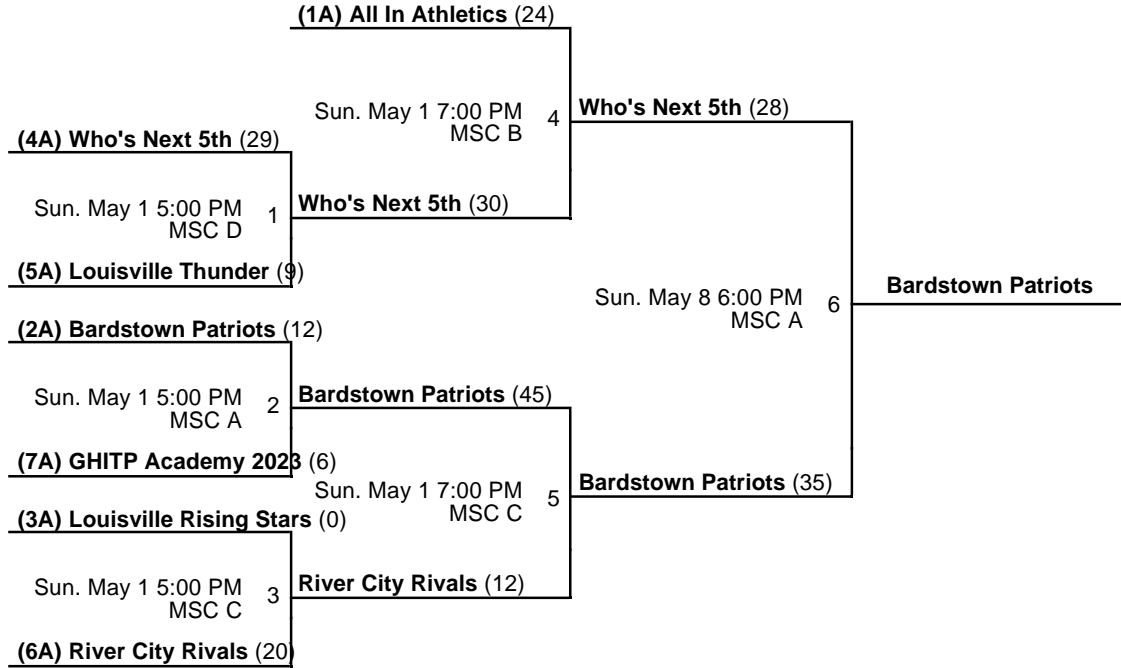

Spring Youth League

Mar 6 - May 15, 2016

C - C

E - E

Powered by Exposure Basketball Events

Spring Youth League

5th Grade Boys Championship

Mar 6 - May 15, 2016

MSC A - MidAmerica Sports Center A MSC B - MidAmerica Sports Center B

MSC C - MidAmerica Sports Center C MSC D - MidAmerica Sports Center D

Spring Youth League

Mar 6 - May 15, 2016

6th Grade Boys

Spring Youth League