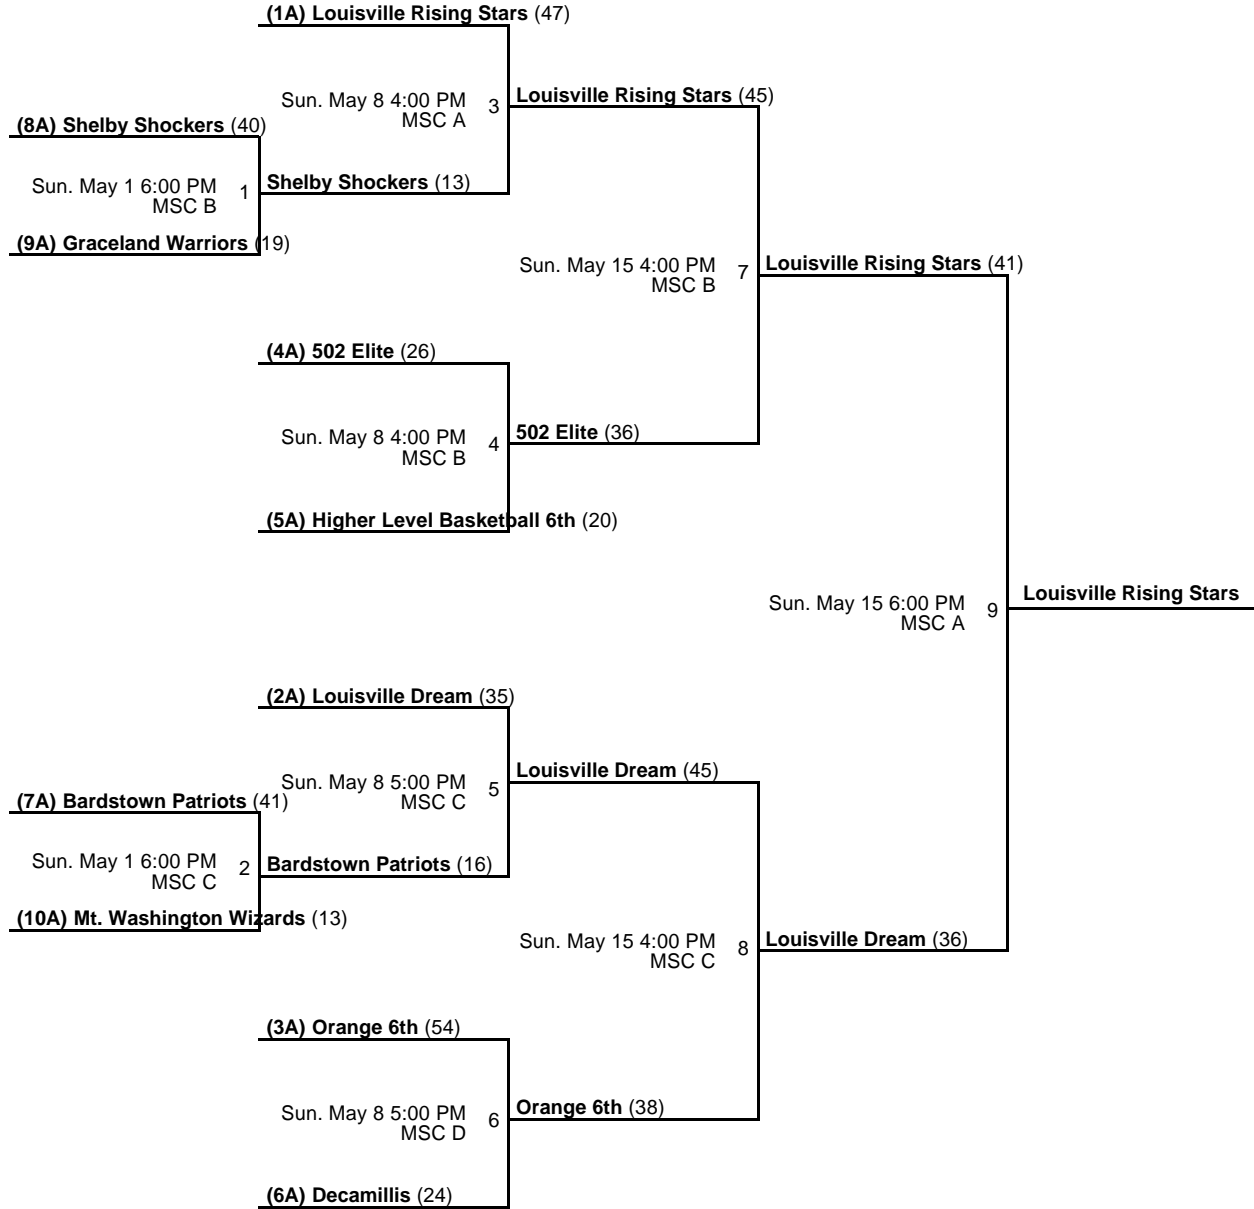

3 - Court 3

A - A

B - B

C - C

D - D

Powered by Exposure Basketball Events

Spring Youth League
**6th Grade Boys
 Championship**
 Mar 6 - May 15, 2016

MSC A - MidAmerica Sports Center A MSC B - MidAmerica Sports Center B MSC C - MidAmerica Sports Center C
 MSC D - MidAmerica Sports Center D