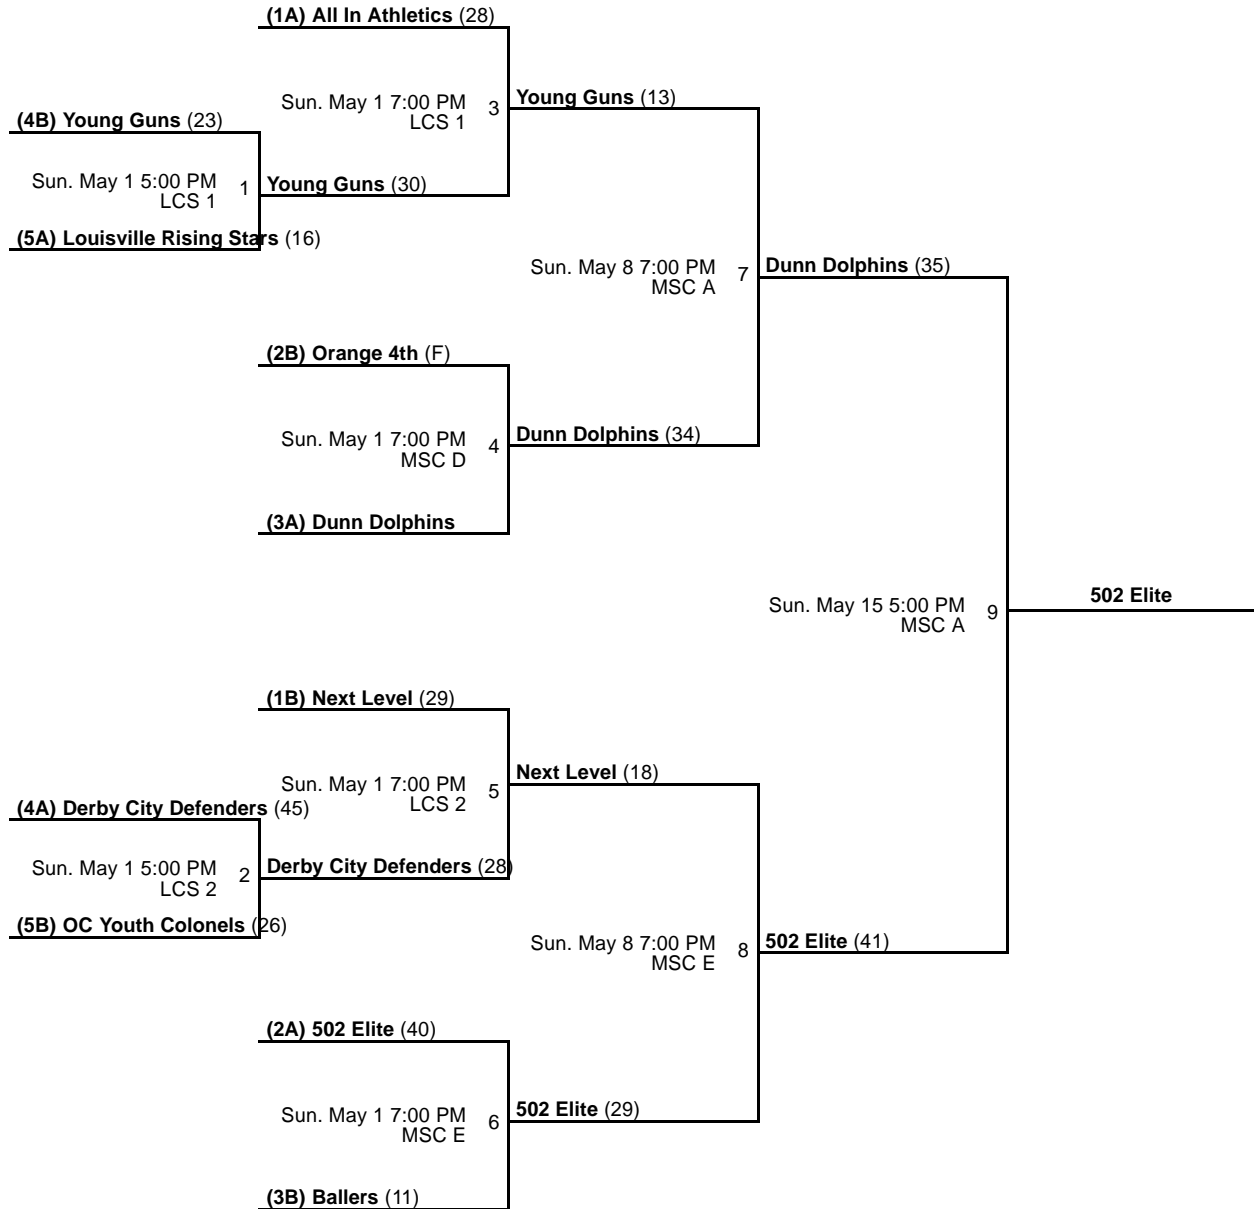

Spring Youth League

Mar 6 - May 15, 2016

4th Grade Boys

Pool A						
	W	L	PD	PA	PS	
A5 All In Athletics	5	1	8	183	191	1st
A3 502 Elite	5	1	44	183	227	2nd
A2 Dunn Dolphins	4	2	31	156	198	3rd
A4 Derby City Defenders	3	3	23	194	218	4th
A1 Louisville Rising Stars	1	5	-39	192	142	5th

Pool B						
	W	L	PD	PA	PS	
B5 Next Level	5	1	64	145	210	1st
B3 Orange 4th	4	2	16	164	180	2nd
B2 Ballers	2	4	-10	190	187	3rd
B4 Young Guns	1	5	-53	206	152	4th
B1 OC Youth Colonels	0	6	-84	223	131	5th

Date	Time	Venue	Court	Home/Away	Score
Sun, 3/6	4:00 PM	MSC	D	A4 vs A3	37 - 49
Sun, 3/6	6:00 PM	OSC	1	A5 vs B5	28 - 39
Sun, 3/6	7:00 PM	SU	1	A1 vs A2	8 - 39
Sun, 3/13	4:00 PM	LCS	1	A3 vs A1	36 - 26
Sun, 3/13	5:00 PM	MSC	D	A4 vs B4	47 - 26
Sun, 3/13	7:00 PM	MSC	C	A2 vs A5	33 - 36
Sun, 3/20	4:00 PM	LCS	1	A1 vs A4	25 - 37
Sun, 3/20	4:00 PM	LCS	2	A3 vs A5	30 - 33
Sun, 3/20	6:00 PM	LCS	2	A2 vs B2	34 - 30
Sun, 4/10	4:00 PM	LCS	1	A5 vs A1	37 - 29
Sun, 4/10	6:00 PM	OSC	1	A4 vs A2	27 - 34
Sun, 4/10	7:00 PM	OSC	3	A3 vs B3	34 - 27
Sun, 4/17	4:00 PM	LCS	1	A3 vs A2	41 - 26
Sun, 4/17	5:00 PM	LCS	1	A1 vs B1	34 - 21
Sun, 4/17	7:00 PM	OSC	3	A5 vs A4	35 - 32
Sun, 4/24	5:00 PM	LCS	1	A5 vs A1	22 - 20
Sun, 4/24	6:00 PM	MSC	D	A2 vs B4	32 - 14
Sun, 4/24	6:00 PM	OSC	1	B3 vs A4	25 - 38
Sun, 4/24	6:00 PM	OSC	2	A3 vs B2	37 - 34

Date	Time	Venue	Court	Home/Away	Score
Sun, 3/6	6:00 PM	MSC	C	B1 vs B2	15 - 42
Sun, 3/6	6:00 PM	OSC	1	A5 vs B5	28 - 39
Sun, 3/6	7:00 PM	OSC	3	B4 vs B3	24 - 30
Sun, 3/13	5:00 PM	MSC	B	B3 vs B1	33 - 20
Sun, 3/13	5:00 PM	MSC	C	B2 vs B5	21 - 32
Sun, 3/13	5:00 PM	MSC	D	A4 vs B4	47 - 26
Sun, 3/20	5:00 PM	OSC	3	B1 vs B4	27 - 33
Sun, 3/20	6:00 PM	LCS	2	A2 vs B2	34 - 30
Sun, 3/20	6:00 PM	OSC	3	B3 vs B5	24 - 23
Sun, 4/10	4:00 PM	LCS	2	B4 vs B2	31 - 35
Sun, 4/10	6:00 PM	OSC	2	B5 vs B1	44 - 23
Sun, 4/10	7:00 PM	OSC	3	A3 vs B3	34 - 27
Sun, 4/17	5:00 PM	LCS	1	A1 vs B1	34 - 21
Sun, 4/17	6:00 PM	OSC	3	B5 vs B4	35 - 24
Sun, 4/17	7:00 PM	OSC	2	B3 vs B2	41 - 25
Sun, 4/24	6:00 PM	LCS	2	B1 vs B5	25 - 37
Sun, 4/24	6:00 PM	MSC	D	A2 vs B4	32 - 14
Sun, 4/24	6:00 PM	OSC	1	B3 vs A4	25 - 38
Sun, 4/24	6:00 PM	OSC	2	A3 vs B2	37 - 34

Venues

LCS - Louisville Collegiate School
SU - Spalding University

MSC - MidAmerica Sports Center

OSC - Optimum Sports Complex

Courts

1 - Court 1
B - B

2 - Court 2
C - C

3 - Court 3
D - D

Spring Youth League
**4th Grade Boys
Championship**
Mar 6 - May 15, 2016

LCS 1 - Louisville Collegiate School Court 1 LCS 2 - Louisville Collegiate School Court 2 MSC A - MidAmerica Sports Center A
MSC D - MidAmerica Sports Center D MSC E - MidAmerica Sports Center E