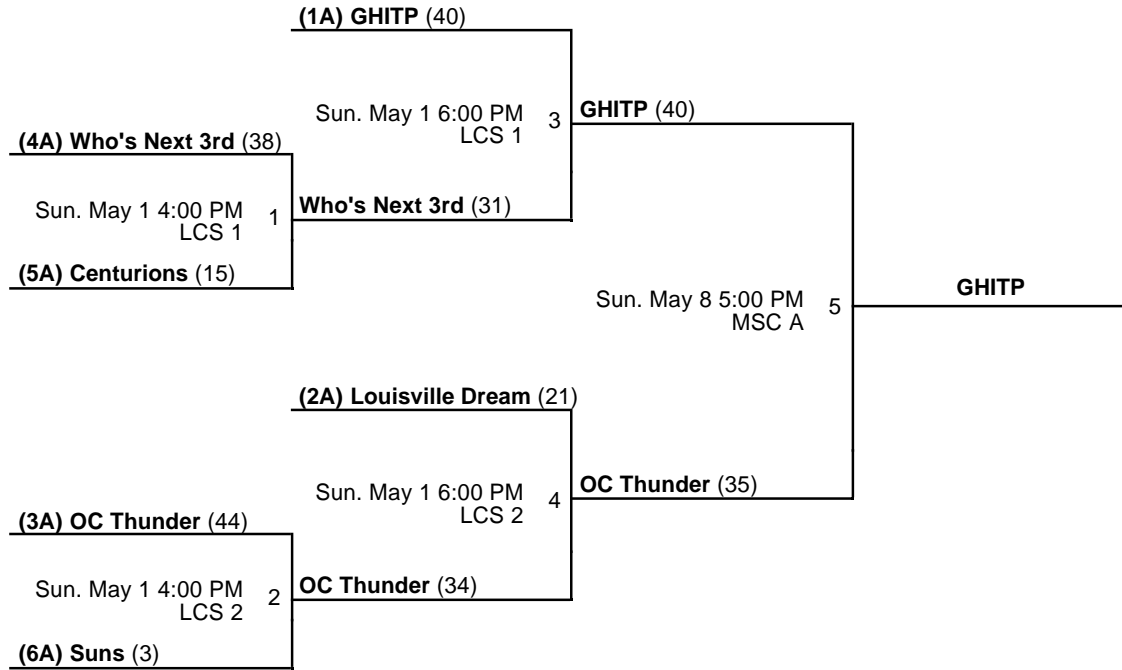

C - C

D - D

Spring Youth League

3rd Grade Boys Championship

Mar 6 - May 15, 2016

LCS 1 - Louisville Collegiate School Court 1 LCS 2 - Louisville Collegiate School Court 2

MSC A - MidAmerica Sports Center A

Spring Youth League