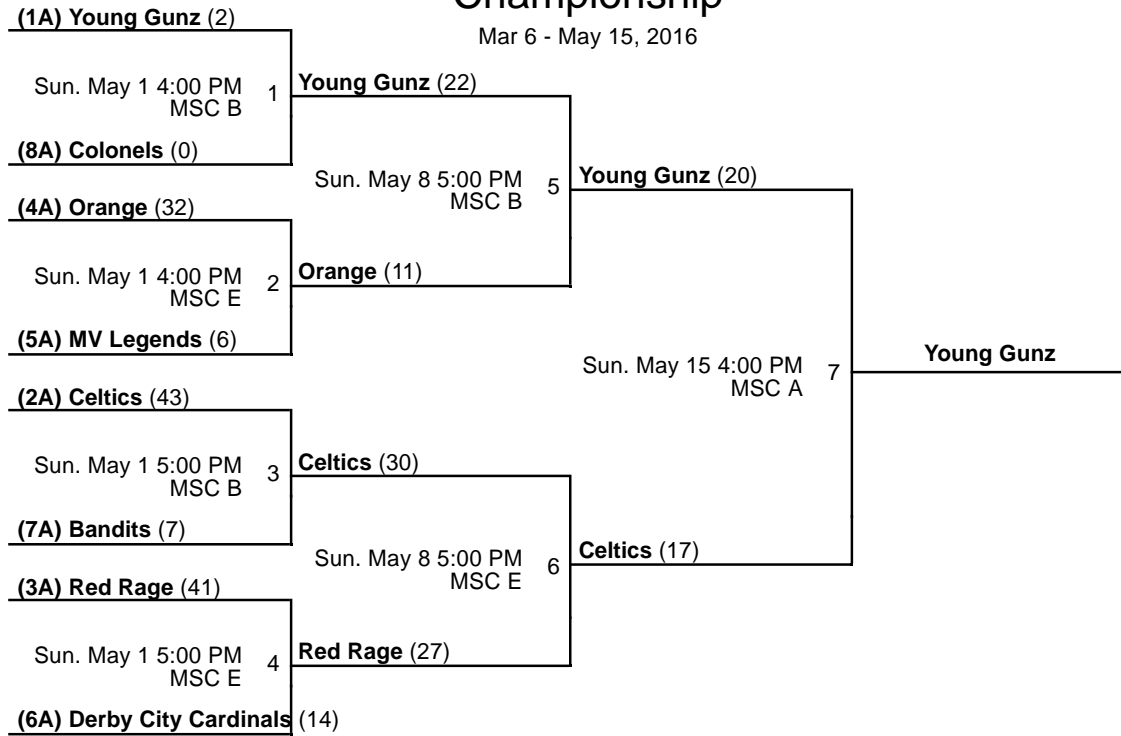

Venues

Spring Youth League

Mar 6 - May 15, 2016

MSC - MidAmerica Sports Center

Courts

A - A

B - B

E - E

Powered by Exposure Basketball Events

Spring Youth League

K-2 Developmental Championship

Mar 6 - May 15, 2016

MSC A - MidAmerica Sports Center A MSC B - MidAmerica Sports Center B

MSC E - MidAmerica Sports Center E